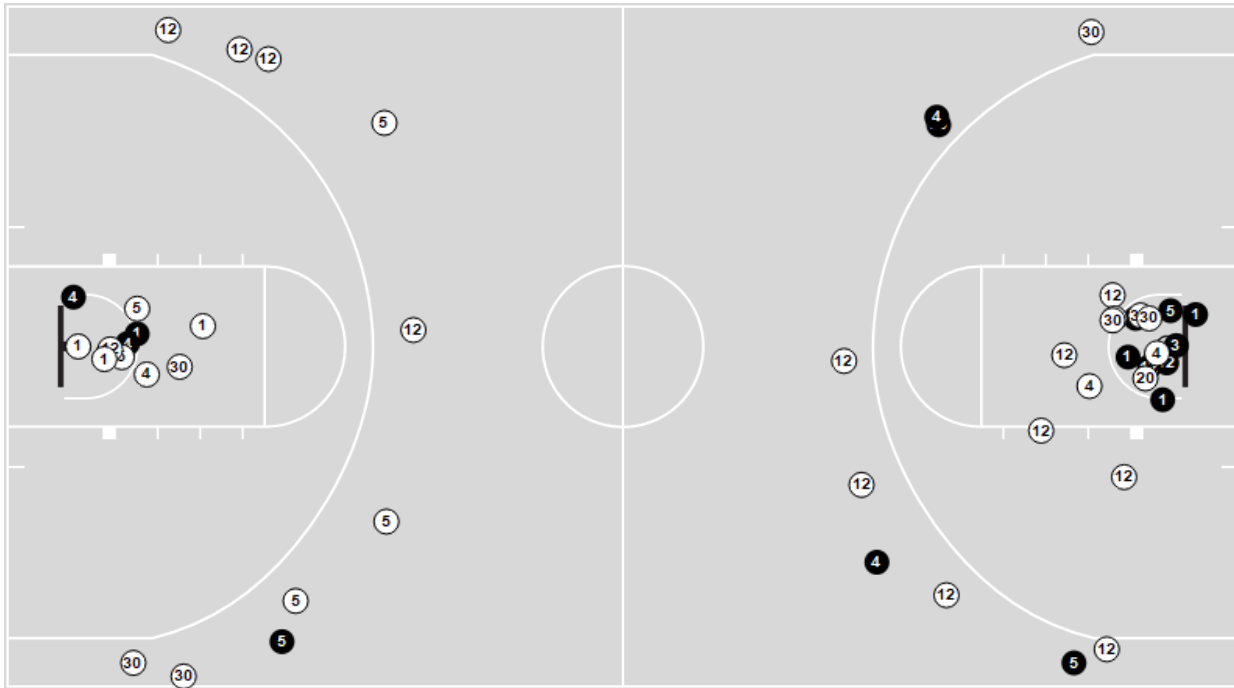

Officials: Max Carter, William Elizuk, Brian Eaves

Players => All ; FG Types => All ; Results => All ;

McDowell

All Field Goals