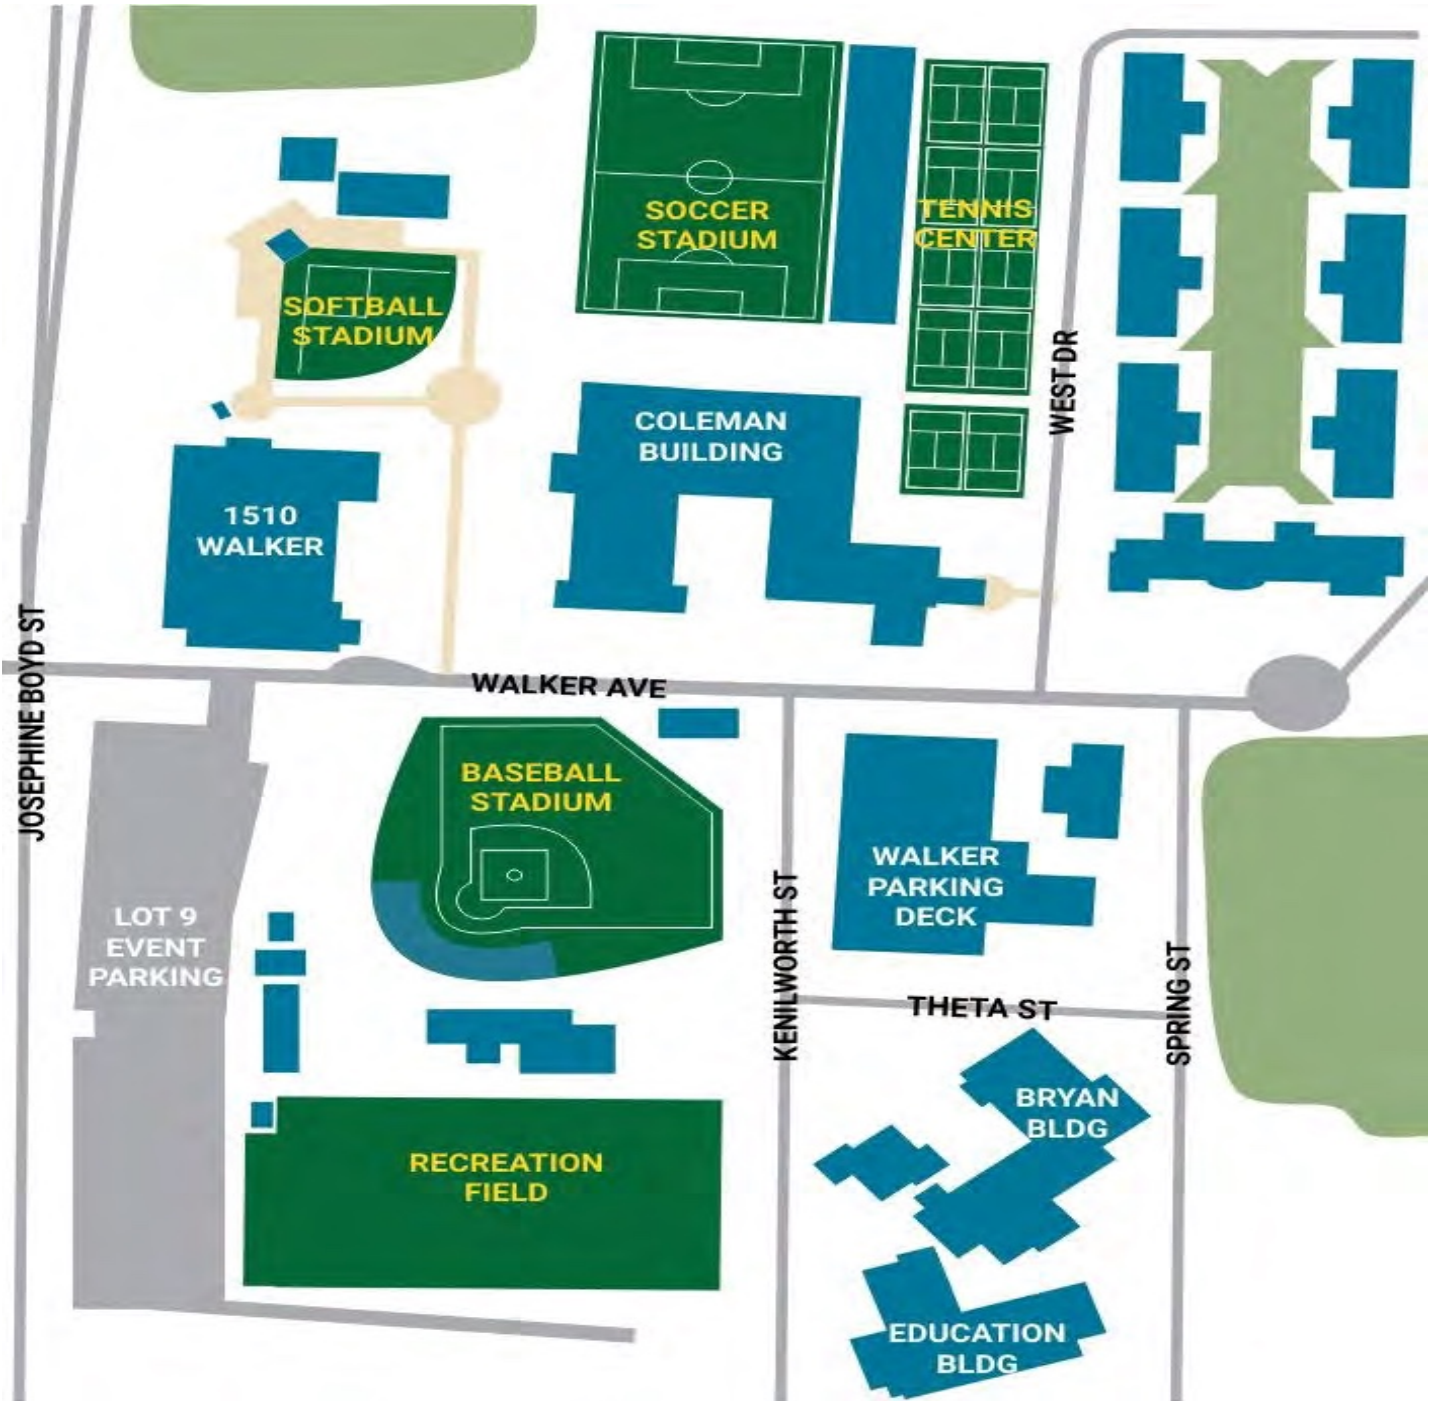

# Parking Information - UNCG Softball Stadium

**GPS Address to UNCG Softball Stadium:** 1408 Walker Ave., Greensboro, NC 27402

**Driving Notice:** The train bridge at Josephine Boyd Street (11'9"), Tate Street (11'11"), and Chapman Street (12'9") may be too low for your bus to travel under. Teams should use Wendover Avenue to Spring Garden Street (when coming from the west) or Spring Garden Street (from Downtown).

Teams should drop off and pick up in the cutout at Walker Ave. All buses and other team vehicles must proceed to park outside the Baseball Field on Kenilworth Street. Please park on the right side of the road.

## Softball Stadium

### Permitted Items

Empty, reusable water bottle

Binoculars

Blankets (max size 40" by 60")

Cameras (without removable lenses or tripods)