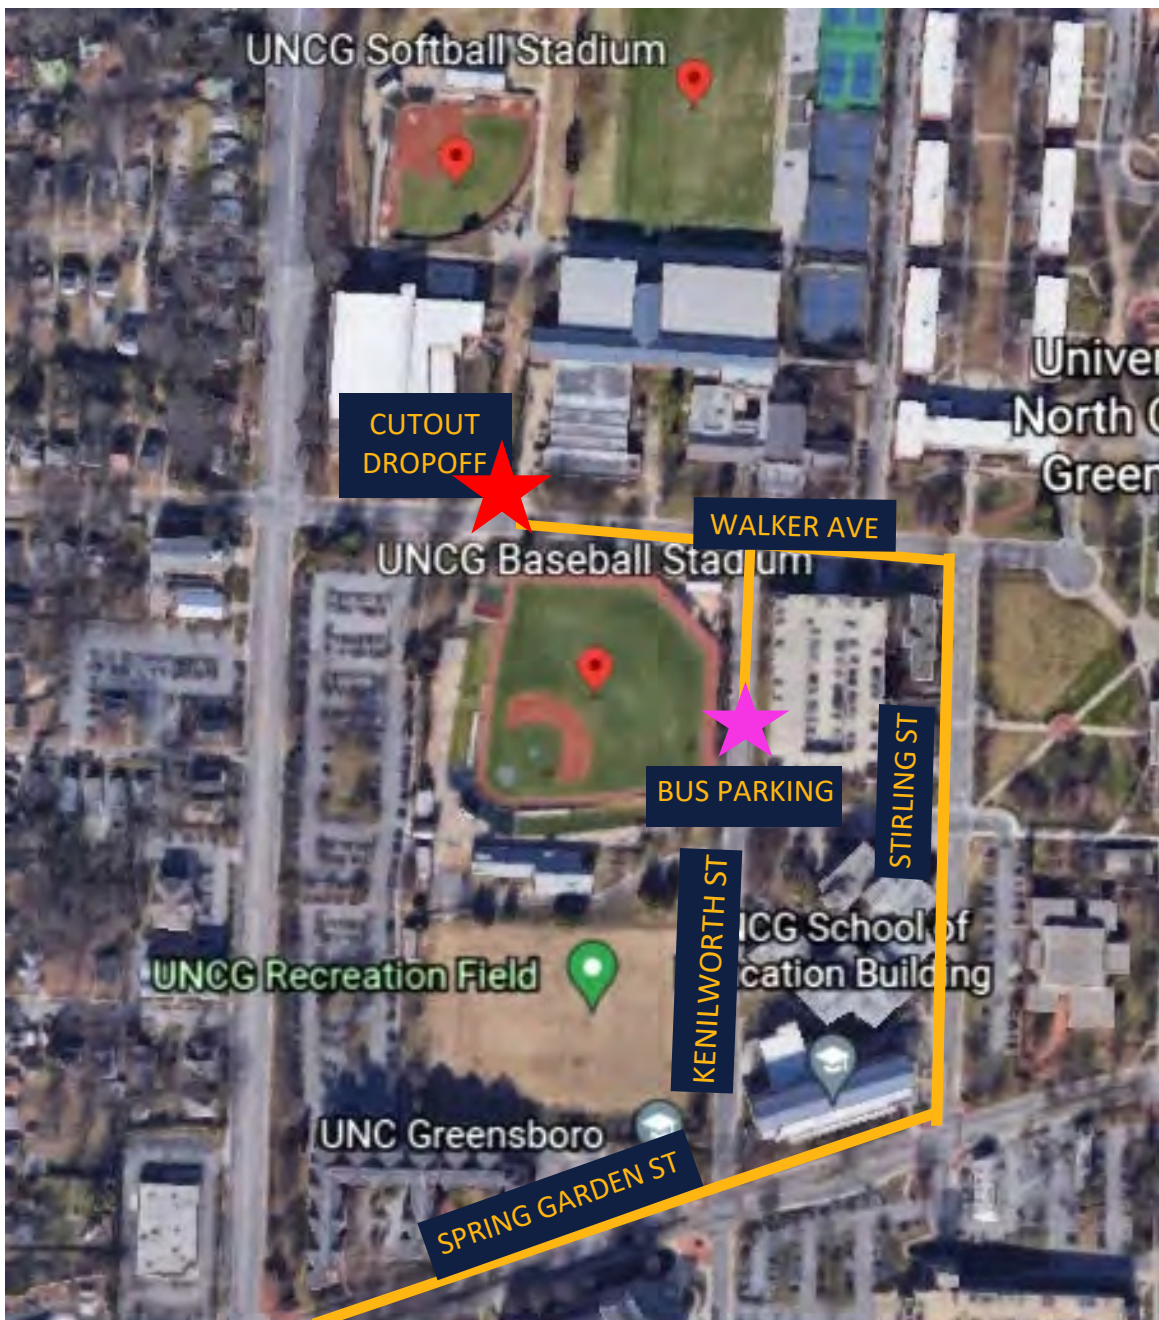

# Parking Information - UNCG Softball Stadium

**GPS Address to UNCG Softball Stadium:** 1408 Walker Ave., Greensboro, NC 27402

**Driving Notice:** The train bridge at Josephine Boyd Street (11'9"), Tate Street (11'11"), and Chapman Street (12'9") may be too low for your bus to travel under. Teams should use Wendover Avenue to Spring Garden Street (when coming from the west) or Spring Garden Street (from Downtown).

Teams should drop off and pick up in the cutout at Walker Ave. All buses and other team vehicles must proceed to park outside the Baseball Field on Kenilworth Street. Please park on the right side of the road.

**Visiting Team Parking** - Team Buses and Vans should park on the right side of Kenilworth Ave.

## Softball Stadium