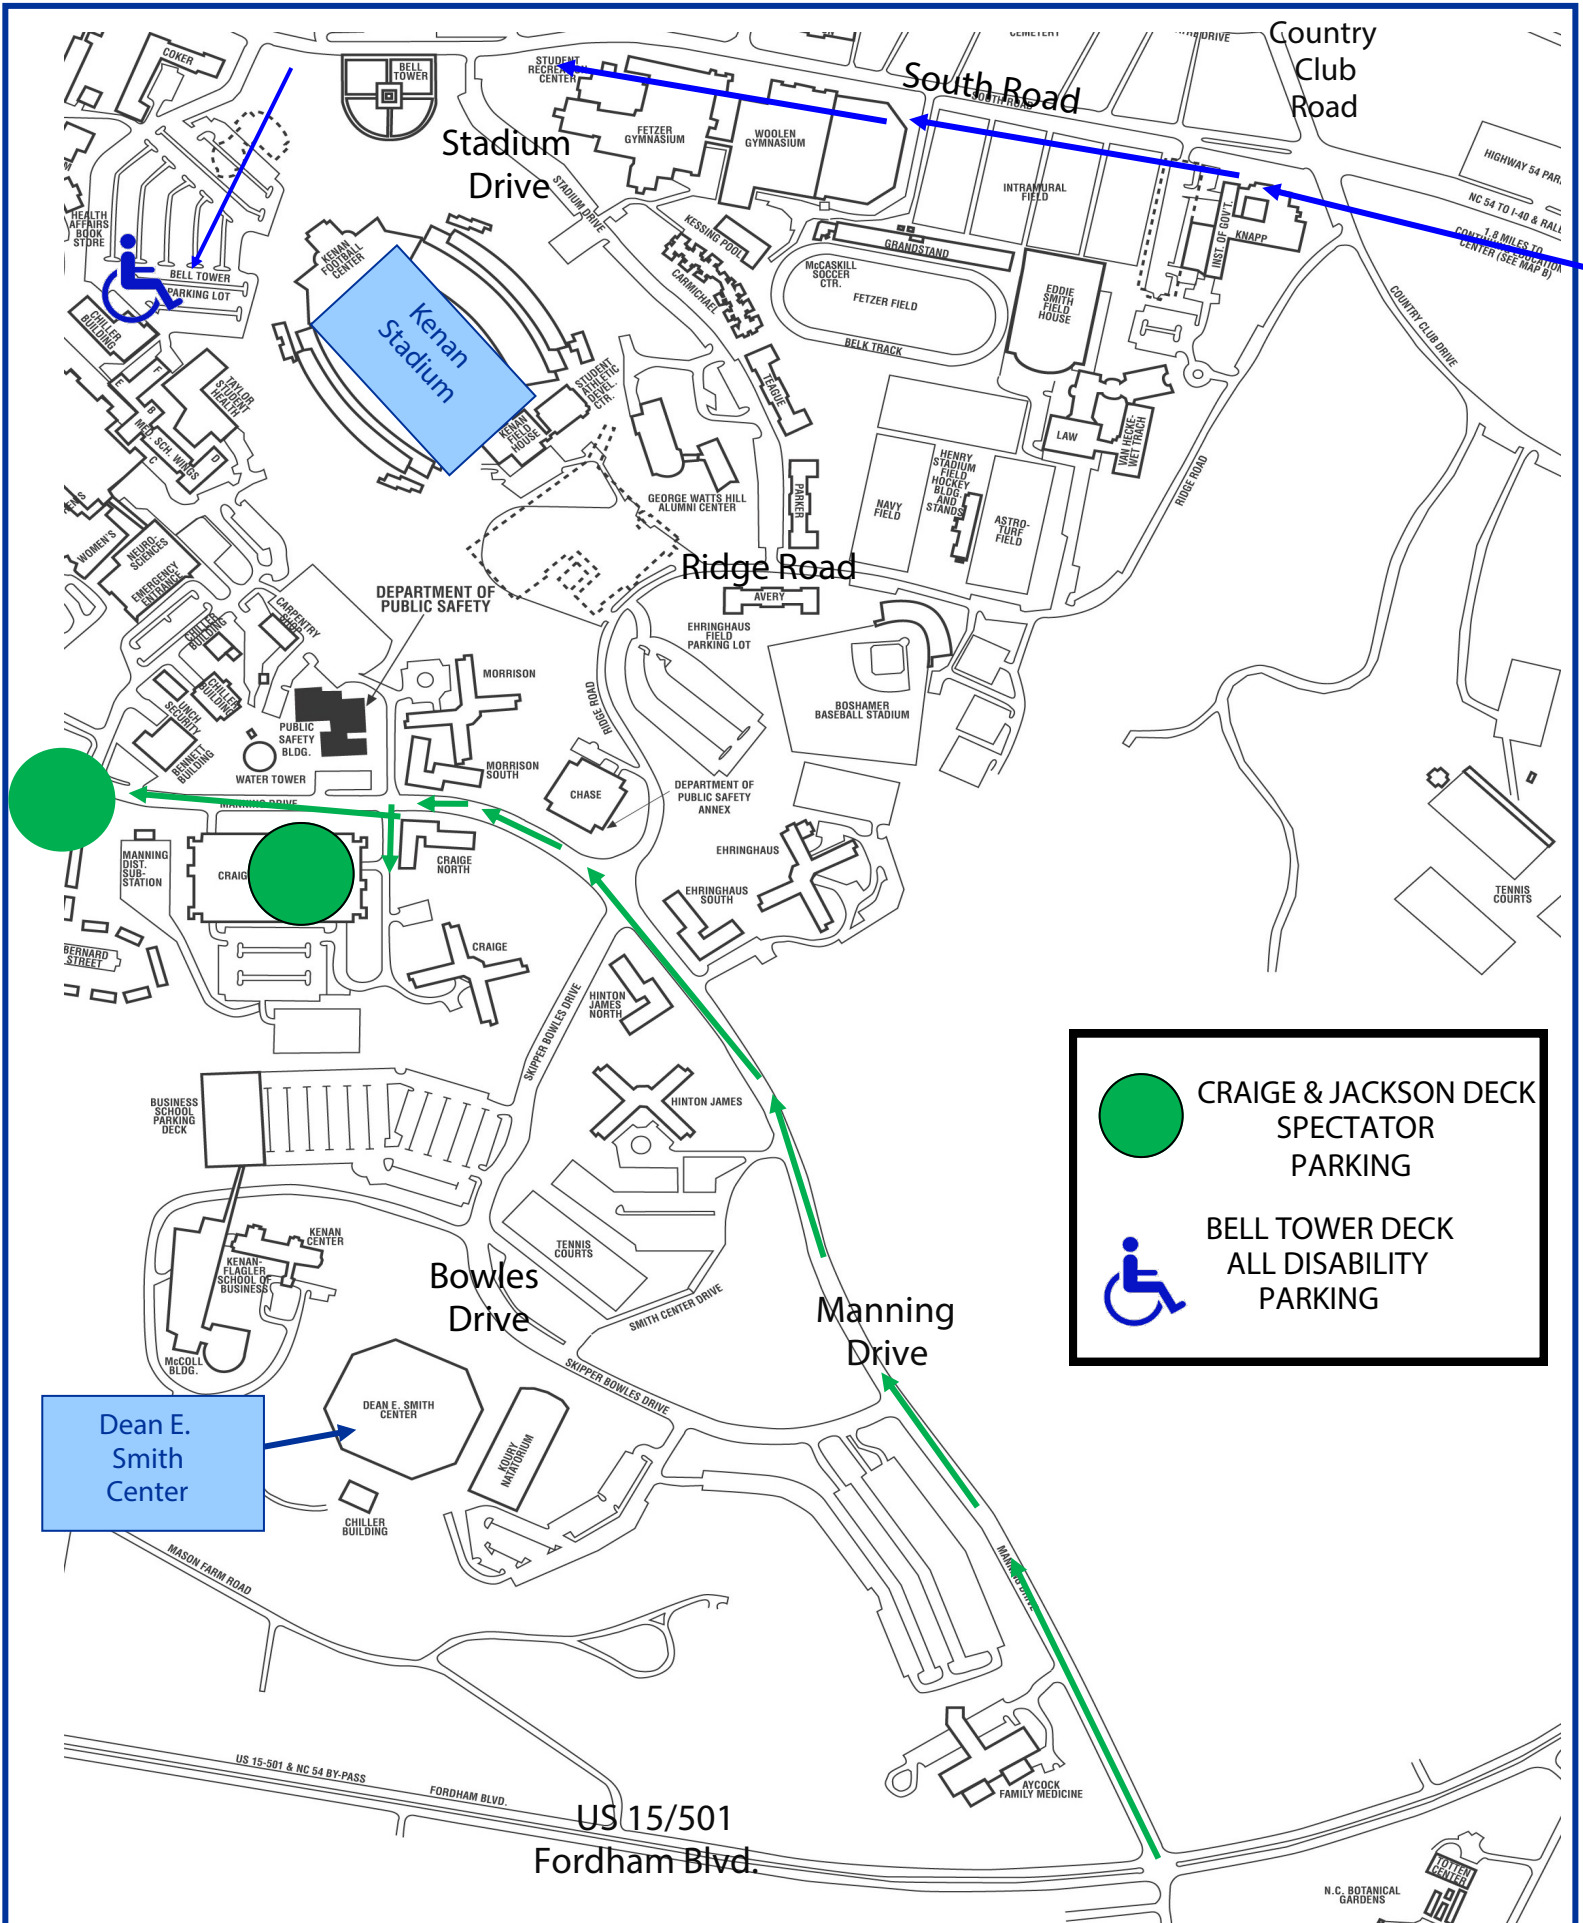

NCHSAA Public Parking \$15

 CRAIGE & JACKSON DECK
SPECTATOR
PARKING

 BELL TOWER DECK
ALL DISABILITY
PARKING

Dean E. Smith Center