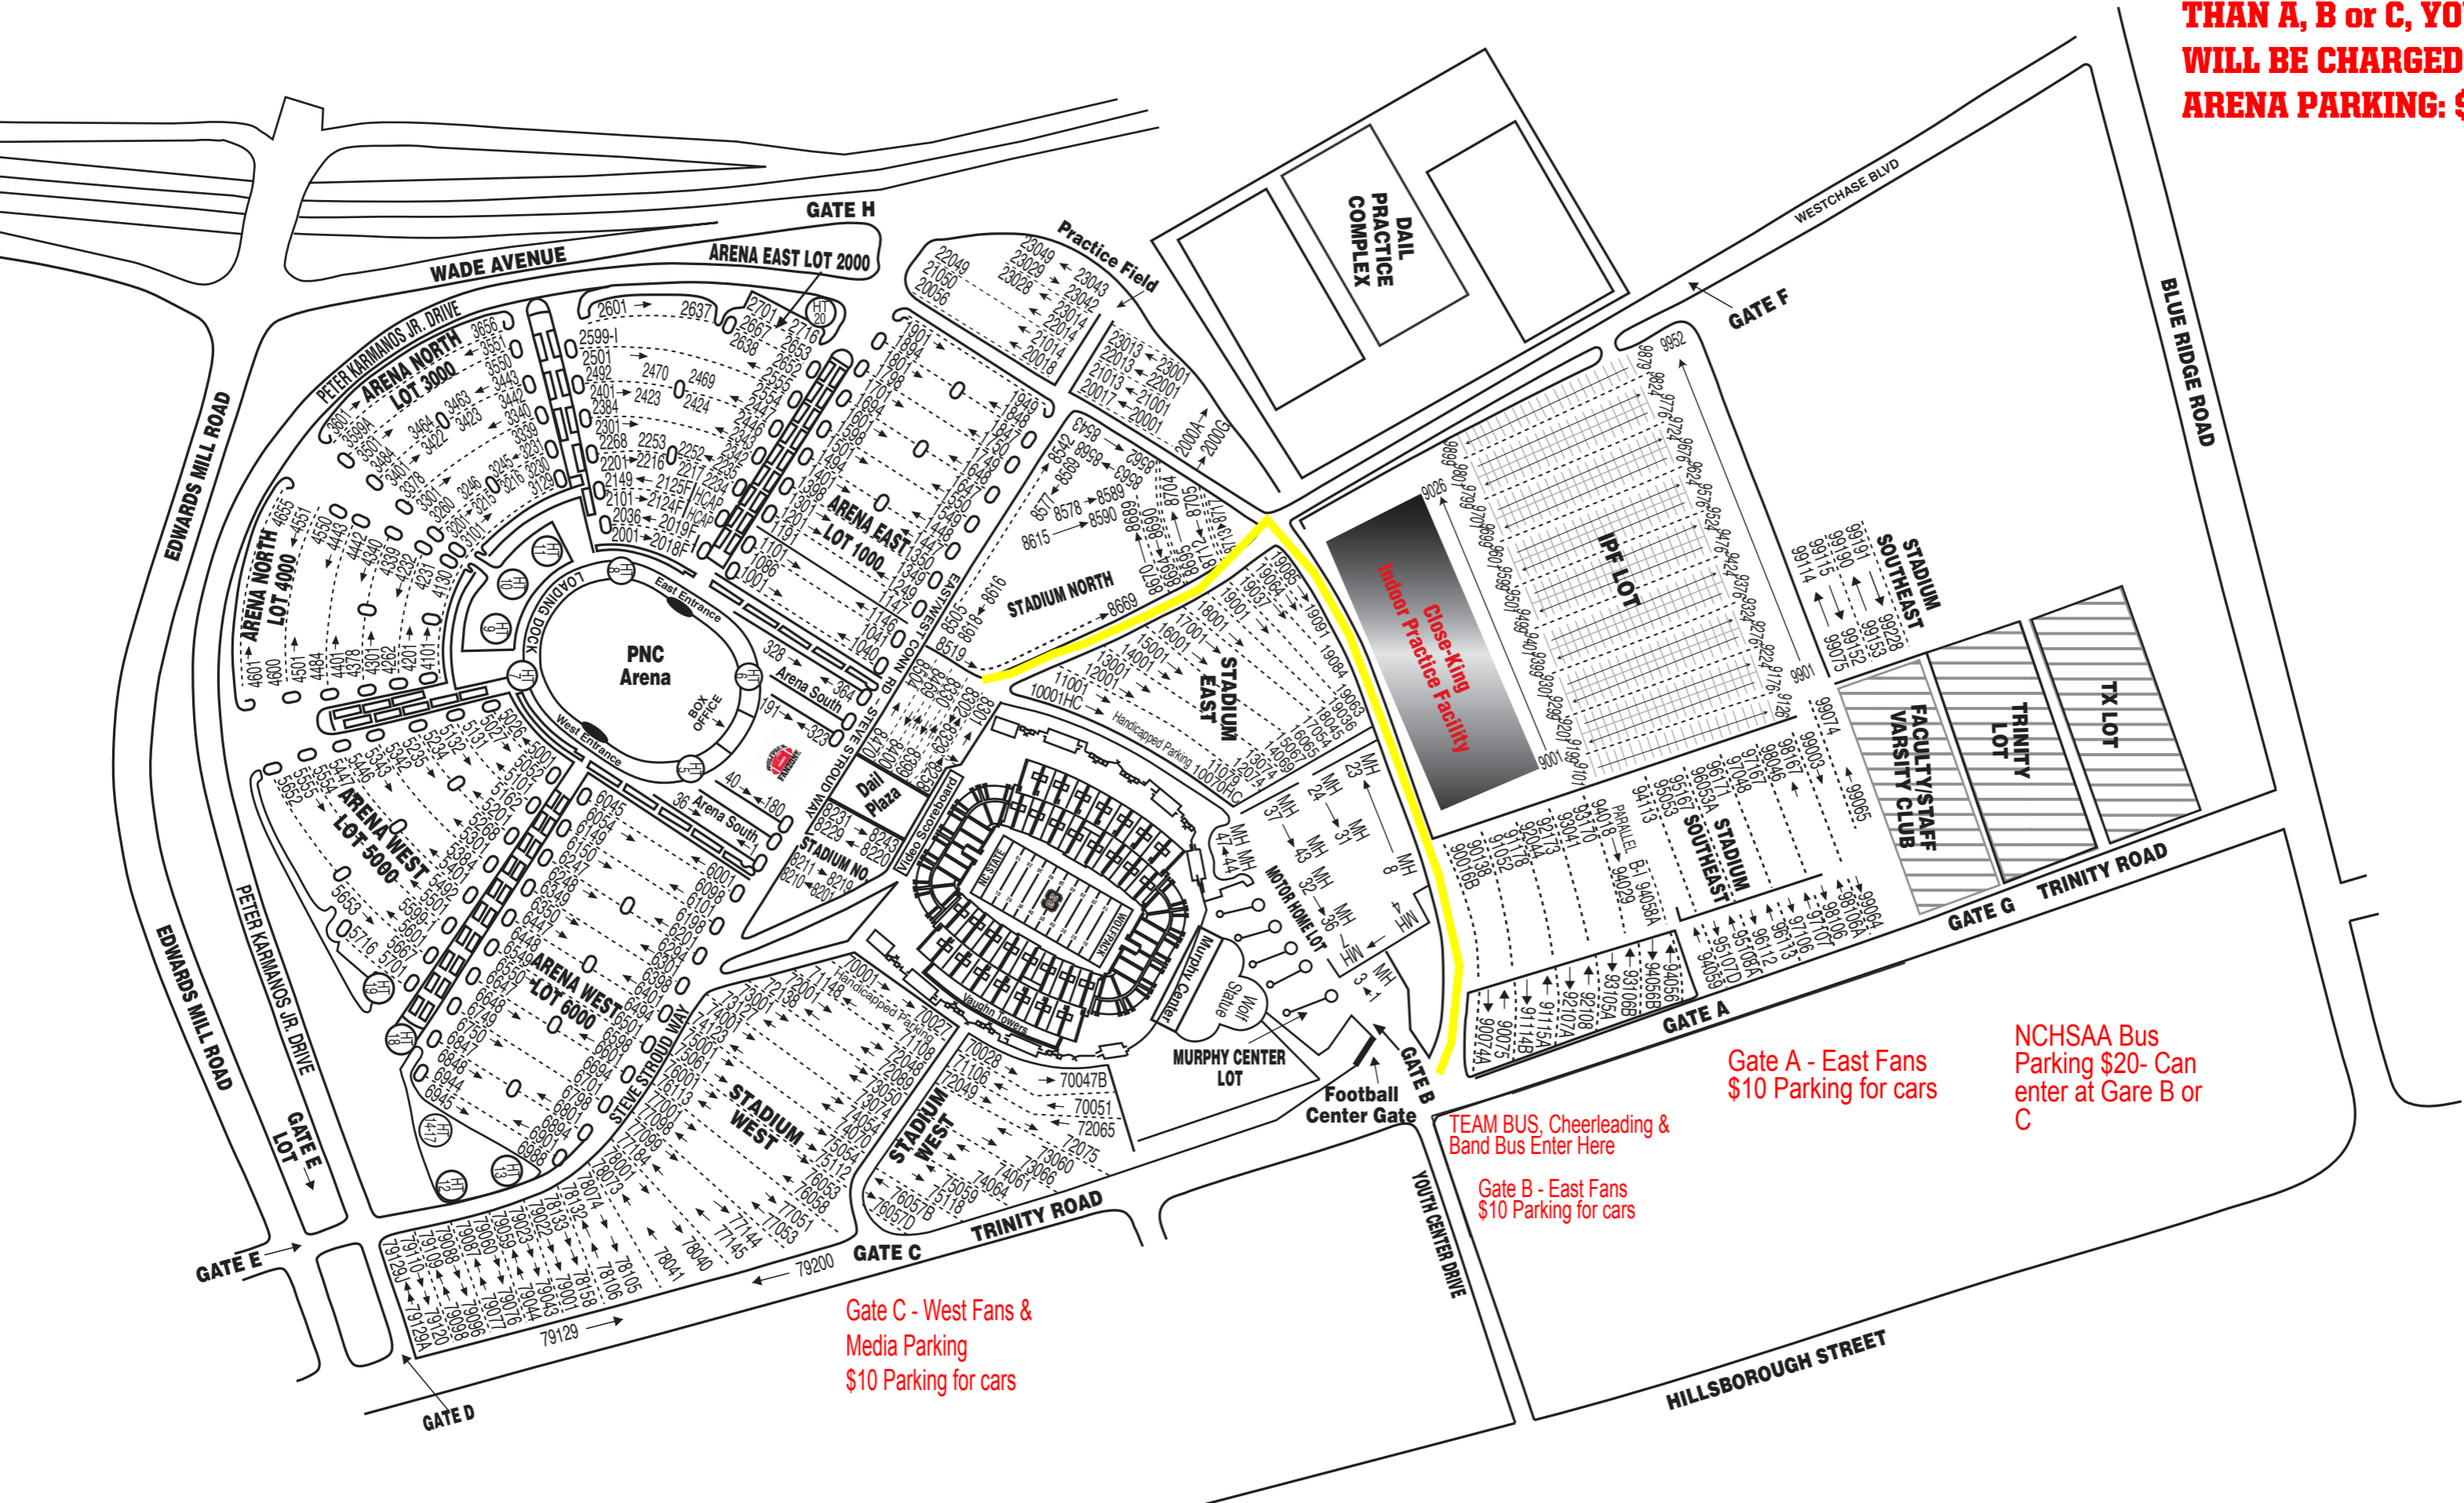

WOLFPACK FOOTBALL PARKING MAP

NCHSAA FOOTBALL

****NOTE: IF YOU ENTER PARKING GATES OTHER THAN A, B or C, YOU WILL BE CHARGED PNC ARENA PARKING: \$20**

Gate A - East Fans
\$10 Parking for cars

TEAM BUS, Cheerleading &
Band Bus Enter Here

Gate B - East Fans
\$10 Parking for cars

NCHSAA Bus
Parking \$20- Can
enter at Gate B or
C

Gate C - West Fans &
Media Parking
\$10 Parking for cars