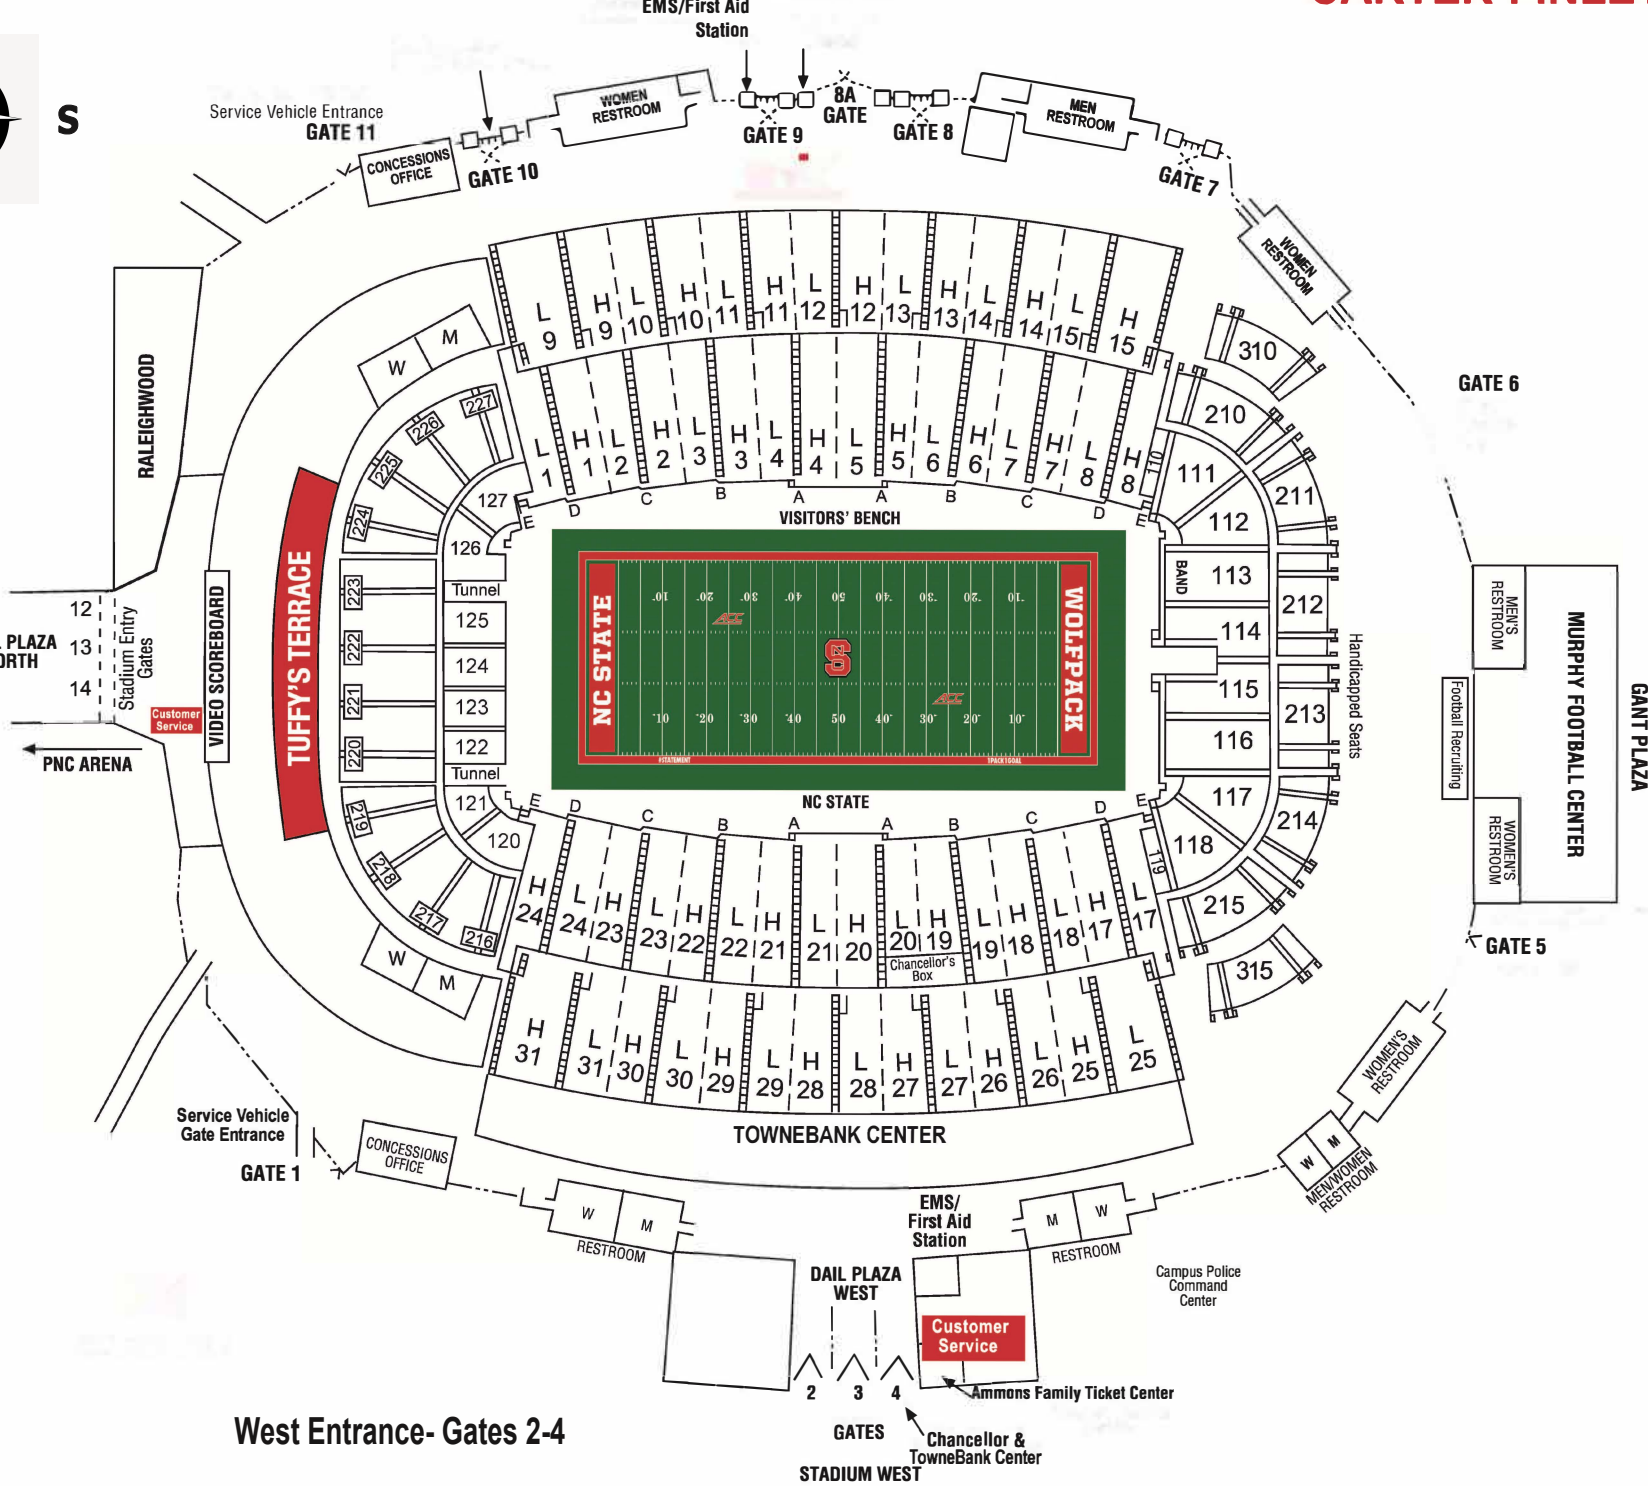

CARTER-FINLEY STADIUM

East Entrance- Gates 8-9

EMS/First Aid Station

STADIUM EAST

West Entrance- Gates 2-4

STADIUM WEST