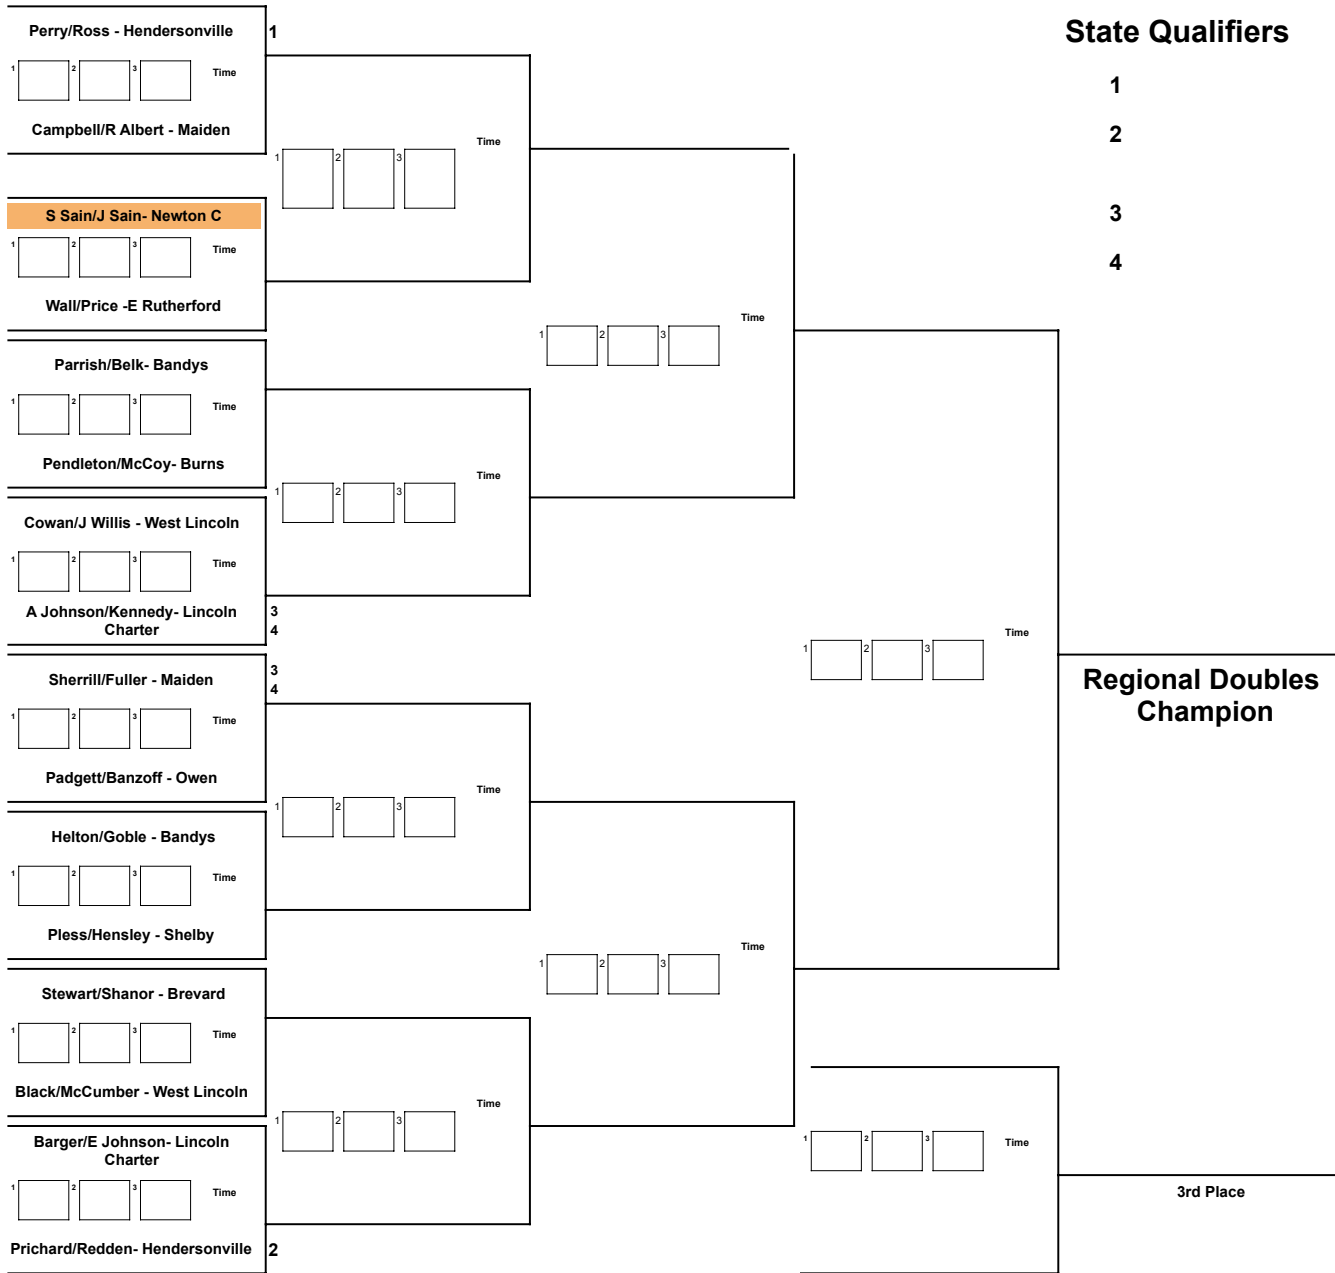

2022 Women's 2A Western Regional Doubles

Perry/Ross - Hendersonville 1
 1 2 3 Time

Campbell/R Albert - Maiden
 1 2 3 Time

S Sain/J Sain- Newton C
 1 2 3 Time

Wall/Price -E Rutherford
 1 2 3 Time

Parrish/Belk- Bandys
 1 2 3 Time

Pendleton/McCoy- Burns
 1 2 3 Time

Cowan/J Willis - West Lincoln
 1 2 3 Time

A Johnson/Kennedy- Lincoln Charter
 3
 4

Sherrill/Fuller - Maiden
 3
 4
 1 2 3 Time

Padgett/Banzoff - Owen
 1 2 3 Time

Helton/Goble - Bandys
 1 2 3 Time

Pless/Hensley - Shelby
 1 2 3 Time

Stewart/Shanor - Brevard
 1 2 3 Time

Black/McCumber - West Lincoln
 1 2 3 Time

Barger/E Johnson- Lincoln Charter
 1 2 3 Time

Prichard/Redden- Hendersonville 2

2023 Women's 2A Western Regional Singles