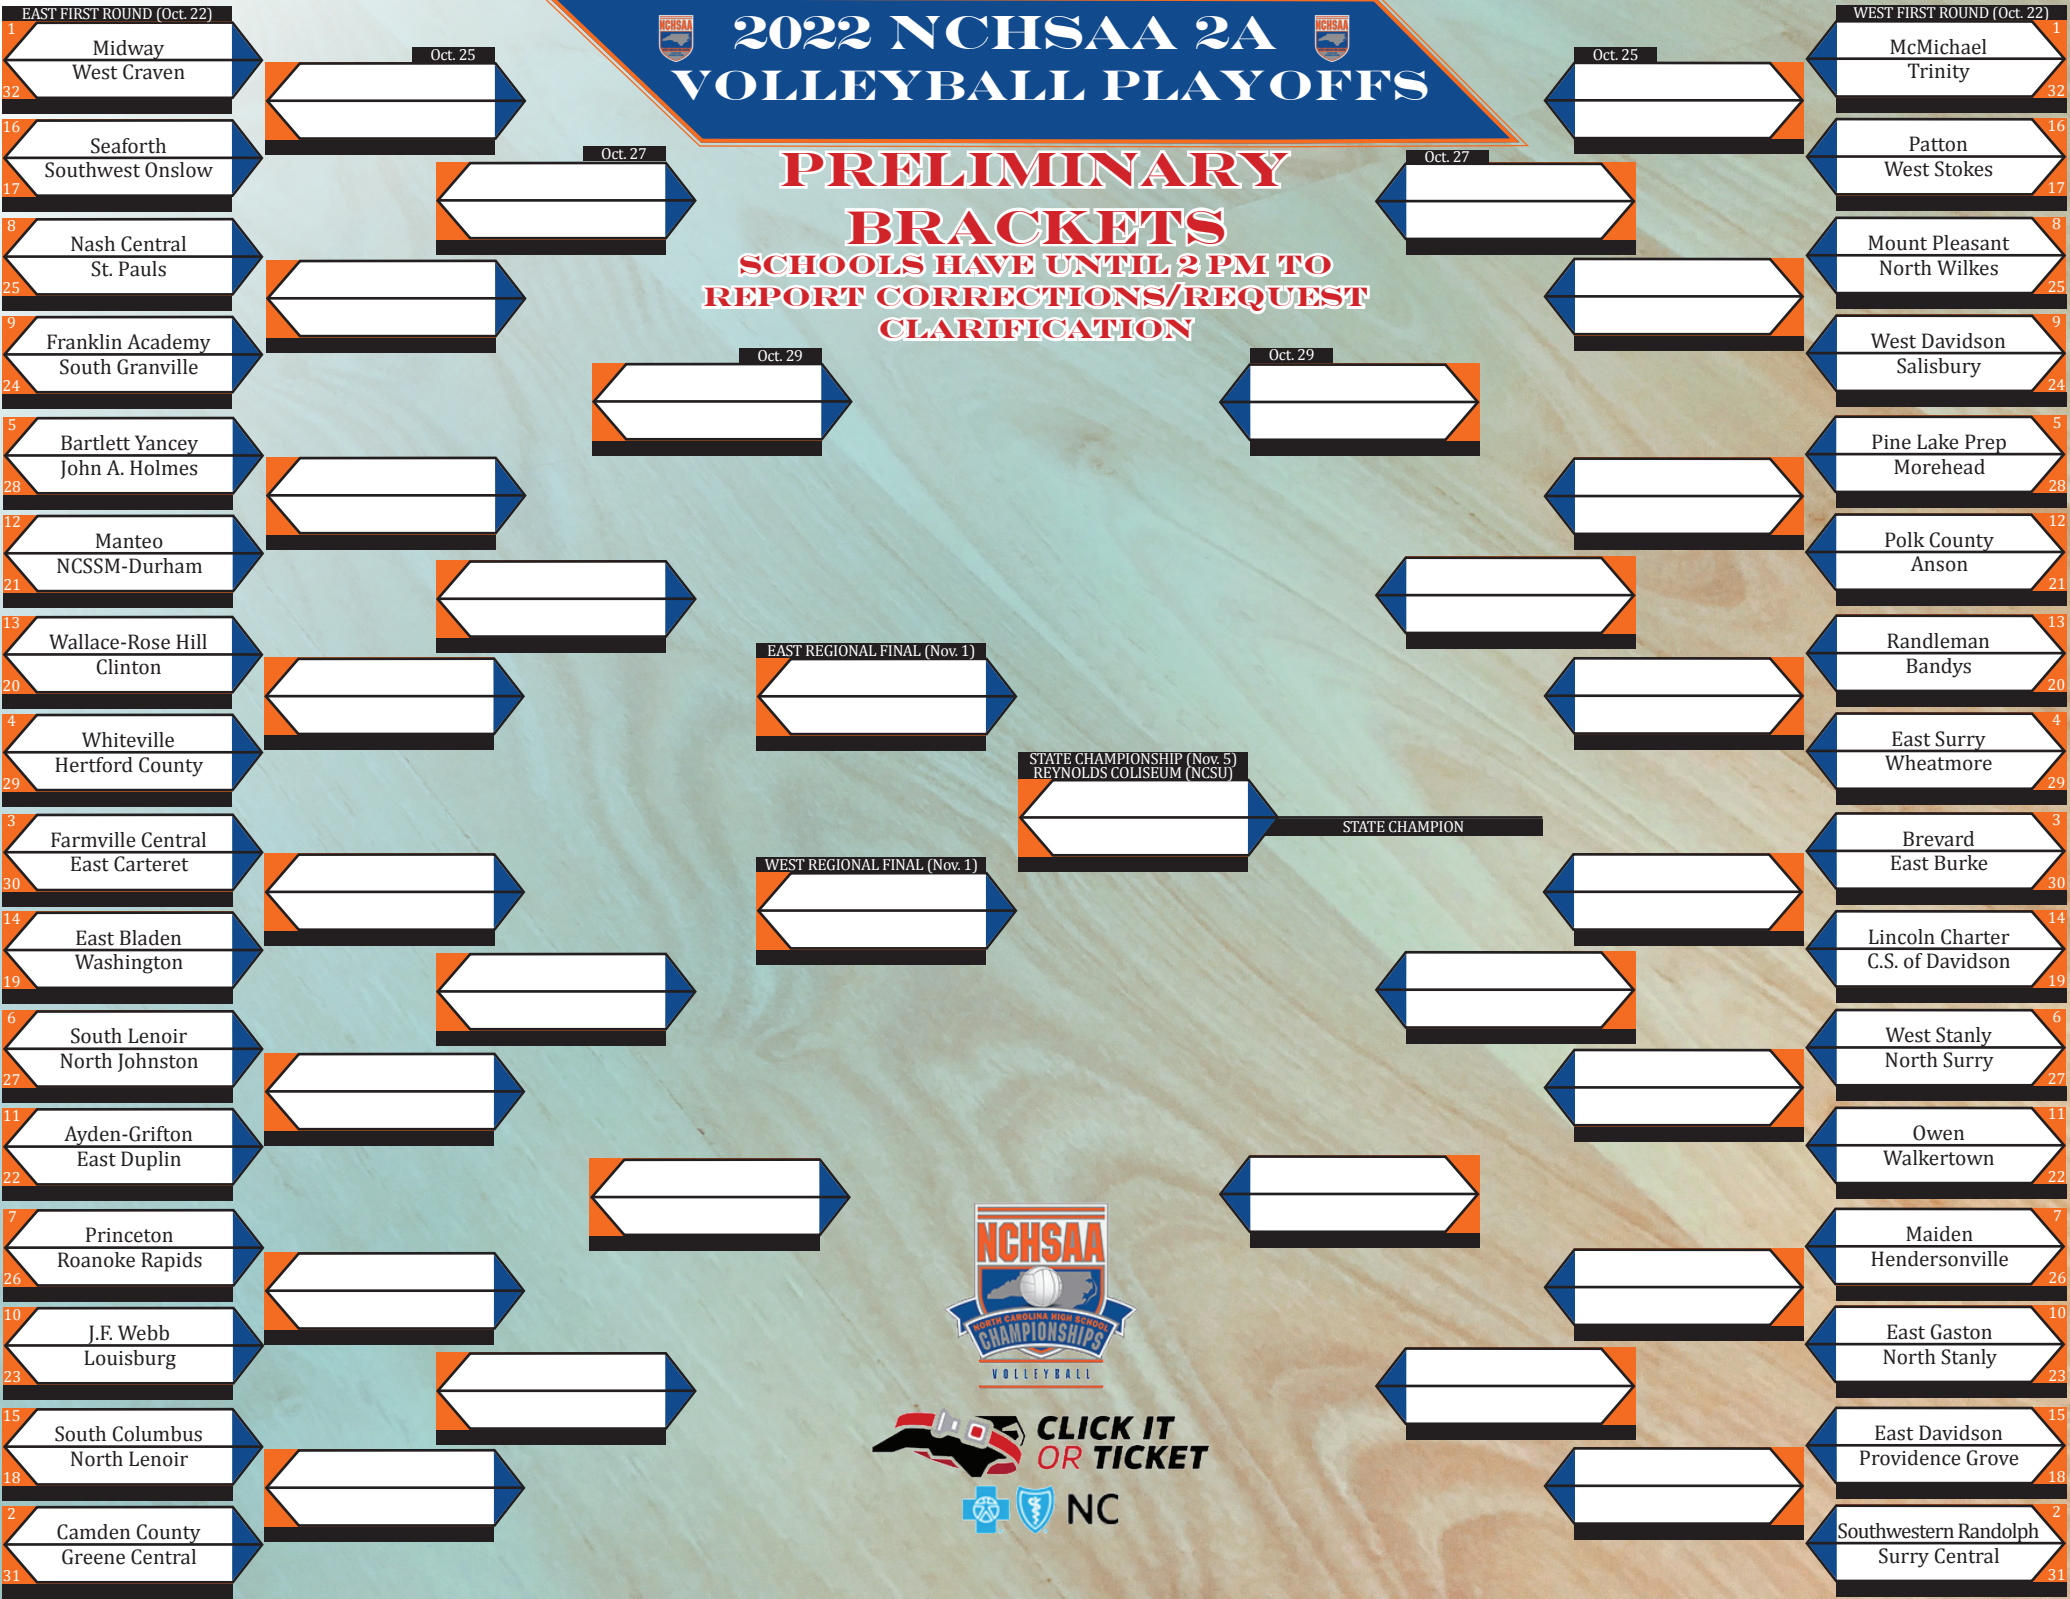

EAST REGIONAL FINAL (Nov. 1)

STATE CHAMPIONSHIP (Nov. 5)
REYNOLDS COLISEUM (NCSU)

WEST REGIONAL FINAL (Nov. 1)

2022 NCHSAA 2A VOLLEYBALL PLAYOFFS

**PRELIMINARY
BRACKETS**
SCHOOLS HAVE UNTIL 2 PM TO
REPORT CORRECTIONS/REQUEST
CLARIFICATION