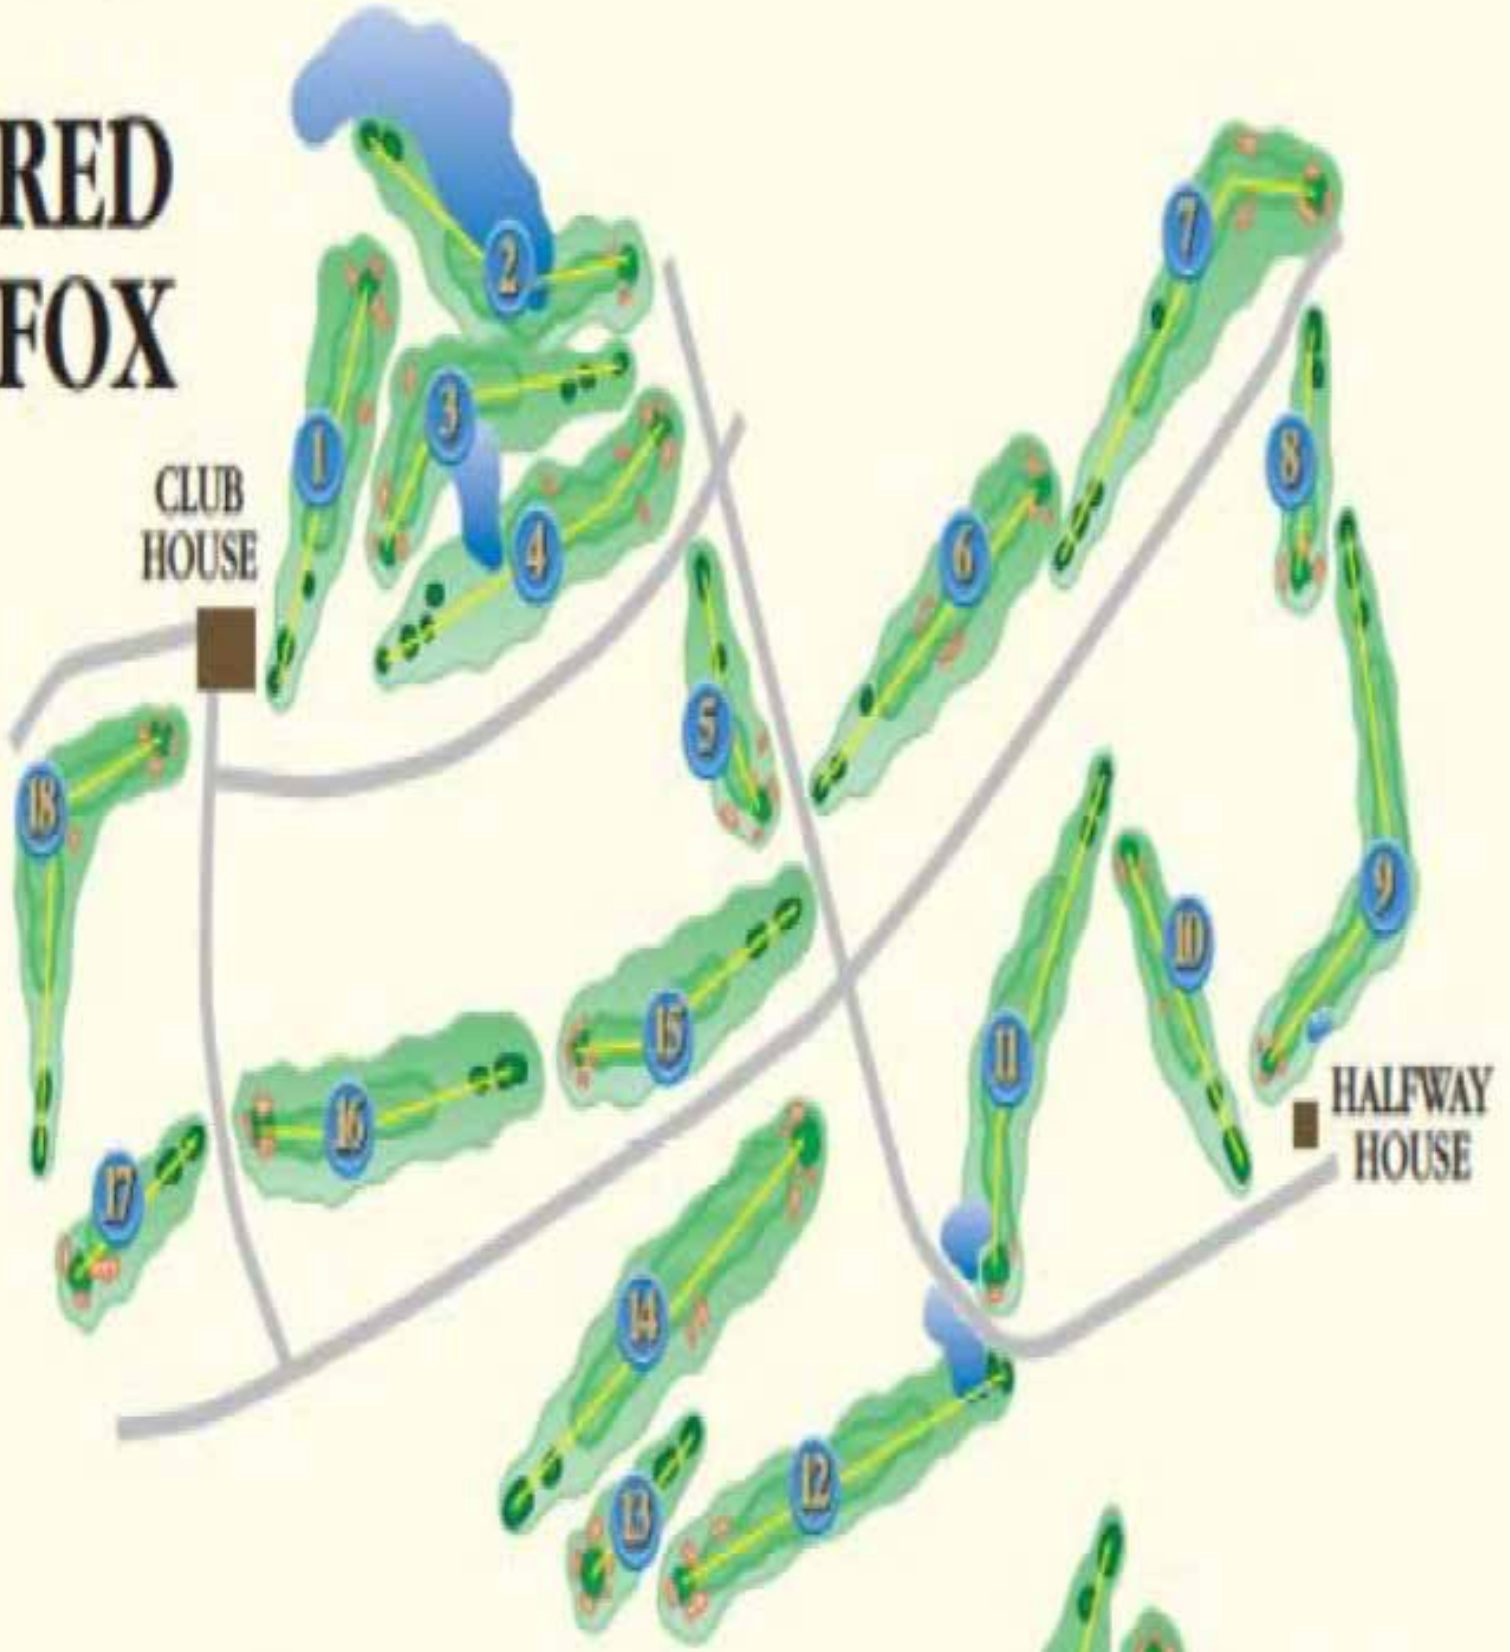

RED FOX

Foxfire Resort & Golf Club - Red Fox Course NCHSAA (W) TEES (69.7/122)

1	2	3	4	5	6	7	8	9	Out	10	11	12	13	14	15	16	17	18	In	Total
282	310	346	350	134	330	245	153	469	2619	255	257	376	107	418	332	343	142	359	2589	5208
4	4	4	5	3	4	4	3	5	36	4	4	5	3	5	4	4	3	4	36	72