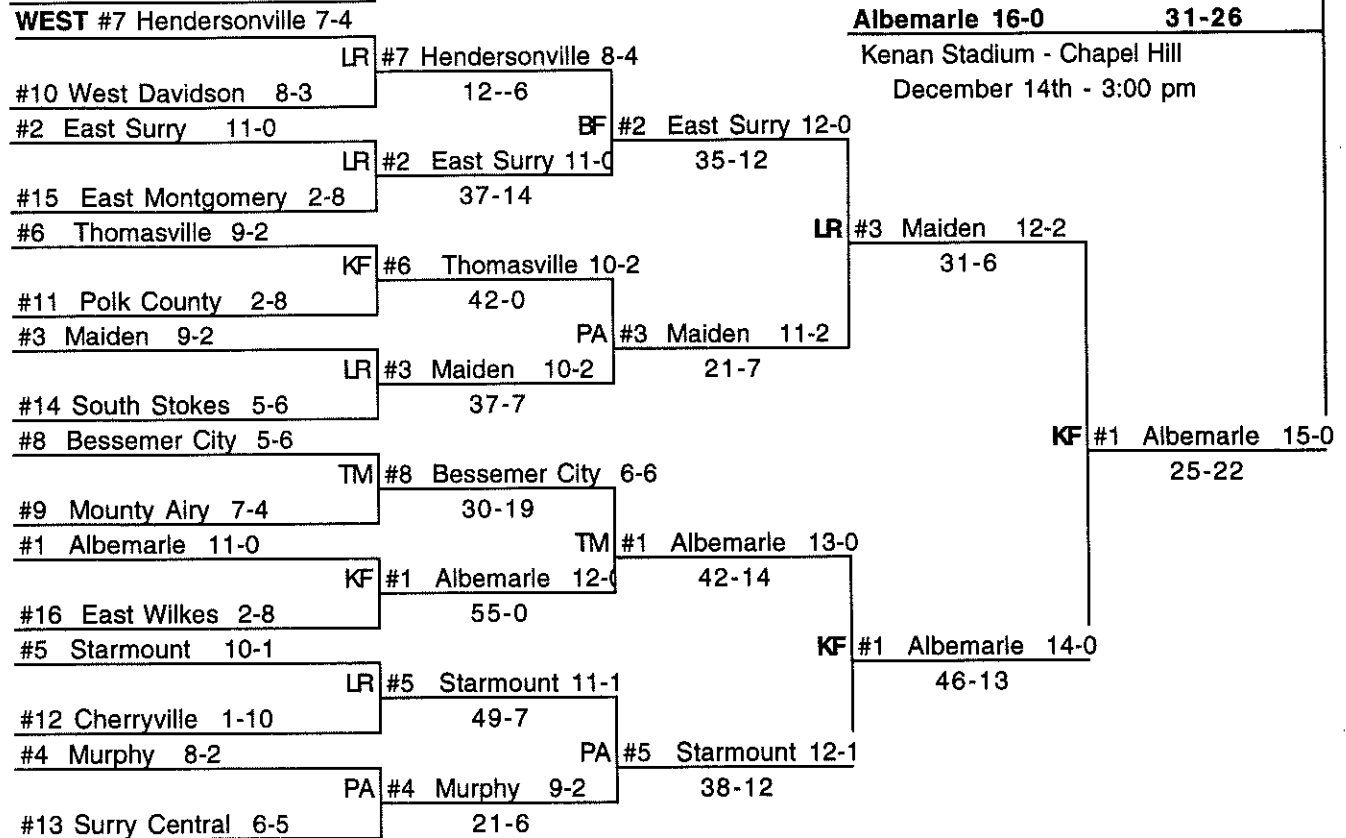

## EAST

**LEN REYNOLDS**

**Albemarle 16-0      31-26**

Kenan Stadium - Chapel Hill  
December 14th - 3:00 pm