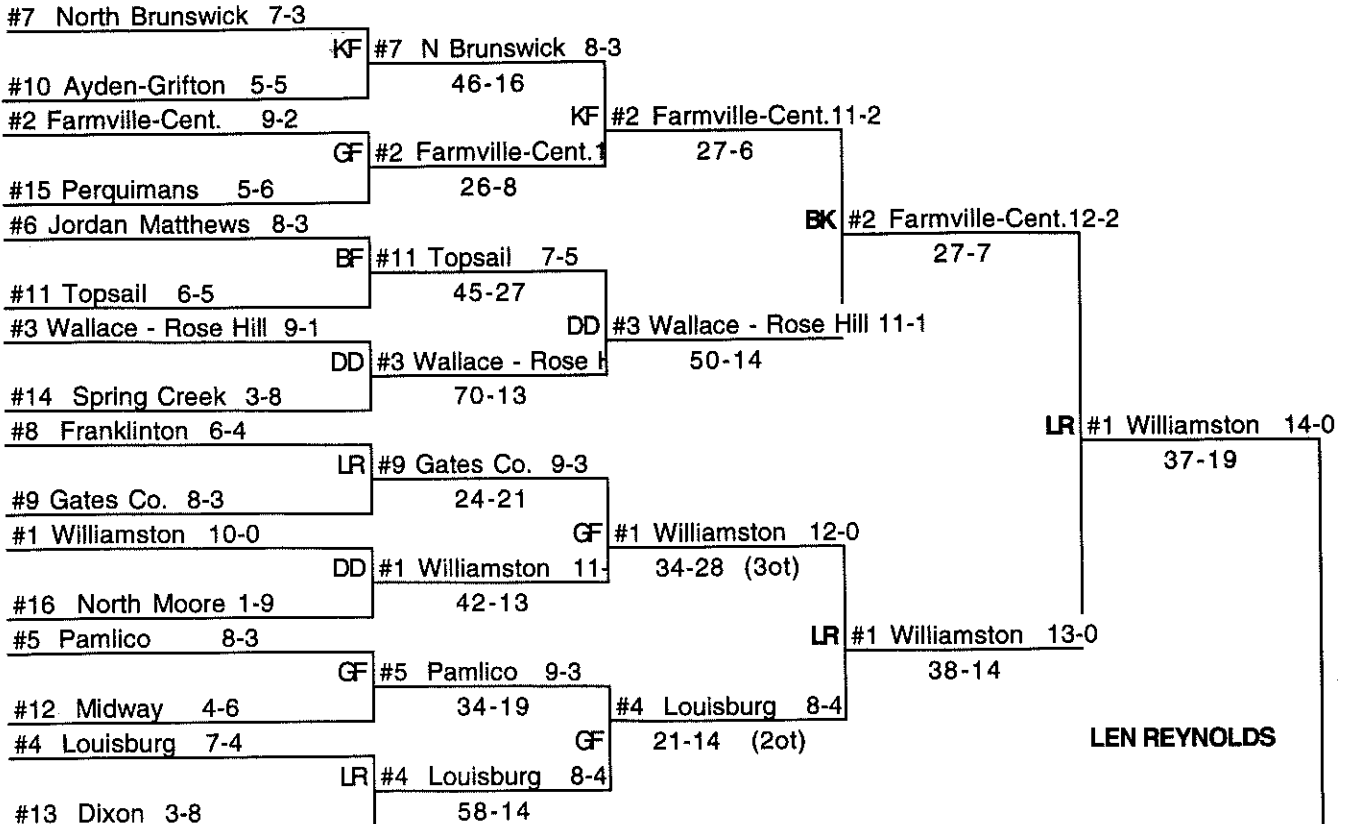

## EAST

**LEN REYNOLDS**

**Albemarle 16-0      31-26**

Kenan Stadium - Chapel Hill  
December 14th - 3:00 pm