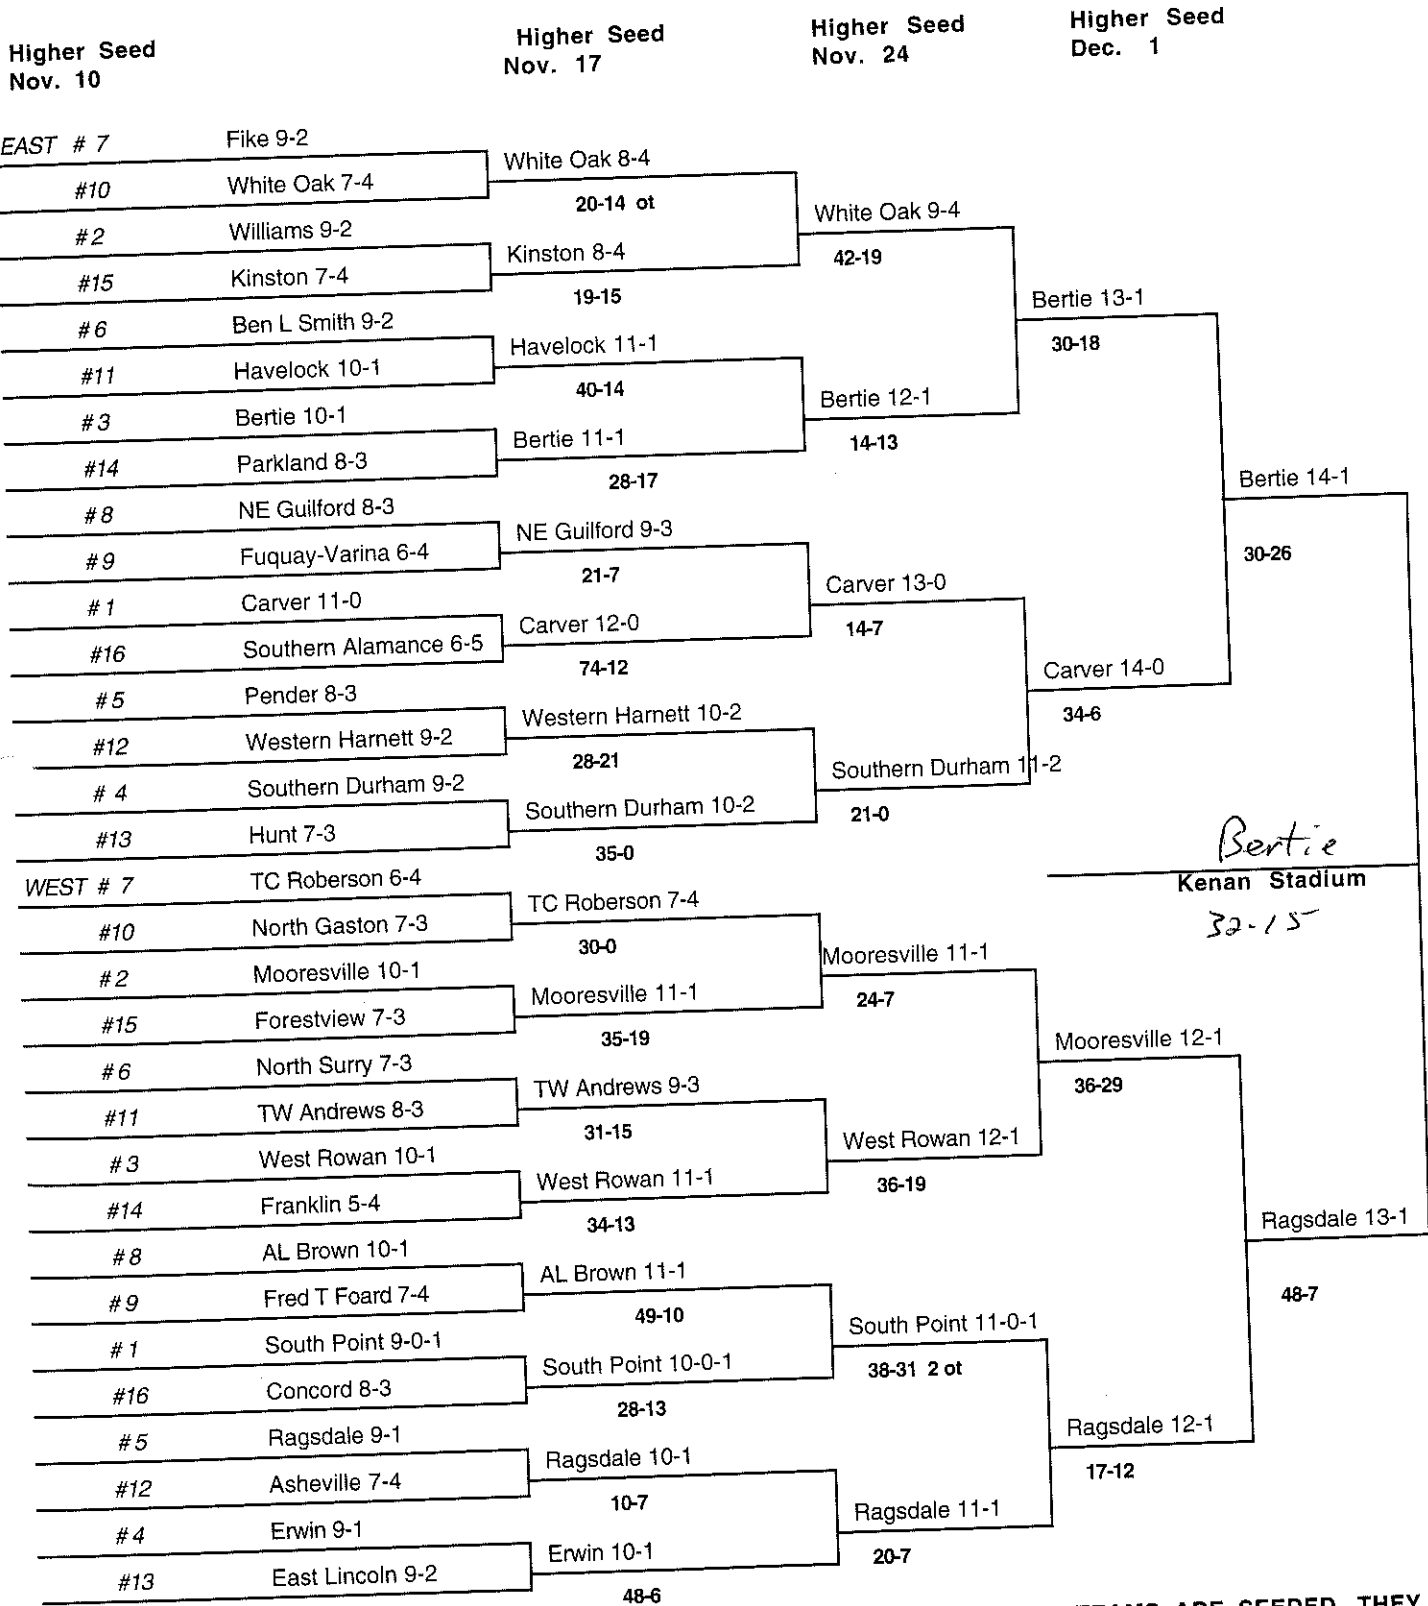

HOW THEY GOT HERE: CLASS 3-A

NCHSAA 3A State Football Championships - 2000

Friday, December 8, 7:30 pm

THE HIGHER SEEDED TEAMS EARN THE RIGHT TO PLAY AT HOME. ONCE THE TEAMS ARE SEEDED, THEY MAINTAIN THEIR SEEDS THROUGHOUT THE PLAYOFFS.