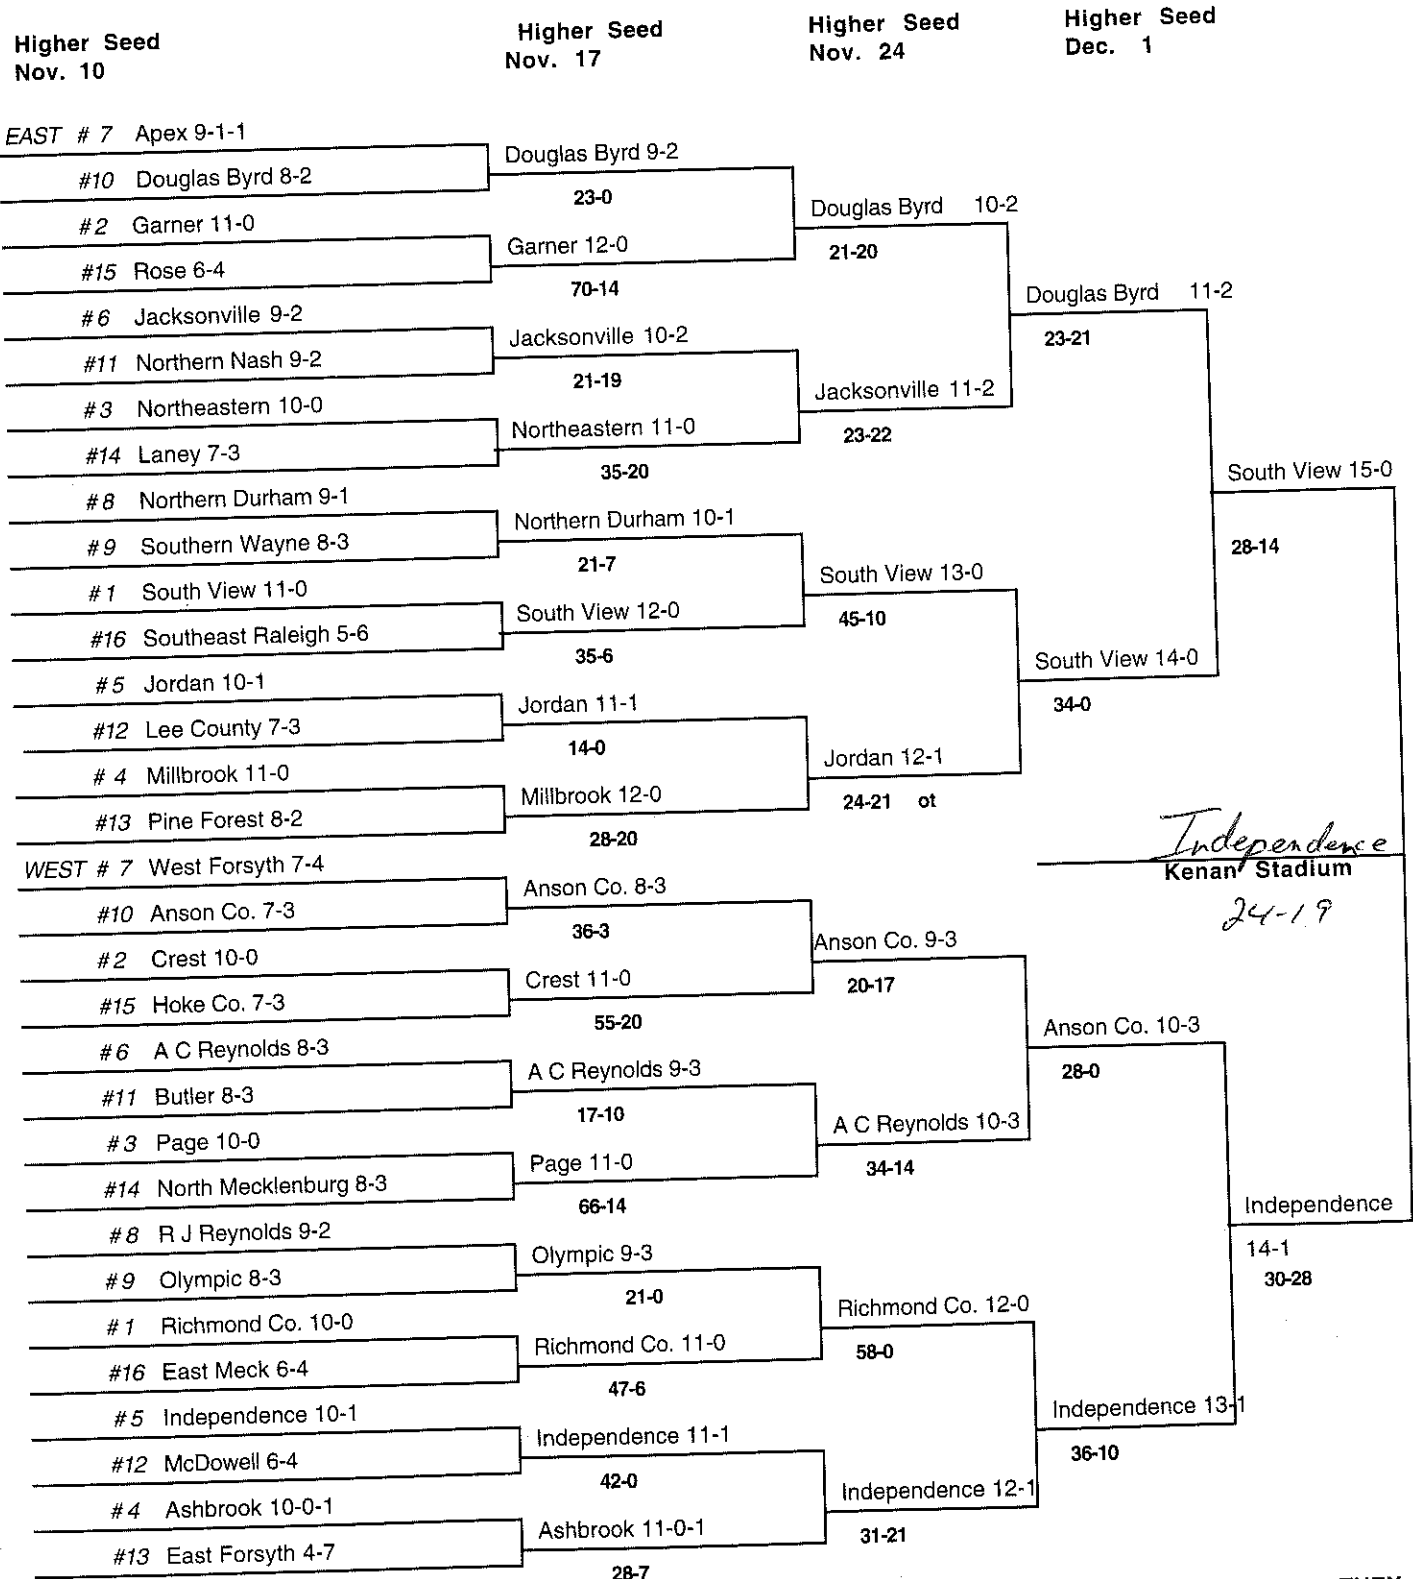

HOW THEY GOT HERE: CLASS 4-A

NCHSAA 4A State Football Championships - 2000
Saturday, December 9, 8:00 pm

Independence
Kenan Stadium

24-19

THE HIGHER SEEDED TEAMS EARN THE RIGHT TO PLAY AT HOME. ONCE THE TEAMS ARE SEEDED, THEY MAINTAIN THEIR SEEDS THROUGHOUT THE PLAYOFFS.