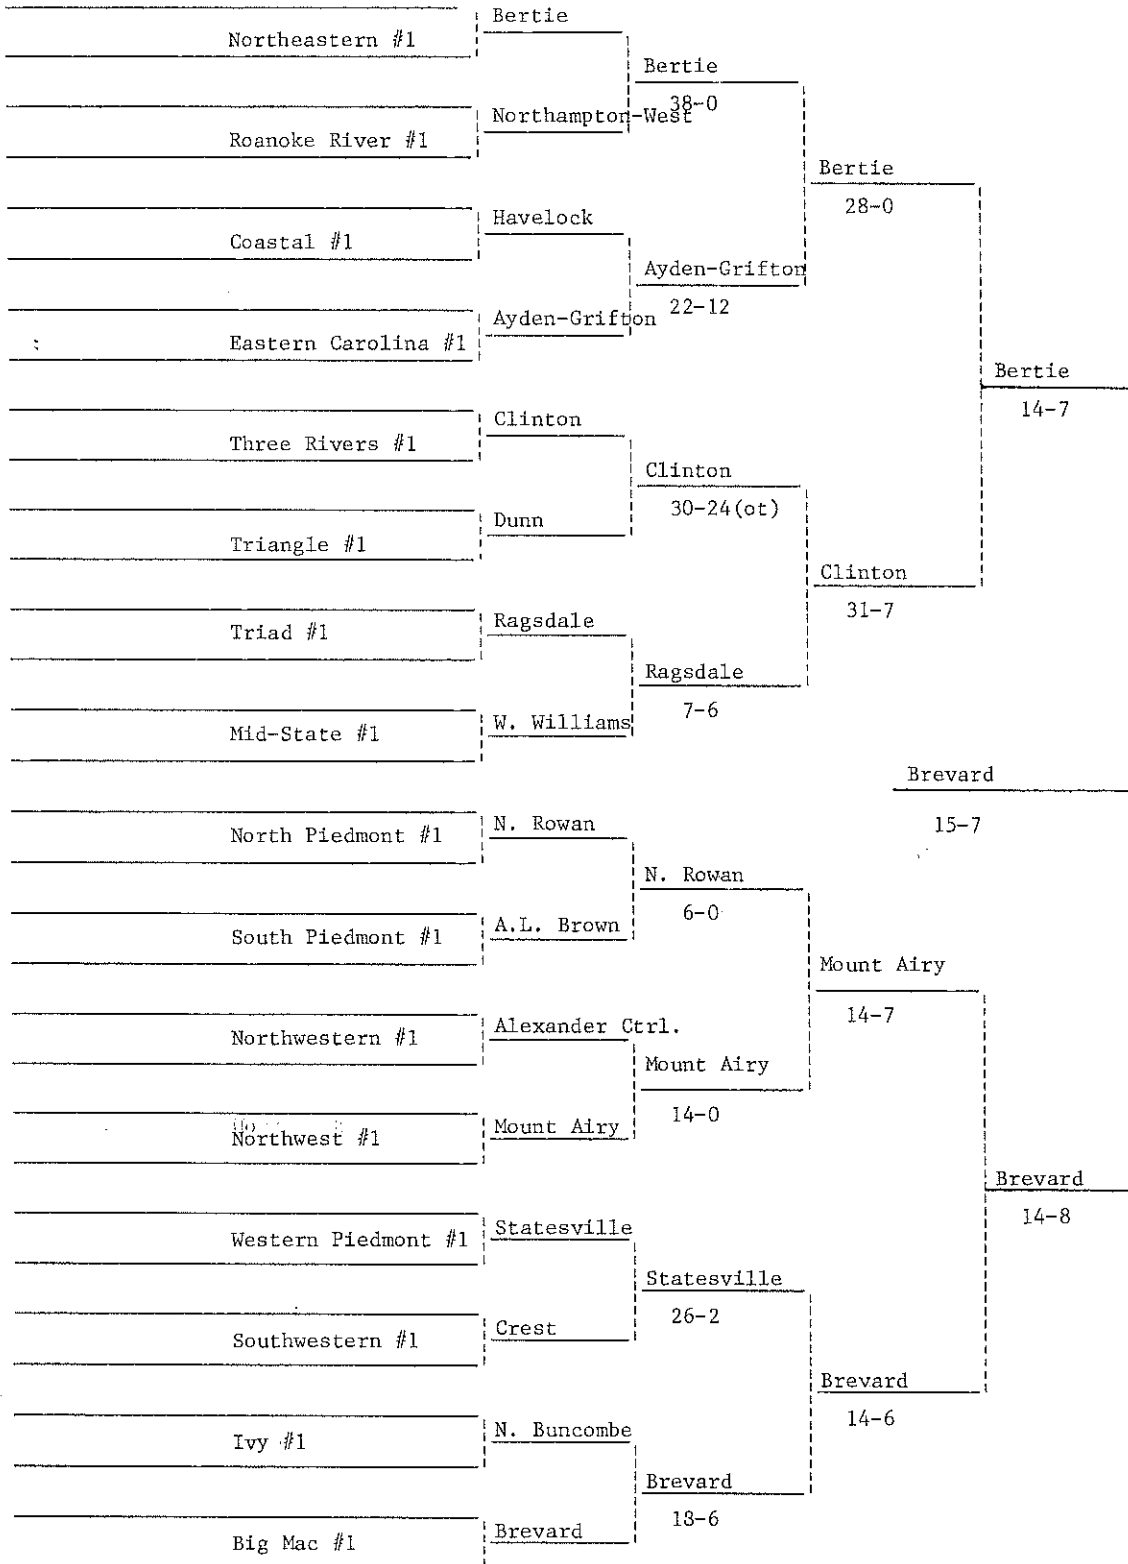

NORTH CAROLINA HIGH SCHOOL ATHLETIC ASSOCIATION

POST OFFICE BOX 3216
FINLEY GOLF COURSE ROAD

CHAPEL HILL, NC 27615-3216
PHONE: (919) 962-2345

1982 Class AAA Division I Football Championships
Nov. 12(T)   Nov. 19(T)   Nov. 26(B)   Dec. 3(B)