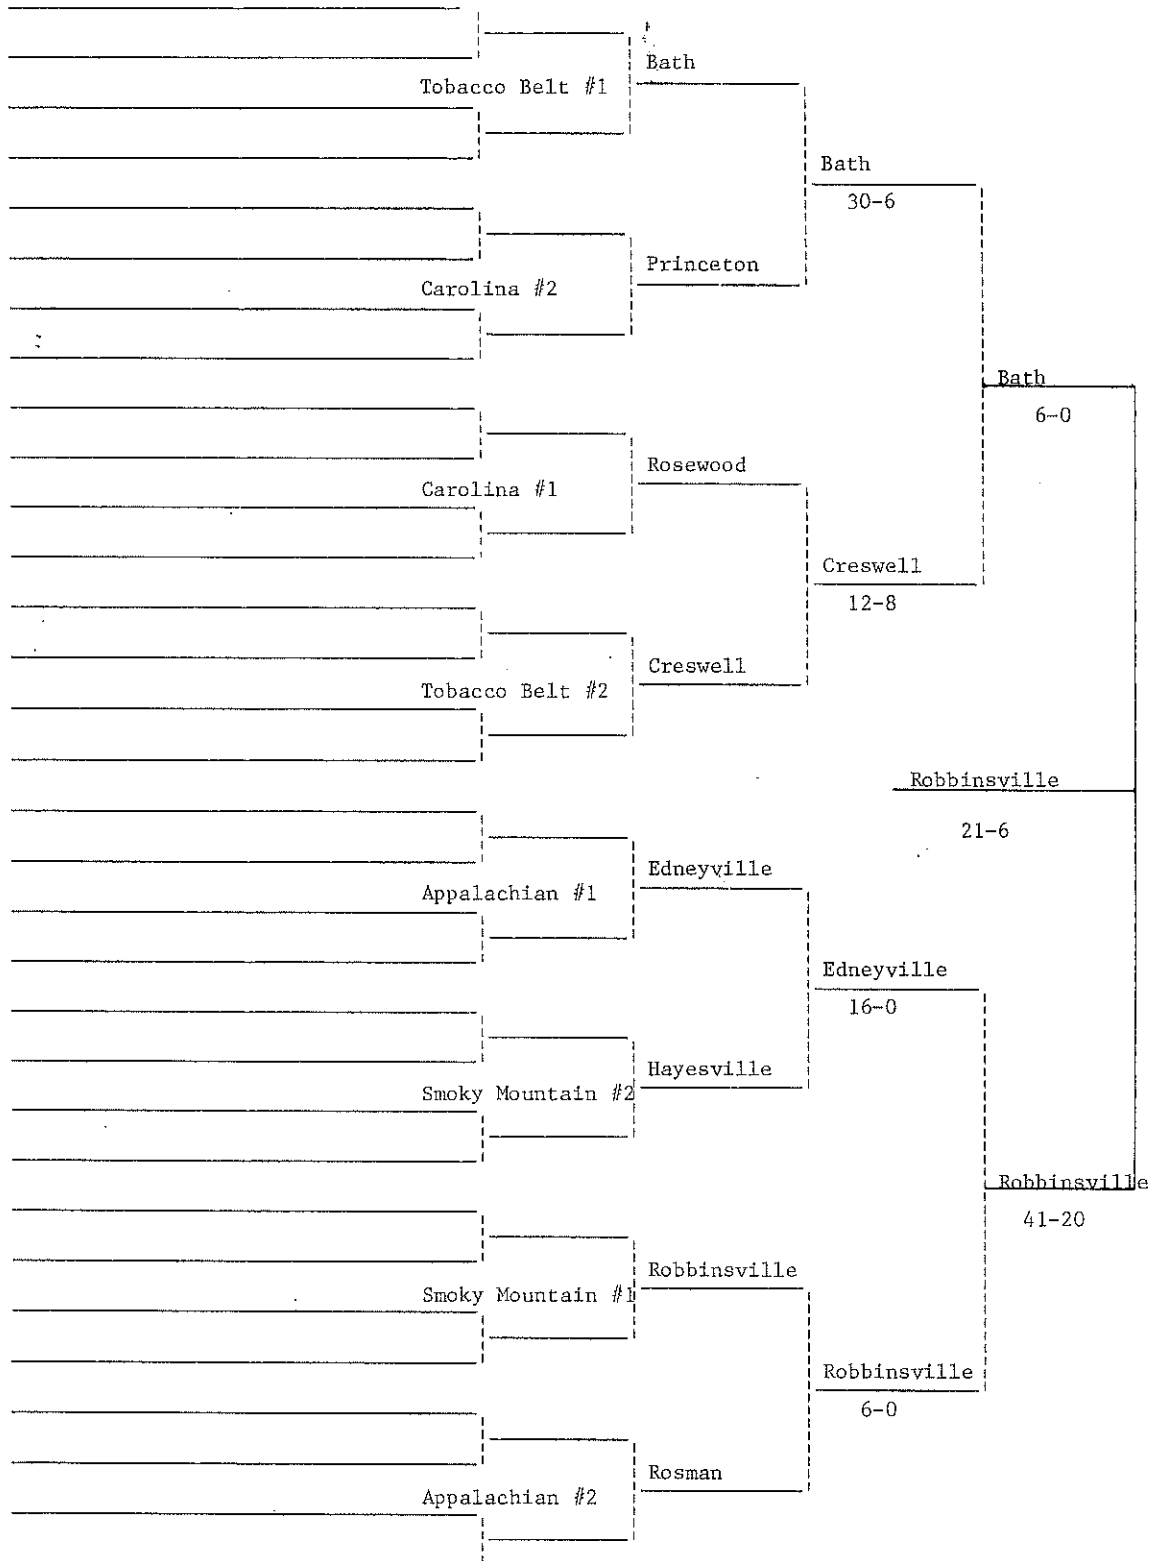

NORTH CAROLINA HIGH SCHOOL ATHLETIC ASSOCIATION

POST OFFICE BOX 3216
FINLEY GOLF COURSE ROAD

CHAPEL HILL, NC 27515-3216
PHONE: (919) 962-2345

1982 Class A Division I Football Championships
Nov. 12(T)   Nov. 19(T)   Nov. 26(T)