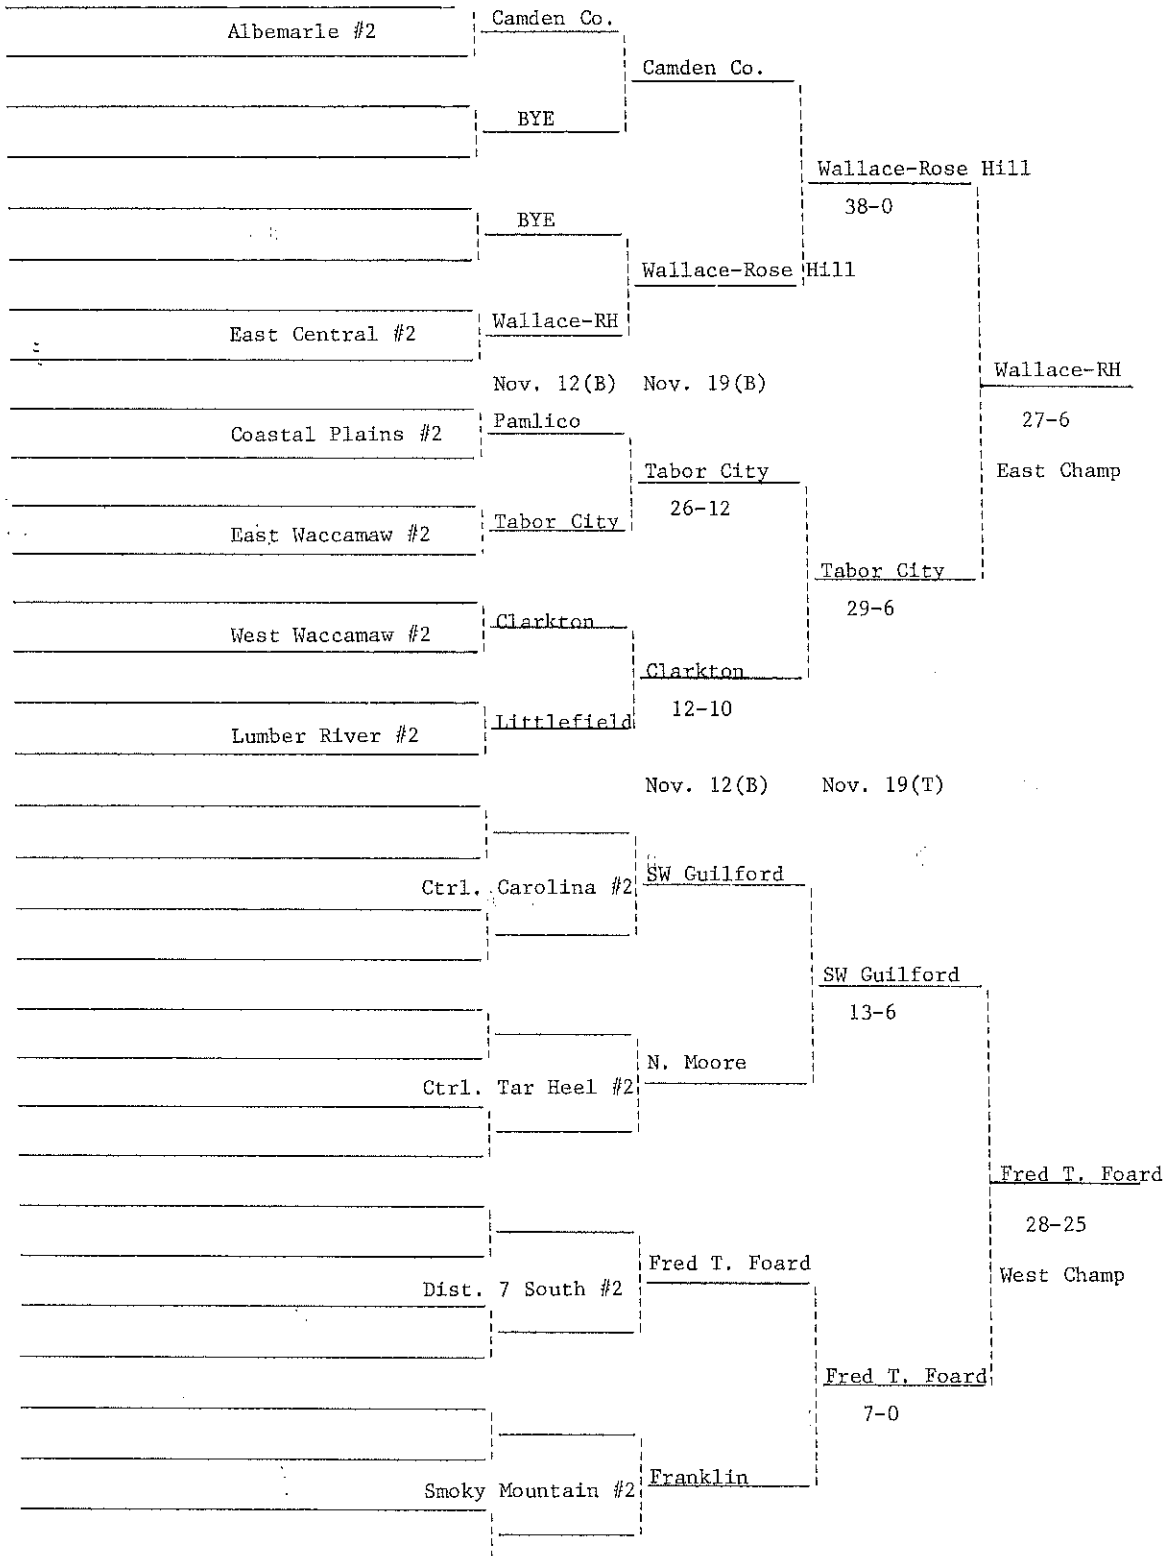

NORTH CAROLINA HIGH SCHOOL ATHLETIC ASSOCIATION

POST OFFICE BOX 3216
FINLEY GOLF COURSE ROAD

CHAPEL HILL, NC 27515-3216
PHONE: (919) 962-2345

1982 Class AA Division II Football Championships
Nov. 12(B) Nov. 26(T)