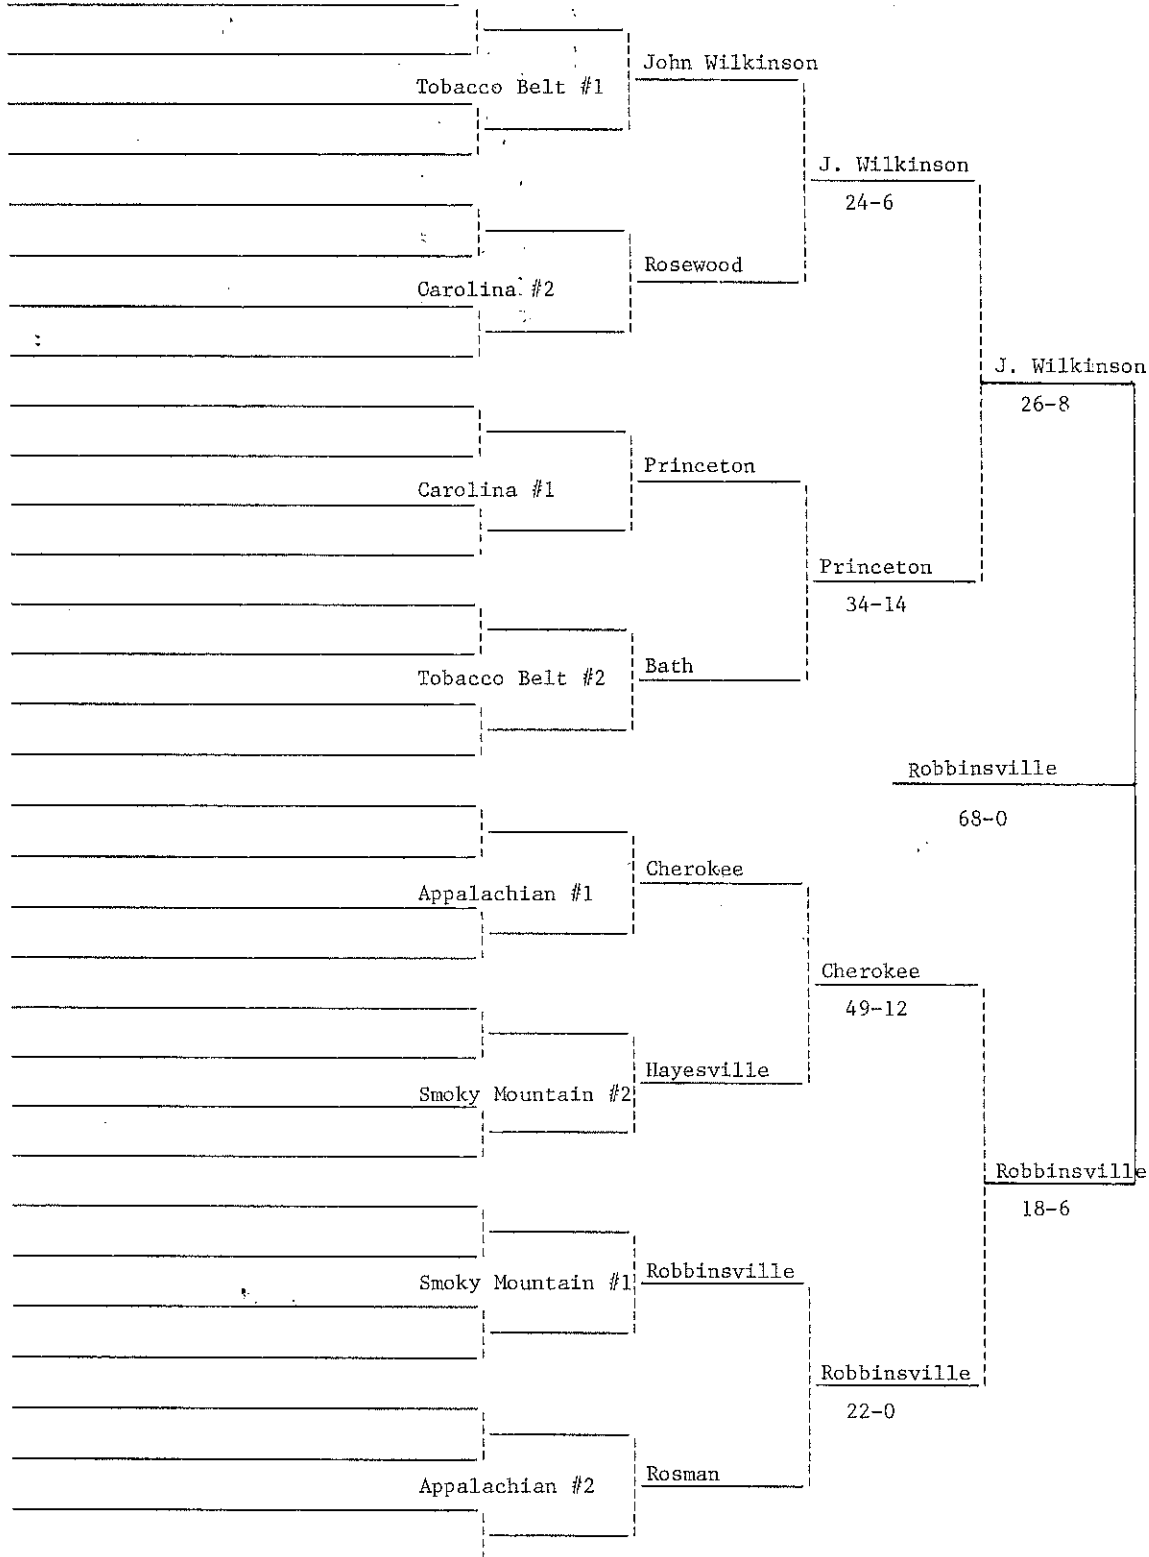

NORTH CAROLINA HIGH SCHOOL ATHLETIC ASSOCIATION

POST OFFICE BOX 3216
FINLEY GOLF COURSE ROAD

CHAPEL HILL, NC 27515-3216
PHONE: (919) 962-2345

1981 Class A Division I Football Championships
Nov. 13(T)   Nov. 20(B)   Nov. 27(B)