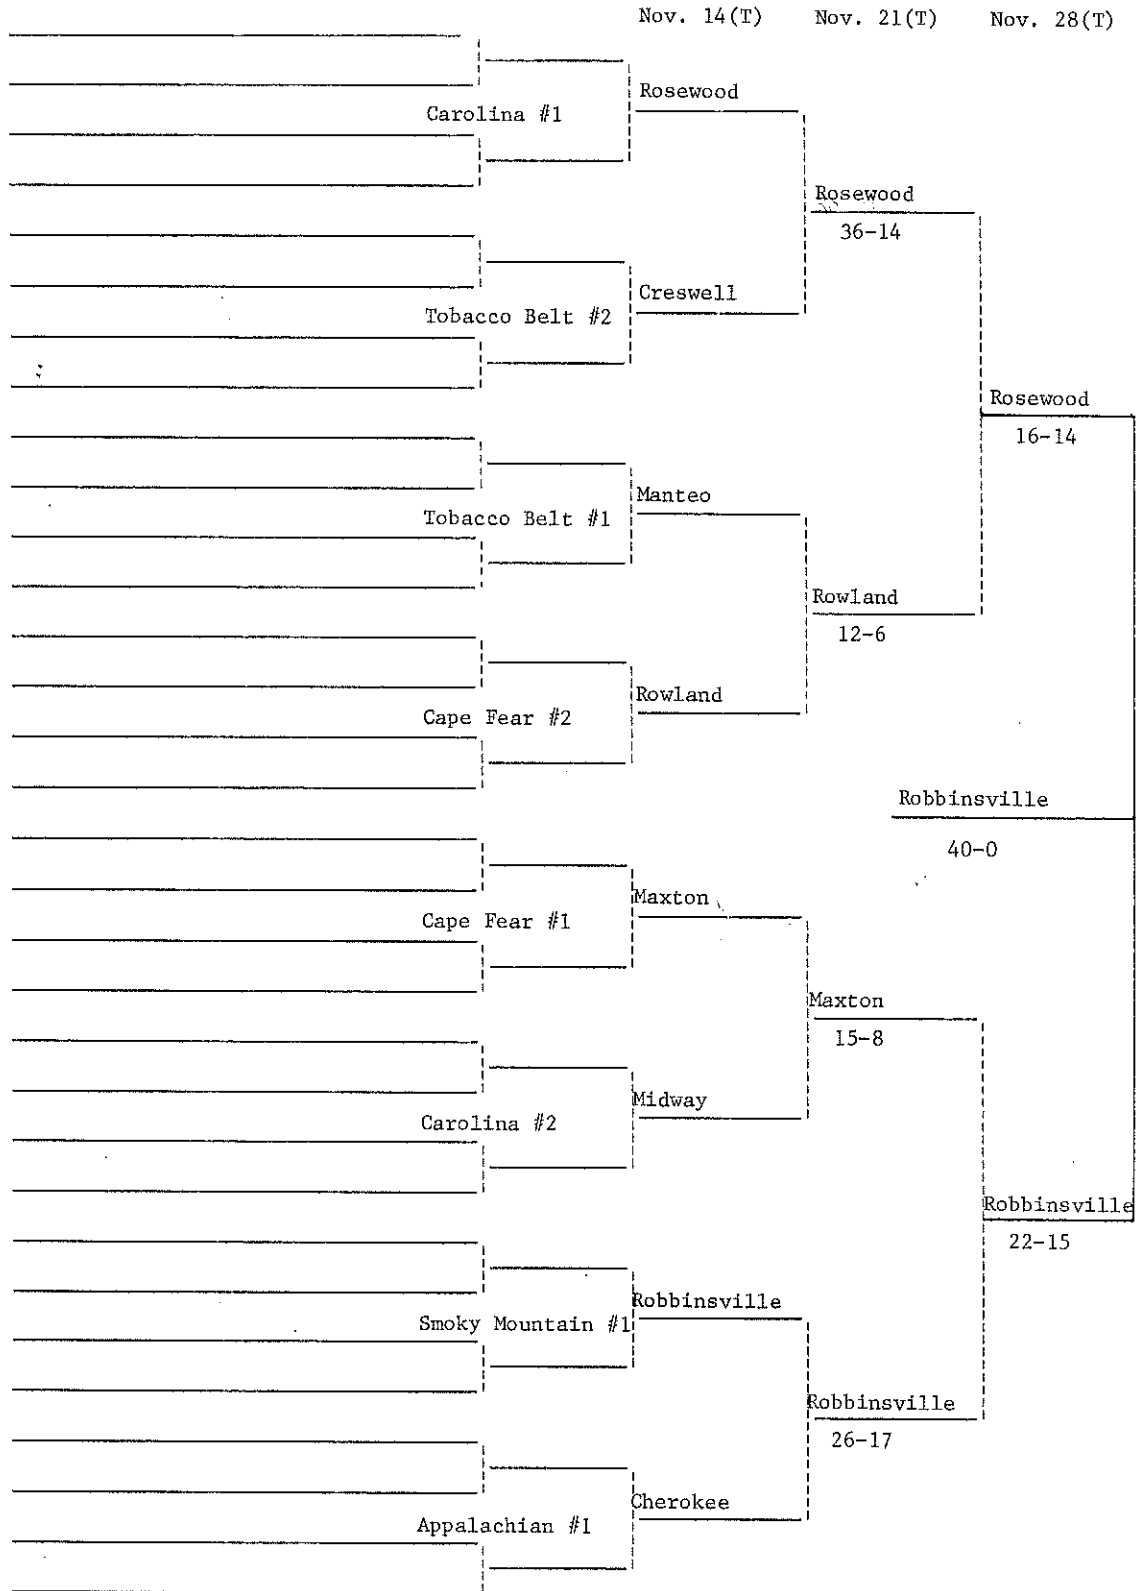

NORTH CAROLINA HIGH SCHOOL ATHLETIC ASSOCIATION

POST OFFICE BOX 3216
FINLEY GOLF COURSE ROAD

CHAPEL HILL, NC 27515-3216
PHONE: (919) 962-2345

1980 Class A Football Championships