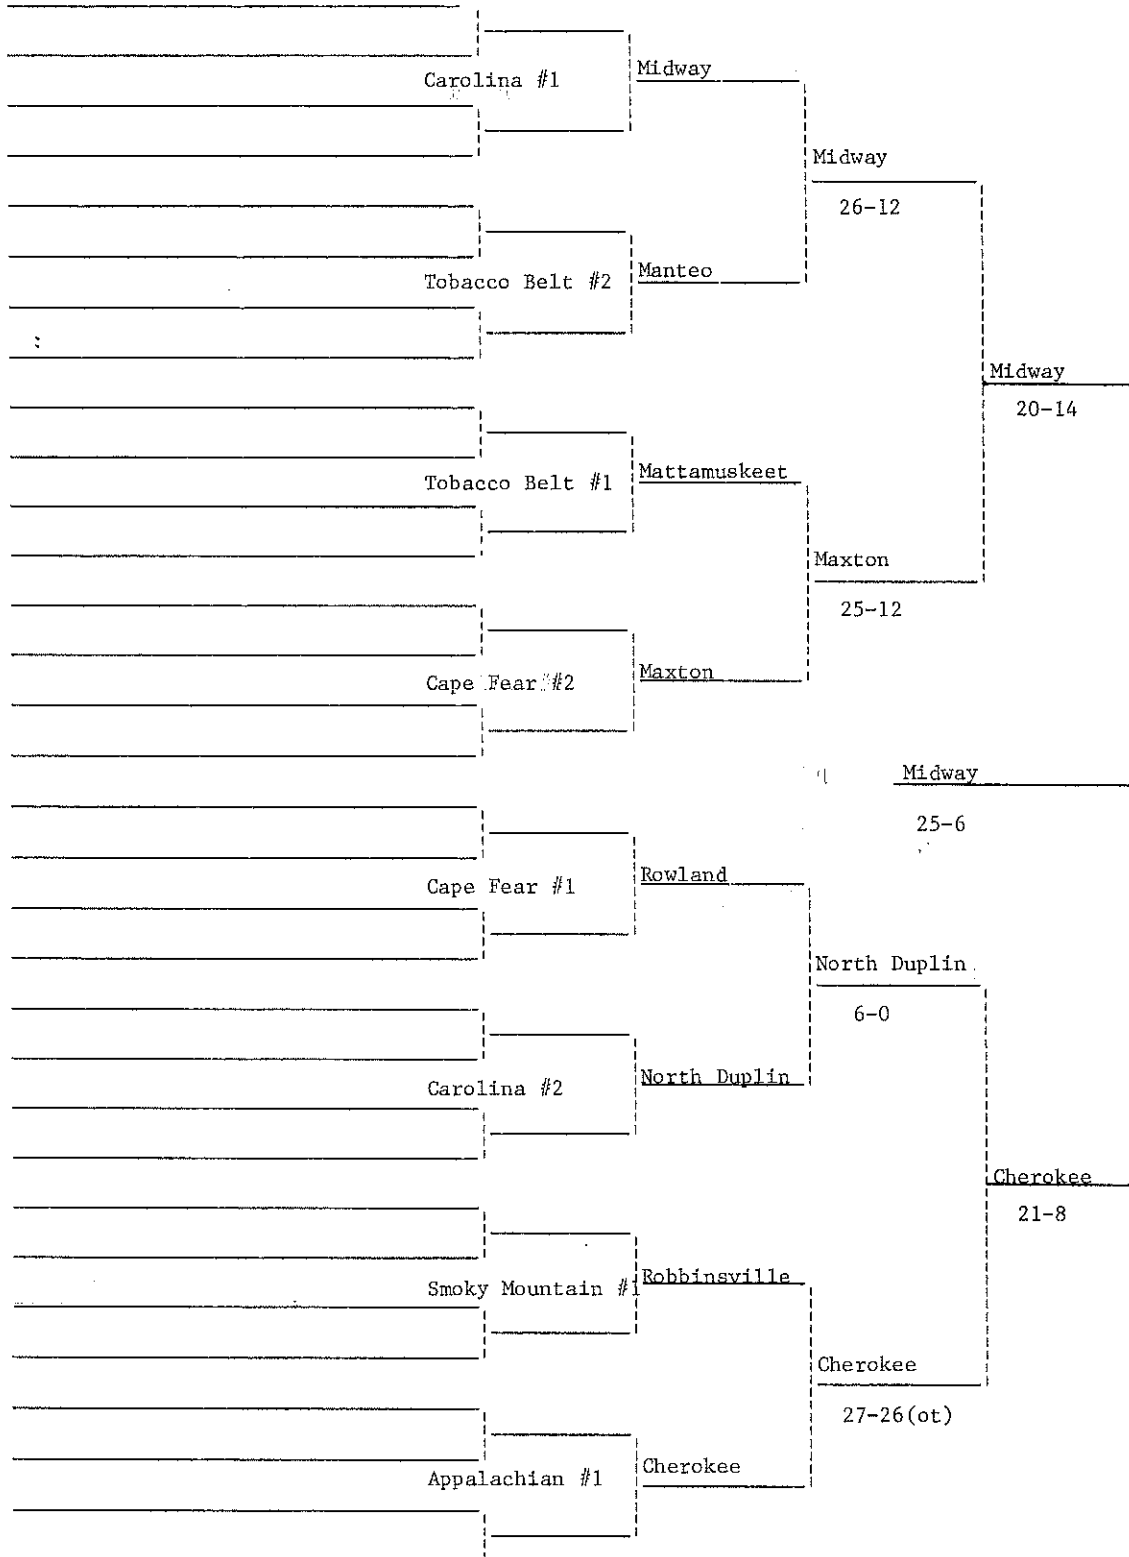

NORTH CAROLINA HIGH SCHOOL ATHLETIC ASSOCIATION

POST OFFICE BOX 3216
FINLEY GOLF COURSE ROAD

CHAPEL HILL, NC 27515-3216
PHONE: (919) 962-2345

1978 Class A Football Championships

Nov. 10(T)

Nov. 17(T)

Nov. 24(T)