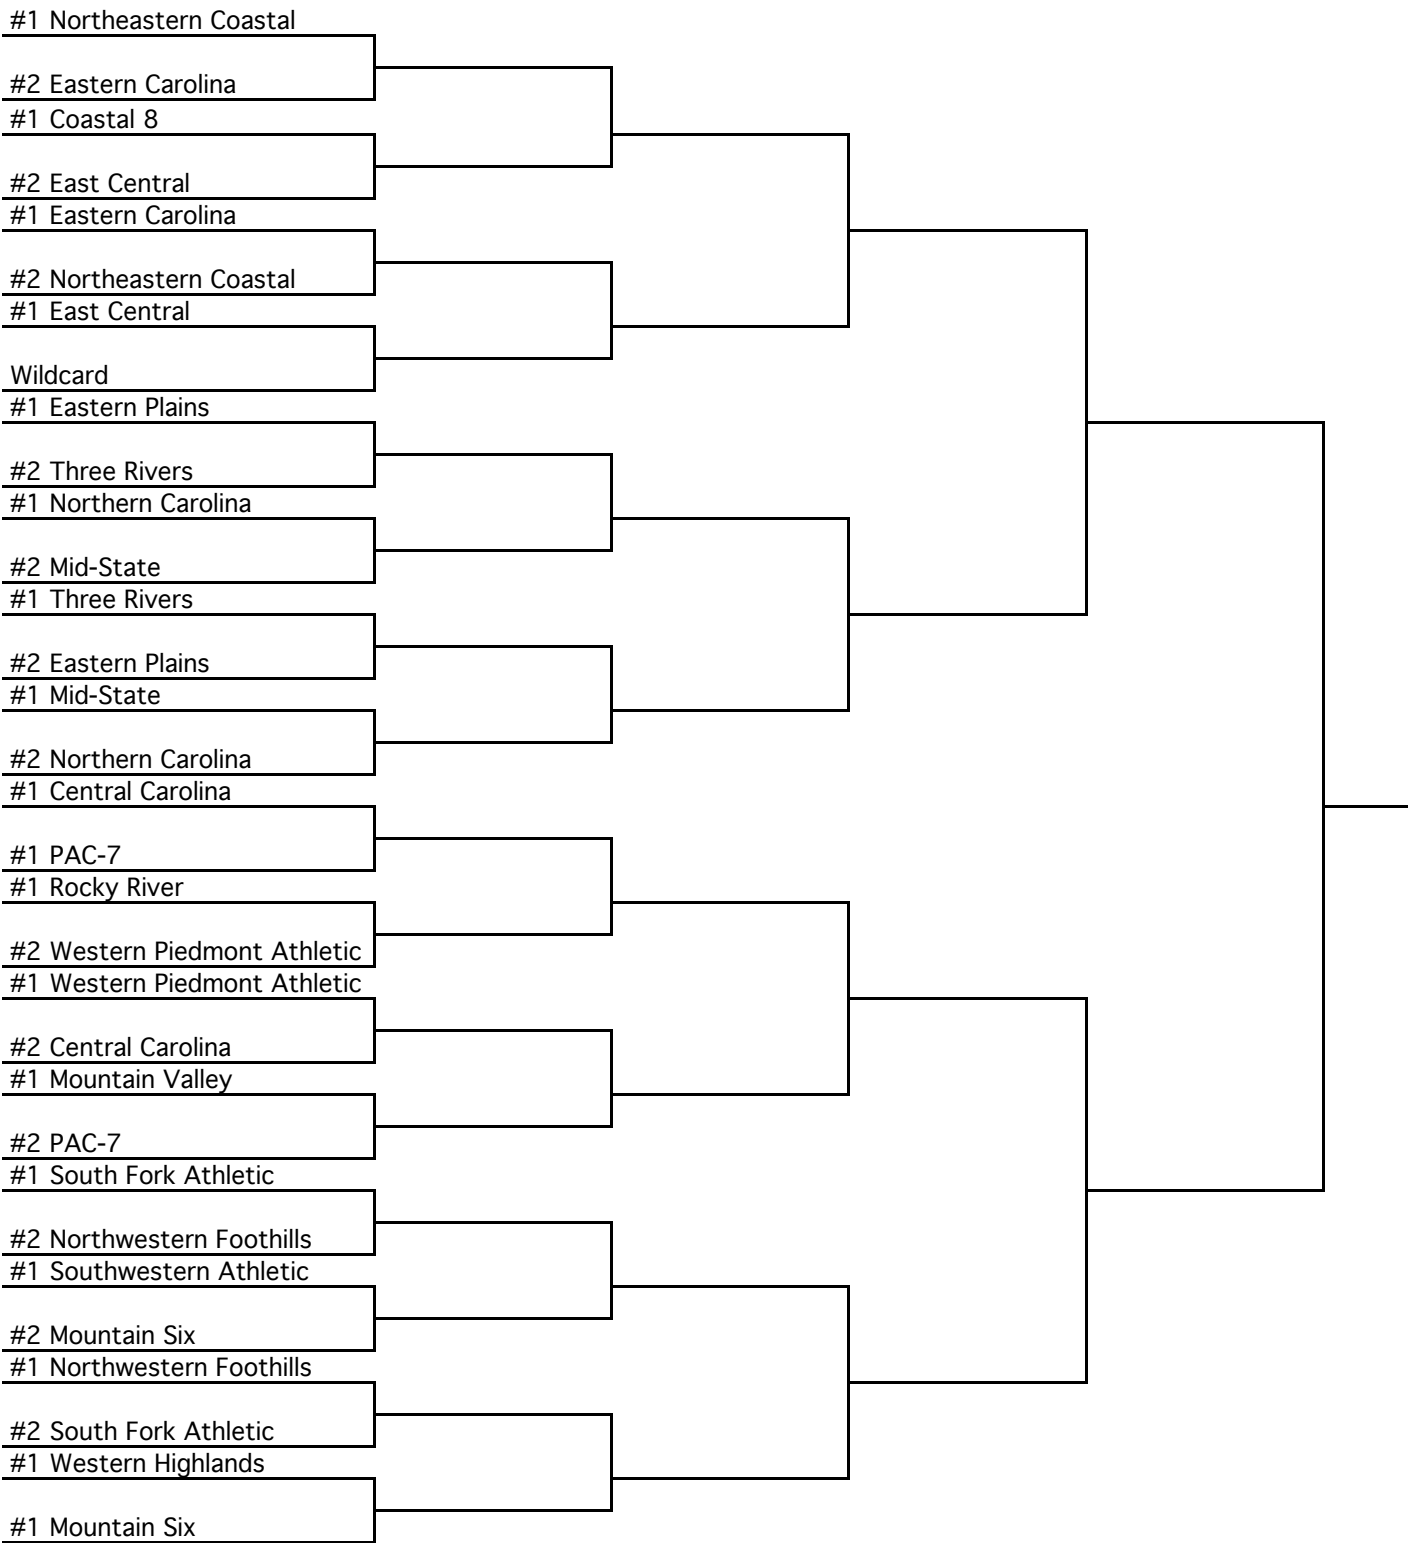

2017-2018 Women's Tennis

1A

2017-2018 Women's Tennis

2A

2017-2018 Women's Tennis

3A

#1 Coastal

#1 Mideastern

#1 Big East

#2 Greater Neuse

#1 Eastern Carolina

#2 Coastal

#1 Greater Neuse

#2 Big East

#1 Patriot Athletic

#2 Big Eight

#1 Tri-County

#2 Mid-State

#1 Big Eight

#2 Patriot Athletic

#1 Mid-State

#2 Tri-County

#1 Mid-Piedmont

#2 North Piedmont