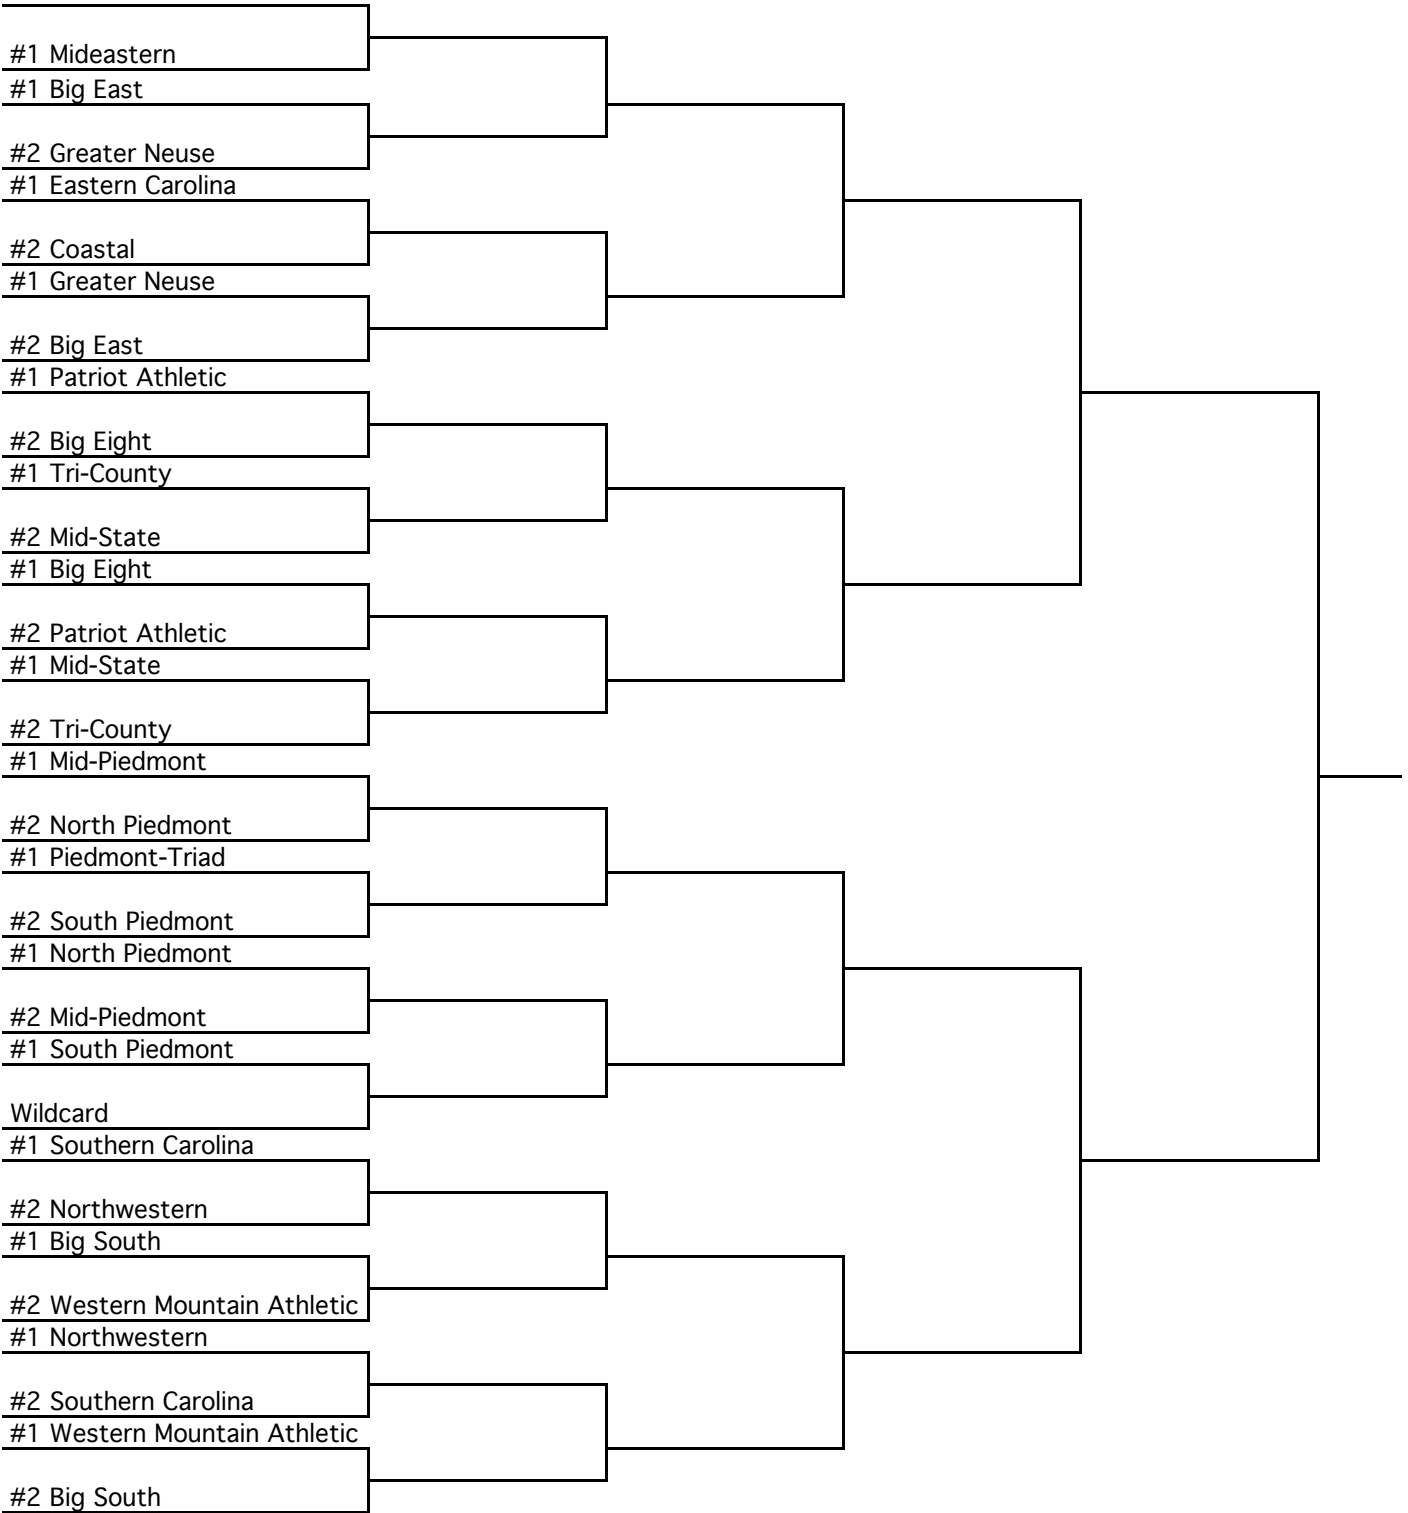

#1 Piedmont-Triad

#2 South Piedmont

#1 North Piedmont

#2 Mid-Piedmont

#1 South Piedmont

Wildcard

#1 Southern Carolina

#2 Northwestern

#1 Big South

#2 Western Mountain Athletic

#1 Northwestern

#2 Southern Carolina

#1 Western Mountain Athletic

#2 Big South

2017-2018 Women's Tennis

4A

#1 Mideastern

#2 Northern Athletic

#1 Eastern Carolina

Wildcard

#1 Northern Athletic

#2 CAP-7

#1 Patriot Athletic

Wildcard

#1 Metro

Wildcard

#1 Central Piedmont

Wildcard

#2 So Meck 7

#2 Southwestern

#1 I-Meck

Wildcard