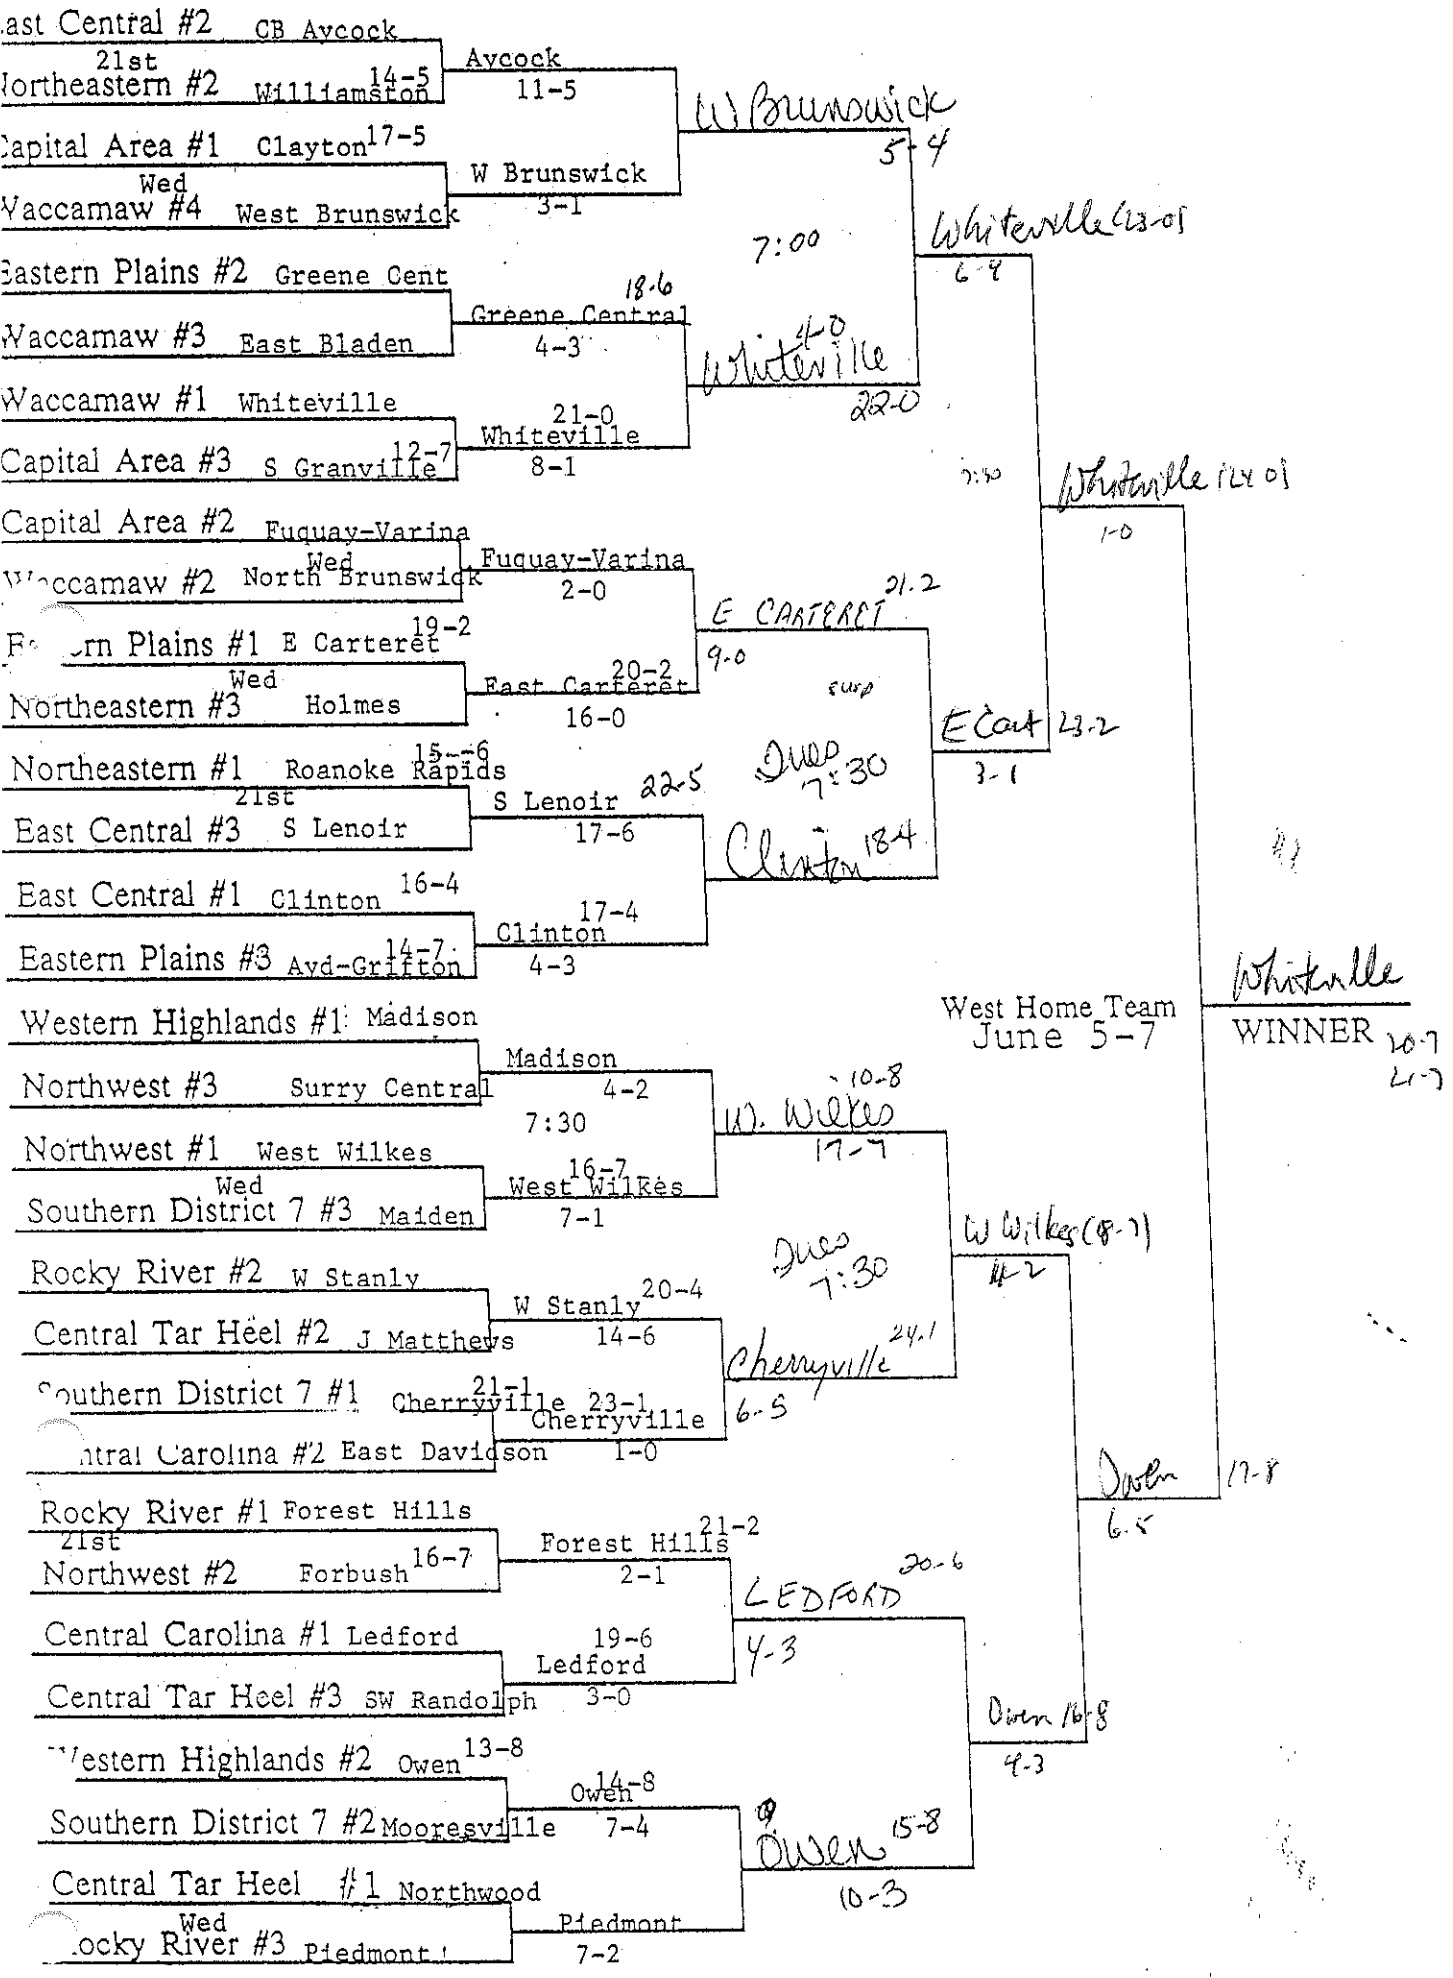

# CLASS AA BASEBALL CHAMPIONSHIPS - 1991

Home Team top line: May 21 Bottom Line May 24 Top Line May 28 Bottom Line May 31

*Handwritten initials*

CHAMPIONSHIPS - 1991

Bottom line May 21

Tobacco Belt #3	Jamesville
Albemarle #1	Manteo 18-3
Coastal Plains #3	Jones 11-9
Southern 8 #2	Tabor City
Albemarle #3	Perquimans
Tobacco Belt #1	Roanoke
Carolina #3	Rosewood
Coastal Plains #1	SW Onslow 19-0
Southern 8 #3	Bladenboro 16-7
Carolina #1	Midway
Coastal Plains #2	Swansboro
Albemarle #2	Currituck
Carolina #4	Princeton
Southern 8 #1	Acme-Delco
Carolina #2	North Johnston
Tobacco Belt #2	Columbia
Central Tar Heel #3	S Stanly
Lumber River #1	St. Pauls
Central Tar Heel #2	N Moore
Lumber River #2	Orrum Wed
Blue Ridge #3	Elkin
Central Tar Heel #1	East Montgomery 14-6
Lumber River #3	Magnolia
Blue Ridge #1	Alleghany Wed
Blue Ridge #2	East Wilkes
Appalachian #1	Hendersonville Wed
Smoky Mountain #2	Swain
Far West #2	Blue Ridge
Appalachian #2	Edneyville
Smoky Mountain #1	Hayesville
Smoky Mountain #3	Robbinsville
Far West #1	Highlands

Top line May 24
Manteo 19-3
5-4
Fri 4:00
Tabor City 7-6
15-5
Roanoke
4-3
SW Onslow 20-0
12-3
Midway 19-4
8-4
Fri 4:30
Swansboro 14-8
4-2
Princeton
14-8
N Johnston
3-1
22-1
St. Pauls
4-0
7:30
Orrum 11-7
10-4
15-6
E Montgomery
4-3
11-4
Alleghany
4-0
15-5
Hendersonville
4-2
Swain
18-0
13-5
Hayesville
9-3
Robbinsville
8-5