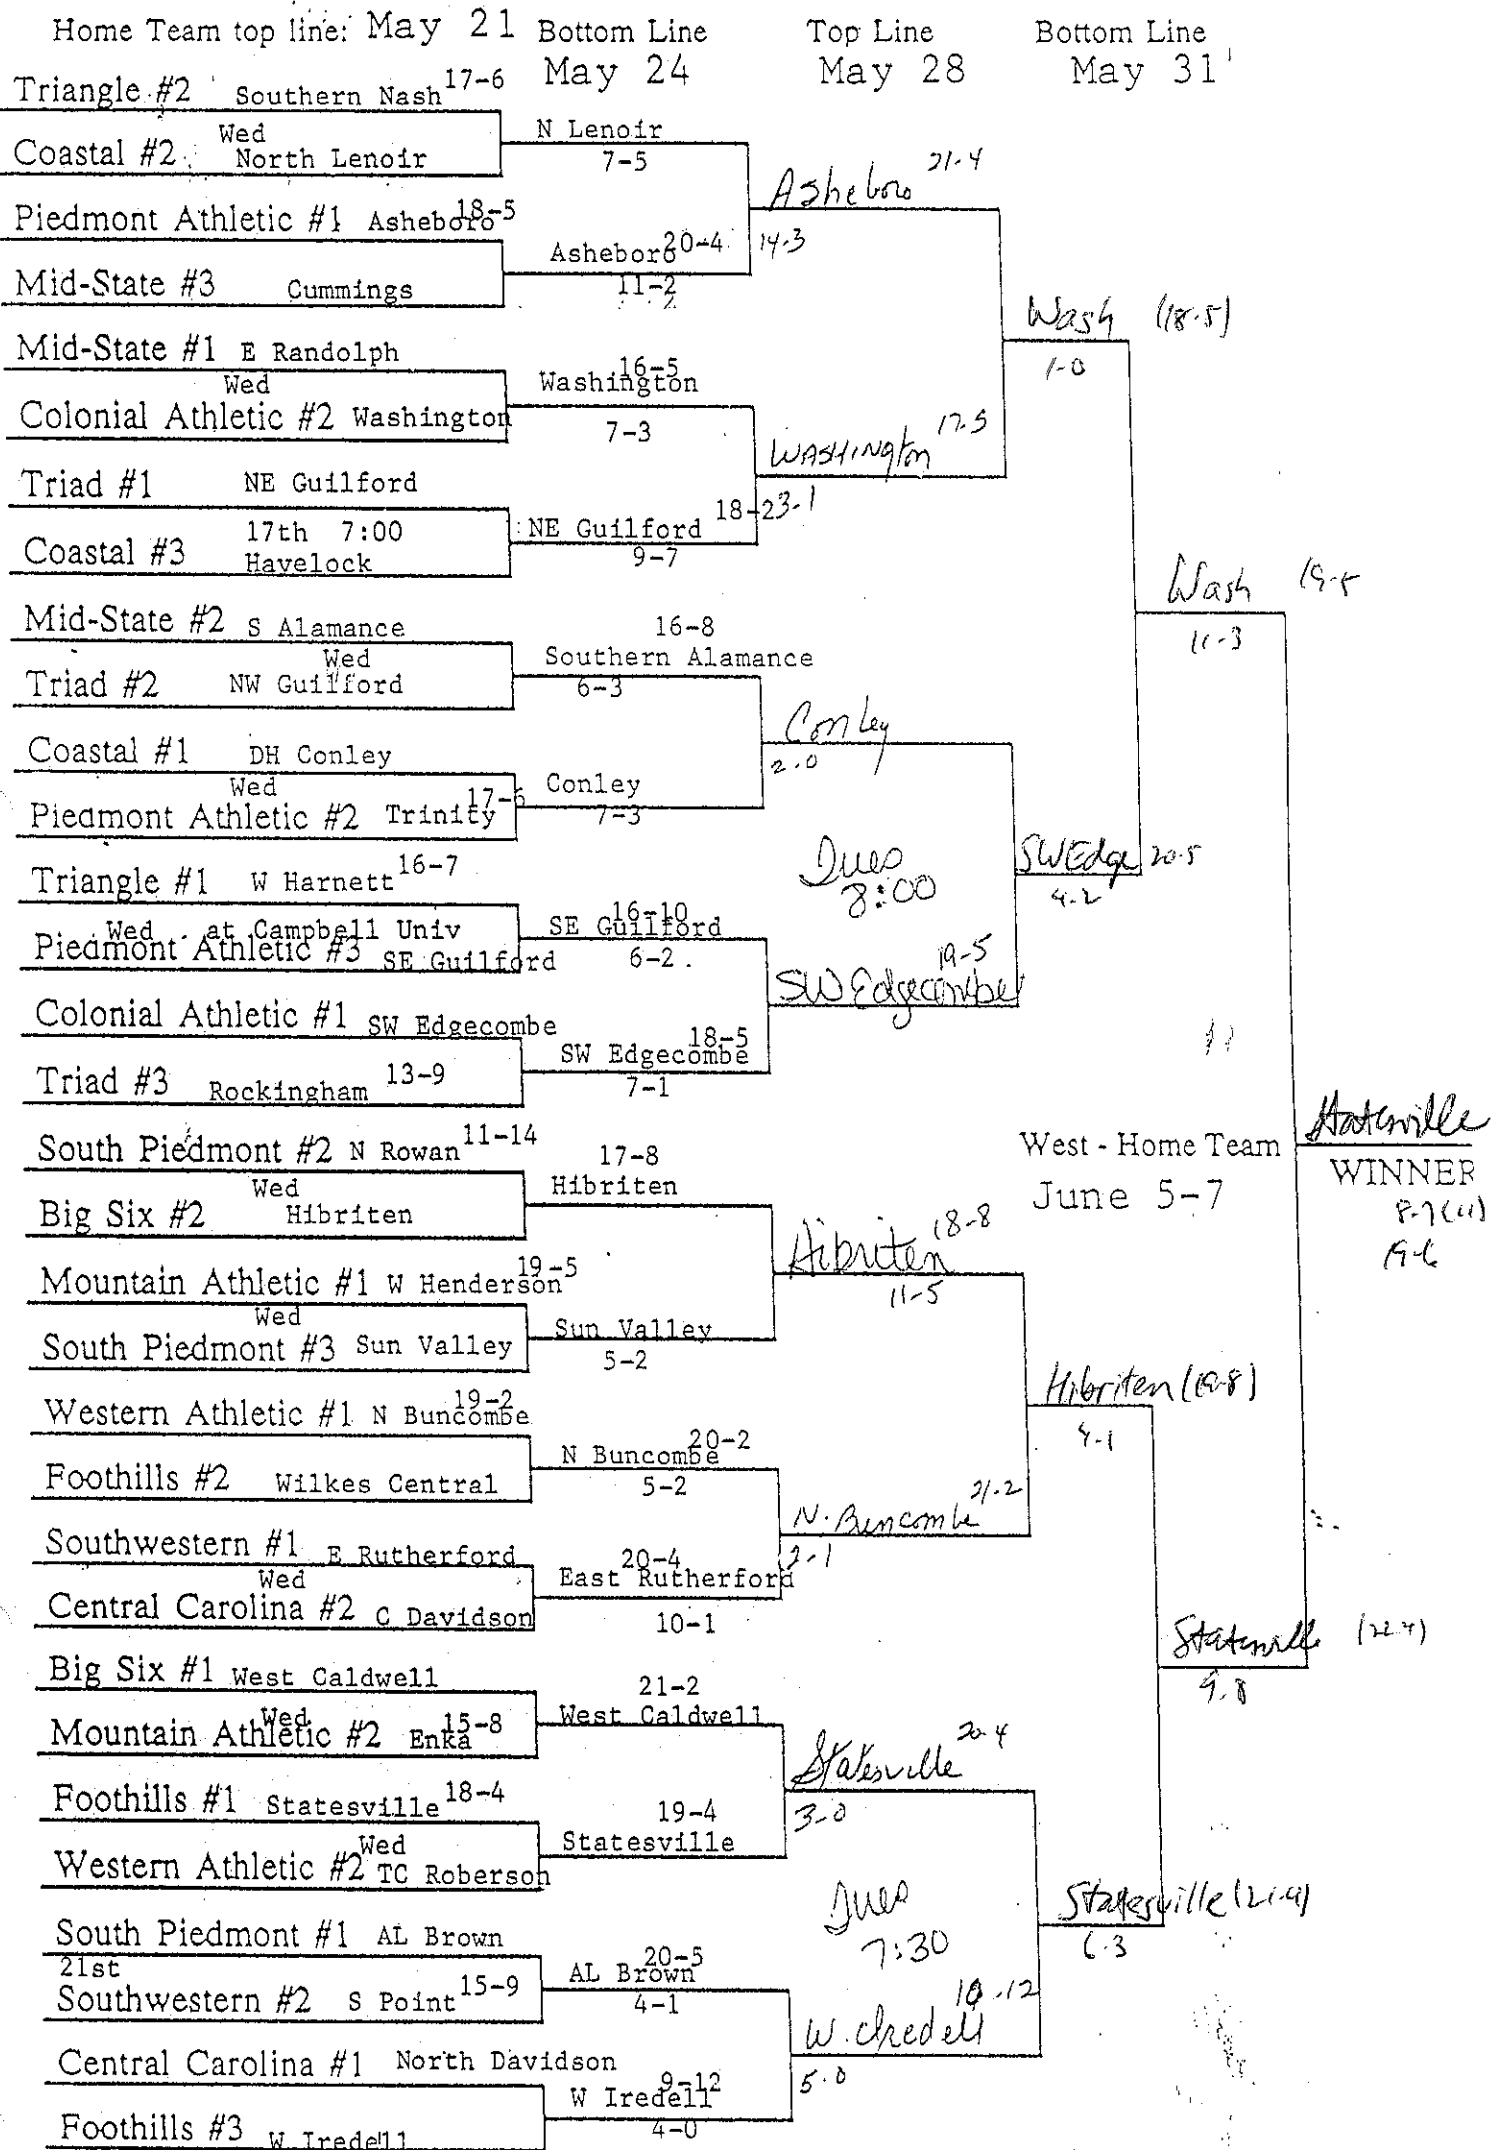

Handwritten initials

NORTH CAROLINA HIGH SCHOOL ATHLETIC ASSOCIATION

celebrating 75 years of commitment to excellence

POST OFFICE BOX 3216
FINLEY GOLF COURSE ROAD

CHAPEL HILL, NC 27515-3216
PHONE: (919) 962-2345

CLASS 1A BASEBALL

CHAMPIONSHIPS - 1991

Bottom line May 21

Tobacco Belt #3	Jamesville
Albemarle #1	Manteo 18-3
Coastal Plains #3	Jones 11-9
Southern 8 #2	Tabor City
Albemarle #3	Perquimans
Tobacco Belt #1	Roanoke
Carolina #3	Rosewood
Coastal Plains #1	SW Onslow 19-0
Southern 8 #3	Bladenboro 16-7
Carolina #1	Midway
Coastal Plains #2	Swansboro
Albemarle #2	Currituck
Carolina #4	Princeton
Southern 8 #1	Acme-Delco
Carolina #2	North Johnston
Tobacco Belt #2	Columbia
Central Tar Heel #3	S Stanly
Lumber River #1	St. Pauls
Central Tar Heel #2	N Moore
Lumber River #2	Orrum Wed
Blue Ridge #3	Elkin
Central Tar Heel #1	East Montgomery 14-6
Lumber River #3	Magnolia
Blue Ridge #1	Alleghany Wed
Blue Ridge #2	East Wilkes
Appalachian #1	Hendersonville Wed
Smoky Mountain #2	Swain
Far West #2	Blue Ridge
Appalachian #2	Edneyville
Smoky Mountain #1	Hayesville
Smoky Mountain #3	Robbinsville
Far West #1	Highlands

Top line May 24
Manteo 19-3
5-4
Fri 4:00
Tabor City 7-6
15-5
Roanoke
4-3
SW Onslow 20-0
12-3
Midway 19-4
8-4
Fri 4:30
Swansboro 14-8
4-2
Princeton
14-8
N Johnston
3-1
22-1
St. Pauls
4-0
7:30
Orrum 11-7
10-4
15-6
E Montgomery
4-3
11-4
Alleghany
4-0
15-5
Hendersonville
4-2
Swain
18-0
13-5
Hayesville
9-3
Robbinsville
8-5

Bottom line May 28
May 28
20-3
MANTEO

Top line May 31
SW Onslow (22-0)

SW Onslow 21-0
9-1

Midway 20-4
4-0

Midway (21-4)
7-0

N. Johnston
6-1

Top line June 5-7
St Pauls
WINNER
11-12
13-2
18-3

St Pauls 3-1
23-1

SW 4:15

E Montgomery 2-1
5-16-6

SWAIN Co. 16-2
3-2

Swain (17-2)
13-1

Robbinsville 9-10
8-5

Top line May 31
SW Onslow (22-0)

SW Onslow 23-0
9-2

Midway (21-4)
7-0

Top line June 5-7
St Pauls
WINNER
11-12
13-2
18-3

St Pauls 3-1
23-1

SWAIN Co. 16-2
3-2

Swain (17-2)
13-1

Robbinsville 9-10
8-5

PEPSI-COLA: OFFICIAL SPONSOR OF THE NCHSAA's 75TH ANNIVERSARY

CLASS AAA BASEBALL CHAMPIONSHIPS - 1991