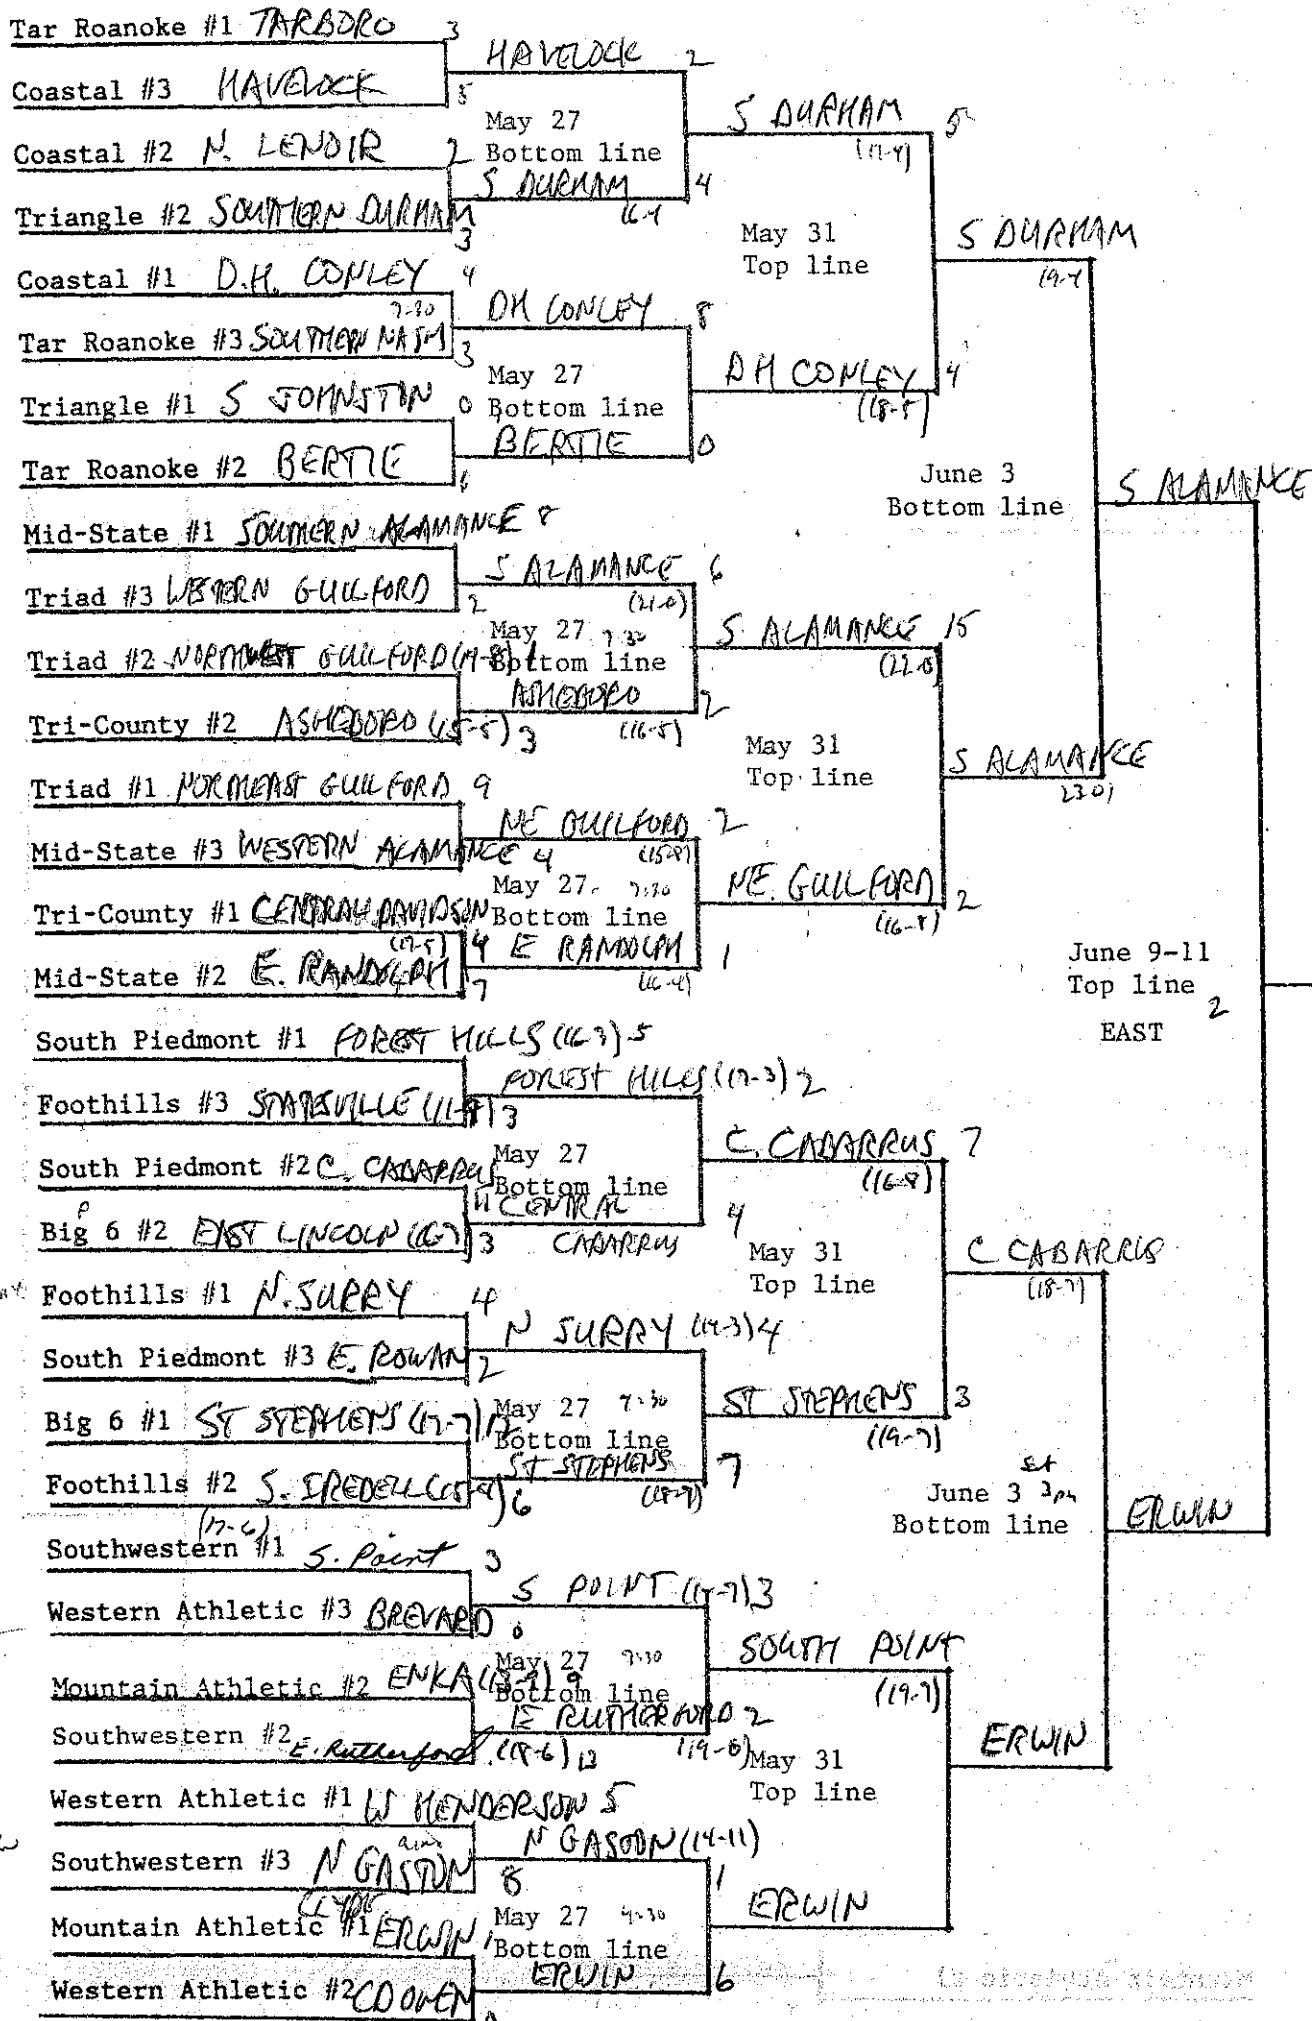

NORTH CAROLINA HIGH SCHOOL ATHLETIC ASSOCIATION

POST OFFICE BOX 3216
FINLEY GOLF COURSE ROAD

CHAPEL HILL, NC 27515
PHONE: (919) 962-2345

1987-88 BASEBALL CHAMPIONSHIP - CLASS AAA

Note: All first round games are scheduled for May 24 at the top line.