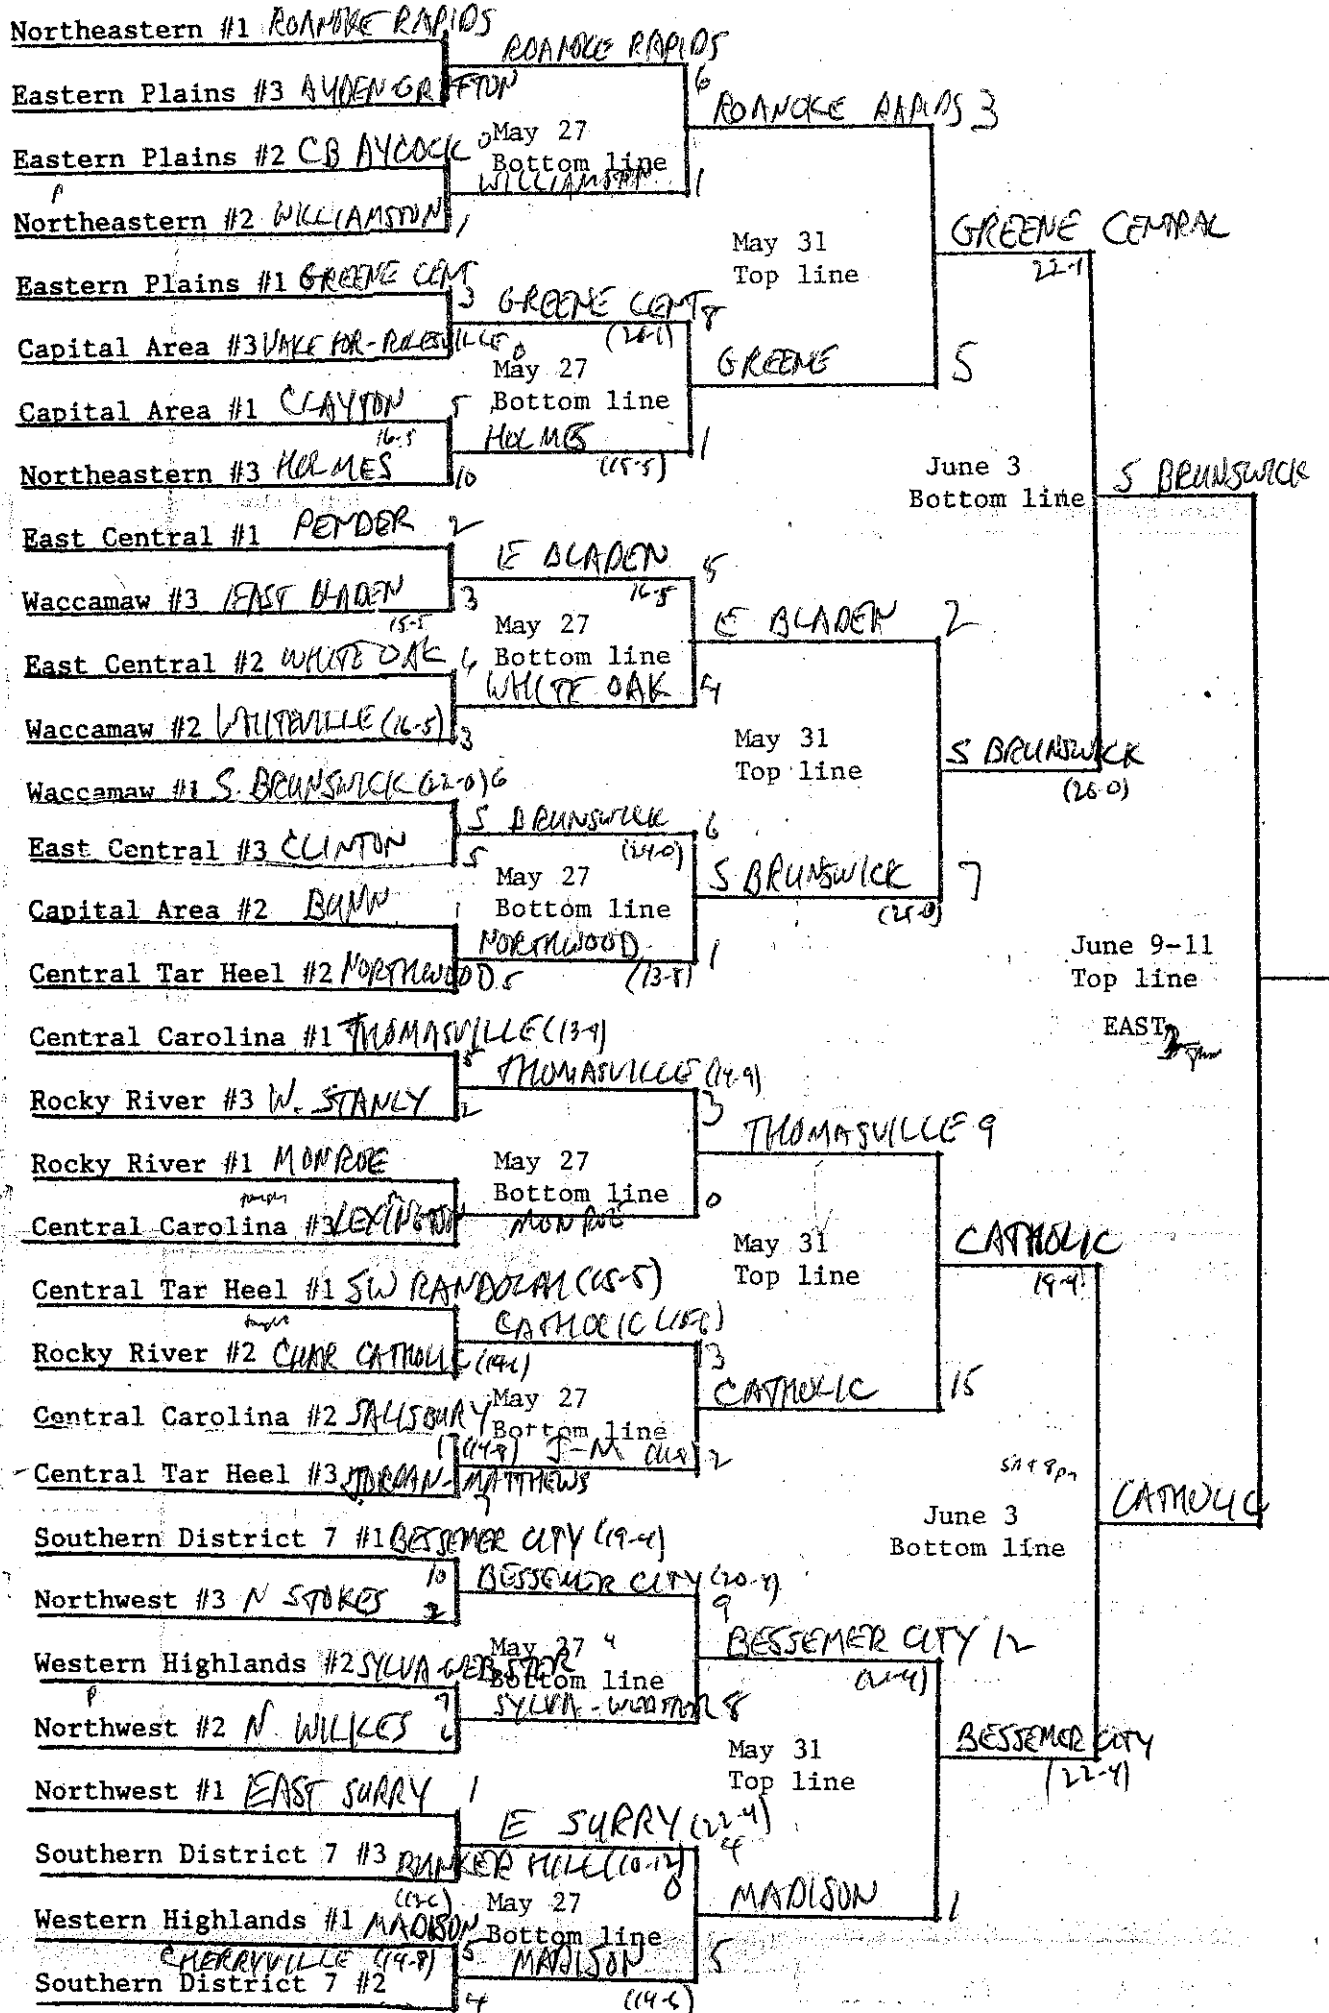

1987-88 BASEBALL CHAMPIONSHIP - CLASS AA

Note: All first round games are scheduled for May 24 at the top line.

NORTH CAROLINA HIGH SCHOOL ATHLETIC ASSOCIATION

POST OFFICE BOX 3216
FINLEY GOLF COURSE ROAD