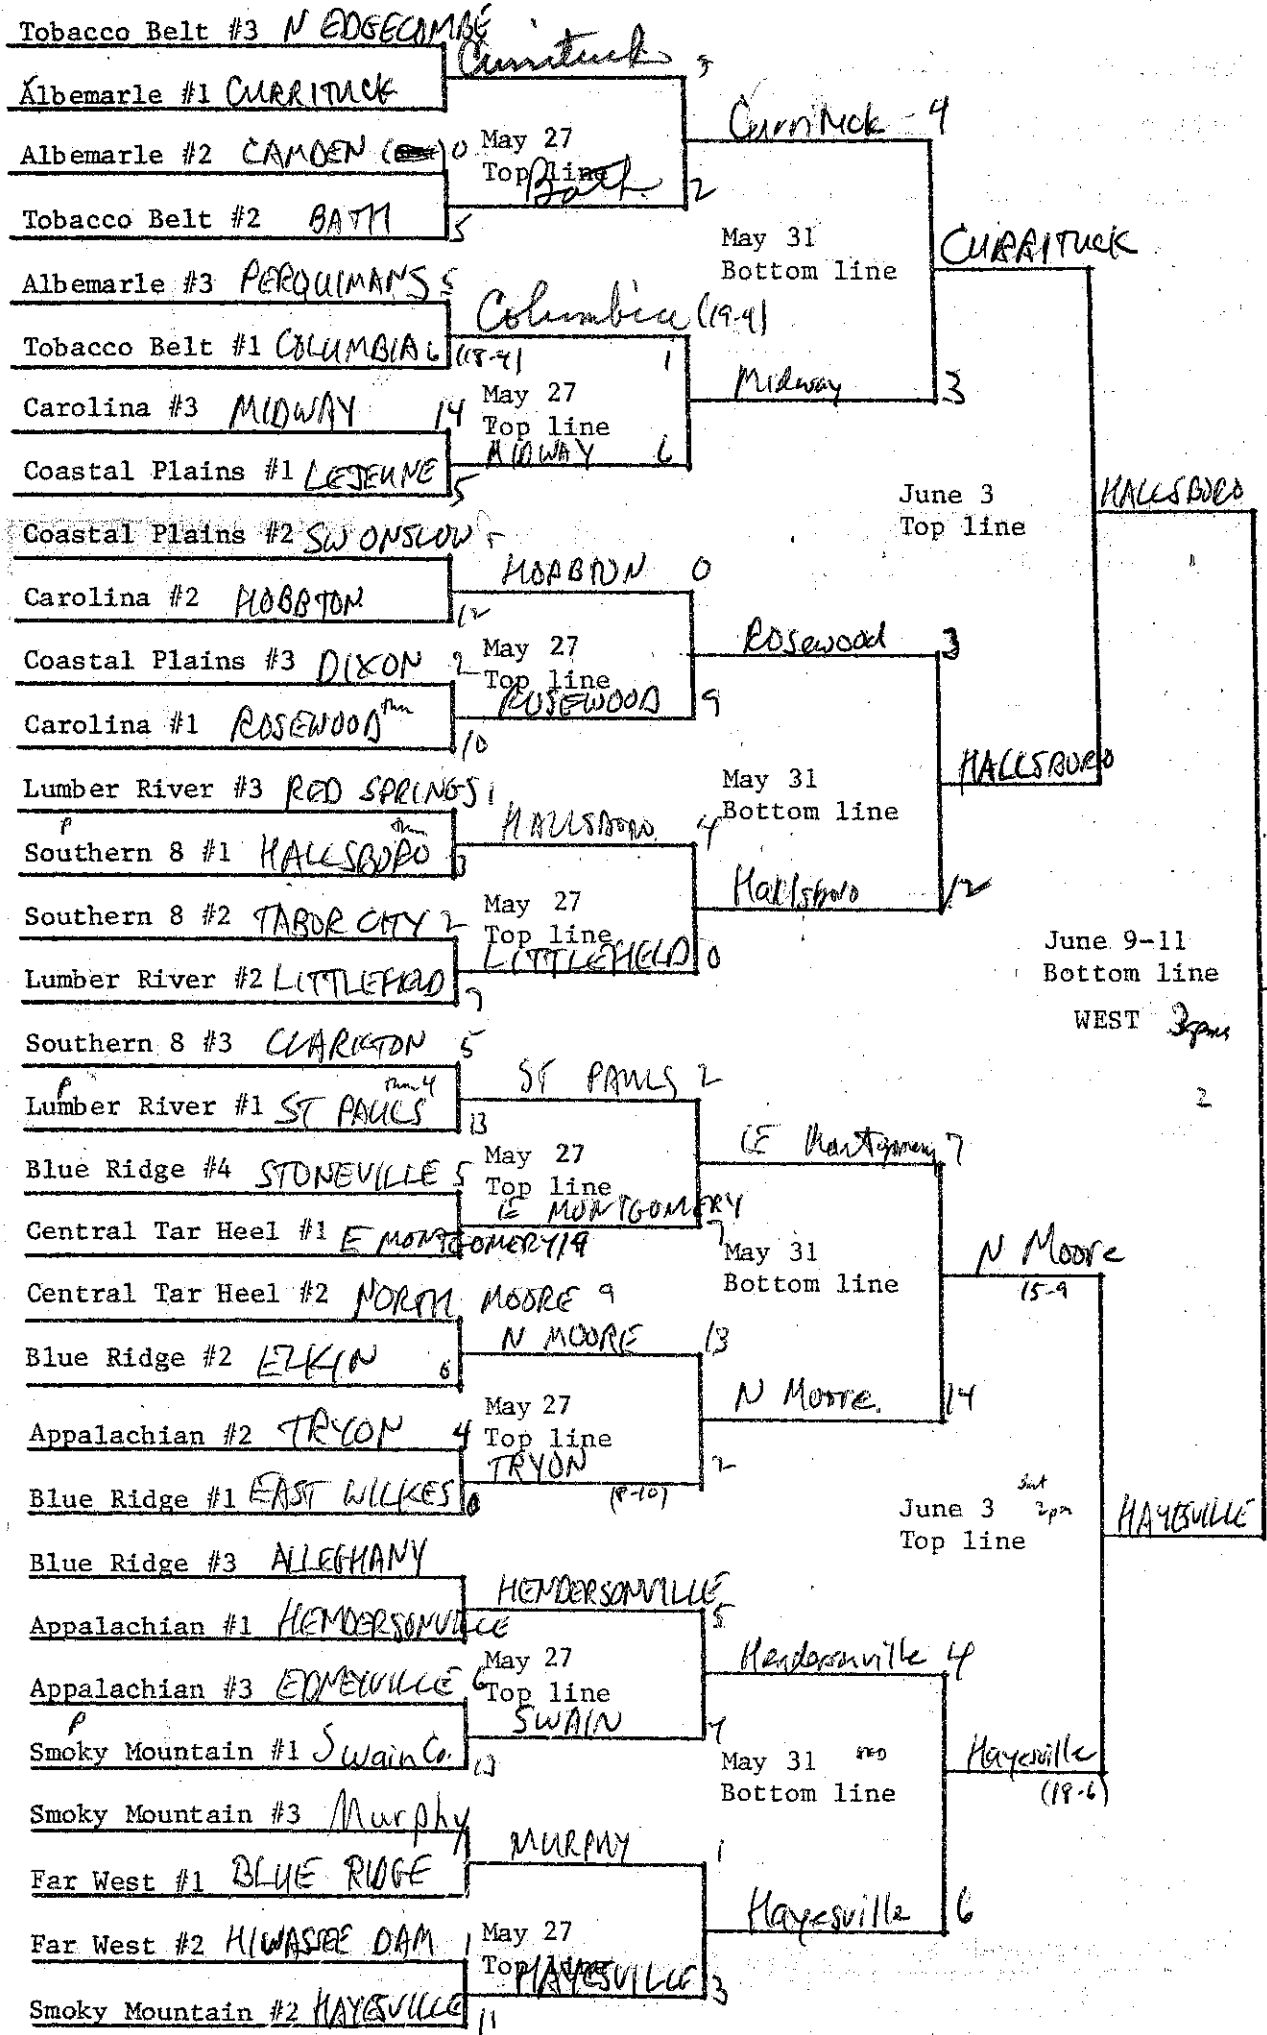

NORTH CAROLINA HIGH SCHOOL ATHLETIC ASSOCIATION

POST OFFICE BOX 3216
FINLEY GOLF COURSE ROAD

CHAPEL HILL, NC 27515
PHONE: (919) 962-2345

1987-88 BASEBALL CHAMPIONSHIP - CLASS A

Note: All first round games are scheduled for May 24 at the bottom line.

N. EDGE/CAMDEN

CAMDEN
GAMES CO.
© PATRICK, HUNTER

WILKES
ECLIPSE

MURPHY
SMITH