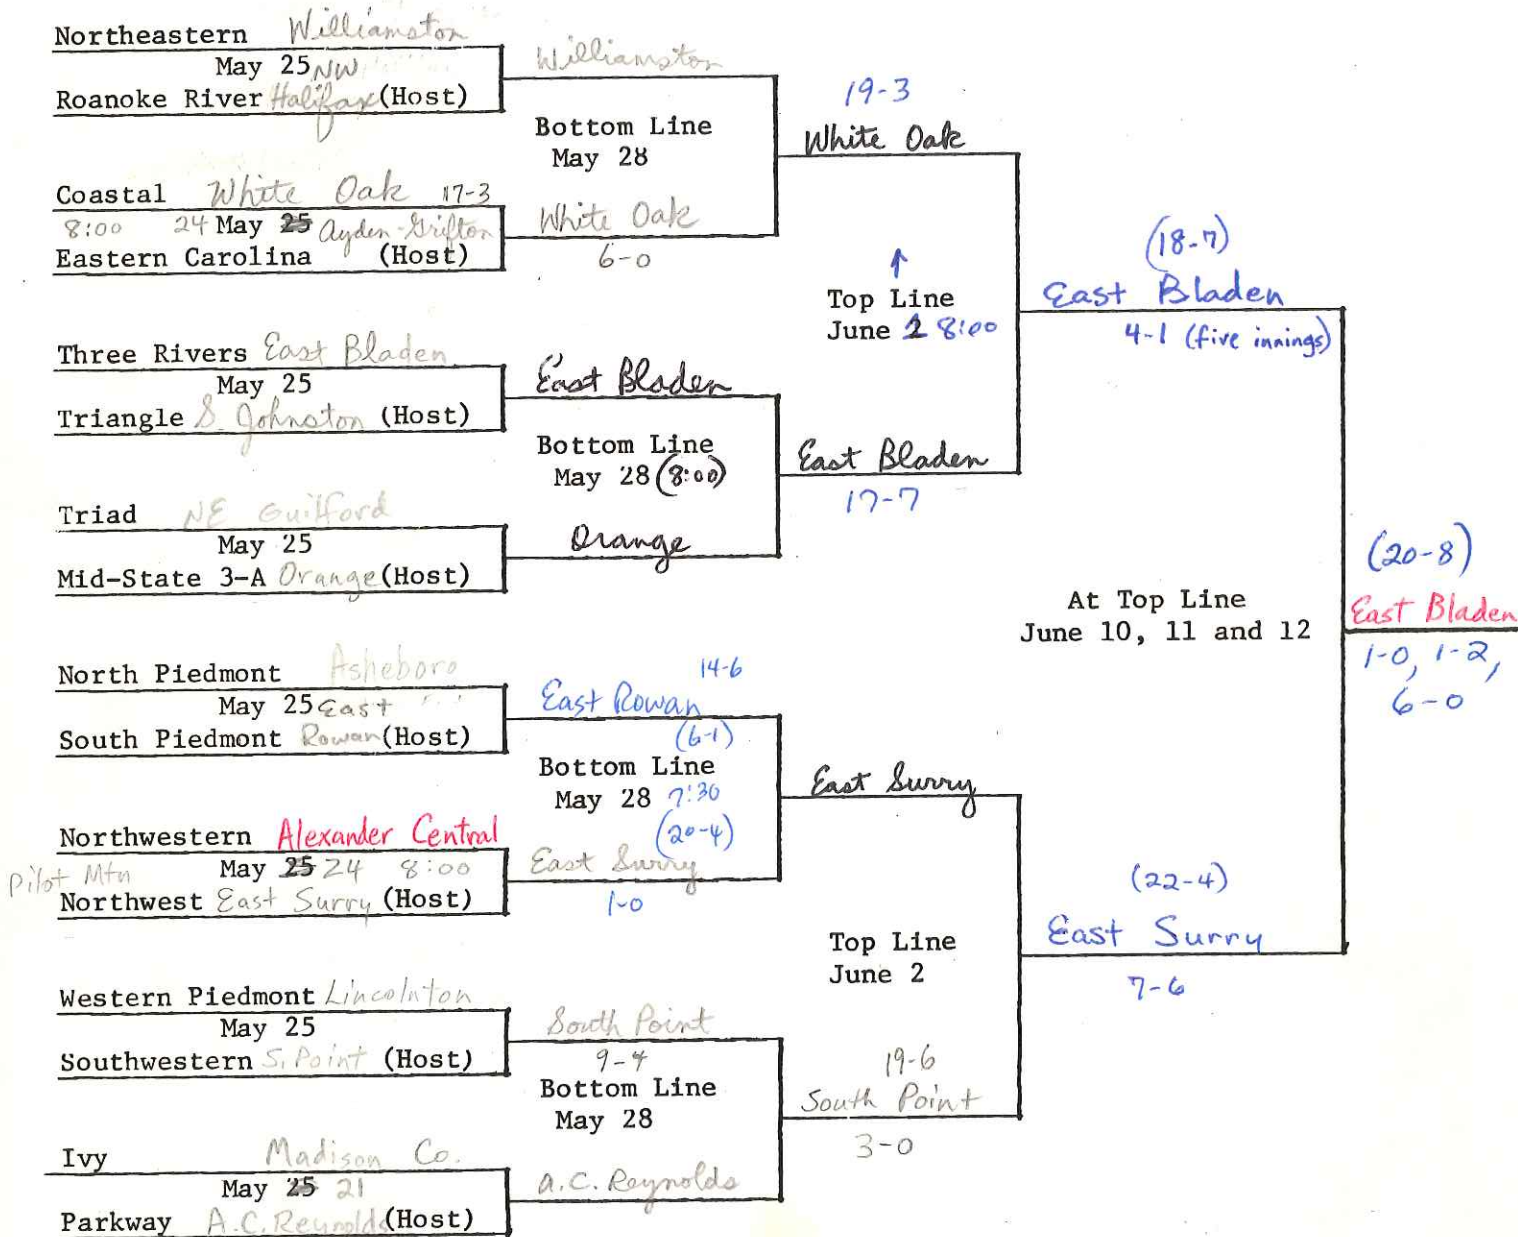

NORTH CAROLINA HIGH SCHOOL ATHLETIC ASSOCIATION, INC.
P. O. Box 3216, Chapel Hill, NC 27514
Telephone: 962-2345

Class AAA Baseball Play-off Schedule, 1982