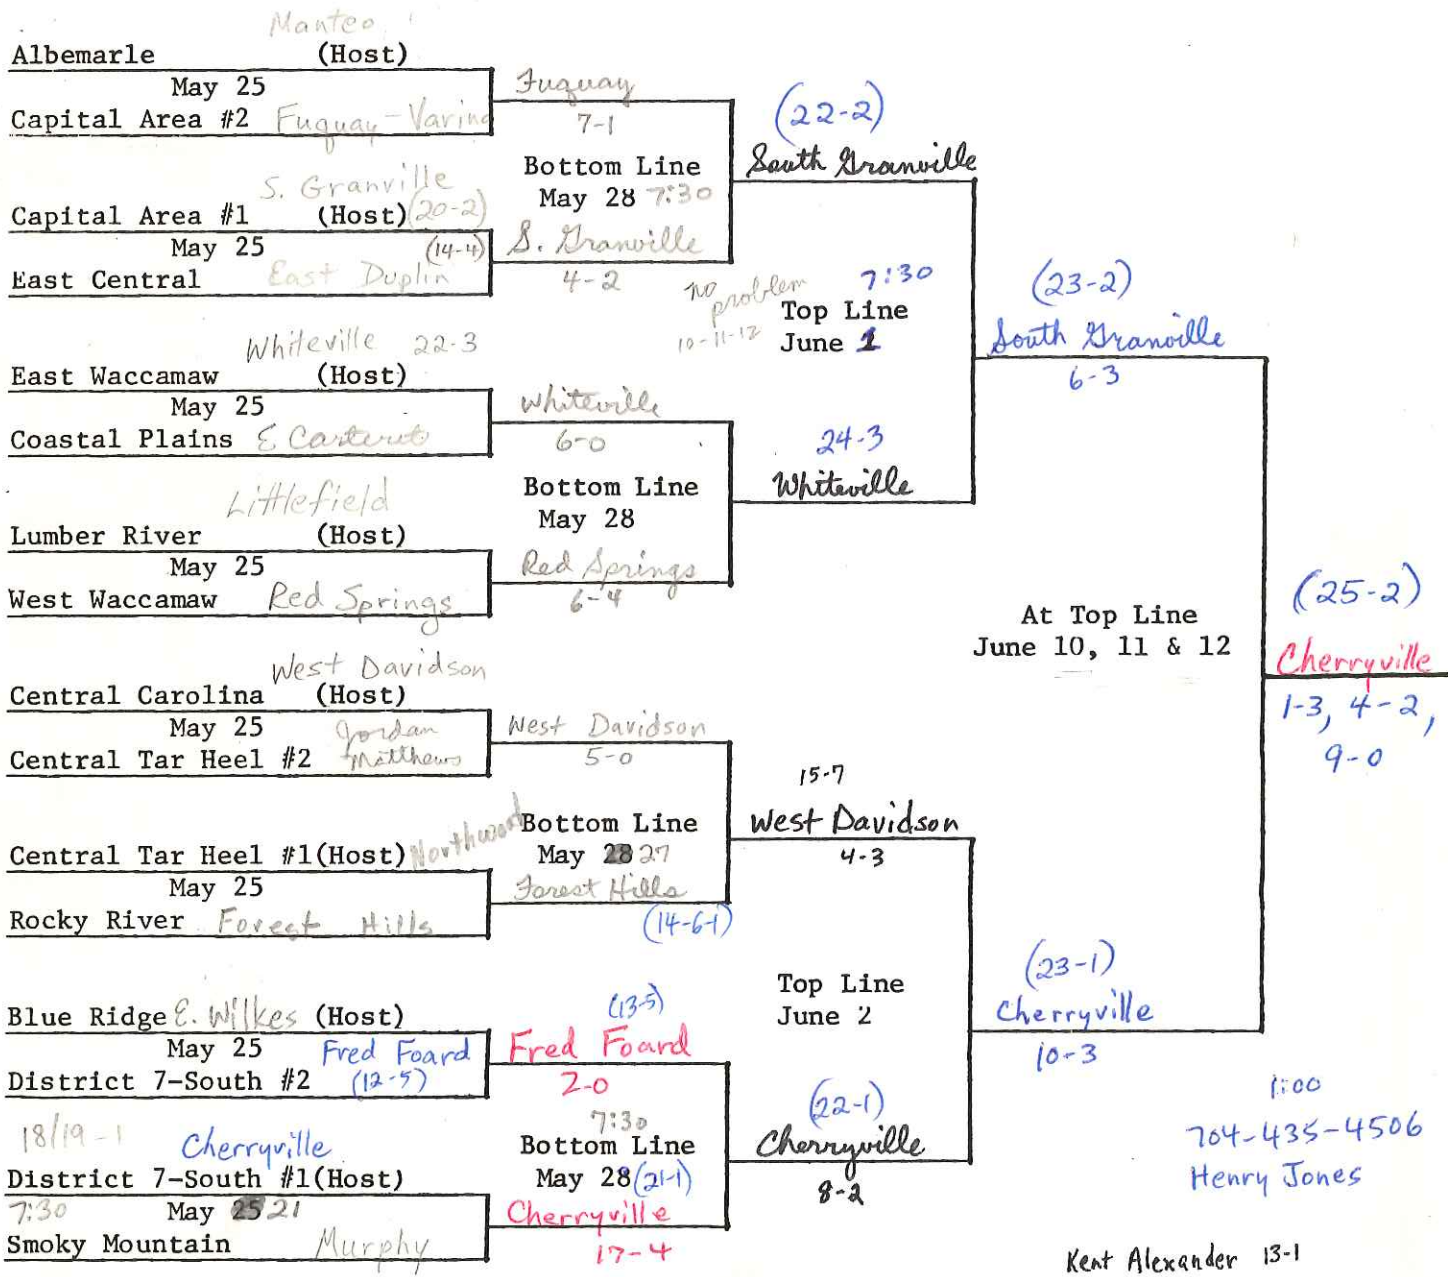

NORTH CAROLINA HIGH SCHOOL ATHLETIC ASSOCIATION, INC.
P. O. Box 3216, Chapel Hill, NC 27514
Telephone: 962-2345

Class AA Baseball Play-off Schedule, 1982

1. In the first round, where a #1 team is paired against a #2 team, the #1 team is the host. 4-1 cherryville
2. Any time a #1 team is paired against a #2 team from the same conference, the #1 team shall be the host.