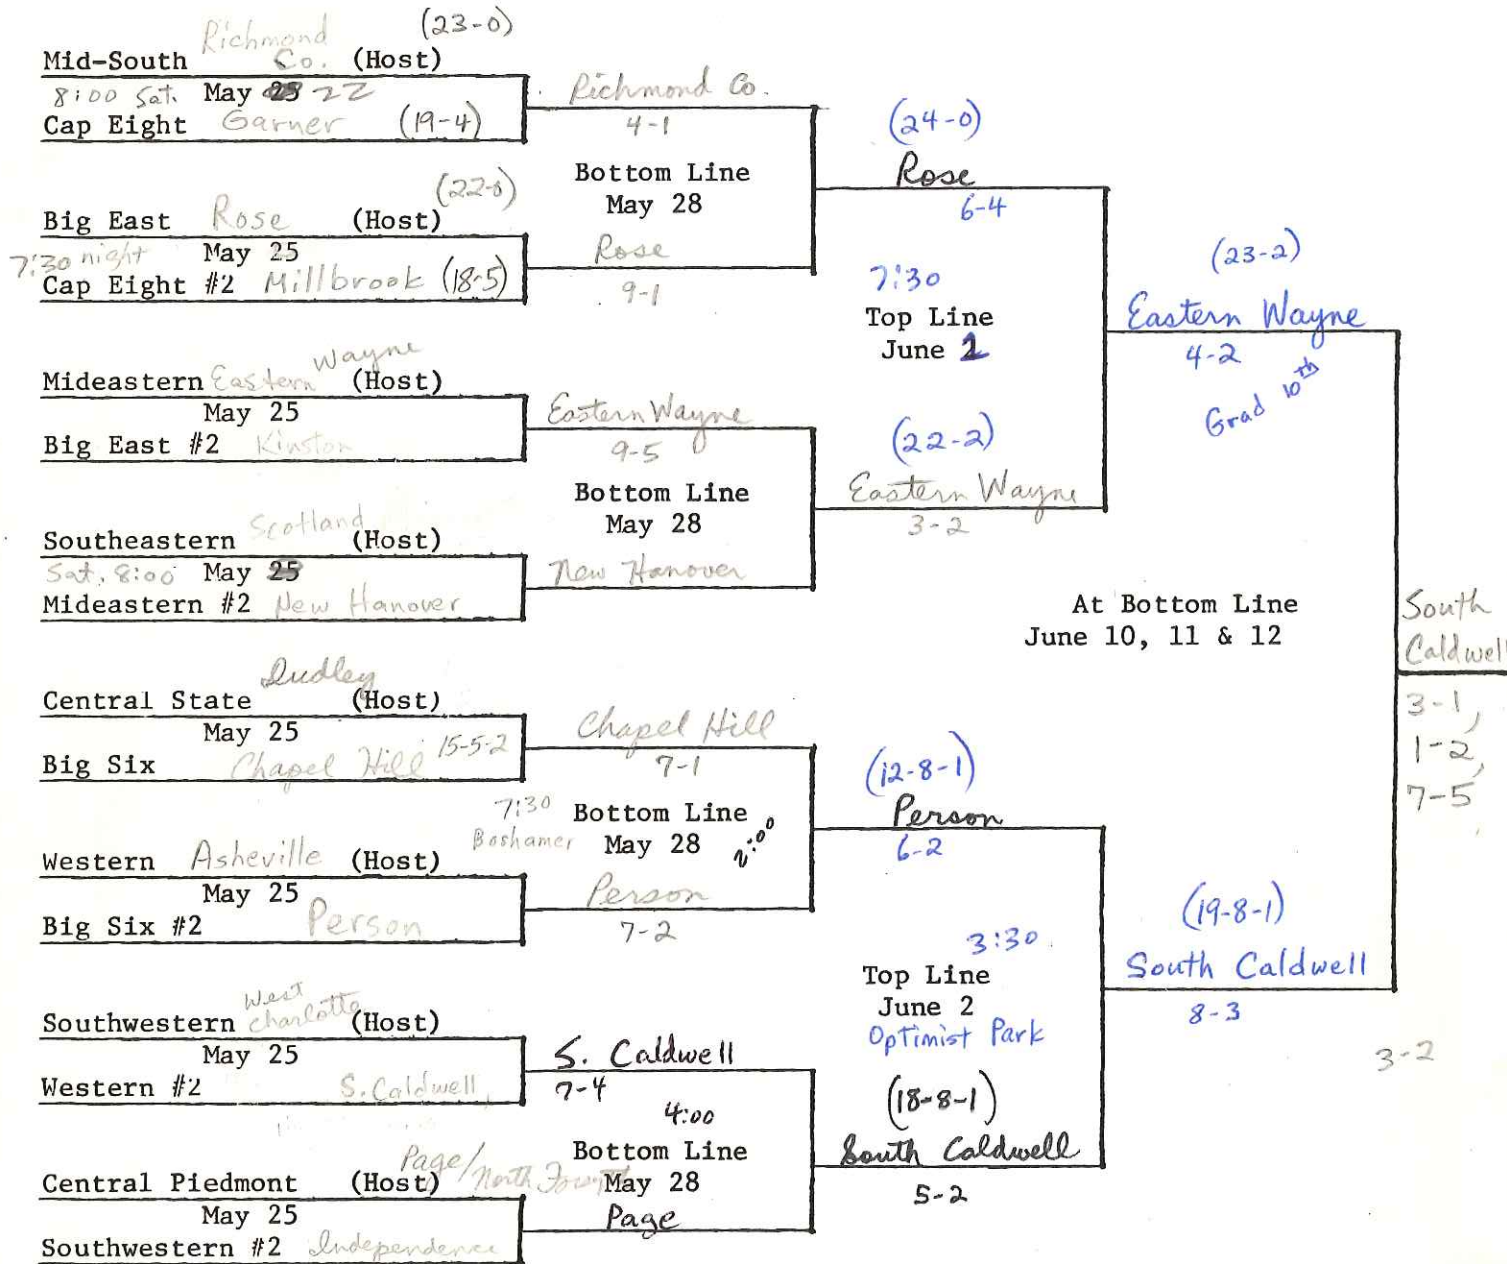

NORTH CAROLINA HIGH SCHOOL ATHLETIC ASSOCIATION, INC.
P. O. Box 3216, Chapel Hill, NC 27514
Telephone: 962-2345

Class AAAA Baseball Play-off Schedule, 1982

NOTE: Any time a #1 team is paired against a #2 team from the same conference, the #1 team shall be the host.
South Caldwell - Coach Fred Lanford