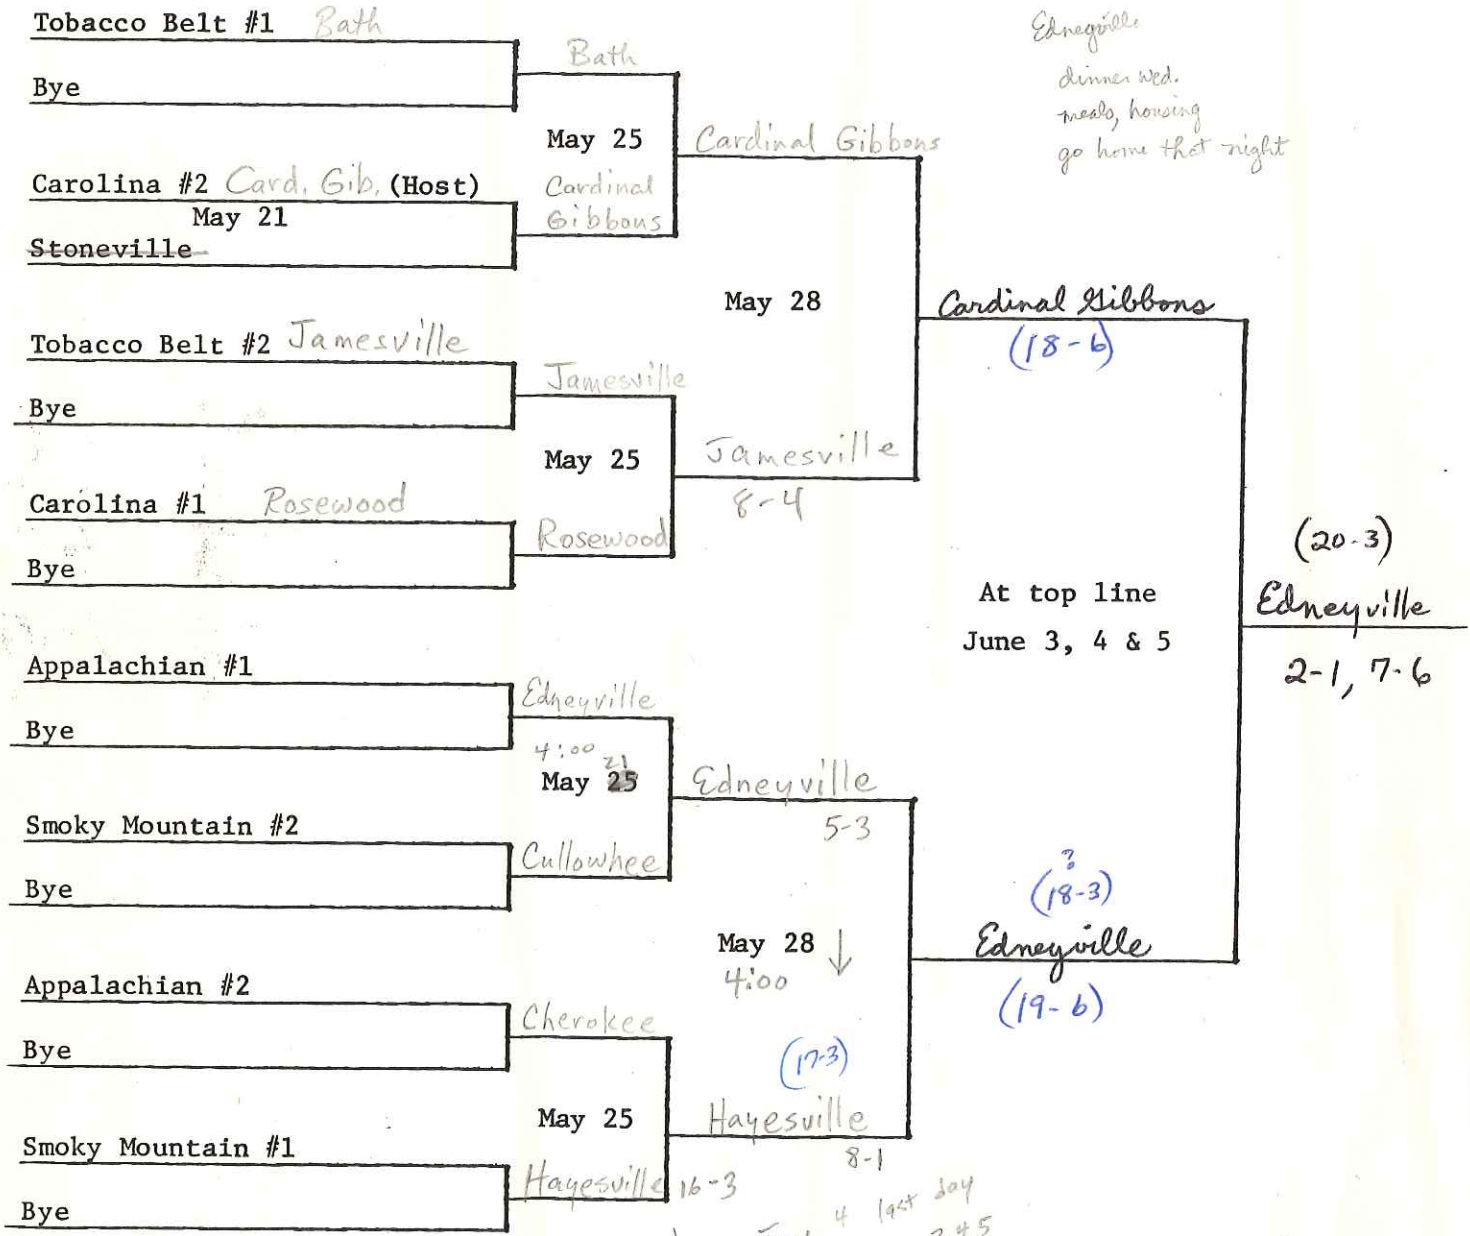

Th 3:30
 Fr 3:30
 Sat lunch time

NORTH CAROLINA HIGH SCHOOL ATHLETIC ASSOCIATION, INC.
 P. O. Box 3216, Chapel Hill, NC 27514

Class A Baseball Play-off Schedule, 1982

1. When a #1 team and #2 team receive first-round byes and meet in the second round, the #1 team is the host.
2. Any time a #1 team is paired against a #2 team from the same conference, the #1 team shall be the host.