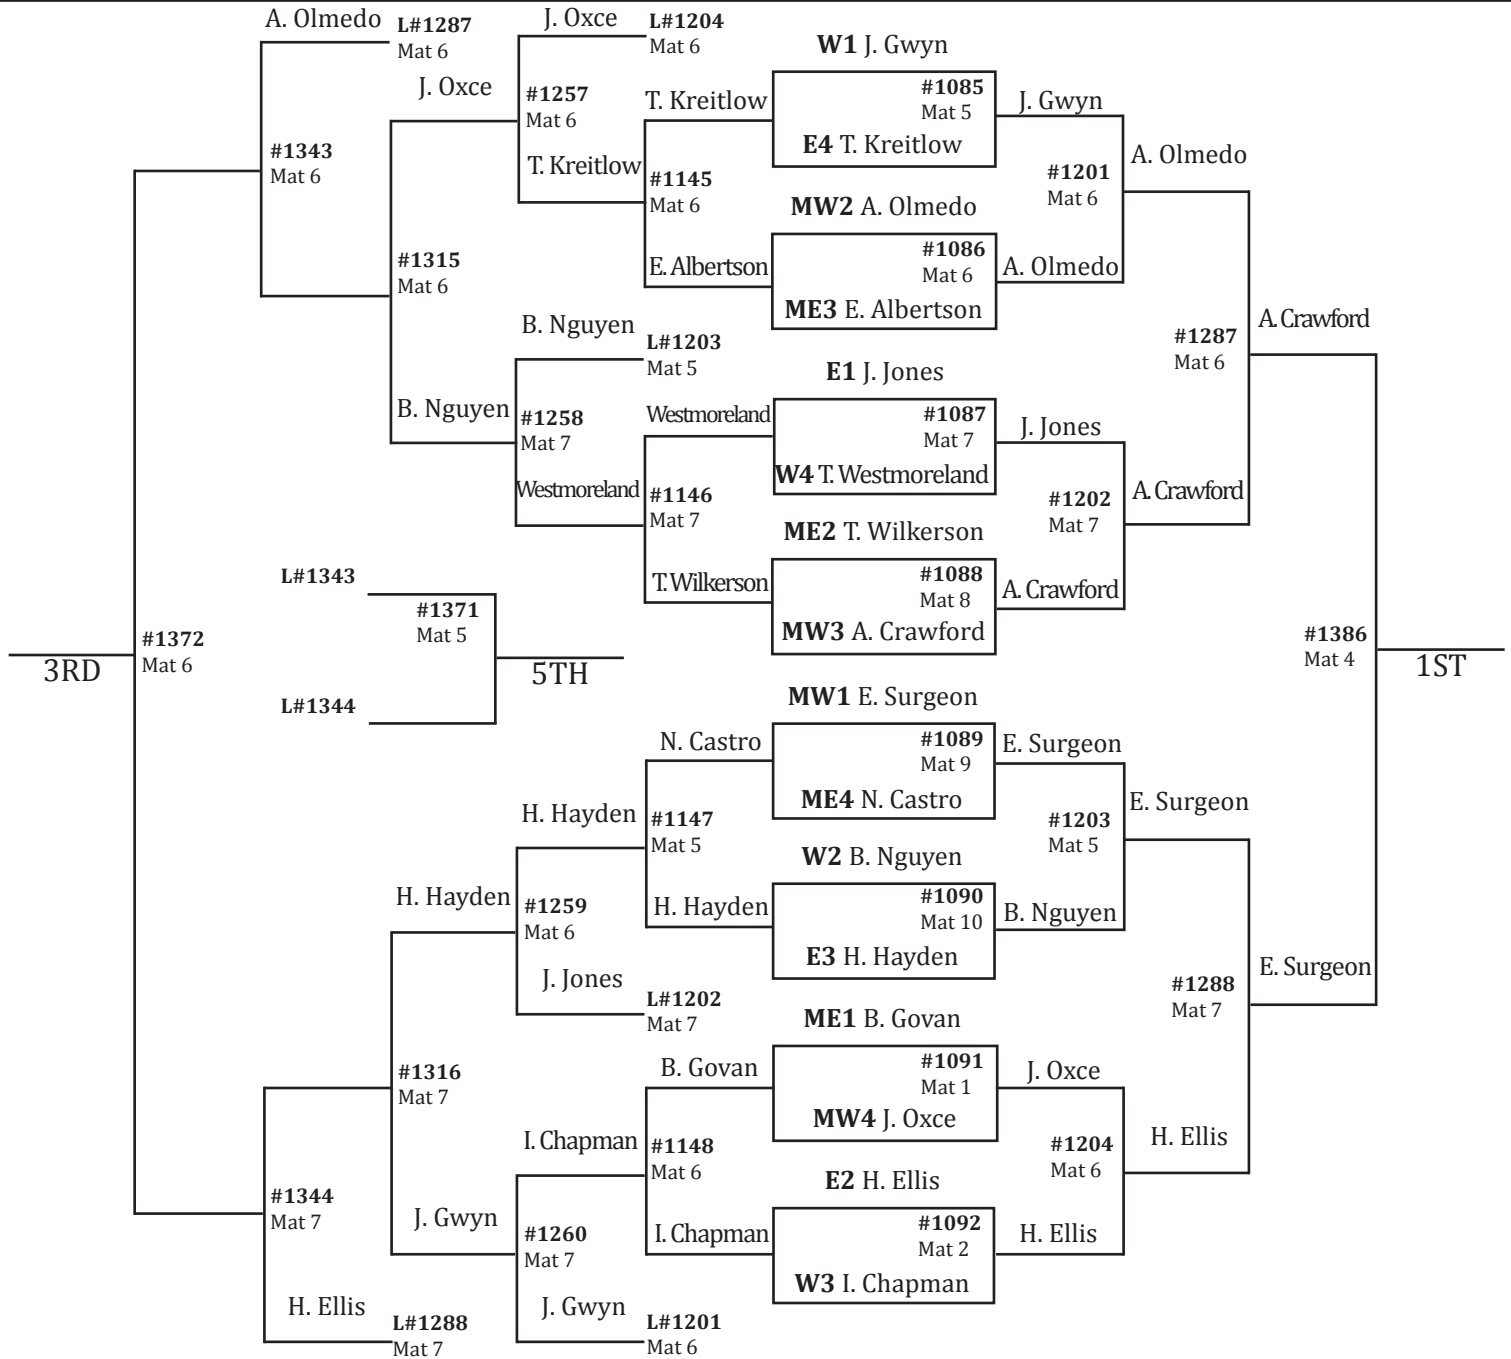

4A BRACKET - WEIGHT CLASS 285

East Regional Seeds	Mideast Regional Seeds	Midwest Regional Seeds	West Regional Seeds
#1 Josh Jones - Jr. Cape Fear (21-7)	#1 Brandon Govan - Sr. Leesville Road (42-9)	#1 Evan Surgeon - Sr. Southeast Guilford (39-0)	#1 JoVaughn Gwyn - Jr. Harding (11-1)
#2 Harley Ellis - Sr. Hoke County (42-8)	#2 Thad Wilkerson - Sr. West Johnston (23-3)	#2 Anthony Olmedo - So. Davie County (38-4)	#2 Branden Nguyen - Sr. Porter Ridge (35-7)
#3 Houston Hayden - Sr. Richmond Senior (39-7)	#3 Eric Albertson - Sr. Wakefield (12-8)	#3 Alex Crawford - Sr. Southern Alamance (28-11)	#3 Isaac Chapman - So. Alexander Central (33-10)
#4 Tanner Kreitlow - Jr. Pinecrest (28-14)	#4 Nick Castro - Jr. Green Hope (23-10)	#4 John Oxce - So. Southwest Guilford (29-9)	#4 Tyree Westmoreland - So. Mooresville (38-14)