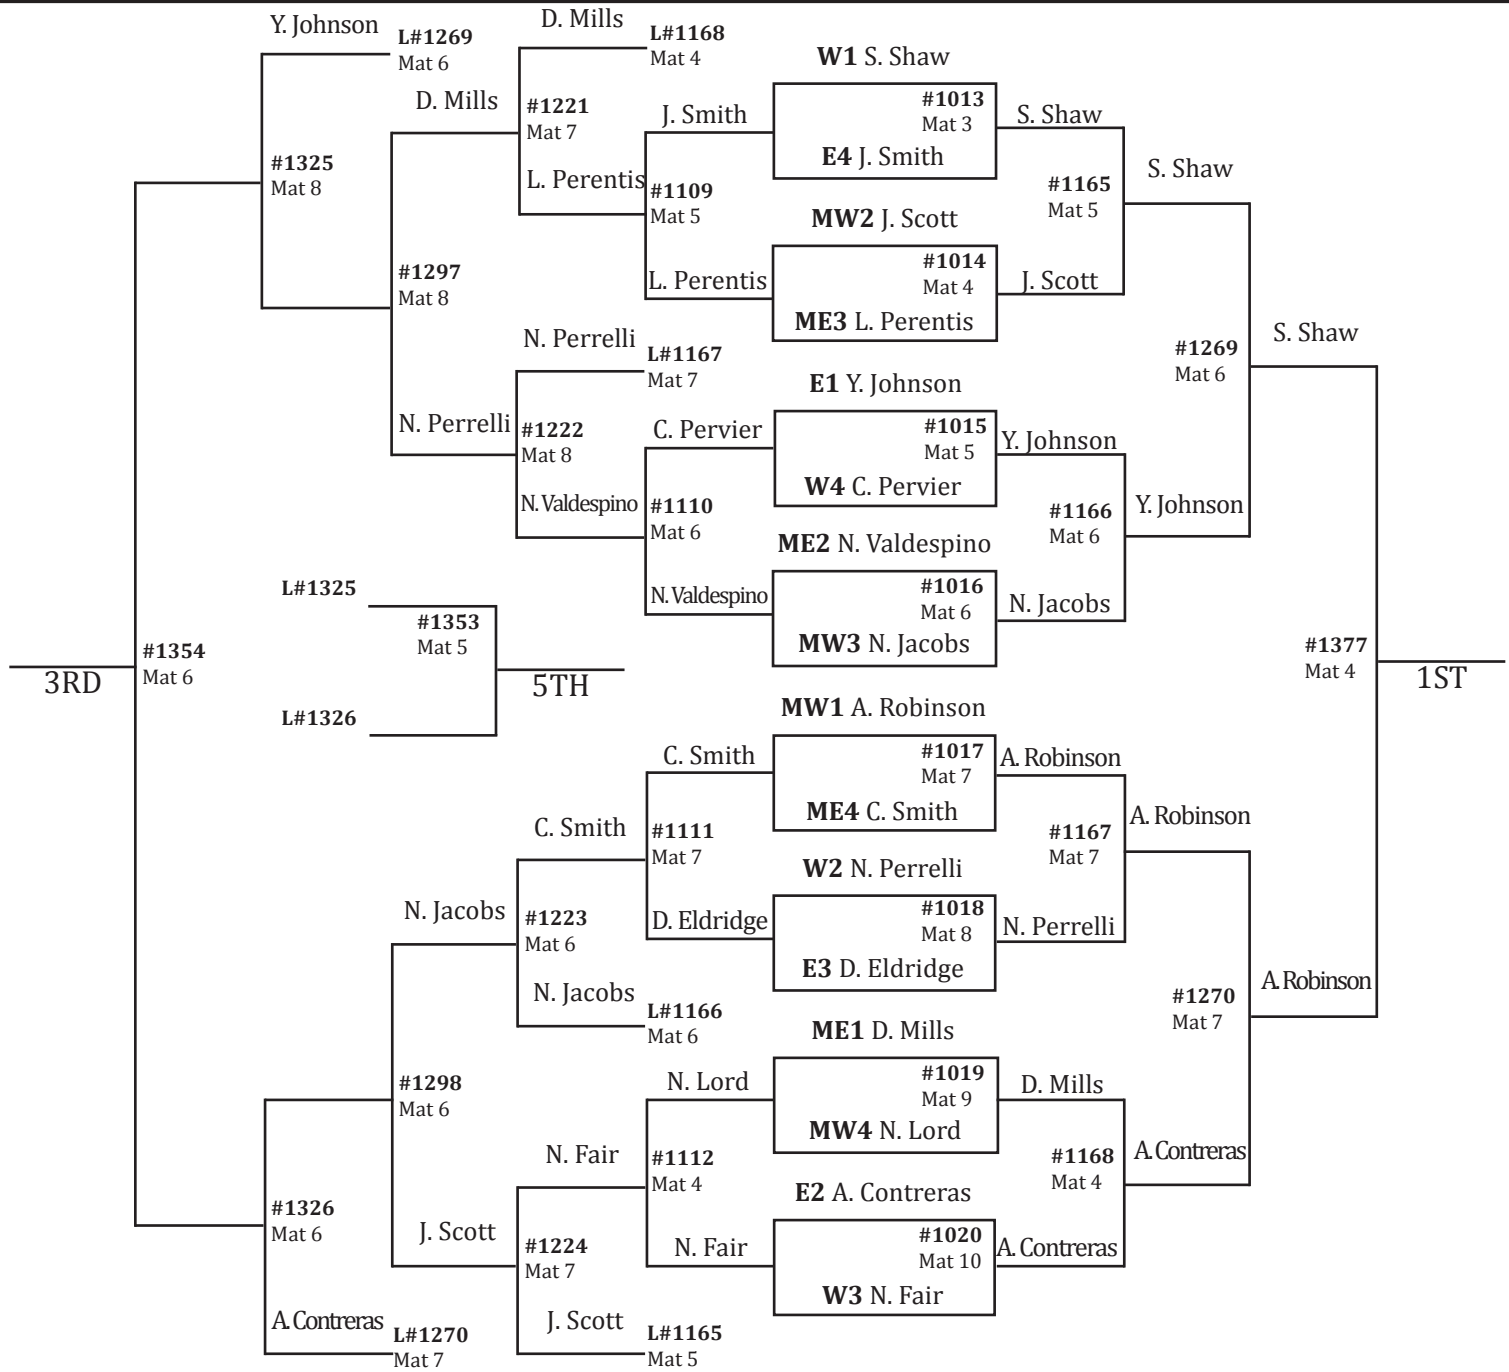

4A BRACKET - WEIGHT CLASS 120

East Regional Seeds	Mideast Regional Seeds	Midwest Regional Seeds	West Regional Seeds
#1 De'Andre Swinson - Sr. South View (40-3)	#1 Jason Brewster - Sr. Middle Creek (40-11)	#1 Caleb Smith - So. Southwest Guilford (43-4)	#1 Esco Walker - Sr. Hopewell (41-0)
#2 Kevin Saravia - Sr. Laney (39-4)	#2 Ethan Mendel - Sr. Cary (39-10)	#2 Ethan Hnasko - Sr. West Forsyth (51-5)	#2 Preston Scarborough - Fr. Porter Ridge (36-8)
#3 Dallas Wilson - Fr. Cape Fear (39-8)	#3 Benjamin Derose - Jr. Sanderson (12-8)	#3 Mckray Mundy - Jr. Southern Alamance (36-7)	#3 Nick Pepe - So. W. A. Hough (32-1)
#4 Darrin Akers - Jr. New Bern (39-10)	#4 Daniel Meyers - Sr. Holly Springs (38-9)	#4 Turner Garrison - So. Southeast Guilford (42-9)	#4 Eli Freeze - Jr. Mooresville (40-10)

4A BRACKET - WEIGHT CLASS 132

4A BRACKET - WEIGHT CLASS 160

East Regional Seeds	Mideast Regional Seeds	Midwest Regional Seeds	West Regional Seeds
#1 Austin Harrison - Sr. Laney (32-4)	#1 Christian Hite - Jr. Broughton (29-6)	#1 Dallas Mize - Sr. West Forsyth (42-2)	#1 Isaiah Johnson - Sr. A. L. Brown (36-1)
#2 Will Herbert - Jr. Pinecrest (35-9)	#2 Hunter Yost - Sr. Holly Springs (38-9)	#2 Daniel Goke - Sr. Page (15-7)	#2 Jake Reid - Sr. Providence (45-7)
#3 Joey Saldana - Jr. Cape Fear (21-8)	#3 Ryan Wolfram - Fr. Cary (29-11)	#3 Tyrique Ramon - Sr. Southwest Guilford (35-6)	#3 Jack Nealy - Jr. Butler (21-4)
#4 Ronald McNeill - Jr. Purnell Swett (39-11)	#4 Solomon Comish - Sr. Athens Drive (35-14)	#4 Tazmon Wilson - Jr. Glenn (29-9)	#4 Caleaf Jones - Sr. Berry Academy (23-5)