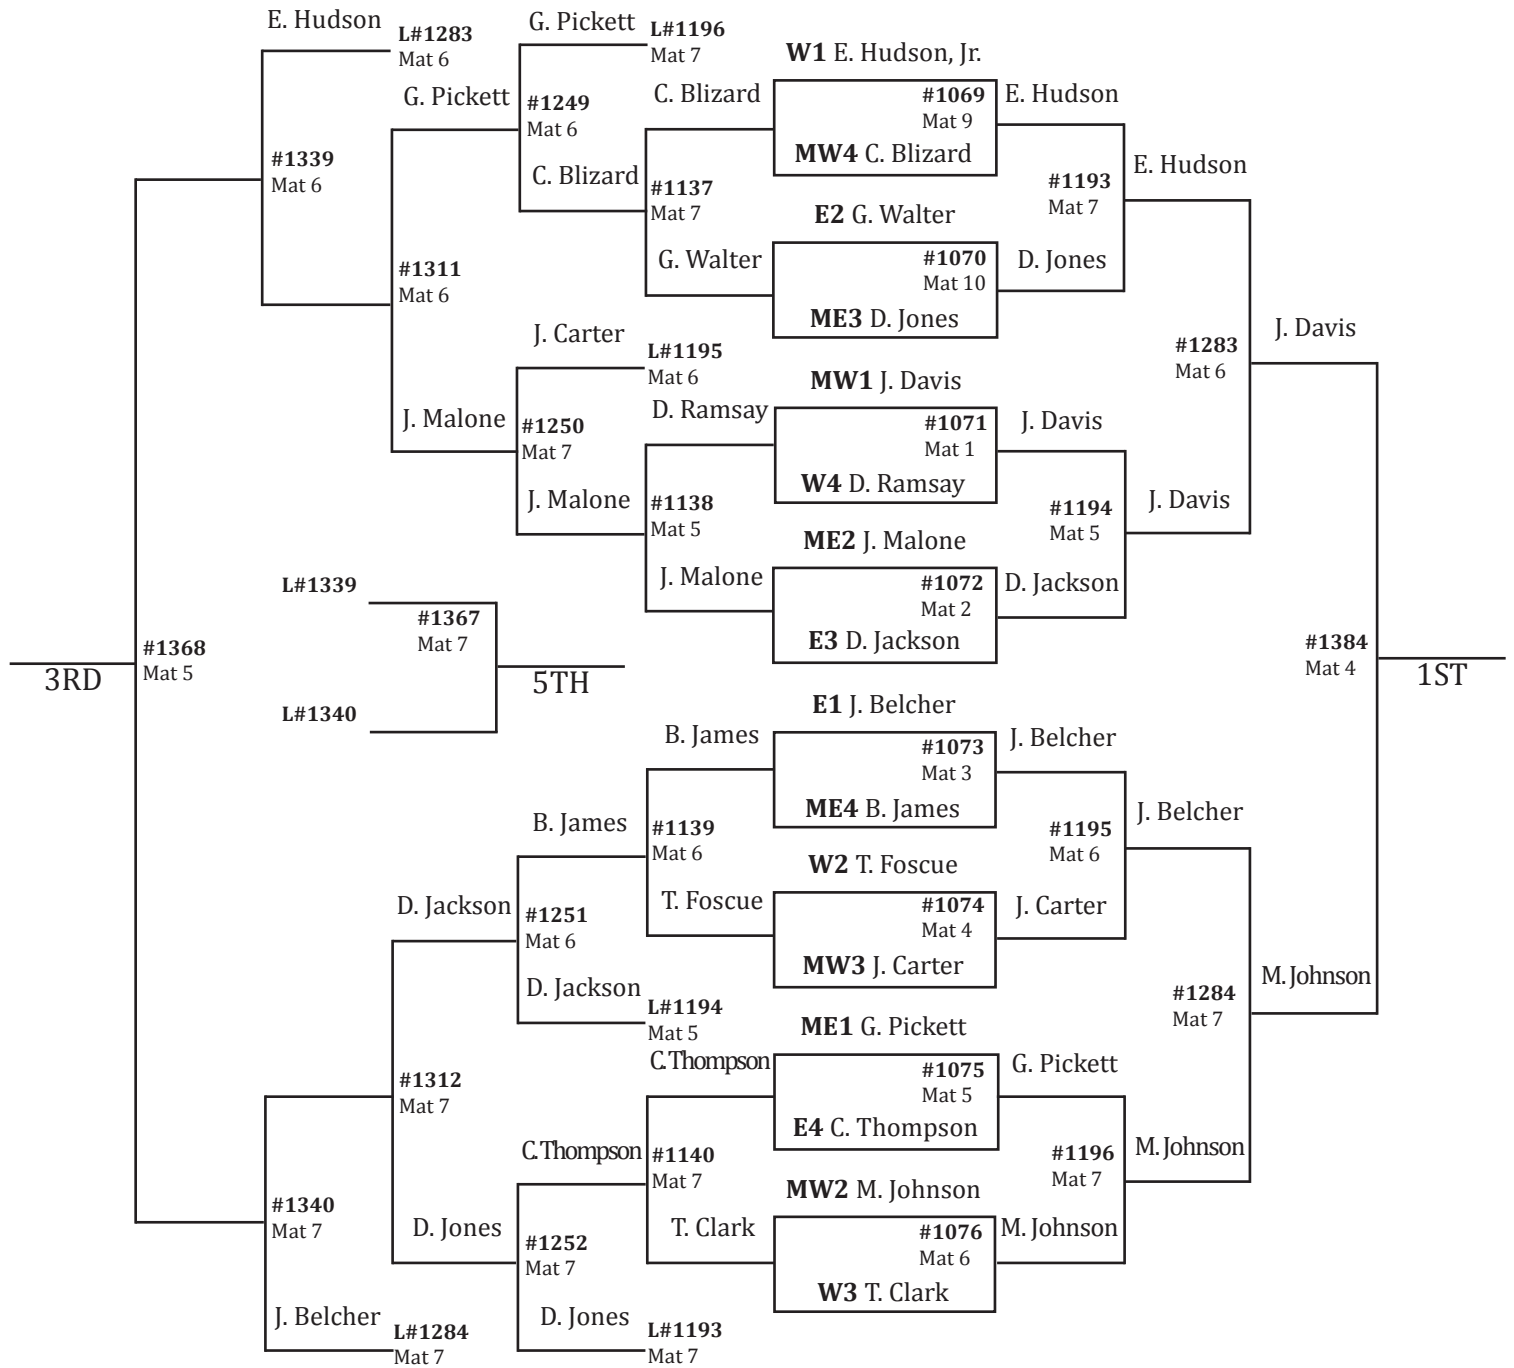

4A BRACKET - WEIGHT CLASS 195

East Regional Seeds	Mideast Regional Seeds	Midwest Regional Seeds	West Regional Seeds
#1 Jerrell Belcher - So. South Central (28-3)	#1 Gabriel Pickett - Sr. Middle Creek (44-3)	#1 Jaden Davis - Sr. Riverside-Durham (31-2)	#1 Eric Hudson, Jr. - So. North Mecklenburg (28-2)
#2 Gabe Walter - Sr. Hoggard (24-2)	#2 Jack Malone - Jr. Wake Forest (19-4)	#2 Michael Johnson - Sr. Southeast Guilford (35-7)	#2 Tripp Foscue - Jr. W.A. Hough (21-5)
#3 Darrius Jackson - Sr. Cape Fear (21-4)	#3 Deshawn Jones - Jr. Athens Drive (33-9)	#3 Jesse Carter - Sr. Davie County (47-6)	#3 Tevin Clark - So. Alexander Central (16-5)
#4 Christopher Thompson - Sr. Lumberton (20-5)	#4 Bobby James - So. Rolesville (28-4)	#4 Cameron Blizzard - So. Ragsdale (42-12)	#4 Dakota Ramsay - Sr. Mooresville (29-16)