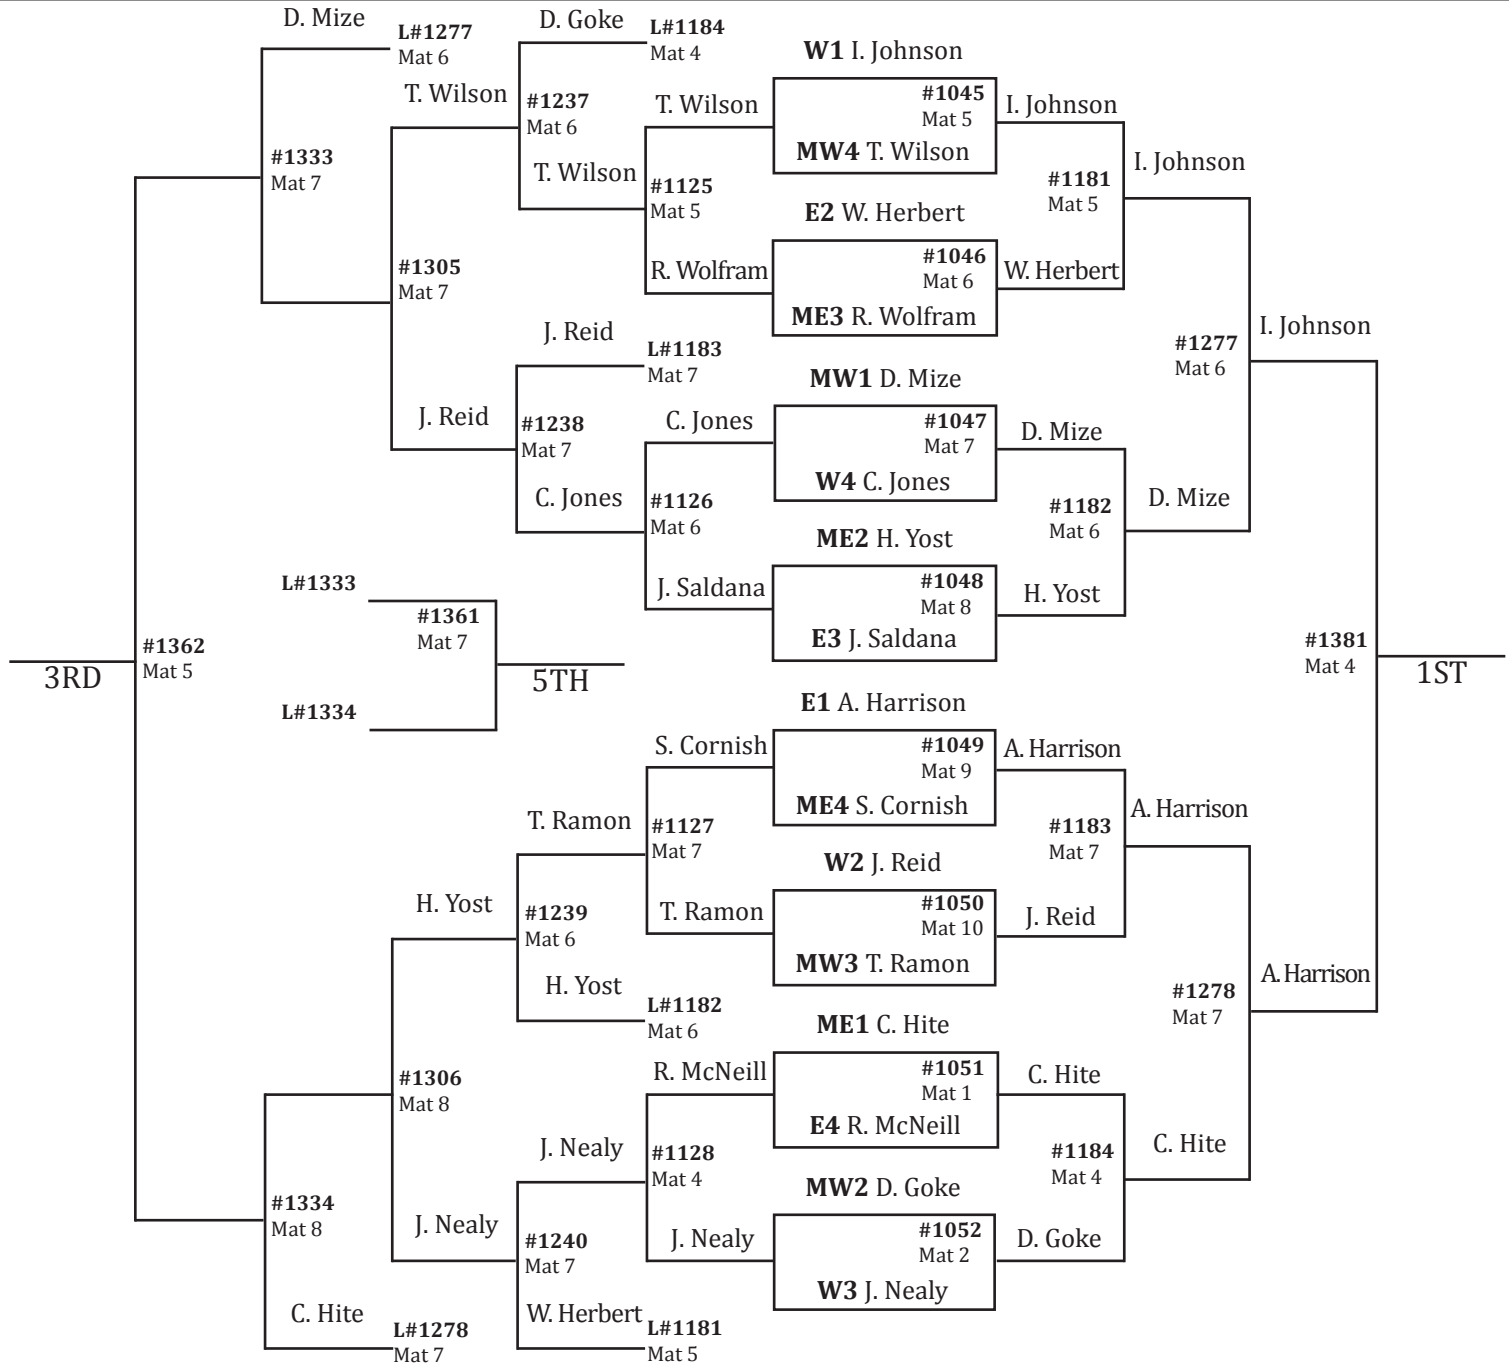

4A BRACKET - WEIGHT CLASS 120

East Regional Seeds	Mideast Regional Seeds	Midwest Regional Seeds	West Regional Seeds
#1 De'Andre Swinson - Sr. South View (40-3)	#1 Jason Brewster - Sr. Middle Creek (40-11)	#1 Caleb Smith - So. Southwest Guilford (43-4)	#1 Esco Walker - Sr. Hopewell (41-0)
#2 Kevin Saravia - Sr. Laney (39-4)	#2 Ethan Mendel - Sr. Cary (39-10)	#2 Ethan Hnasko - Sr. West Forsyth (51-5)	#2 Preston Scarborough - Fr. Porter Ridge (36-8)
#3 Dallas Wilson - Fr. Cape Fear (39-8)	#3 Benjamin Derose - Jr. Sanderson (12-8)	#3 Mckray Mundy - Jr. Southern Alamance (36-7)	#3 Nick Pepe - So. W. A. Hough (32-1)
#4 Darrin Akers - Jr. New Bern (39-10)	#4 Daniel Meyers - Sr. Holly Springs (38-9)	#4 Turner Garrison - So. Southeast Guilford (42-9)	#4 Eli Freeze - Jr. Mooresville (40-10)

4A BRACKET - WEIGHT CLASS 132

4A BRACKET - WEIGHT CLASS 160

East Regional Seeds	Mideast Regional Seeds	Midwest Regional Seeds	West Regional Seeds
#1 Austin Harrison - Sr. Laney (32-4)	#1 Christian Hite - Jr. Broughton (29-6)	#1 Dallas Mize - Sr. West Forsyth (42-2)	#1 Isaiah Johnson - Sr. A. L. Brown (36-1)
#2 Will Herbert - Jr. Pinecrest (35-9)	#2 Hunter Yost - Sr. Holly Springs (38-9)	#2 Daniel Goke - Sr. Page (15-7)	#2 Jake Reid - Sr. Providence (45-7)
#3 Joey Saldana - Jr. Cape Fear (21-8)	#3 Ryan Wolfram - Fr. Cary (29-11)	#3 Tyrique Ramon - Sr. Southwest Guilford (35-6)	#3 Jack Nealy - Jr. Butler (21-4)
#4 Ronald McNeill - Jr. Purnell Swett (39-11)	#4 Solomon Comish - Sr. Athens Drive (35-14)	#4 Tazmon Wilson - Jr. Glenn (29-9)	#4 Caleaf Jones - Sr. Berry Academy (23-5)