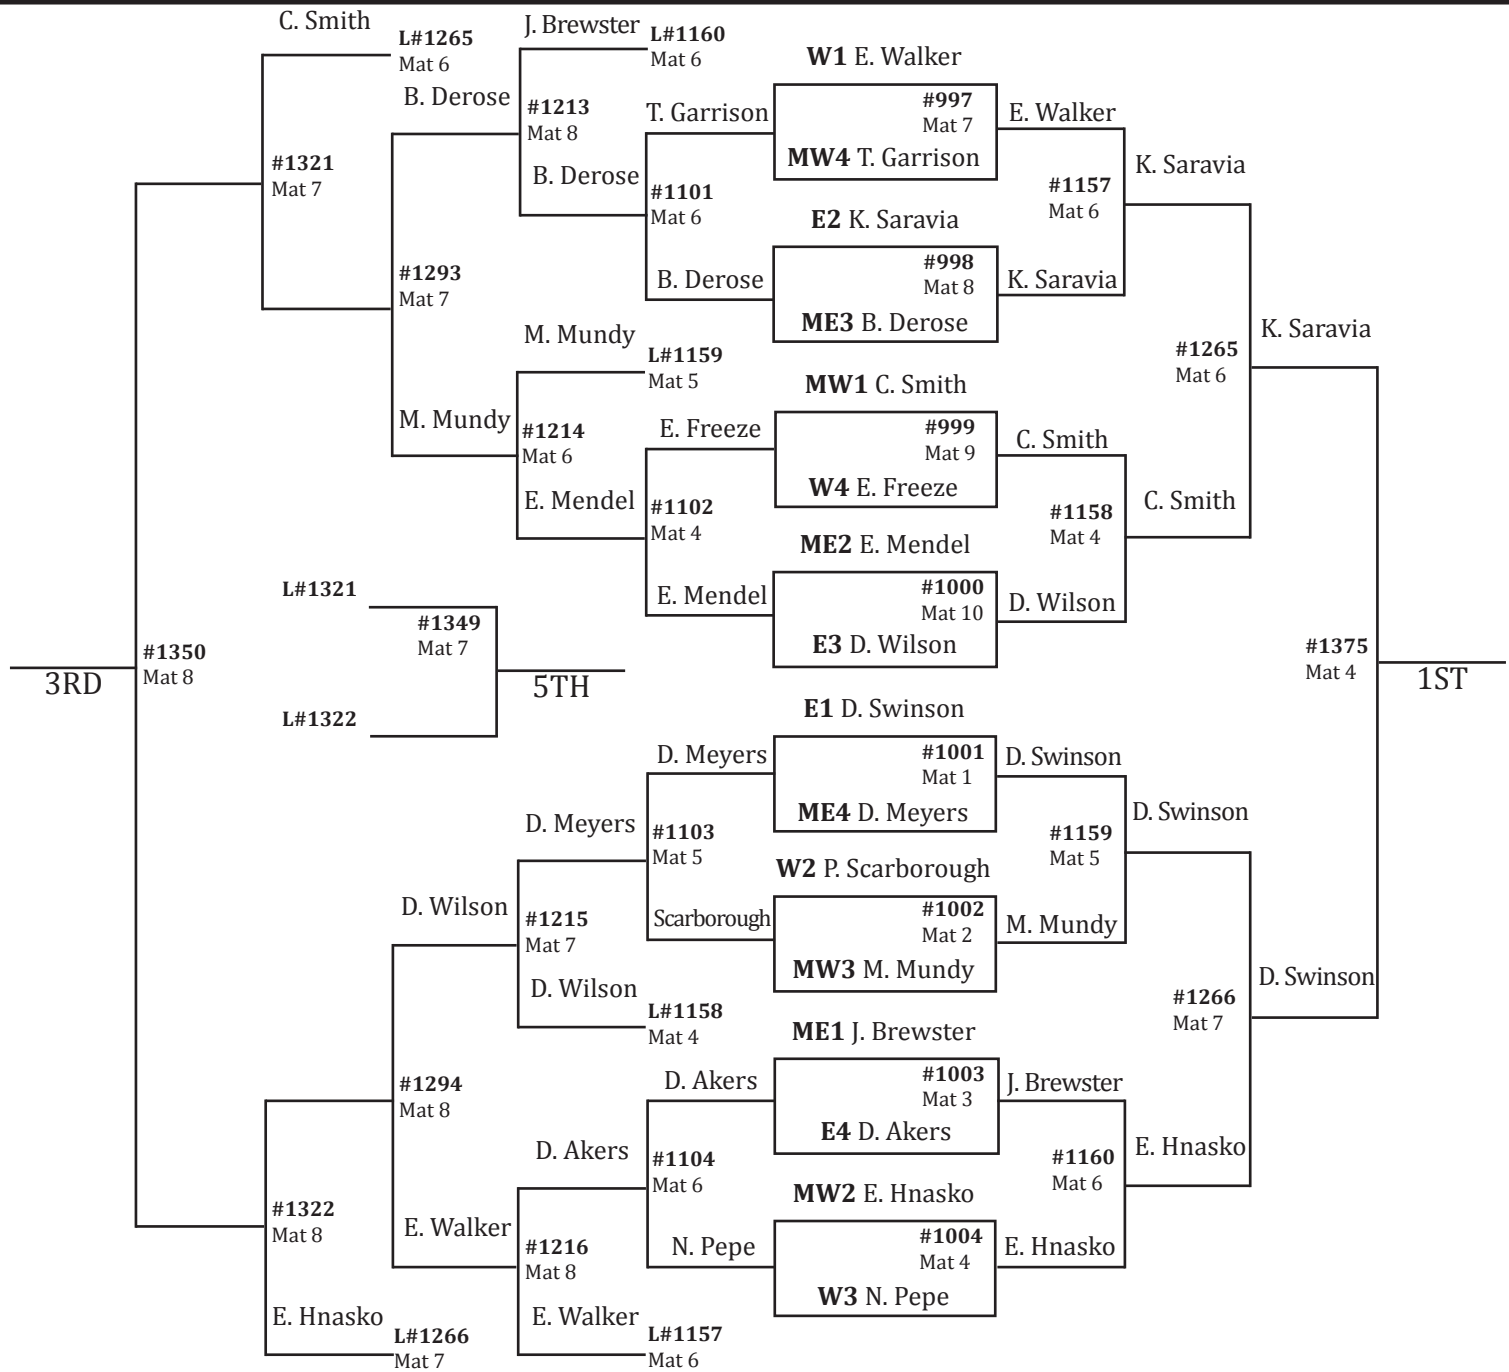

4A BRACKET - WEIGHT CLASS 120

East Regional Seeds	Mideast Regional Seeds	Midwest Regional Seeds	West Regional Seeds
#1 De'Andre Swinson - Sr. South View (40-3)	#1 Jason Brewster - Sr. Middle Creek (40-11)	#1 Caleb Smith - So. Southwest Guilford (43-4)	#1 Esco Walker - Sr. Hopewell (41-0)
#2 Kevin Saravia - Sr. Laney (39-4)	#2 Ethan Mendel - Sr. Cary (39-10)	#2 Ethan Hnasko - Sr. West Forsyth (51-5)	#2 Preston Scarborough - Fr. Porter Ridge (36-8)
#3 Dallas Wilson - Fr. Cape Fear (39-8)	#3 Benjamin Derose - Jr. Sanderson (12-8)	#3 Mckray Mundy - Jr. Southern Alamance (36-7)	#3 Nick Pepe - So. W. A. Hough (32-1)
#4 Darrin Akers - Jr. New Bern (39-10)	#4 Daniel Meyers - Sr. Holly Springs (38-9)	#4 Turner Garrison - So. Southeast Guilford (42-9)	#4 Eli Freeze - Jr. Mooresville (40-10)

4A BRACKET - WEIGHT CLASS 132

4A BRACKET - WEIGHT CLASS 160

East Regional Seeds	Mideast Regional Seeds	Midwest Regional Seeds	West Regional Seeds
#1 Austin Harrison - Sr. Laney (32-4)	#1 Christian Hite - Jr. Broughton (29-6)	#1 Dallas Mize - Sr. West Forsyth (42-2)	#1 Isaiah Johnson - Sr. A. L. Brown (36-1)
#2 Will Herbert - Jr. Pinecrest (35-9)	#2 Hunter Yost - Sr. Holly Springs (38-9)	#2 Daniel Goke - Sr. Page (15-7)	#2 Jake Reid - Sr. Providence (45-7)
#3 Joey Saldana - Jr. Cape Fear (21-8)	#3 Ryan Wolfram - Fr. Cary (29-11)	#3 Tyrique Ramon - Sr. Southwest Guilford (35-6)	#3 Jack Nealy - Jr. Butler (21-4)
#4 Ronald McNeill - Jr. Purnell Swett (39-11)	#4 Solomon Comish - Sr. Athens Drive (35-14)	#4 Tazmon Wilson - Jr. Glenn (29-9)	#4 Caleaf Jones - Sr. Berry Academy (23-5)