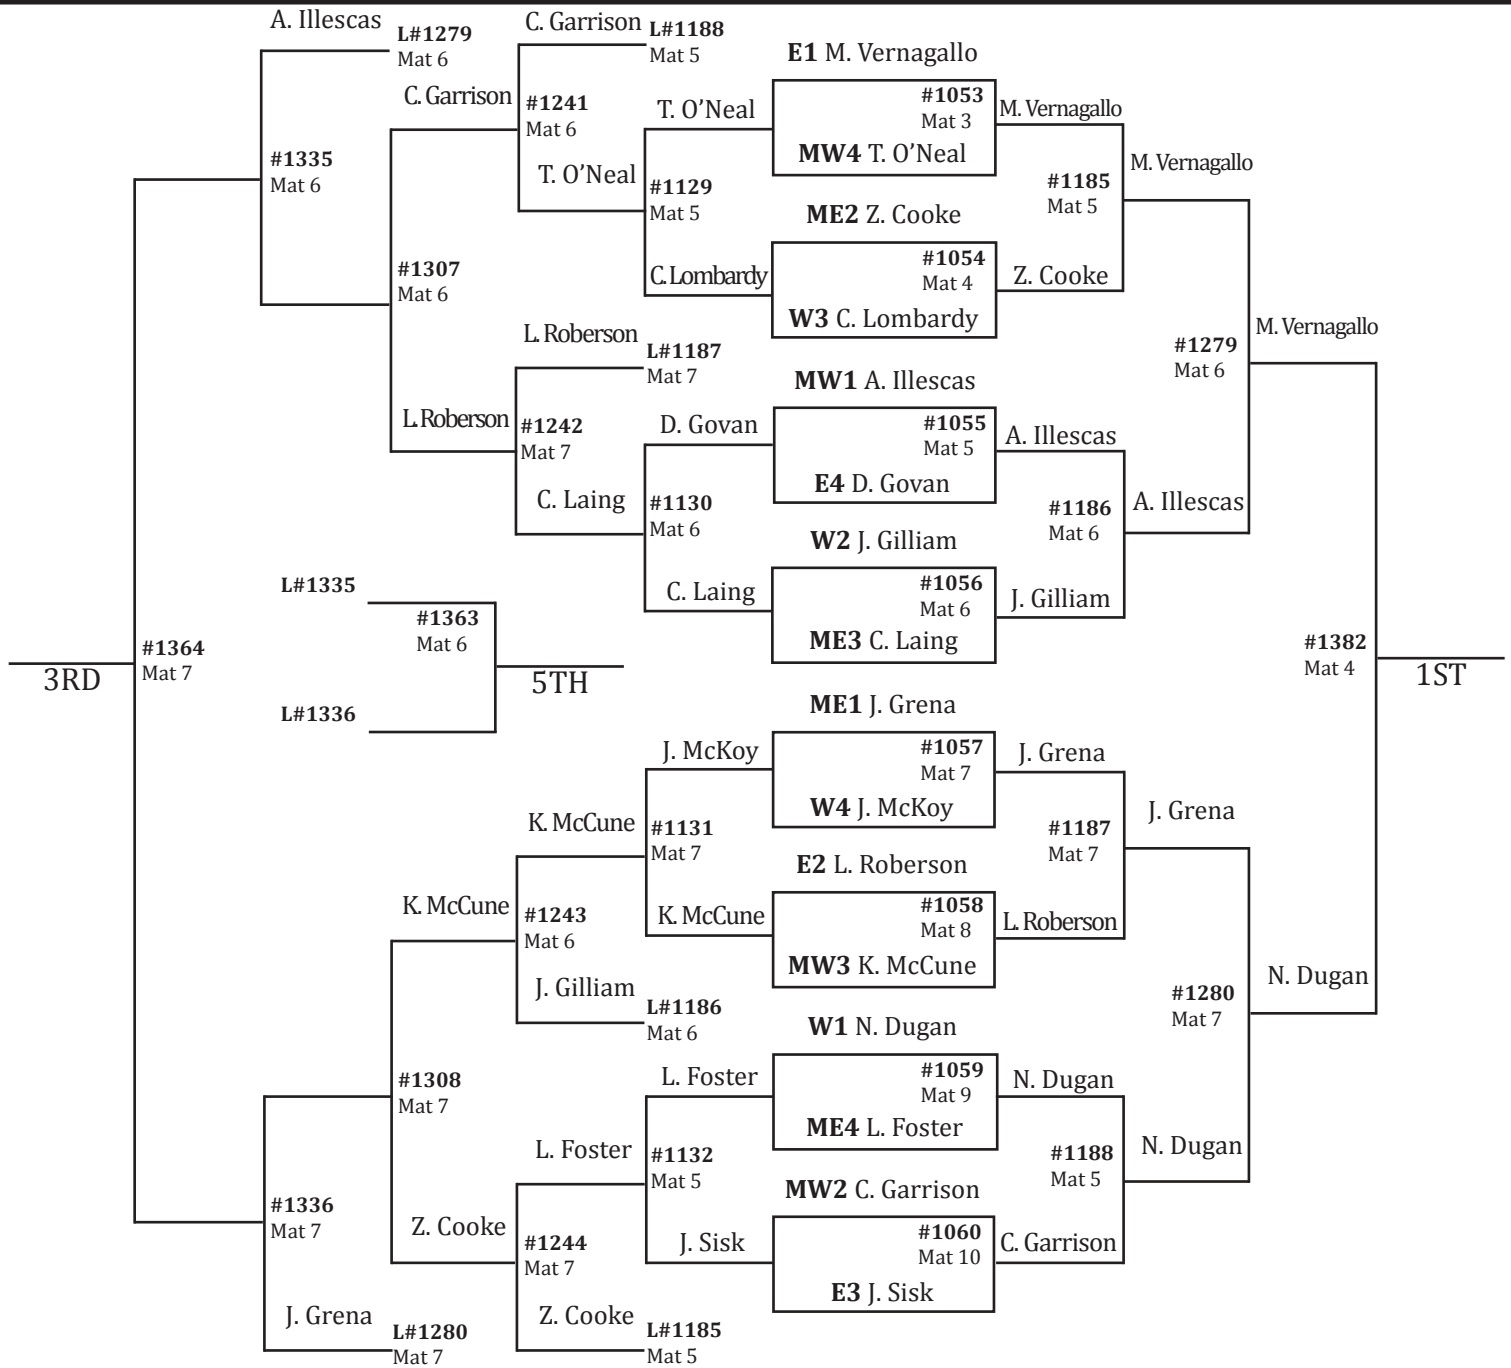

4A BRACKET - WEIGHT CLASS 170

East Regional Seeds	Mideast Regional Seeds	Midwest Regional Seeds	West Regional Seeds
#1 Michael Vernagallo - Jr. Cape Fear (38-0)	#1 Joseph Grena - Sr. Cary (19-4)	#1 Alejandro Illescas - Sr. Ragsdale (43-3)	#1 Nathan Dugan - So. Lake Norman (31-4)
#2 Luke Roberson - Jr. Jack Britt (33-8)	#2 Zion Cooke - Sr. Holly Springs (34-6)	#2 Chris Garrison - So. Northwest Guilford (42-6)	#2 Josh Gilliam - Jr. Mallard Creek (40-9)
#3 Jackson Sisk - Sr. J. H. Rose (14-3)	#3 Collin Laing - Sr. Green Hope (27-7)	#3 Kyle McCune - Sr. Davie County (44-10)	#3 Calen Lombardy - Sr. Alexander Central (40-7)
#4 Darius Govan - Jr. Pine Forest (21-12)	#4 Luke Foster - Sr. Clayton (35-8)	#4 Tyler O'Neal - Jr. West Forsyth (18-5)	#4 Josh McKoy - Jr. Porter Ridge (23-7)