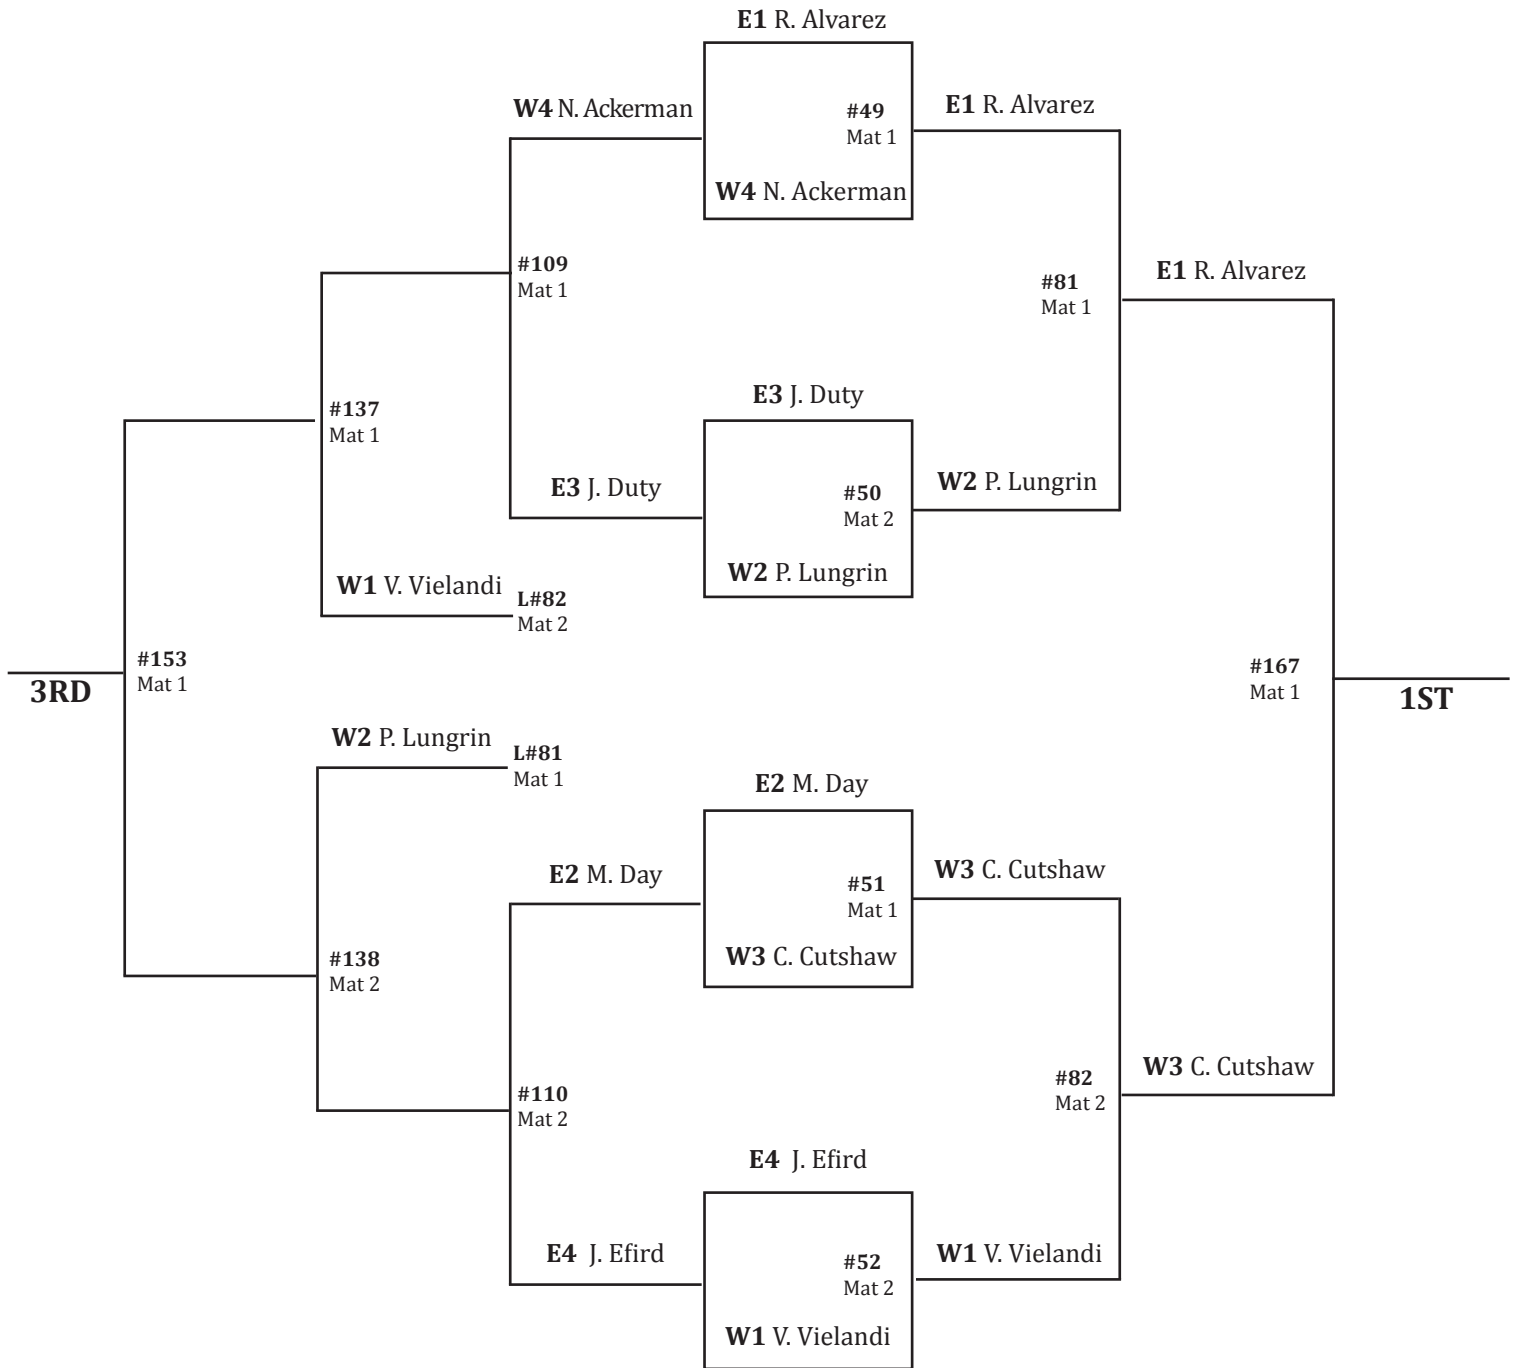

1A BRACKET - WEIGHT CLASS 220

East Regional Seeds

- #1 Robert Alvarez - East Montgomery (27-3) Jr.
- #2 Michael Day - Pamlico (31-7) Sr.
- #3 John Duty - South Davidson (21-17) Jr.
- #4 Jacob Efird - South Stanly (19-5) Jr.

West Regional Seeds

- #1 Vincent Vielandi - Alleghany (32-16) Sr.
- #2 Paden Lungrin - North Stokes (29-4) Jr.
- #3 Craig Cutshaw - Swain County (31-7) Sr.
- #4 Nick Ackerman - Bishop McGuinness (31-9) Sr.