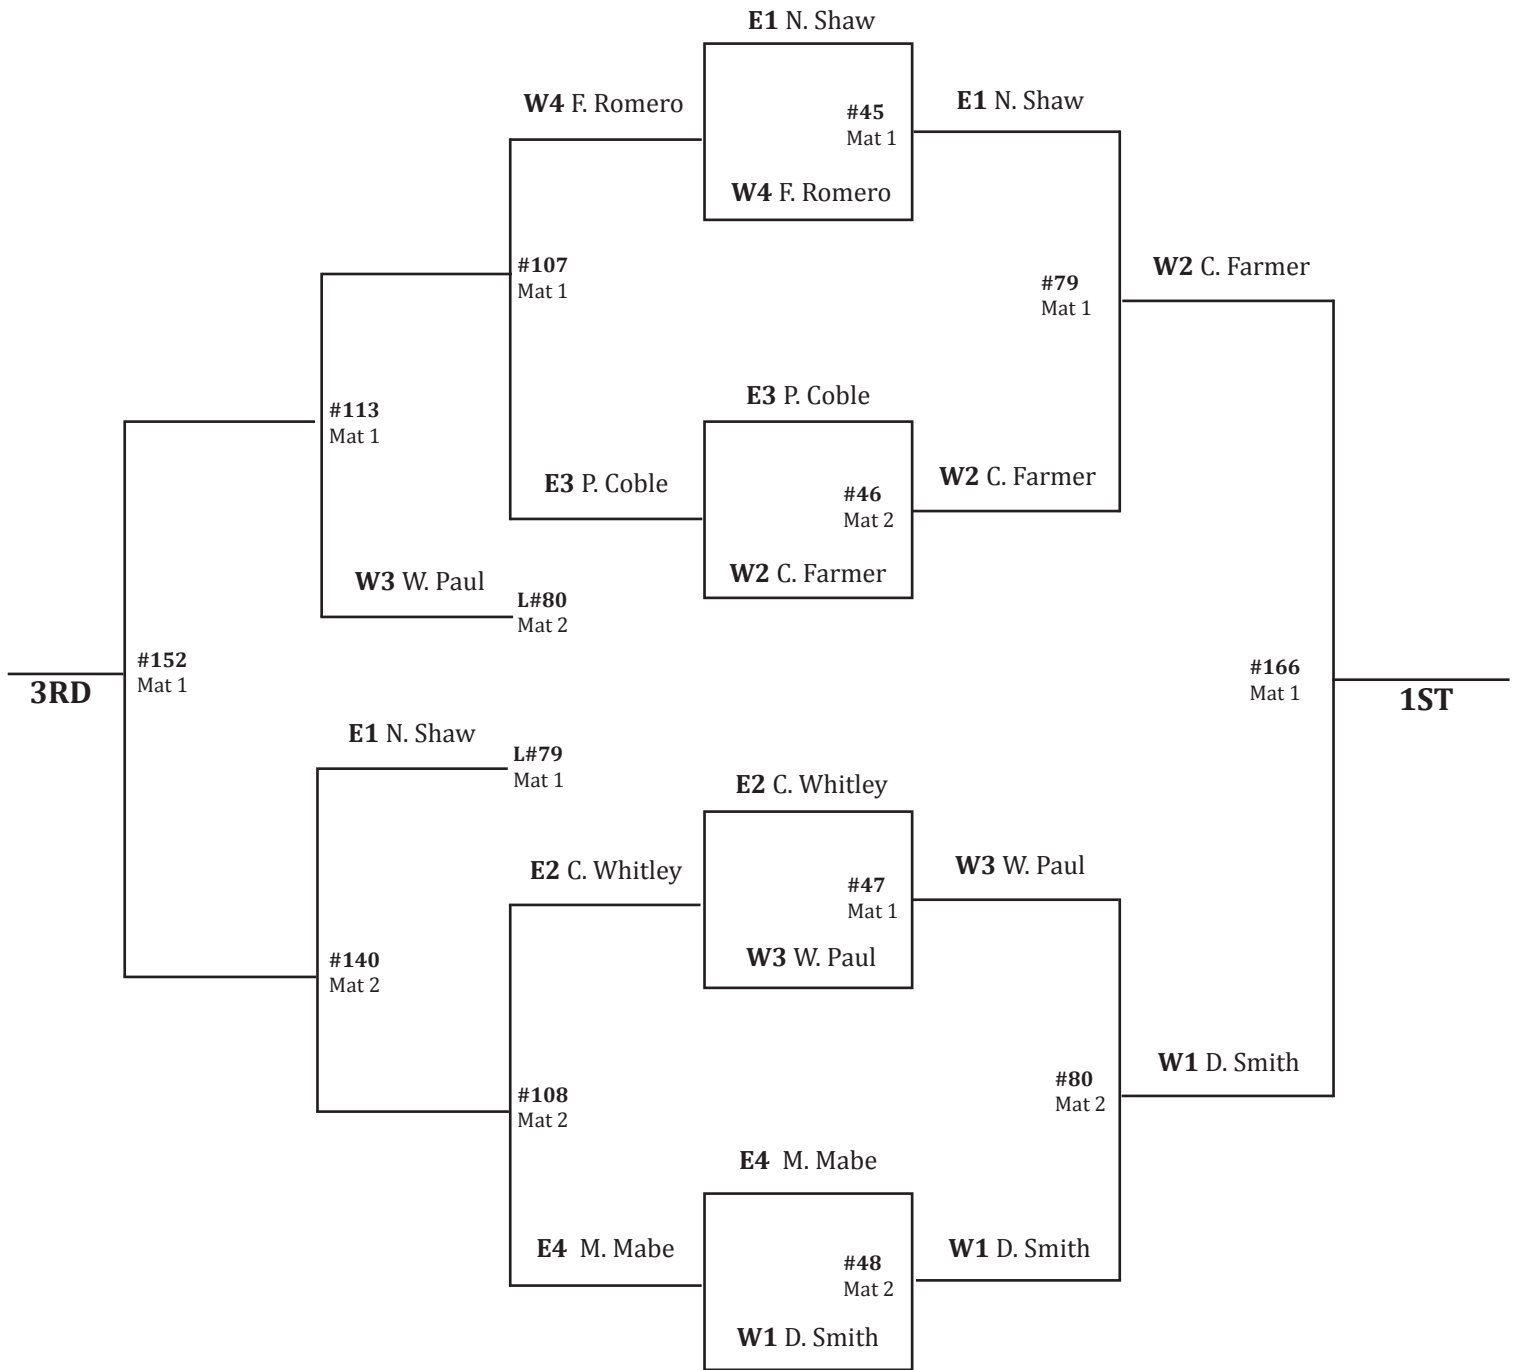

1A BRACKET - WEIGHT CLASS 195

East Regional Seeds

- #1 Nate Shaw - Pamlico (29-10) Sr.
- #2 Cade Whitley - South Stanly (28-11) So.
- #3 Payton Coble - West Montgomery (18-2) So.
- #4 Matthew Mabe - East Montgomery (21-8) Sr.

West Regional Seeds

- #1 Dakoda Smith - Mt. Airy (43-2) Sr.
- #2 Cory Farmer - Murphy (16-3) Jr.
- #3 William Paul - Swain County (17-5) Jr.
- #4 Fredy Romero - Robbinsville (30-15) Jr.