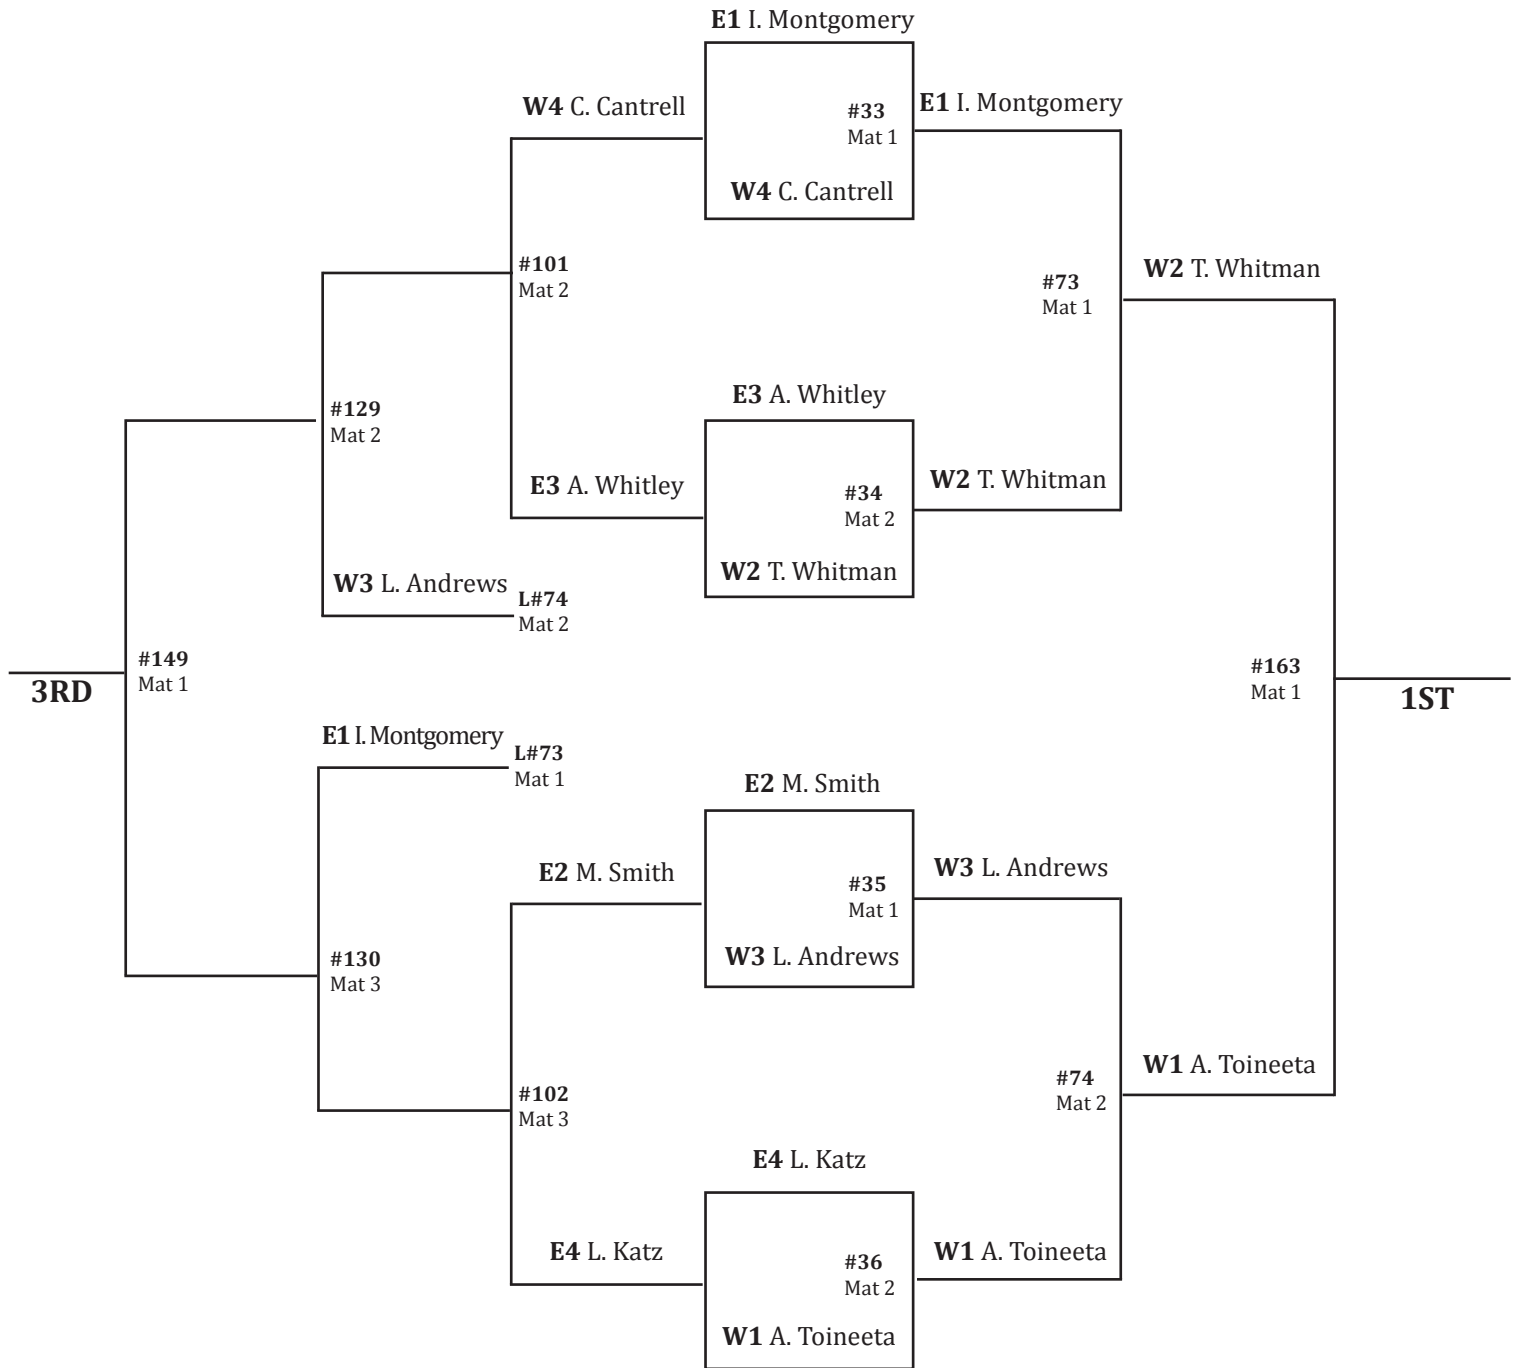

1A BRACKET - WEIGHT CLASS 160

East Regional Seeds

- #1 Irving Montgomery - Voyager Academy (19-14) Sr.
- #2 Mikel Smith - Pamlico (29-3) Sr.
- #3 Alex Whitley - North Stanly (21-1) Sr.
- #4 Landen Katz - East Carteret (28-19) So.

West Regional Seeds

- #1 Anthony Toineeta - Cherokee (49-2) Sr.
- #2 Tanner Whitman - Rosman (33-5) Sr.
- #3 Lucas Andrews - Avery County (39-11) Fr.
- #4 Cody Cantrell - Murphy (18-8) Jr.