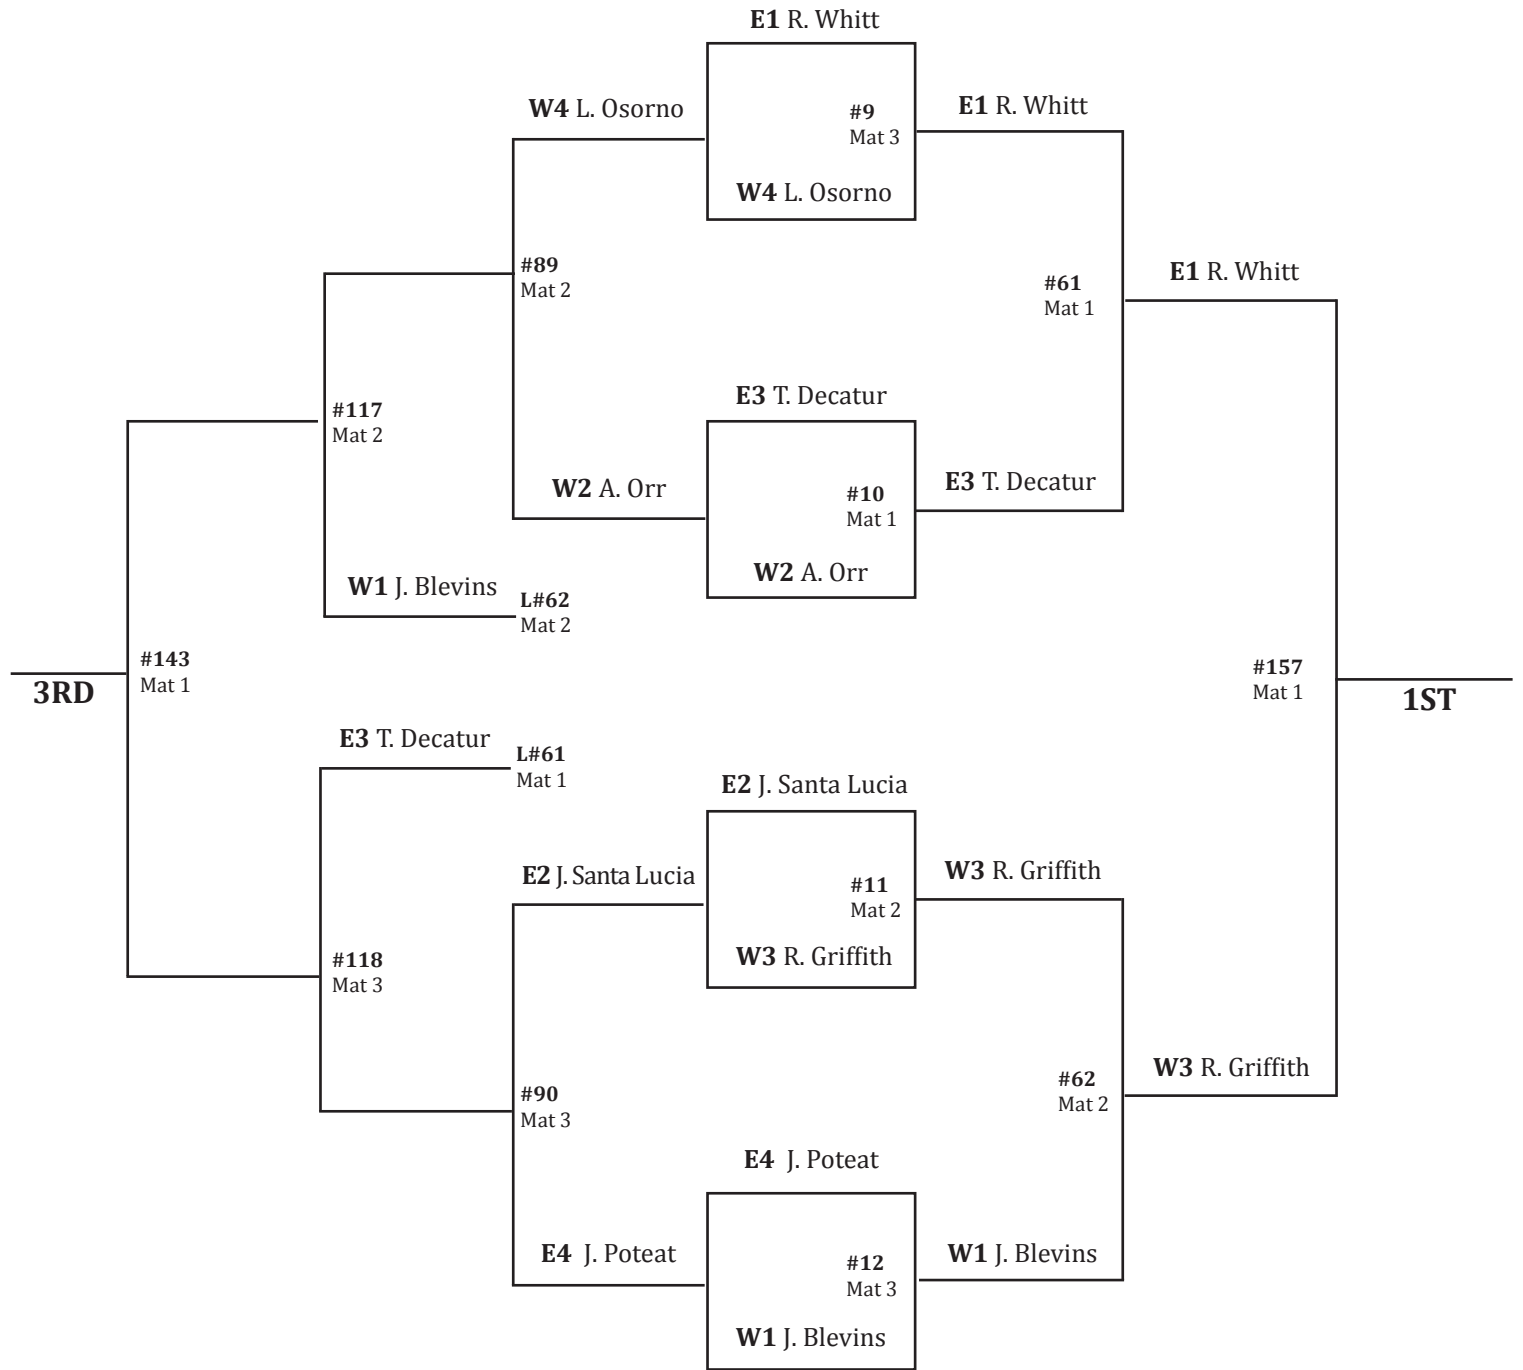

1A BRACKET - WEIGHT CLASS 120

East Regional Seeds

- #1 Ronald Whitt - Voyager Academy (26-5) Sr.
- #2 Joel Santa Lucia - South Davidson (30-7) Jr.
- #3 Timothy Decatur - Rosewood (55-1) So.
- #4 Josh Poteat - Uwharrie Charter (39-6) So.

West Regional Seeds

- #1 Jake Blevins - Alleghany (35-12) Sr.
- #2 Arlus Orr - Robbinsville (22-4) Sr.
- #3 River Griffith - Avery County (48-5) Fr.
- #4 Luis Osorno - Mt. Airy (34-14) So.