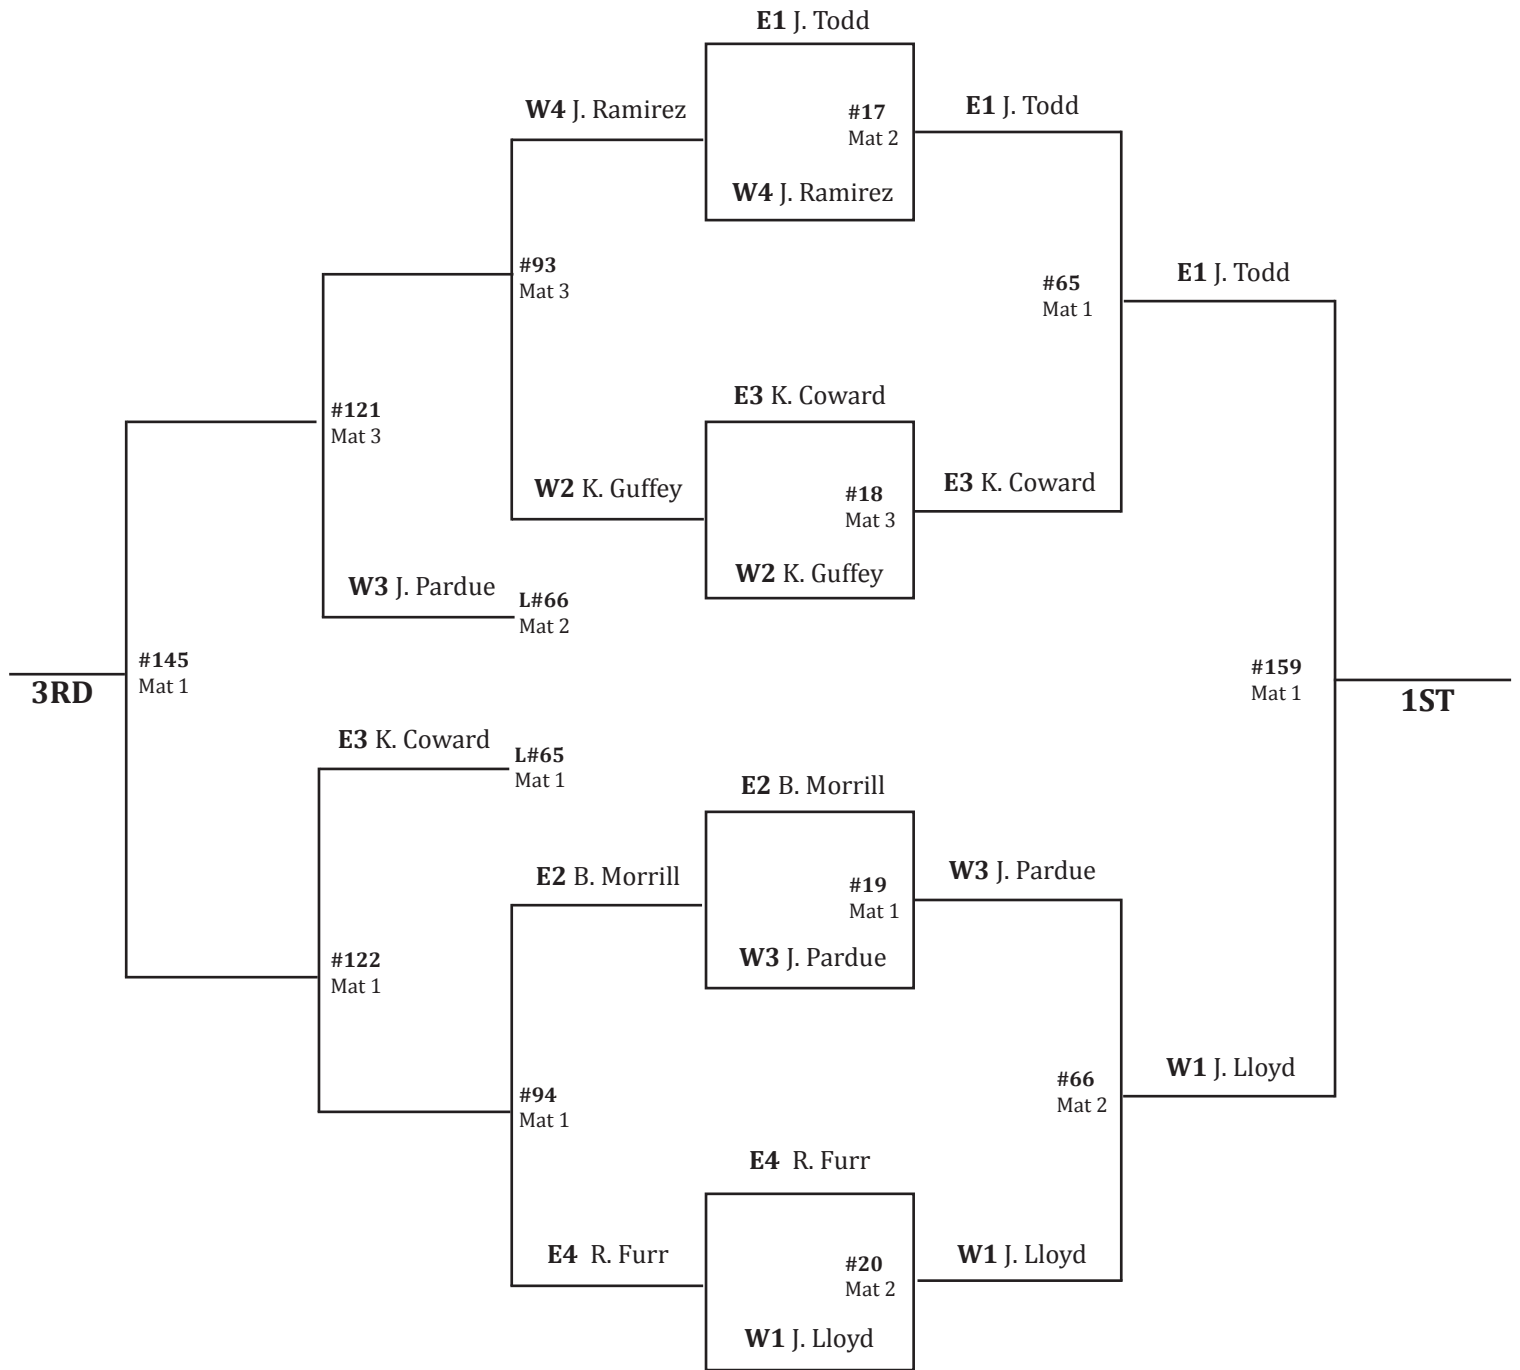

1A BRACKET - WEIGHT CLASS 132

East Regional Seeds

- #1 Jordan Todd - Rosewood (45-7) So.
- #2 Brian Morrill - West Montgomery (15-6) Sr.
- #3 Kyle Coward - Voyager Academy (23-8) Sr.
- #4 Robert Furr - South Stanly (24-8) Jr.

West Regional Seeds

- #1 Jude Lloyd - Elkin (36-1) Jr.
- #2 Kollin Guffey - Robbinsville (24-9) Jr.
- #3 Joshua Pardue - Starmount (21-10) So.
- #4 Joan Ramirez - Mt. Airy (40-8) Jr.