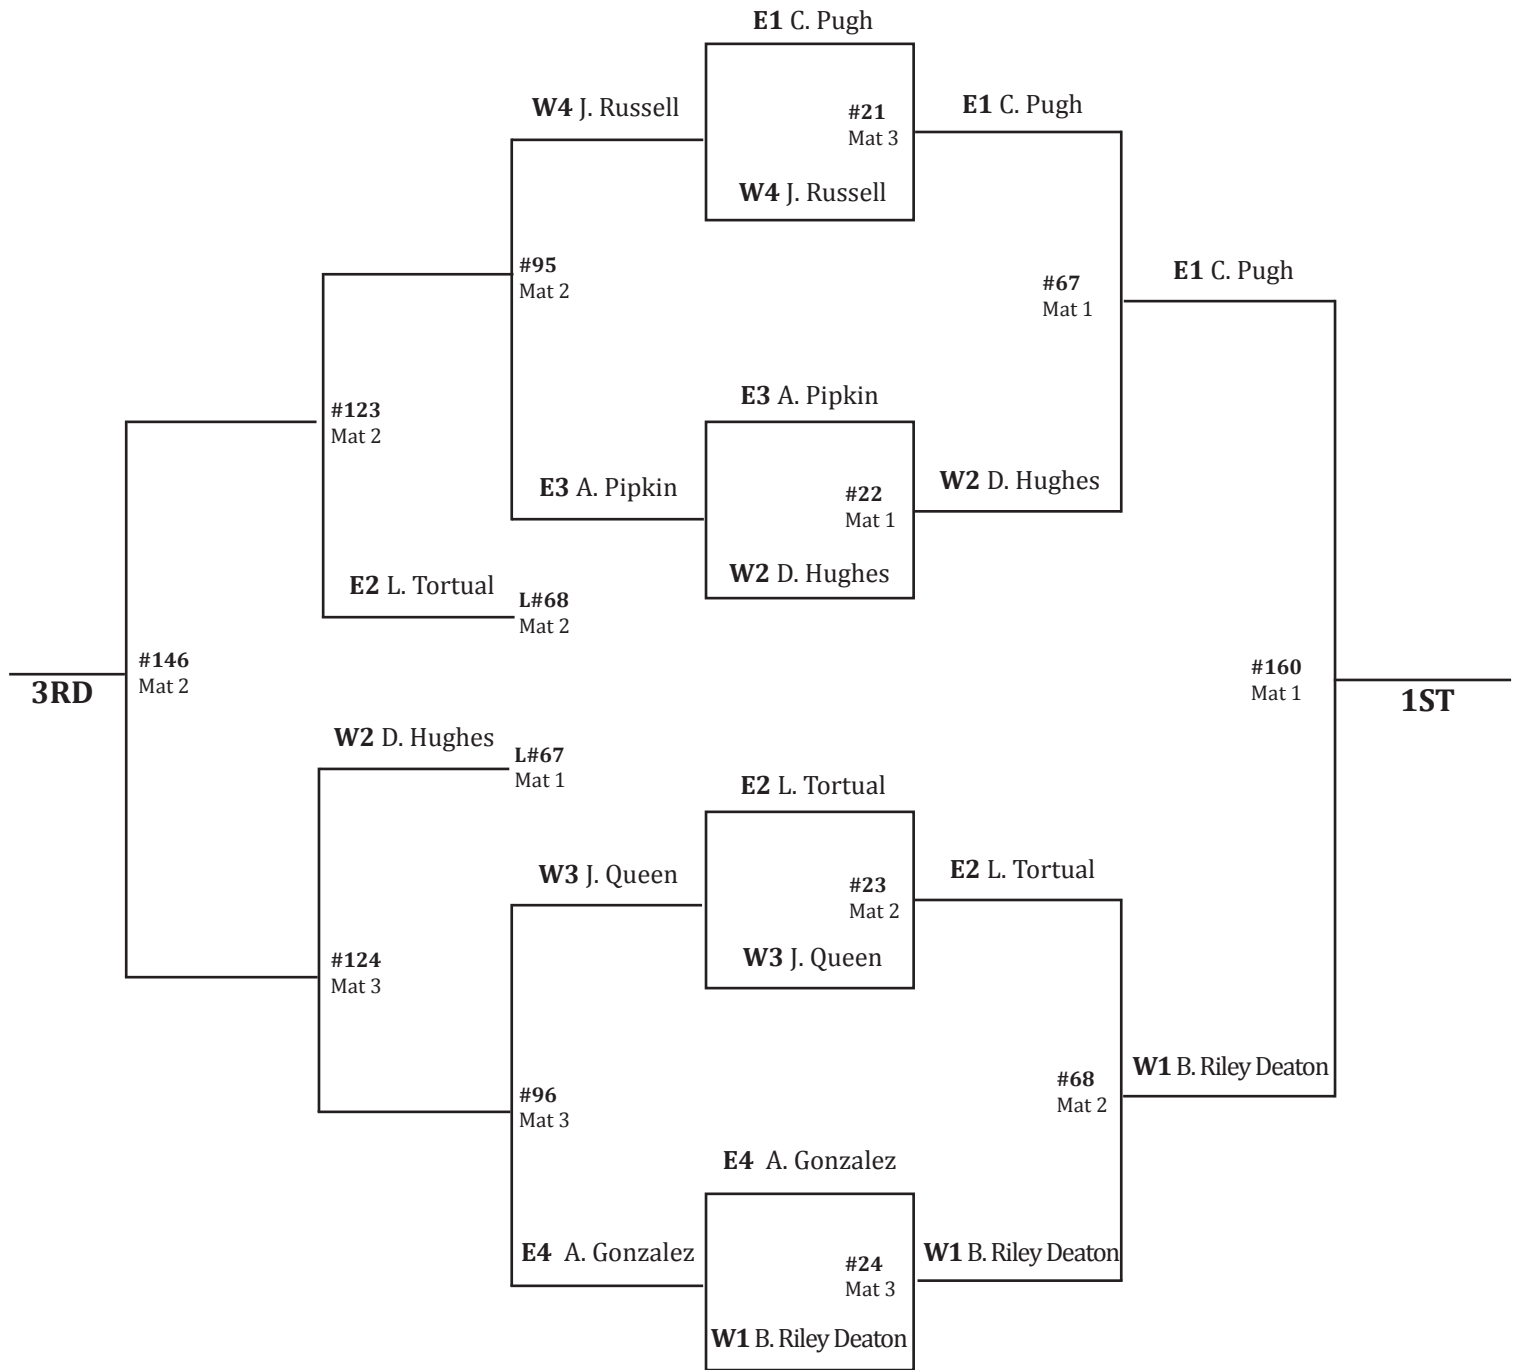

1A BRACKET - WEIGHT CLASS 138

East Regional Seeds

- #1 Cody Pugh - South Stanly (30-1) Sr.
- #2 Louis Tortual - Rosewood (46-13) Sr.
- #3 Avery Pipkin - West Montgomery (17-4) Sr.
- #4 Alexander Gonzalez - Neuse Charter (43-15) Jr.

West Regional Seeds

- #1 Braedon Riley Deaton - Avery (35-10) Sr.
- #2 Dakota Hughes - Walkertown (18-7) Sr.
- #3 Jesse Queen - Cherokee (29-10) Sr.
- #4 Justin Russell - Bishop McGuinness (23-11) Sr.