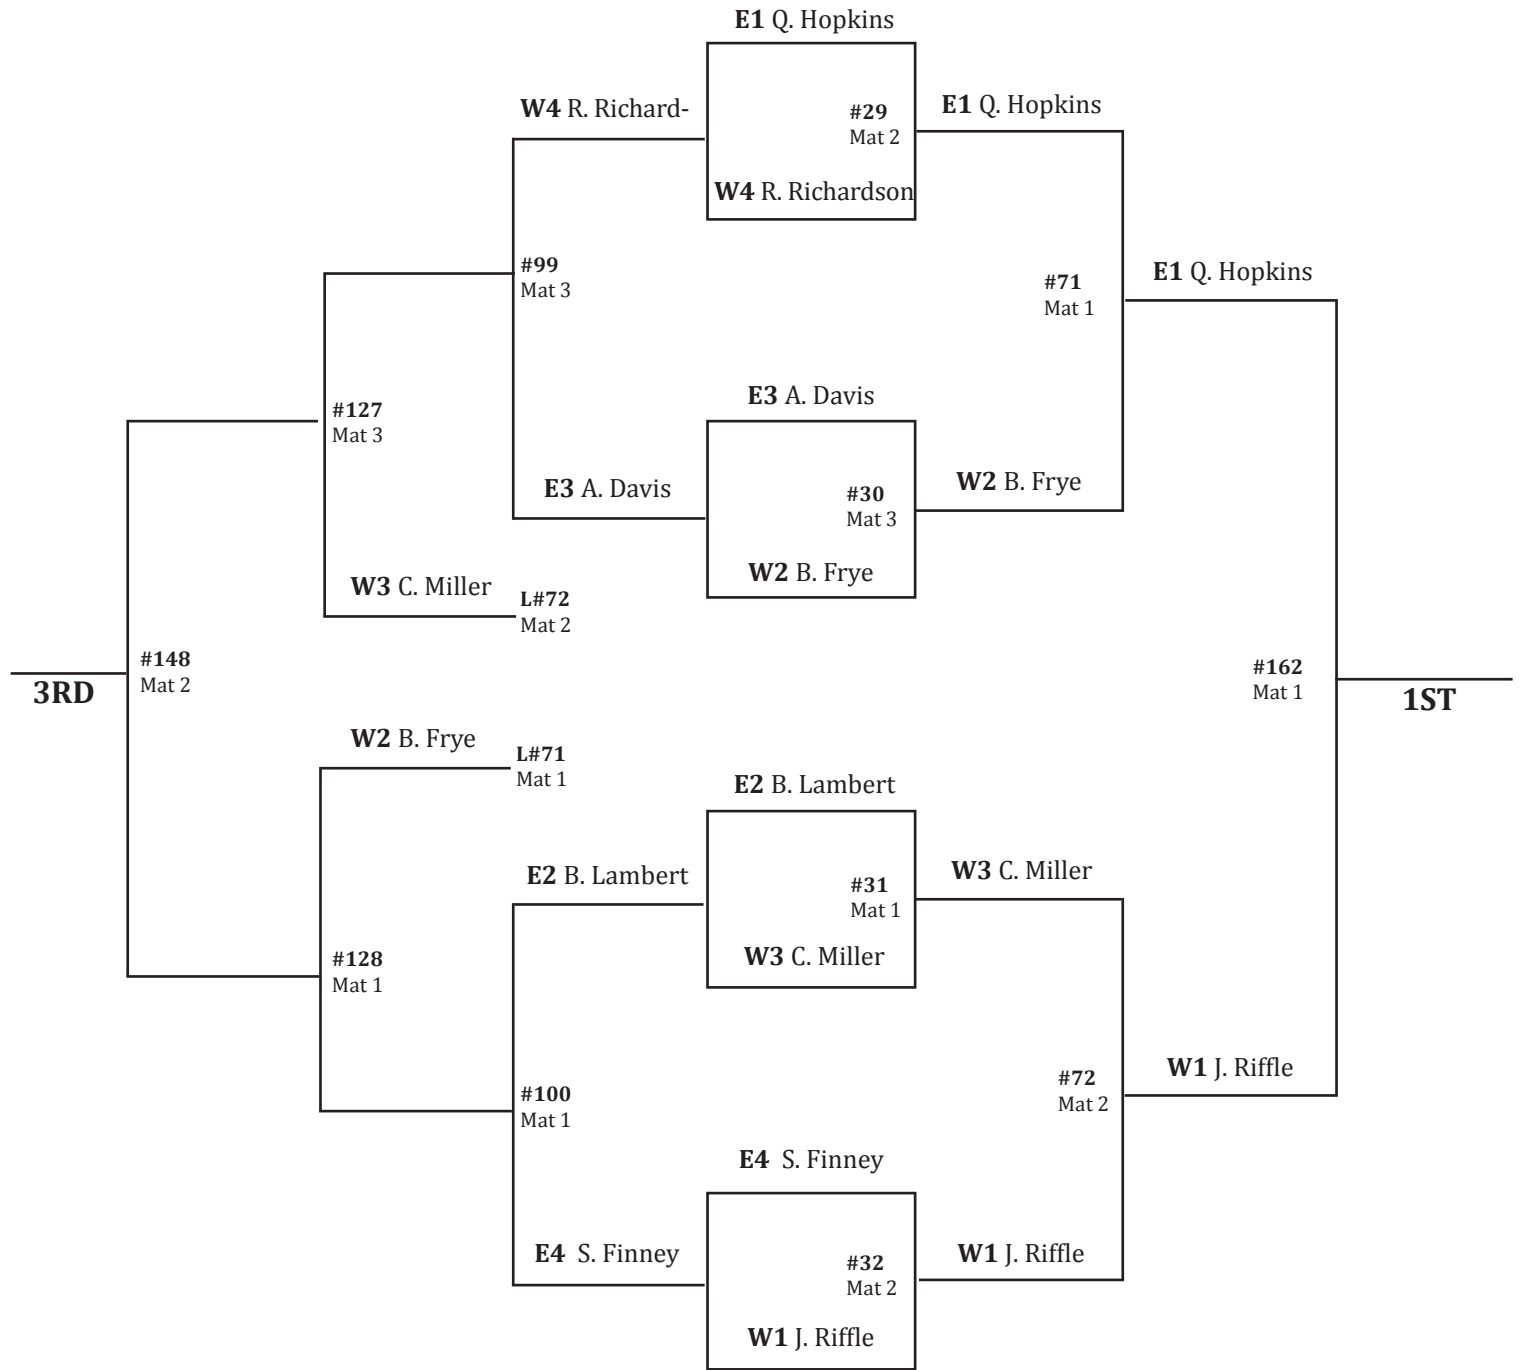

1A BRACKET - WEIGHT CLASS 152

East Regional Seeds

- #1 Quadarius Hopkins - Tarboro (21-4) Sr.
- #2 Branson Lambert - Uwharrie Charter (36-8) Jr.
- #3 Anthony Davis - Pamlico (39-5) Sr.
- #4 Seth Finney - Rosewood (44-8) Jr.

West Regional Seeds

- #1 Justin Riffle - Cherryville (44-12) Sr.
- #2 Blake Frye - Elkin (31-4) Sr.
- #3 Chris Miller - Swain County (32-4) Sr.
- #4 Ryan Richardson - Mitchell (34-11) So.