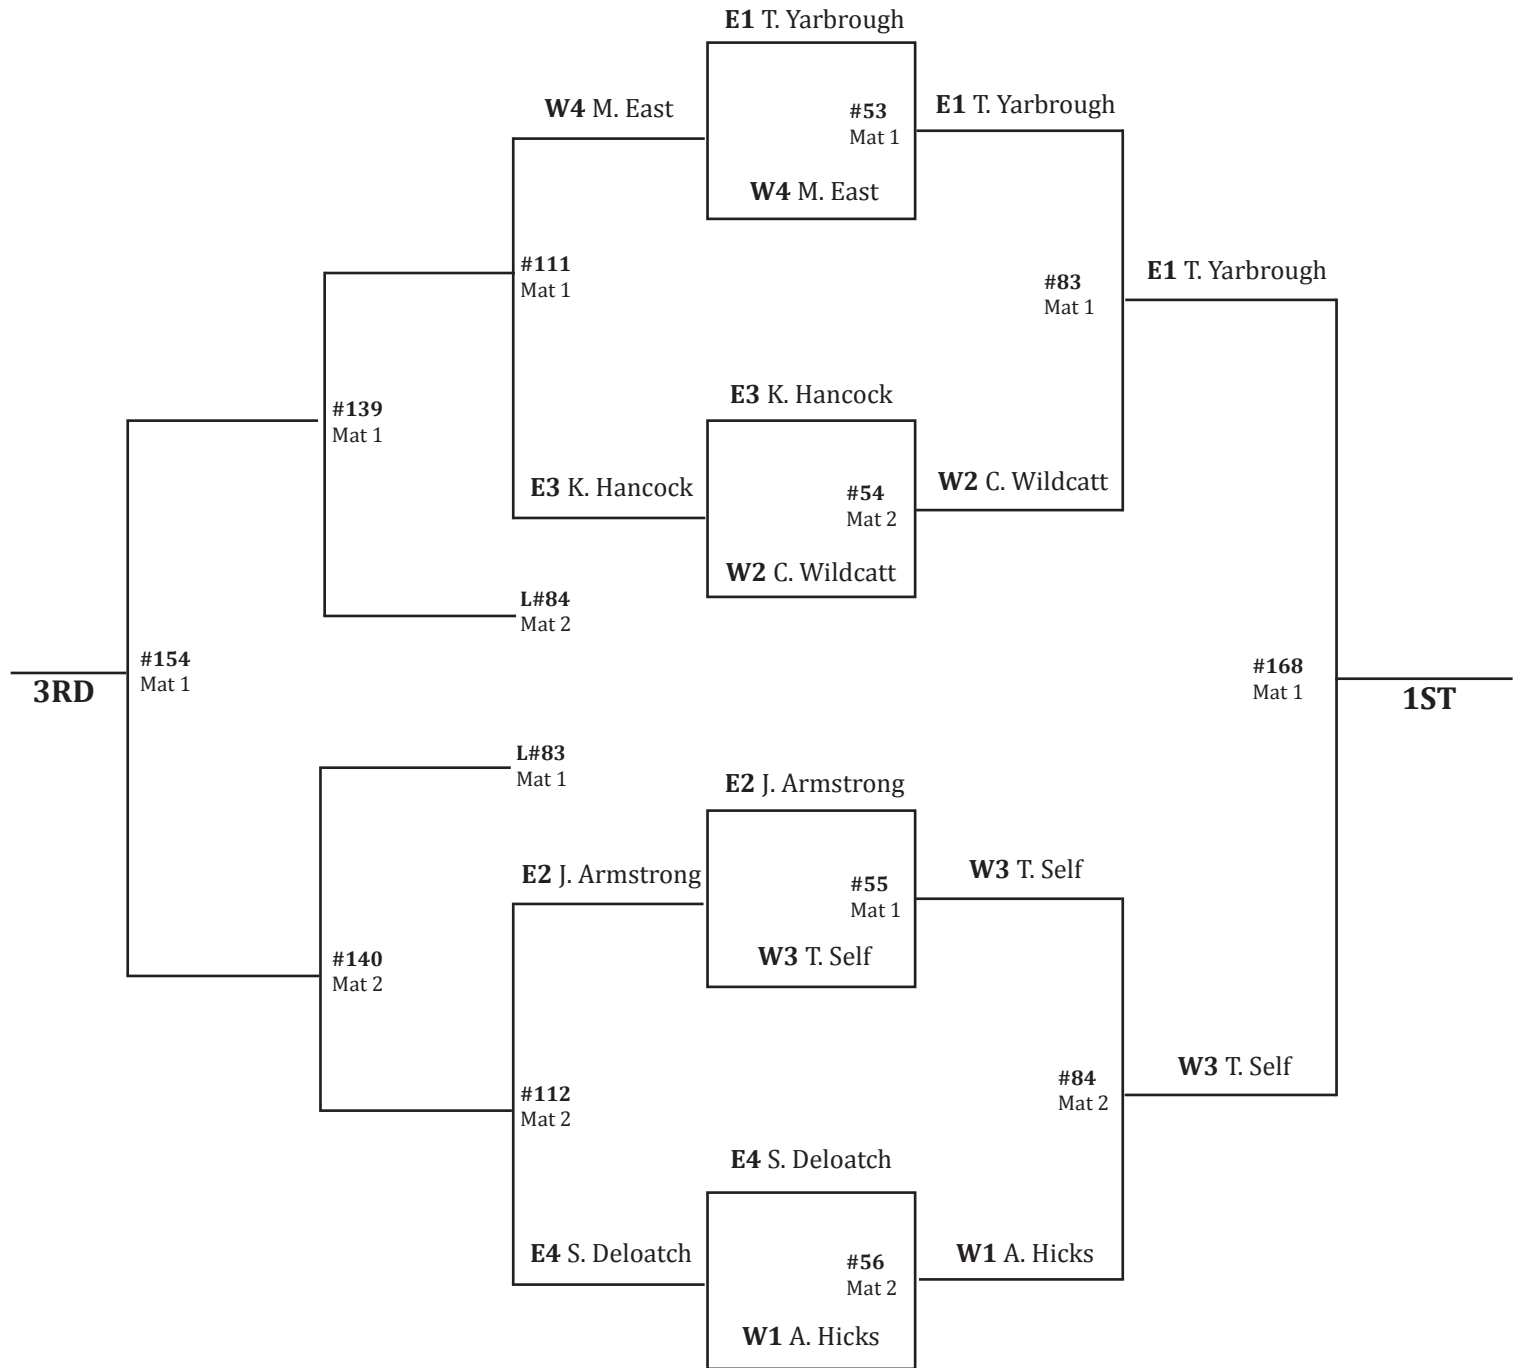

1A BRACKET - WEIGHT CLASS 285

East Regional Seeds

- #1 Thomas Yarbrough - South Stanly (34-1) Sr.
- #2 Javon Armstrong - Pamlico (18-12) Fr.
- #3 Kyle Hancock - Heide Trask (40-8) Sr.
- #4 Shaimeaq Deloatch - Tarboro (19-14) Sr.

West Regional Seeds

- #1 Austin Hicks - Avery County (39-6) Sr.
- #2 Corbin Wildcatt - Swain County (31-3) Sr.
- #3 Todd Self - Mitchell (10-2) Sr.
- #4 Morgan East - East Sury (24-4) Jr.