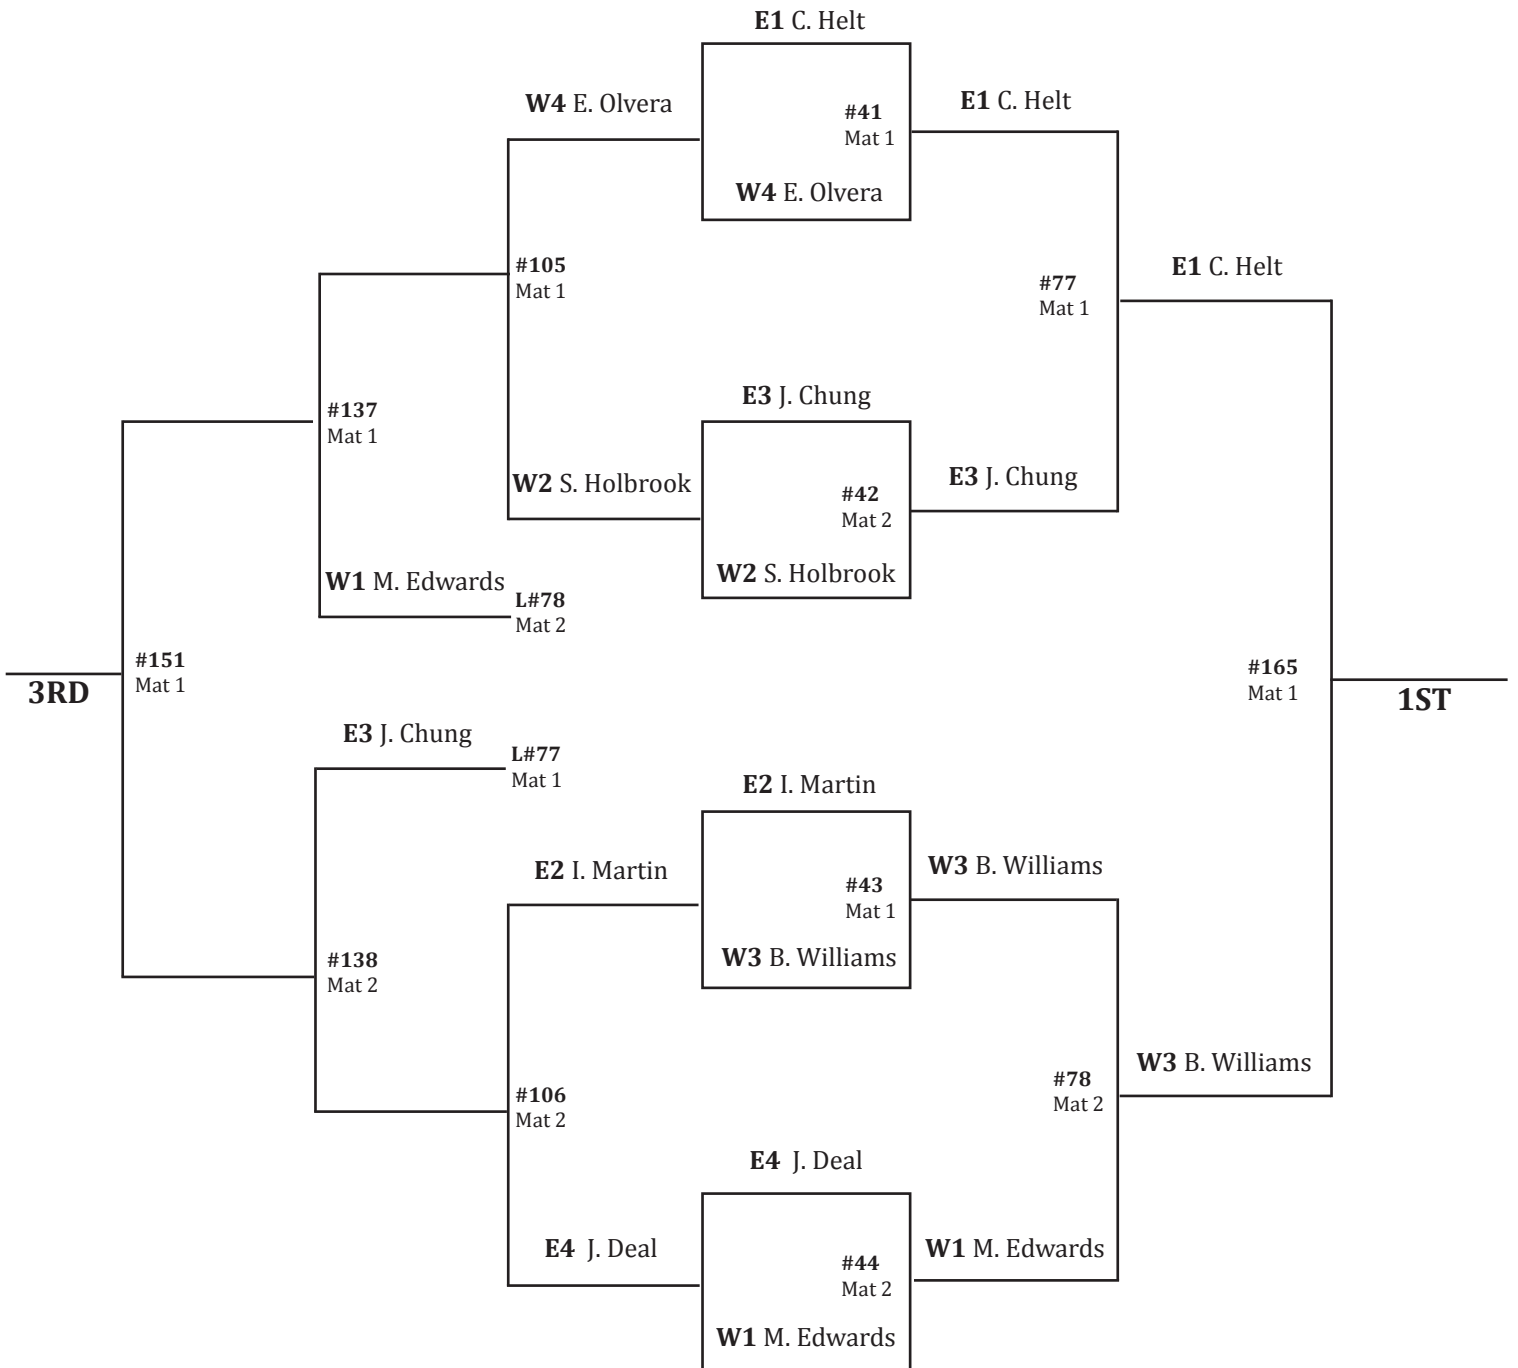

1A BRACKET - WEIGHT CLASS 182

East Regional Seeds

- #1 Cameron Helt - Rosewood (28-4) Sr.
- #2 Isaiah Martin - Uwharrie Charter (17-2) So.
- #3 Joseph Chung - Heide Trask (38-11) Sr.
- #4 Jacari Deal - Voyager Academy (20-15) So.

West Regional Seeds

- #1 Mitchell Edwards - East Surry (23-4) So.
- #2 Silas Holbrook - Starmount (26-5) Sr.
- #3 Blake Williams - Avery County (33-11) Jr.
- #4 Eric Olvera - Mt. Airy (24-17) Fr.