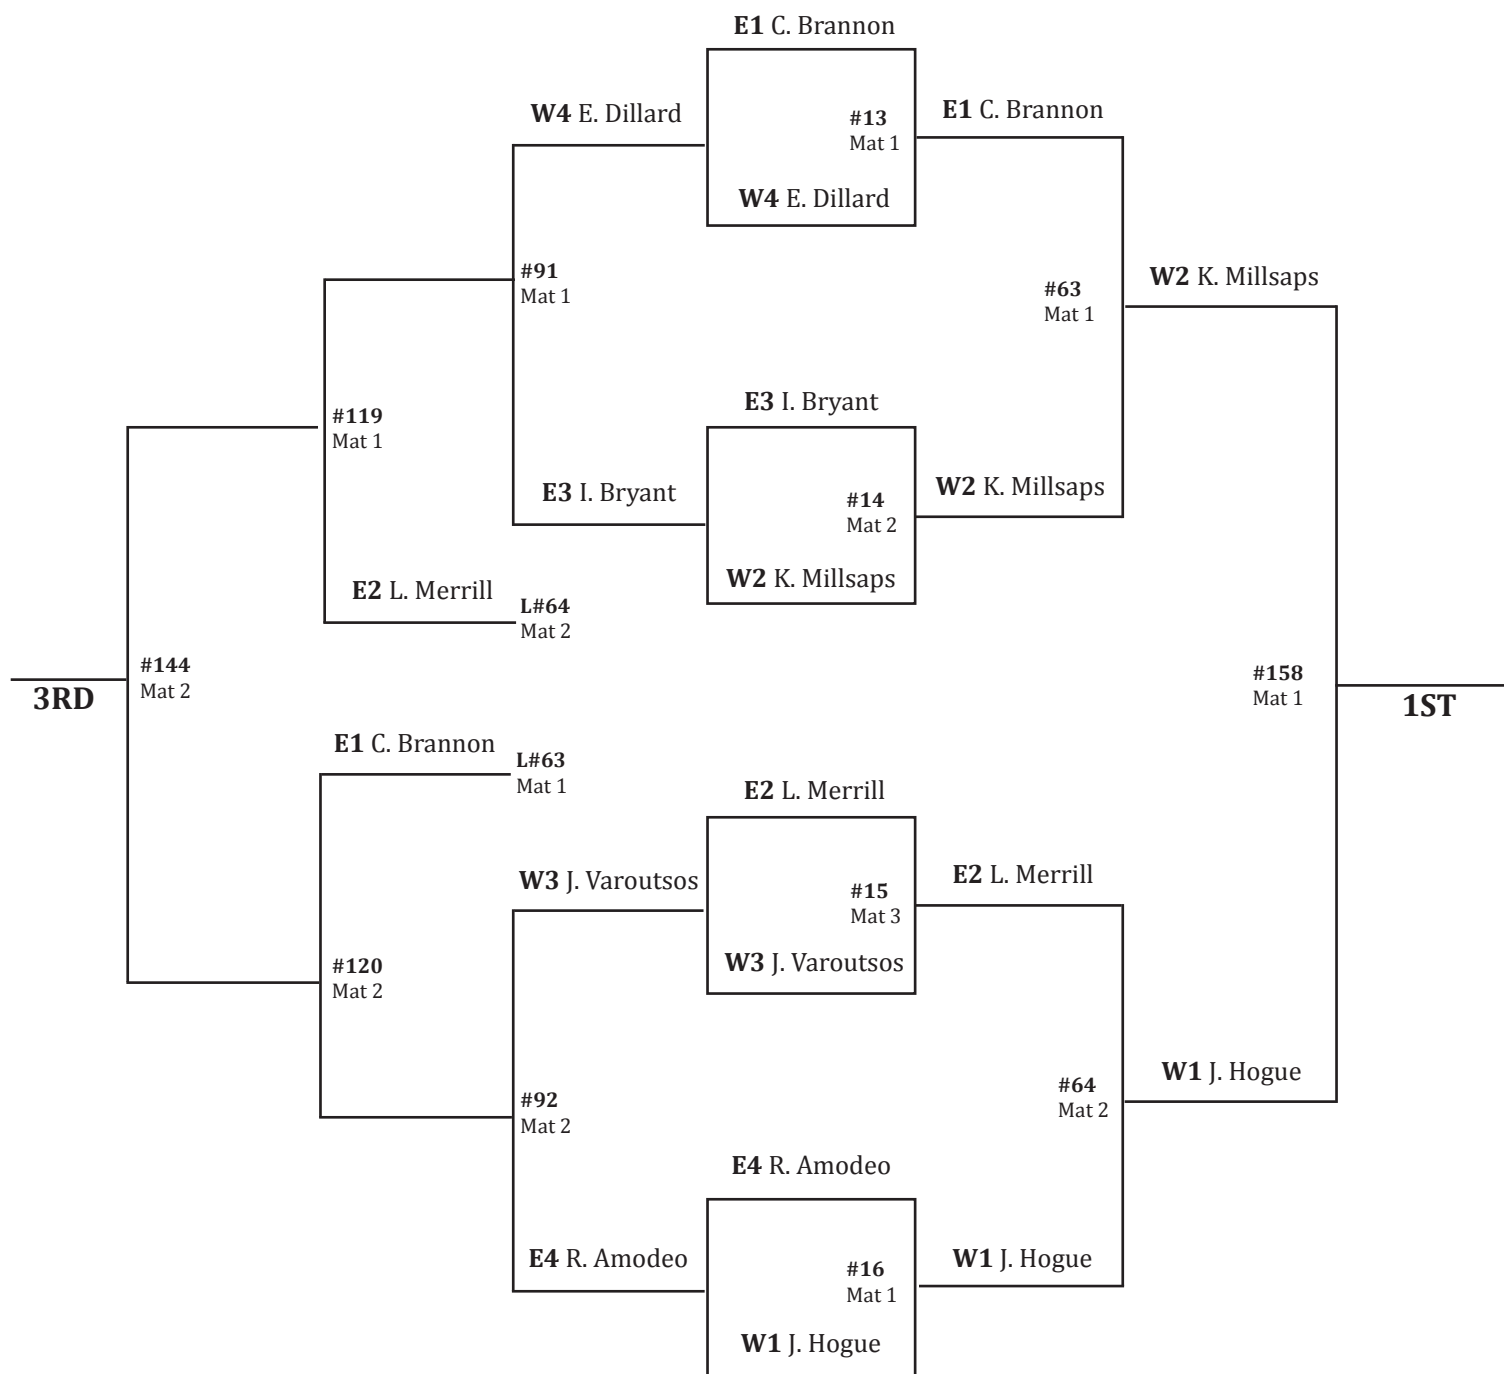

1A BRACKET - WEIGHT CLASS 126

East Regional Seeds

- #1 Chris Brannon - Chatham Charter (36-5) Sr.
- #2 Logan Merrill - South Davidson (27-11) So.
- #3 Isaiah Bryant - Voyager Academy (28-9) Jr.
- #4 Reid Amodeo - Rosewood (48-11) Jr.

West Regional Seeds

- #1 Jacob Hogue - Mt. Airy (48-0) Sr.
- #2 Kade Millsaps - Robbinsville (39-5) So.
- #3 John Varoutsos - Atkins (23-8) Jr.
- #4 Evan Dillard - Hiwassee Dam (20-5) Sr.