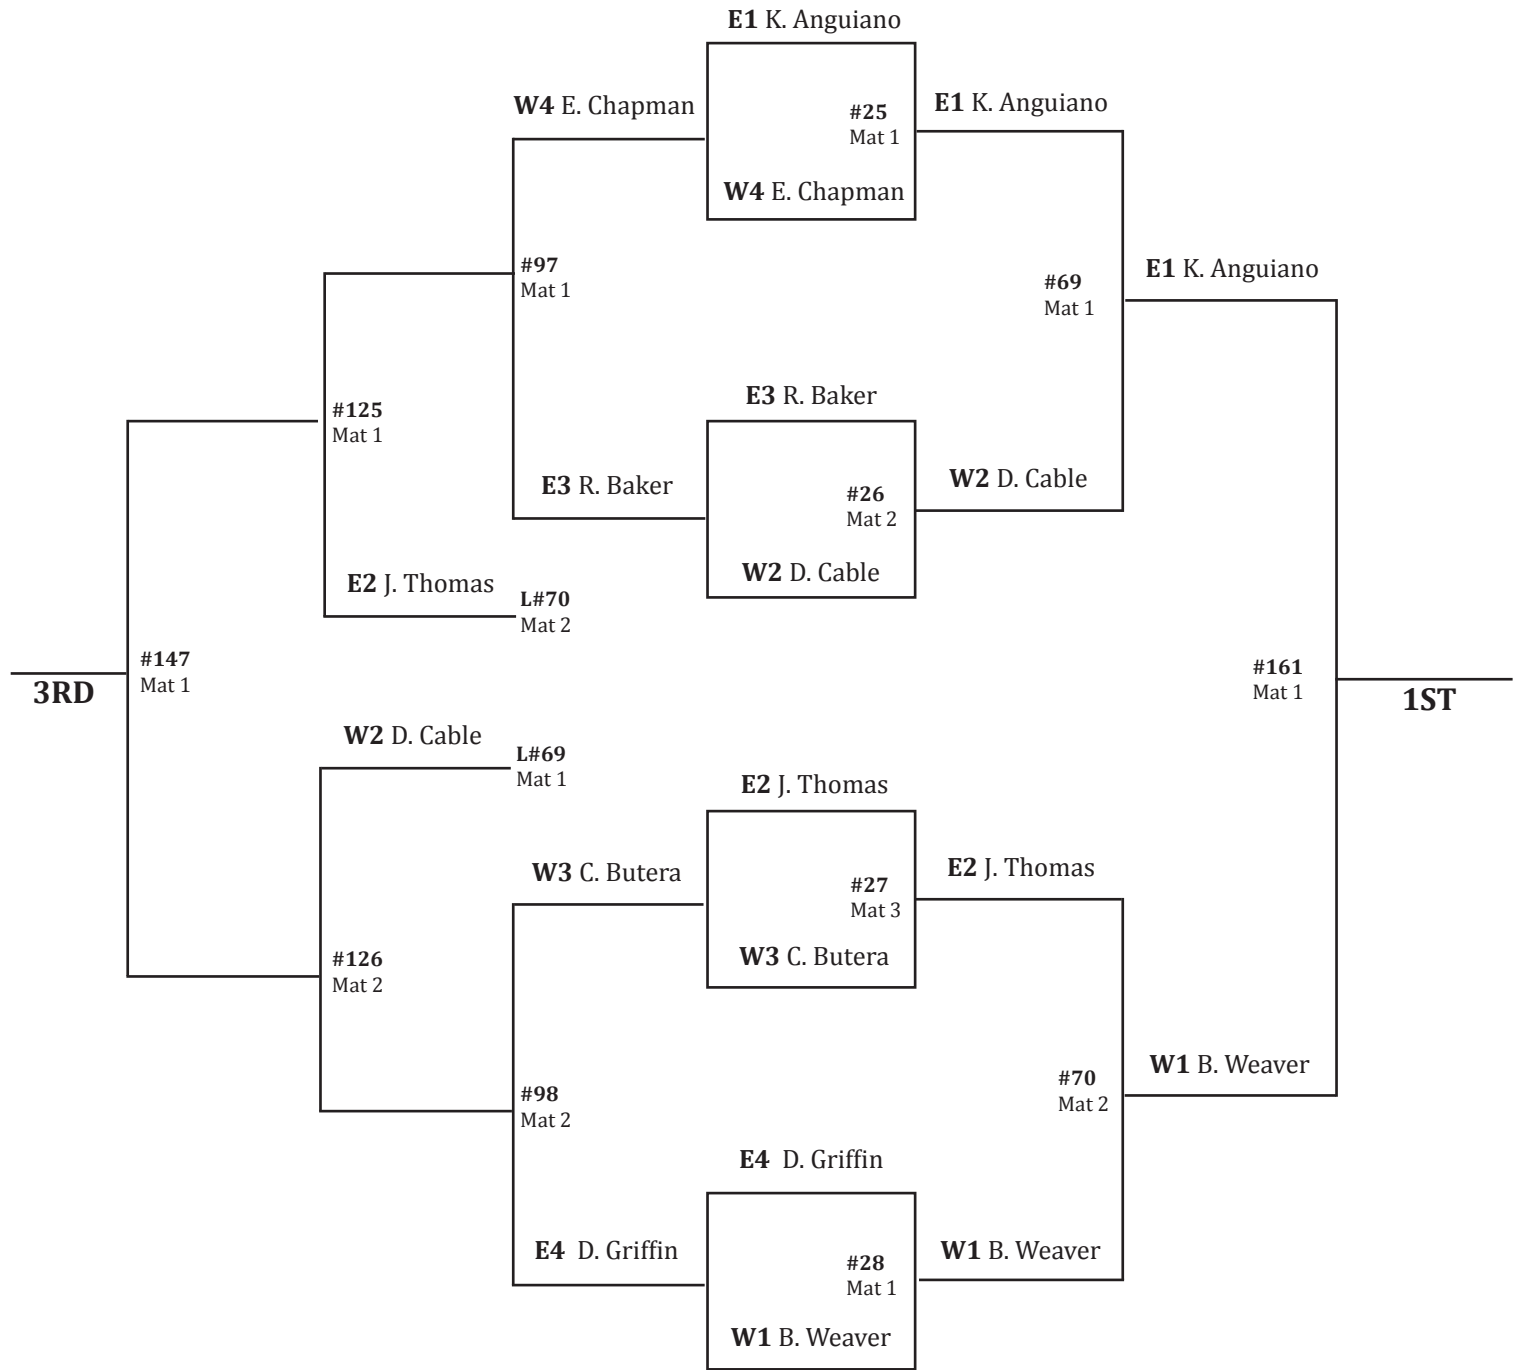

1A BRACKET - WEIGHT CLASS 145

East Regional Seeds

- #1 Kris Anguiano - Uwharrie Charter (32-5) Sr.
- #2 Jayden Thomas - Rosewood (44-7) Sr.
- #3 Ryan Baker - Chatham Central (30-12) Sr.
- #4 Damie Griffin - South Stanly (24-7) So.

West Regional Seeds

- #1 Britt Weaver - Alleghany (48-1) Sr.
- #2 Drake Cable - Robbinsville (26-5) Sr.
- #3 Christopher Butera - Mt. Airy (40-9) Jr.
- #4 Ethan Chipman - Elkin (29-11) Jr.