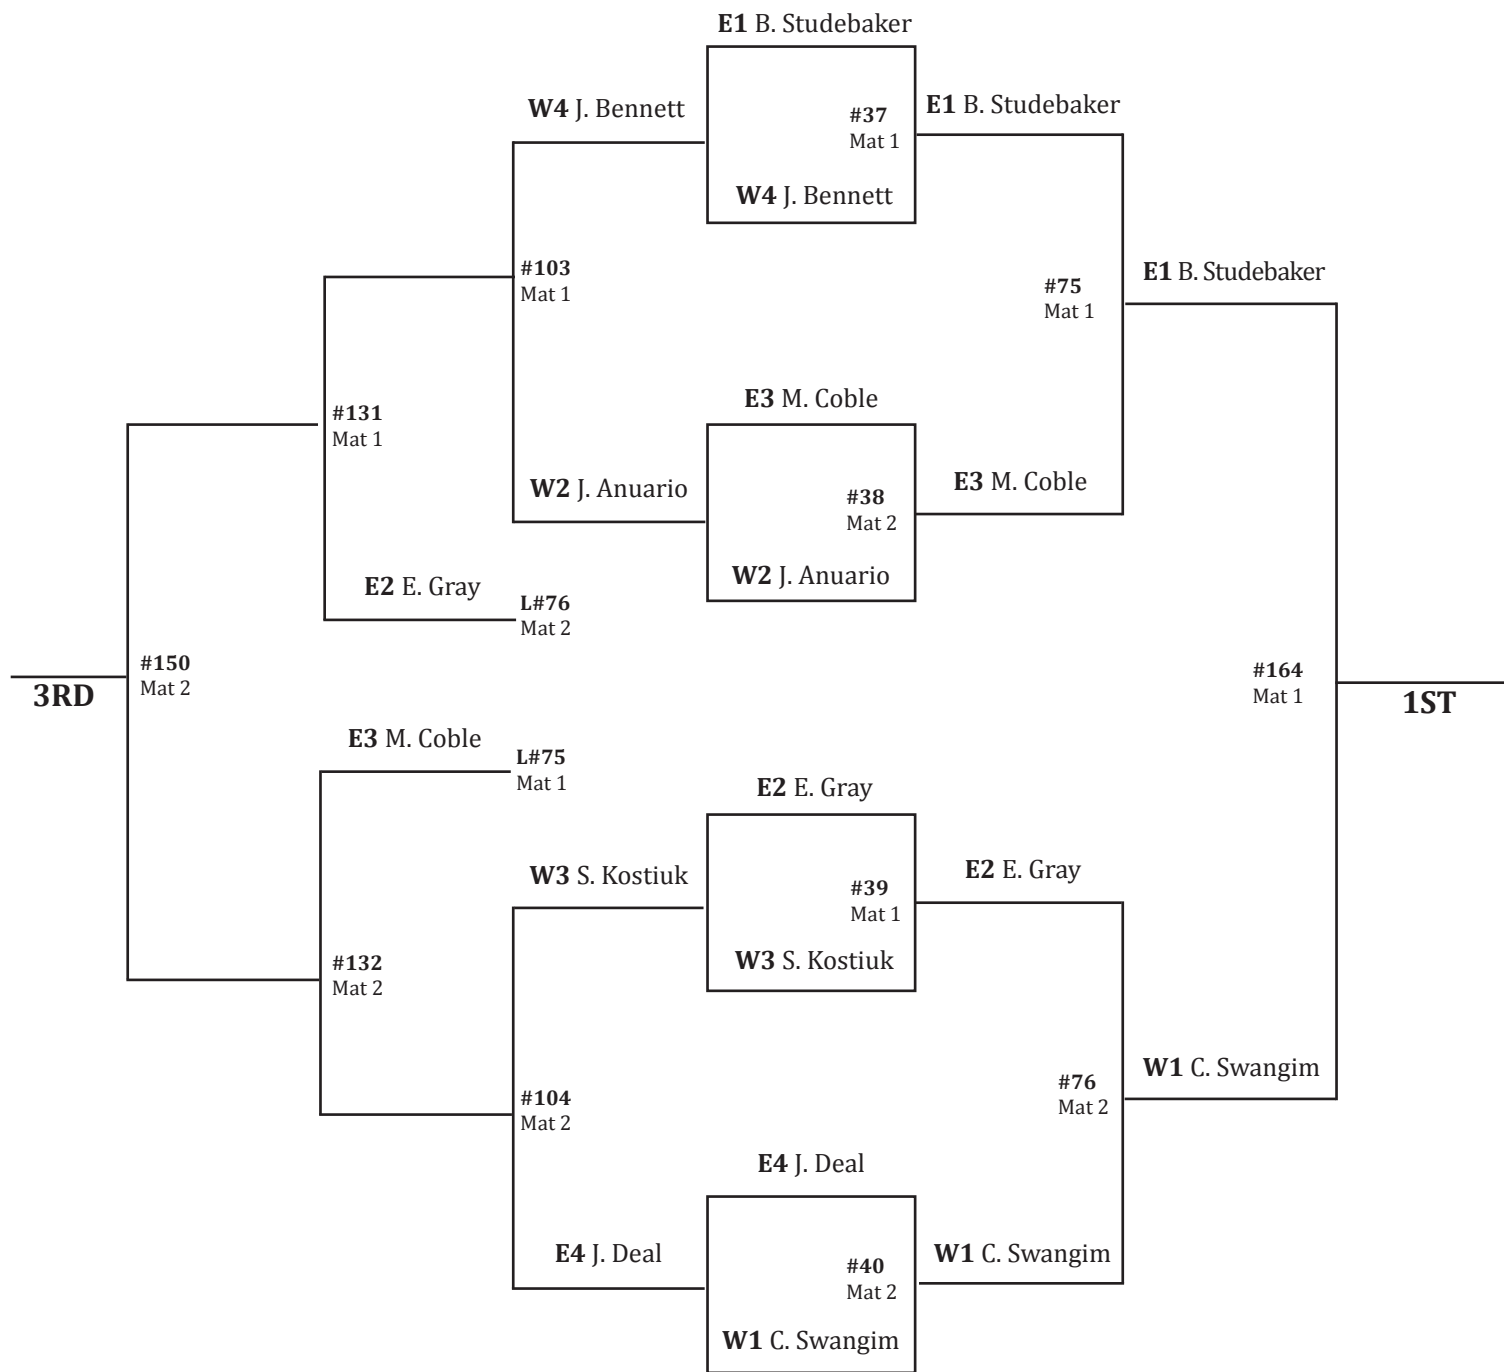

1A BRACKET - WEIGHT CLASS 170

East Regional Seeds

- #1 Beau Studebaker - East Carteret (34-0) Jr.
- #2 Ethan Gray - Cape Hatteras (22-4) Sr.
- #3 Mason Coble - West Montgomery (17-4) Jr.
- #4 Jacobi Deal - Voyager Academy (20-16) So.

West Regional Seeds

- #1 Cody Swangim - Rosman (46-3) Jr.
- #2 Juan Anuario - Elkin (28-5) Sr.
- #3 Sean Kostiuik - Cherryville (32-19) So.
- #4 John Bennett - Mt. Airy (35-14) So.