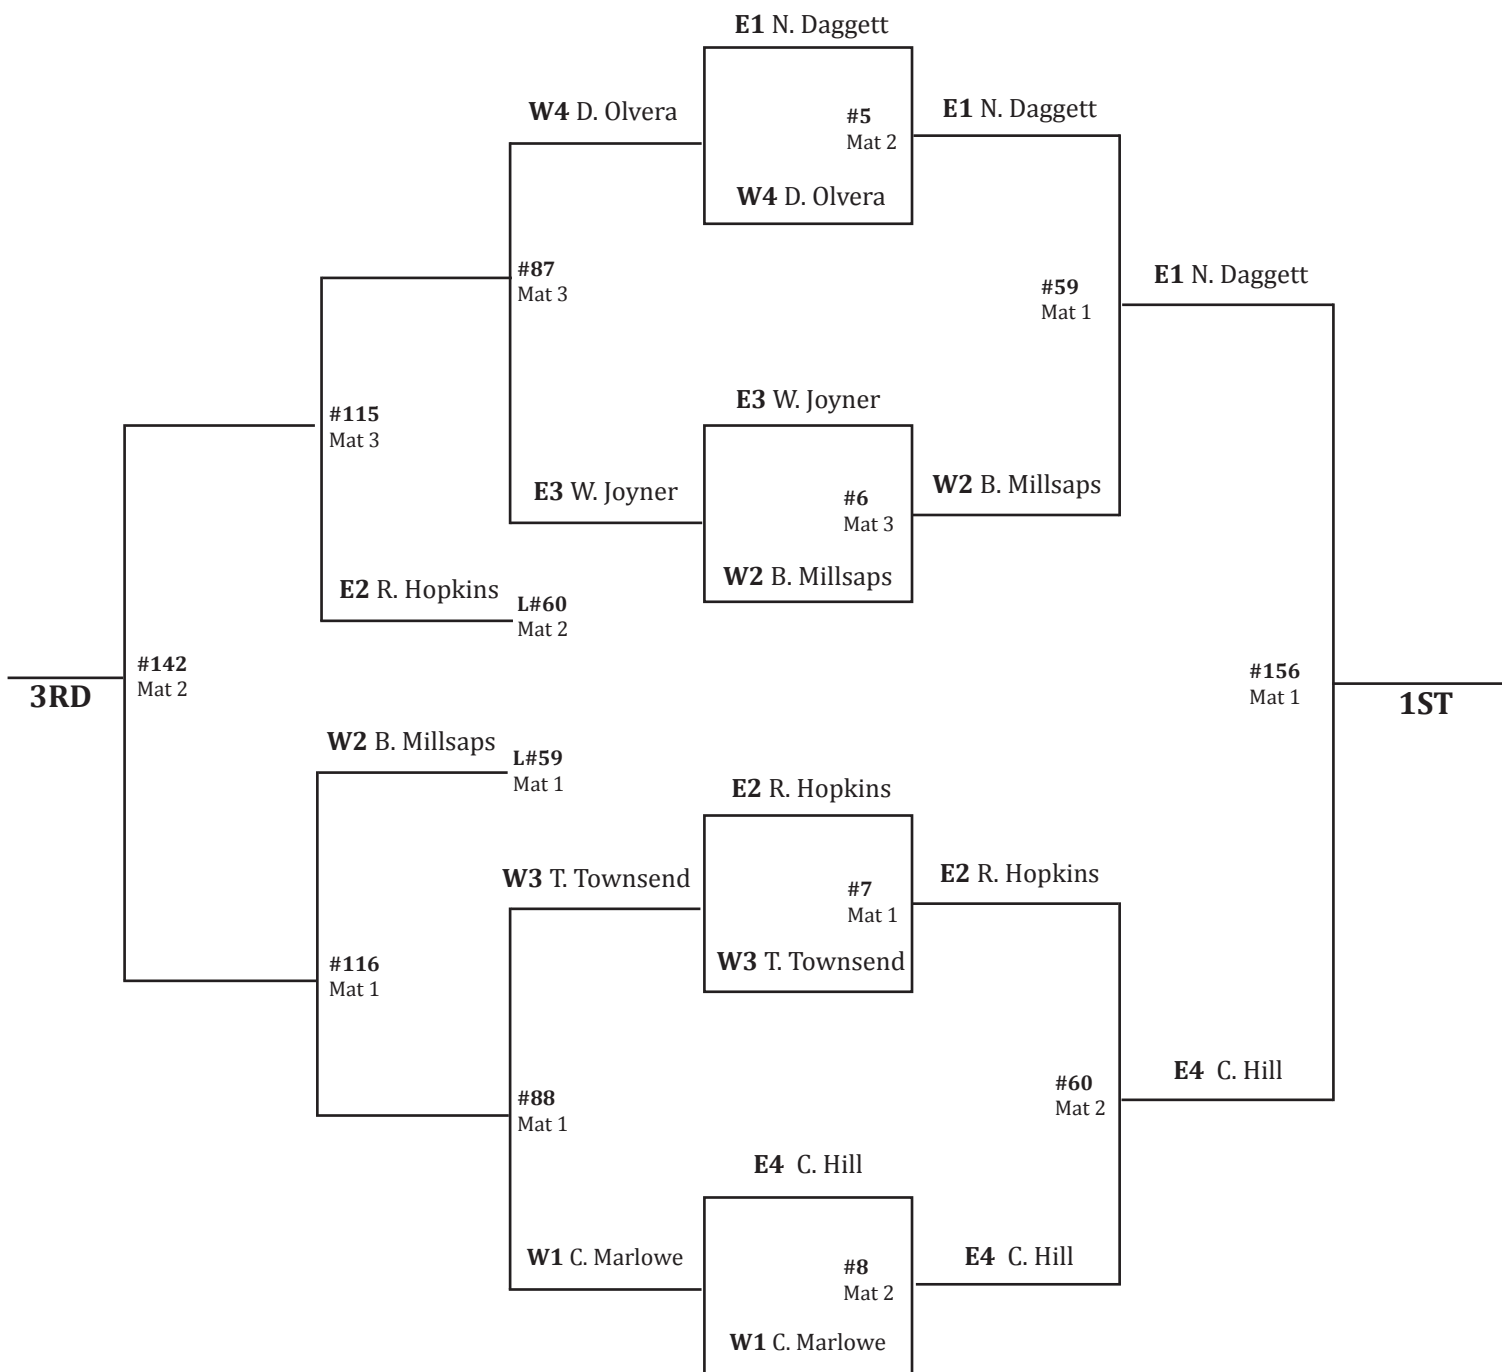

1A BRACKET - WEIGHT CLASS 113

East Regional Seeds

- #1 Nick Daggett - Chatham Central (32-0) Sr.
- #2 Raquavius Hopkins - Tarboro (13-6) Jr.
- #3 Wesley Joyner - Queens Grant (32-5) Sr.
- #4 Chris Hill - Rosewood (40-12) So.

West Regional Seeds

- #1 Coltin Marlowe - Mitchell (28-2) Jr.
- #2 Braden Millsaps - Robbinsville (24-5) So.
- #3 Tyjae Townsend - Elkin (24-12) So.
- #4 Daniel Olvera - Mt. Airy (30-7) So.