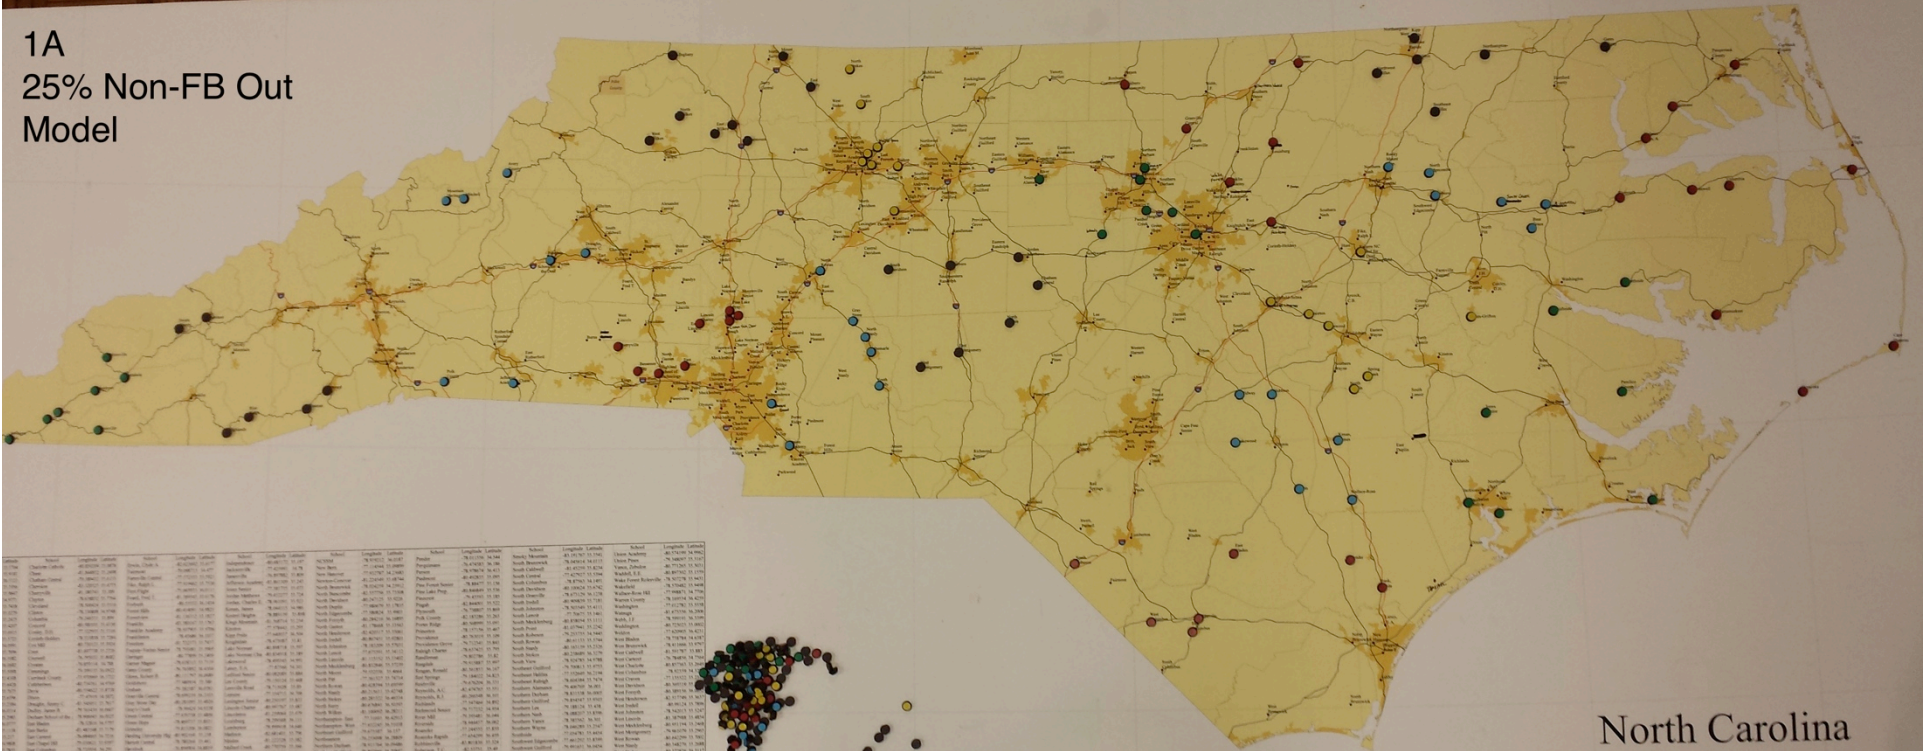

**Schools in white represent non-football playing schools added based on ADM

1A
25% Non-FB Out
Model

School	Latitude	Longitude	County	School	Latitude	Longitude	County	School	Latitude	Longitude	County
Albemarle	36.225000	-79.100000	Albemarle	Albemarle	36.225000	-79.100000	Albemarle	Albemarle	36.225000	-79.100000	Albemarle
Alamogordo	36.225000	-79.100000	Alamogordo	Alamogordo	36.225000	-79.100000	Alamogordo	Alamogordo	36.225000	-79.100000	Alamogordo
Albemarle	36.225000	-79.100000	Albemarle	Albemarle	36.225000	-79.100000	Albemarle	Albemarle	36.225000	-79.100000	Albemarle
Albemarle	36.225000	-79.100000	Albemarle	Albemarle	36.225000	-79.100000	Albemarle	Albemarle	36.225000	-79.100000	Albemarle
Albemarle	36.225000	-79.100000	Albemarle	Albemarle	36.225000	-79.100000	Albemarle	Albemarle	36.225000	-79.100000	Albemarle