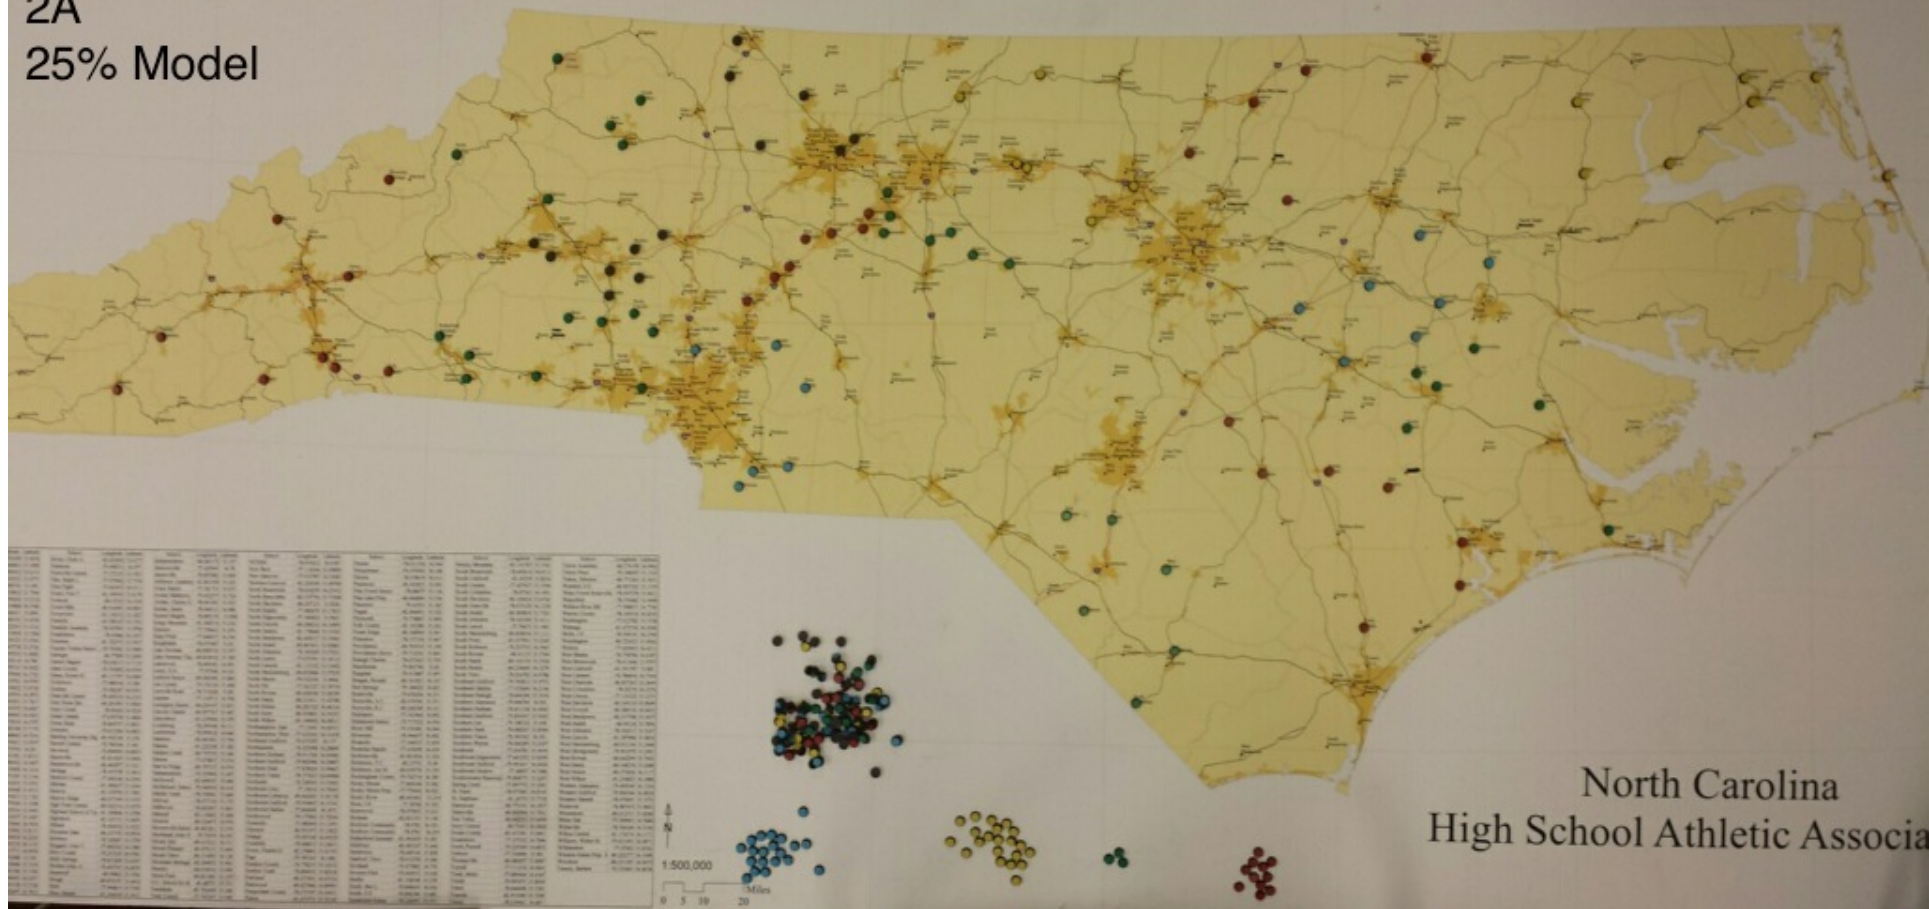

4 Classification Model
25%/25%/25%/25%

2A

School Name	Total
Parkwood High	999
T Wingate Andrews High	993
East Duplin High	989
Hibriten High	988
Smoky Mountain High	985
East Burke High	983
Newton-Conover High	980
East Davidson High	979
Goldsboro High	979
West Stokes High	975
Saint Pauls High	974
North Lincoln High	971
Currituck County High	968
West Craven High	967
South Rowan High	962
West Iredell High	960
Randleman High	953
Ashe County High	949
Southern Vance High	943
Bunker Hill High	940
South Granville High	938
East Henderson High	937
Forest Hills High	934
Franklin High	930
East Lincoln High	926
North Lenoir High	922
West Lincoln High	915
Roanoke Rapids High	915
North Pitt High	911
Croatan High	908
Bunn High	904
Forbush High	903
R-S Central High	901
Hugh M Cummings High	900
North Surry High	900
Greene Central High	888
Maiden High	883
Bandys High	874
Northeastern High	874
Wilkes Central High	862
Beddingfield High	861
Chase High	851
Kinston High	850
SouthWest Edgecombe High	847
Lincolnton High	847
Hertford County High	846
Clinton High	841
Dixon High	835
Carrboro High	834
Mount Pleasant High	831
Reidsville High	824

School Name	Total
Shelby High	823
Providence Grove High	822
West Stanly High	822
Eastern Randolph High	821
Wheatmore High	813
Bartlett Yancey High	811
West Davidson High	810
Graham High	807
First Flight High	807
Salisbury High	805
Central Academy of Technology & Arts High	803
Bertie High	798
Lake Norman Charter High	797
Lexington Senior High	796
Pasquotank County High	793
South Lenoir High	793
Surry Central High	792
Owen High	787
Jordan Matthews High	787
South Columbus High	777
Farmville Central High	777
Stuart W Cramer High	775
West Bladen High	774
Madison High	774
East Rutherford High	772
Hendersonville High	768
Trinity High	764
Red Springs High	757
Fairmont High	754
North Johnston High	747
Walkertown High	743
Brevard High	739
North Wilkes High	738
Polk County High	734
Jimmy C Draughn High	722
James Kenan High	719
Warren County High	719
Thomasville High	718
Midway High	714
Whiteville High	711
Carver High	707
North Rowan High	694
West Wilkes High	689
Ayden-Grifton High	684
Heide Trask High	678
NC School of Science & Math High	678
Mtn. Heritage High	671
Southwest Onslow High	663
John A Holmes High	656
Avery County High	652

2A
25% Model

North Carolina
High School Athletic Association