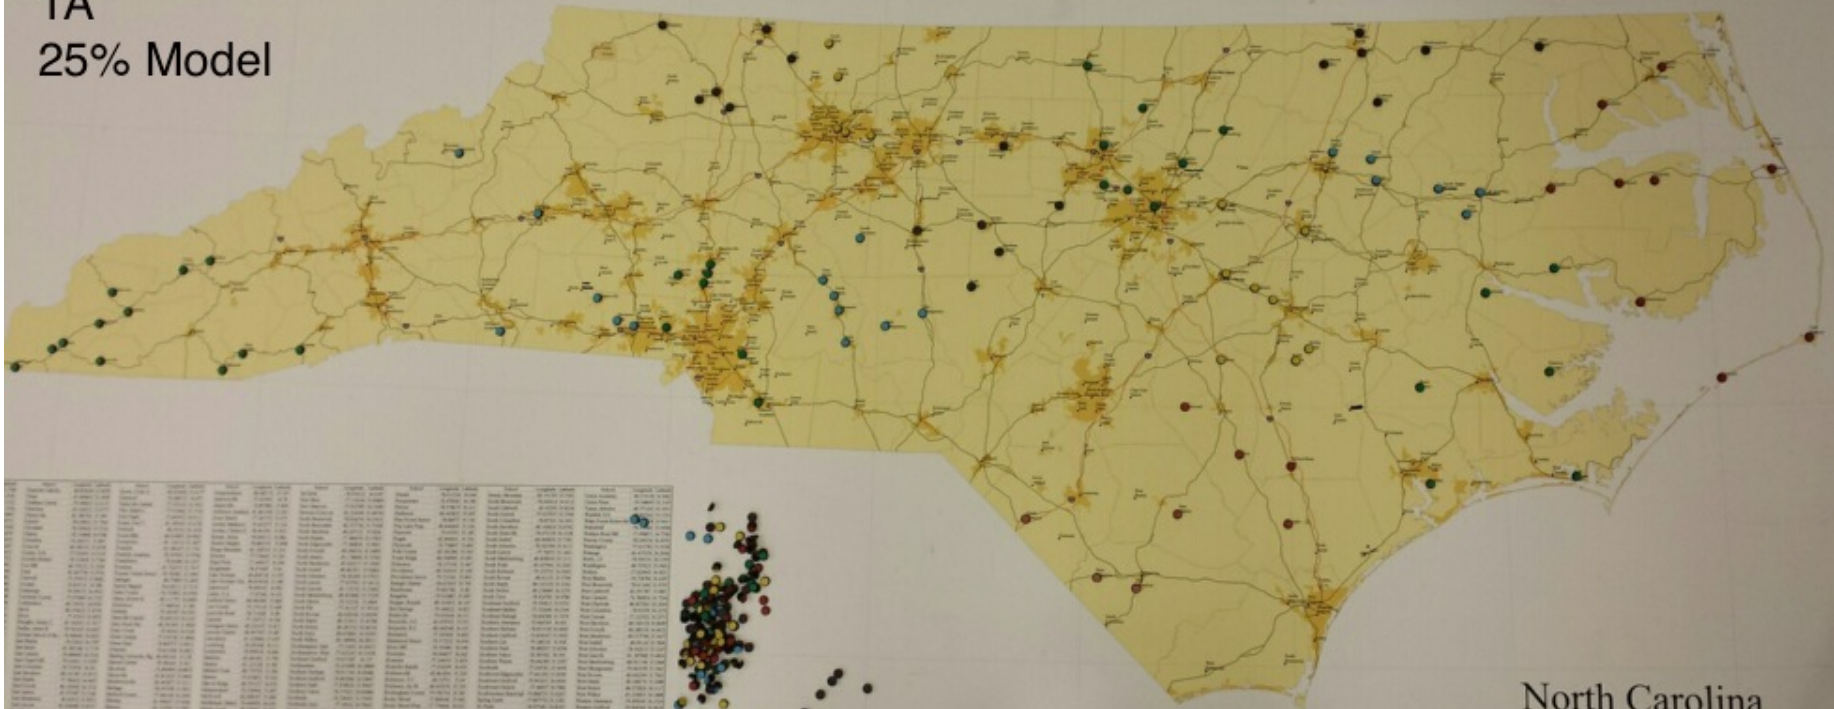

4 Classification Model
25%/25%/25%/25%

1A

School Name	Total
Wallace-Rose Hill High	652
Granville Central High	642
East Surry High	642
North Moore High	641
East Bladen High	637
Bessemer City High	634
South Stokes High	633
Starmount High	633
East Montgomery High	625
Camden County High	615
Pender High	604
Atkins High	603
East Carteret High	596
Louisburg High	596
North Stanly High	595
Spring Creek High	589
Swain County High	585
Tarboro High	577
West Montgomery High	571
Raleigh Charter High	559
Highland School of Technology High	557
Hobbton High	557
Riverside High	553
Union High	553
East Wilkes High	547
Cherryville High	546
Rosewood High	539
Gates County High	537
Mitchell High	535
Mount Airy High	533
Lincoln Charter High	523
Northampton County High	519
Perquimans County High	518
Princeton High	516
Pine Lake Preparatory High	516
Lakewood High	512
Franklin Academy High	490
South Robeson High	487
Pamlico County High	477
Northside High	473
Community School of Davidson	473
Union Academy High	471
Albemarle High	470
Manteo High	464
Northwest Halifax High	463
East Columbus High	460
West Columbus High	458
Bishop McGuinness High	457
Queen's Grant Community High	453
Alleghany High	449

School Name	Total
Murphy High	446
South Davidson High	444
Southside High	442
Lejeune High	442
South Stanly High	441
North Stokes High	431
Voyager Academy High	418
Chatham Central High	414
Gray Stone Day High	412
Elkin High	391
Hayesville High	382
Roxboro Community High	377
Rosman High	369
Robbinsville High	364
Weldon High	362
Thomas Jefferson Classical Academy High	360
Plymouth High	355
Research Triangle High	347
North Duplin High	341
Gaston College Preparatory (Kipp Pride)	332
Southeast Halifax High	329
Jones Senior High	329
South Creek High	320
Uwharrie Charter Academy High	316
East Wake Academy	314
Rocky Mount Preparatory High	313
Kestrel Heights High	311
Cherokee High	274
Andrews High	272
Mountain Island Charter High	267
North Edgecombe High	244
Winston-Salem Preparatory Academy High	234
Hiwassee Dam High	203
Woods Charter High	184
Bear Grass Charter High	170
River Mill Academy High	169
Cape Hatteras Secondary High	167
Columbia High	166
Neuse Charter High	161
Creswell High	155
Christ the King High	147
Chatham Charter	134
Tri-County Early College High	132
Mattamuskeet Early College High	126
Blue Ridge Early College High	121
Highlands High	120
NC School for the Deaf	42
Ocracoke High	39
Eastern NC School for the Deaf	31
Nantahala High	30

1A
25% Model

North Carolina
High School Athletic Association