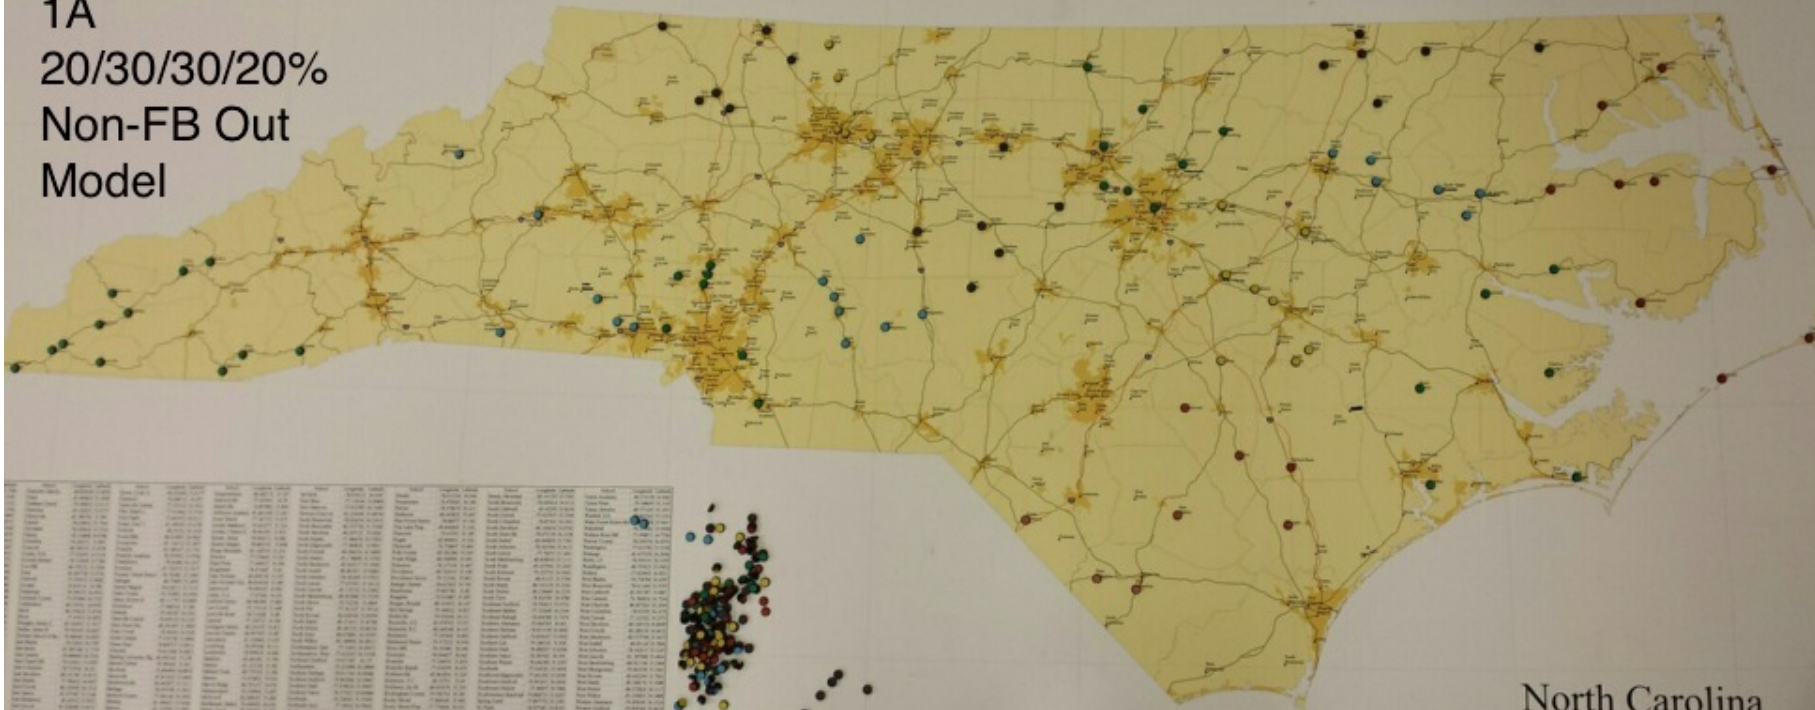

4 Classification Model
20%/30%/30%/20%
Remove Non-FB, Split, Add Non-FB

1A

School Name	Total
Wallace-Rose Hill High	652
Granville Central High	642
East Surry High	642
North Moore High	641
East Bladen High	637
Bessemer City High	634
South Stokes High	633
Starmount High	633
East Montgomery High	625
Camden County High	615
Pender High	604
Atkins High	603
East Carteret High	596
Louisburg High	596
North Stanly High	595
Spring Creek High	589
Swain County High	585
Tarboro High	577
West Montgomery High	571
Raleigh Charter High	559
Highland School of Technology High	557
Hobbs High	557
Riverside High	553
Union High	553
East Wilkes High	547
Cherryville High	546
Rosewood High	539
Gates County High	537
Mitchell High	535
Mount Airy High	533
Lincoln Charter High	523
Northampton County High	519
Perquimans County High	518
Princeton High	516
Pine Lake Preparatory High	516
Lakewood High	512
Franklin Academy High	490
South Robeson High	487
Pamlico County High	477
Northside High	473
Community School of Davidson	473
Union Academy High	471
Albemarle High	470
Manteo High	464
Northwest Halifax High	463
East Columbus High	460
West Columbus High	458
Bishop McGuinness High	457
Queen's Grant Community High	453
Alleghany High	449

School Name	Total
Murphy High	446
South Davidson High	444
Southside High	442
Lejeune High	442
South Stanly High	441
North Stokes High	431
Voyager Academy High	418
Chatham Central High	414
Gray Stone Day High	412
Elkin High	391
Hayesville High	382
Roxboro Community High	377
Rosman High	369
Robbinsville High	364
Weldon High	362
Thomas Jefferson Classical Academy High	360
Plymouth High	355
Research Triangle High	347
North Duplin High	341
Gaston College Preparatory (Kipp Pride)	332
Southeast Halifax High	329
Jones Senior High	329
South Creek High	320
Uwharrie Charter Academy High	316
East Wake Academy	314
Rocky Mount Preparatory High	313
Kestrel Heights High	311
Cherokee High	274
Andrews High	272
Mountain Island Charter High	267
North Edgecombe High	244
Winston-Salem Preparatory Academy High	234
Hiwassee Dam High	203
Woods Charter High	184
Bear Grass Charter High	170
River Mill Academy High	169
Cape Hatteras Secondary High	167
Columbia High	166
Neuse Charter High	161
Creswell High	155
Christ the King High	147
Chatham Charter	134
Tri-County Early College High	132
Mattamuskeet Early College High	126
Blue Ridge Early College High	121
Highlands High	120
NC School for the Deaf	42
Ocracoke High	39
Eastern NC School for the Deaf	31
Nantahala High	30

**Schools in white represent non-football playing schools added based on ADM

1A
20/30/30/20%
Non-FB Out
Model

North Carolina
High School Athletic Association