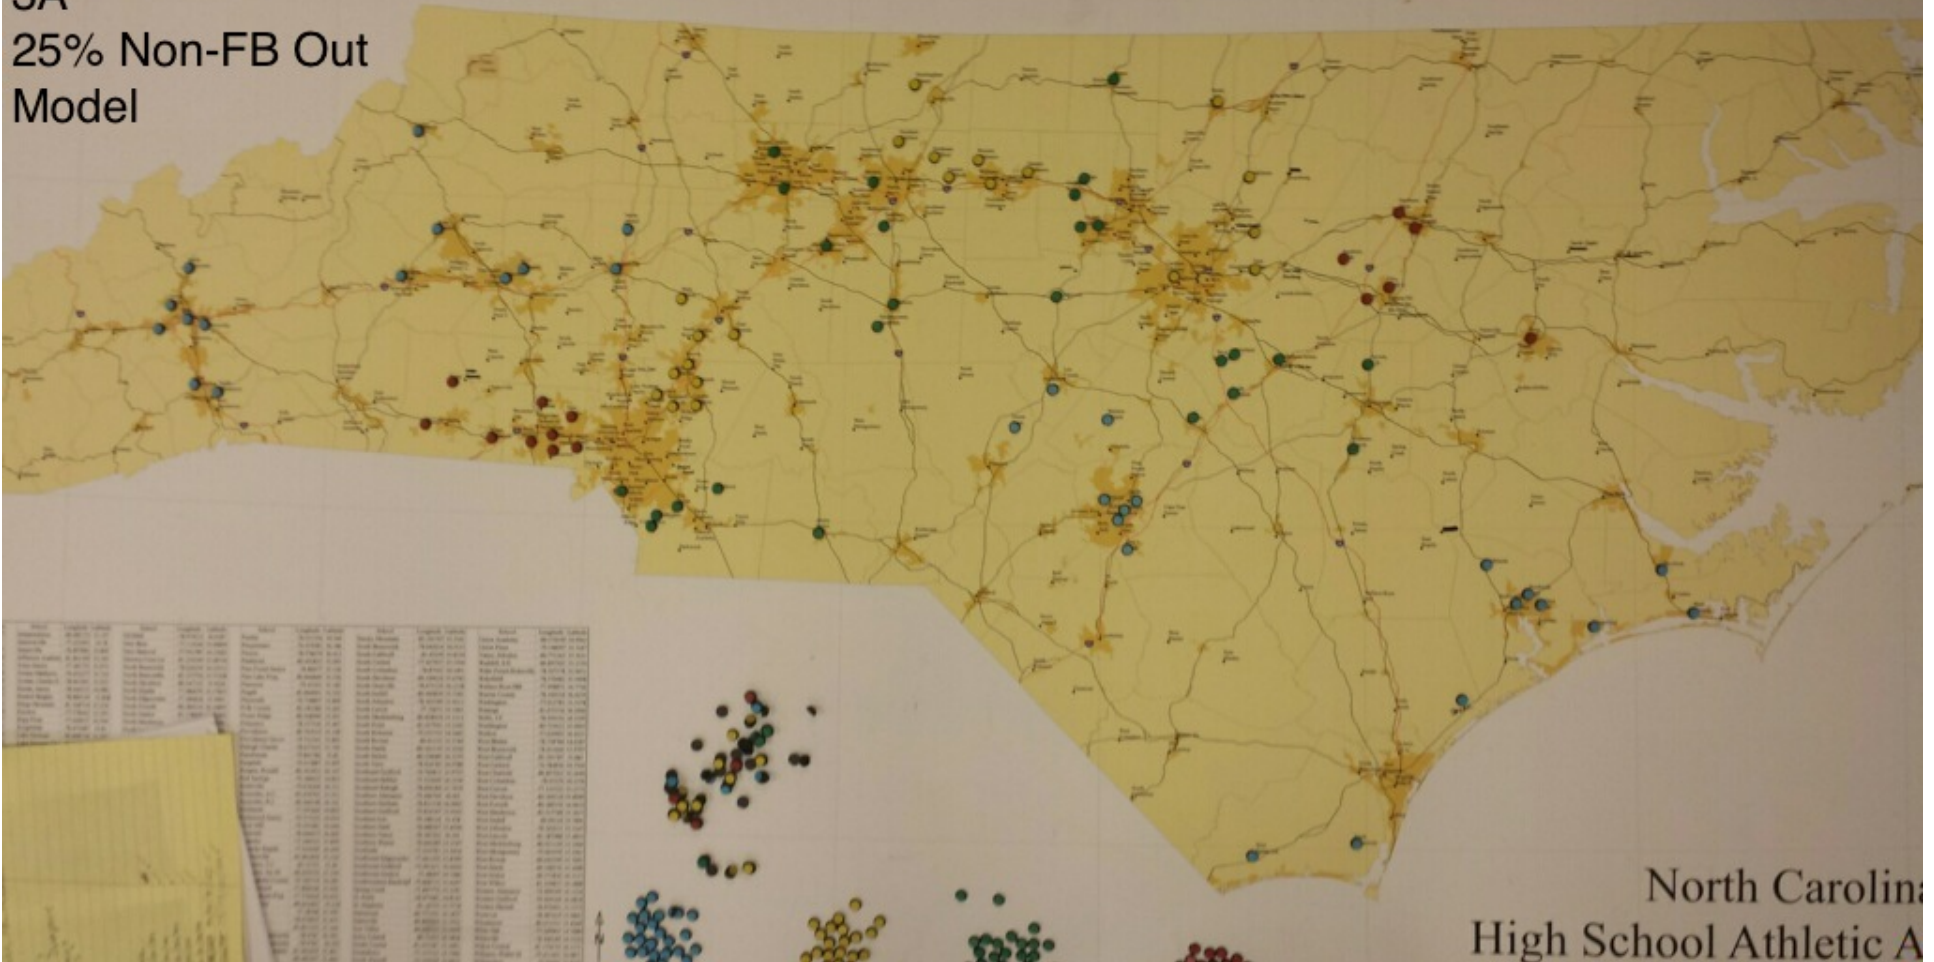

3A
25% Non-FB Out
Model

North Carolina
High School Athletic A