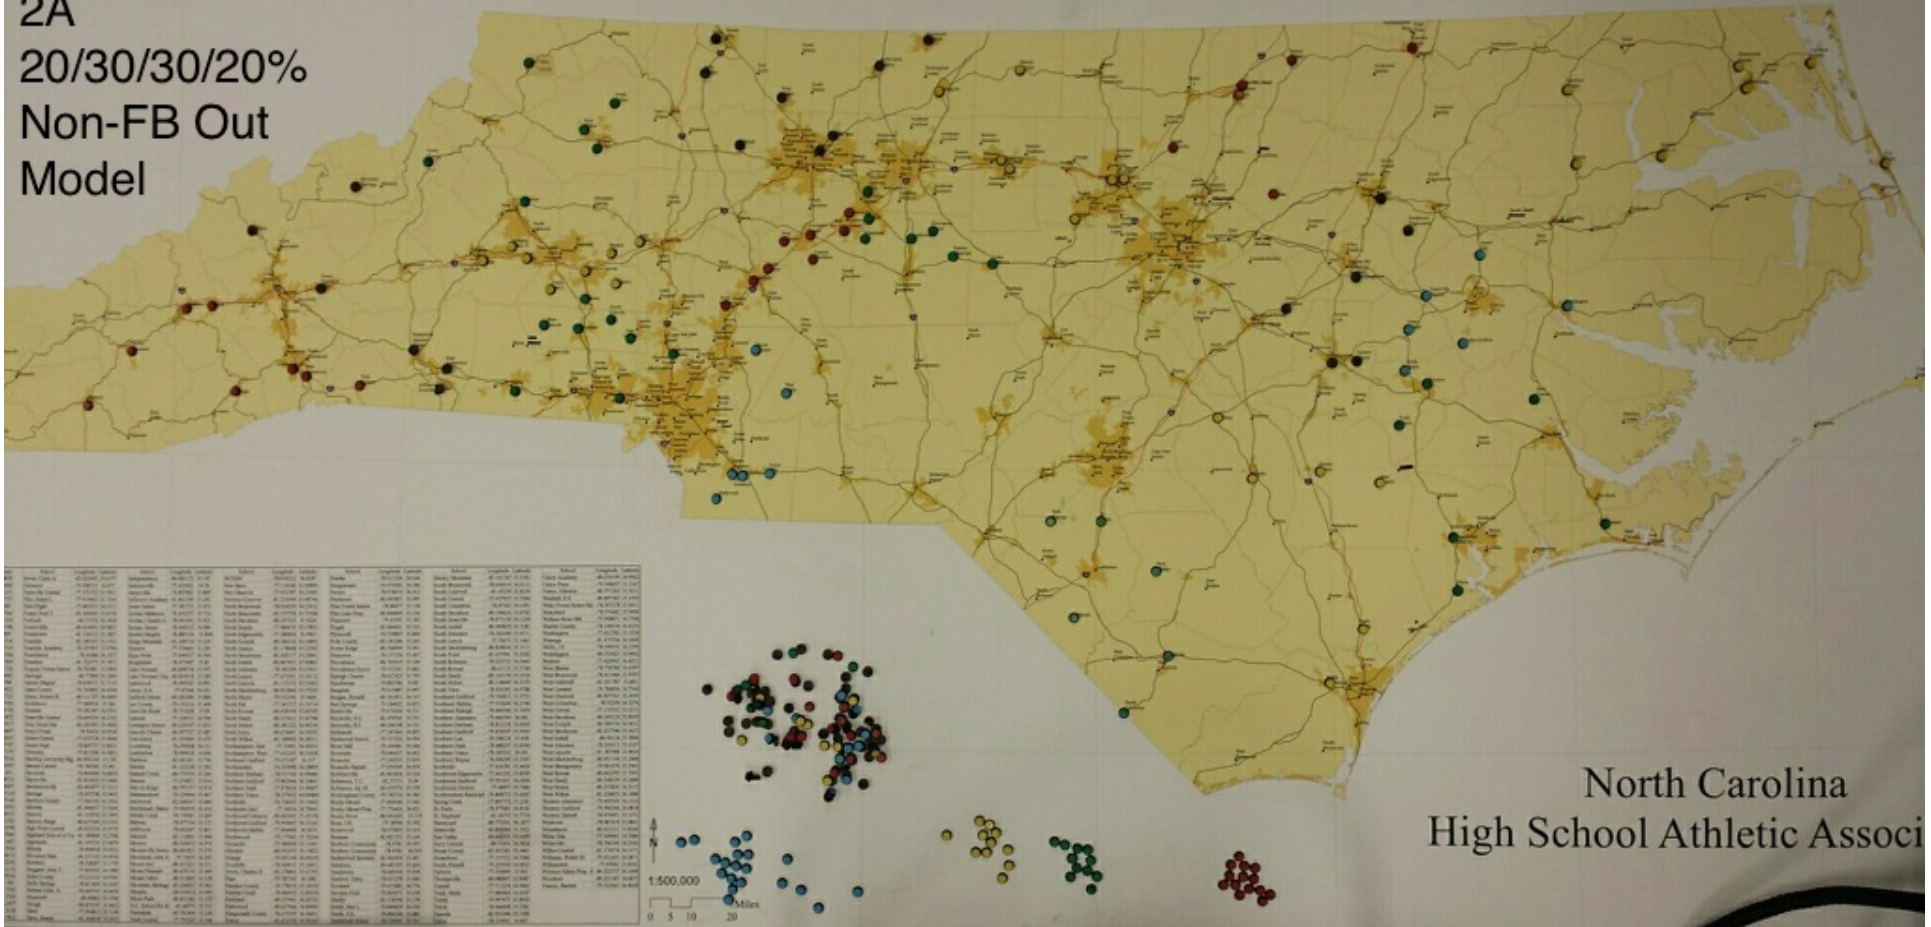

4 Classification Model
20%/30%/30%/20%
Remove Non-FB, Split, Add Non-FB

2A

School Name	Total
Eastern Wayne High	1046
North Brunswick High	1040
Northern Vance High	1038
Dalton McMichael High	1037
Washington High	1028
Central Davidson High	1028
Nash Central High	1027
Fred T Foard High	1026
Robert L. Patton High	1015
Pisgah High	1015
John M Morehead High	1014
Tuscola High	1012
Durham School of the Arts	1002
Monroe High	1000
Parkwood High	999
T Wingate Andrews High	993
East Duplin High	989
Hibriten High	988
Smoky Mountain High	985
East Burke High	983
Newton-Conover High	980
East Davidson High	979
Goldsboro High	979
West Stokes High	975
Saint Pauls High	974
North Lincoln High	971
Currituck County High	968
West Craven High	967
South Rowan High	962
West Iredell High	960
Randleman High	953
Ashe County High	949
Southern Vance High	943
Bunker Hill High	940
South Granville High	938
East Henderson High	937
Forest Hills High	934
Franklin High	930
East Lincoln High	926
North Lenoir High	922
West Lincoln High	915
Roanoke Rapids High	915
North Pitt High	911
Croatan High	908
Bunn High	904
Forbush High	903
R-S Central High	901
Hugh M Cummings High	900
North Surry High	900
Greene Central High	888
Maiden High	883
Bandys High	874
Northeastern High	874
Wilkes Central High	862
Beddingfield High	861
Chase High	851
Kinston High	850
SouthWest Edgecombe High	847

School Name	Total
Lincolnton High	847
Hertford County High	846
Clinton High	841
Dixon High	835
Carrboro High	834
Mount Pleasant High	831
Reidsville High	824
Shelby High	823
Providence Grove High	822
West Stanly High	822
Eastern Randolph High	821
Wheatmore High	813
Bartlett Yancey High	811
West Davidson High	810
Graham High	807
First Flight High	807
Salisbury High	805
Central Academy of Technology & Arts High	803
Bertie High	798
Lake Norman Charter High	797
Lexington Senior High	796
Pasquotank County High	793
South Lenoir High	793
Surry Central High	792
Owen High	787
Jordan Matthews High	787
South Columbus High	777
Farmville Central High	777
Stuart W Cramer High	775
West Bladen High	774
Madison High	774
East Rutherford High	772
Hendersonville High	768
Trinity High	764
Red Springs High	757
Fairmont High	754
North Johnston High	747
Walkertown High	743
Brevard High	739
North Wilkes High	738
Polk County High	734
Jimmy C Draughn High	722
James Kenan High	719
Warren County High	719
Thomasville High	718
Midway High	714
Whiteville High	711
Carver High	707
North Rowan High	694
West Wilkes High	689
Ayden-Grifton High	684
NC School of Science & Math High	678
Heide Trask High	678
Mtn. Heritage High	671
Southwest Onslow High	663
John A Holmes High	656
Avery County High	652

**Schools in white represent non-football playing schools added based on ADM

2A
20/30/30/20%
Non-FB Out
Model