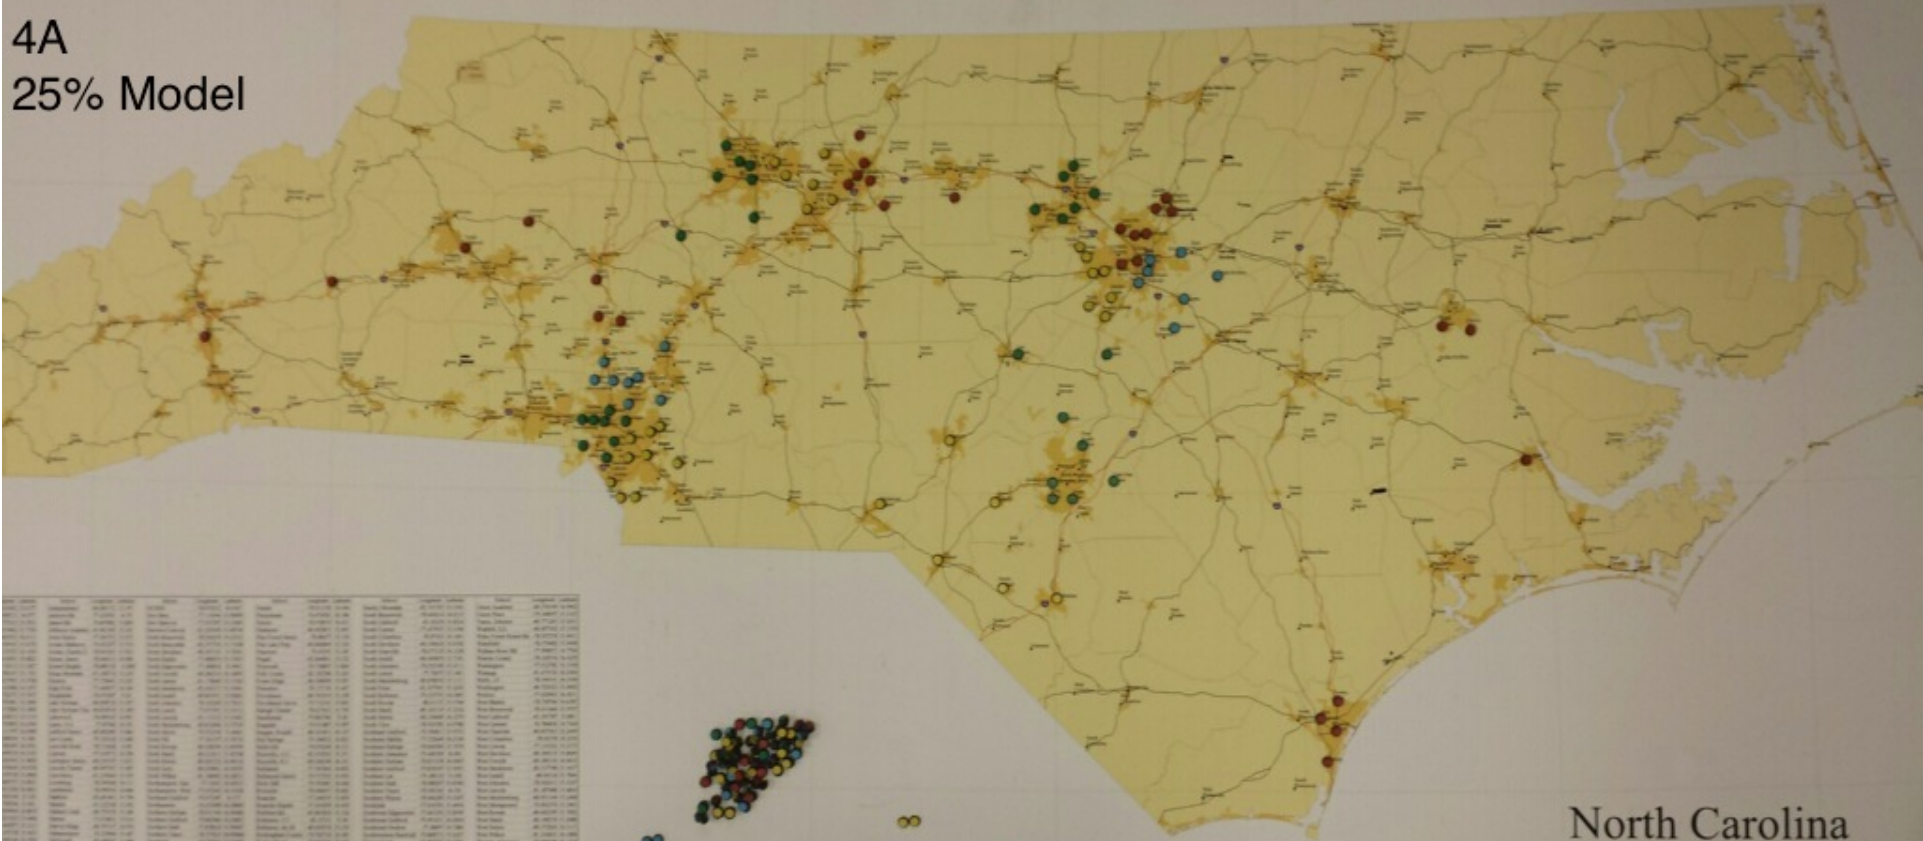

4A
25% Model

North Carolina
High School Athletic Assoc