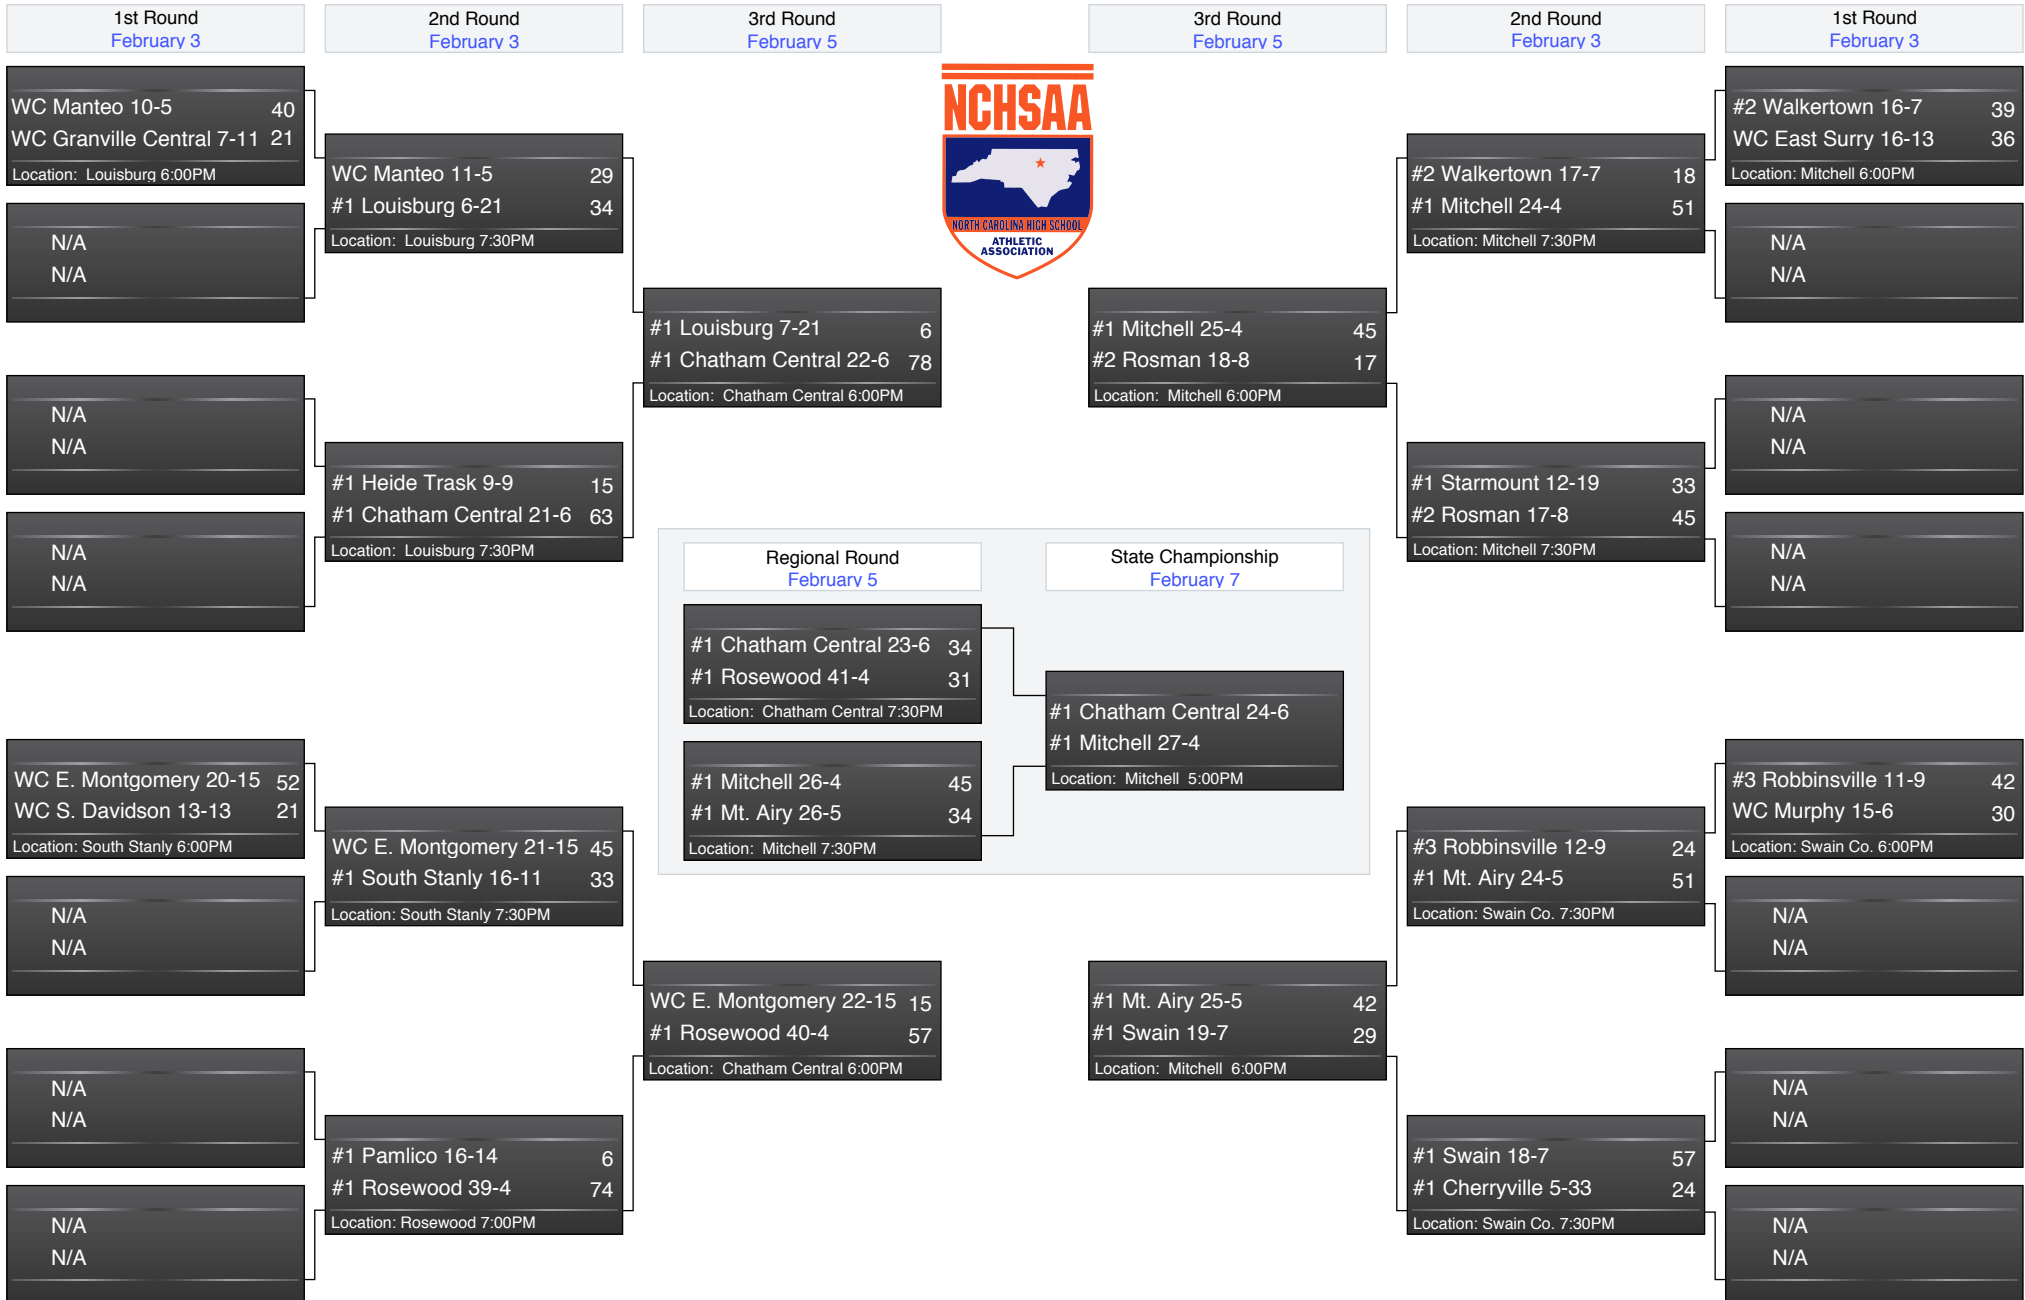

2015 Dual Team Wrestling - 1A

Location: Various Sites

Regional Round February 5	State Championship February 7
#1 Chatham Central 23-6 34 #1 Rosewood 41-4 31 Location: Chatham Central 7:30PM	#1 Chatham Central 24-6 #1 Mitchell 27-4 Location: Mitchell 5:00PM
#1 Mitchell 26-4 45 #1 Mt. Airy 26-5 34 Location: Mitchell 7:30PM	