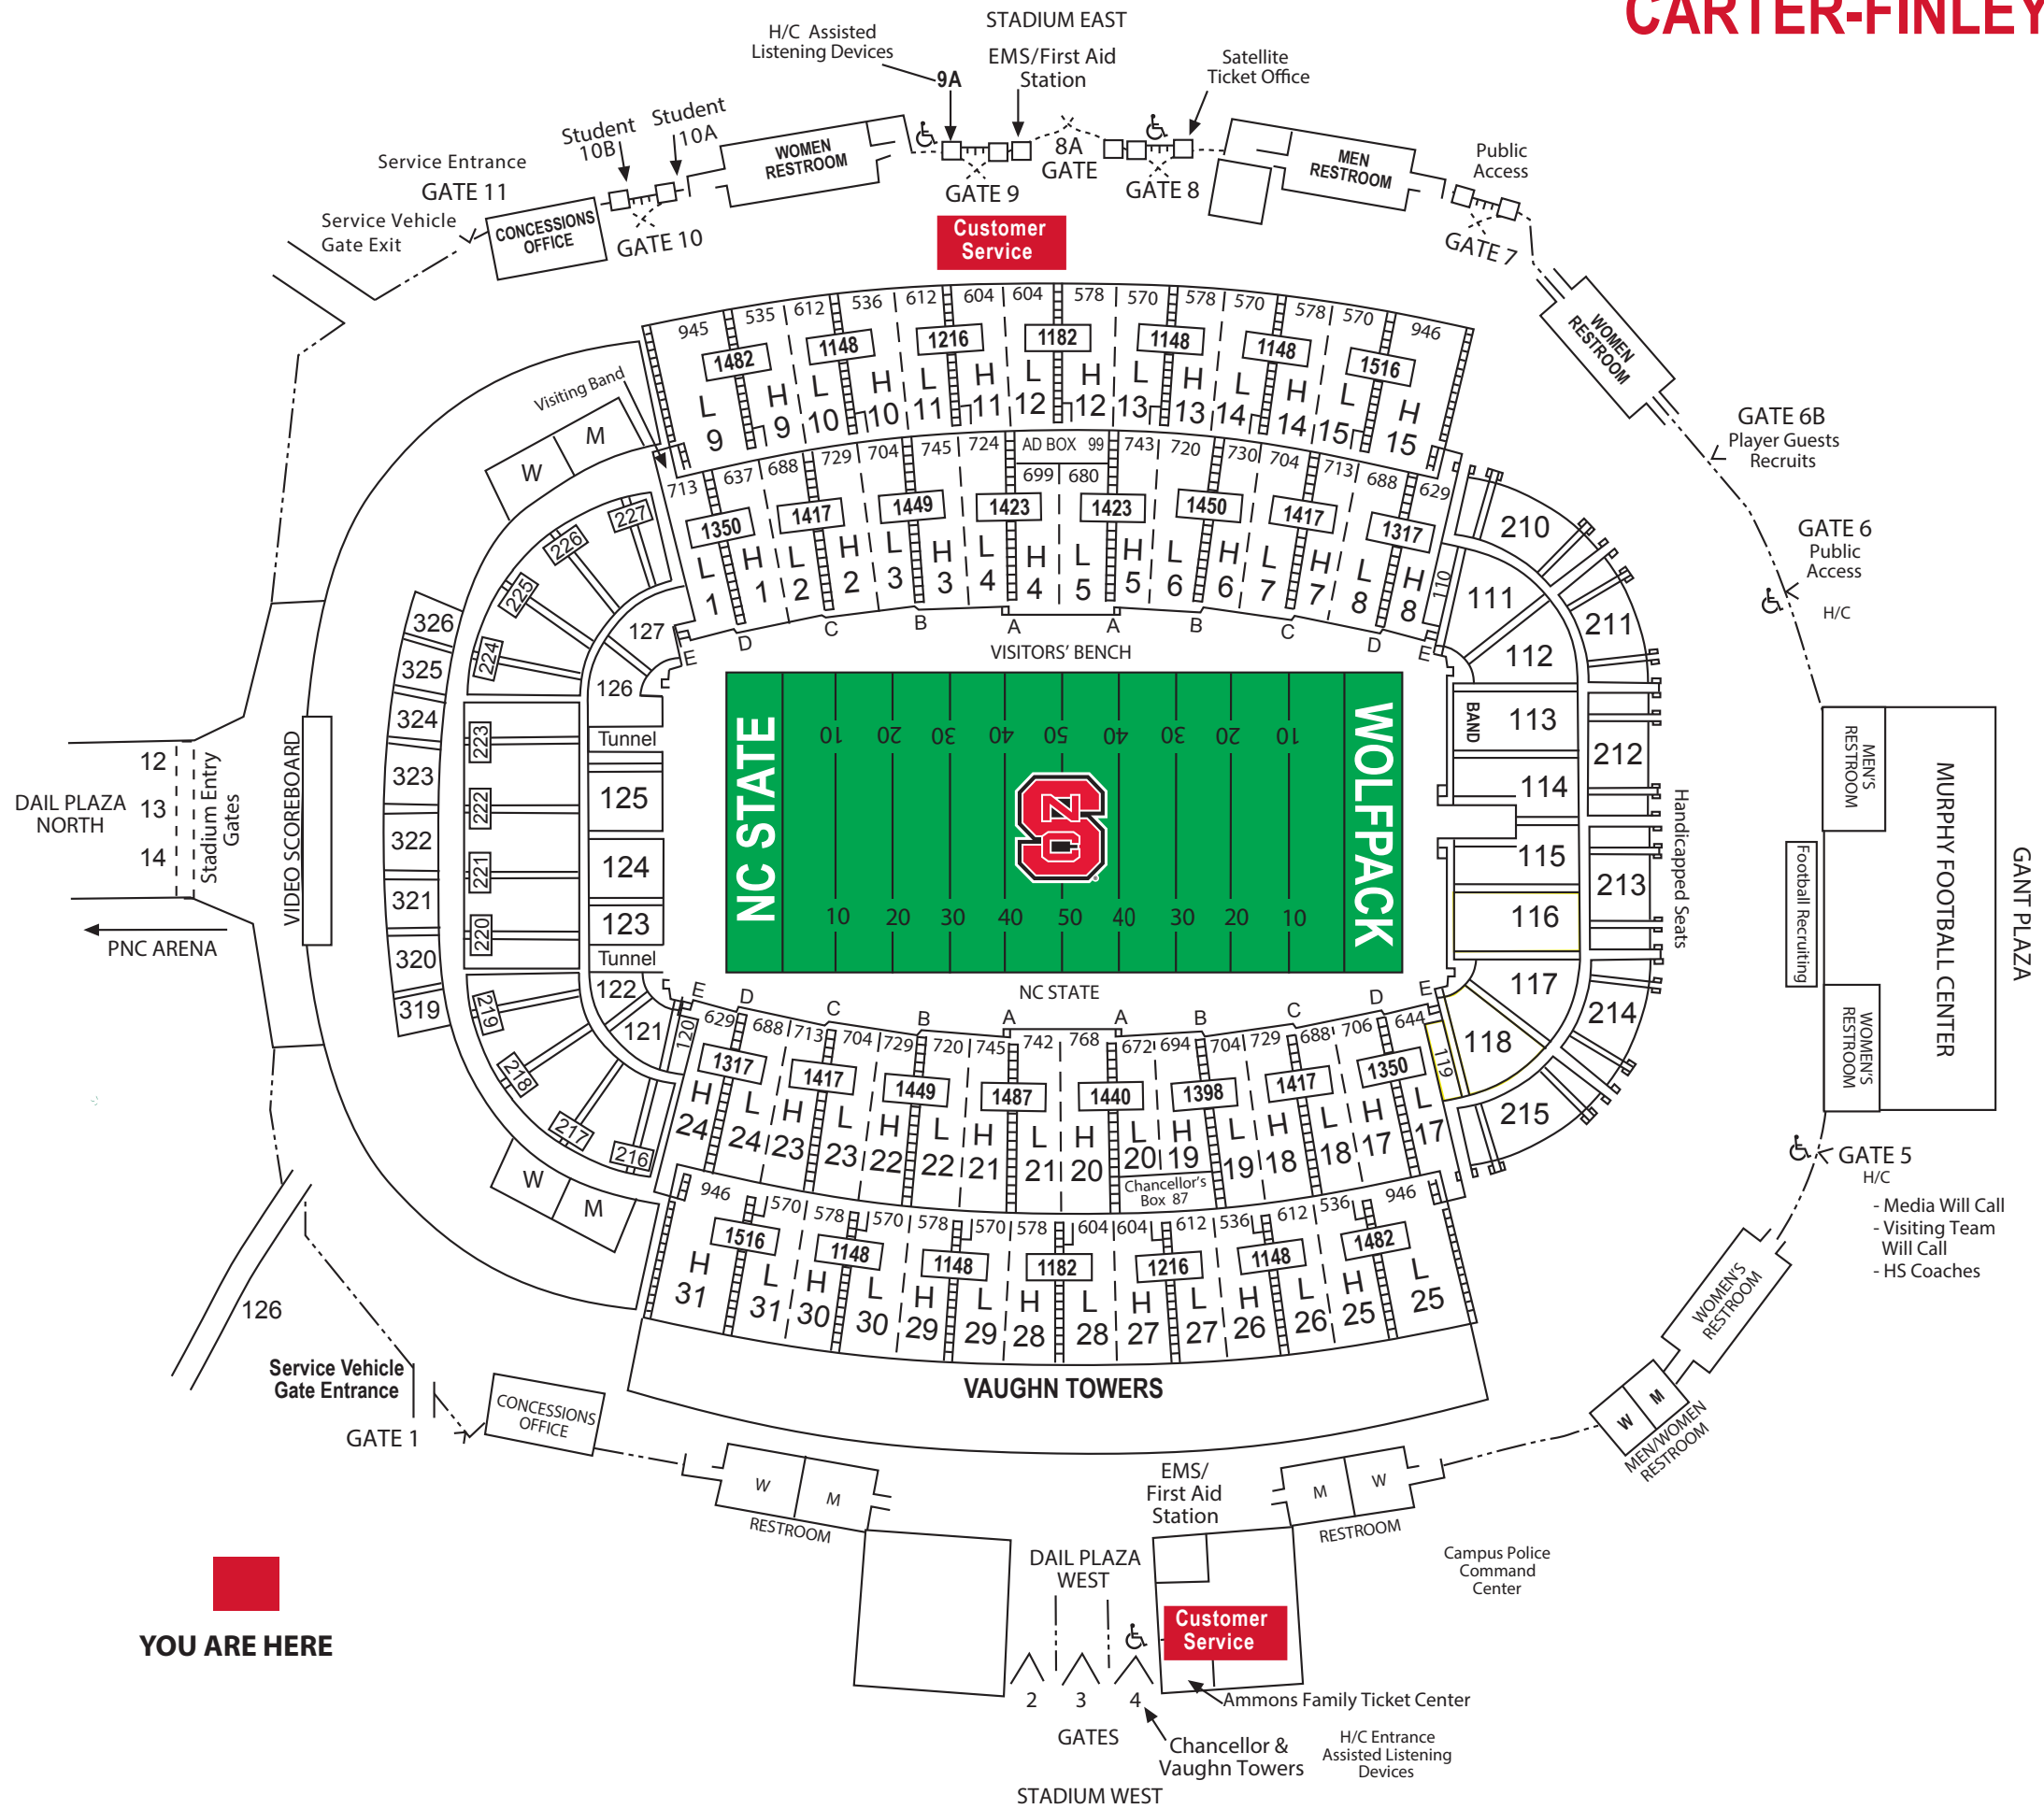

CARTER-FINLEY STADIUM

TEAM BUS, Cheerleading
and Band Bus
ENTER HERE

TO BLUERIDGE ROAD
GATE F

DAIL
PRACTICE
COMPLEX

TX LOT
TRINITY
LOT

STADIUM
SOUTH EAST
RED

STADIUM
SOUTH EAST
WHITE

GATE B- East Fans
\$10 Parking for Cars

STADIUM
EAST

STADIUM
NORTH

STADIUM
NORTH

STADIUM
WEST

GATE C- West Fans and
Media Parking \$10 Parking for
Cars

Exit
Only
Gate

ARENA
EAST
LOTS

RBC
CENTER

STADIUM
WEST

GATE D
(CLOSED)

40 West

WADE AVENUE

ARENA
NORTH
LOTS

ARENA
WEST

GATE E
Cardinal
Gibbons Lot

40 EAST

EDWARDS MILL ROAD

OUTER LOOP RD.

TRINITY ROAD