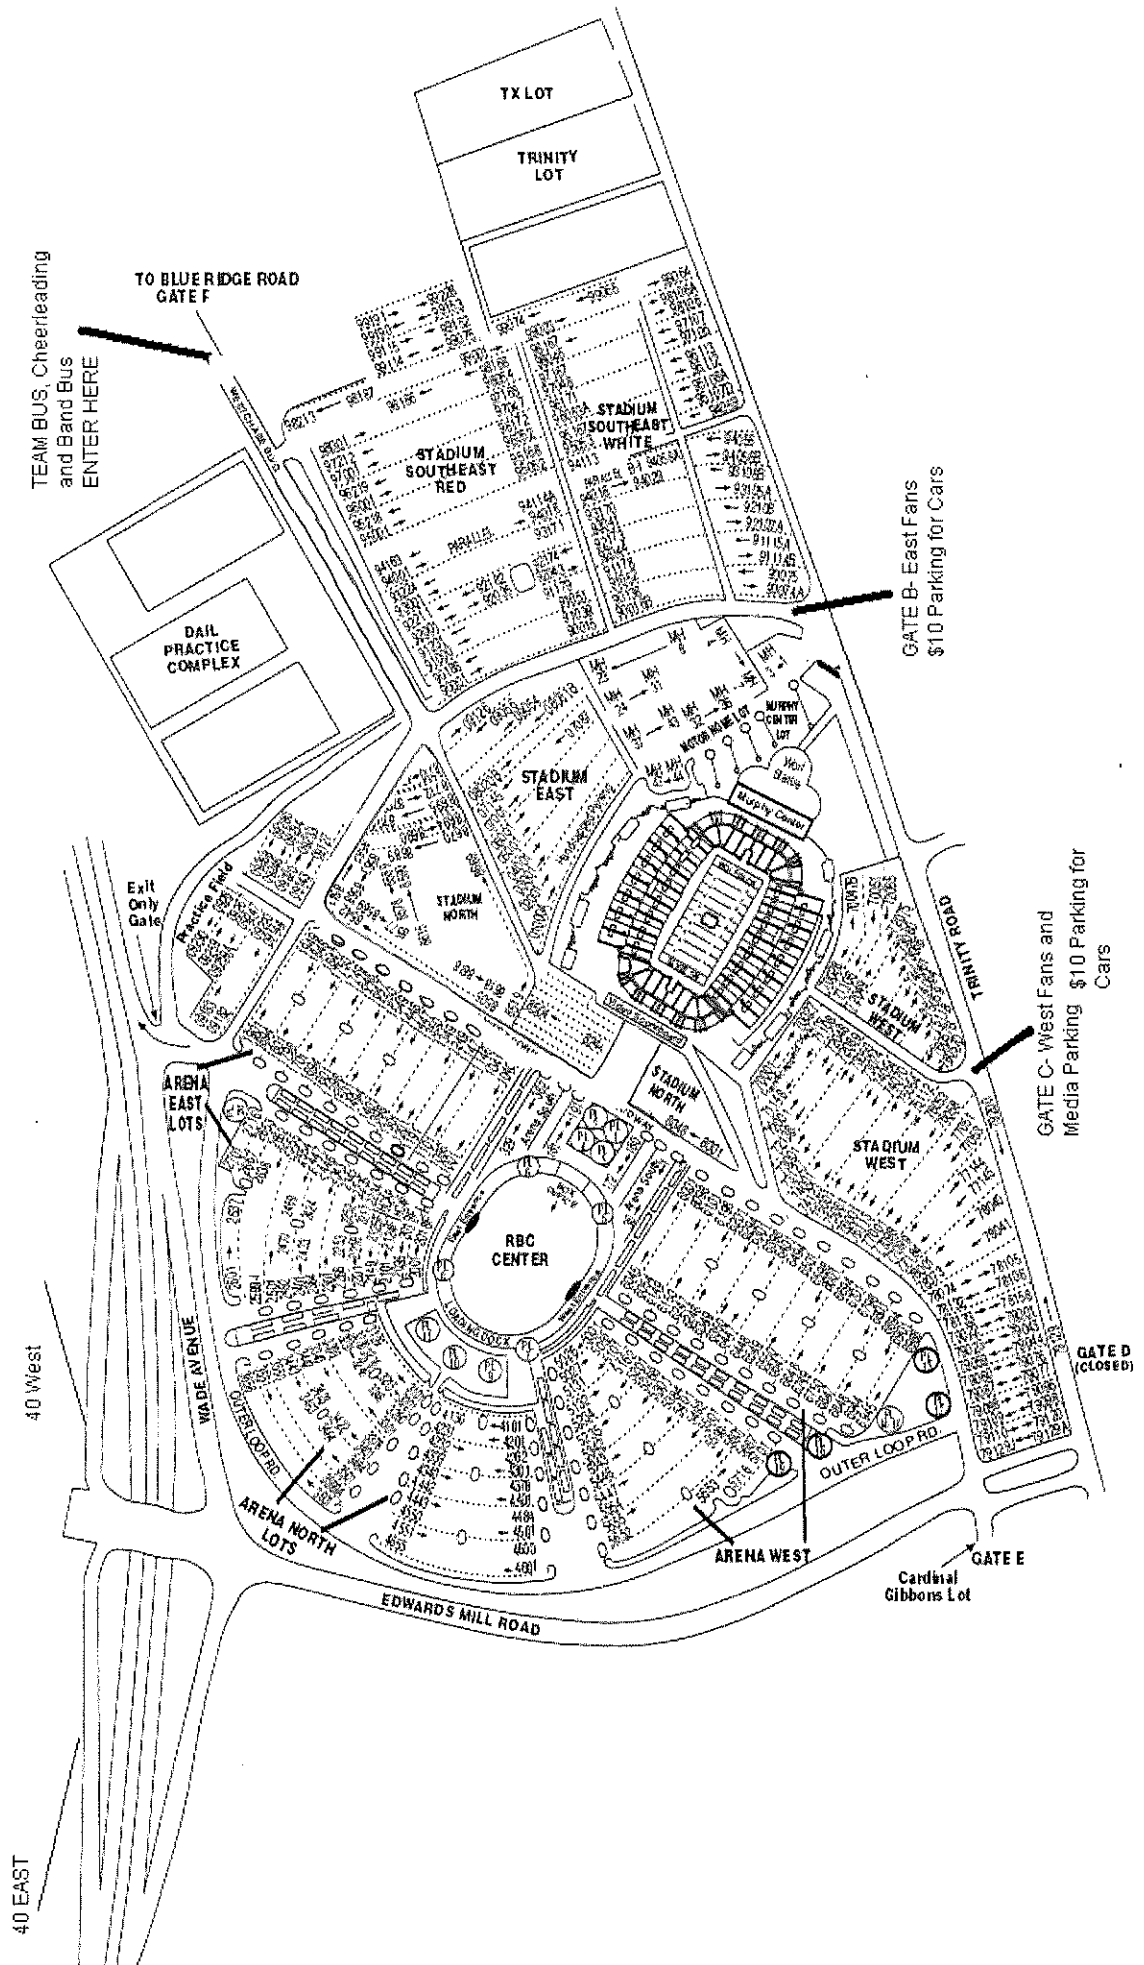

CARTER-FINLEY STADIUM

TEAM BUS, Cheerleading
and Band Bus
ENTER HERE

TO BLUERIDGE ROAD
GATE F

DAIL
PRACTICE
COMPLEX

TX LOT
TRINITY
LOT

STADIUM
SOUTH EAST
RED

STADIUM
SOUTH EAST
WHITE

GATE B- East Fans
\$10 Parking for Cars

STADIUM
EAST

STADIUM
NORTH

STADIUM
NORTH

STADIUM
WEST

GATE C- West Fans and
Media Parking \$10 Parking for
Cars

Exit
Only
Gate

ARENA
EAST
LOTS

RBC
CENTER

STADIUM
WEST

GATE D
(CLOSED)

40 West

WADE AVENUE

ARENA
NORTH
LOTS

ARENA
WEST

GATE E
Cardinal
Gibbons Lot

40 EAST

EDWARDS MILL ROAD

OUTER LOOP RD.

TRINITY ROAD