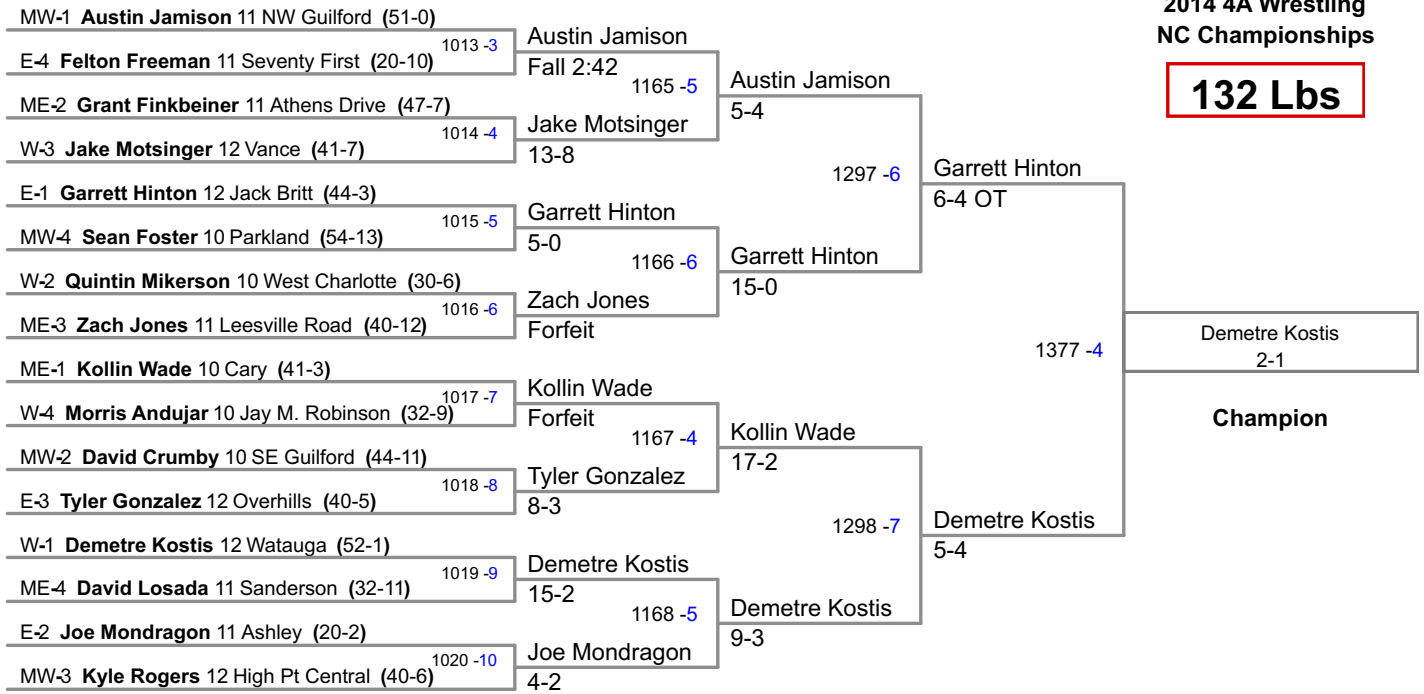

2014 4A Wrestling  
NC Championships

**106 Lbs**

2014 4A Wrestling  
NC Championships

**113 Lbs**

2014 4A Wrestling  
NC Championships

**120 Lbs**

2014 4A Wrestling  
NC Championships

**126 Lbs**

2014 4A Wrestling  
NC Championships

**132 Lbs**

2014 4A Wrestling  
NC Championships

**138 Lbs**

2014 4A Wrestling  
NC Championships

**145 Lbs**

**2014 4A Wrestling  
NC Championships**

**152 Lbs**

2014 4A Wrestling  
NC Championships

**160 Lbs**

2014 4A Wrestling  
NC Championships

**170 Lbs**

2014 4A Wrestling  
NC Championships

**182 Lbs**

2014 4A Wrestling  
NC Championships

**195 Lbs**

2014 4A Wrestling  
NC Championships

**220 Lbs**

2014 4A Wrestling  
NC Championships

**285 Lbs**