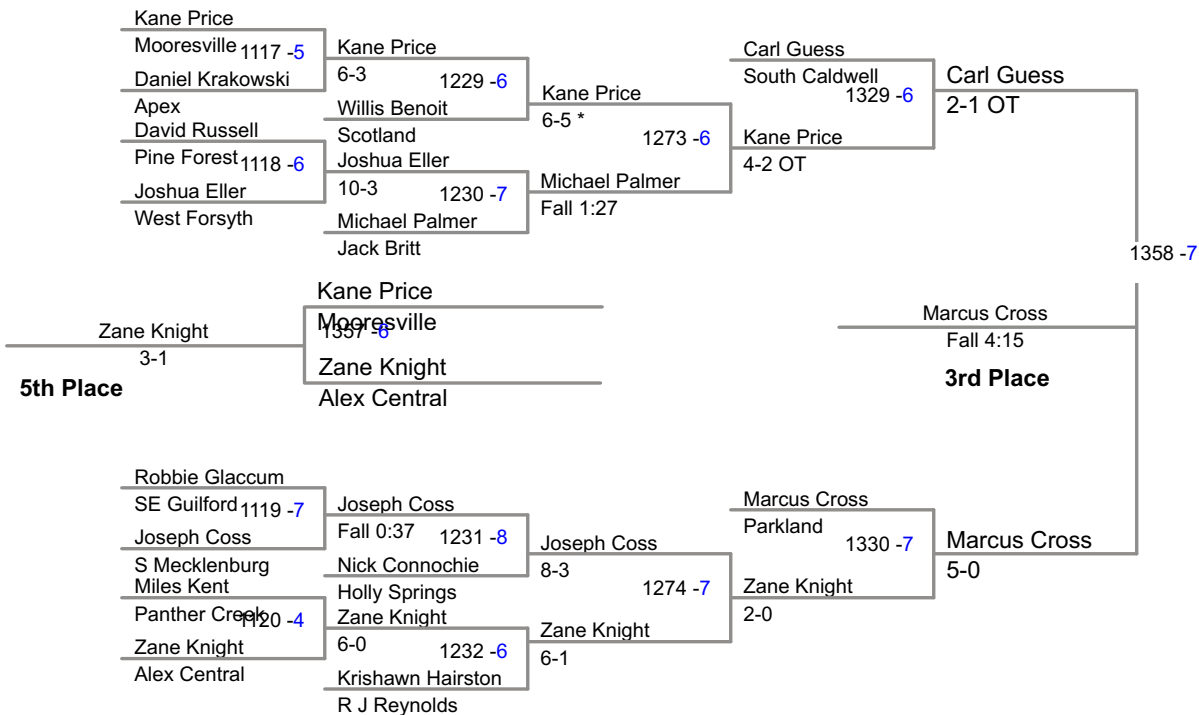

2014 4A Wrestling  
NC Championships

**132 Lbs**

2014 4A Wrestling  
NC Championships

**138 Lbs**

2014 4A Wrestling  
NC Championships

**145 Lbs**

**2014 4A Wrestling  
NC Championships**

**152 Lbs**