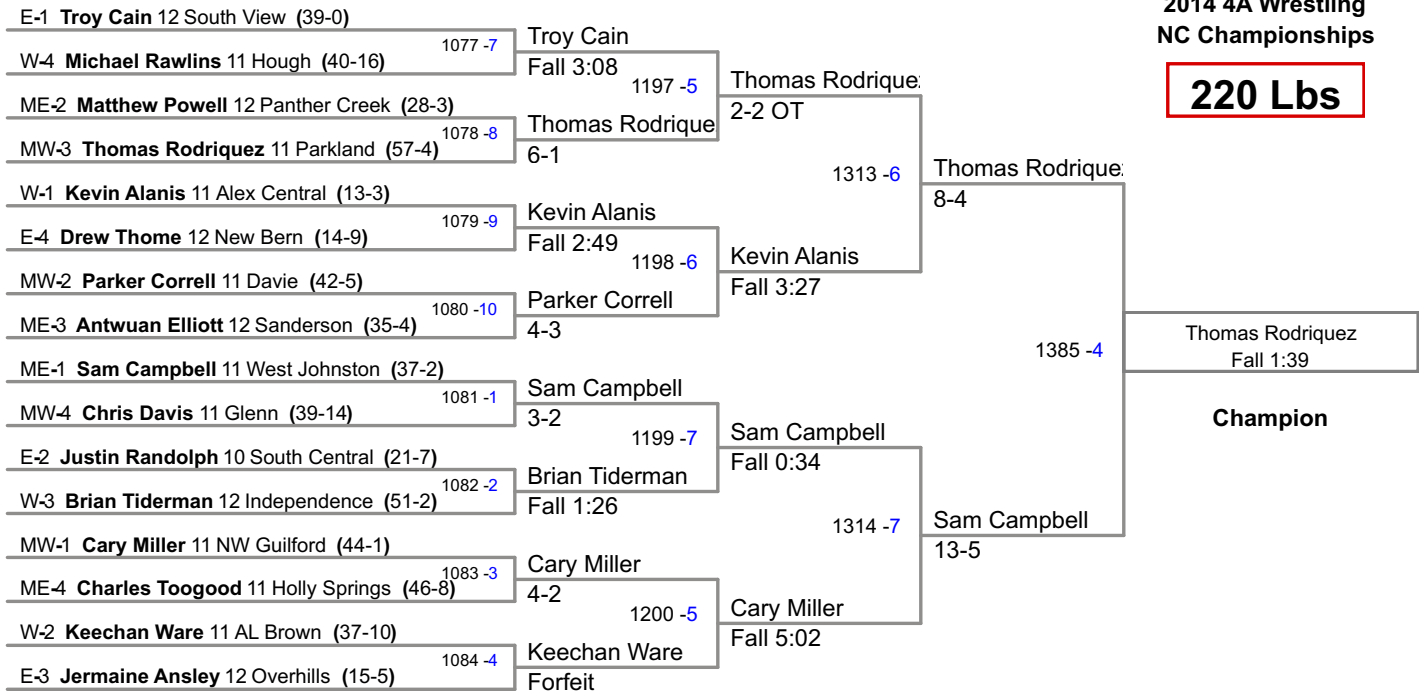

2014 4A Wrestling
NC Championships

220 Lbs