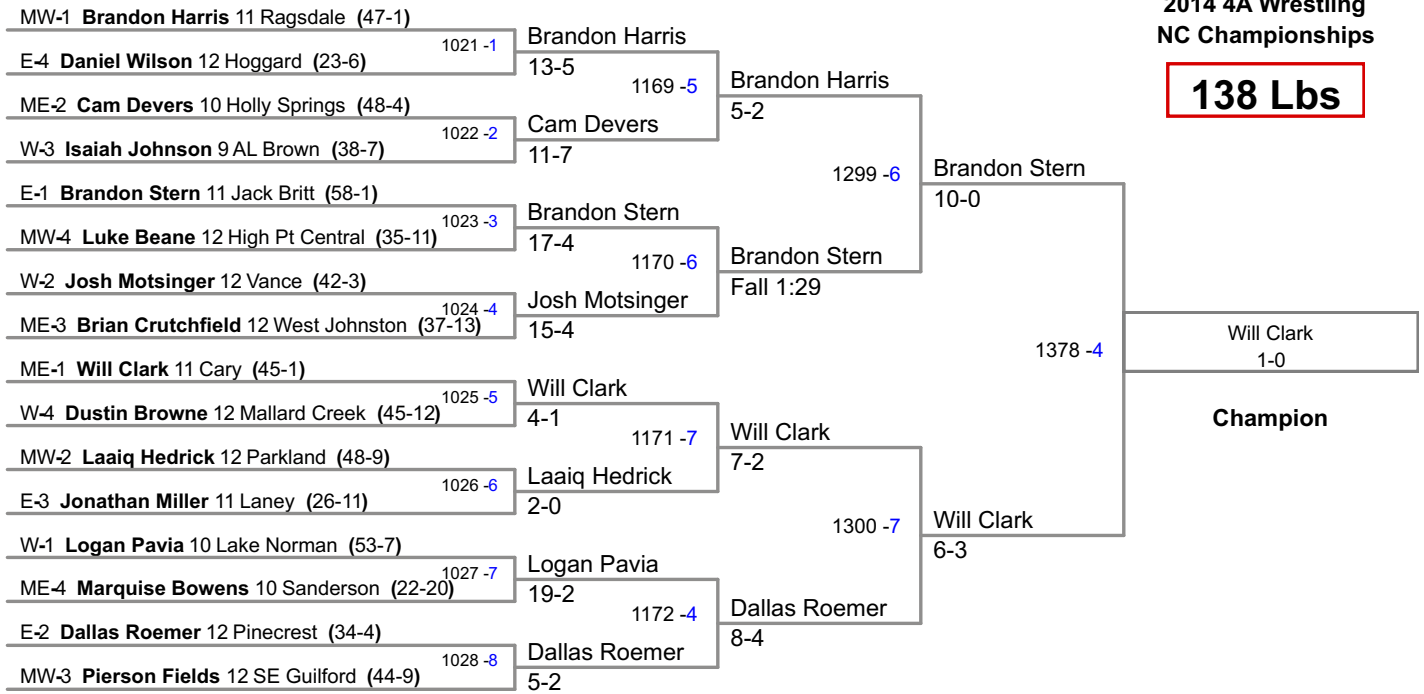

2014 4A Wrestling
NC Championships

138 Lbs