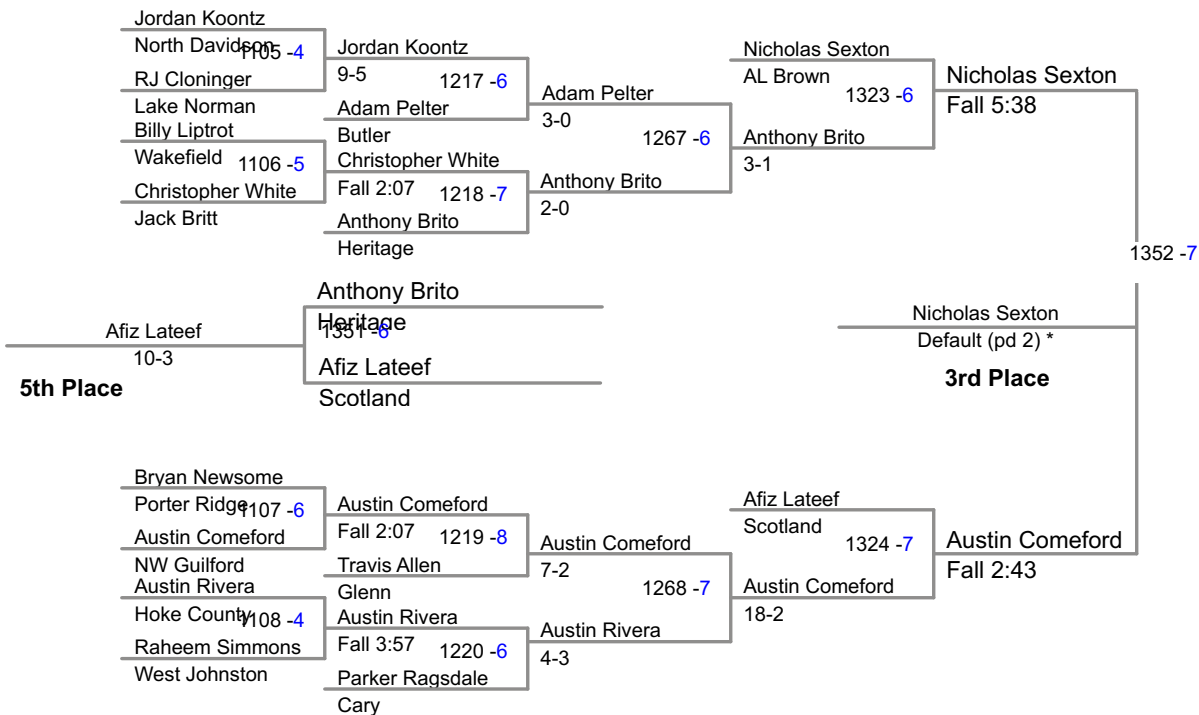

2014 4A Wrestling  
NC Championships

**106 Lbs**

2014 4A Wrestling  
NC Championships

**113 Lbs**

2014 4A Wrestling  
NC Championships

**120 Lbs**

2014 4A Wrestling  
NC Championships

**126 Lbs**

2014 4A Wrestling  
NC Championships

**132 Lbs**

2014 4A Wrestling  
NC Championships

**138 Lbs**

2014 4A Wrestling  
NC Championships

**145 Lbs**

**2014 4A Wrestling  
NC Championships**

**152 Lbs**