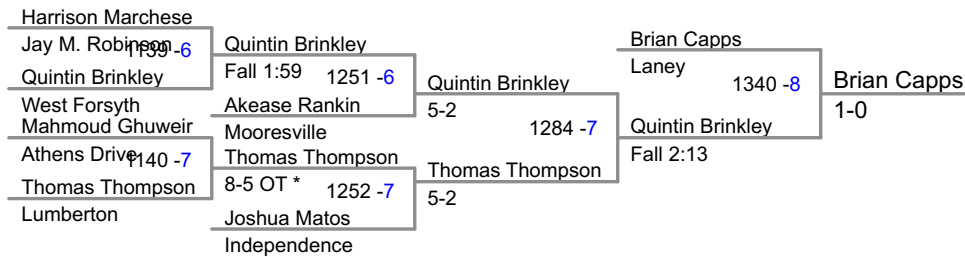

2014 4A Wrestling  
NC Championships

**160 Lbs**

2014 4A Wrestling  
NC Championships

**170 Lbs**

2014 4A Wrestling  
NC Championships

**182 Lbs**

2014 4A Wrestling  
NC Championships

**195 Lbs**