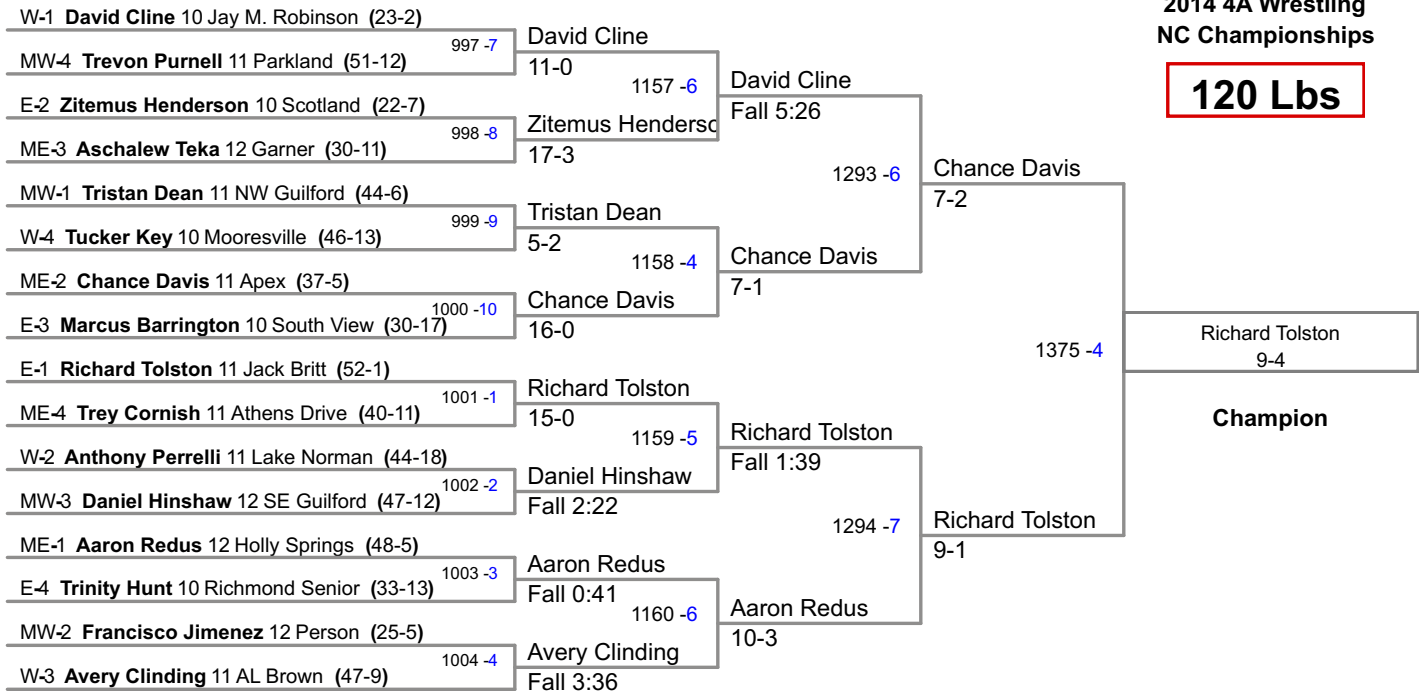

2014 4A Wrestling  
NC Championships

**106 Lbs**

2014 4A Wrestling  
NC Championships

**113 Lbs**

2014 4A Wrestling  
NC Championships

**120 Lbs**

2014 4A Wrestling  
NC Championships

**126 Lbs**