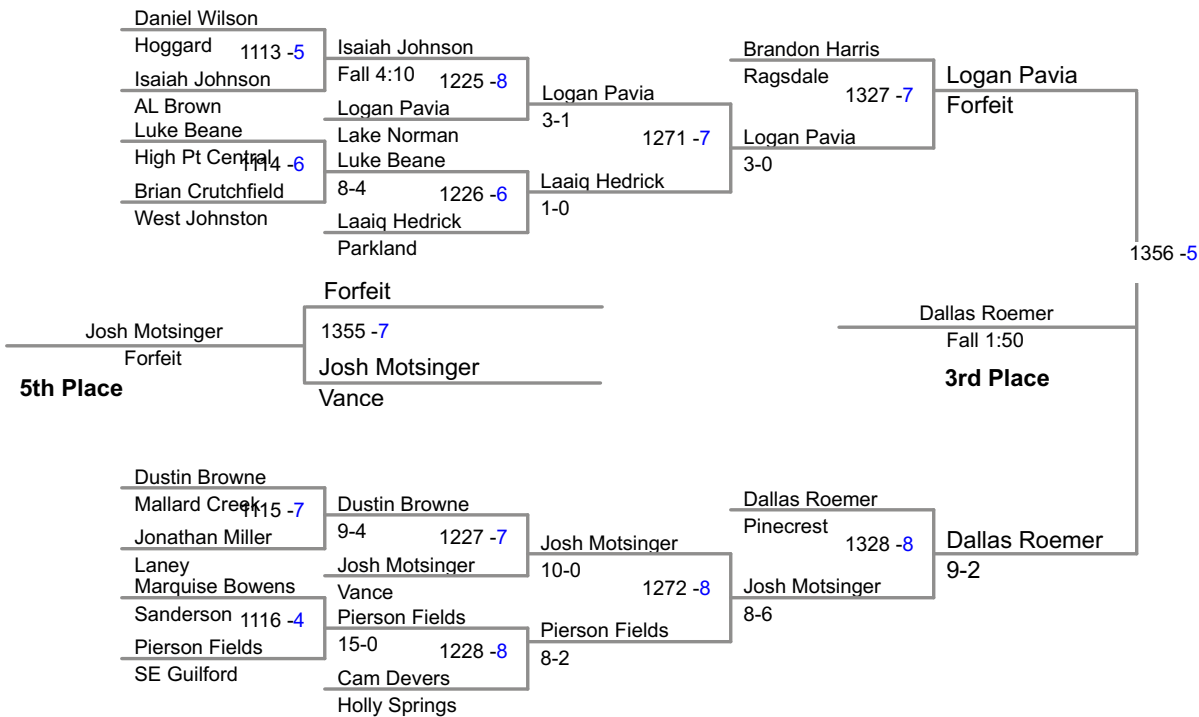

2014 4A Wrestling
NC Championships

138 Lbs