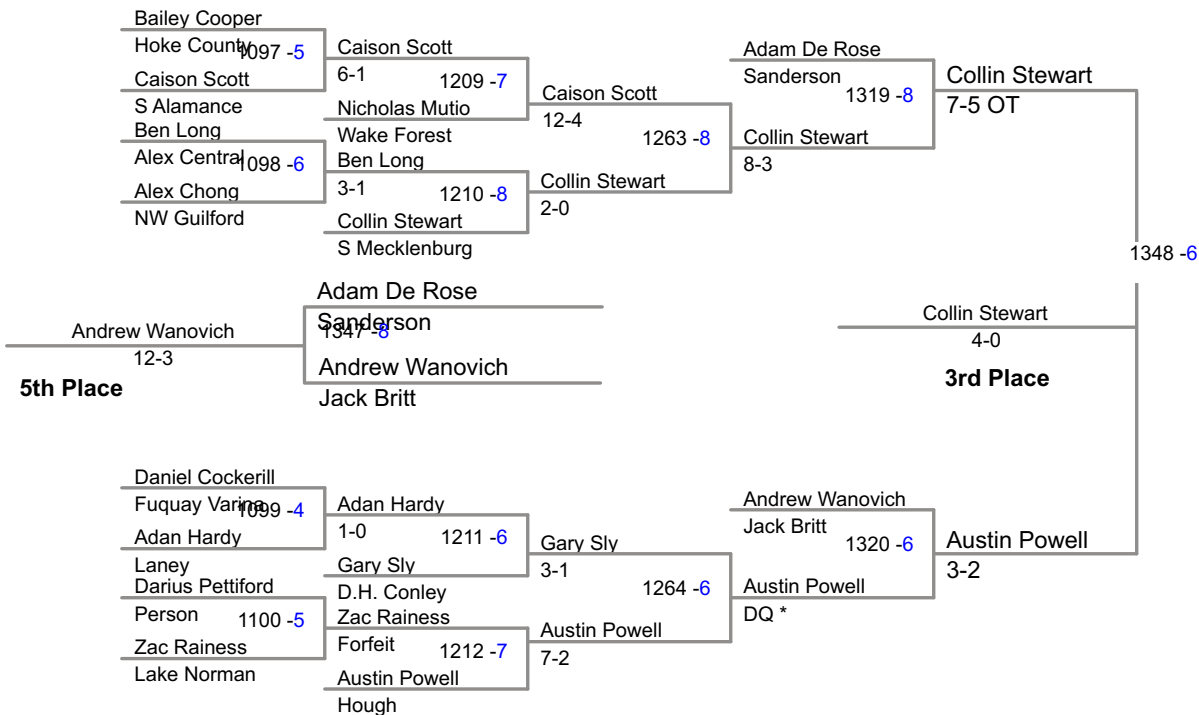

2014 4A Wrestling  
NC Championships

**106 Lbs**

2014 4A Wrestling  
NC Championships

**113 Lbs**

2014 4A Wrestling  
NC Championships

**120 Lbs**

2014 4A Wrestling  
NC Championships

**126 Lbs**