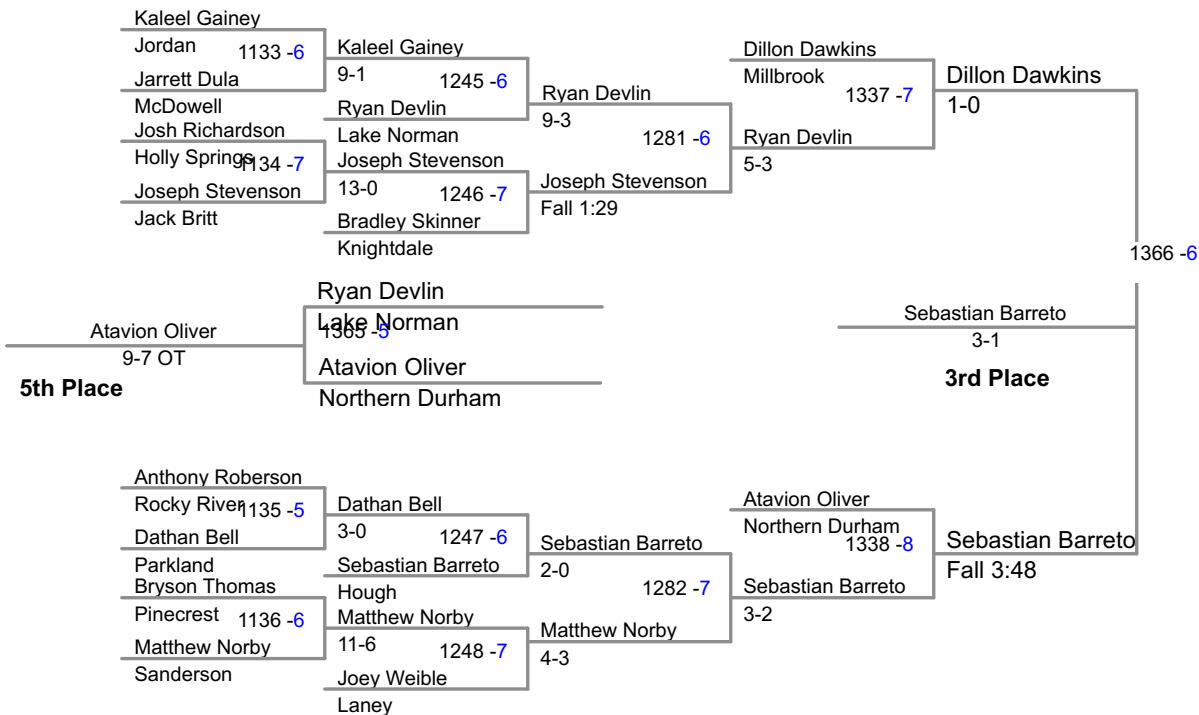

2014 4A Wrestling  
NC Championships

**160 Lbs**

2014 4A Wrestling  
NC Championships

**170 Lbs**

2014 4A Wrestling  
NC Championships

**182 Lbs**

2014 4A Wrestling  
NC Championships

**195 Lbs**