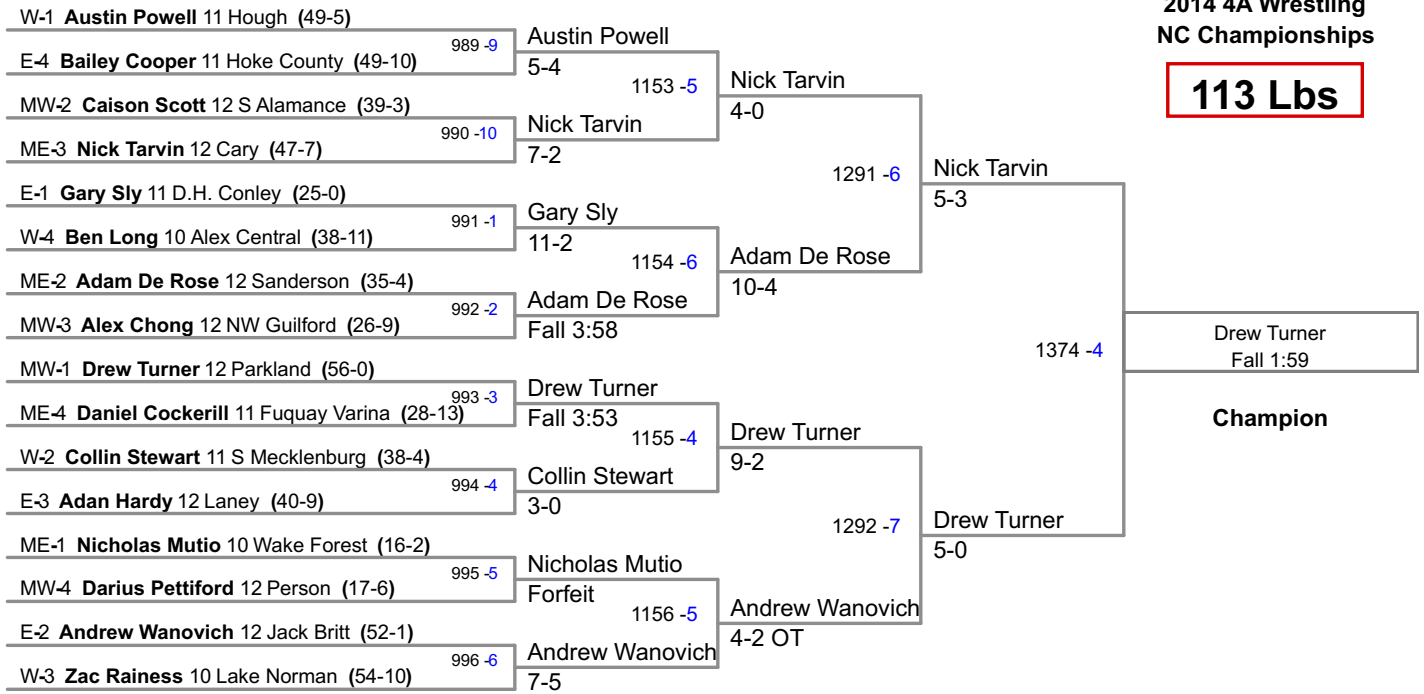

2014 4A Wrestling  
NC Championships

**106 Lbs**

2014 4A Wrestling  
NC Championships

**113 Lbs**

2014 4A Wrestling  
NC Championships

**120 Lbs**

2014 4A Wrestling  
NC Championships

**126 Lbs**

2014 4A Wrestling  
NC Championships

**220 Lbs**

2014 4A Wrestling  
NC Championships

**285 Lbs**