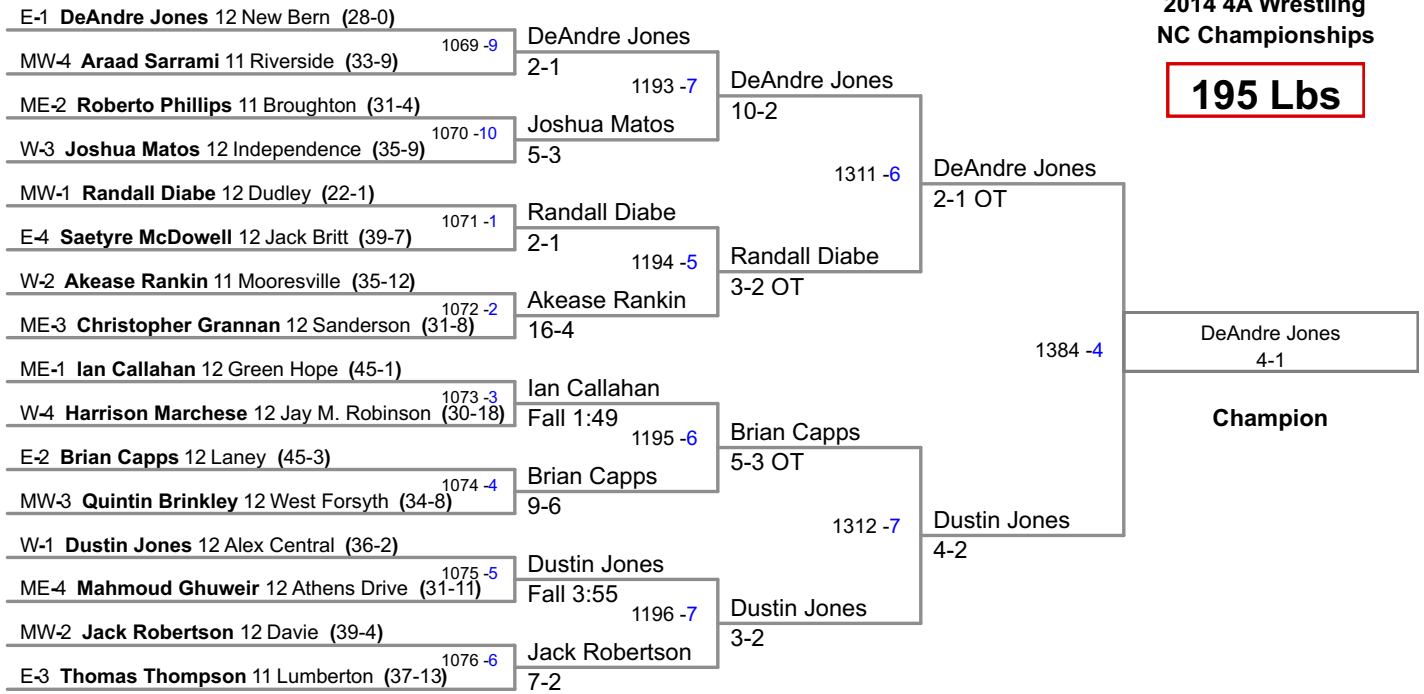

2014 4A Wrestling  
NC Championships

**160 Lbs**

2014 4A Wrestling  
NC Championships

**170 Lbs**

2014 4A Wrestling  
NC Championships

**182 Lbs**

2014 4A Wrestling  
NC Championships

**195 Lbs**