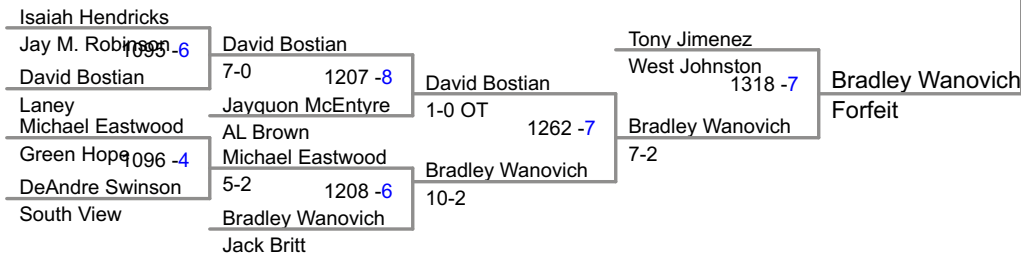

2014 4A Wrestling  
NC Championships

**106 Lbs**

2014 4A Wrestling  
NC Championships

**113 Lbs**

2014 4A Wrestling  
NC Championships

**120 Lbs**

2014 4A Wrestling  
NC Championships

**126 Lbs**