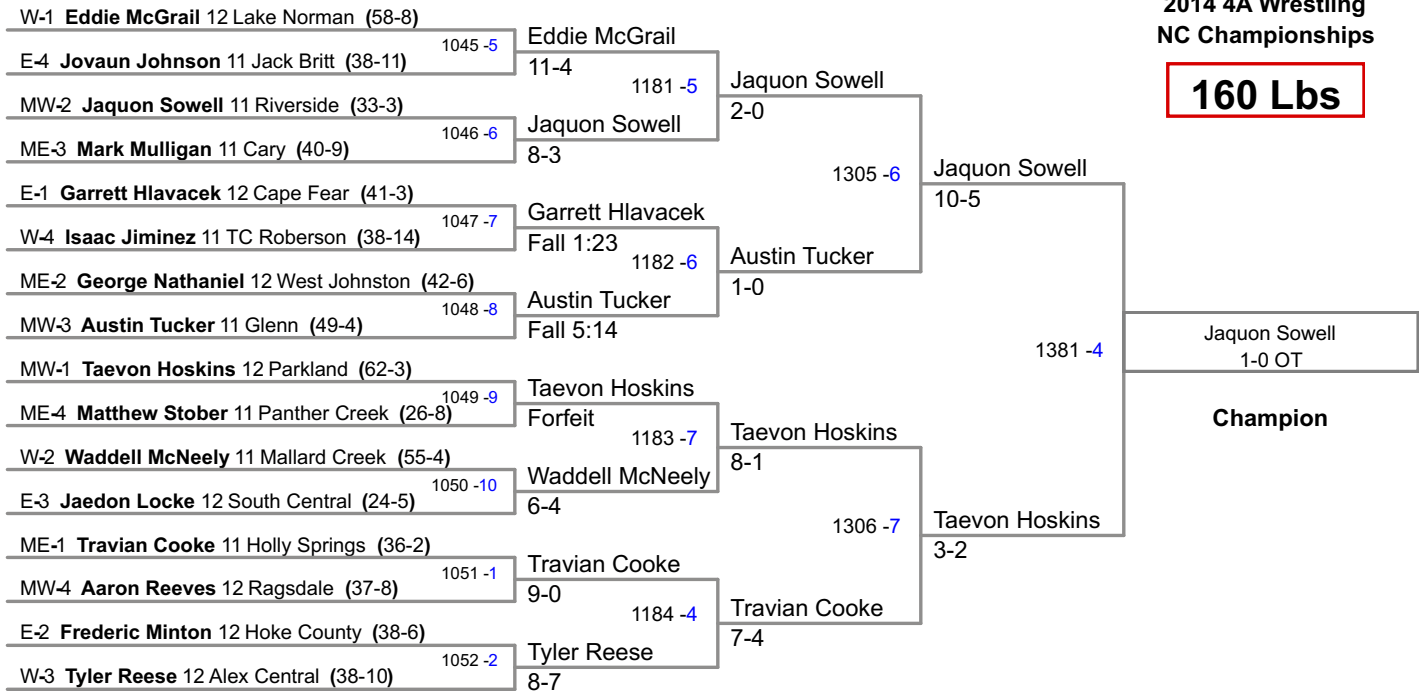

2014 4A Wrestling
NC Championships

160 Lbs