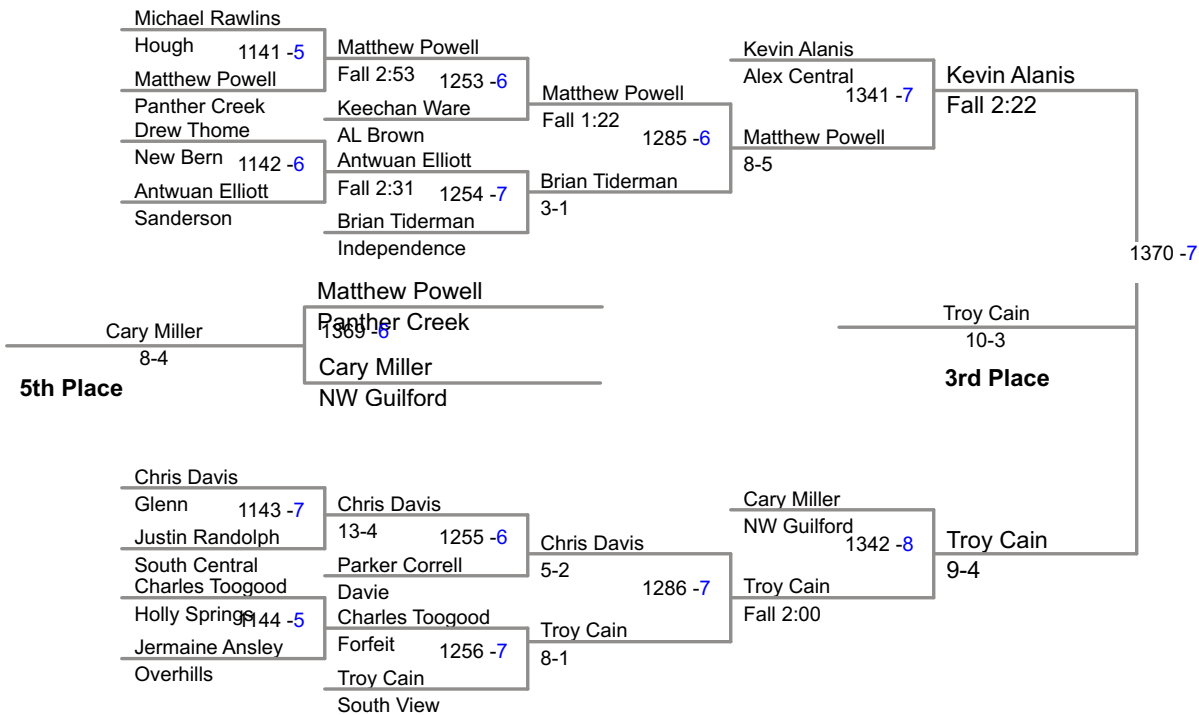

2014 4A Wrestling
NC Championships

220 Lbs