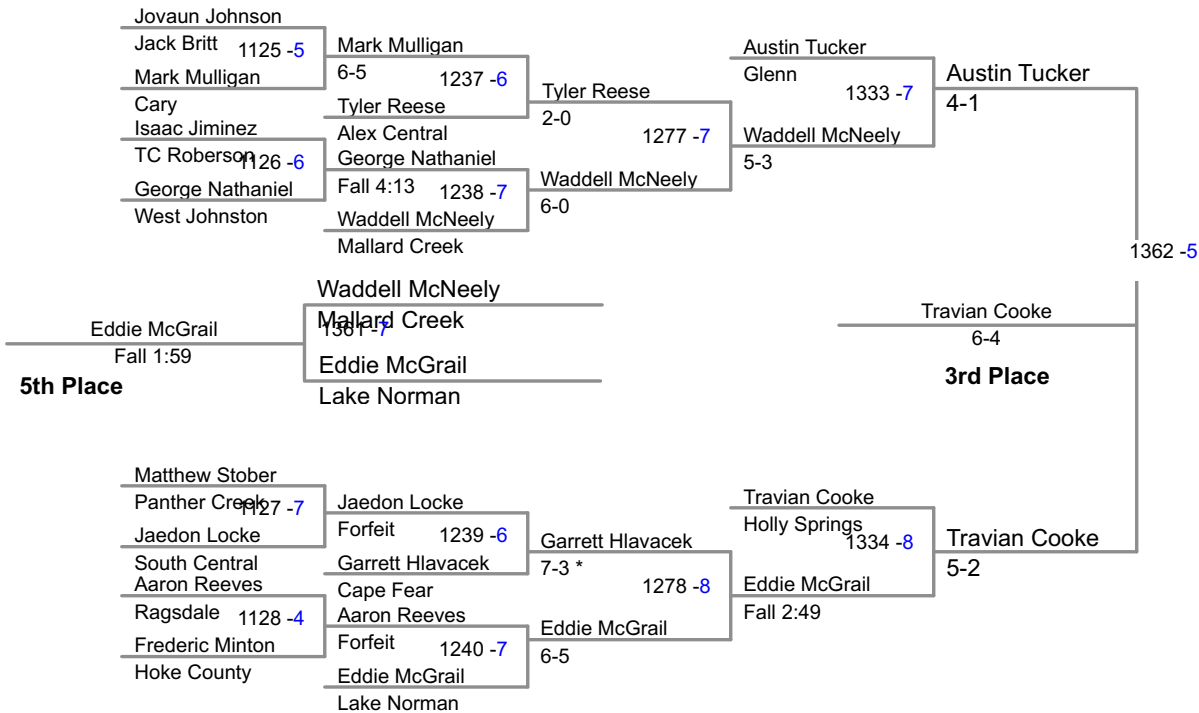

2014 4A Wrestling
NC Championships

160 Lbs