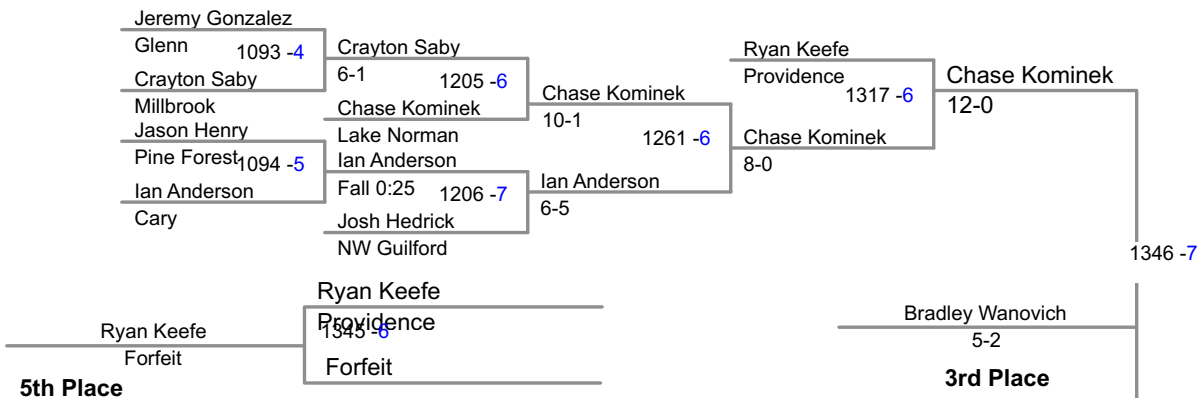

2014 4A Wrestling  
NC Championships

**106 Lbs**

2014 4A Wrestling  
NC Championships

**113 Lbs**

2014 4A Wrestling  
NC Championships

**120 Lbs**

2014 4A Wrestling  
NC Championships

**126 Lbs**