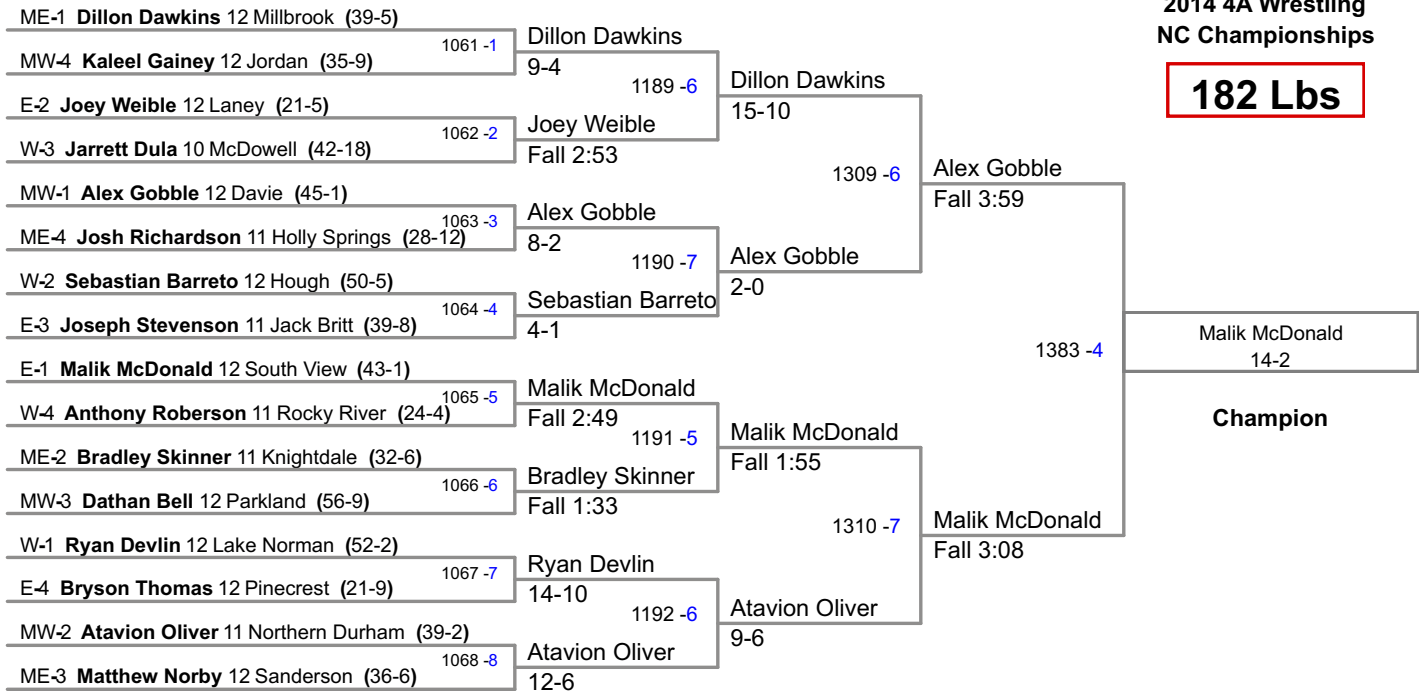

2014 4A Wrestling  
NC Championships

**160 Lbs**

2014 4A Wrestling  
NC Championships

**170 Lbs**

2014 4A Wrestling  
NC Championships

**182 Lbs**

2014 4A Wrestling  
NC Championships

**195 Lbs**