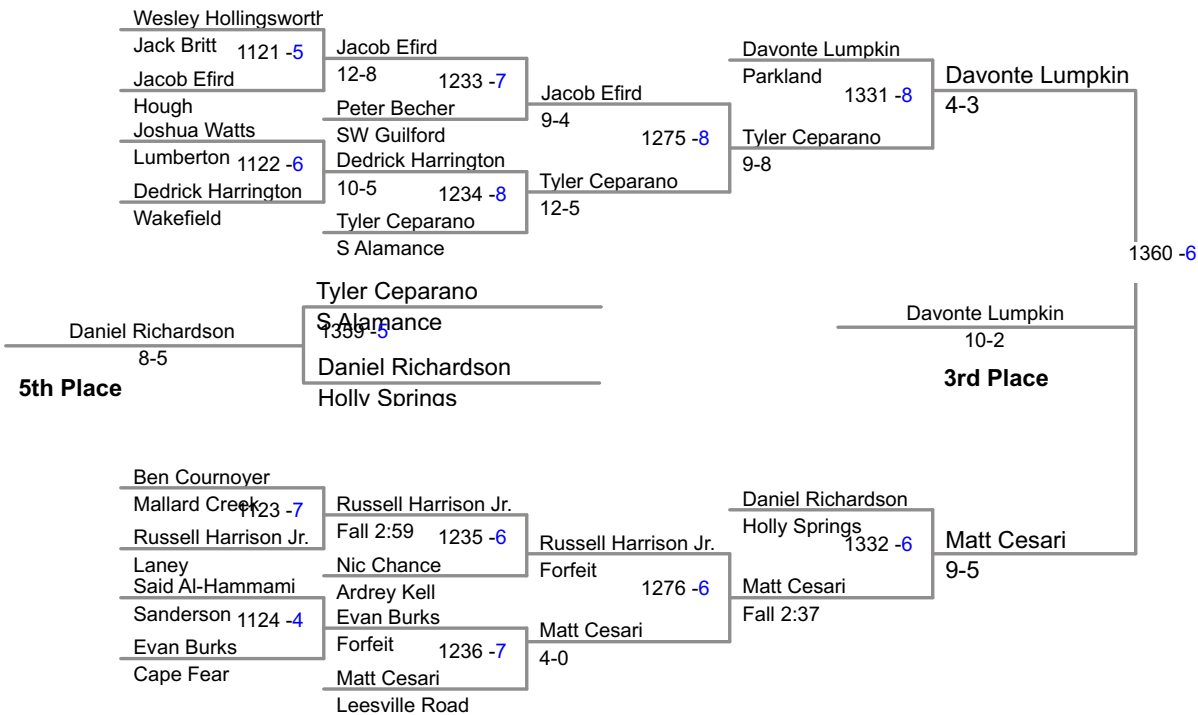

2014 4A Wrestling  
NC Championships

**132 Lbs**

2014 4A Wrestling  
NC Championships

**138 Lbs**

2014 4A Wrestling  
NC Championships

**145 Lbs**

**2014 4A Wrestling  
NC Championships**

**152 Lbs**