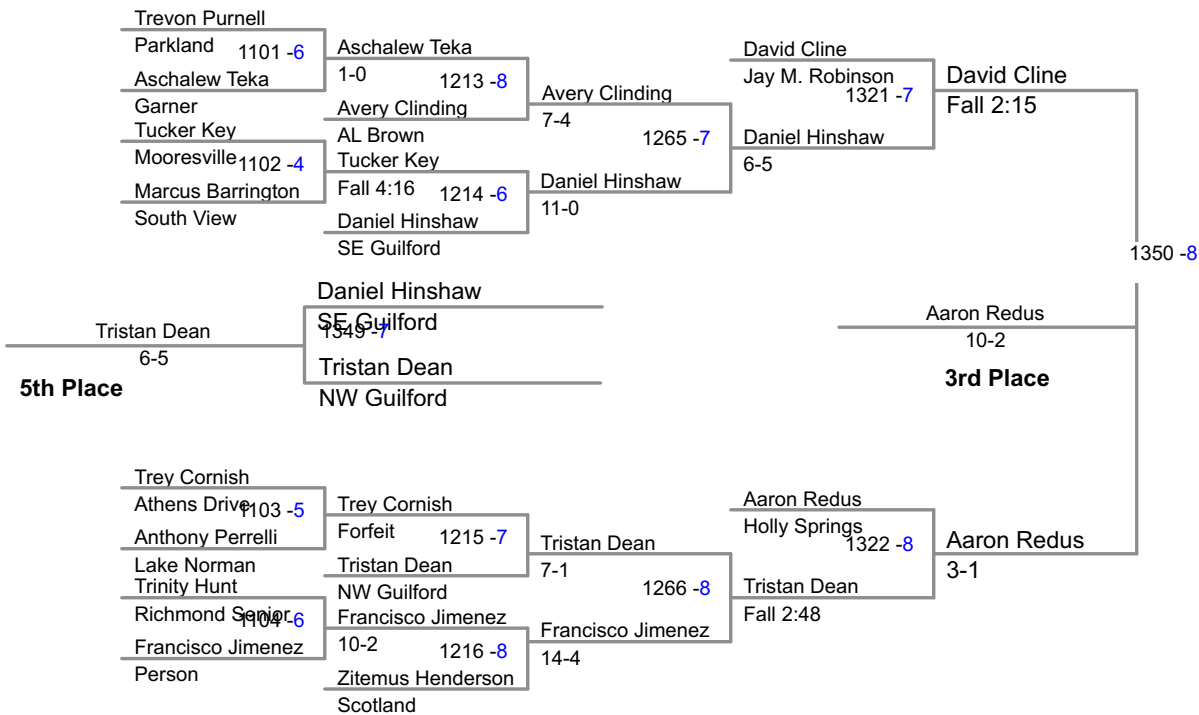

2014 4A Wrestling  
NC Championships

**106 Lbs**

2014 4A Wrestling  
NC Championships

**113 Lbs**

2014 4A Wrestling  
NC Championships

**120 Lbs**

2014 4A Wrestling  
NC Championships

**126 Lbs**