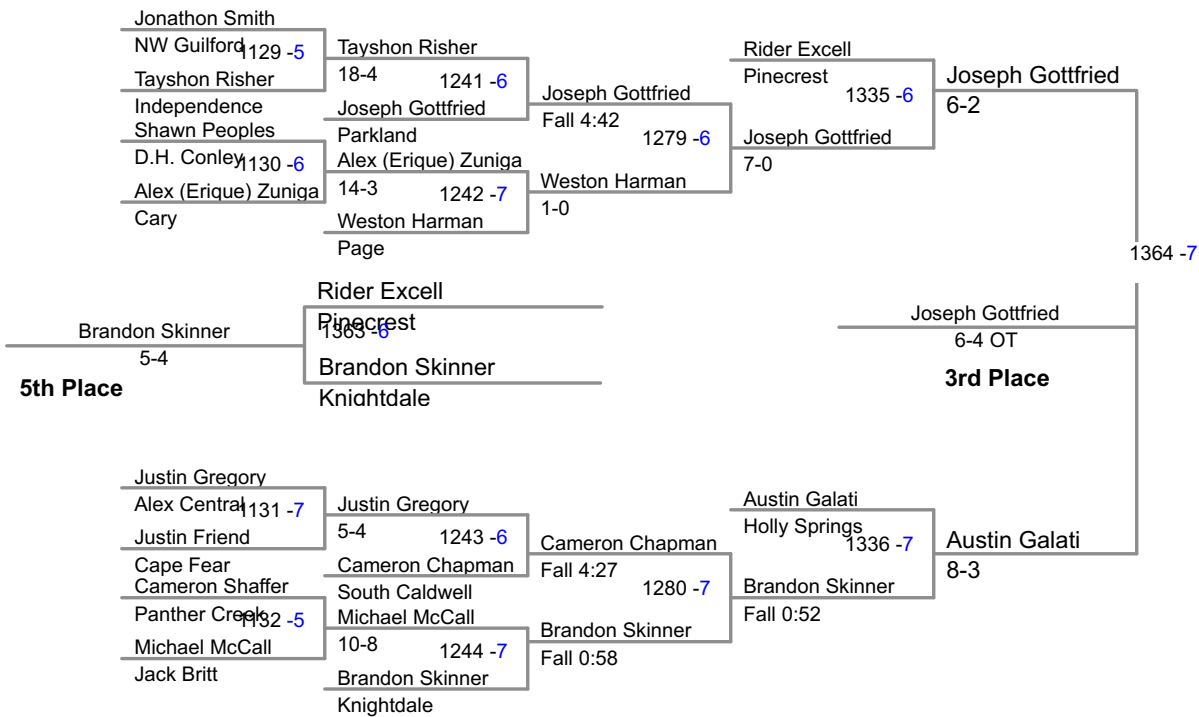

2014 4A Wrestling
NC Championships

170 Lbs