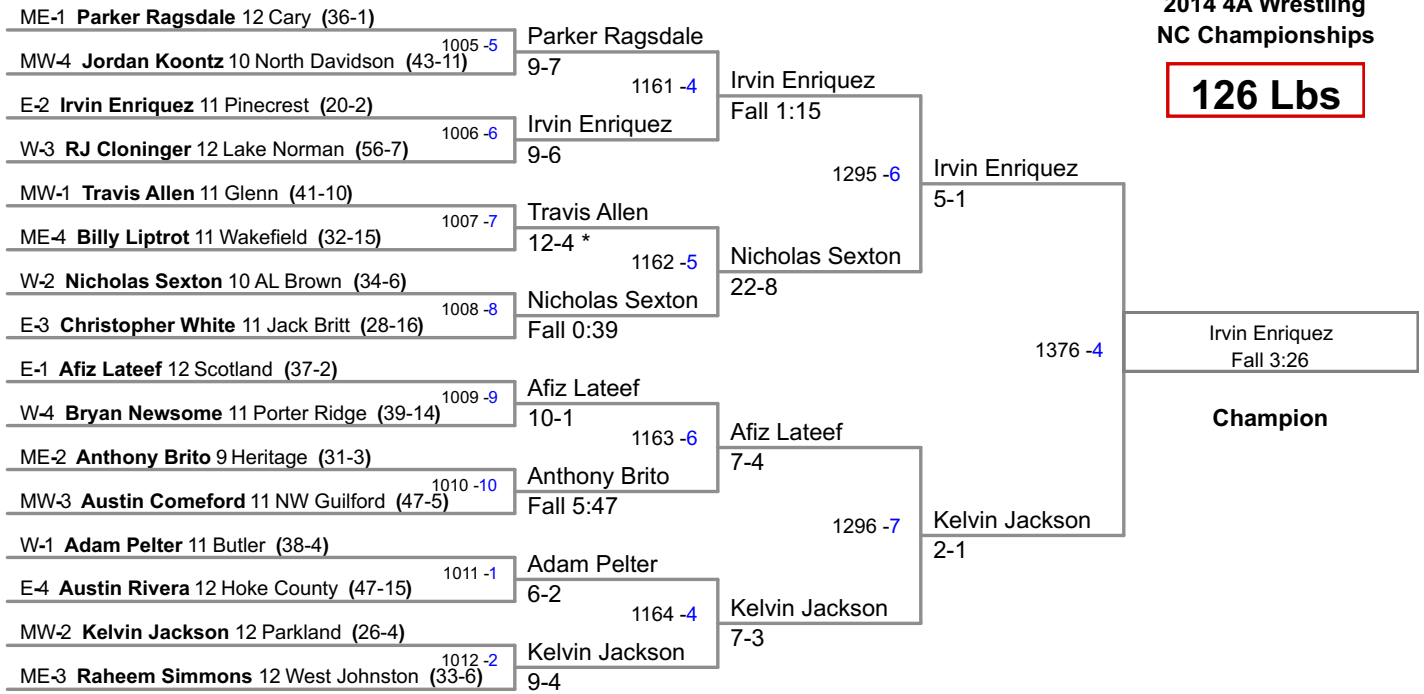

2014 4A Wrestling  
NC Championships

**106 Lbs**

2014 4A Wrestling  
NC Championships

**113 Lbs**

2014 4A Wrestling  
NC Championships

**120 Lbs**

2014 4A Wrestling  
NC Championships

**126 Lbs**