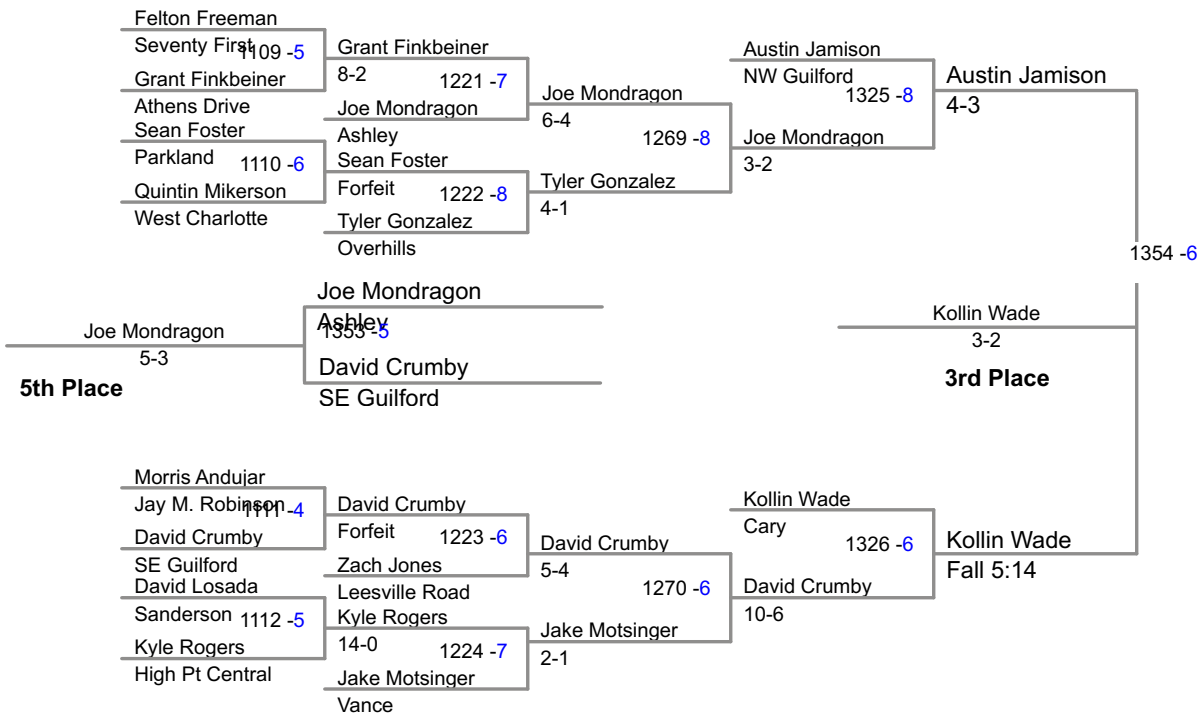

2014 4A Wrestling
NC Championships

132 Lbs