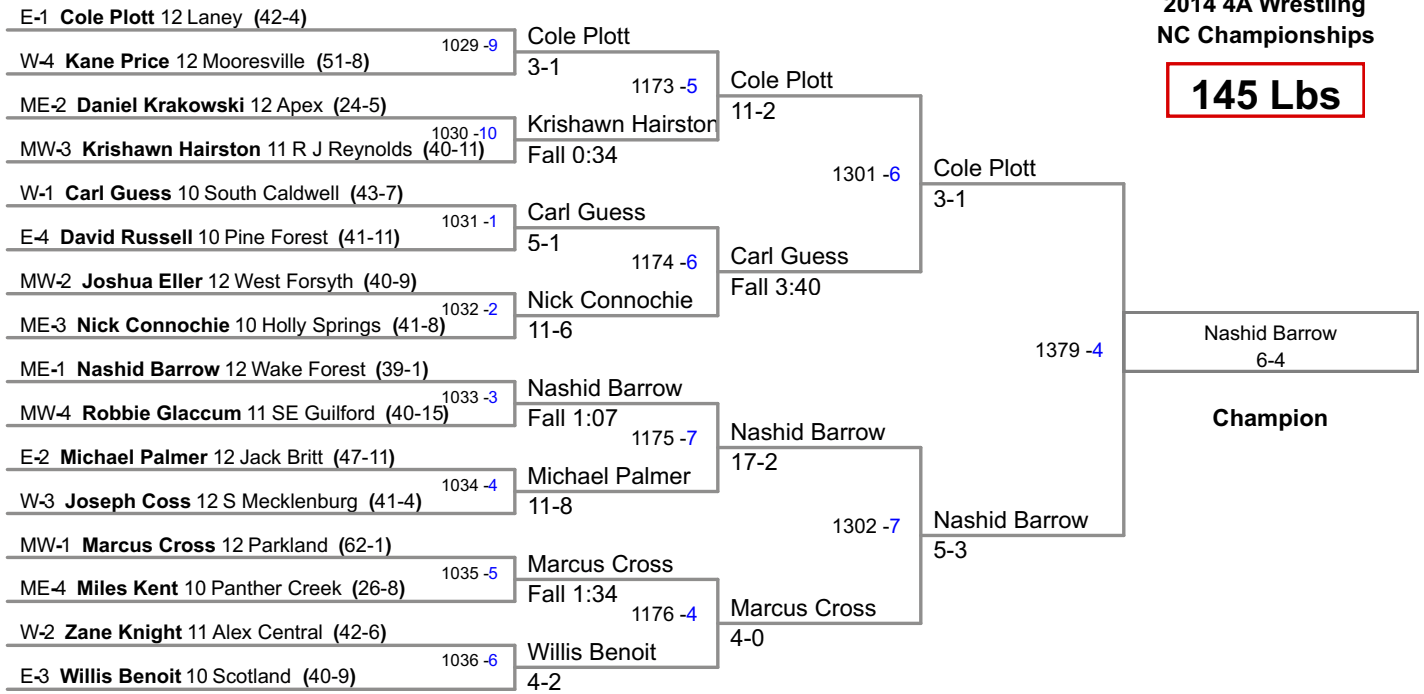

2014 4A Wrestling  
NC Championships

**132 Lbs**

2014 4A Wrestling  
NC Championships

**138 Lbs**

2014 4A Wrestling  
NC Championships

**145 Lbs**

**2014 4A Wrestling  
NC Championships**

**152 Lbs**