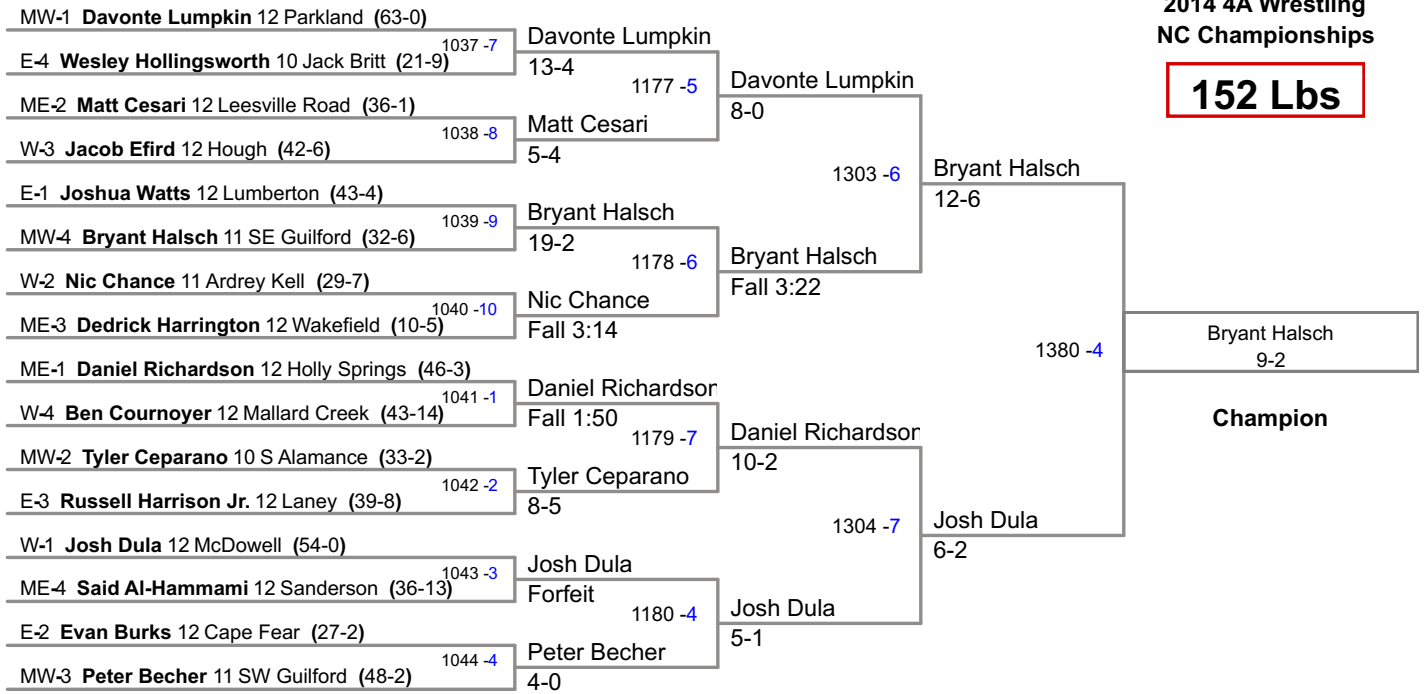

2014 4A Wrestling  
NC Championships

**132 Lbs**

2014 4A Wrestling  
NC Championships

**138 Lbs**

2014 4A Wrestling  
NC Championships

**145 Lbs**

**2014 4A Wrestling  
NC Championships**

**152 Lbs**