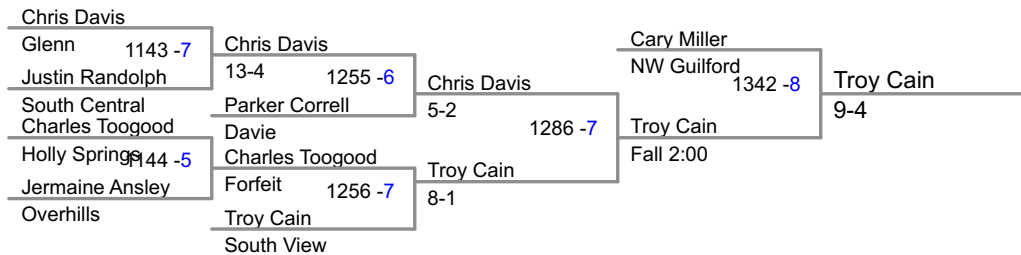

2014 4A Wrestling
NC Championships

220 Lbs