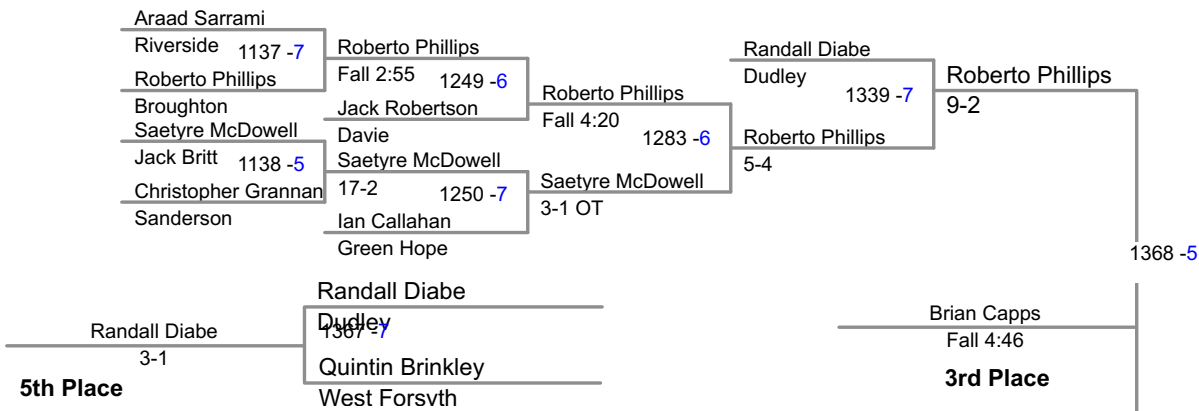

2014 4A Wrestling  
NC Championships

**160 Lbs**

2014 4A Wrestling  
NC Championships

**170 Lbs**

2014 4A Wrestling  
NC Championships

**182 Lbs**

2014 4A Wrestling  
NC Championships

**195 Lbs**