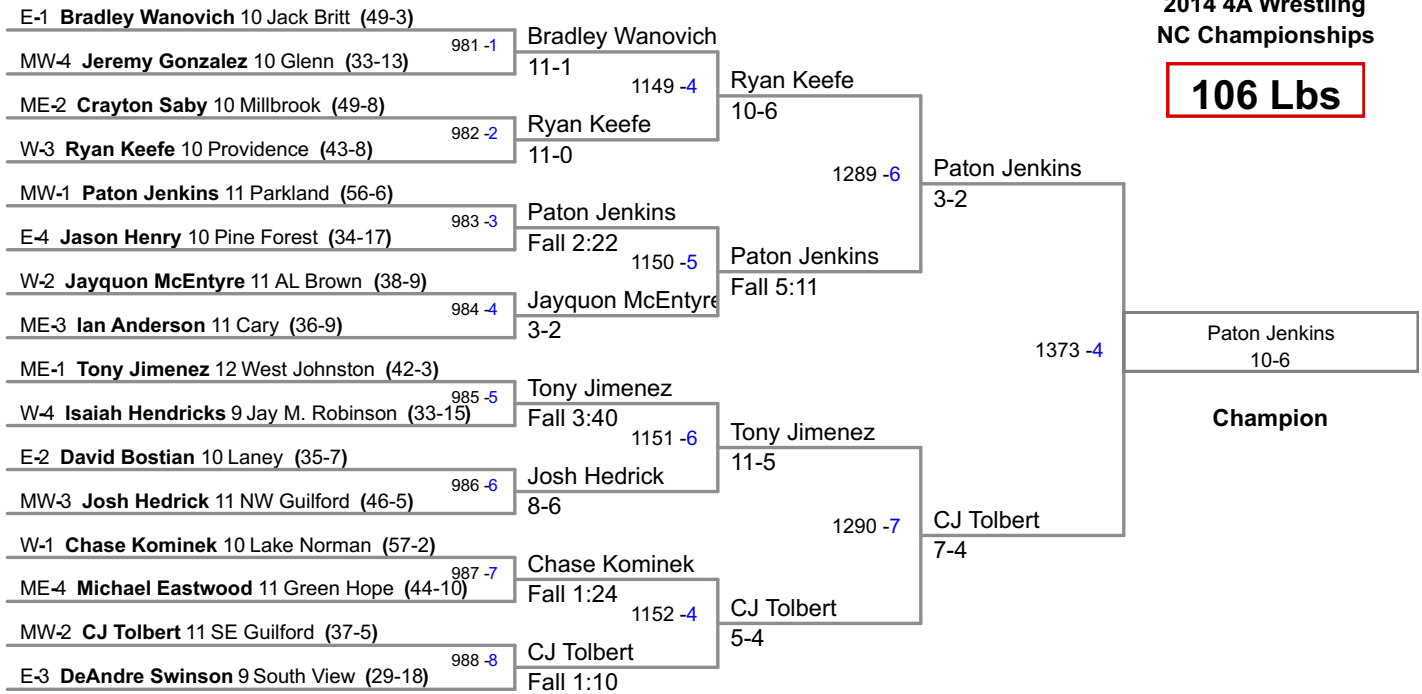

2014 4A Wrestling  
NC Championships

**106 Lbs**

2014 4A Wrestling  
NC Championships

**113 Lbs**

2014 4A Wrestling  
NC Championships

**120 Lbs**

2014 4A Wrestling  
NC Championships

**126 Lbs**