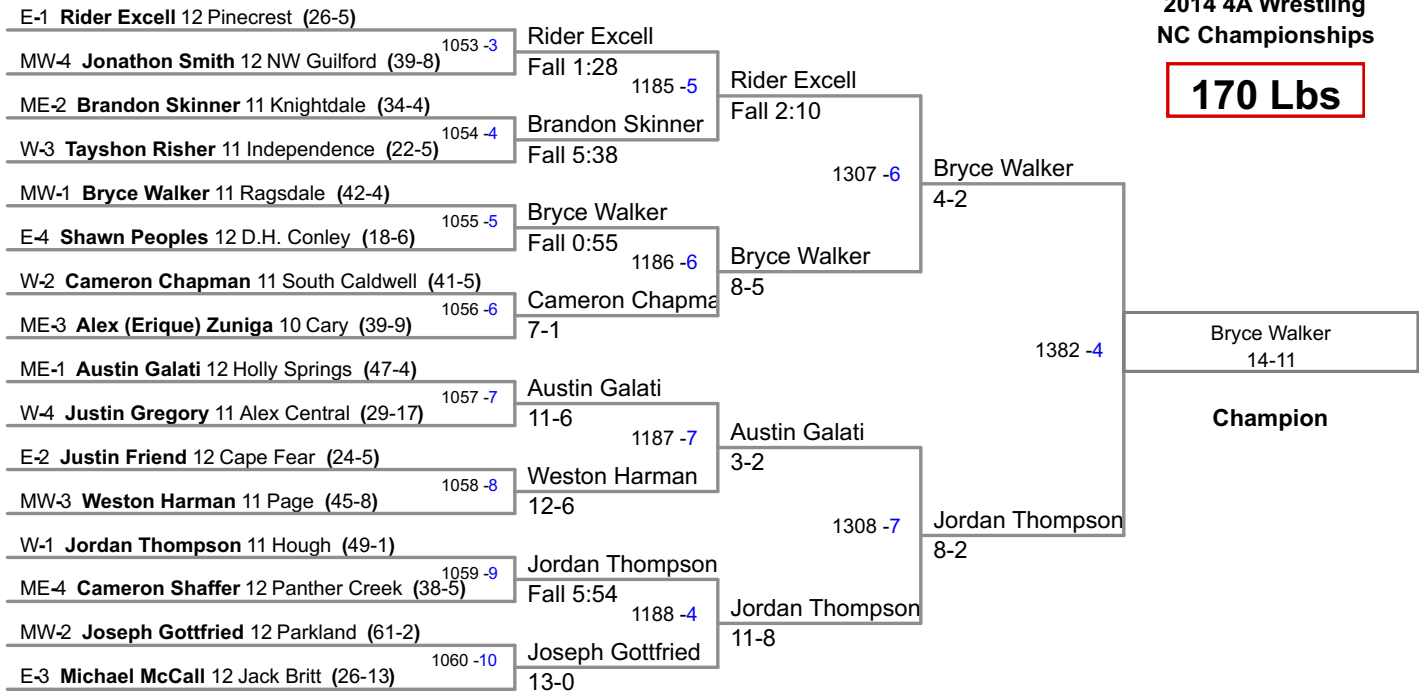

2014 4A Wrestling
NC Championships

170 Lbs