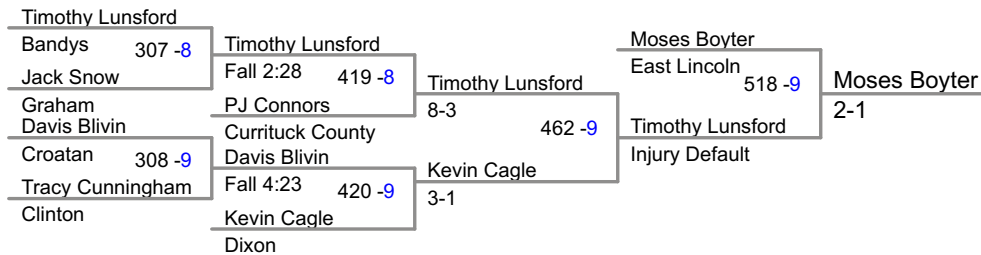

2014 2A Wrestling
NC Championships

132 Lbs

2014 2A Wrestling
NC Championships

138 Lbs

2014 2A Wrestling
NC Championships

145 Lbs

2014 2A Wrestling
NC Championships

152 Lbs