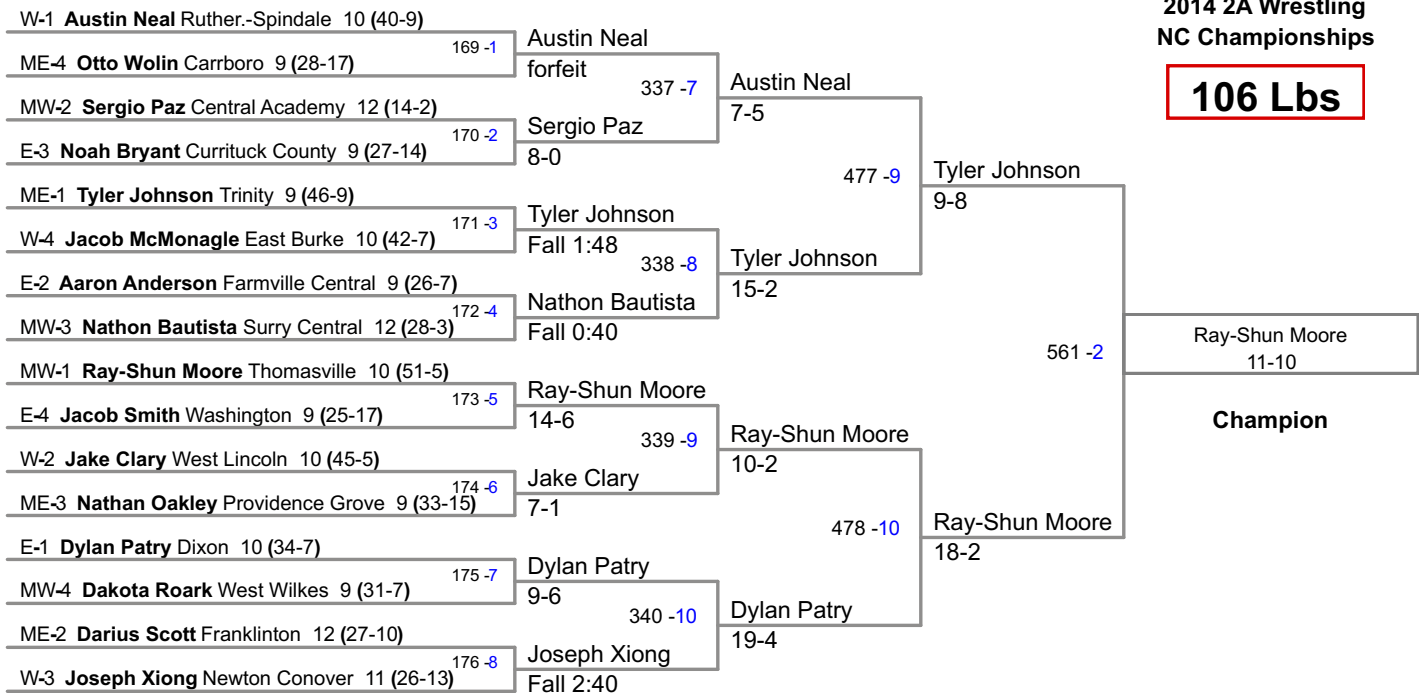

2014 2A Wrestling
NC Championships

106 Lbs

2014 2A Wrestling
NC Championships

113 Lbs

2014 2A Wrestling
NC Championships

120 Lbs

2014 2A Wrestling
NC Championships

126 Lbs

2014 2A Wrestling
NC Championships

132 Lbs

2014 2A Wrestling
NC Championships

138 Lbs

2014 2A Wrestling
NC Championships

145 Lbs

2014 2A Wrestling
NC Championships

152 Lbs