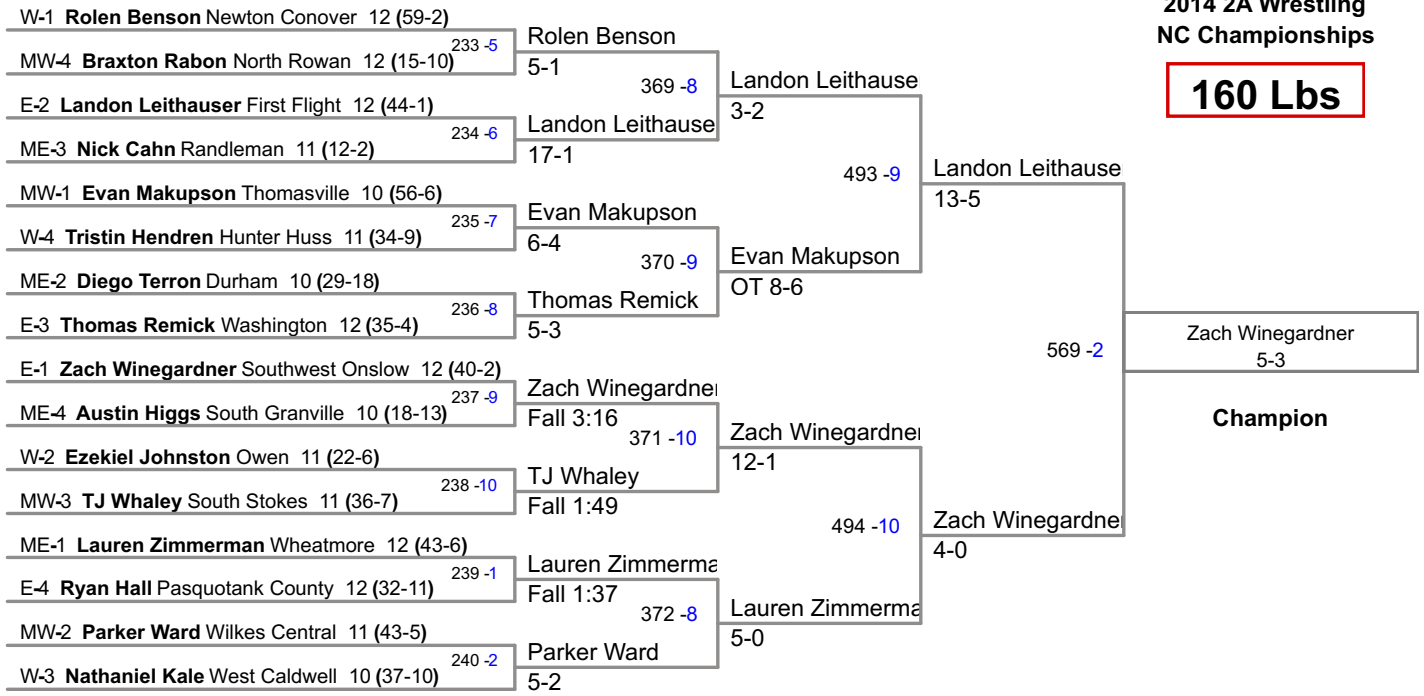

**2014 2A Wrestling
NC Championships**

160 Lbs