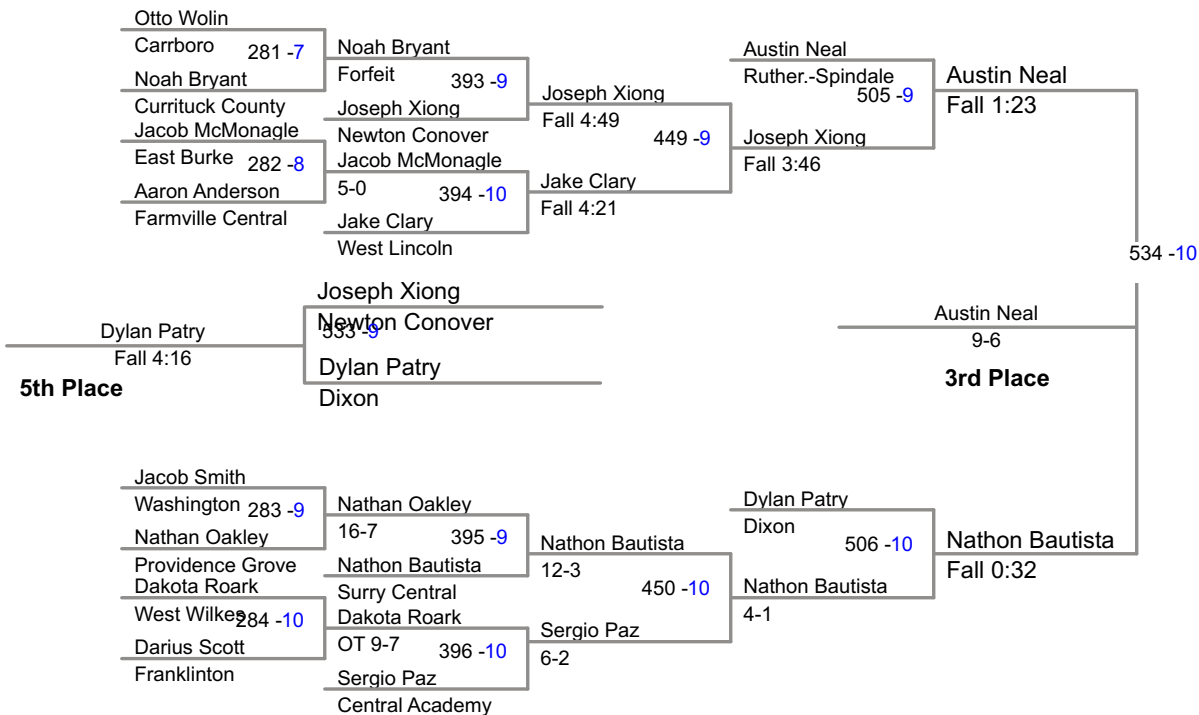

2014 2A Wrestling
NC Championships

106 Lbs

2014 2A Wrestling
NC Championships

113 Lbs

2014 2A Wrestling
NC Championships

120 Lbs

2014 2A Wrestling
NC Championships

126 Lbs