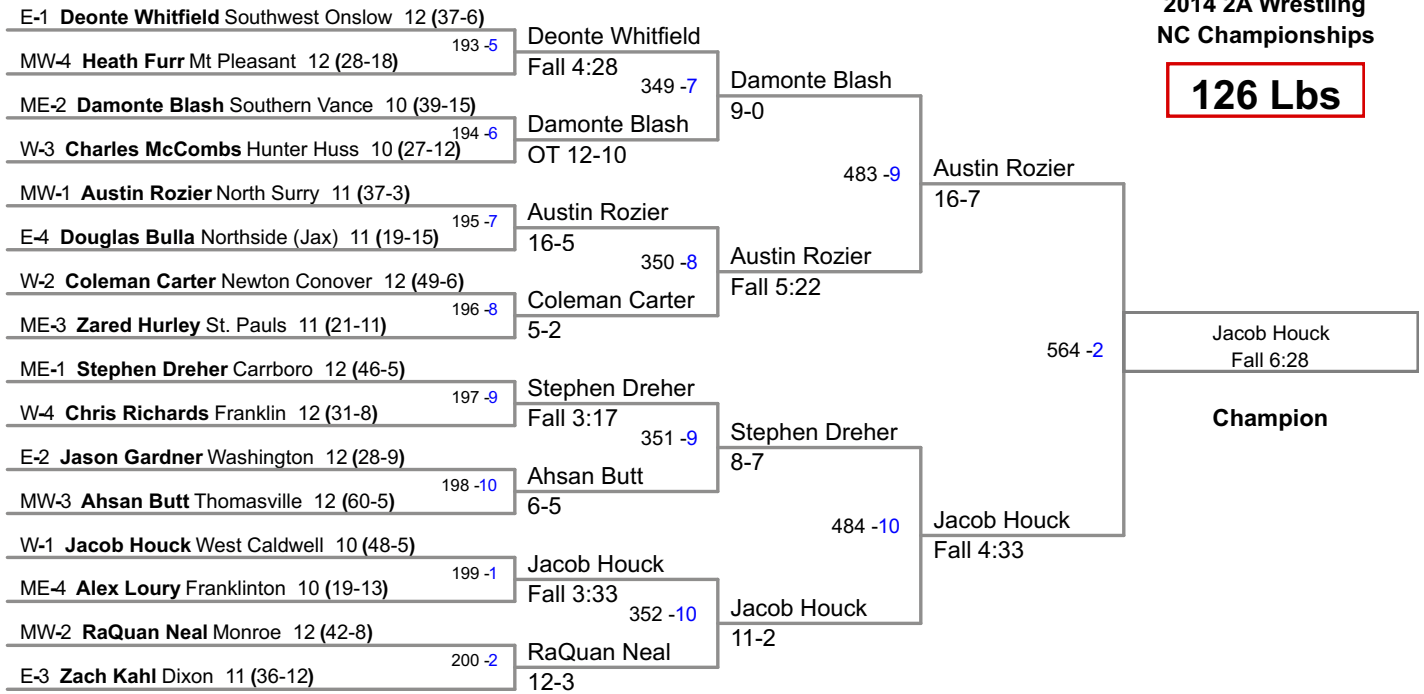

2014 2A Wrestling
NC Championships

106 Lbs

2014 2A Wrestling
NC Championships

113 Lbs

2014 2A Wrestling
NC Championships

120 Lbs

2014 2A Wrestling
NC Championships

126 Lbs

2014 2A Wrestling
NC Championships

132 Lbs

2014 2A Wrestling
NC Championships

138 Lbs

2014 2A Wrestling
NC Championships

145 Lbs

2014 2A Wrestling
NC Championships

152 Lbs

**2014 2A Wrestling
NC Championships**

160 Lbs

2014 2A Wrestling
NC Championships

170 Lbs

Champion

2014 2A Wrestling
NC Championships

182 Lbs

2014 2A Wrestling
NC Championships

195 Lbs

2014 2A Wrestling
NC Championships

220 Lbs

2014 2A Wrestling
NC Championships

285 Lbs