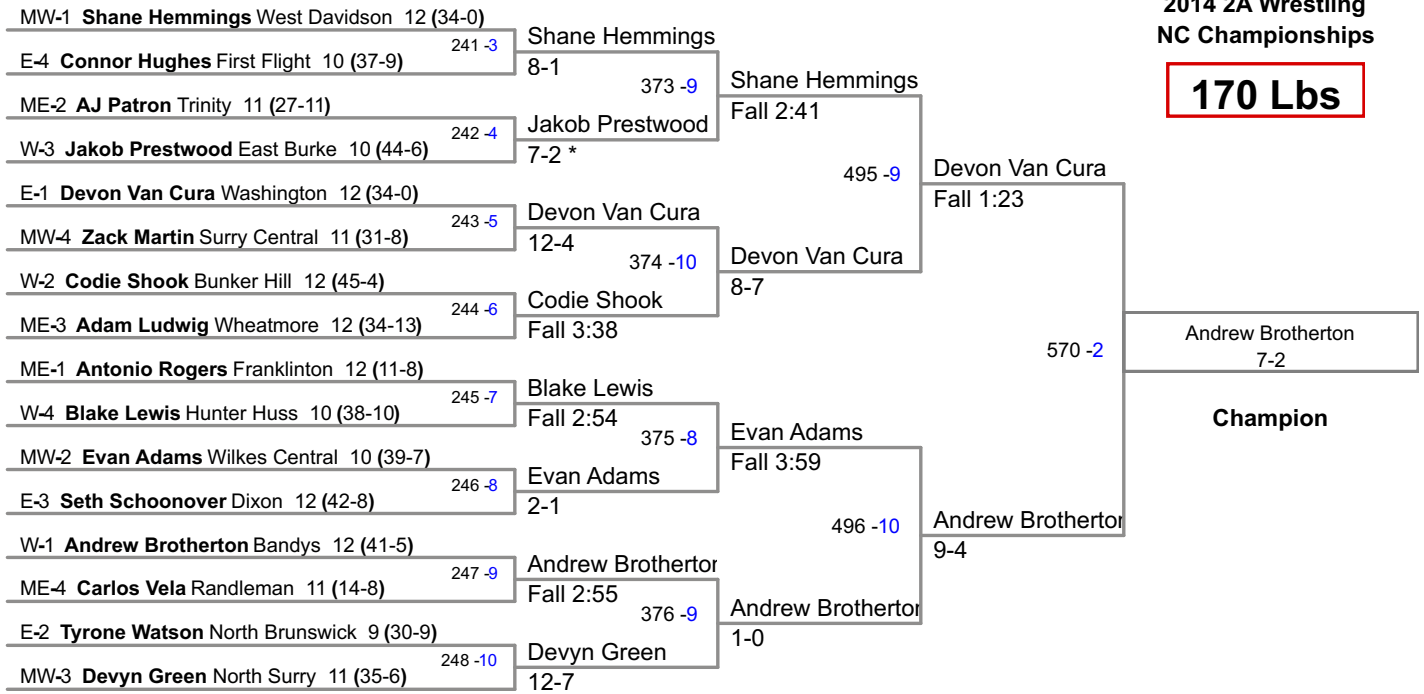

2014 2A Wrestling
NC Championships

170 Lbs

Champion