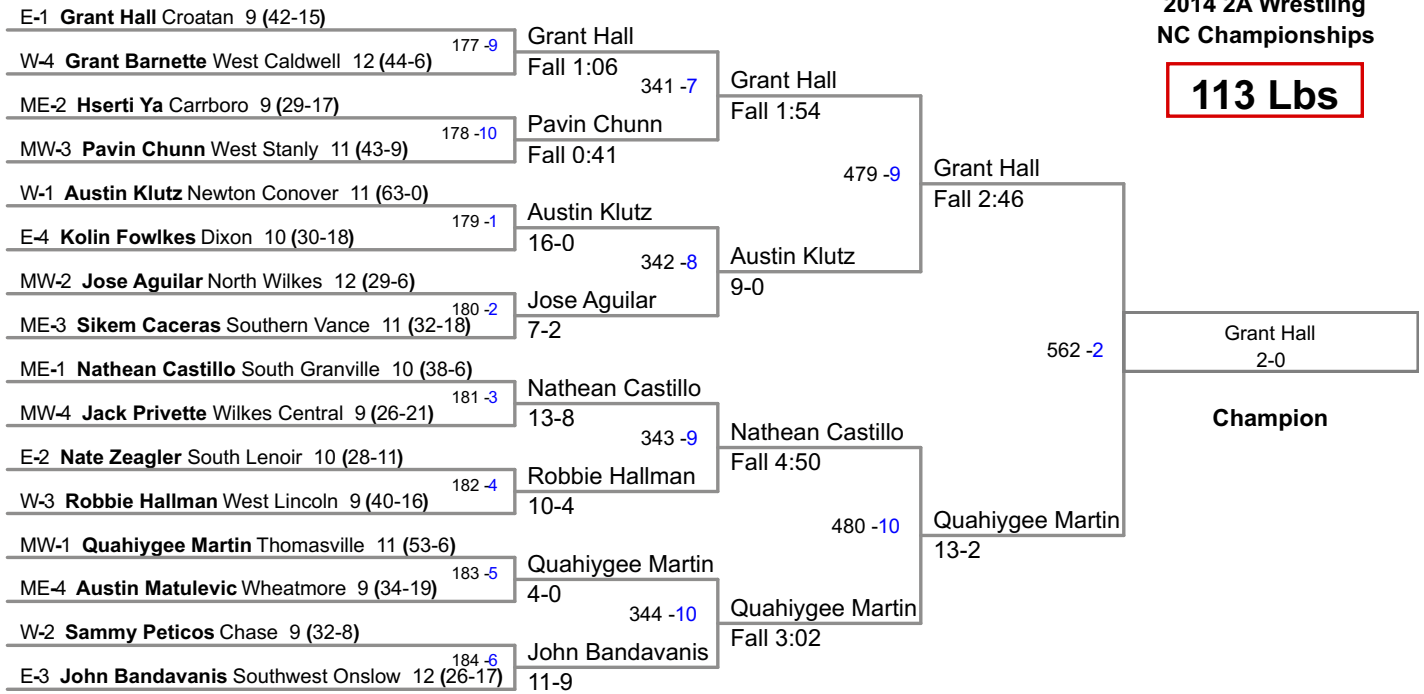

2014 2A Wrestling
NC Championships

106 Lbs

2014 2A Wrestling
NC Championships

113 Lbs

2014 2A Wrestling
NC Championships

120 Lbs

2014 2A Wrestling
NC Championships

126 Lbs

2014 2A Wrestling
NC Championships

132 Lbs

2014 2A Wrestling
NC Championships

138 Lbs

2014 2A Wrestling
NC Championships

145 Lbs

2014 2A Wrestling
NC Championships

152 Lbs

**2014 2A Wrestling
NC Championships**

160 Lbs

2014 2A Wrestling
NC Championships

170 Lbs

Champion

2014 2A Wrestling
NC Championships

182 Lbs

2014 2A Wrestling
NC Championships

195 Lbs

2014 2A Wrestling
NC Championships

220 Lbs

2014 2A Wrestling
NC Championships

285 Lbs