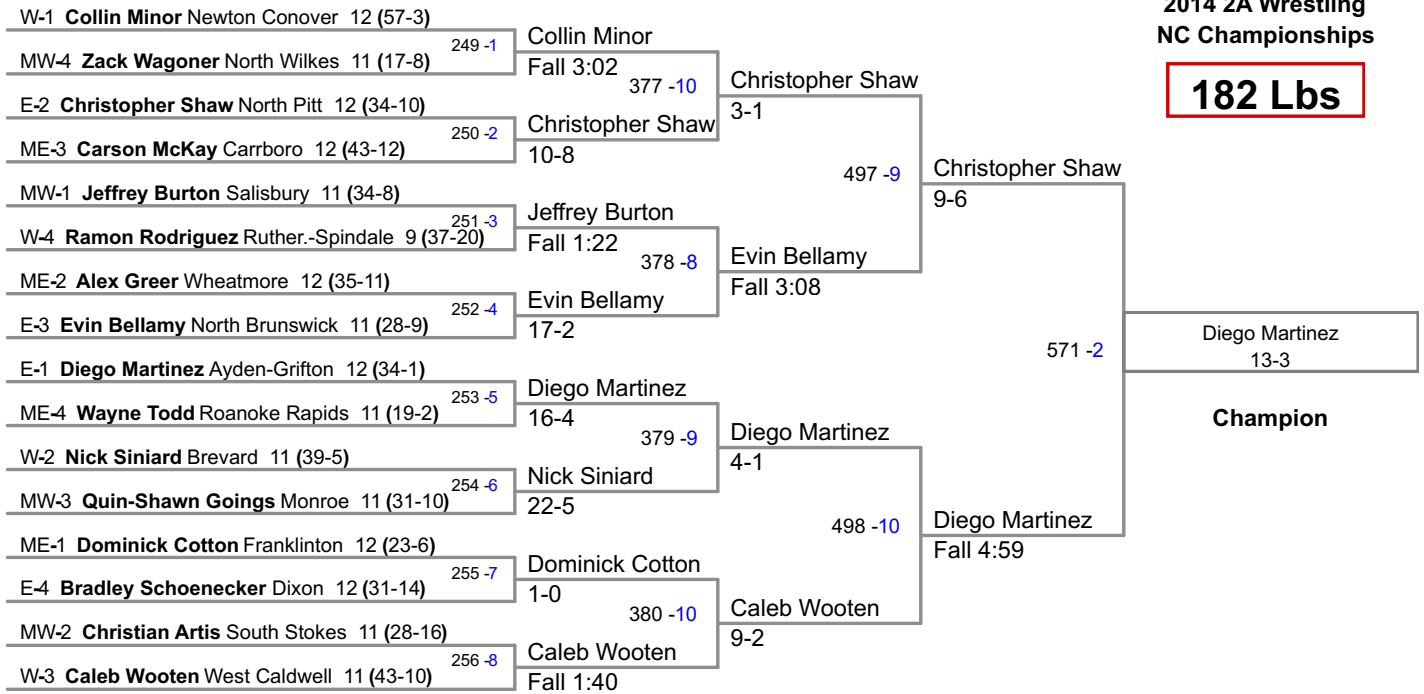

2014 2A Wrestling
NC Championships

182 Lbs