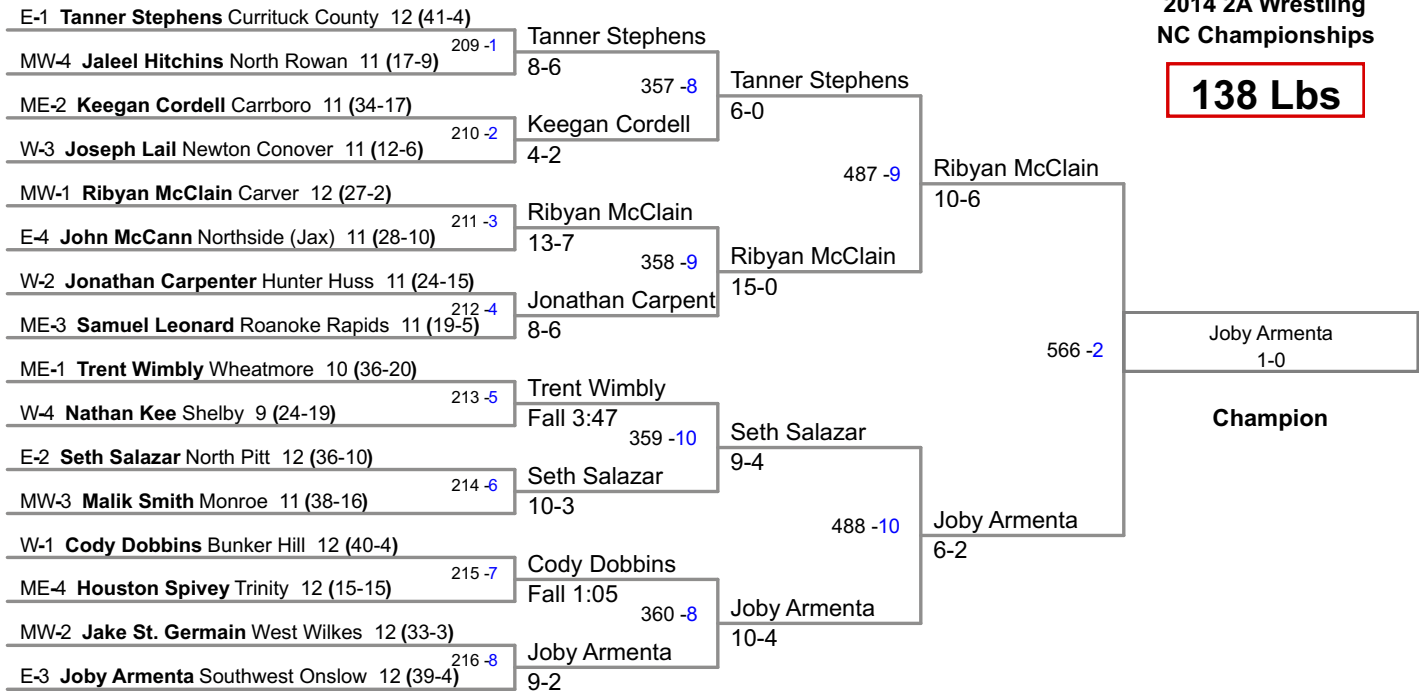

2014 2A Wrestling
NC Championships

106 Lbs

2014 2A Wrestling
NC Championships

113 Lbs

2014 2A Wrestling
NC Championships

120 Lbs

2014 2A Wrestling
NC Championships

126 Lbs

2014 2A Wrestling
NC Championships

132 Lbs

2014 2A Wrestling
NC Championships

138 Lbs

2014 2A Wrestling
NC Championships

145 Lbs

2014 2A Wrestling
NC Championships

152 Lbs