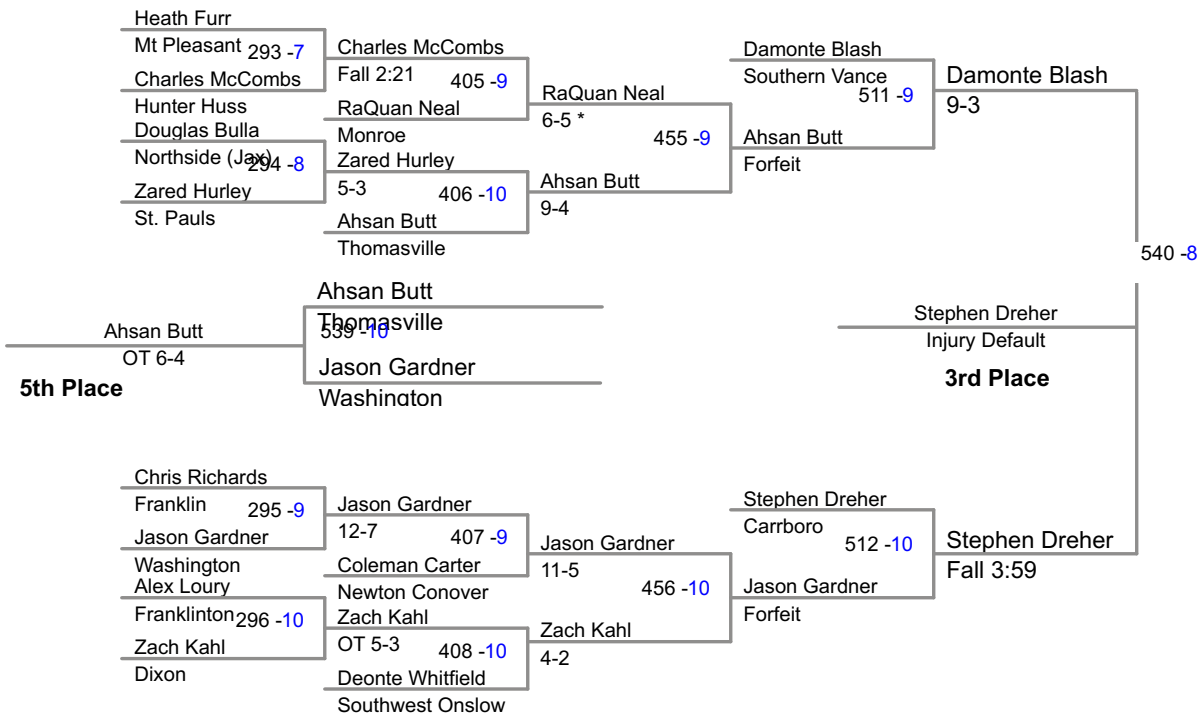

2014 2A Wrestling
NC Championships

106 Lbs

2014 2A Wrestling
NC Championships

113 Lbs

2014 2A Wrestling
NC Championships

120 Lbs

2014 2A Wrestling
NC Championships

126 Lbs