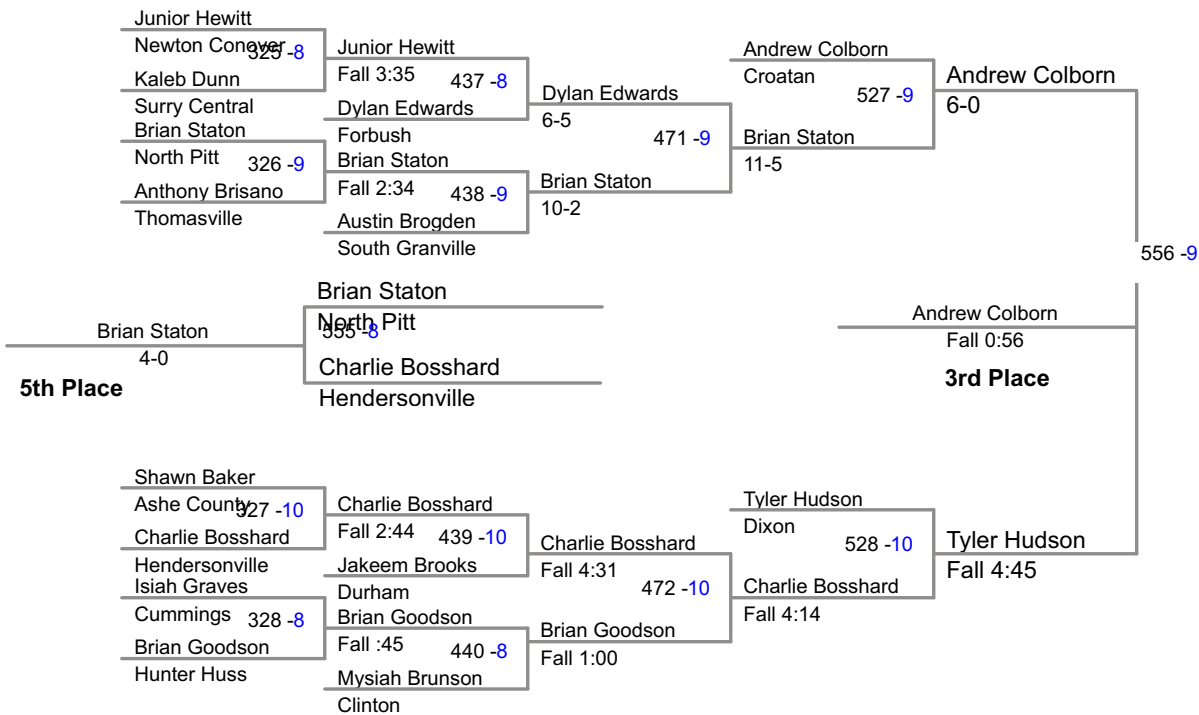

195 Lbs

2014 2A Wrestling
NC Championships

220 Lbs

2014 2A Wrestling
NC Championships

285 Lbs