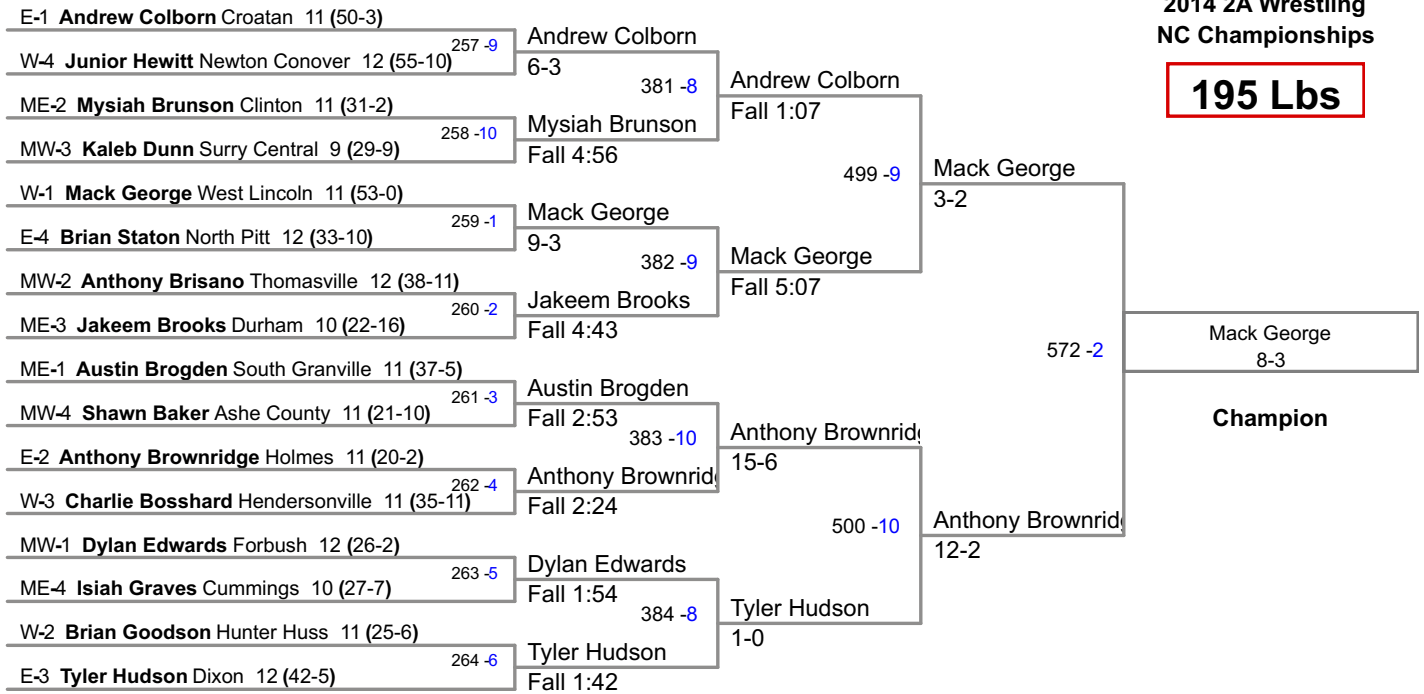

195 Lbs

2014 2A Wrestling
NC Championships

220 Lbs

2014 2A Wrestling
NC Championships

285 Lbs