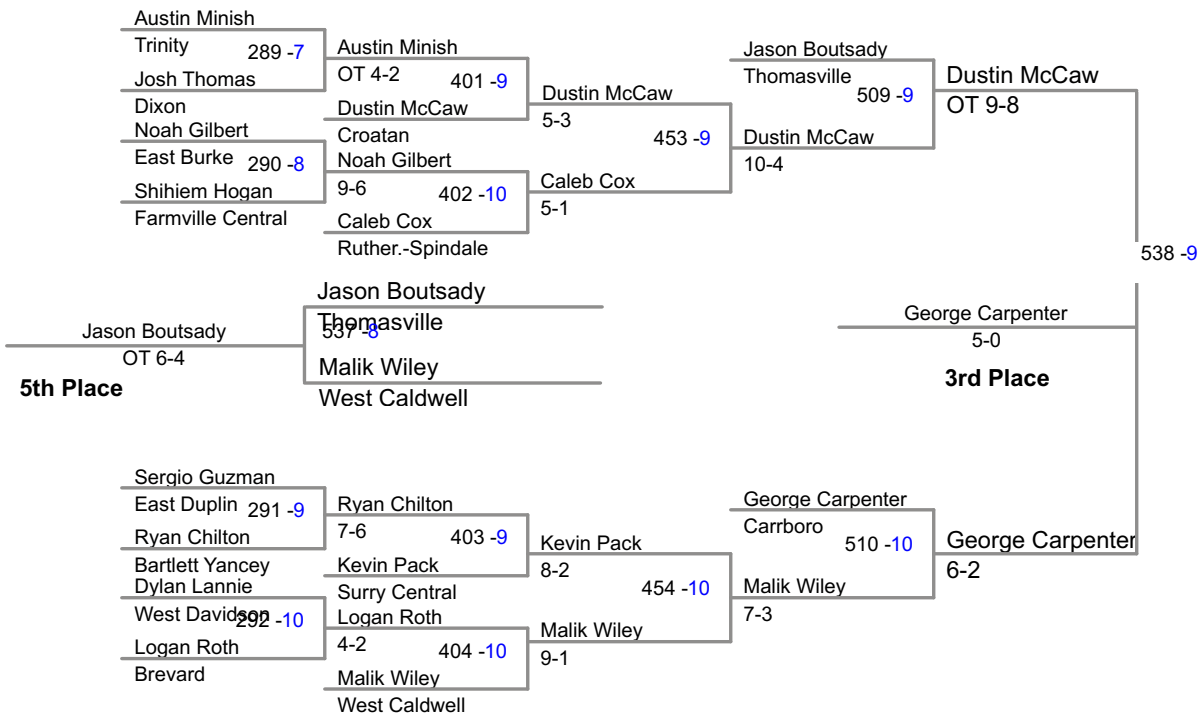

2014 2A Wrestling
NC Championships

106 Lbs

2014 2A Wrestling
NC Championships

113 Lbs

2014 2A Wrestling
NC Championships

120 Lbs

2014 2A Wrestling
NC Championships

126 Lbs