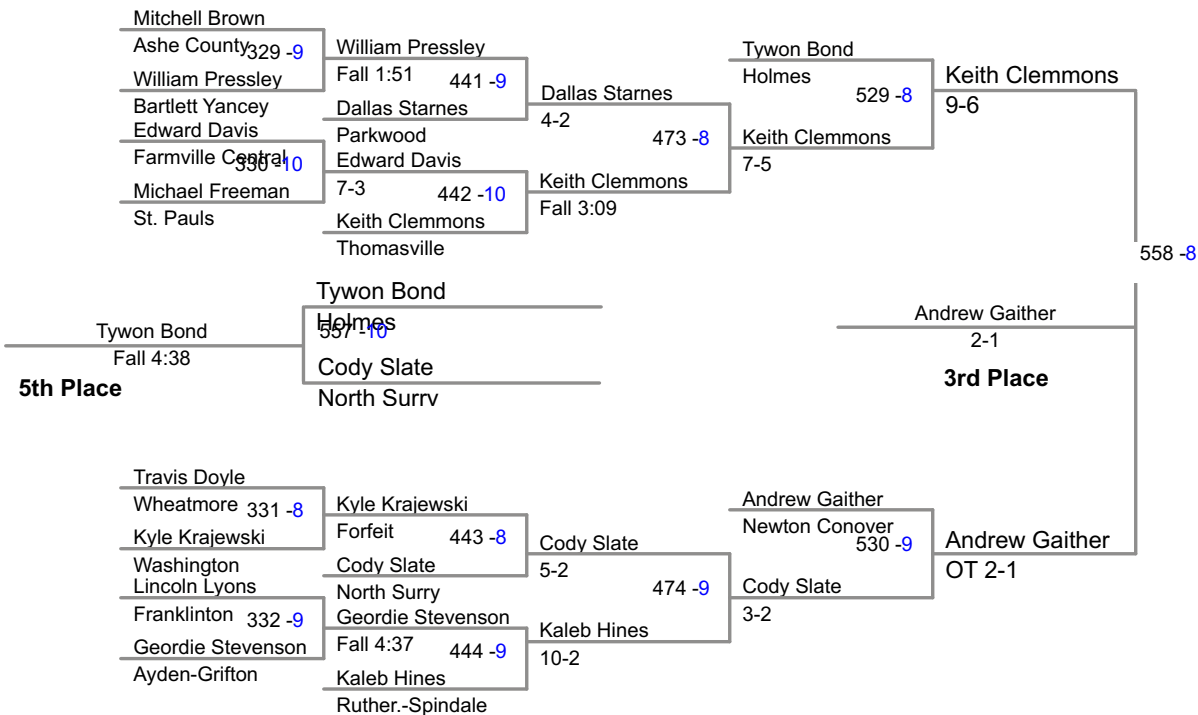

2014 2A Wrestling
NC Championships

220 Lbs