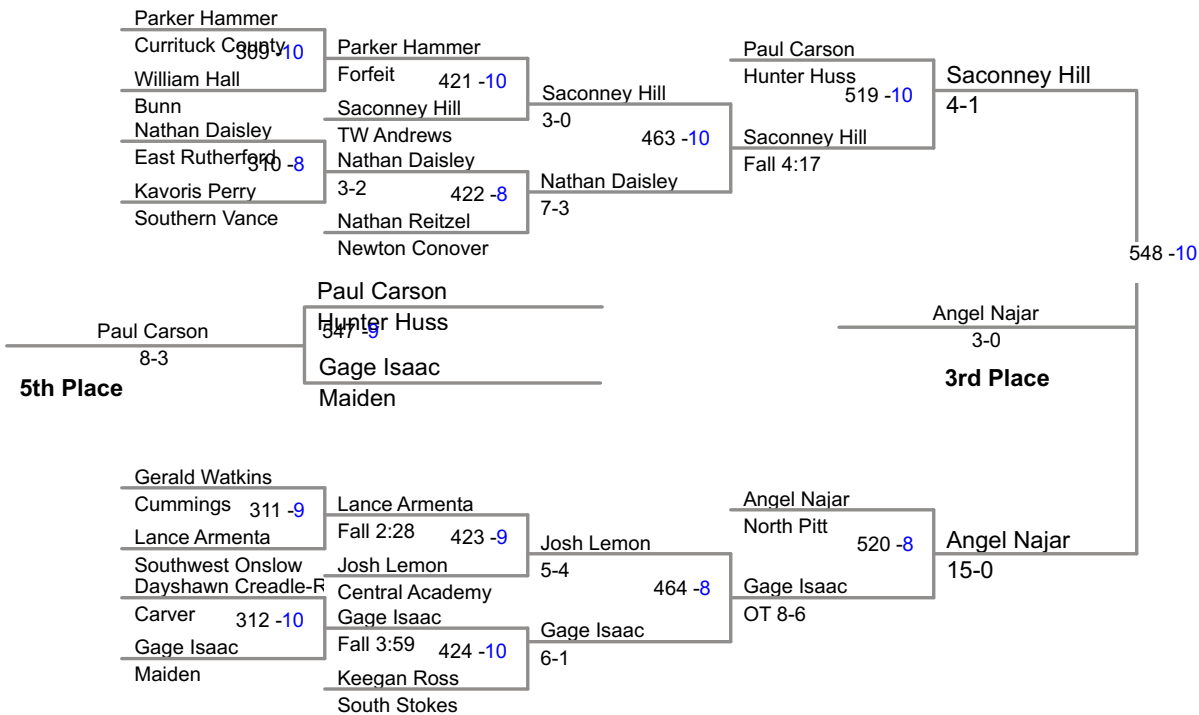

2014 2A Wrestling
NC Championships

132 Lbs

2014 2A Wrestling
NC Championships

138 Lbs

2014 2A Wrestling
NC Championships

145 Lbs

2014 2A Wrestling
NC Championships

152 Lbs