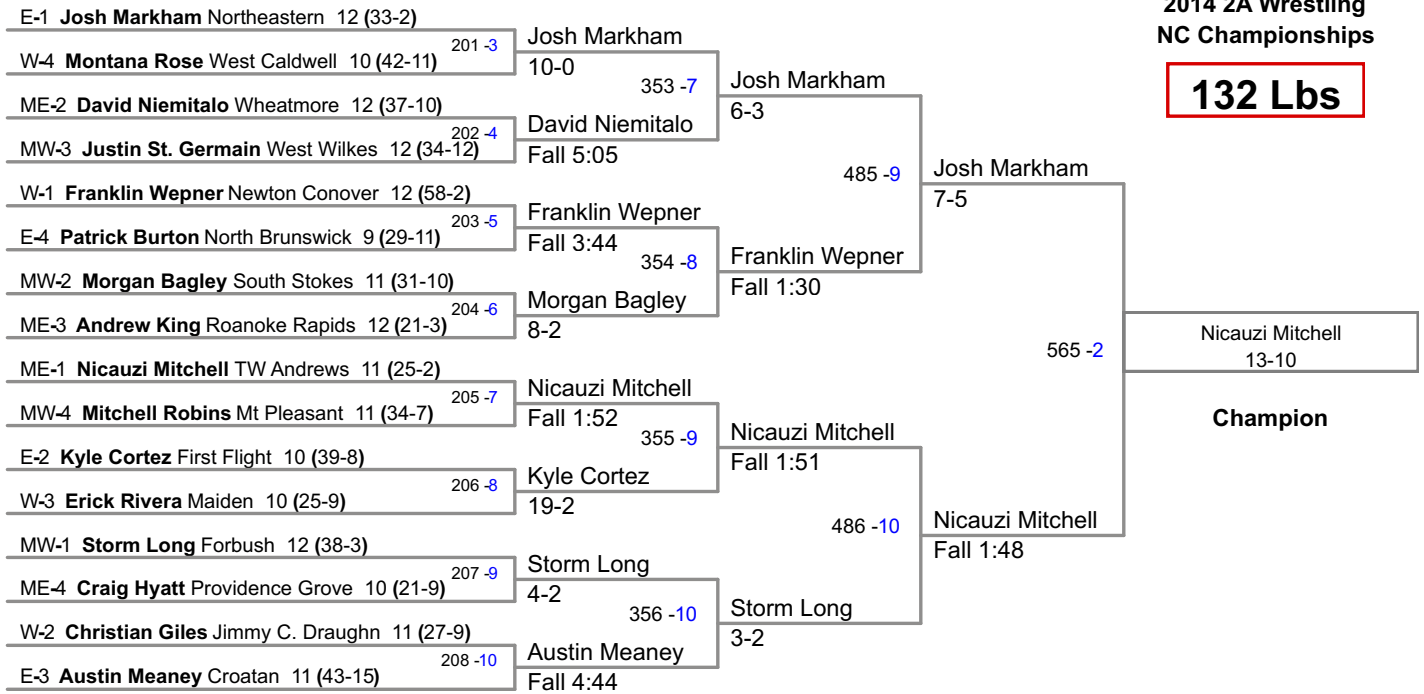

2014 2A Wrestling
NC Championships

106 Lbs

2014 2A Wrestling
NC Championships

113 Lbs

2014 2A Wrestling
NC Championships

120 Lbs

2014 2A Wrestling
NC Championships

126 Lbs

2014 2A Wrestling
NC Championships

132 Lbs

2014 2A Wrestling
NC Championships

138 Lbs

2014 2A Wrestling
NC Championships

145 Lbs

2014 2A Wrestling
NC Championships

152 Lbs