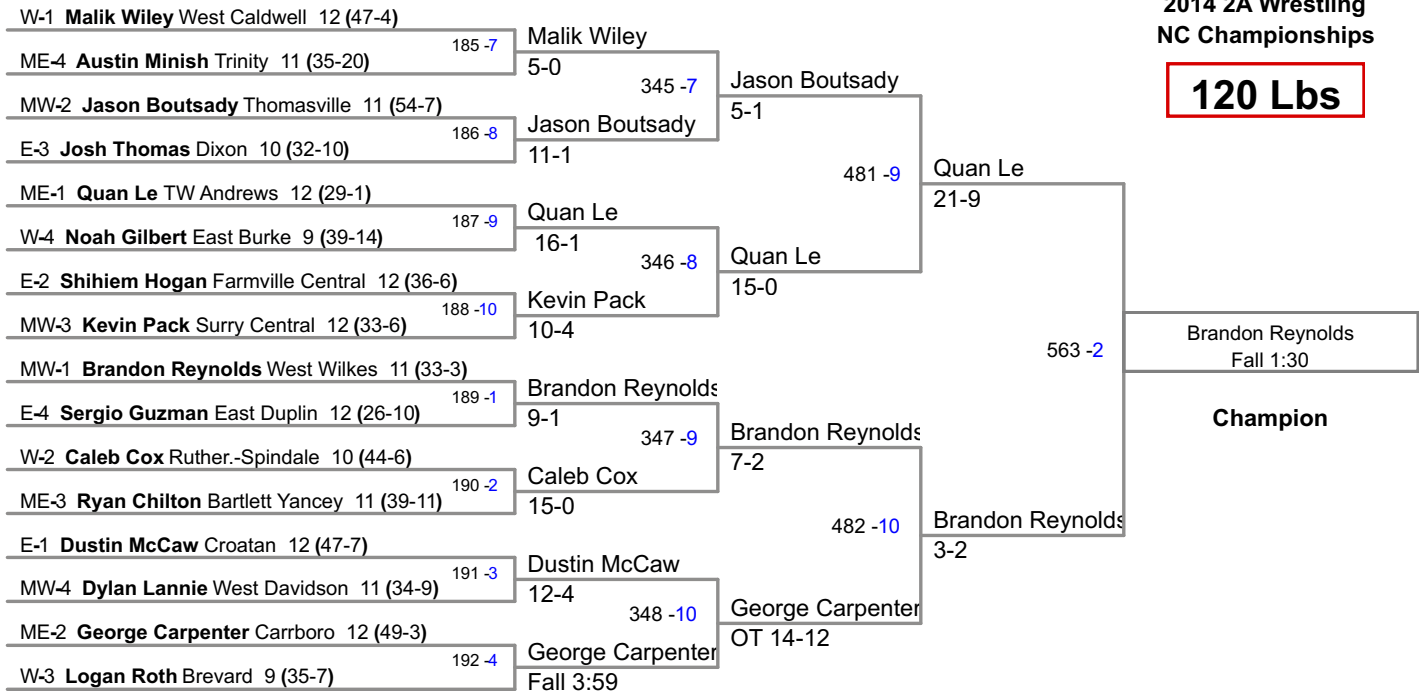

2014 2A Wrestling
NC Championships

106 Lbs

2014 2A Wrestling
NC Championships

113 Lbs

2014 2A Wrestling
NC Championships

120 Lbs

2014 2A Wrestling
NC Championships

126 Lbs

2014 2A Wrestling
NC Championships

132 Lbs

2014 2A Wrestling
NC Championships

138 Lbs

2014 2A Wrestling
NC Championships

145 Lbs

2014 2A Wrestling
NC Championships

152 Lbs

**2014 2A Wrestling
NC Championships**

160 Lbs

2014 2A Wrestling
NC Championships

170 Lbs

Champion

2014 2A Wrestling
NC Championships

182 Lbs

2014 2A Wrestling
NC Championships

195 Lbs

2014 2A Wrestling
NC Championships

220 Lbs

2014 2A Wrestling
NC Championships

285 Lbs