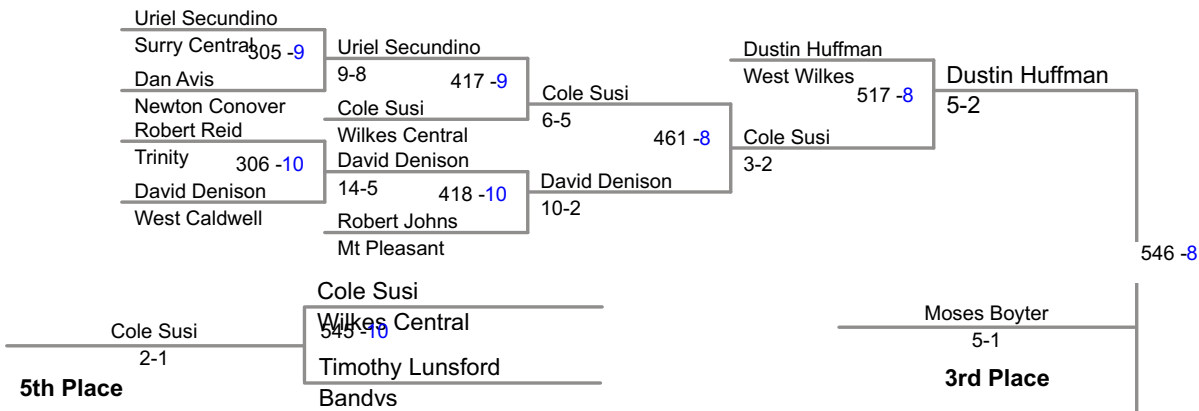

2014 2A Wrestling
NC Championships

132 Lbs

2014 2A Wrestling
NC Championships

138 Lbs

2014 2A Wrestling
NC Championships

145 Lbs

2014 2A Wrestling
NC Championships

152 Lbs