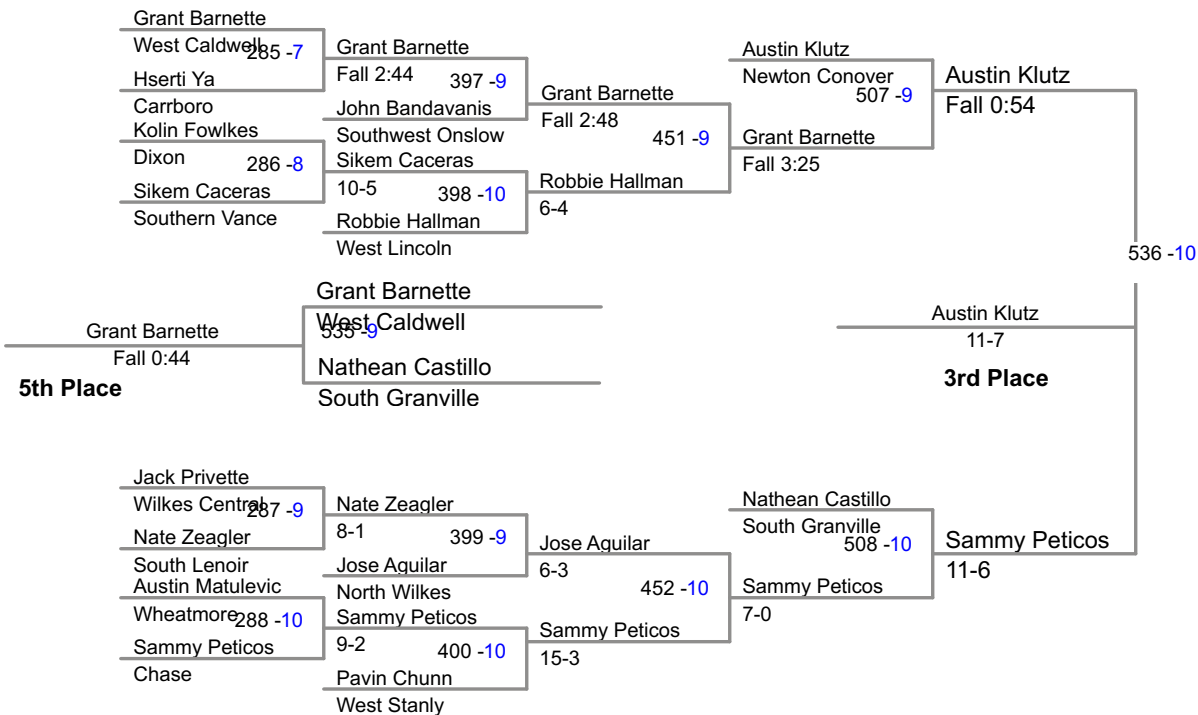

2014 2A Wrestling
NC Championships

106 Lbs

2014 2A Wrestling
NC Championships

113 Lbs

2014 2A Wrestling
NC Championships

120 Lbs

2014 2A Wrestling
NC Championships

126 Lbs