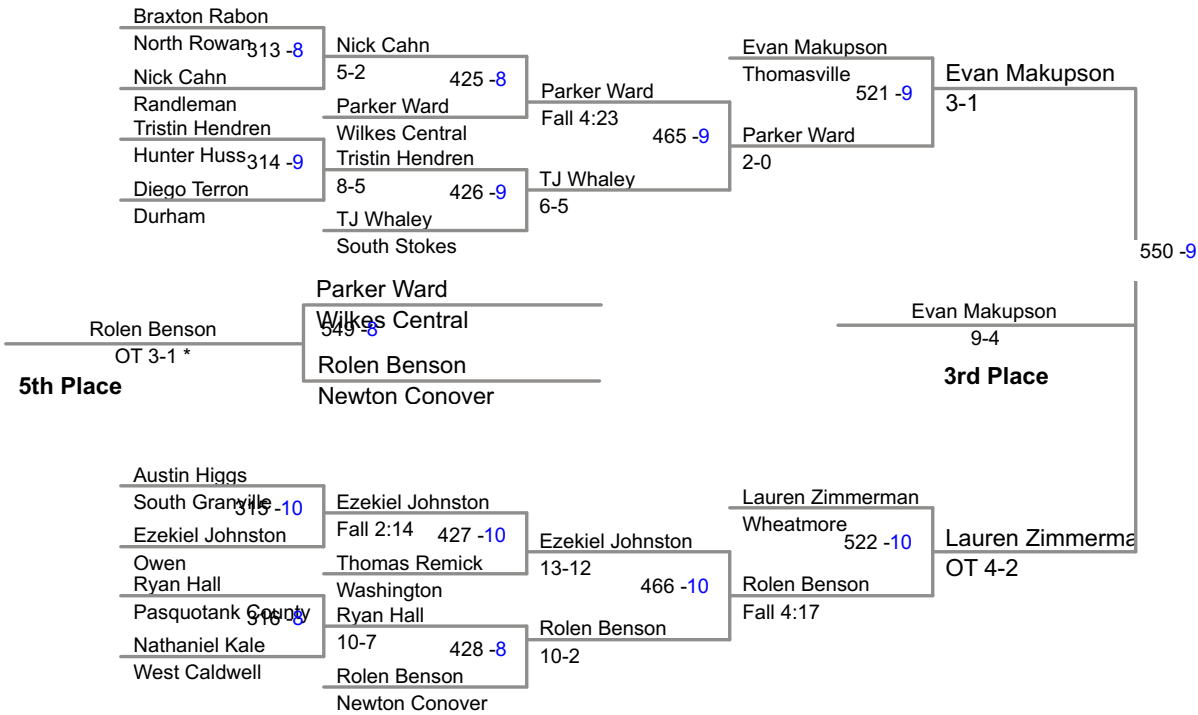

**2014 2A Wrestling
NC Championships**

160 Lbs