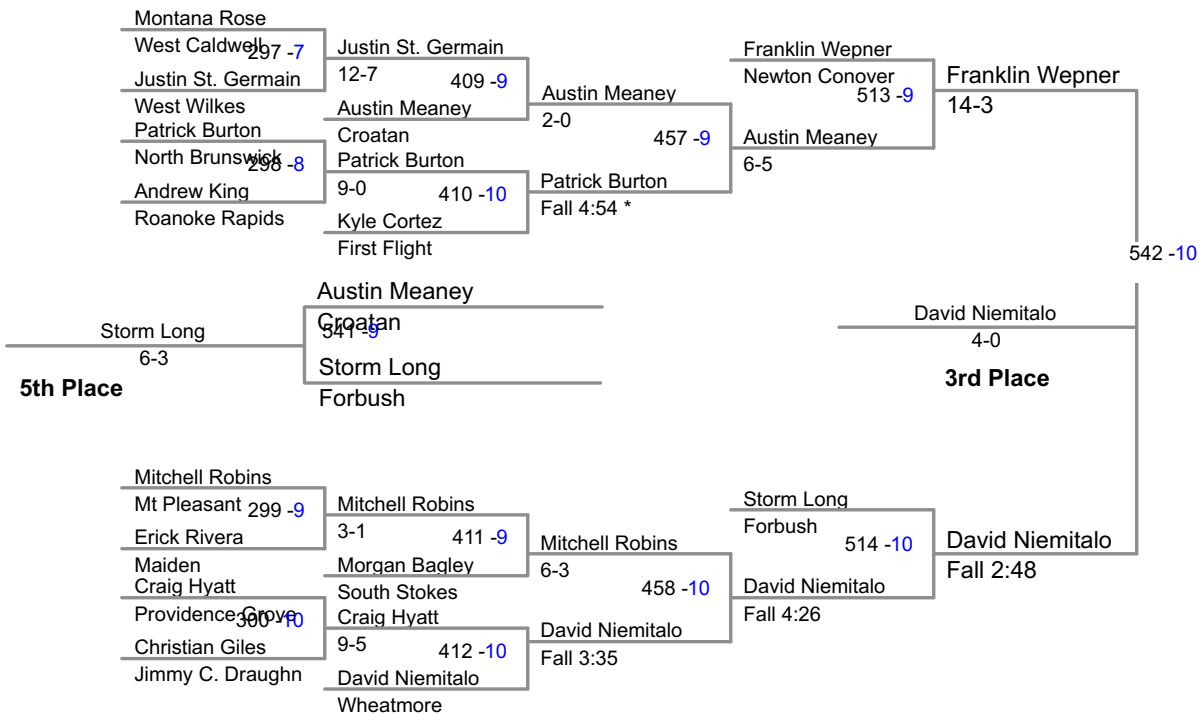

2014 2A Wrestling
NC Championships

132 Lbs