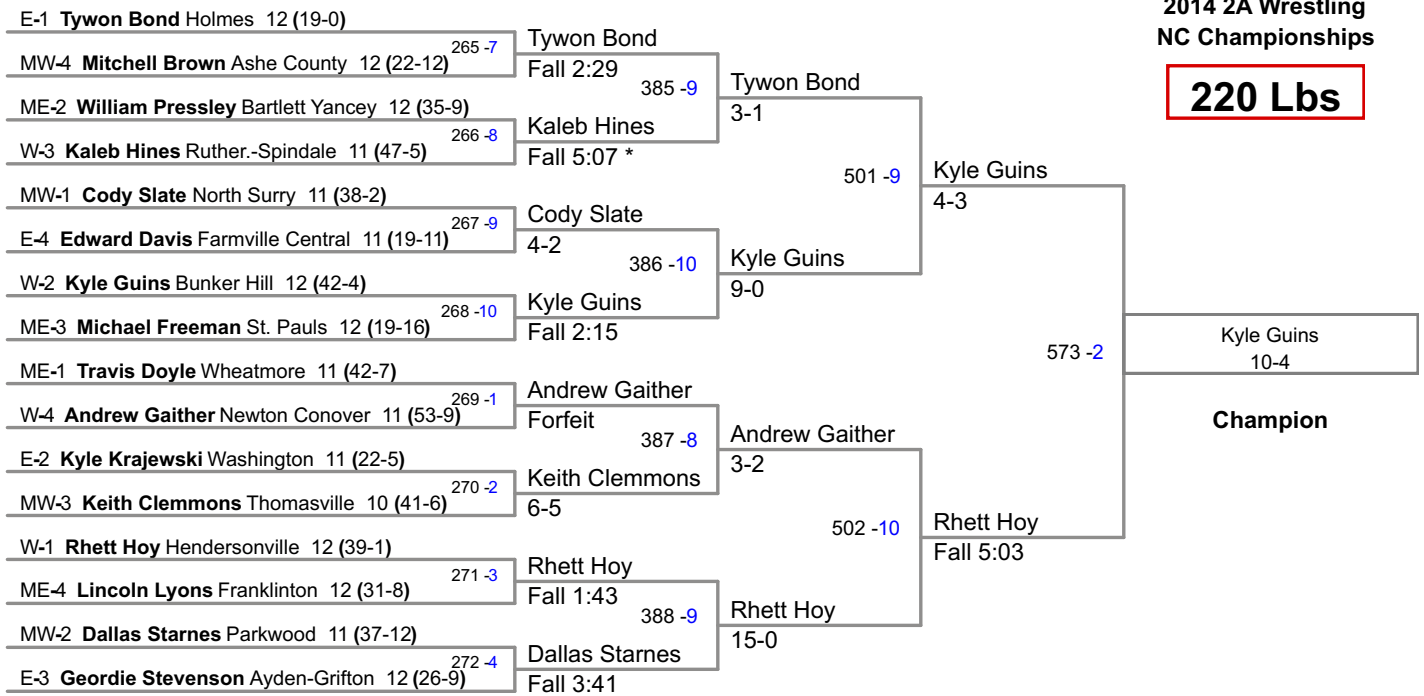

195 Lbs

2014 2A Wrestling
NC Championships

220 Lbs

2014 2A Wrestling
NC Championships

285 Lbs