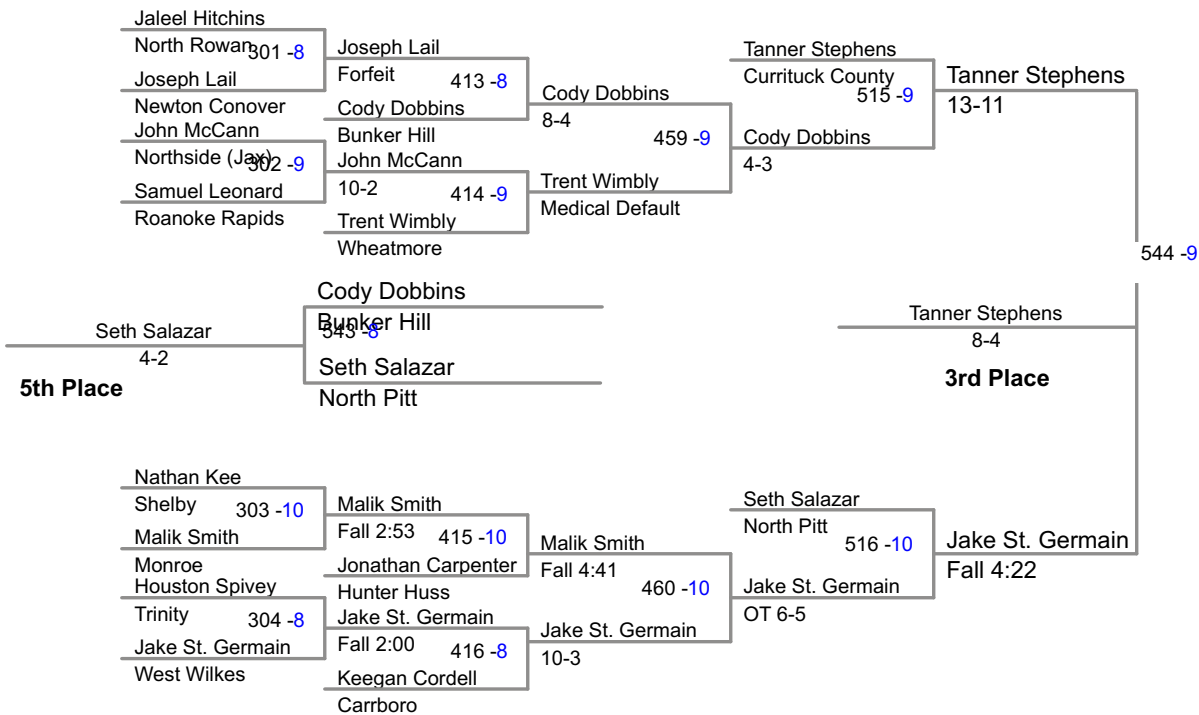

2014 2A Wrestling
NC Championships

106 Lbs

2014 2A Wrestling
NC Championships

113 Lbs

2014 2A Wrestling
NC Championships

120 Lbs

2014 2A Wrestling
NC Championships

126 Lbs

2014 2A Wrestling
NC Championships

132 Lbs

2014 2A Wrestling
NC Championships

138 Lbs

2014 2A Wrestling
NC Championships

145 Lbs

2014 2A Wrestling
NC Championships

152 Lbs

**2014 2A Wrestling
NC Championships**

160 Lbs

2014 2A Wrestling
NC Championships

170 Lbs

Champion

2014 2A Wrestling
NC Championships

182 Lbs

2014 2A Wrestling
NC Championships

195 Lbs

2014 2A Wrestling
NC Championships

220 Lbs

2014 2A Wrestling
NC Championships

285 Lbs