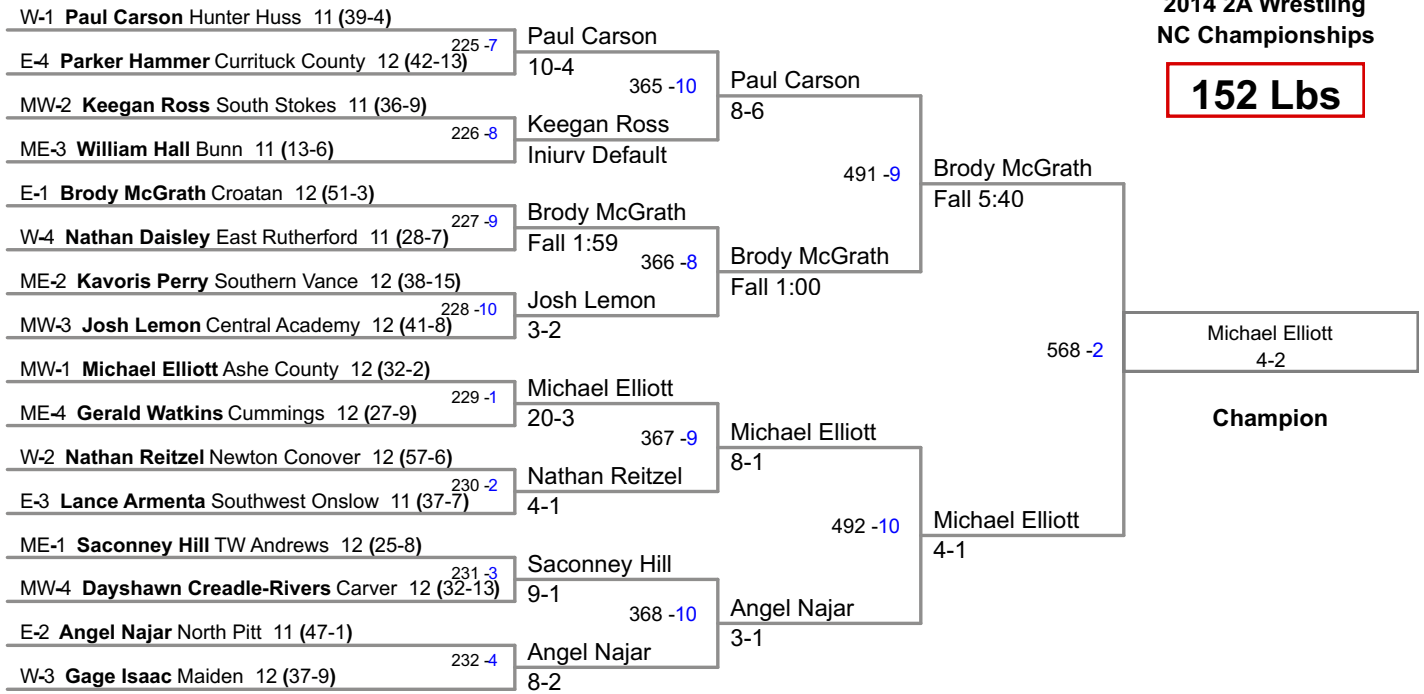

2014 2A Wrestling
NC Championships

132 Lbs

2014 2A Wrestling
NC Championships

138 Lbs

2014 2A Wrestling
NC Championships

145 Lbs

2014 2A Wrestling
NC Championships

152 Lbs