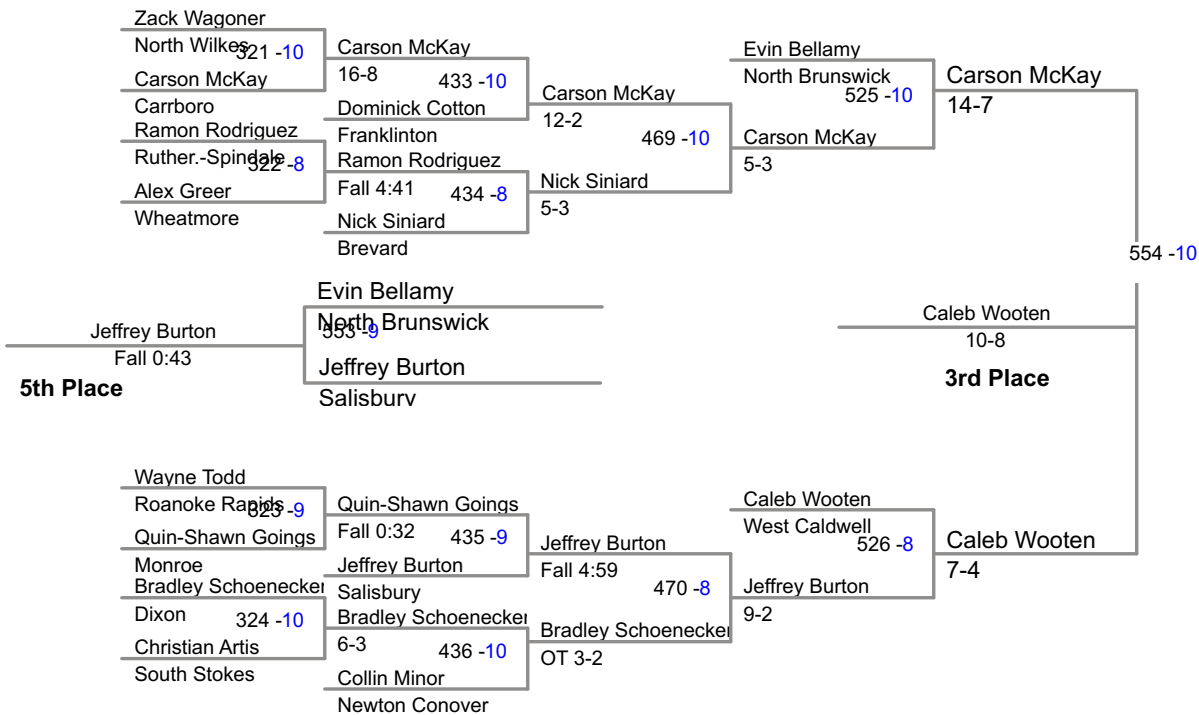

**2014 2A Wrestling
NC Championships**

160 Lbs

2014 2A Wrestling
NC Championships

170 Lbs

Champion

2014 2A Wrestling
NC Championships

182 Lbs

2014 2A Wrestling
NC Championships