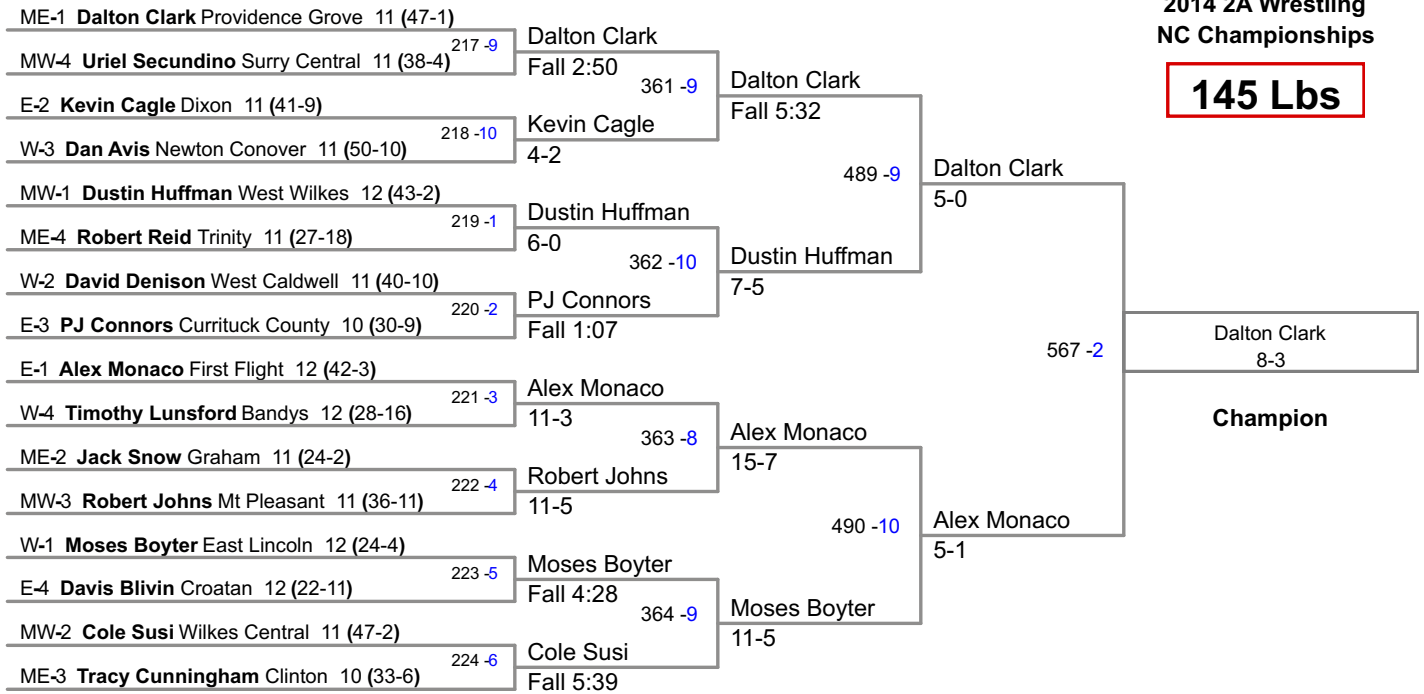

2014 2A Wrestling
NC Championships

132 Lbs

2014 2A Wrestling
NC Championships

138 Lbs

2014 2A Wrestling
NC Championships

145 Lbs

2014 2A Wrestling
NC Championships

152 Lbs

**2014 2A Wrestling
NC Championships**

160 Lbs

2014 2A Wrestling
NC Championships

170 Lbs

Champion

2014 2A Wrestling
NC Championships

182 Lbs

2014 2A Wrestling
NC Championships

195 Lbs

2014 2A Wrestling
NC Championships

220 Lbs

2014 2A Wrestling
NC Championships

285 Lbs