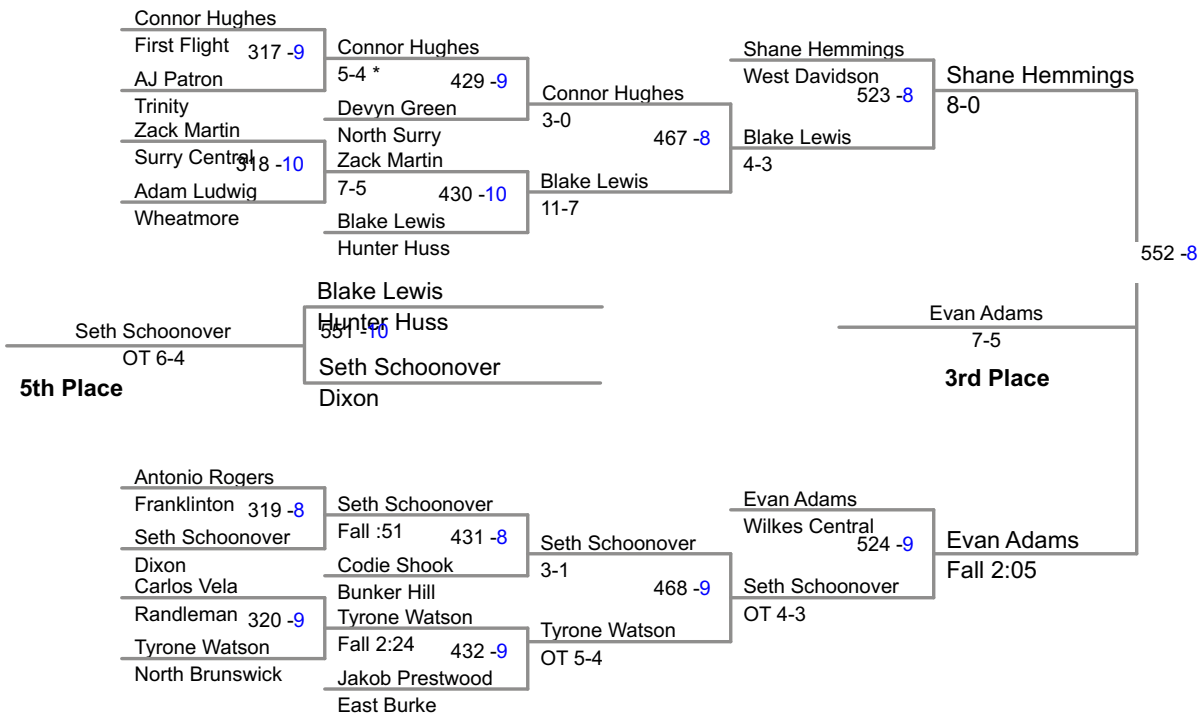

**2014 2A Wrestling
NC Championships**

160 Lbs

2014 2A Wrestling
NC Championships

170 Lbs

Champion

2014 2A Wrestling
NC Championships

182 Lbs

2014 2A Wrestling
NC Championships