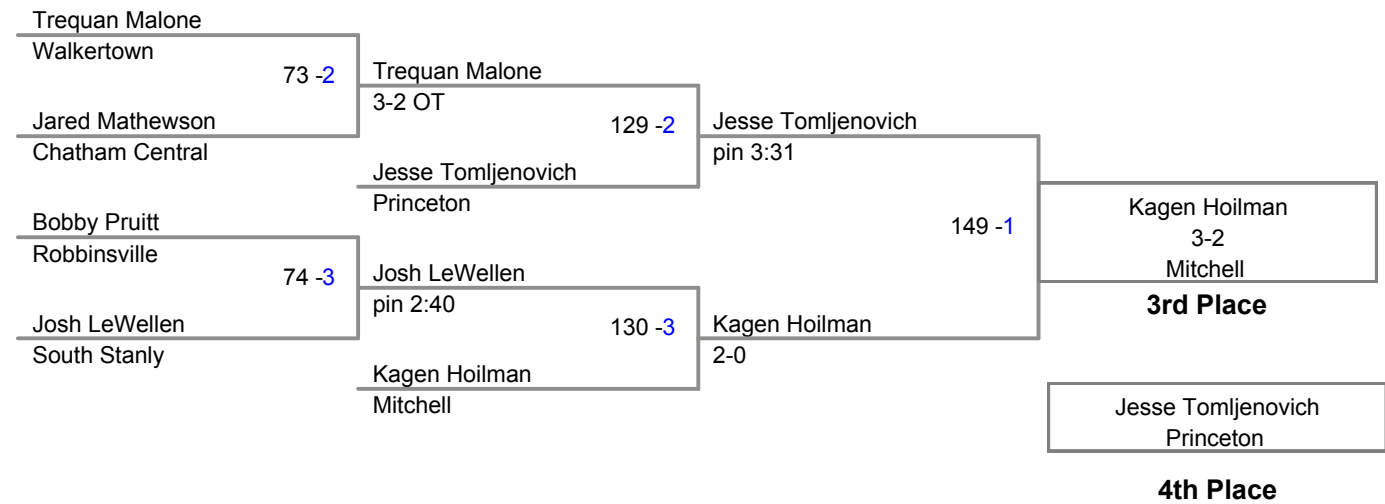

2014 1A Wrestling
NC Championships

160 Lbs