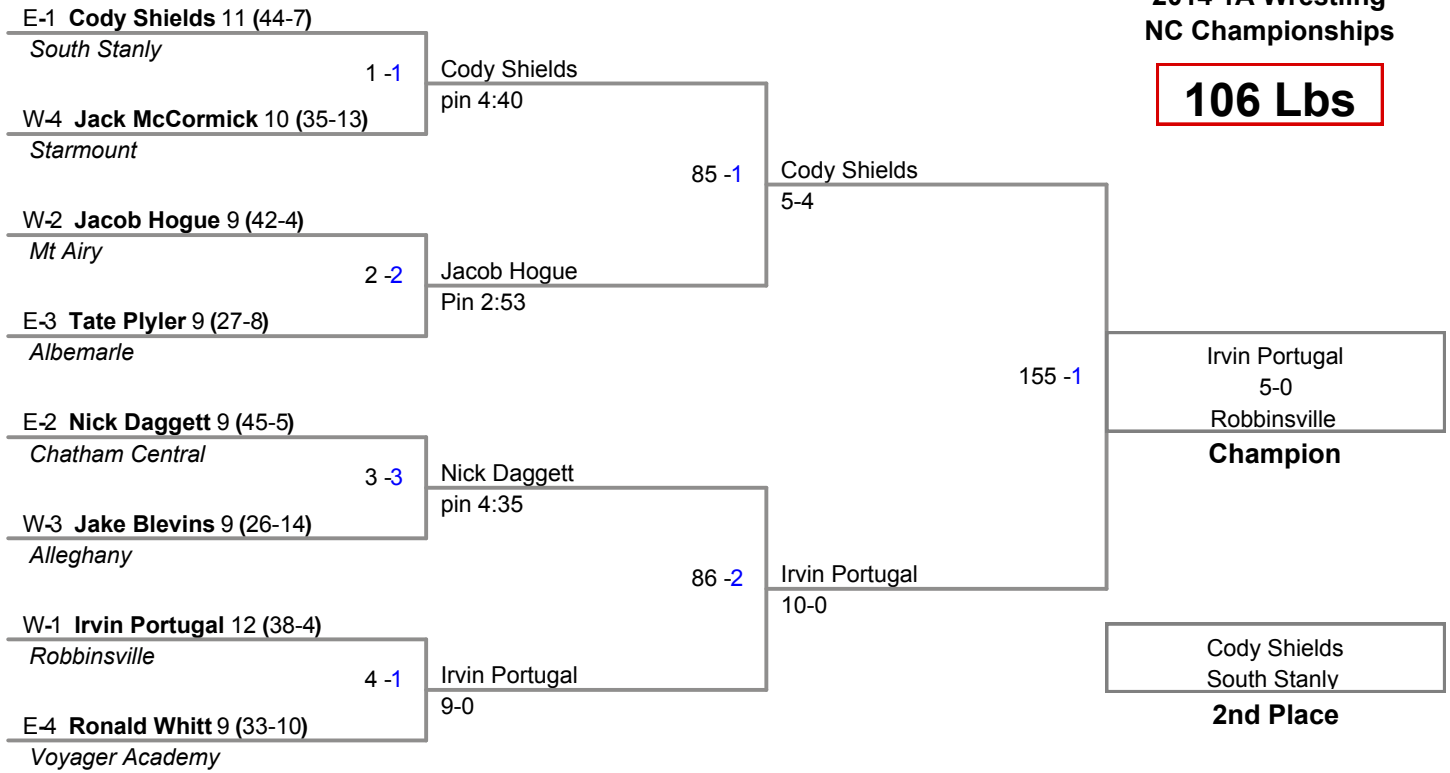

**2014 1A Wrestling  
NC Championships**

**106 Lbs**

2014 1A Wrestling  
NC Championships

**113 Lbs**

**2014 1A Wrestling  
NC Championships**

**120 Lbs**

2014 1A Wrestling  
NC Championships

**126 Lbs**