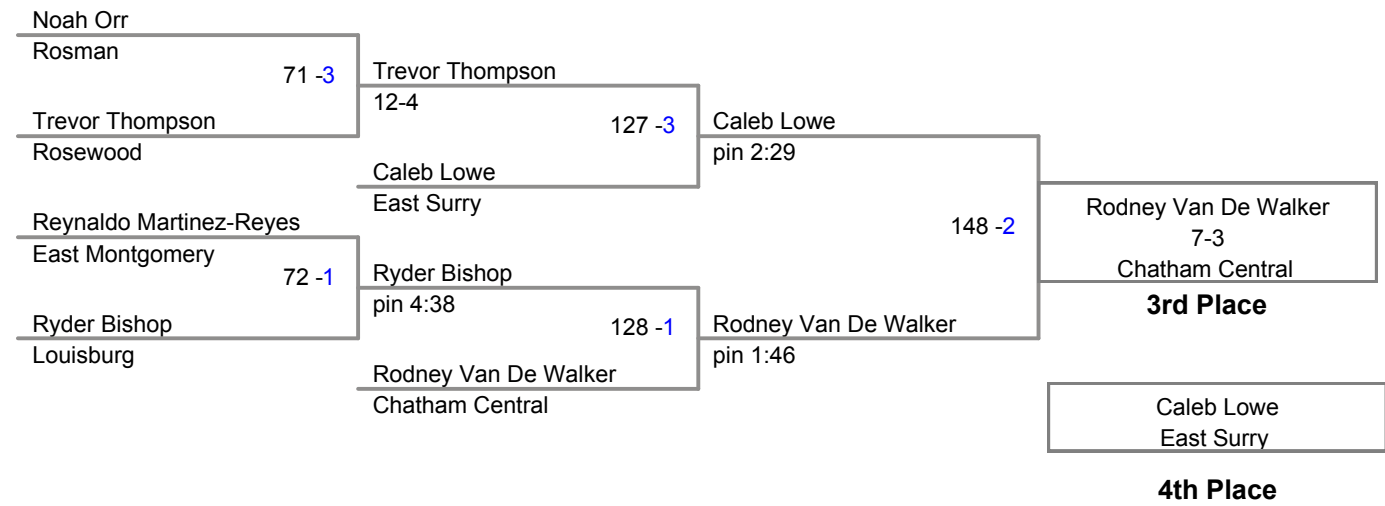

2014 1A Wrestling  
NC Championships

**132 Lbs**

2014 1A Wrestling  
NC Championships

**138 Lbs**

**2014 1A Wrestling  
NC Championships**

**145 Lbs**

2014 1A Wrestling  
NC Championships

**152 Lbs**