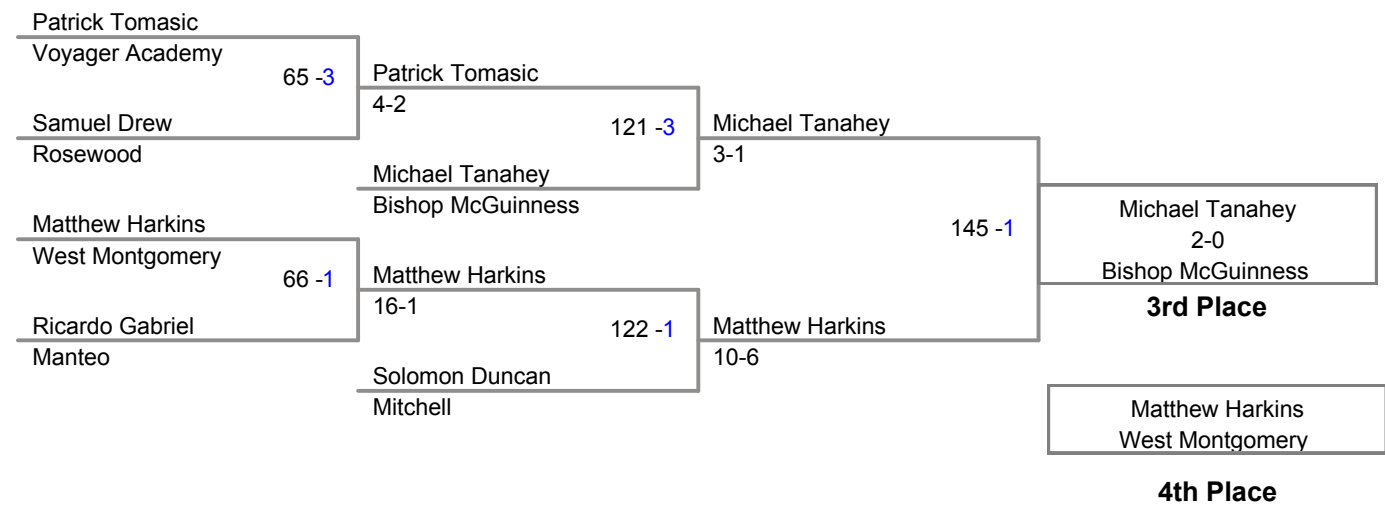

2014 1A Wrestling
NC Championships

132 Lbs