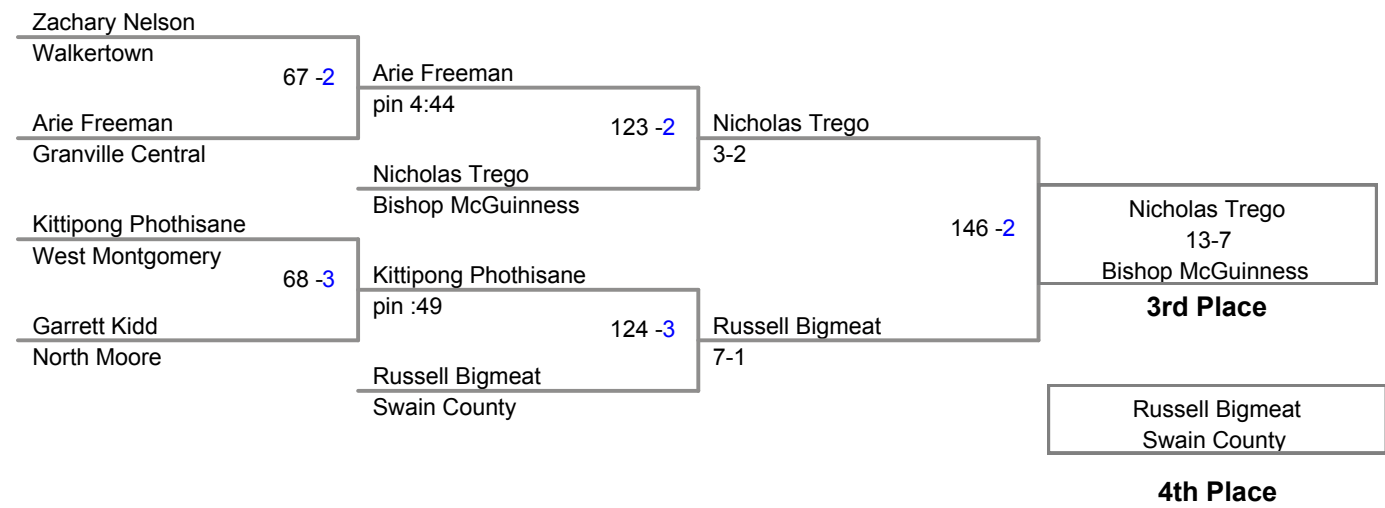

2014 1A Wrestling
NC Championships

138 Lbs