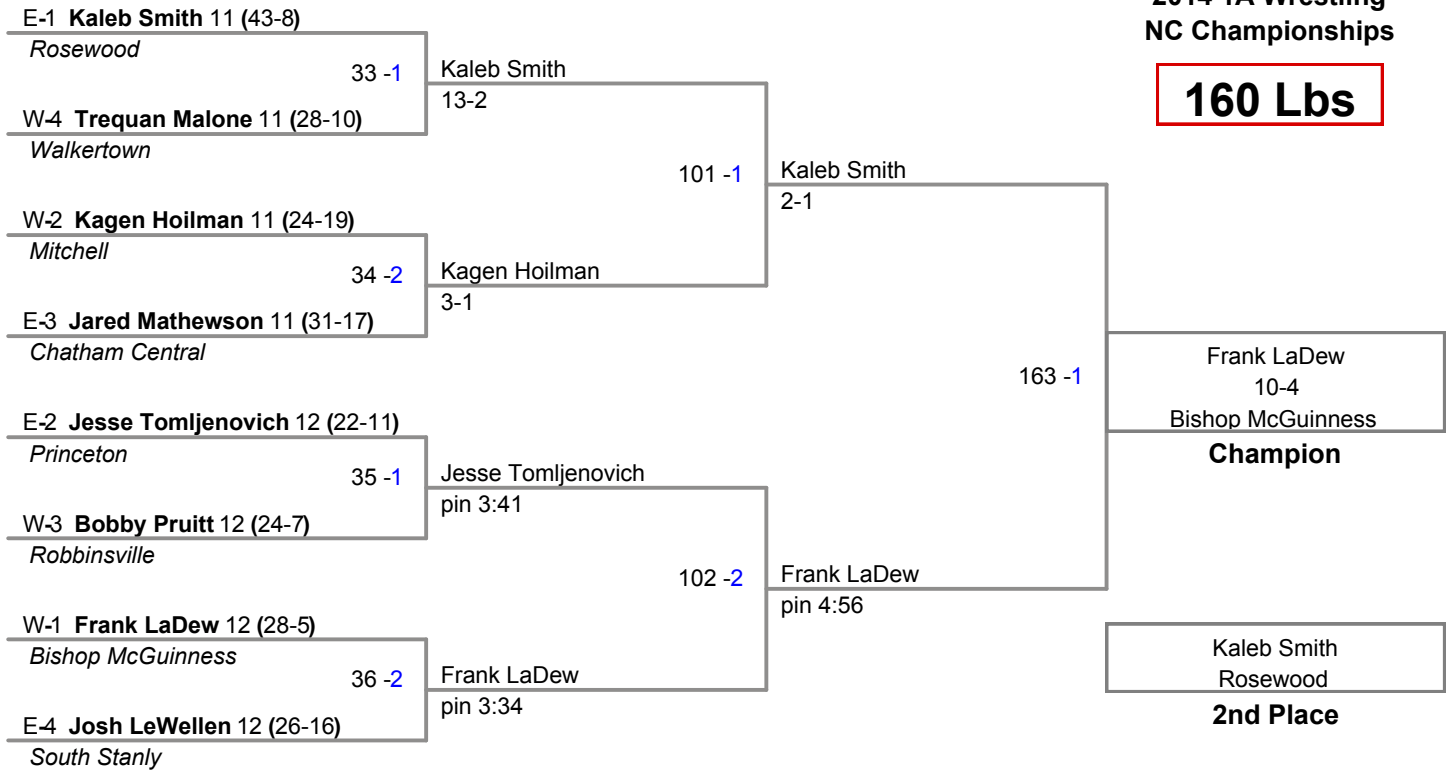

2014 1A Wrestling
NC Championships

160 Lbs