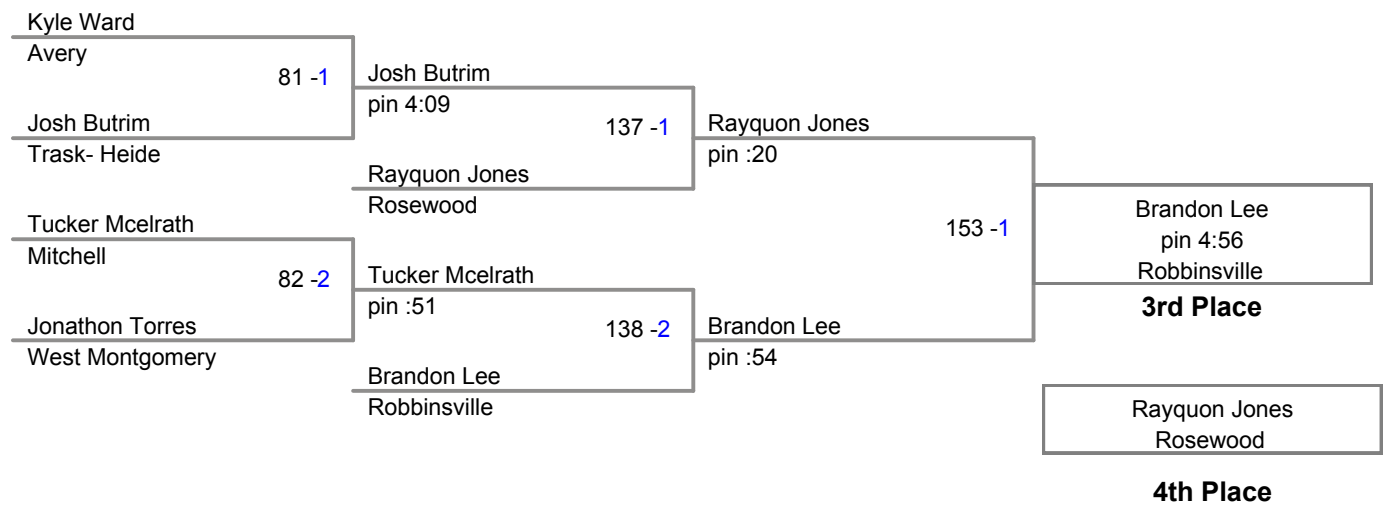

**2014 1A Wrestling
NC Championships**

220 Lbs