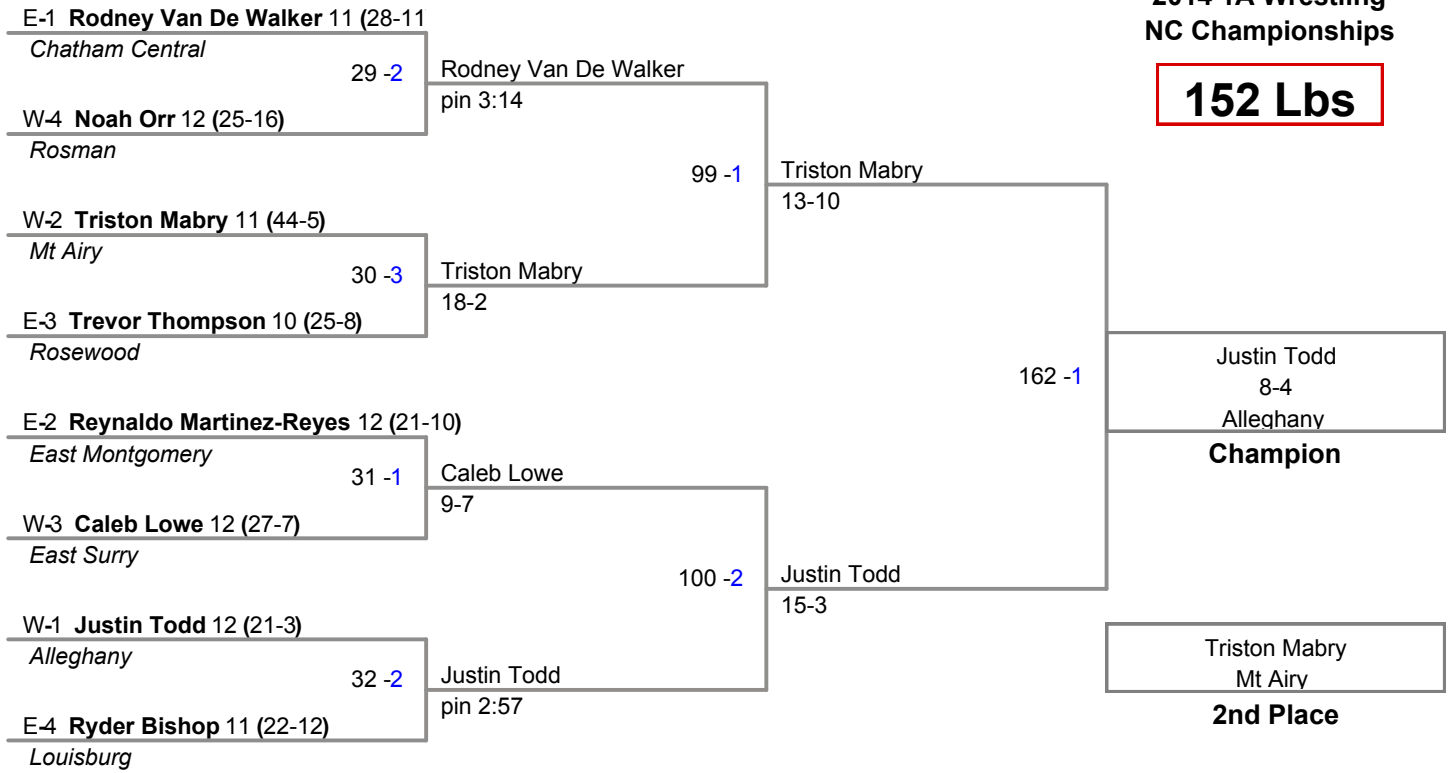

2014 1A Wrestling  
NC Championships

**132 Lbs**

2014 1A Wrestling  
NC Championships

**138 Lbs**

**2014 1A Wrestling  
NC Championships**

**145 Lbs**

2014 1A Wrestling  
NC Championships

**152 Lbs**