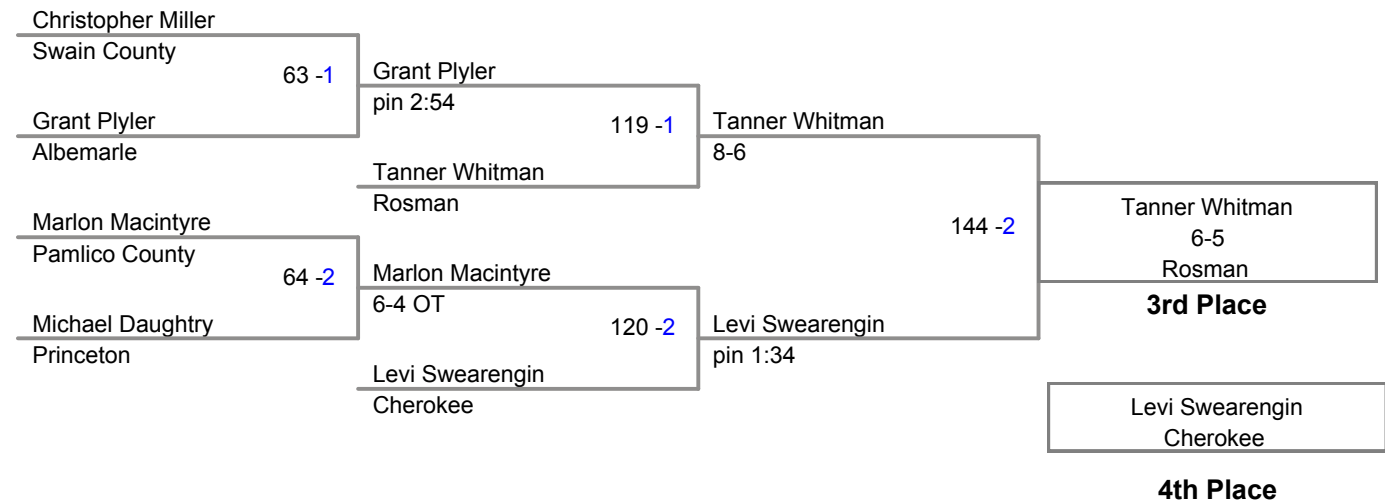

**2014 1A Wrestling  
NC Championships**

**106 Lbs**

2014 1A Wrestling  
NC Championships

**113 Lbs**

**2014 1A Wrestling  
NC Championships**

**120 Lbs**

2014 1A Wrestling  
NC Championships

**126 Lbs**