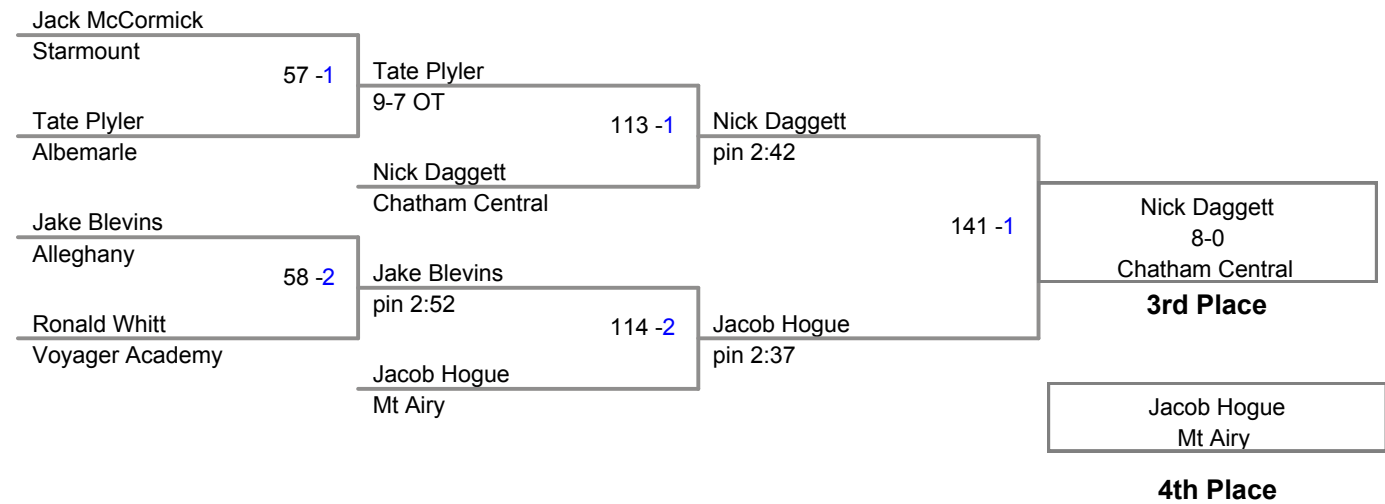

**2014 1A Wrestling  
NC Championships**

**106 Lbs**

2014 1A Wrestling  
NC Championships

**113 Lbs**

**2014 1A Wrestling  
NC Championships**

**120 Lbs**

2014 1A Wrestling  
NC Championships

**126 Lbs**

2014 1A Wrestling  
NC Championships

**132 Lbs**

2014 1A Wrestling  
NC Championships

**138 Lbs**

**2014 1A Wrestling  
NC Championships**

**145 Lbs**

2014 1A Wrestling  
NC Championships

**152 Lbs**