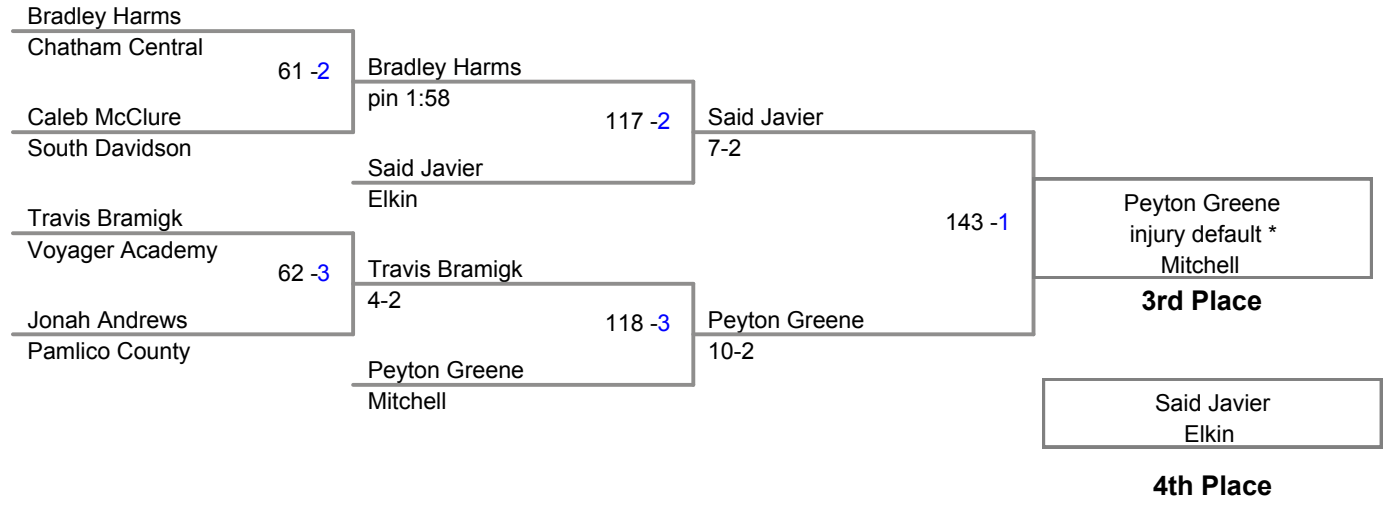

**2014 1A Wrestling  
NC Championships**

**106 Lbs**

2014 1A Wrestling  
NC Championships

**113 Lbs**

**2014 1A Wrestling  
NC Championships**

**120 Lbs**

2014 1A Wrestling  
NC Championships

**126 Lbs**