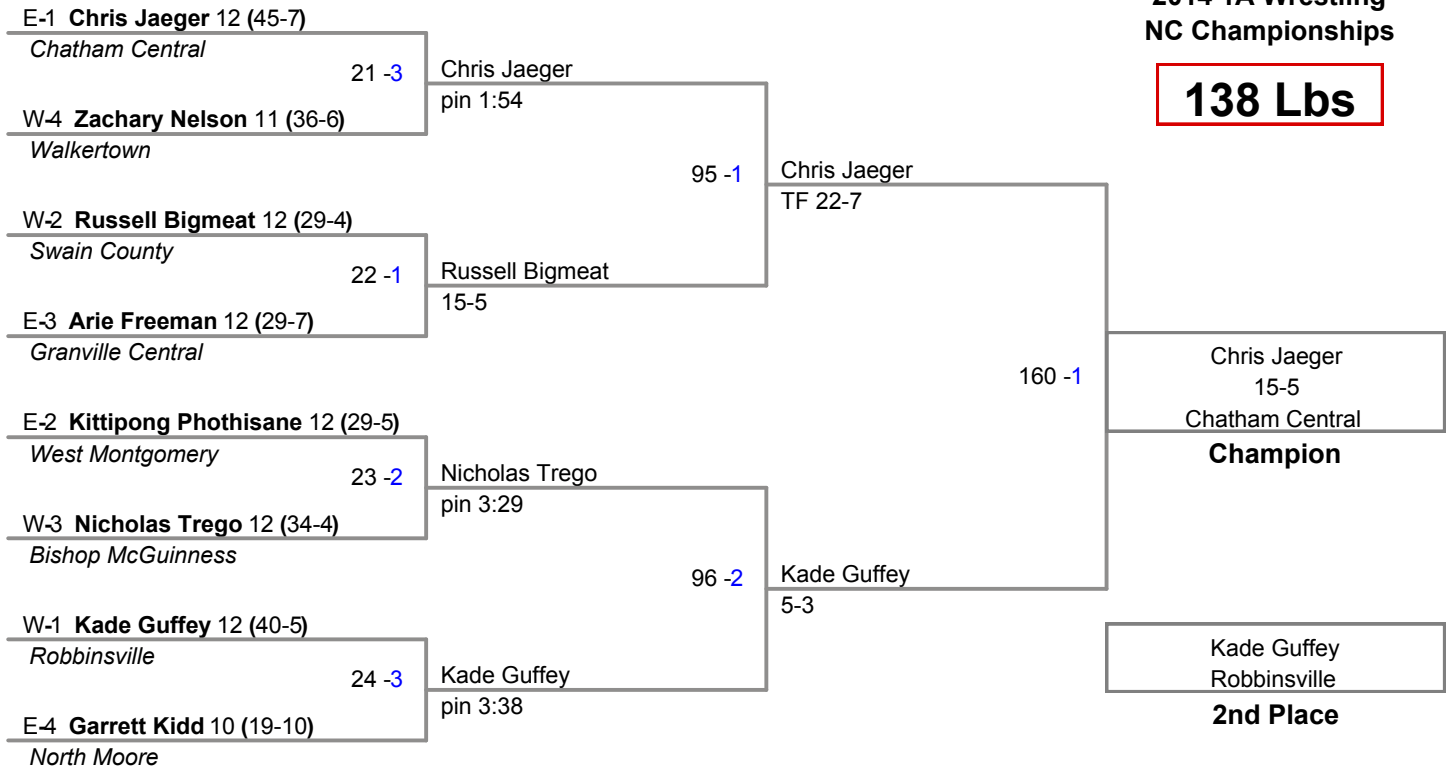

2014 1A Wrestling
NC Championships

138 Lbs