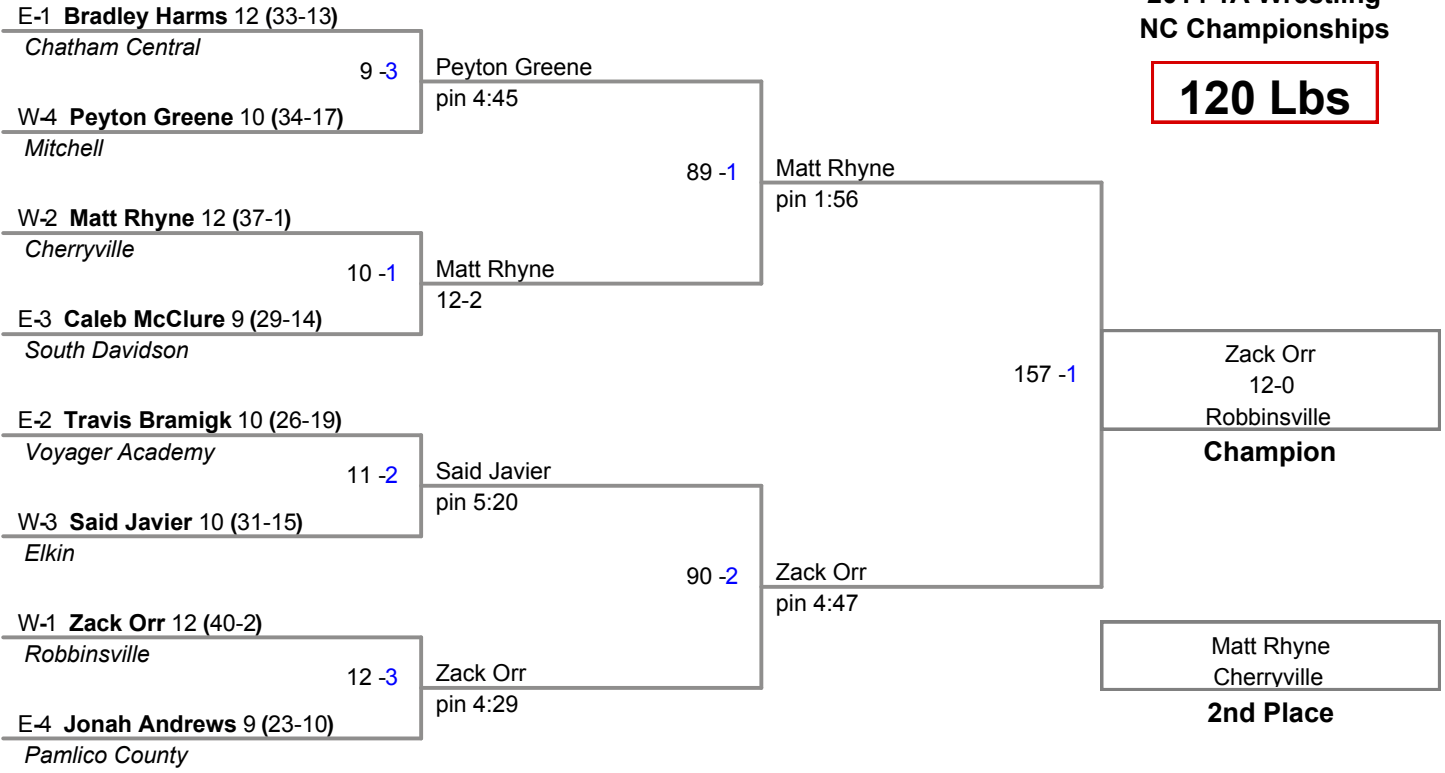

**2014 1A Wrestling  
NC Championships**

**106 Lbs**

2014 1A Wrestling  
NC Championships

**113 Lbs**

**2014 1A Wrestling  
NC Championships**

**120 Lbs**

2014 1A Wrestling  
NC Championships

**126 Lbs**