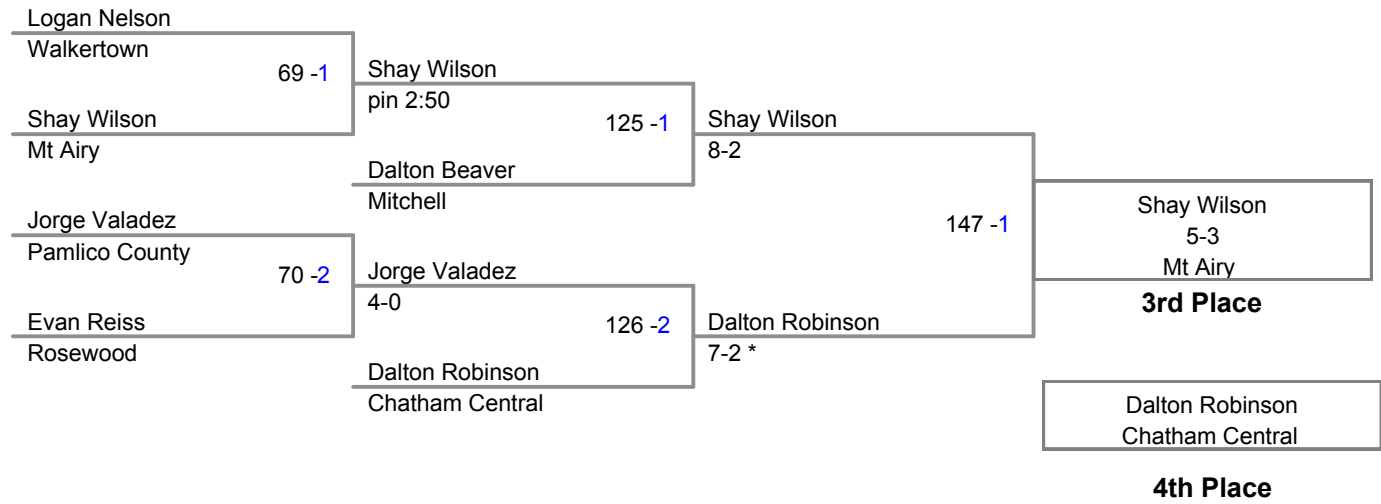

2014 1A Wrestling  
NC Championships

**132 Lbs**

2014 1A Wrestling  
NC Championships

**138 Lbs**

**2014 1A Wrestling  
NC Championships**

**145 Lbs**

2014 1A Wrestling  
NC Championships

**152 Lbs**