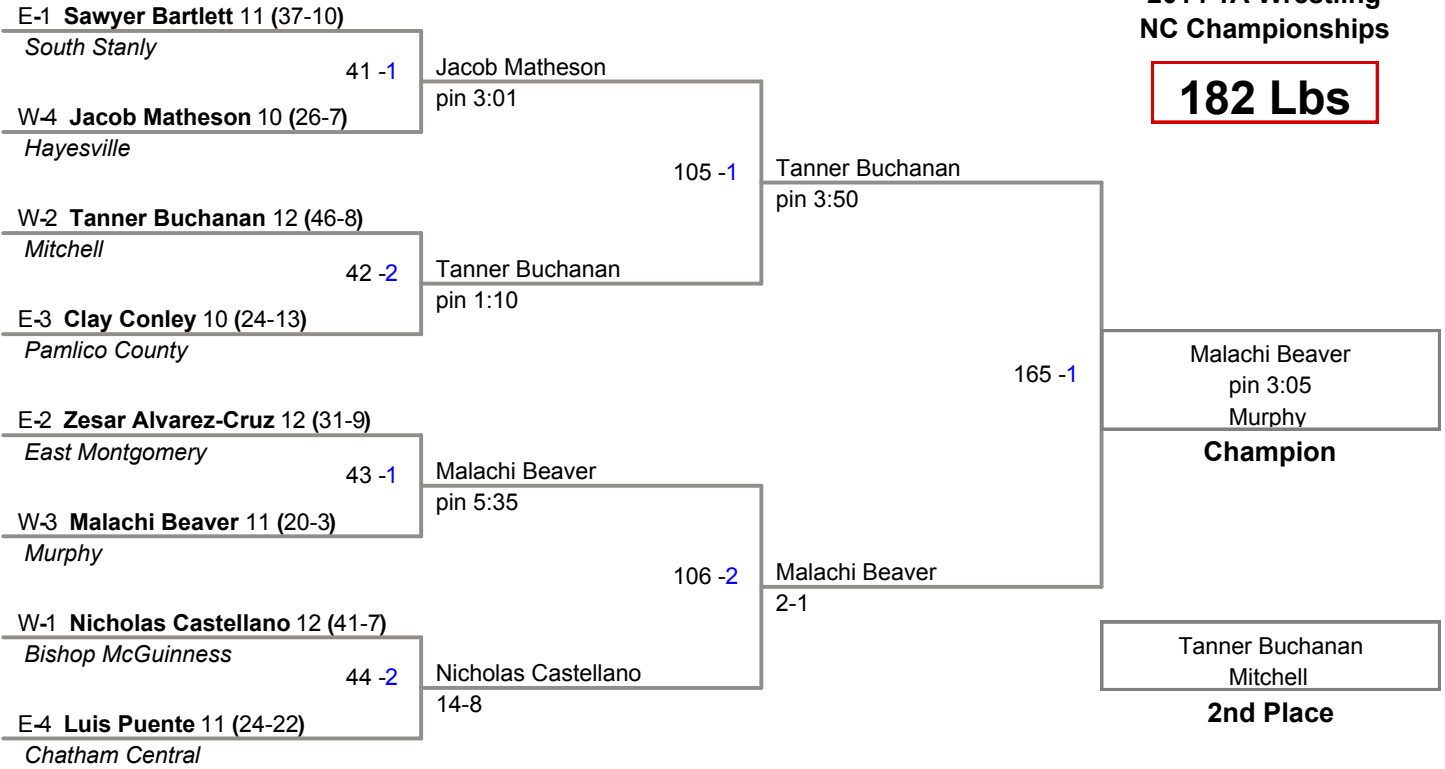

2014 1A Wrestling  
NC Championships

**160 Lbs**

**2014 1A Wrestling  
NC Championships**

**170 Lbs**

**2014 1A Wrestling  
NC Championships**

**182 Lbs**

2014 1A Wrestling  
NC Championships

**195 Lbs**