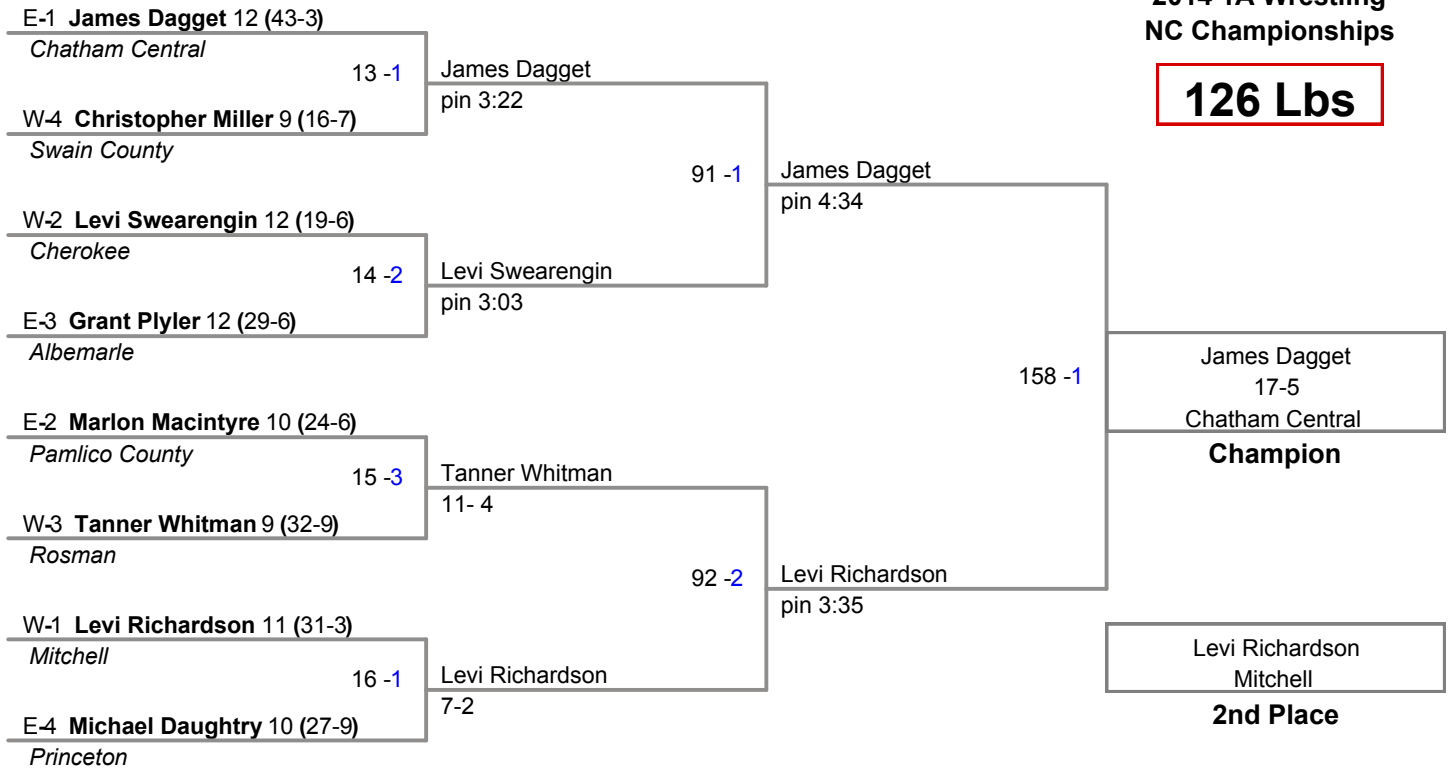

**2014 1A Wrestling  
NC Championships**

**106 Lbs**

2014 1A Wrestling  
NC Championships

**113 Lbs**

**2014 1A Wrestling  
NC Championships**

**120 Lbs**

2014 1A Wrestling  
NC Championships

**126 Lbs**

2014 1A Wrestling  
NC Championships

**132 Lbs**

2014 1A Wrestling  
NC Championships

**138 Lbs**

**2014 1A Wrestling  
NC Championships**

**145 Lbs**

2014 1A Wrestling  
NC Championships

**152 Lbs**