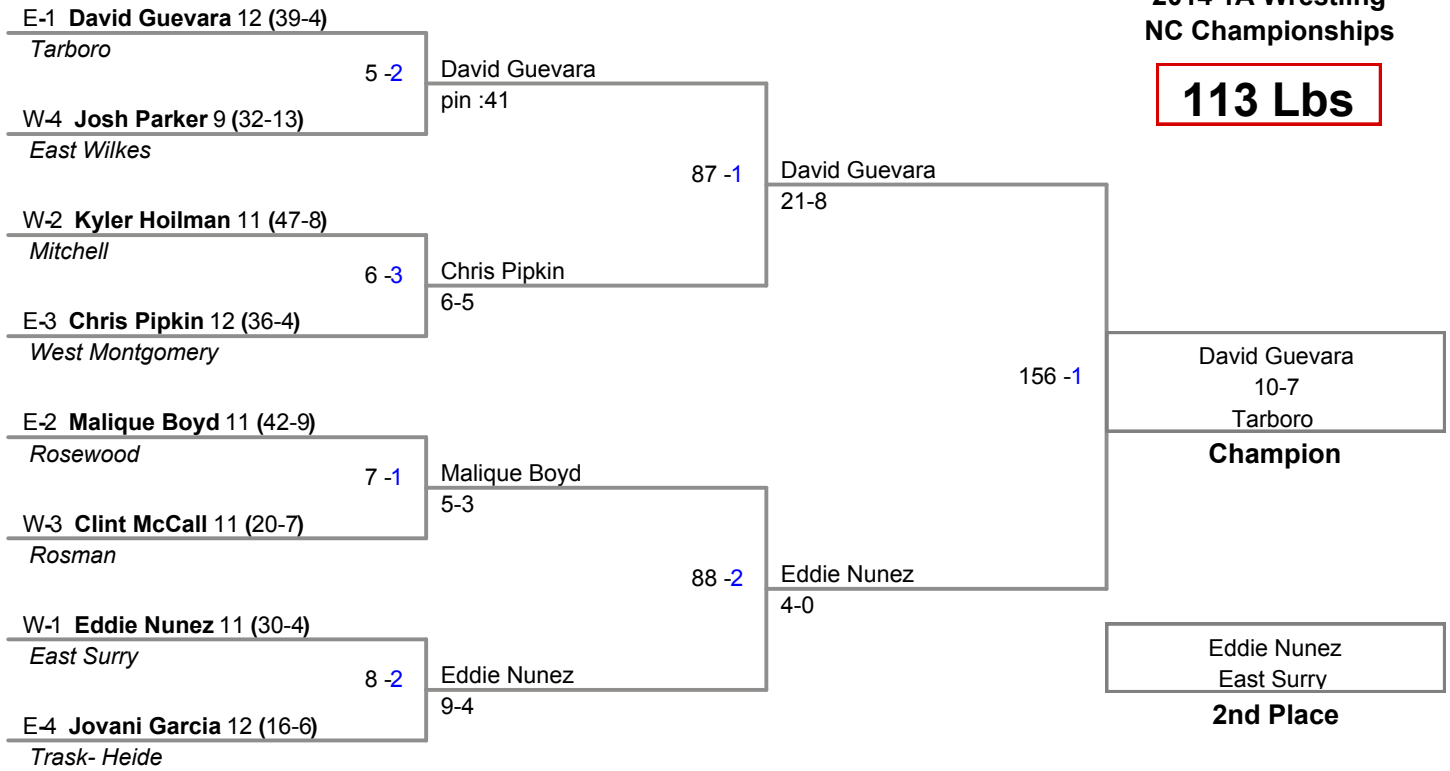

**2014 1A Wrestling  
NC Championships**

**106 Lbs**

2014 1A Wrestling  
NC Championships

**113 Lbs**

**2014 1A Wrestling  
NC Championships**

**120 Lbs**

2014 1A Wrestling  
NC Championships

**126 Lbs**