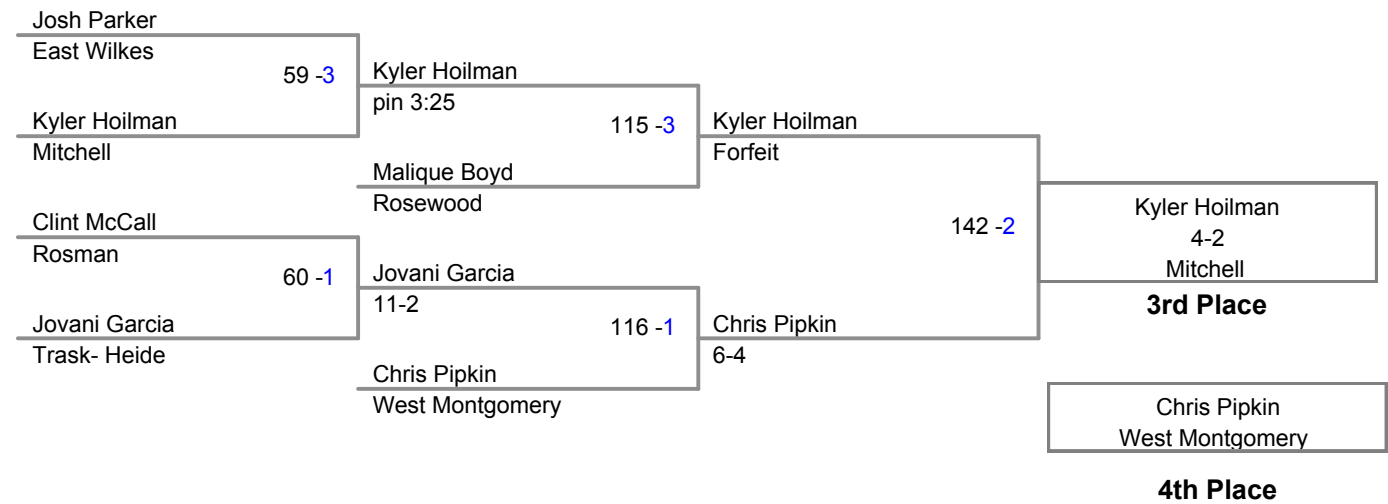

**2014 1A Wrestling  
NC Championships**

**106 Lbs**

2014 1A Wrestling  
NC Championships

**113 Lbs**

**2014 1A Wrestling  
NC Championships**

**120 Lbs**

2014 1A Wrestling  
NC Championships

**126 Lbs**