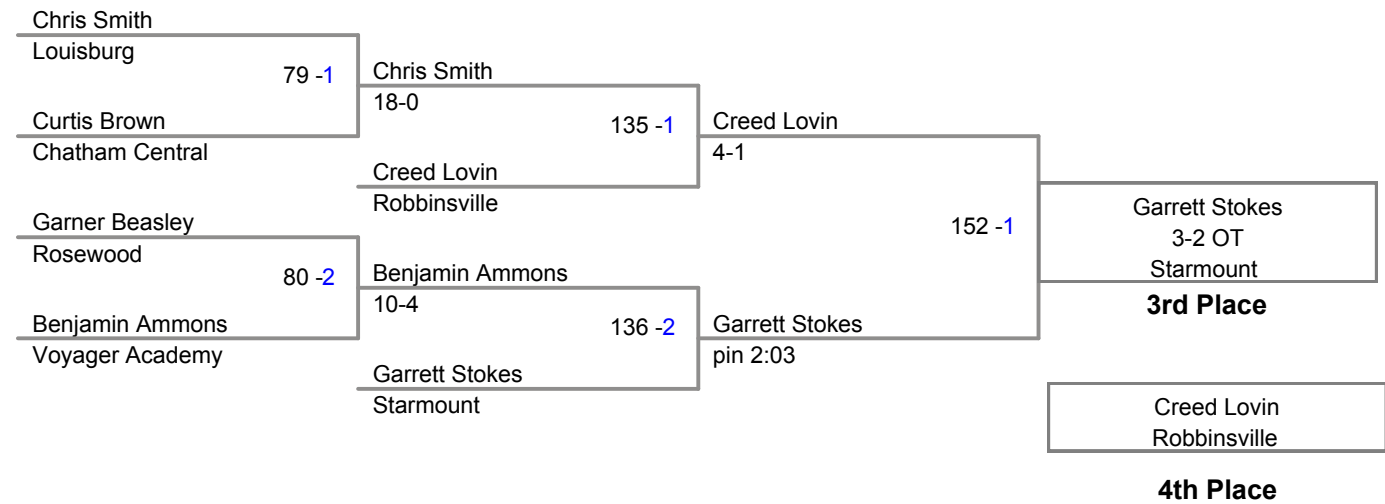

2014 1A Wrestling  
NC Championships

**160 Lbs**

**2014 1A Wrestling  
NC Championships**

**170 Lbs**

**2014 1A Wrestling  
NC Championships**

**182 Lbs**

2014 1A Wrestling  
NC Championships

**195 Lbs**