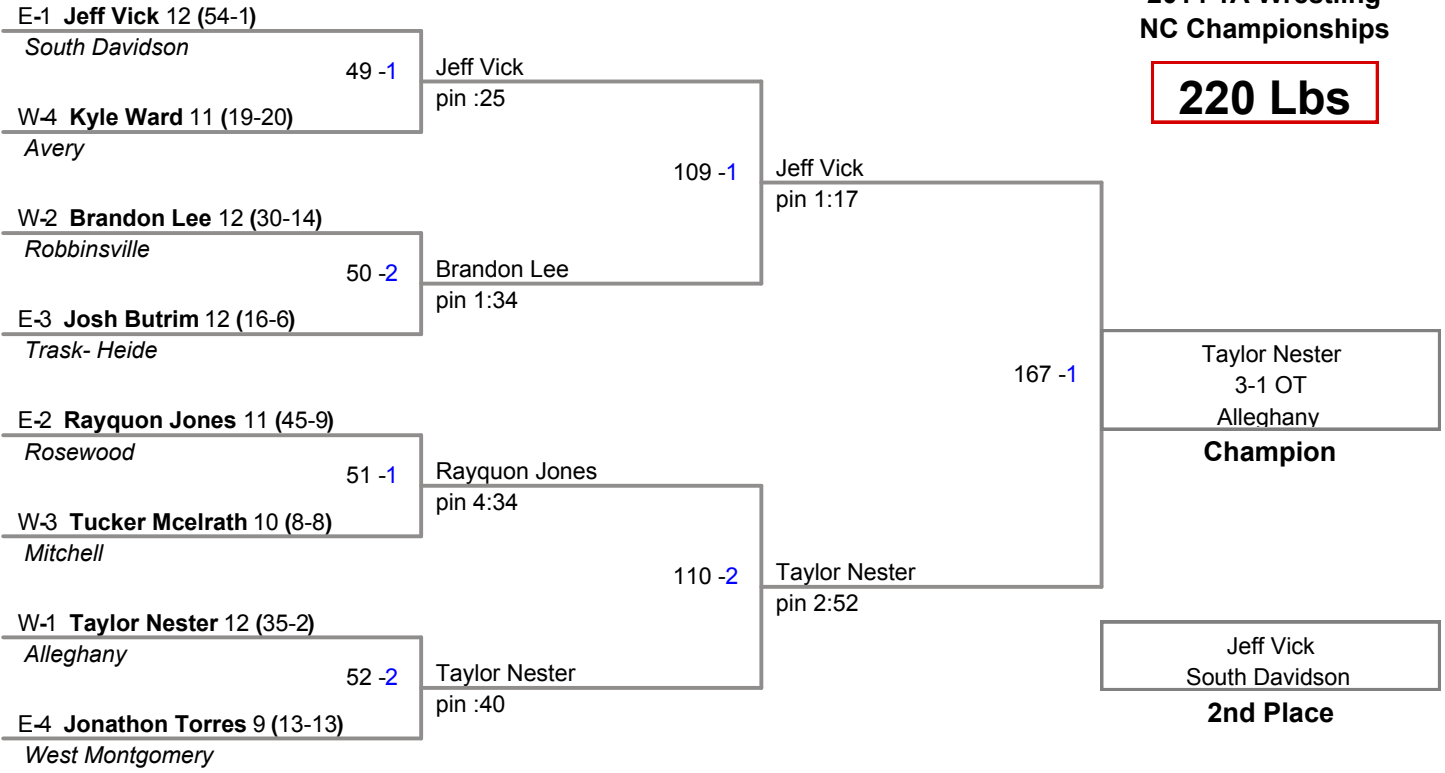

**2014 1A Wrestling
NC Championships**

220 Lbs