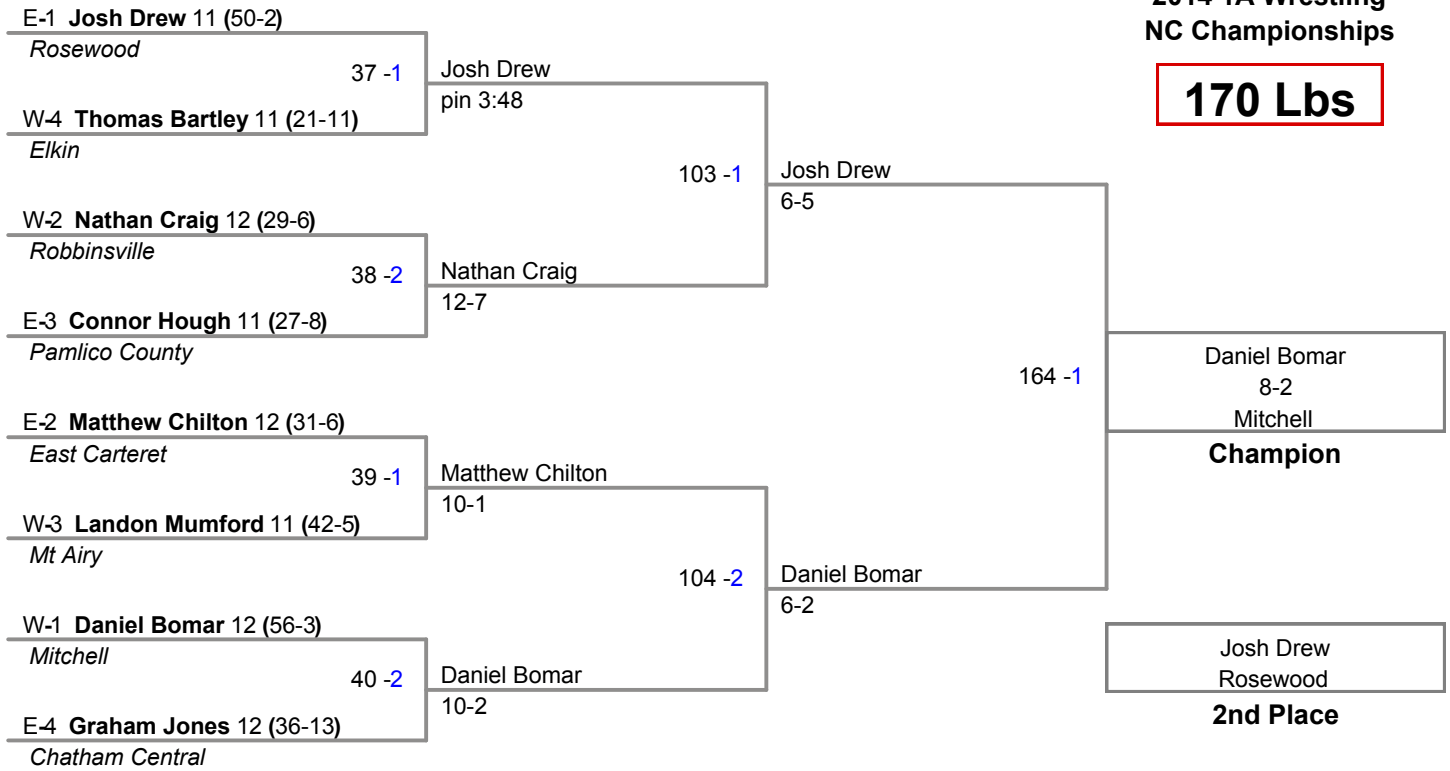

**2014 1A Wrestling
NC Championships**

170 Lbs