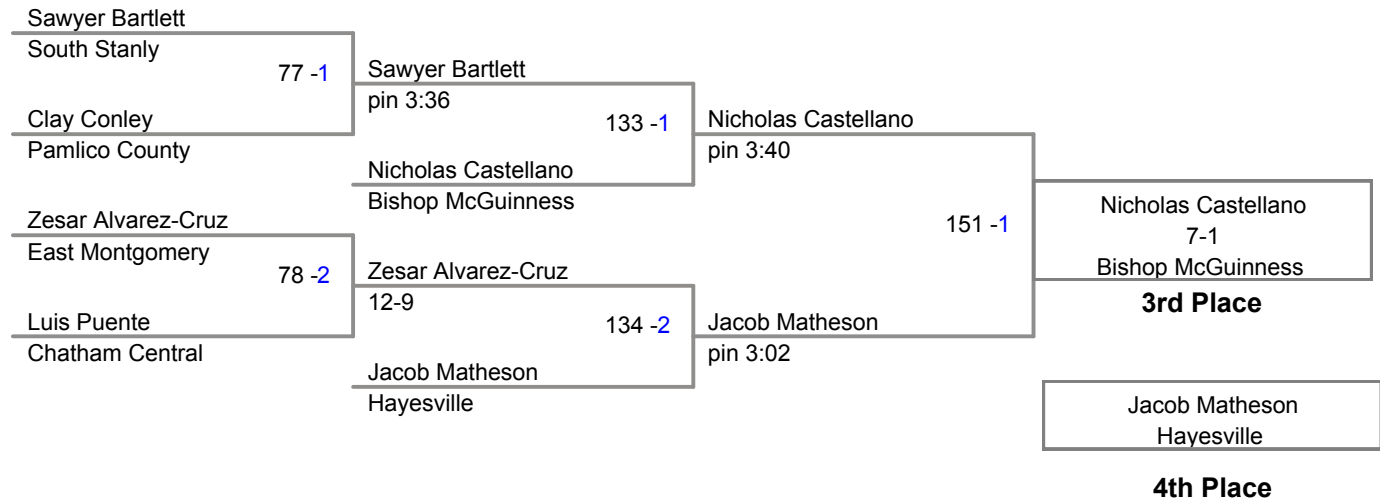

2014 1A Wrestling  
NC Championships

**160 Lbs**

**2014 1A Wrestling  
NC Championships**

**170 Lbs**

**2014 1A Wrestling  
NC Championships**

**182 Lbs**

2014 1A Wrestling  
NC Championships

**195 Lbs**