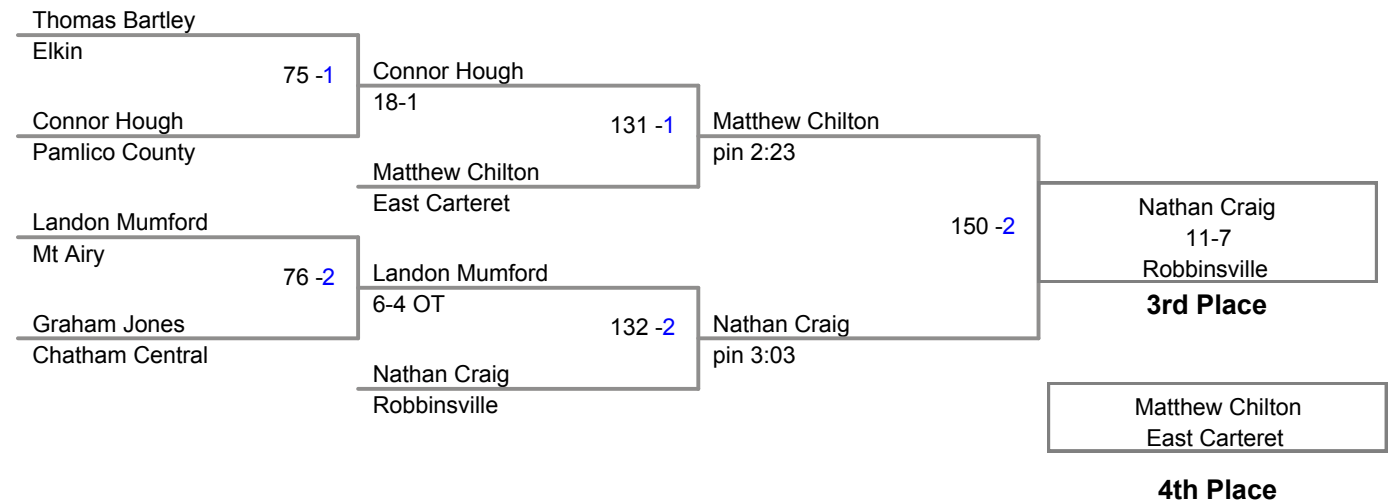

**2014 1A Wrestling
NC Championships**

170 Lbs