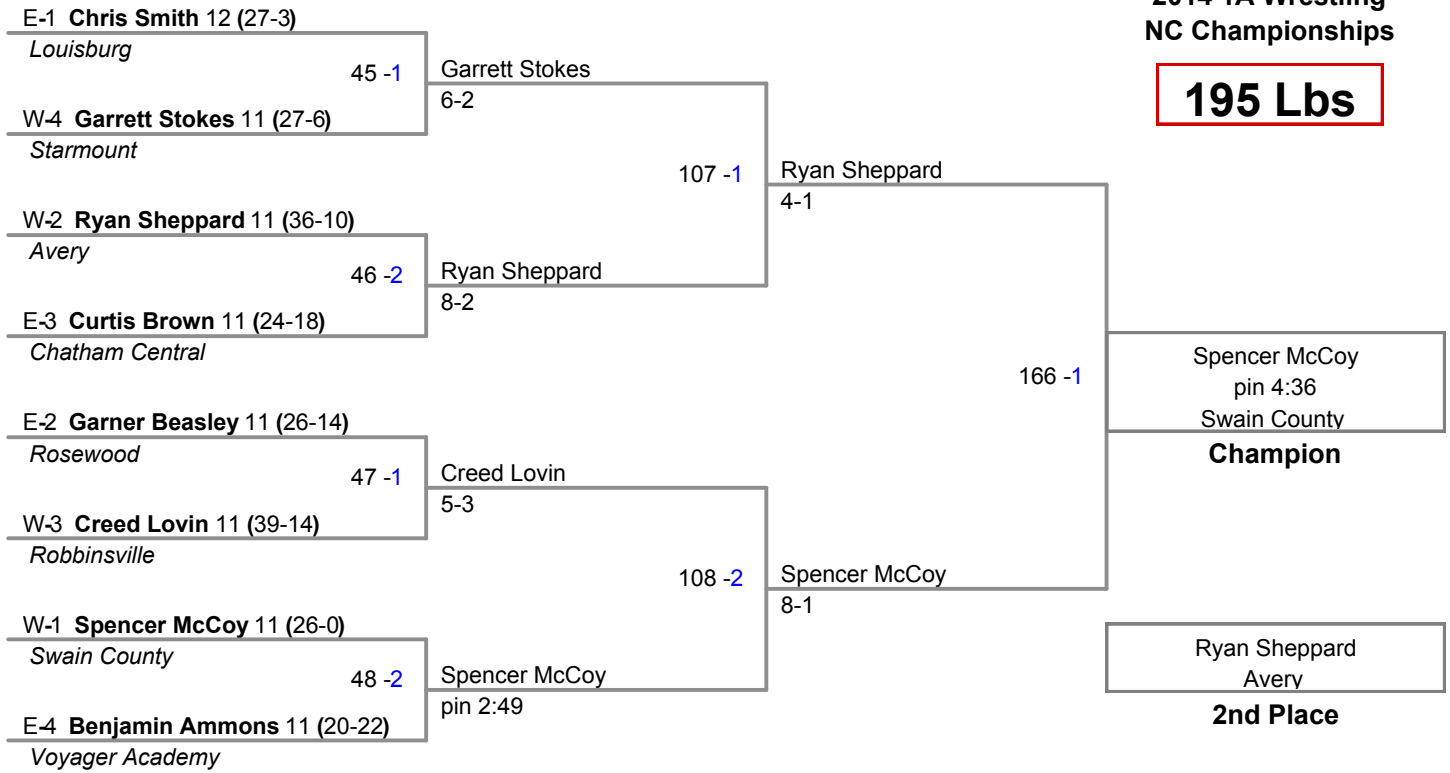

2014 1A Wrestling  
NC Championships

**160 Lbs**

**2014 1A Wrestling  
NC Championships**

**170 Lbs**

**2014 1A Wrestling  
NC Championships**

**182 Lbs**

2014 1A Wrestling  
NC Championships

**195 Lbs**