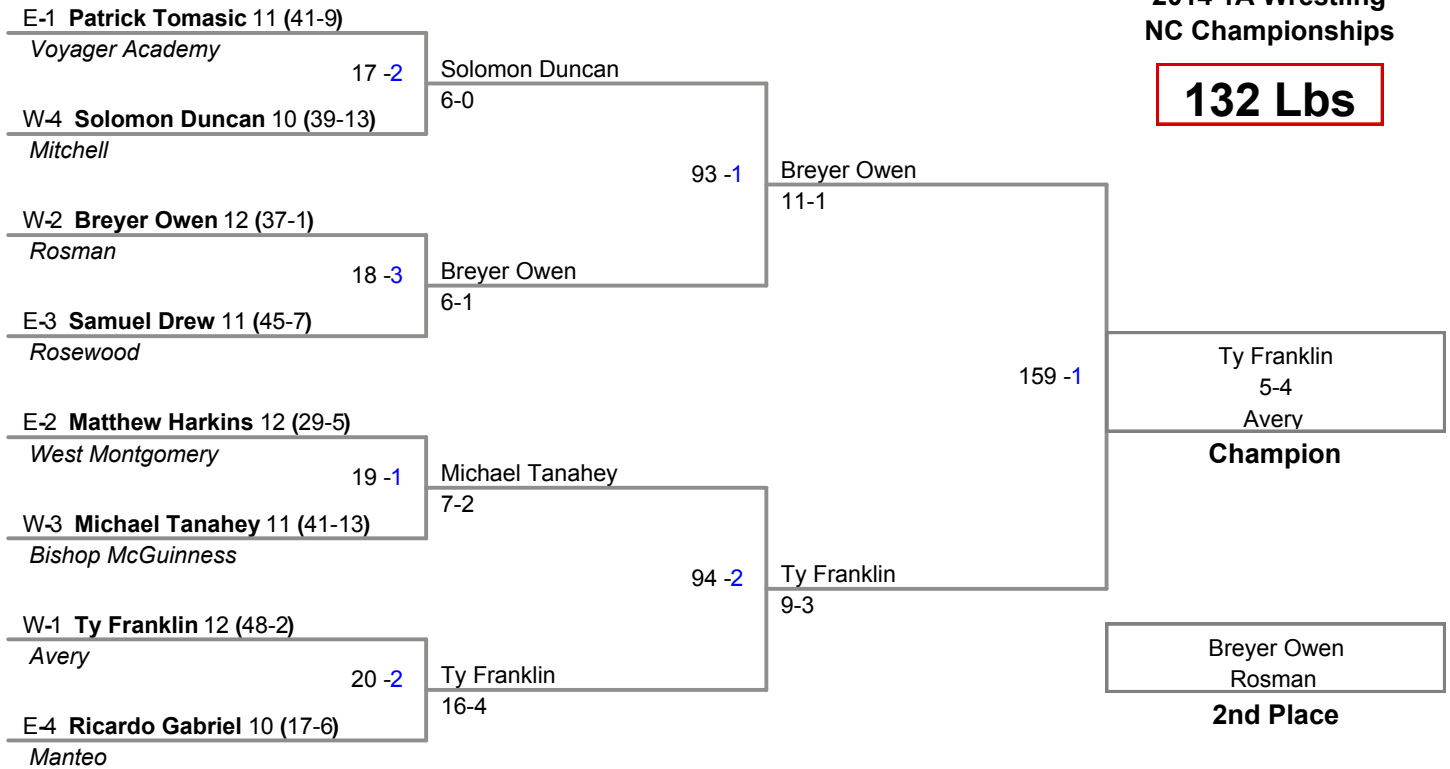

2014 1A Wrestling
NC Championships

132 Lbs