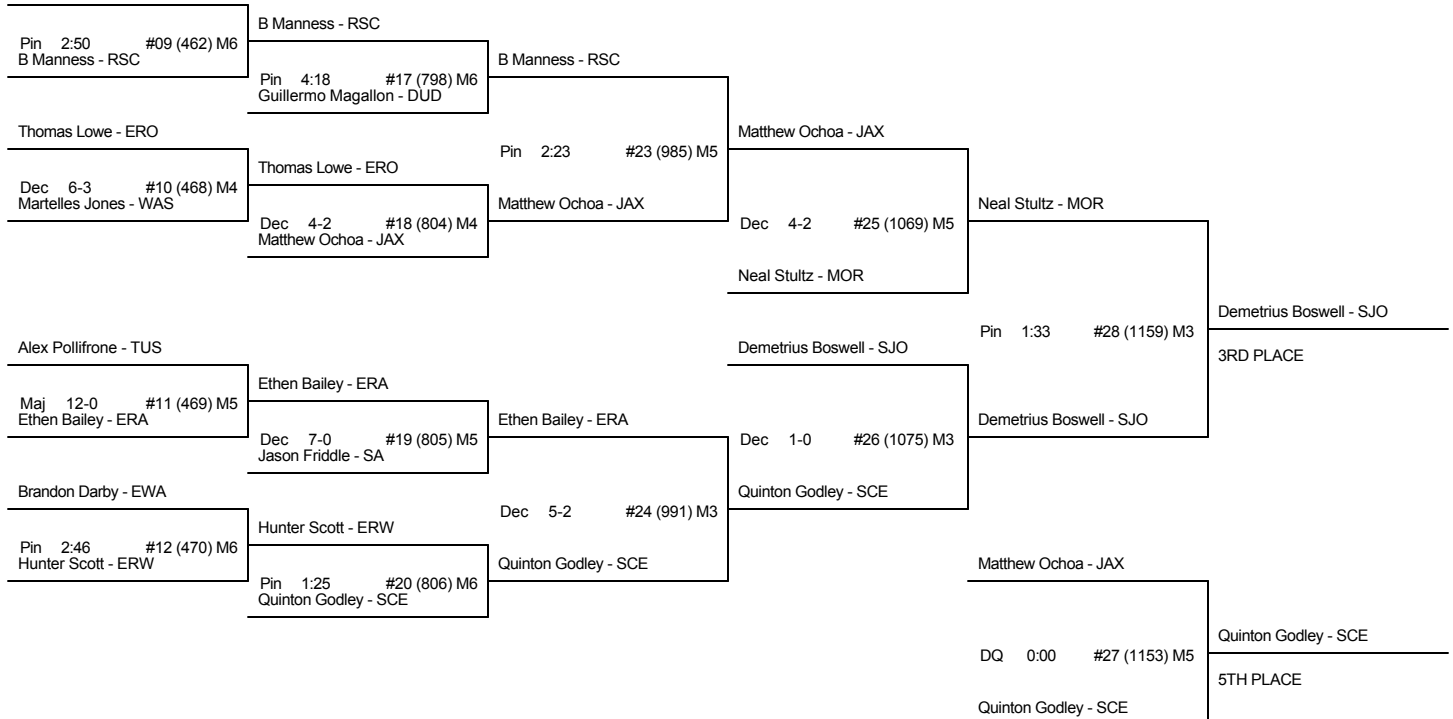

CN FIRST ROUND

CN SECOND ROUND

CN THIRD ROUND

CN SEMI-FINALS

CN FINALS

Jeremy Finger - CON