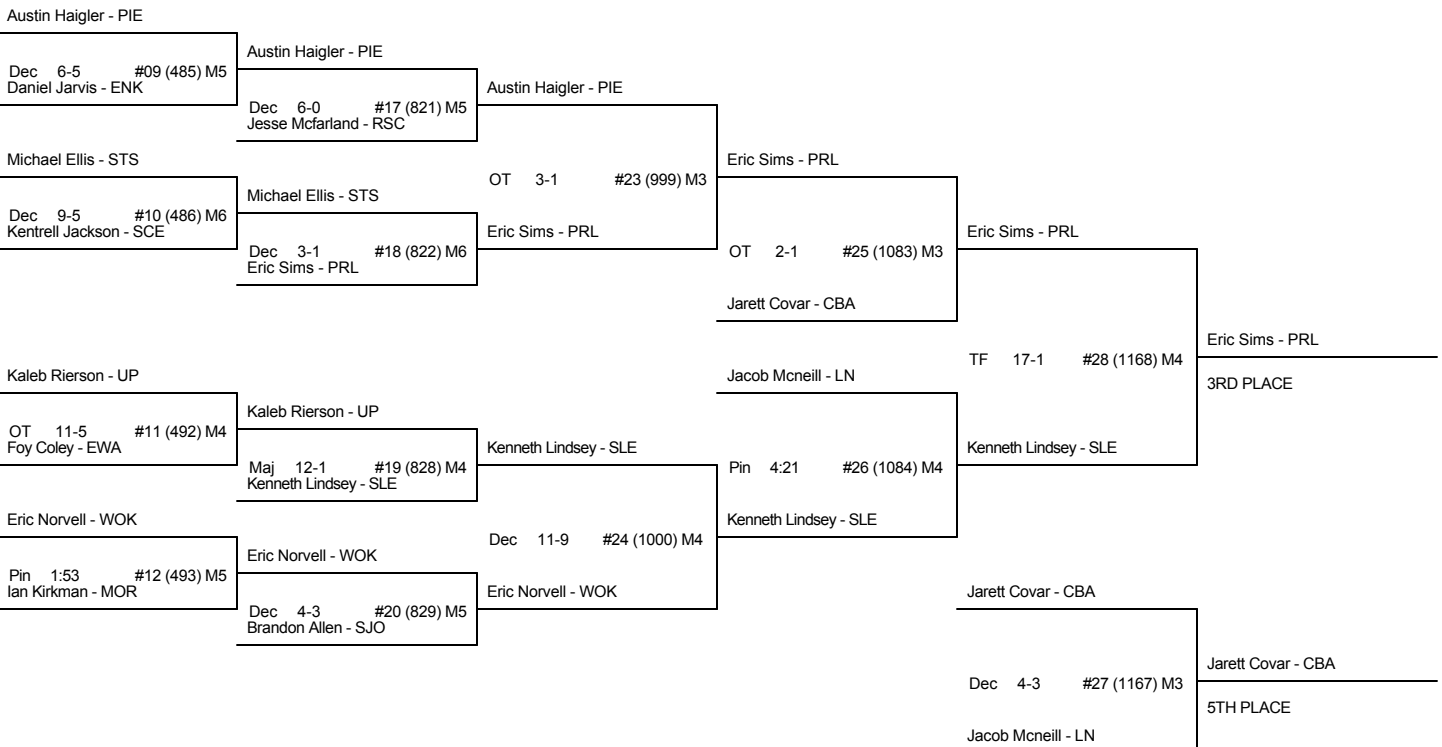

CH SEMI-FINALS

CH FINALS

E1 Jarett Covar, Cb Aycock - CBA (44-9-12)

CN FIRST ROUND

CN SECOND ROUND

CN THIRD ROUND

CN SEMI-FINALS

CN FINALS