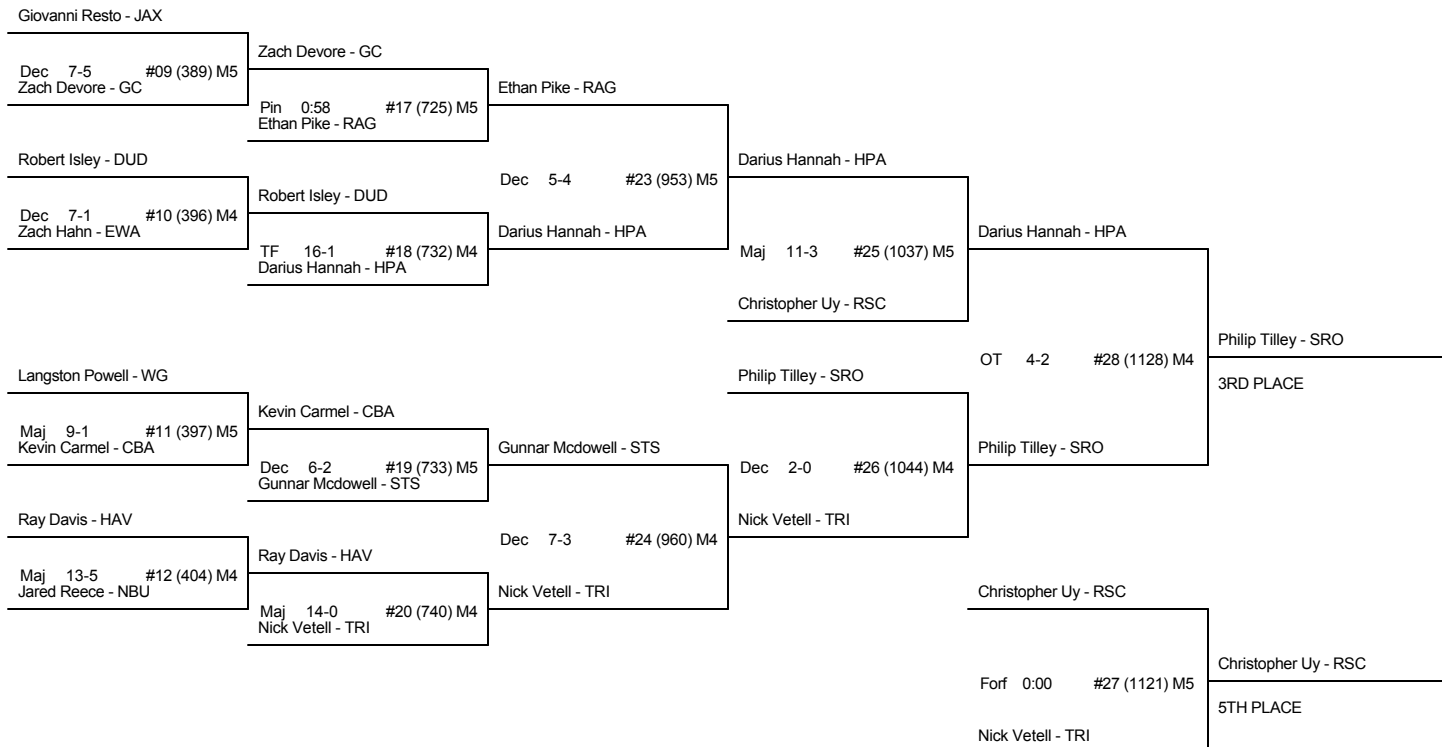

CN FIRST ROUND

CN SECOND ROUND

CN THIRD ROUND

CN SEMI-FINALS

CN FINALS