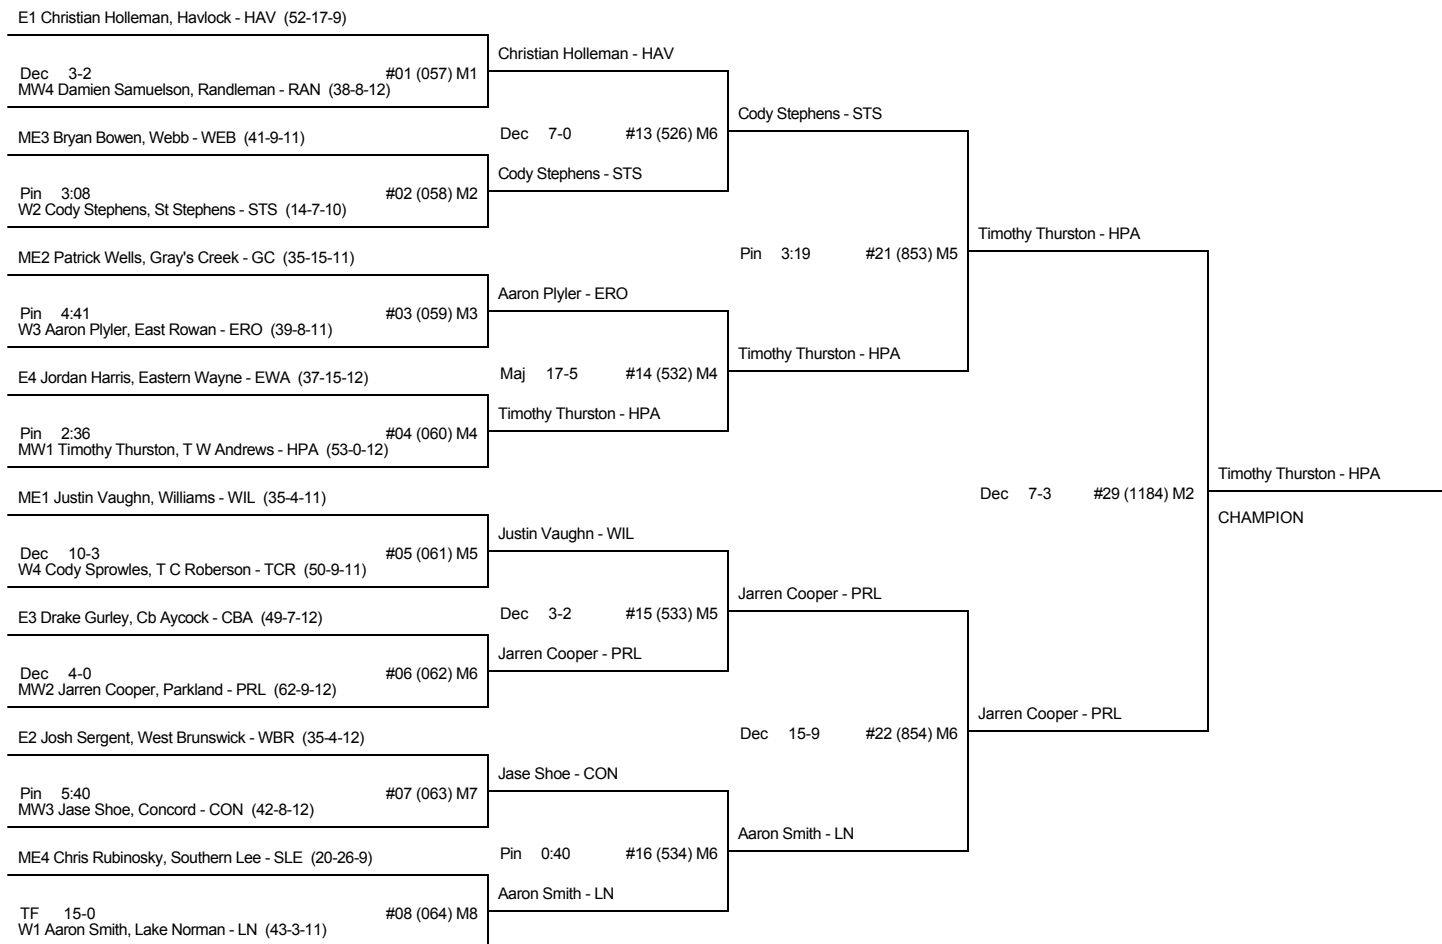

CHAMP AND CONS BRACKET - 119 3A STATE 2008

CH FIRST ROUND

CH QUARTER-FINALS

CH SEMI-FINALS

CH FINALS