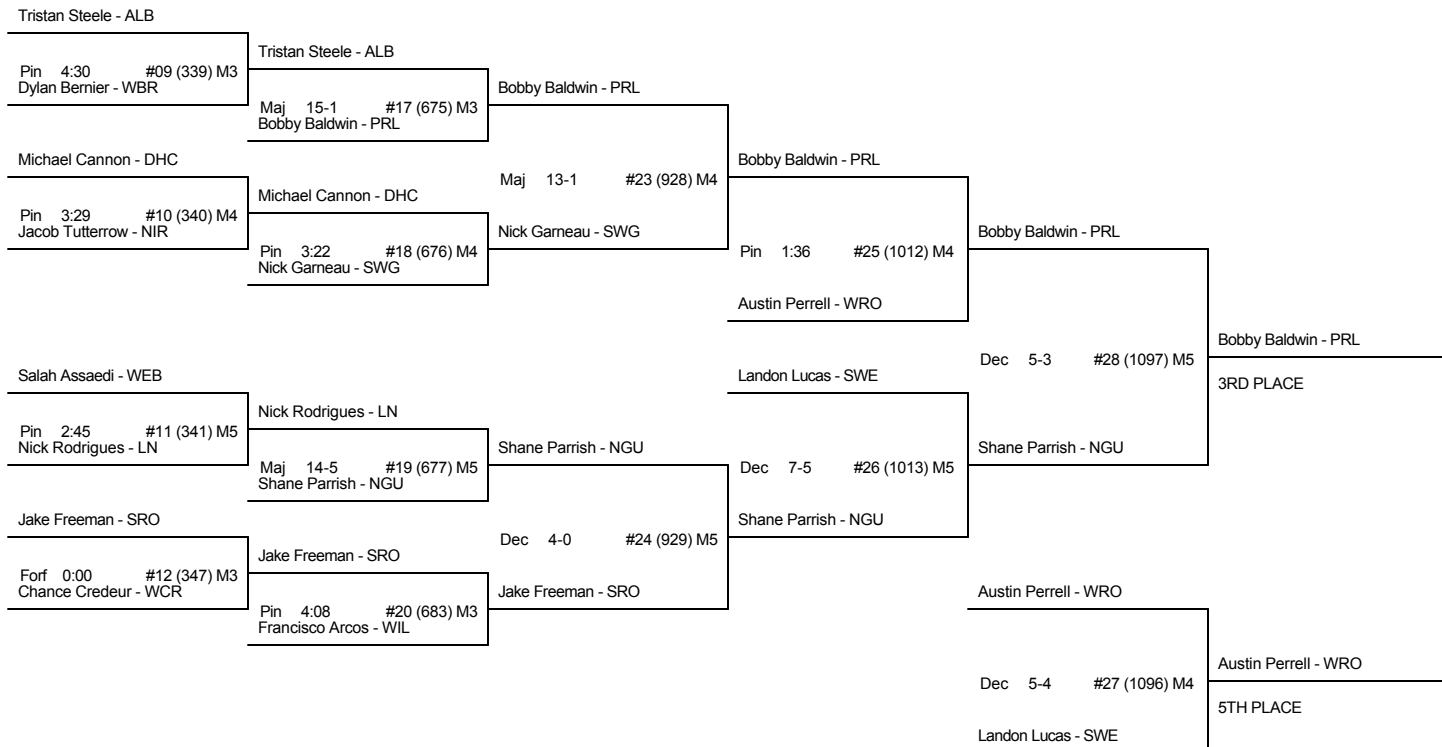

CN FIRST ROUND

CN SECOND ROUND

CN THIRD ROUND

CN SEMI-FINALS

CN FINALS