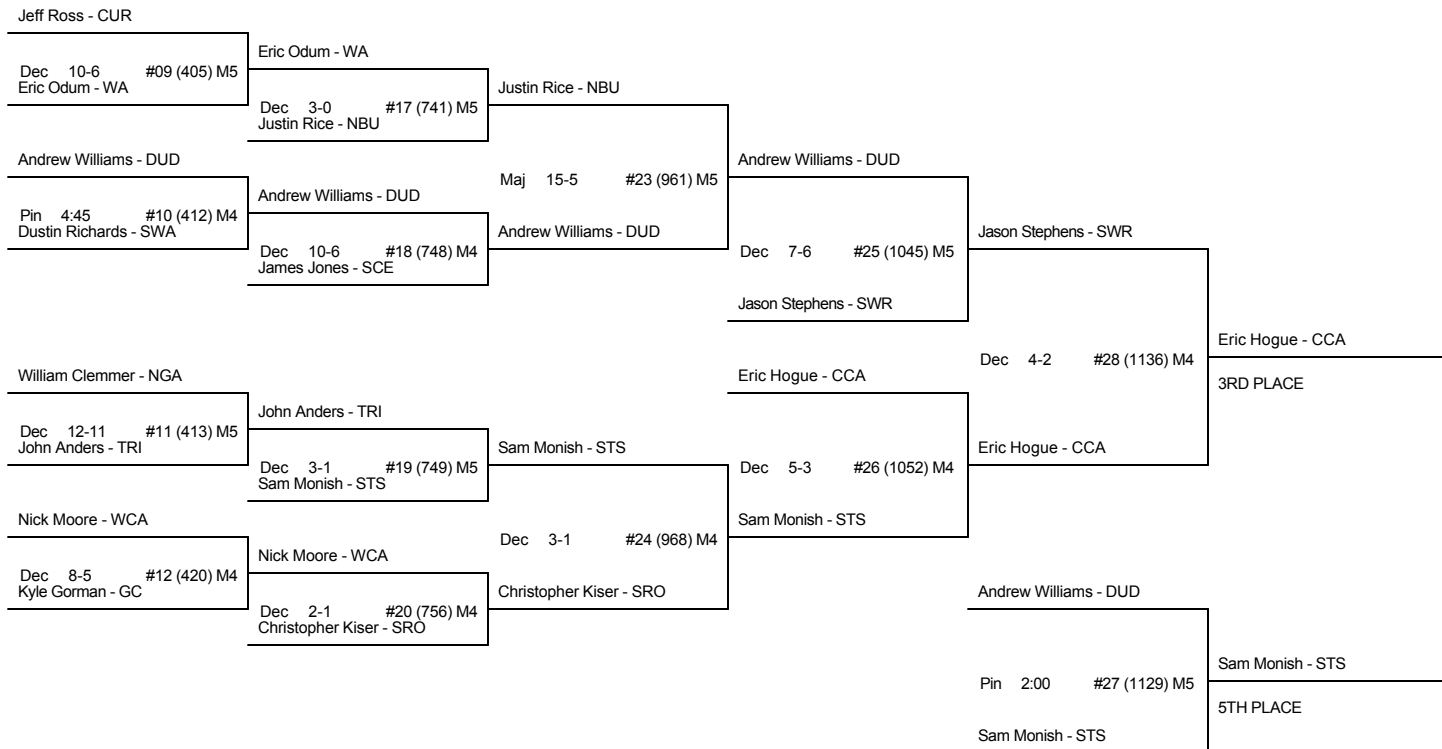

CH FINALS

CN FIRST ROUND

CN SECOND ROUND

CN THIRD ROUND

CN SEMI-FINALS

CN FINALS

CHAMP AND CONS BRACKET - 145 3A STATE 2008

CH FIRST ROUND