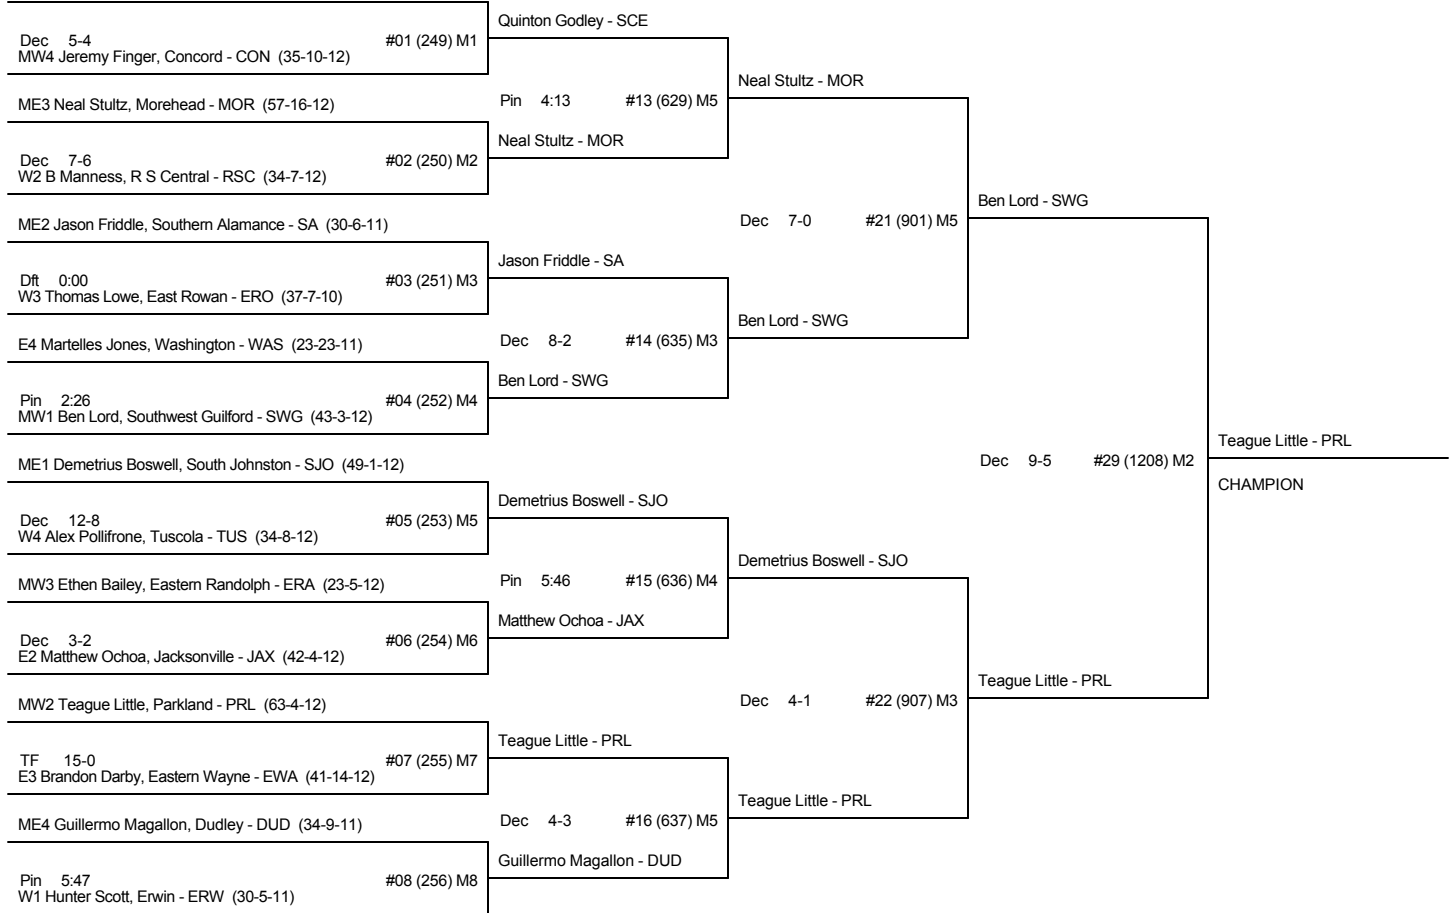

CHAMP AND CONS BRACKET - 171 3A STATE 2008

CH FIRST ROUND

CH QUARTER-FINALS

CH SEMI-FINALS

CH FINALS

E1 Quinton Godley, South Central - SCE (51-3-12)