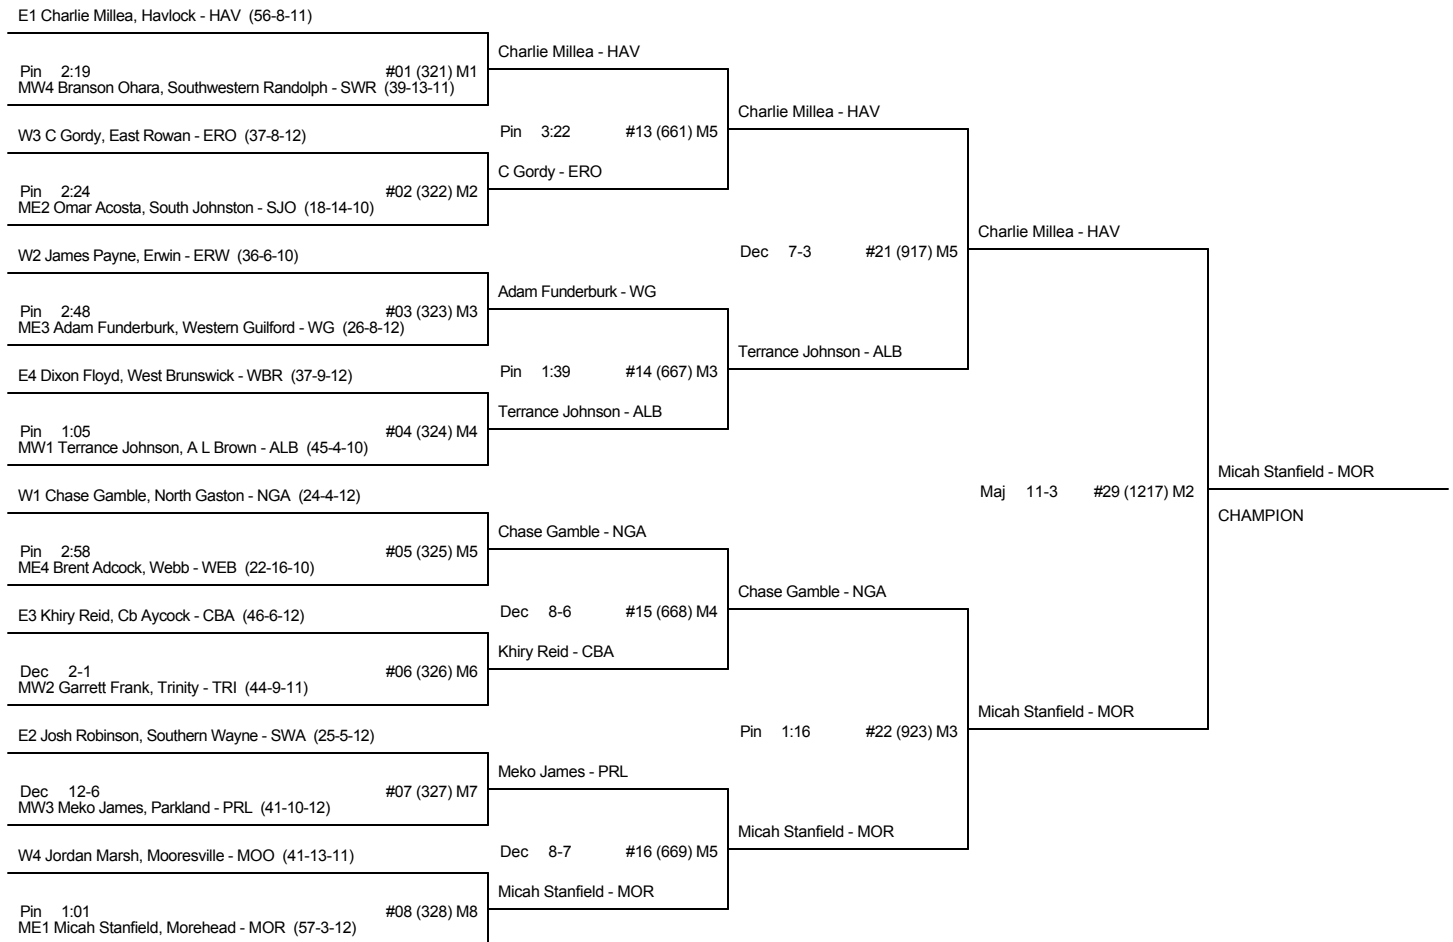

CHAMP AND CONS BRACKET - 285 3A STATE 2008

CH FIRST ROUND

CH QUARTER-FINALS

CH SEMI-FINALS

CH FINALS