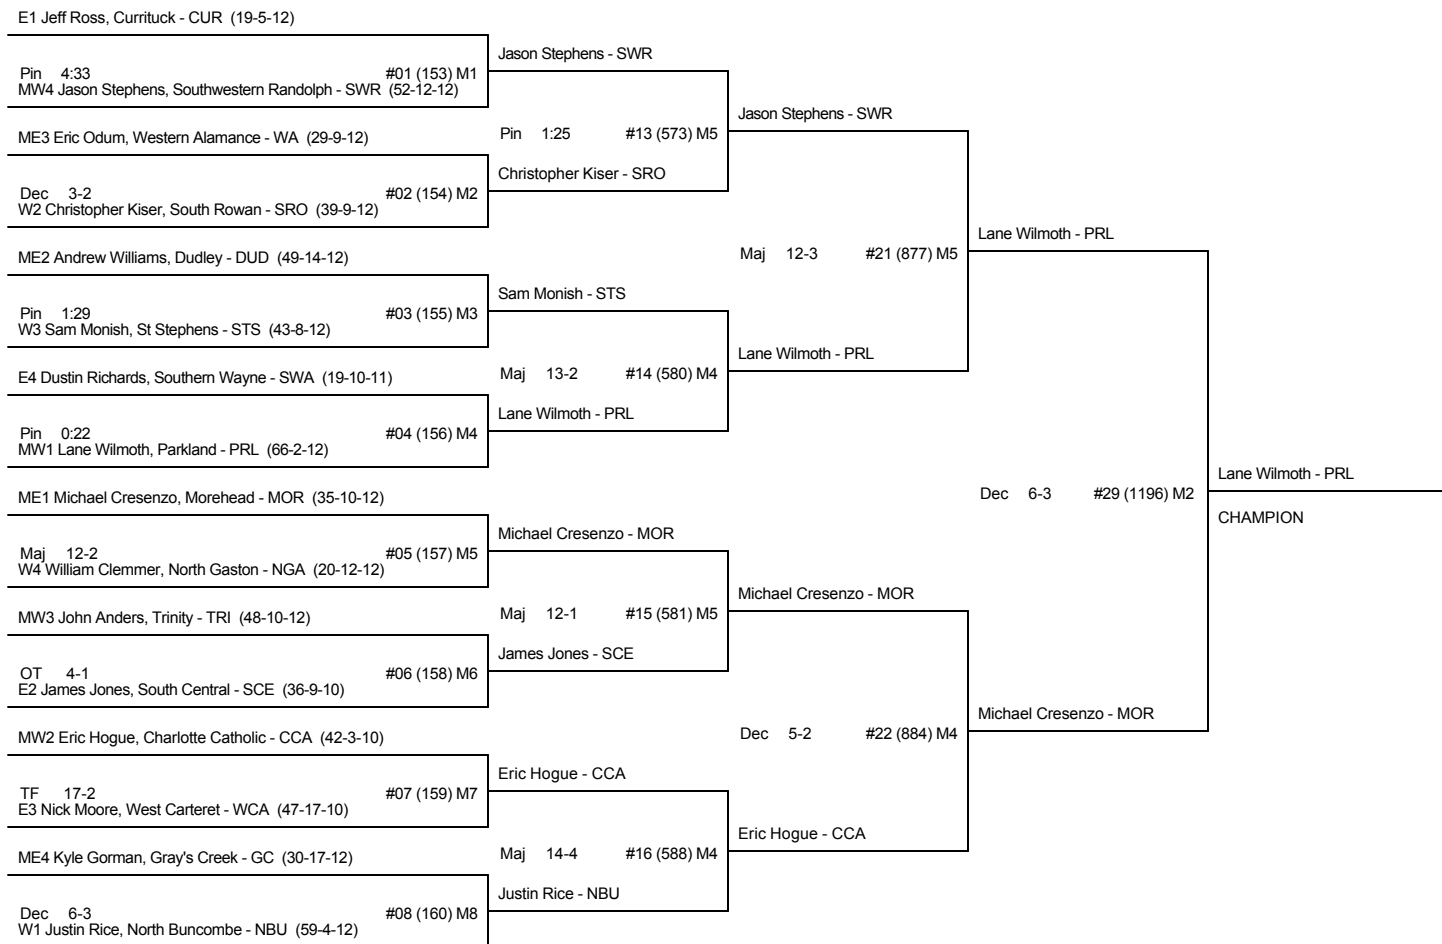

CHAMP AND CONS BRACKET - 140 3A STATE 2008

CH FIRST ROUND

CH QUARTER-FINALS

CH SEMI-FINALS

CH FINALS