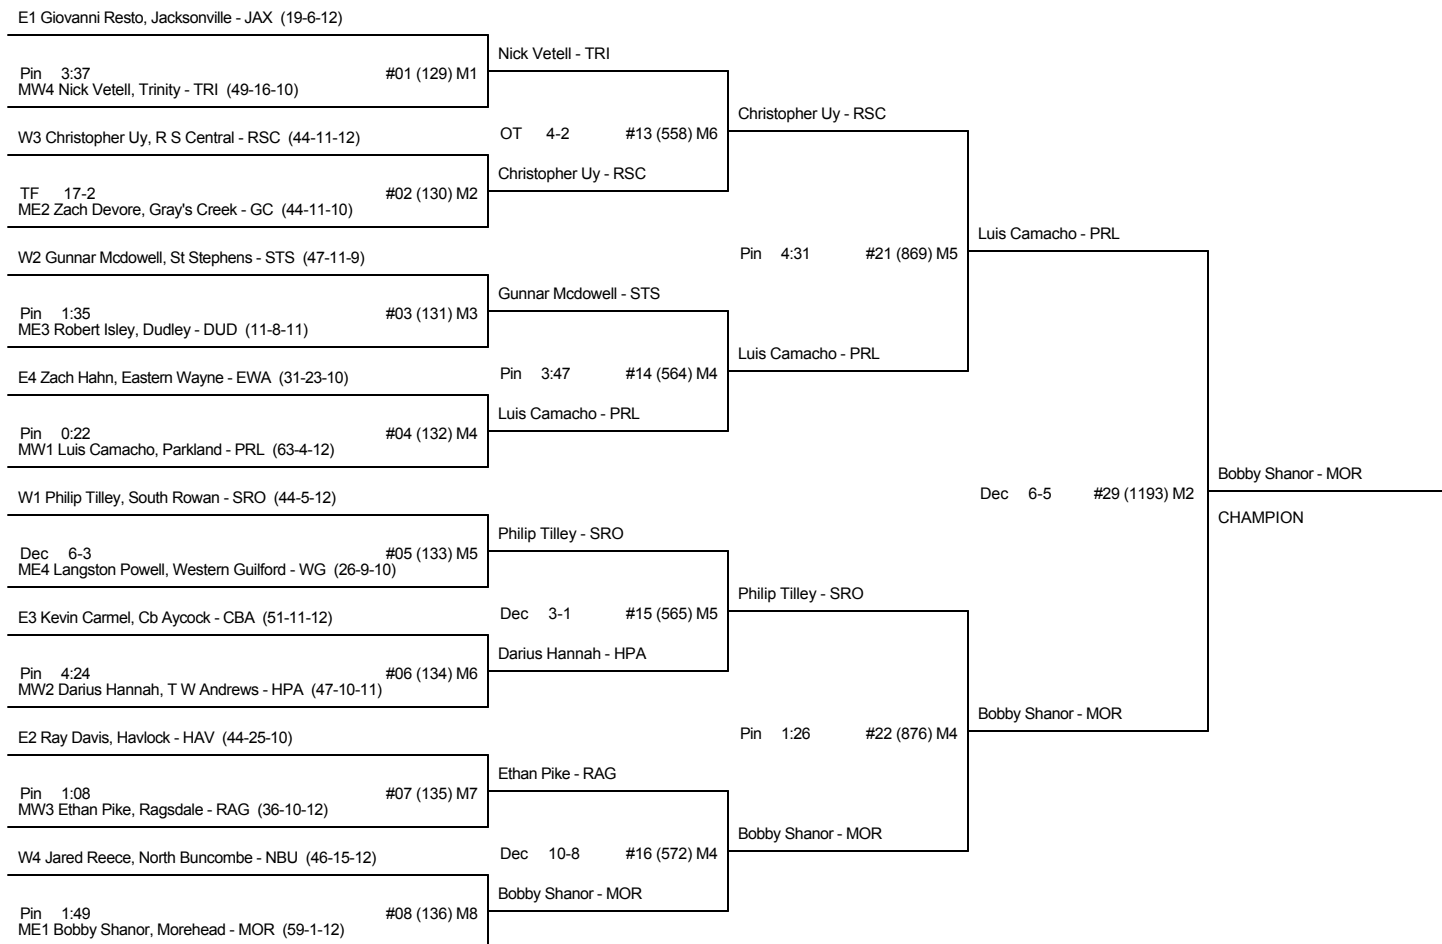

CN SEMI-FINALS

CN FINALS

CHAMP AND CONS BRACKET - 135 3A STATE 2008

CH FIRST ROUND

CH QUARTER-FINALS

CH SEMI-FINALS

CH FINALS

CN FIRST ROUND