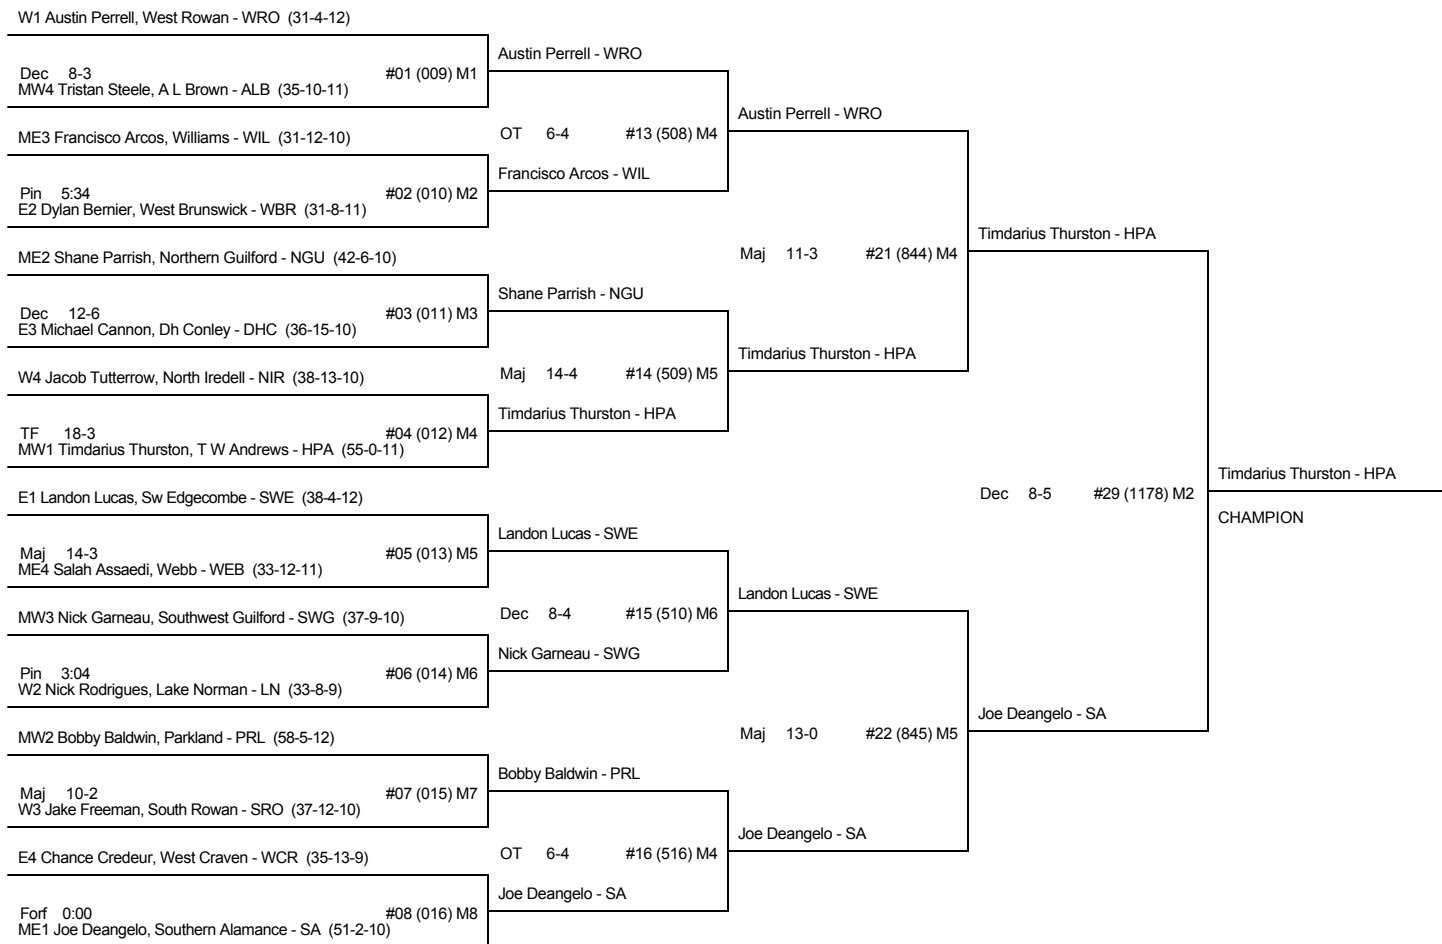

CHAMP AND CONS BRACKET - 103 3A STATE 2008

CH FIRST ROUND

CH QUARTER-FINALS

CH SEMI-FINALS

CH FINALS

CN FIRST ROUND

CN SECOND ROUND

CN THIRD ROUND