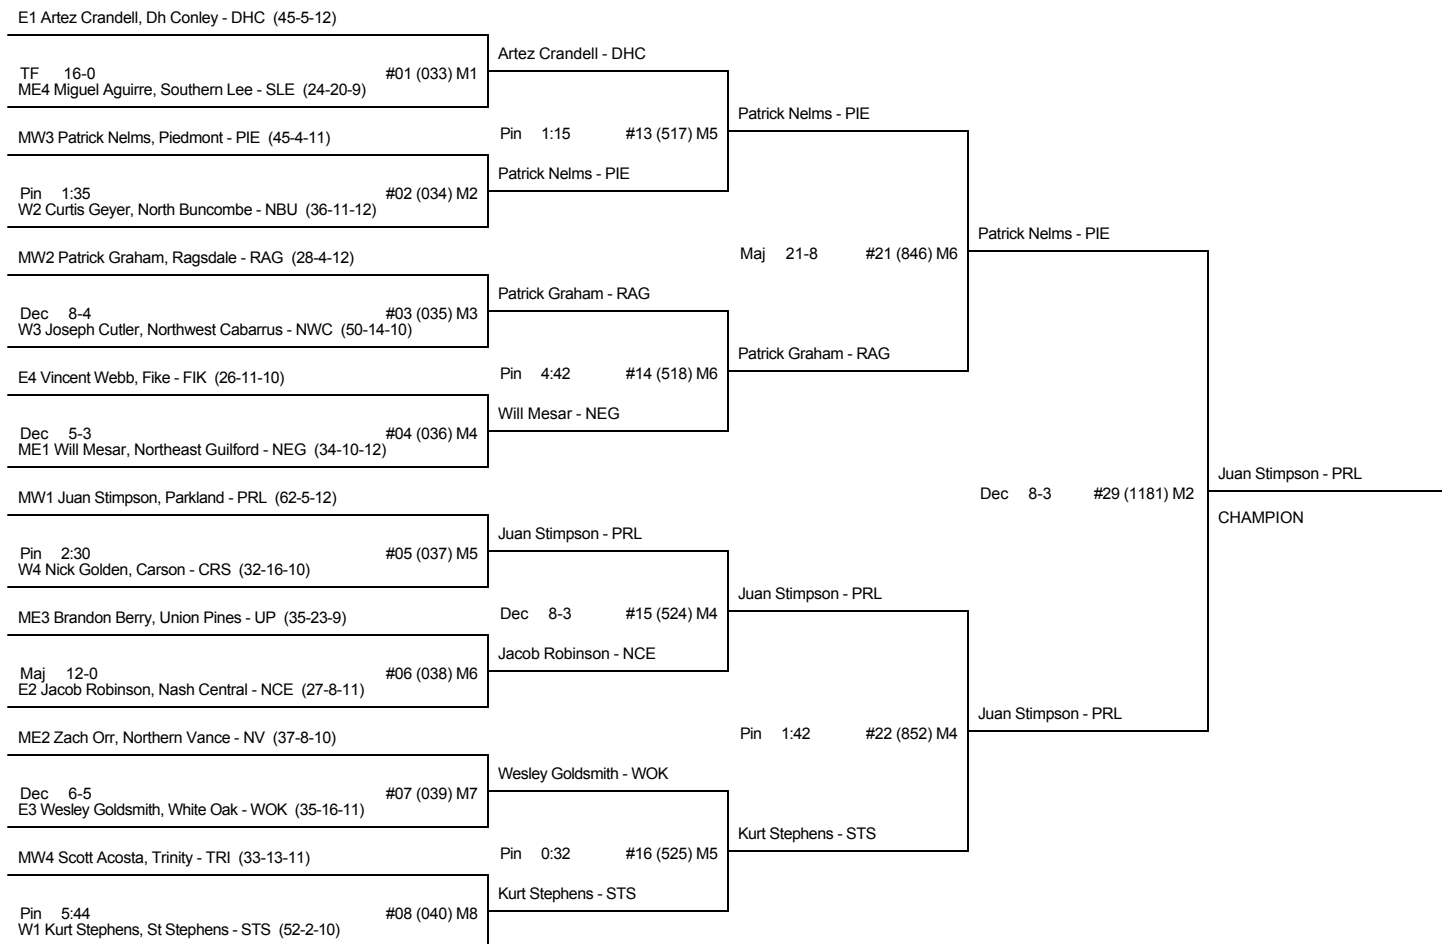

CN SEMI-FINALS

CN FINALS

CHAMP AND CONS BRACKET - 112 3A STATE 2008

CH FIRST ROUND

CH QUARTER-FINALS

CH SEMI-FINALS

CH FINALS

CN FIRST ROUND