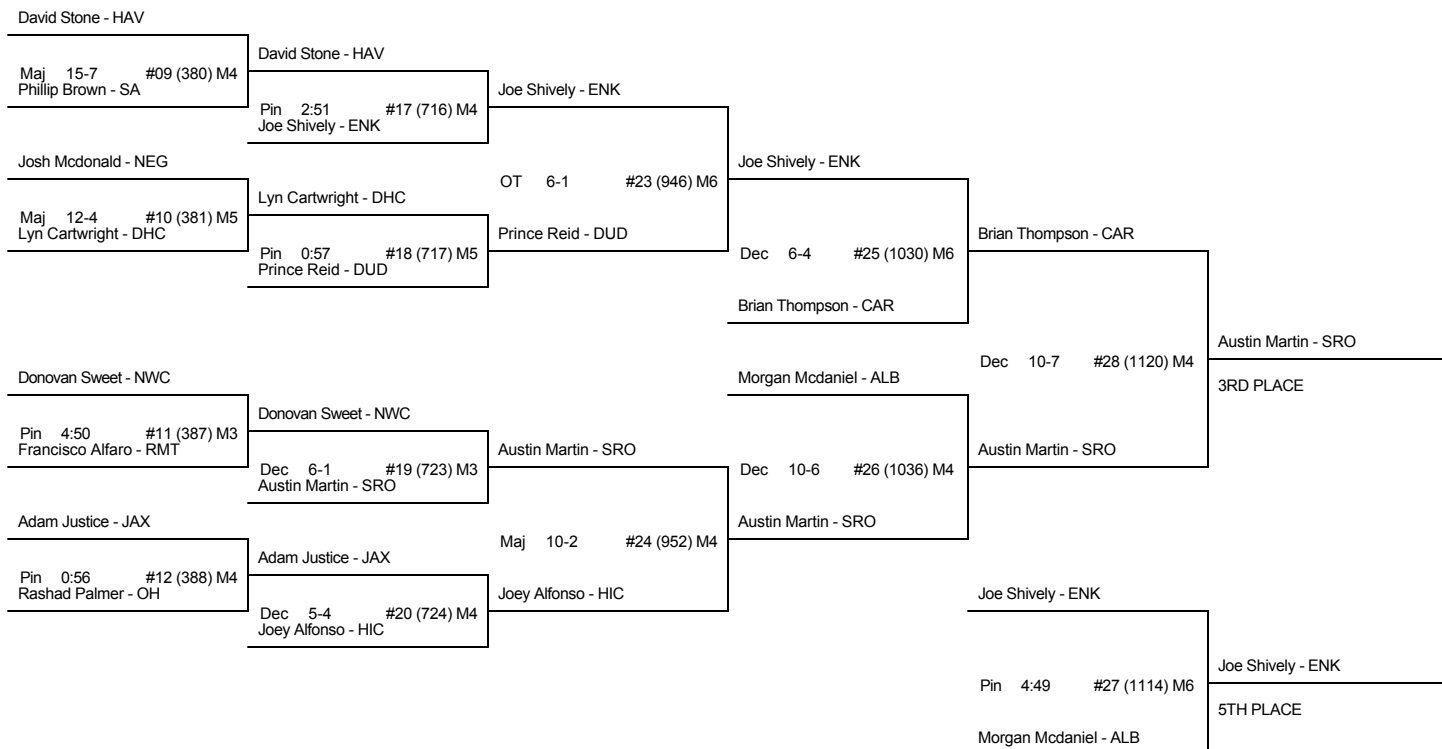

CN FIRST ROUND

CN SECOND ROUND

CN THIRD ROUND

CN SEMI-FINALS

CN FINALS