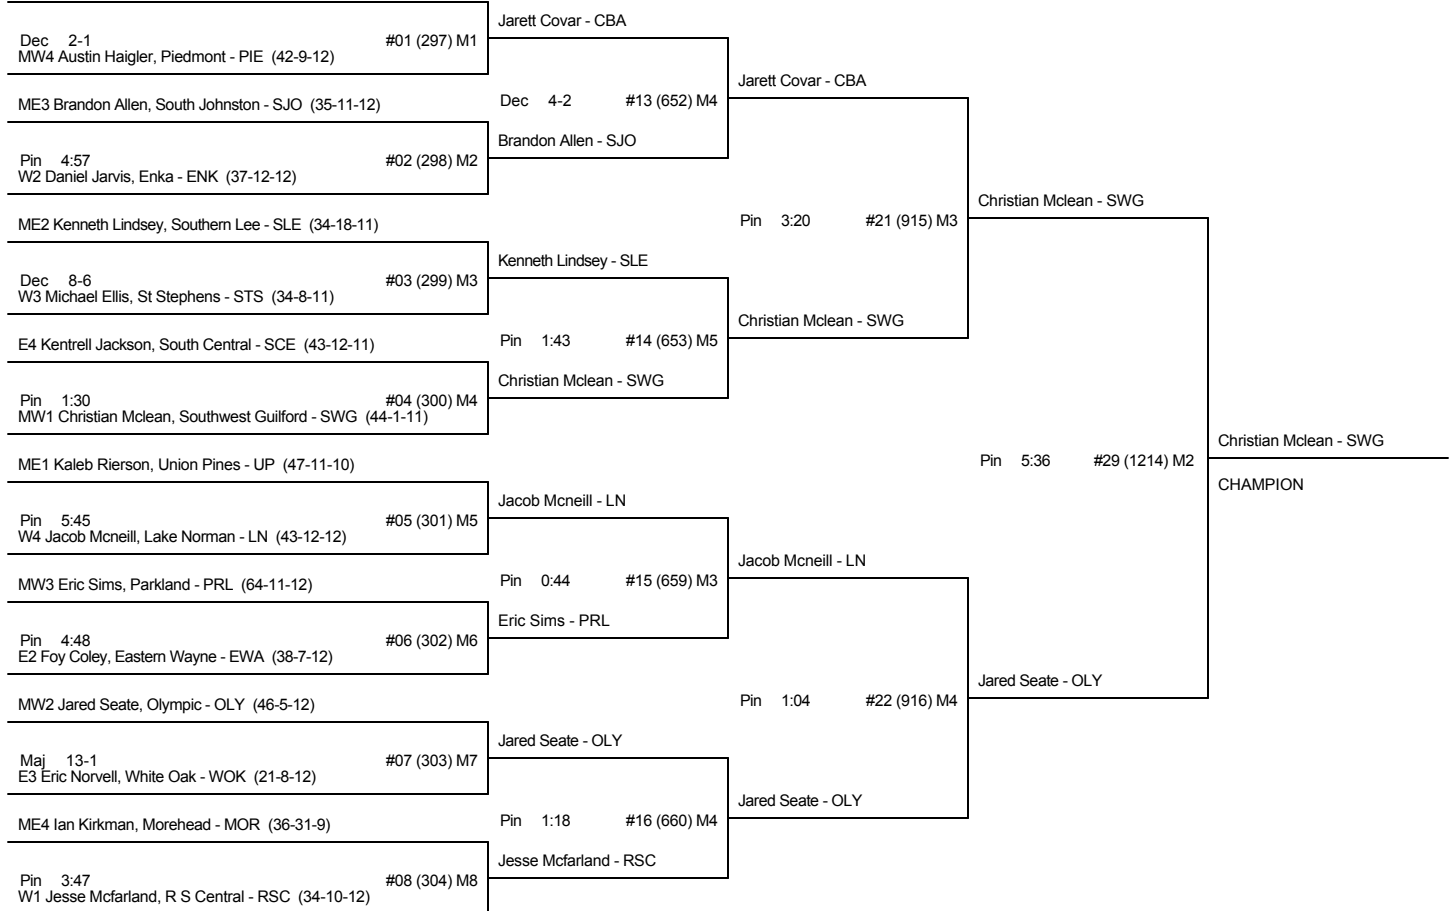

CHAMP AND CONS BRACKET - 215 3A STATE 2008

CH FIRST ROUND

CH QUARTER-FINALS

CH SEMI-FINALS

CH FINALS

E1 Jarett Covar, Cb Aycock - CBA (44-9-12)