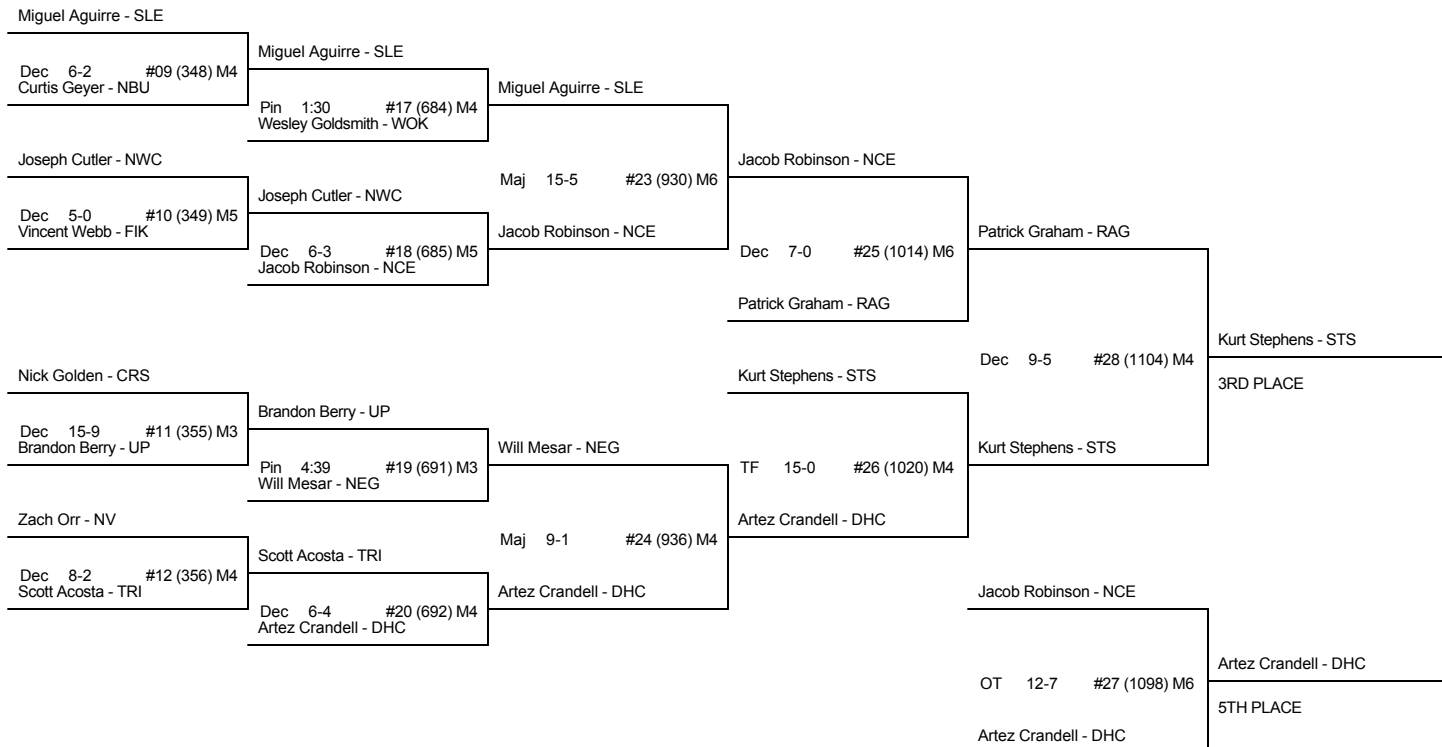

CN FIRST ROUND

CN SECOND ROUND

CN THIRD ROUND

CN SEMI-FINALS

CN FINALS