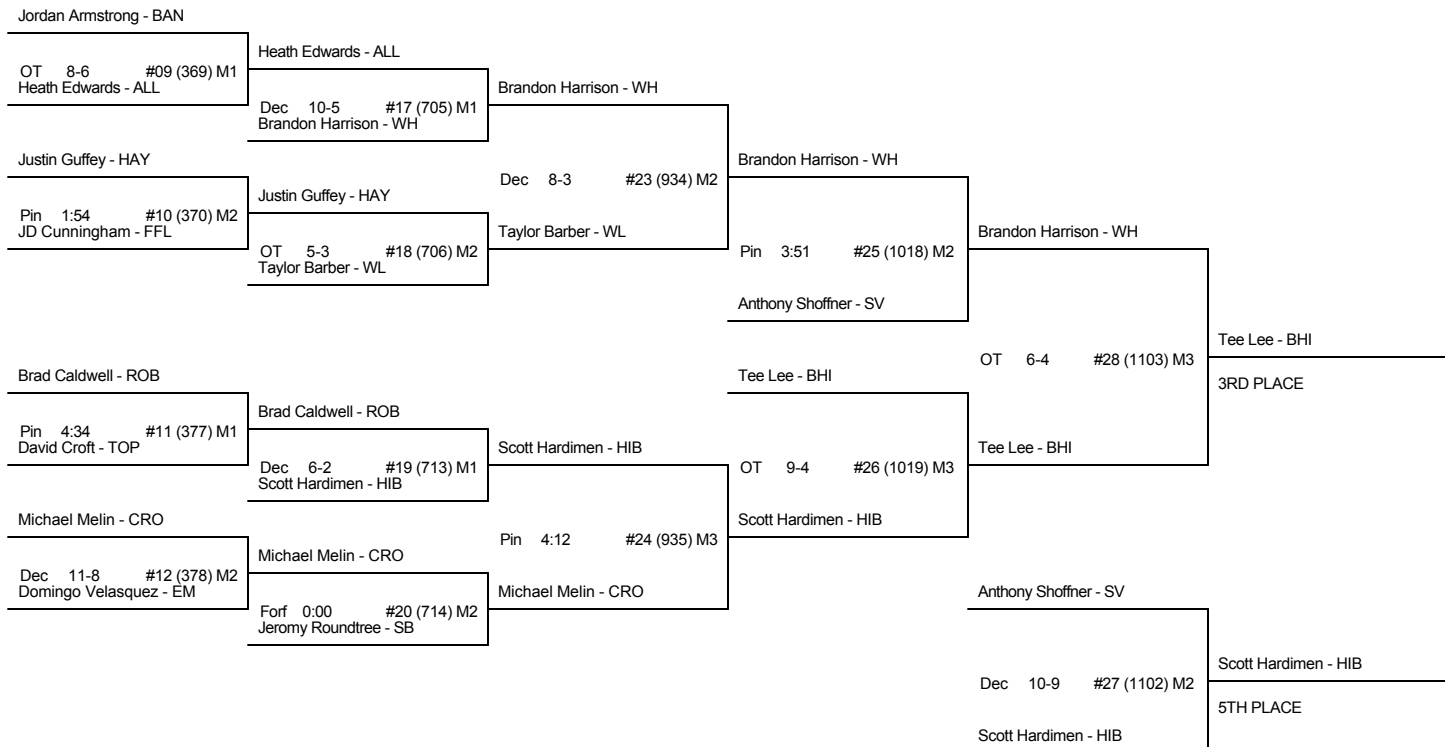

CH SEMI-FINALS

CH FINALS

E1 Jeromy Roundtree, South Brunswick - SB (41-3-10)

CN FIRST ROUND

CN SECOND ROUND

CN THIRD ROUND

CN SEMI-FINALS

CN FINALS