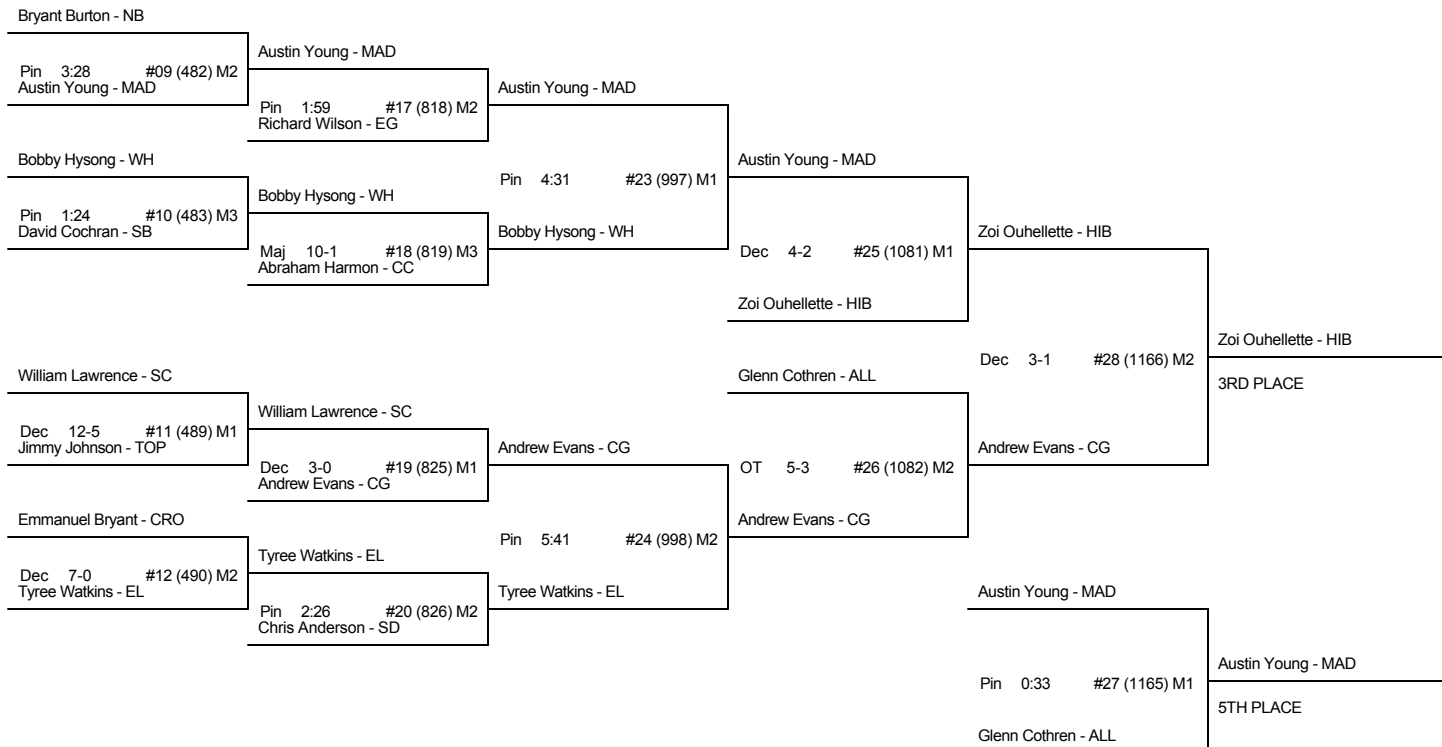

CN FIRST ROUND

CN SECOND ROUND

CN THIRD ROUND

CN SEMI-FINALS

CN FINALS