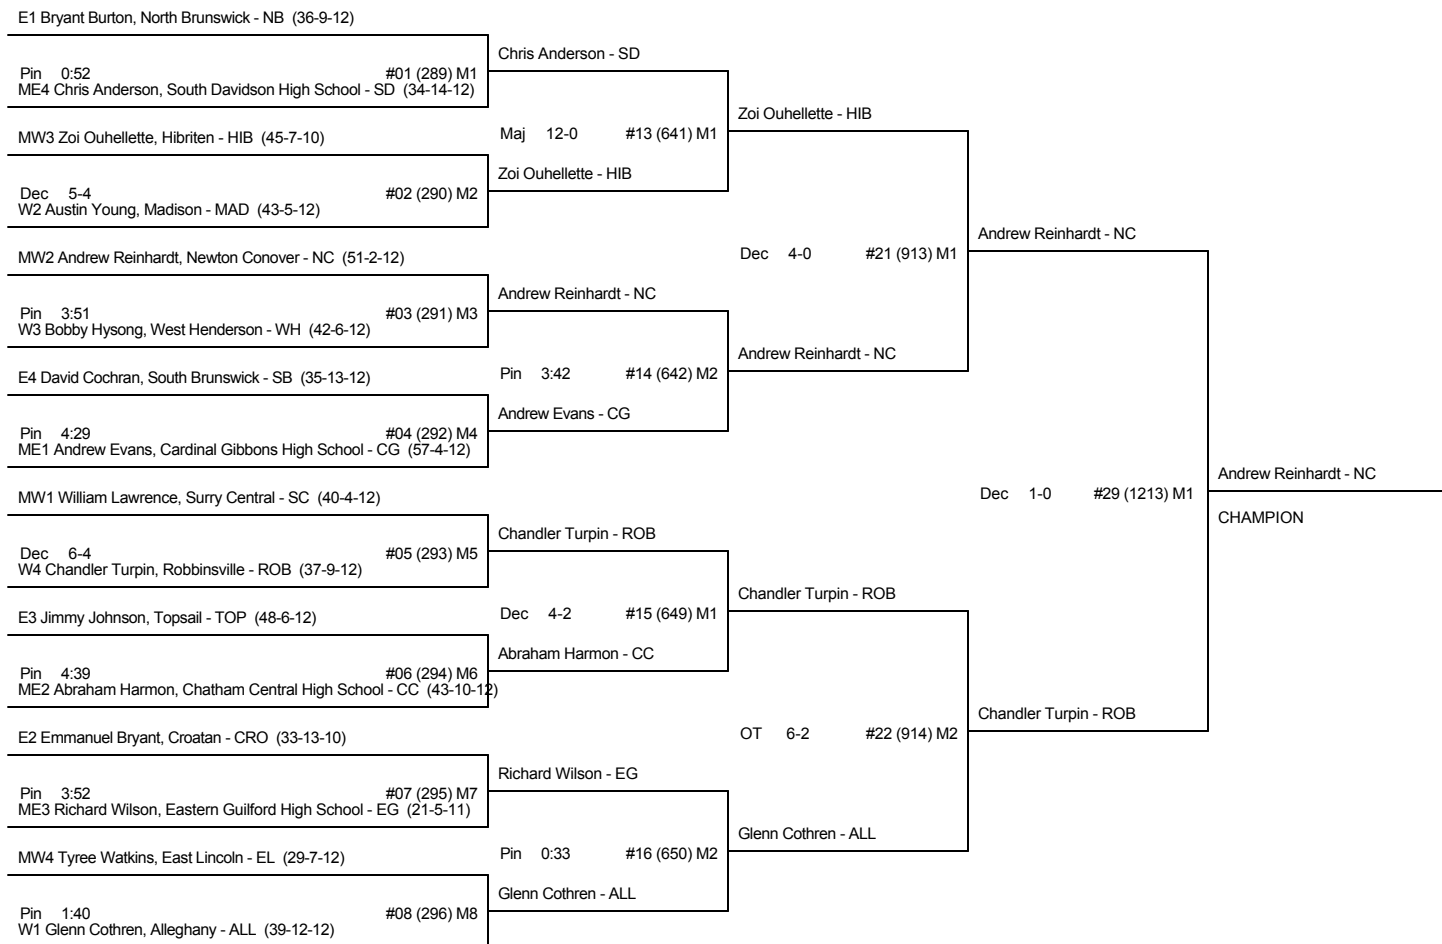

CHAMP AND CONS BRACKET - 215 1A2A STATE 2008

CH FIRST ROUND

CH QUARTER-FINALS

CH SEMI-FINALS

CH FINALS