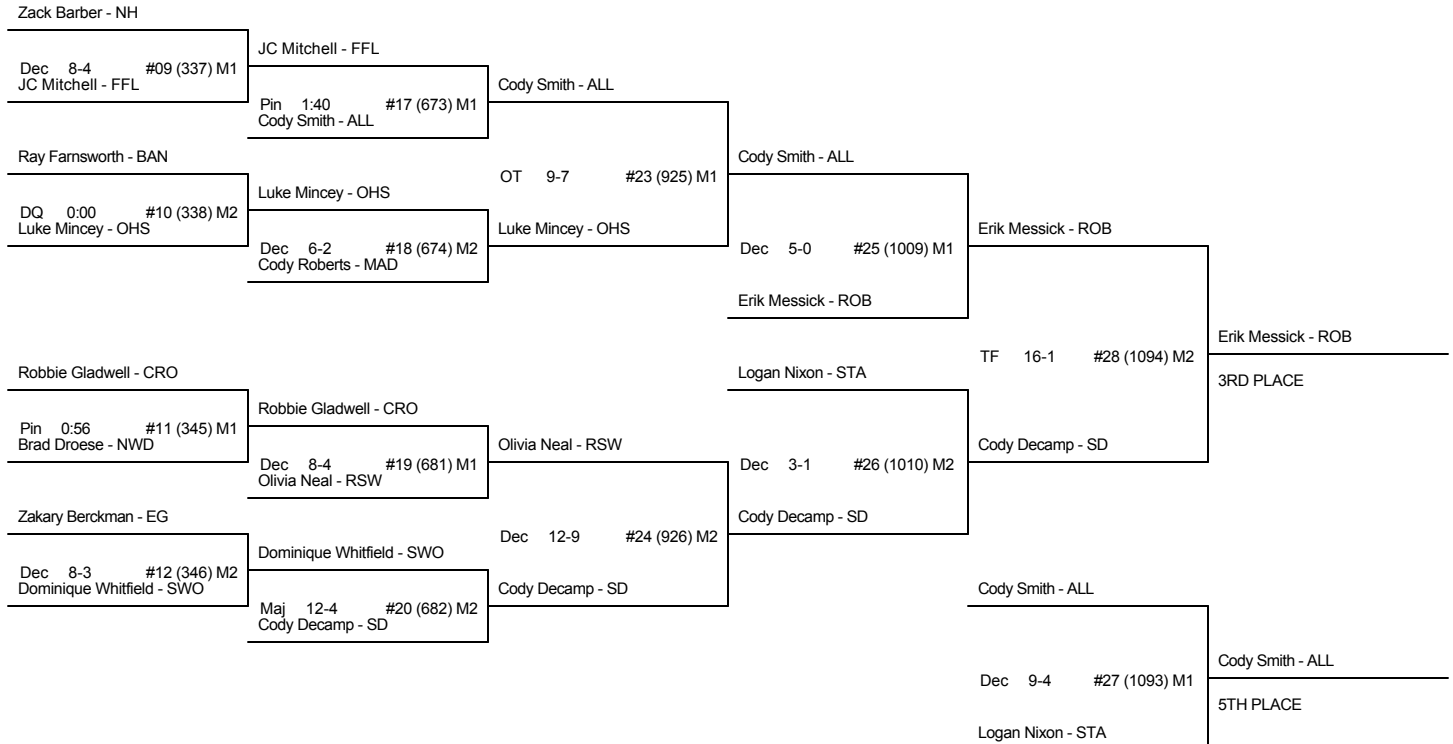

CN FIRST ROUND

CN SECOND ROUND

CN THIRD ROUND

CN SEMI-FINALS

CN FINALS