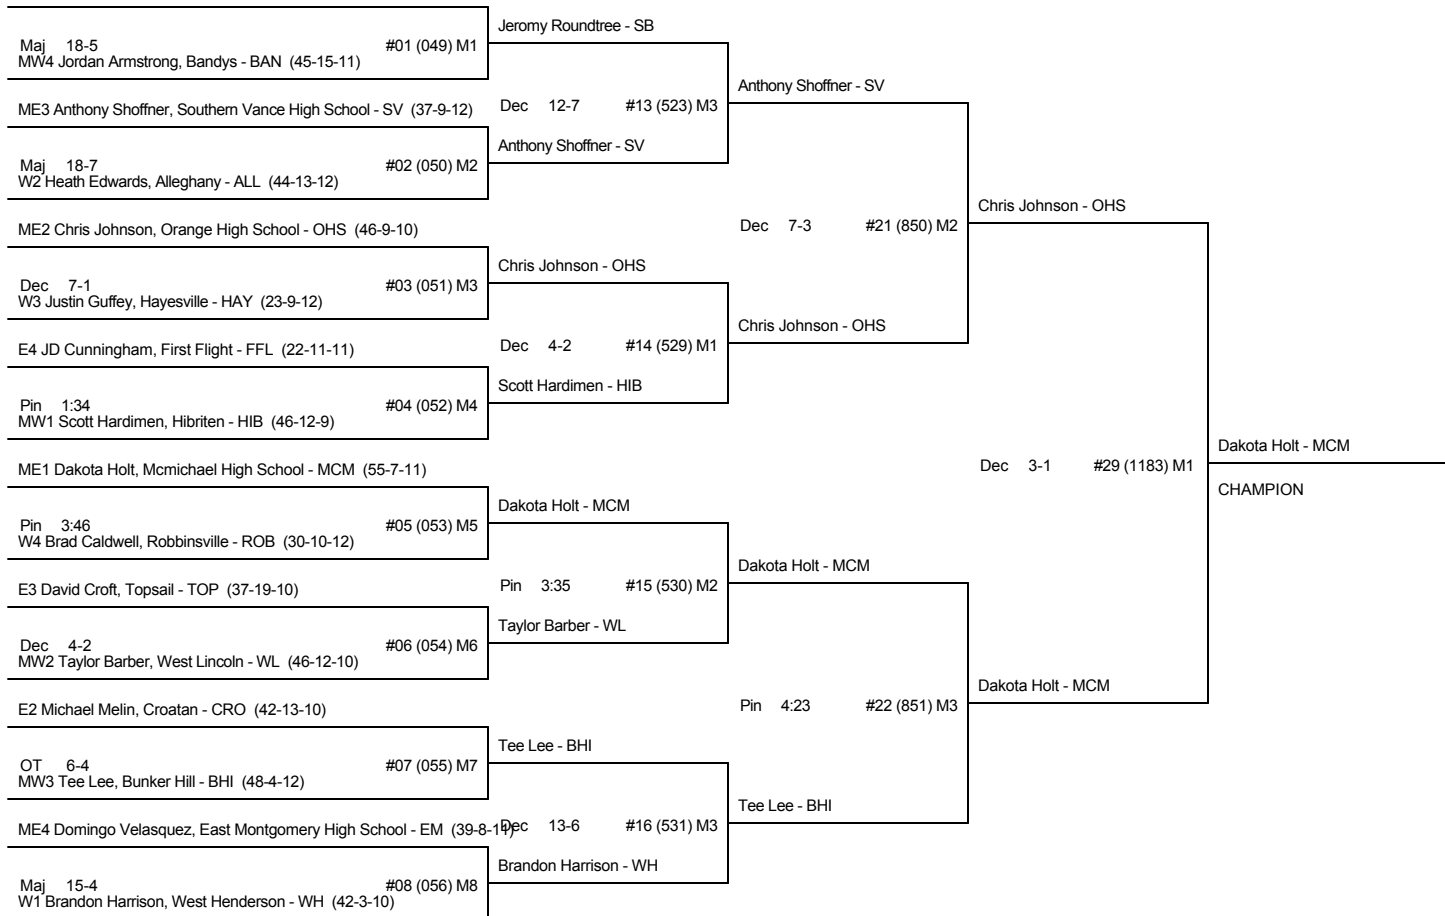

CHAMP AND CONS BRACKET - 119 1A2A STATE 2008

CH FIRST ROUND

CH QUARTER-FINALS

CH SEMI-FINALS

CH FINALS

E1 Jeromy Roundtree, South Brunswick - SB (41-3-10)