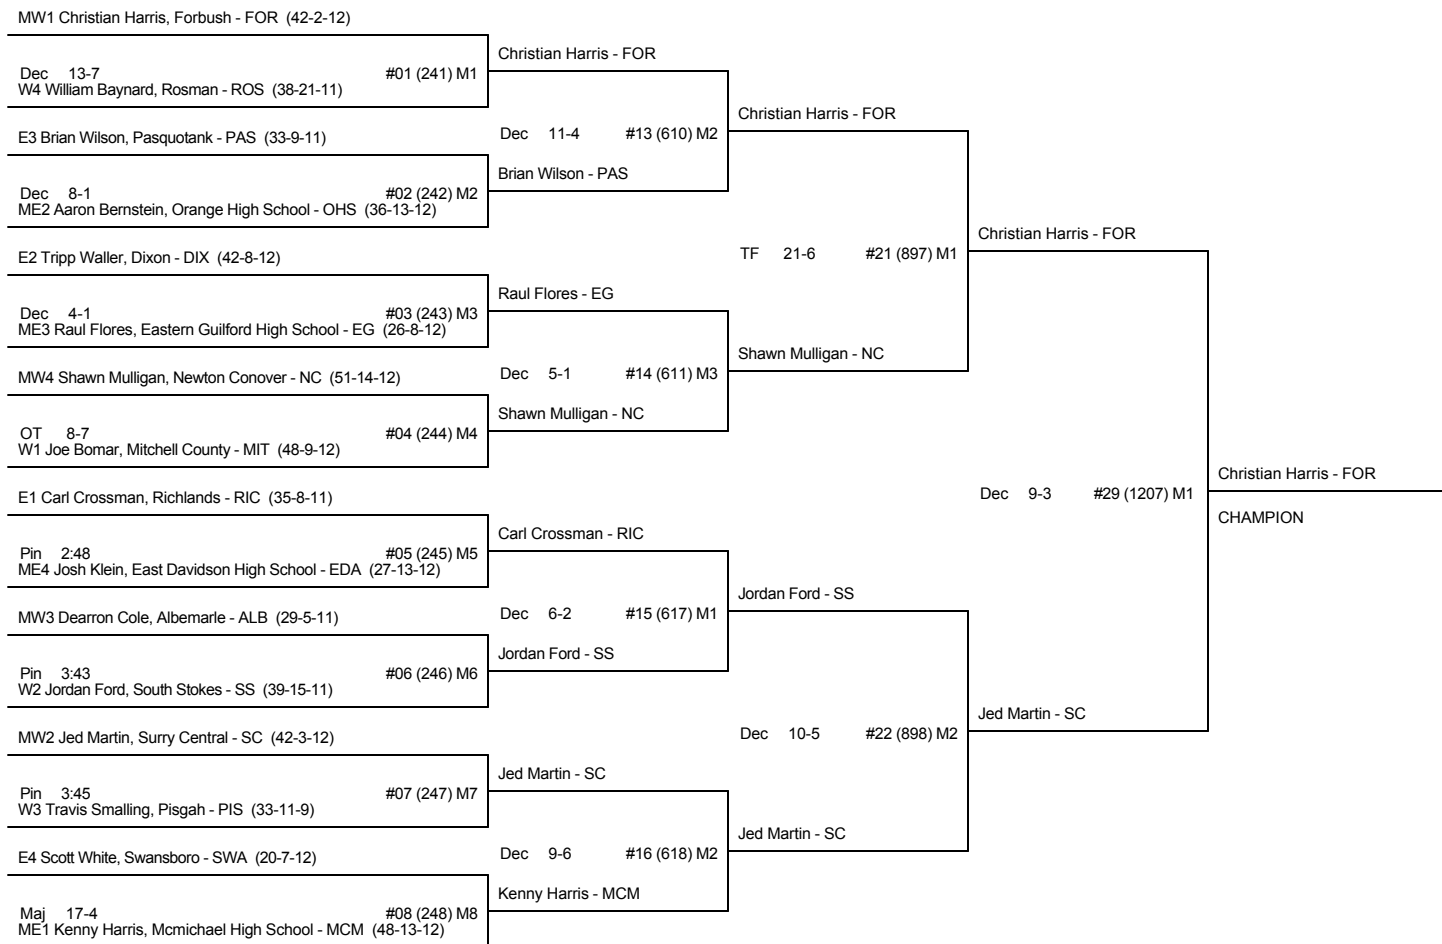

CHAMP AND CONS BRACKET - 171 1A2A STATE 2008

CH FIRST ROUND

CH QUARTER-FINALS

CH SEMI-FINALS

CH FINALS