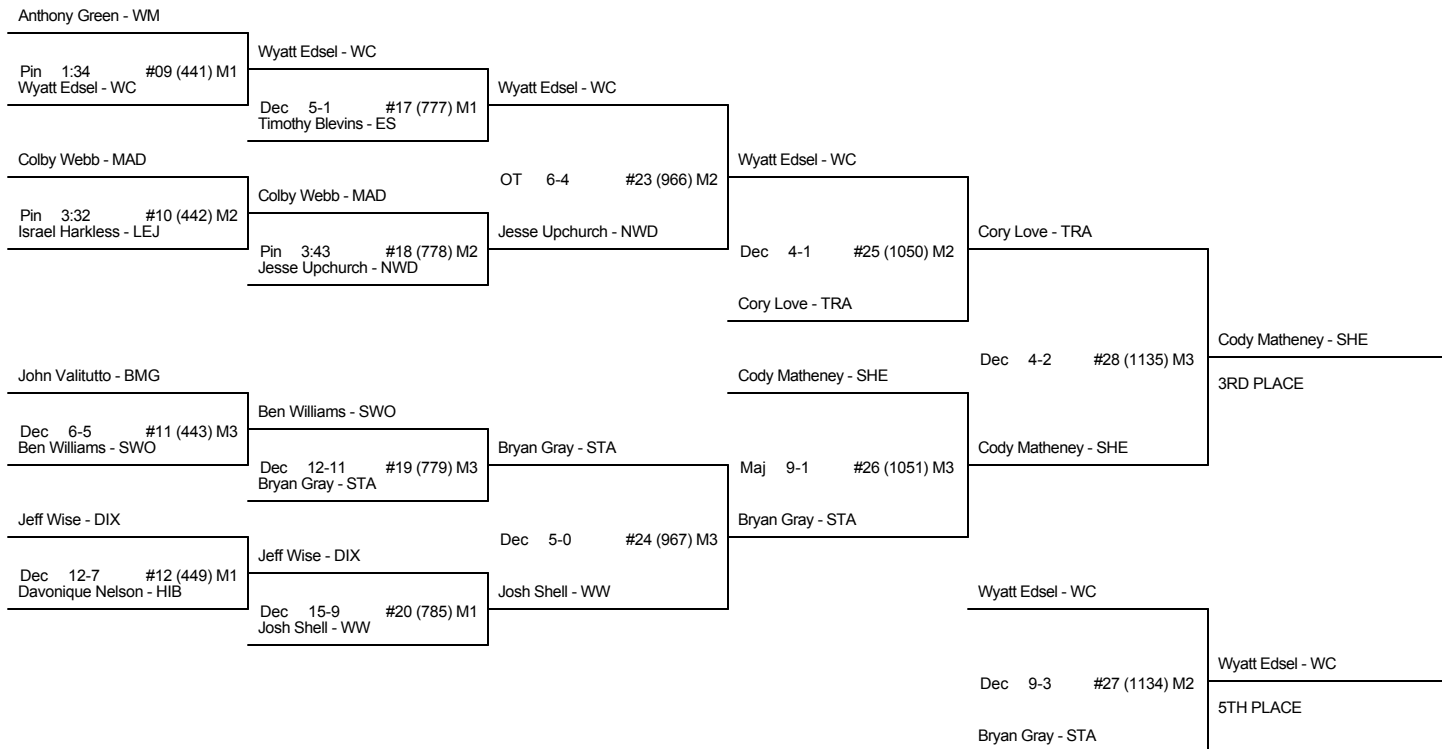

CN FIRST ROUND

CN SECOND ROUND

CN THIRD ROUND

CN SEMI-FINALS

CN FINALS