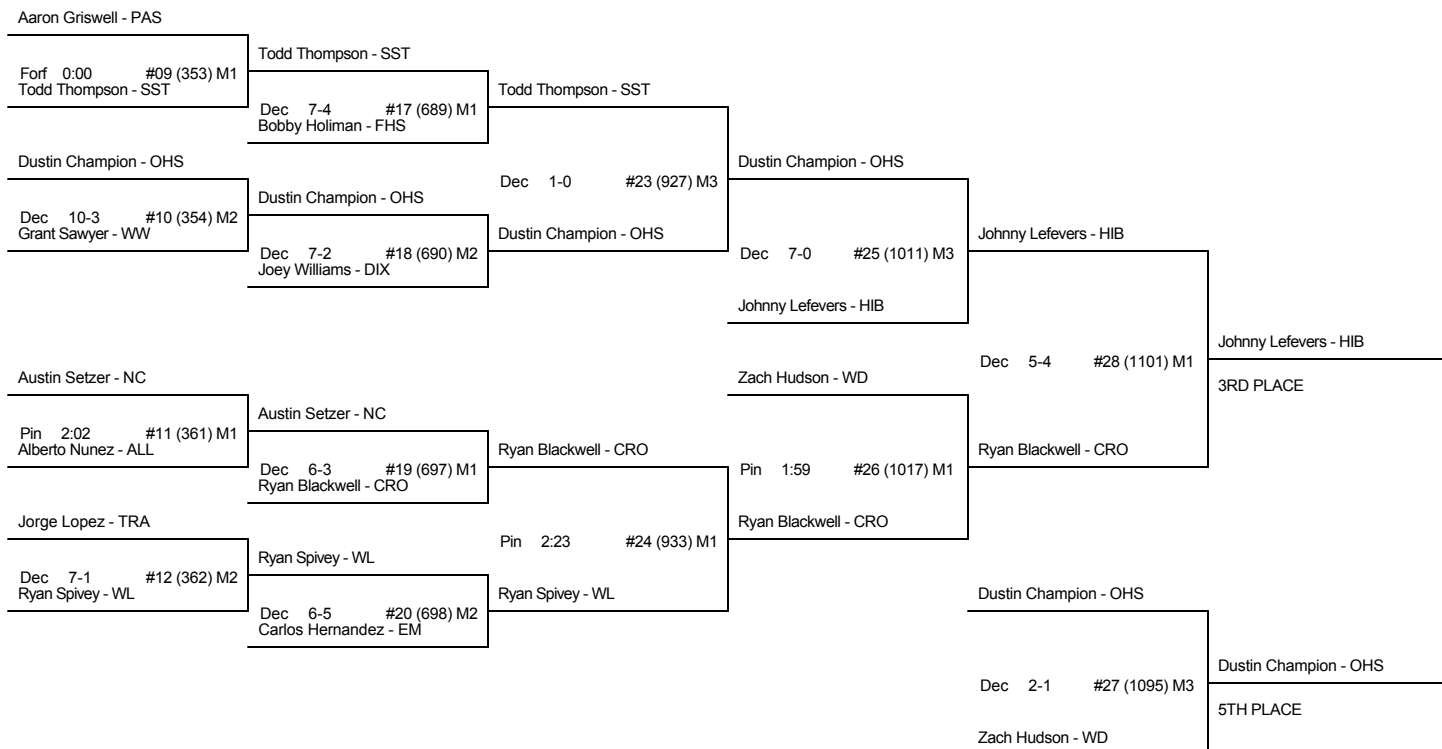

CN FIRST ROUND

CN SECOND ROUND

CN THIRD ROUND

CN SEMI-FINALS

CN FINALS