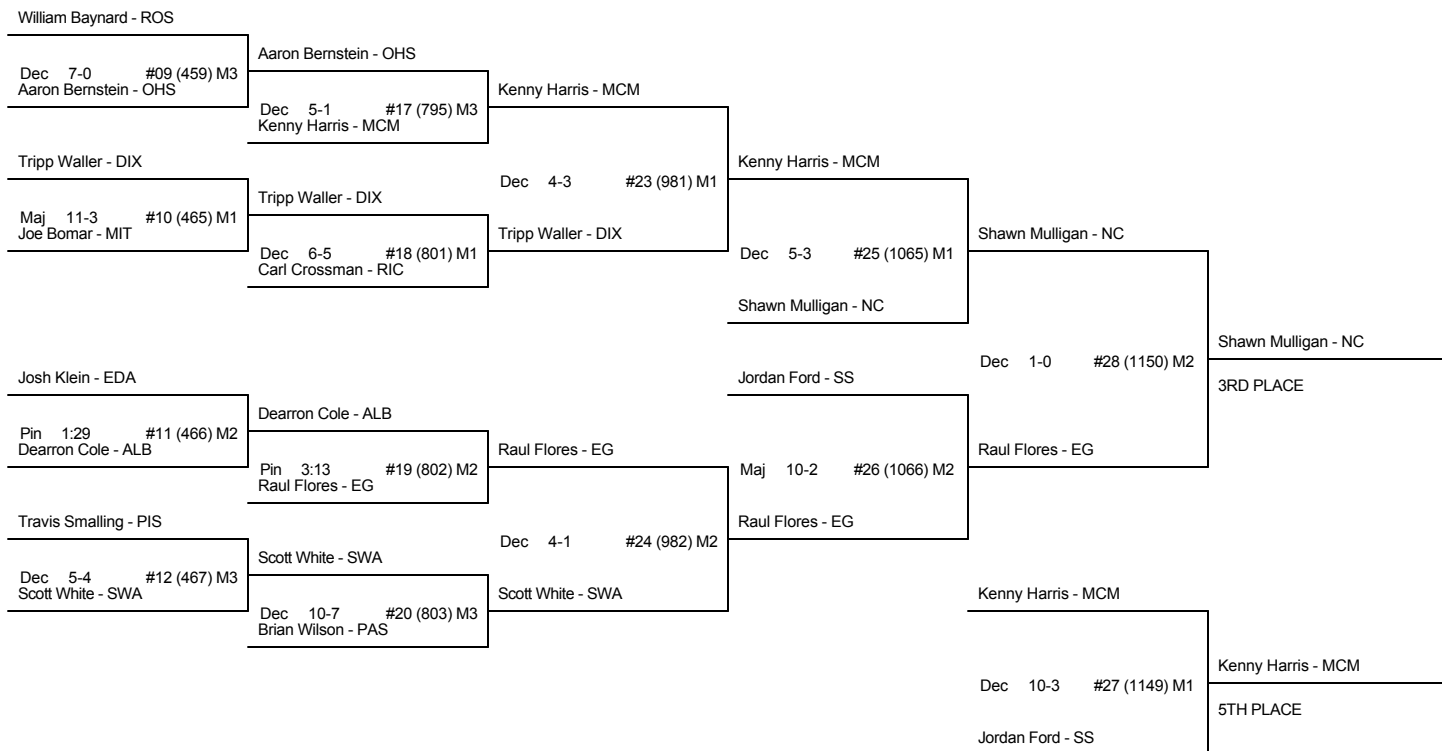

CH SEMI-FINALS

CH FINALS

CN FIRST ROUND

CN SECOND ROUND

CN THIRD ROUND

CN SEMI-FINALS

CN FINALS

CHAMP AND CONS BRACKET - 189 1A2A STATE 2008