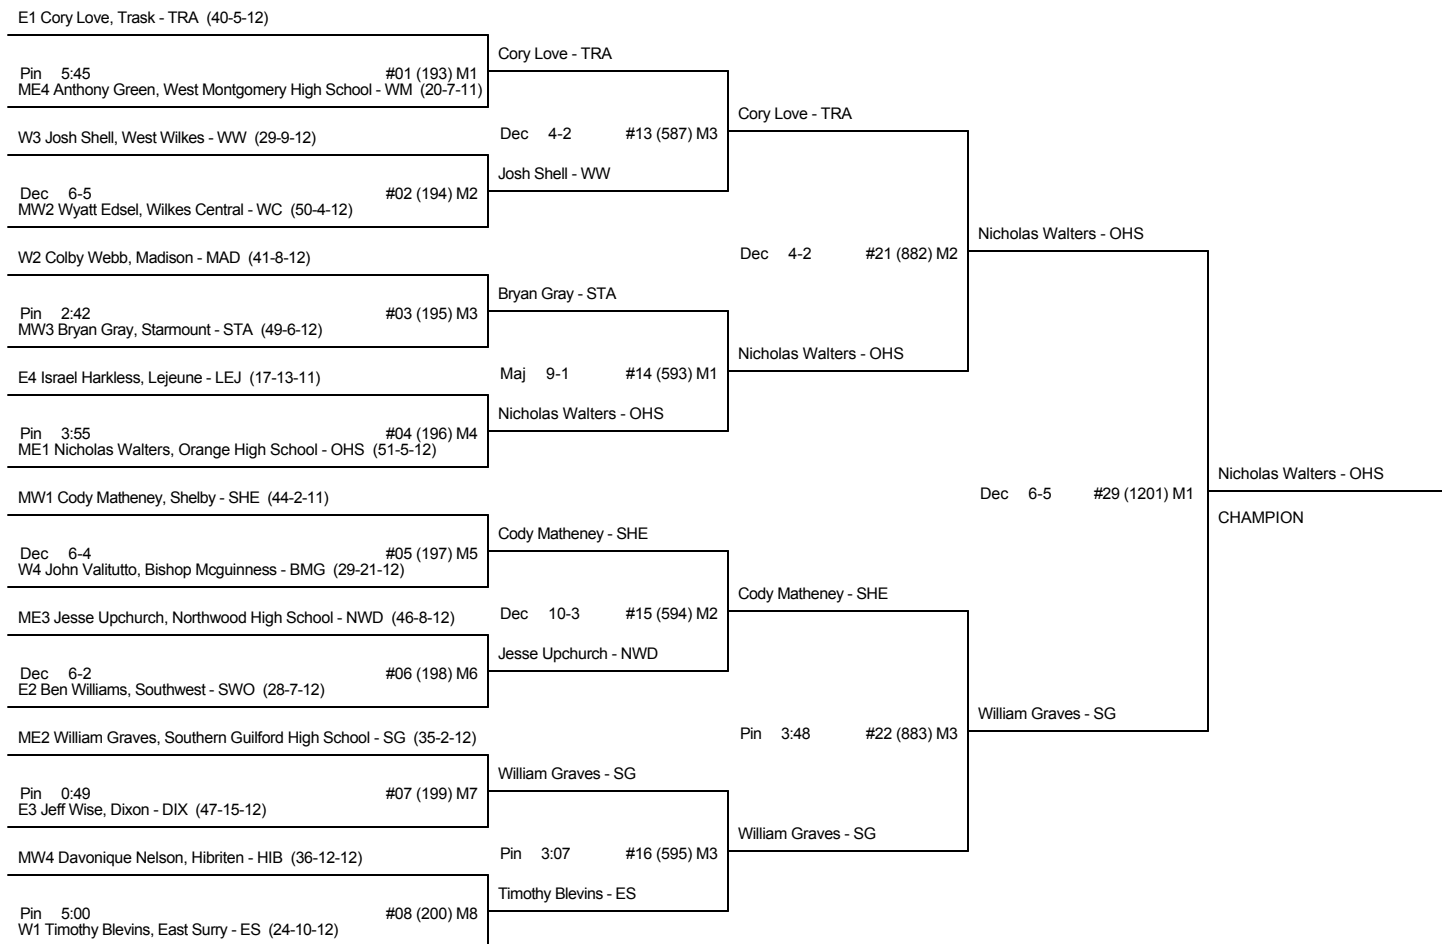

Brad Owens - WL

CHAMP AND CONS BRACKET - 152 1A2A STATE 2008

CH FIRST ROUND

CH QUARTER-FINALS

CH SEMI-FINALS

CH FINALS

CN FIRST ROUND

CN SECOND ROUND