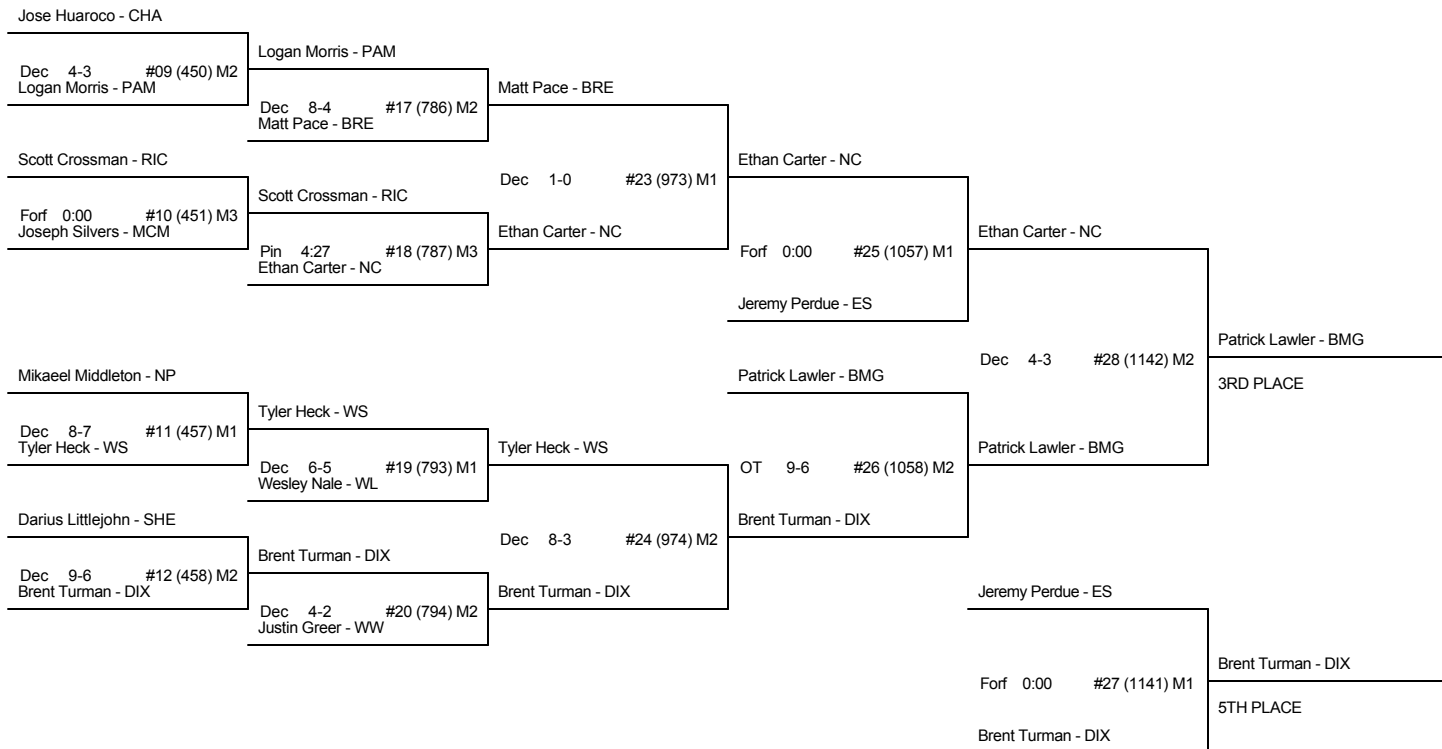

CN FIRST ROUND

CN SECOND ROUND

CN THIRD ROUND

CN SEMI-FINALS

CN FINALS