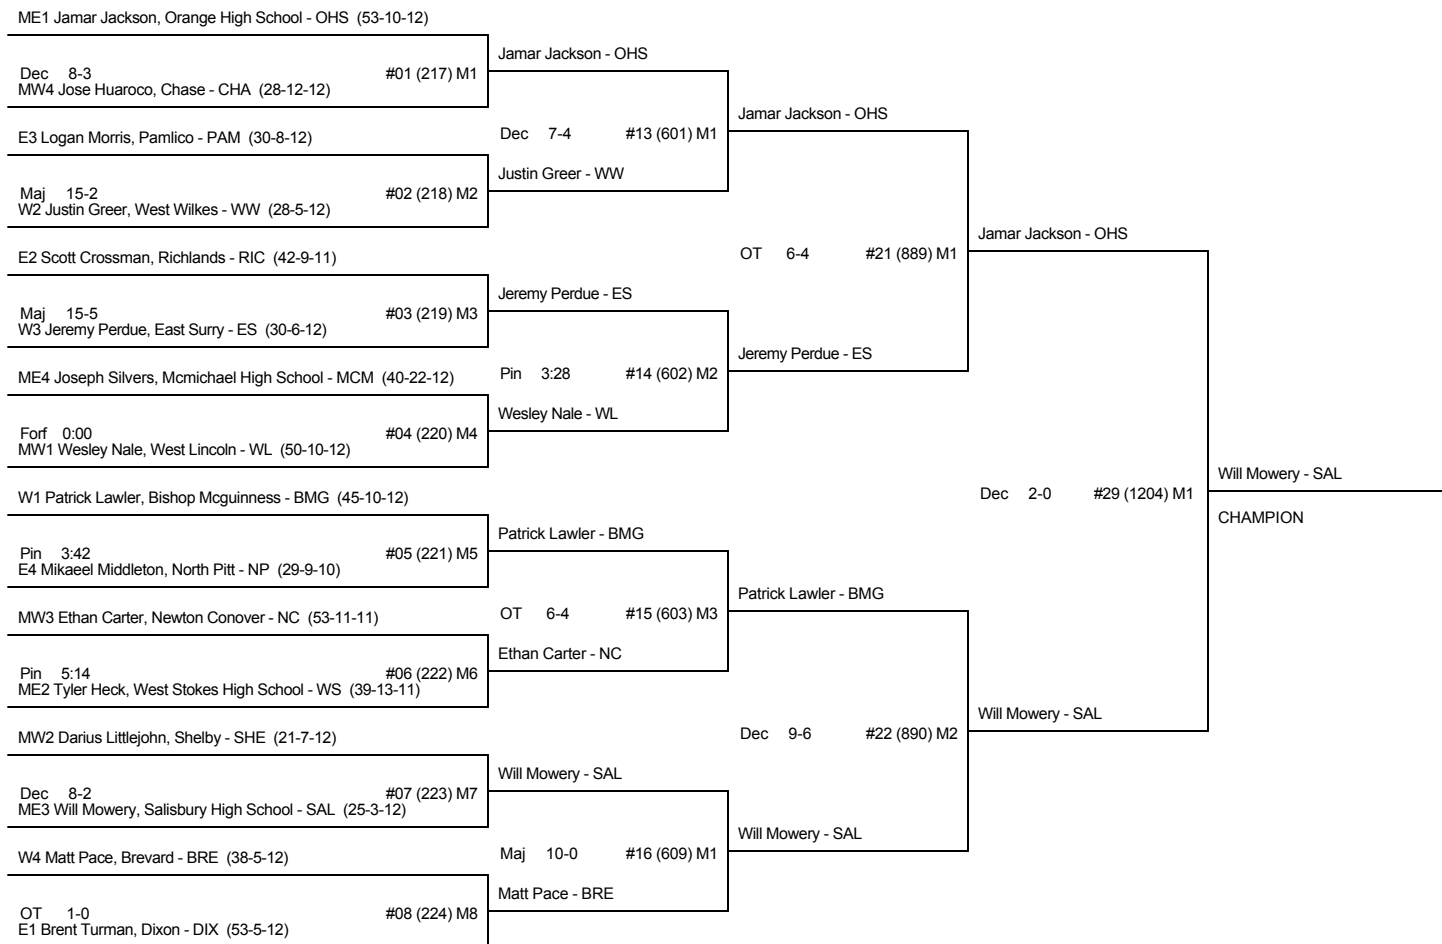

CN THIRD ROUND

CN SEMI-FINALS

CN FINALS

CHAMP AND CONS BRACKET - 160 1A2A STATE 2008

CH FIRST ROUND

CH QUARTER-FINALS

CH SEMI-FINALS

CH FINALS