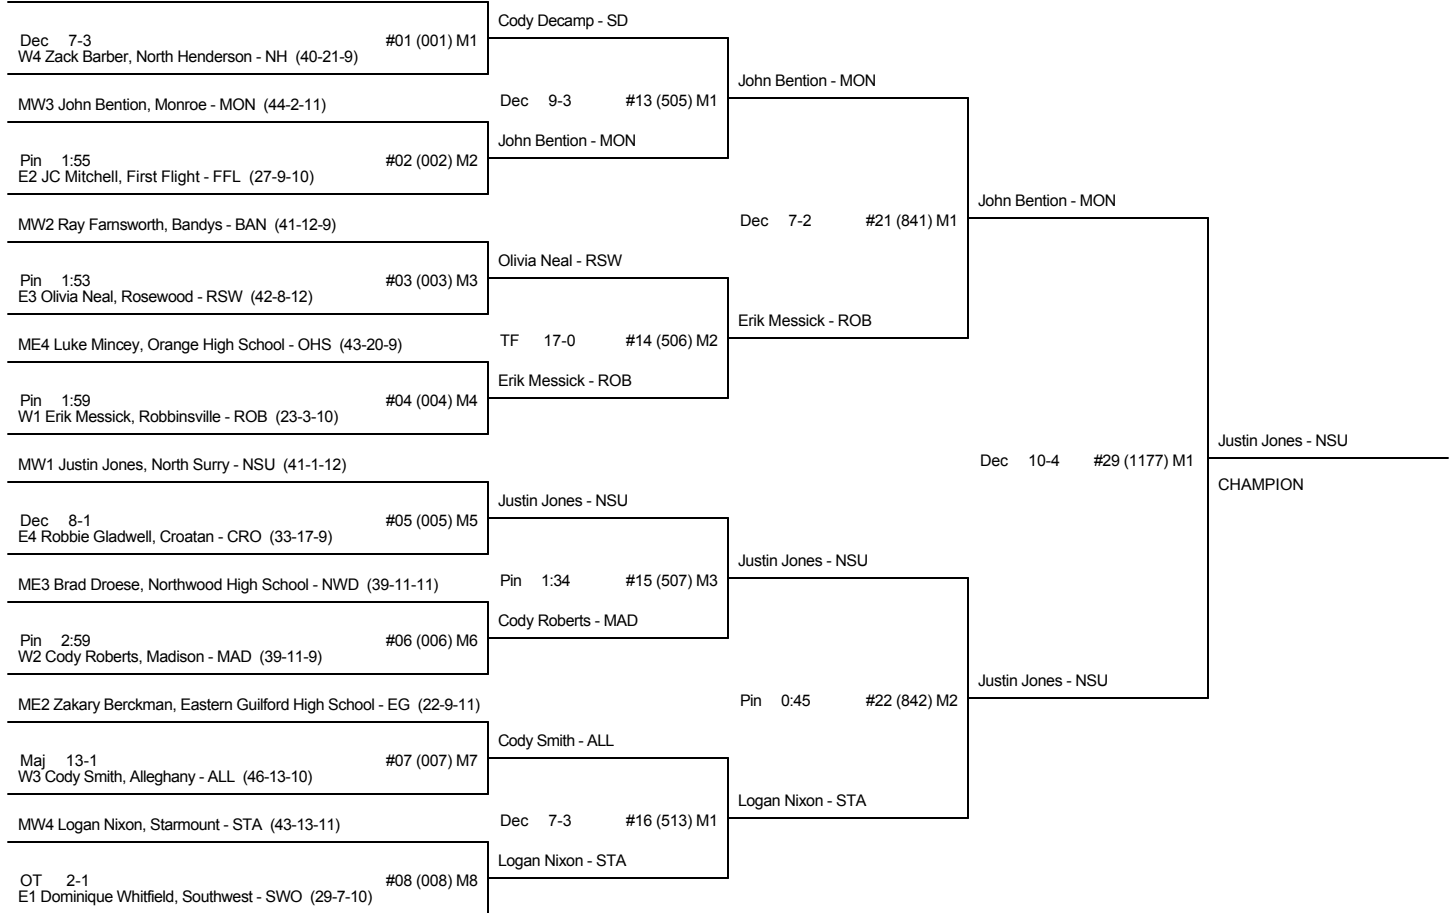

CHAMP AND CONS BRACKET - 103 1A2A STATE 2008

CH FIRST ROUND

CH QUARTER-FINALS

CH SEMI-FINALS

CH FINALS

ME1 Cody Decamp, South Davidson High School - SD (35-11-10)

CN FIRST ROUND

CN SECOND ROUND