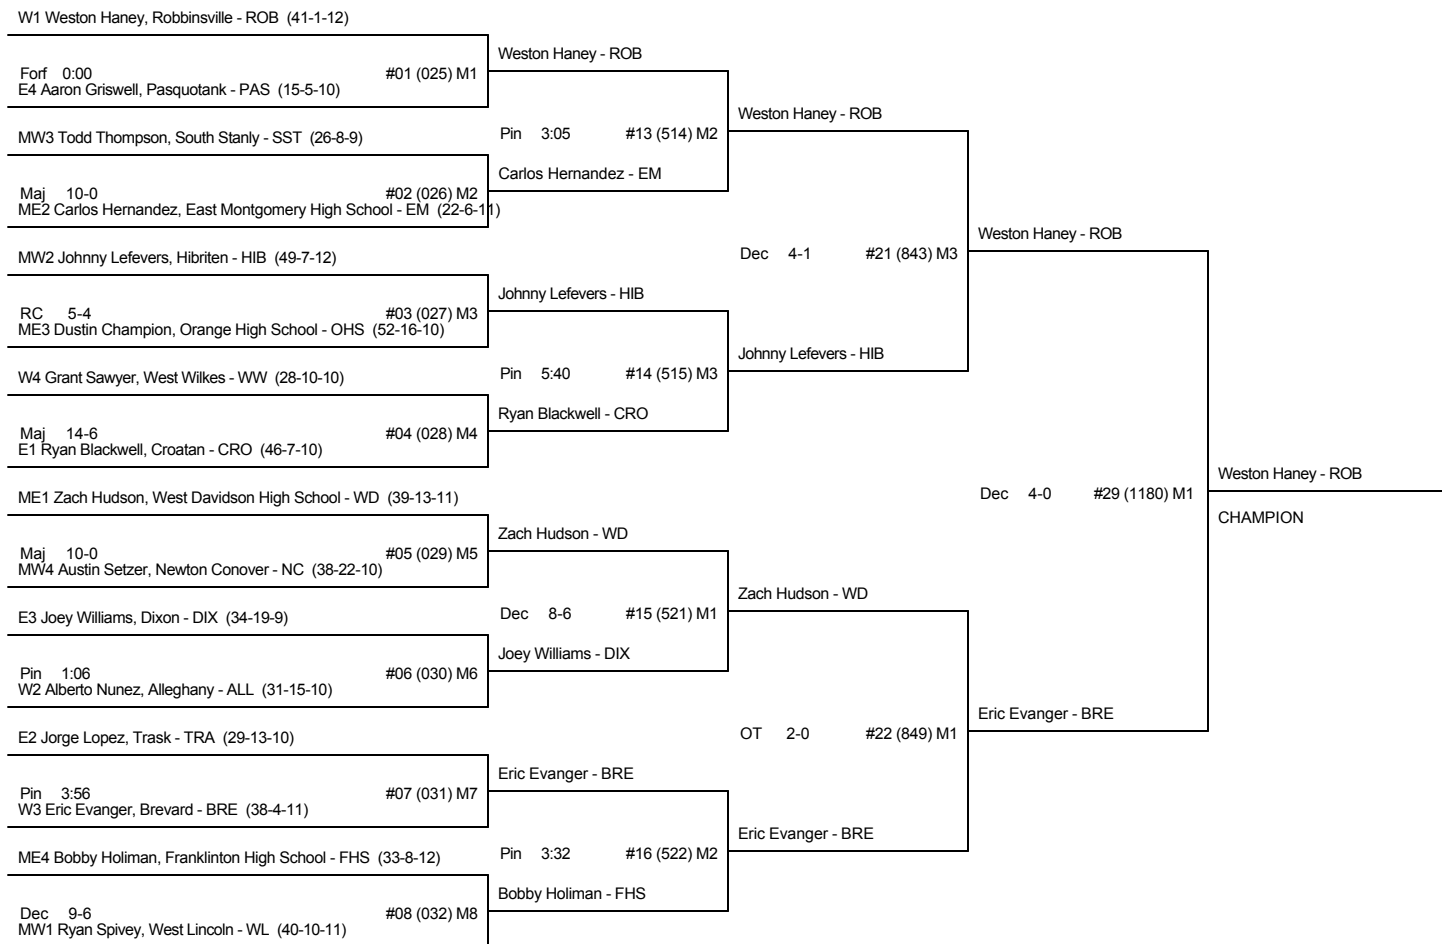

CN THIRD ROUND

CN SEMI-FINALS

CN FINALS

CHAMP AND CONS BRACKET - 112 1A2A STATE 2008

CH FIRST ROUND

CH QUARTER-FINALS

CH SEMI-FINALS

CH FINALS