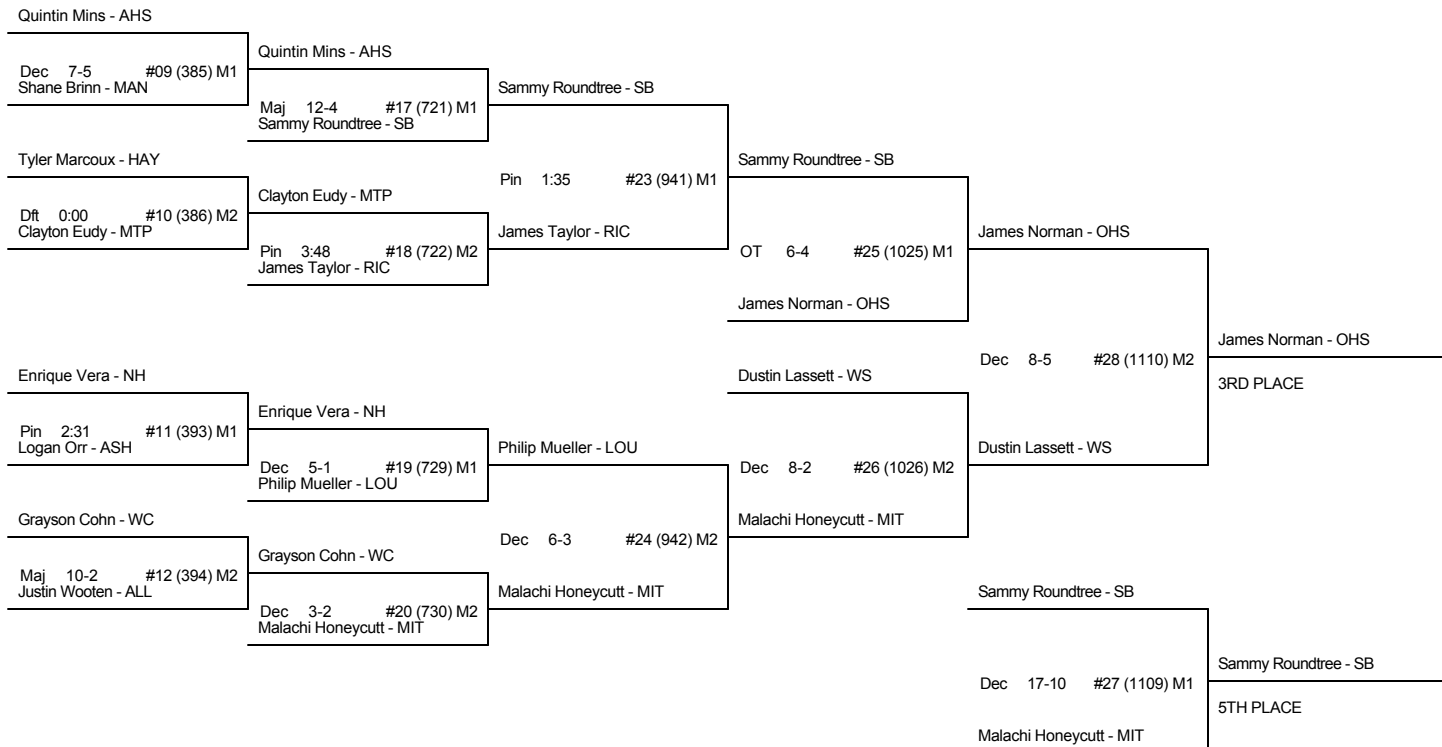

CN FIRST ROUND

CN SECOND ROUND

CN THIRD ROUND

CN SEMI-FINALS

CN FINALS