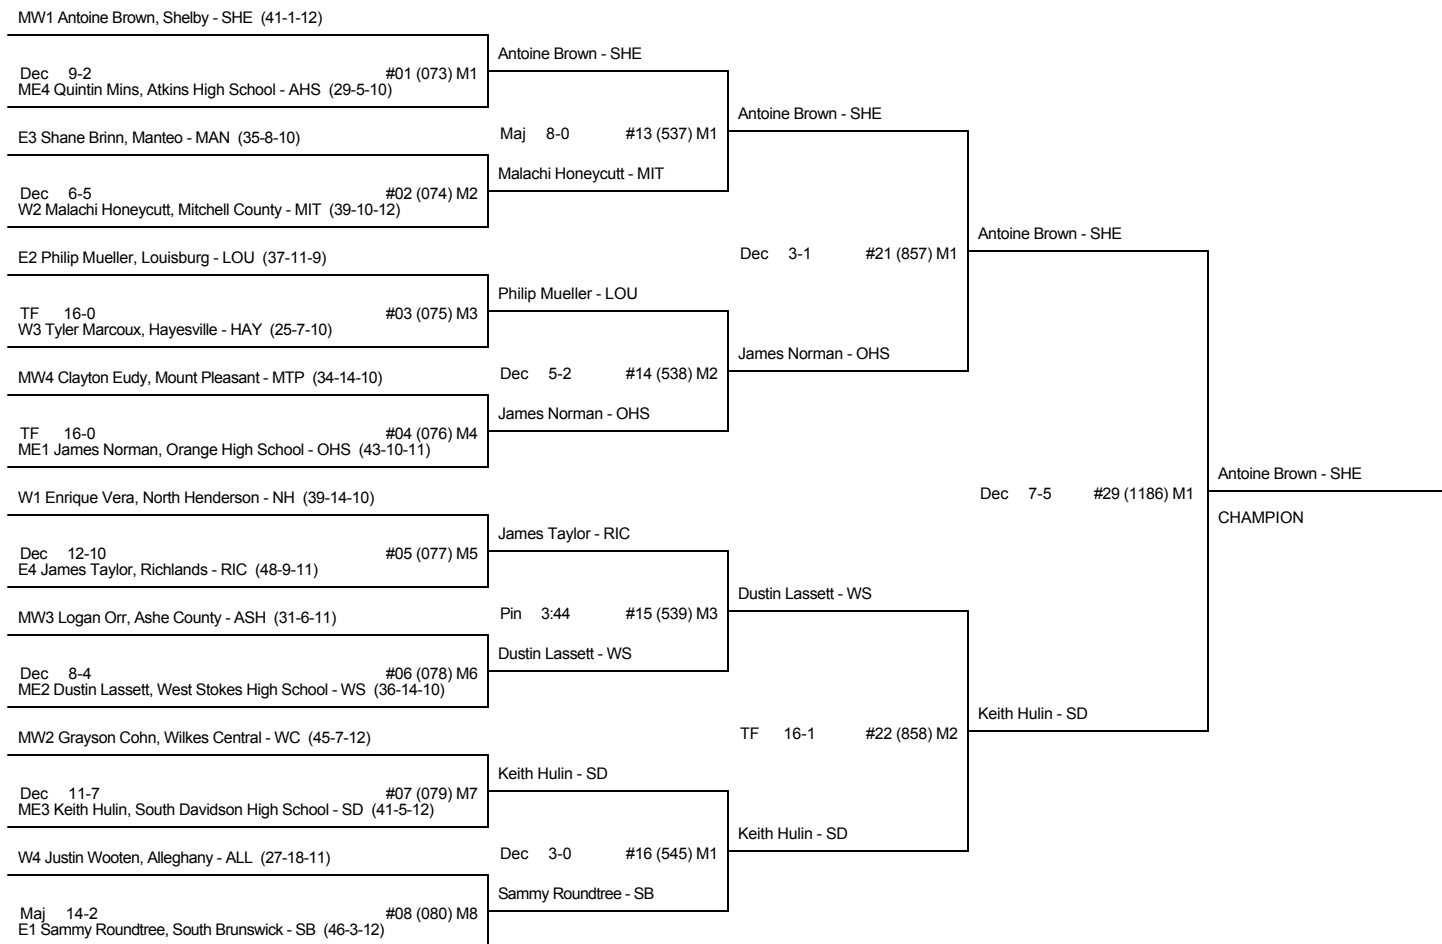

CHAMP AND CONS BRACKET - 125 1A2A STATE 2008

CH FIRST ROUND

CH QUARTER-FINALS

CH SEMI-FINALS

CH FINALS