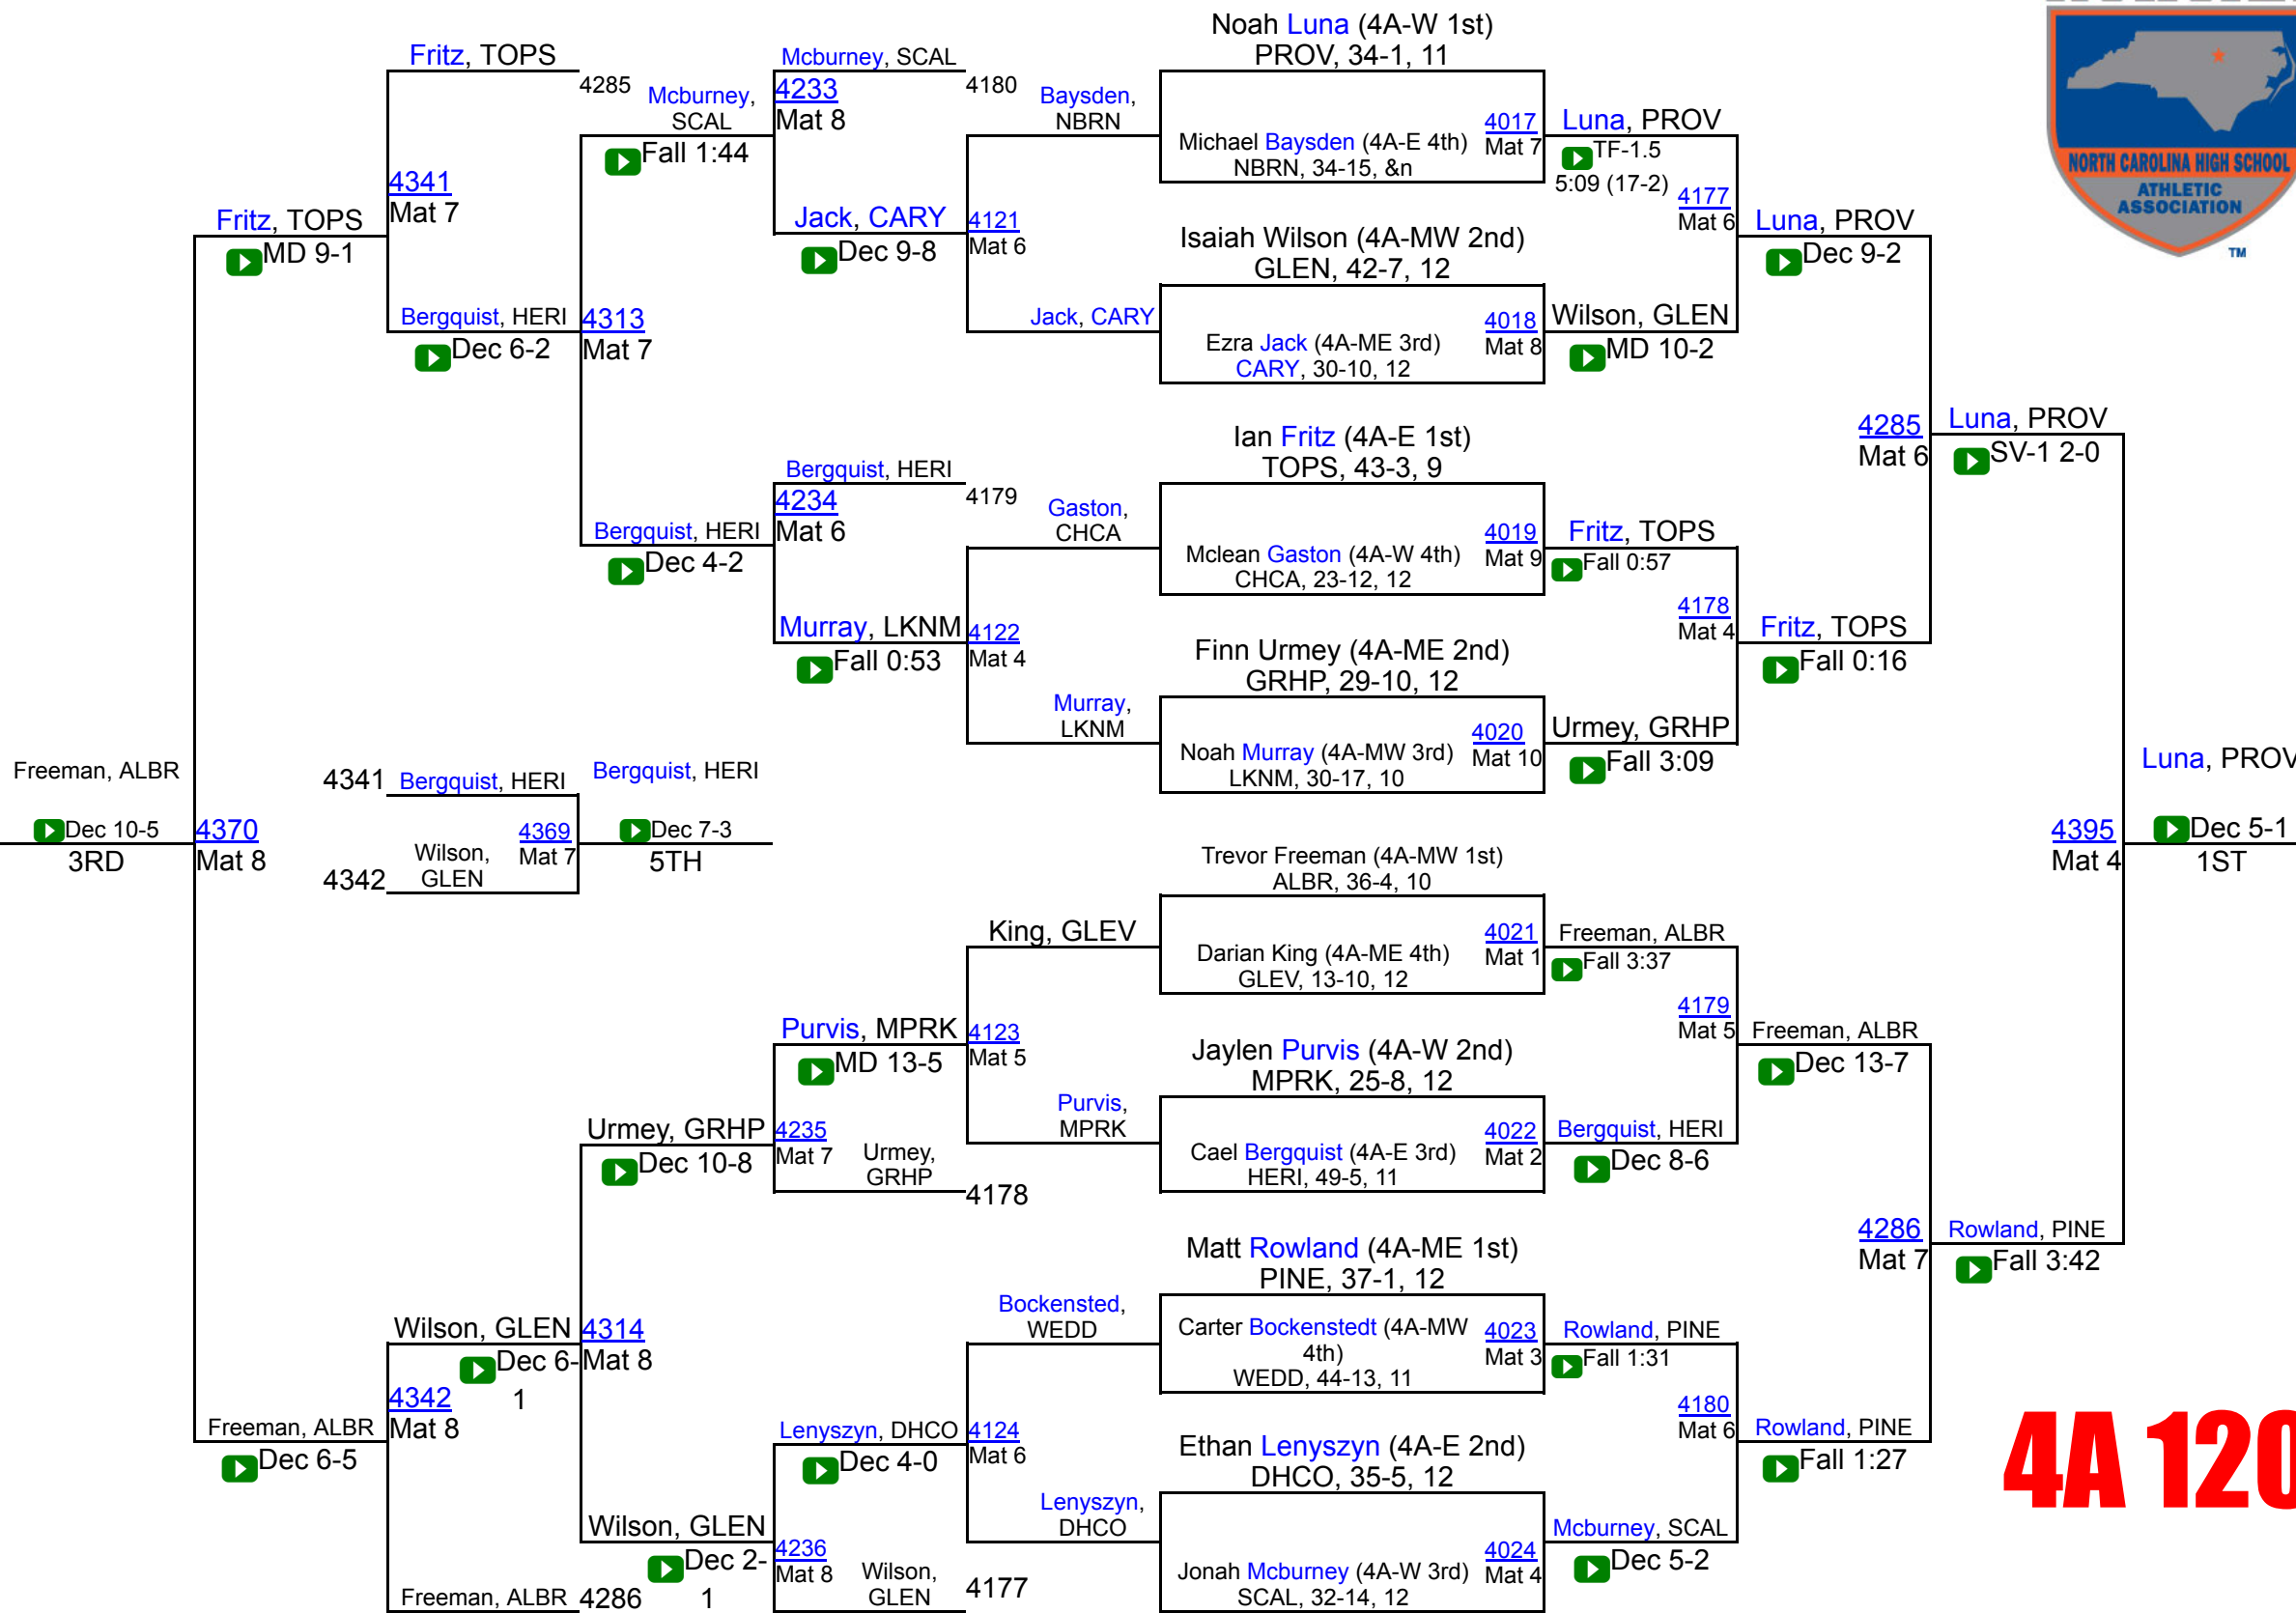

NCHSAA State Championships

4A 120