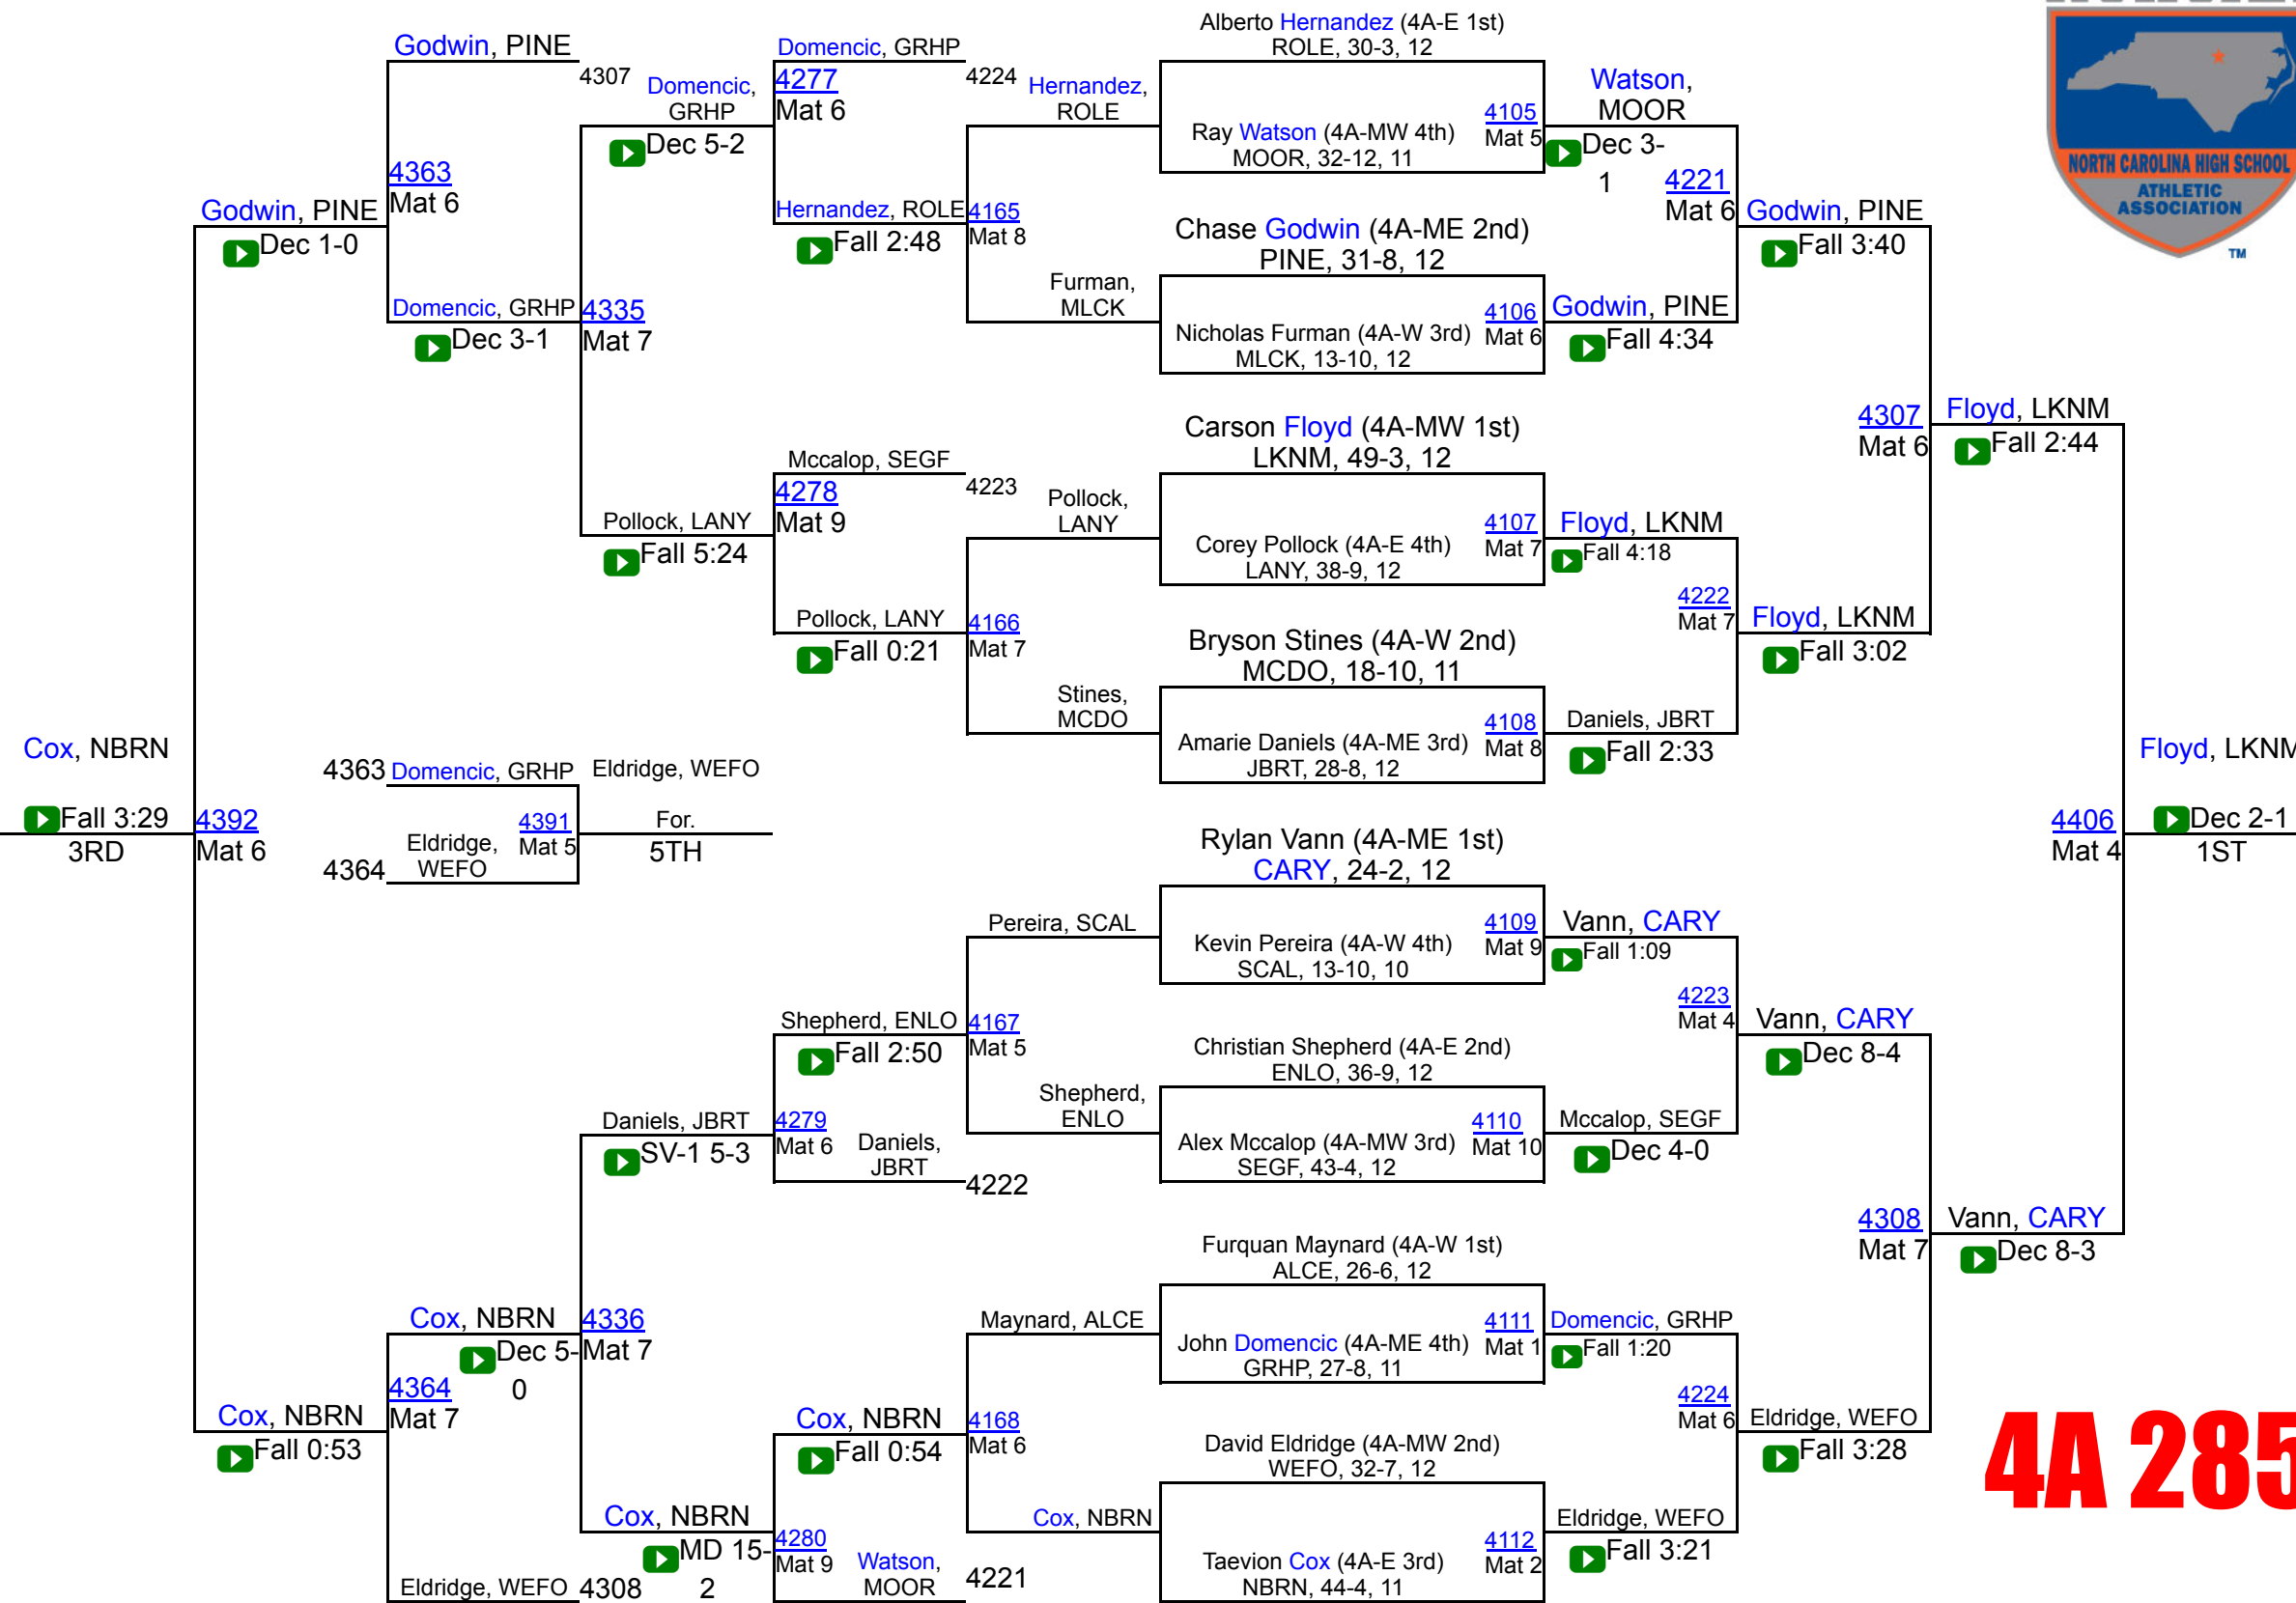

NCHSAA State Championships

4A 285