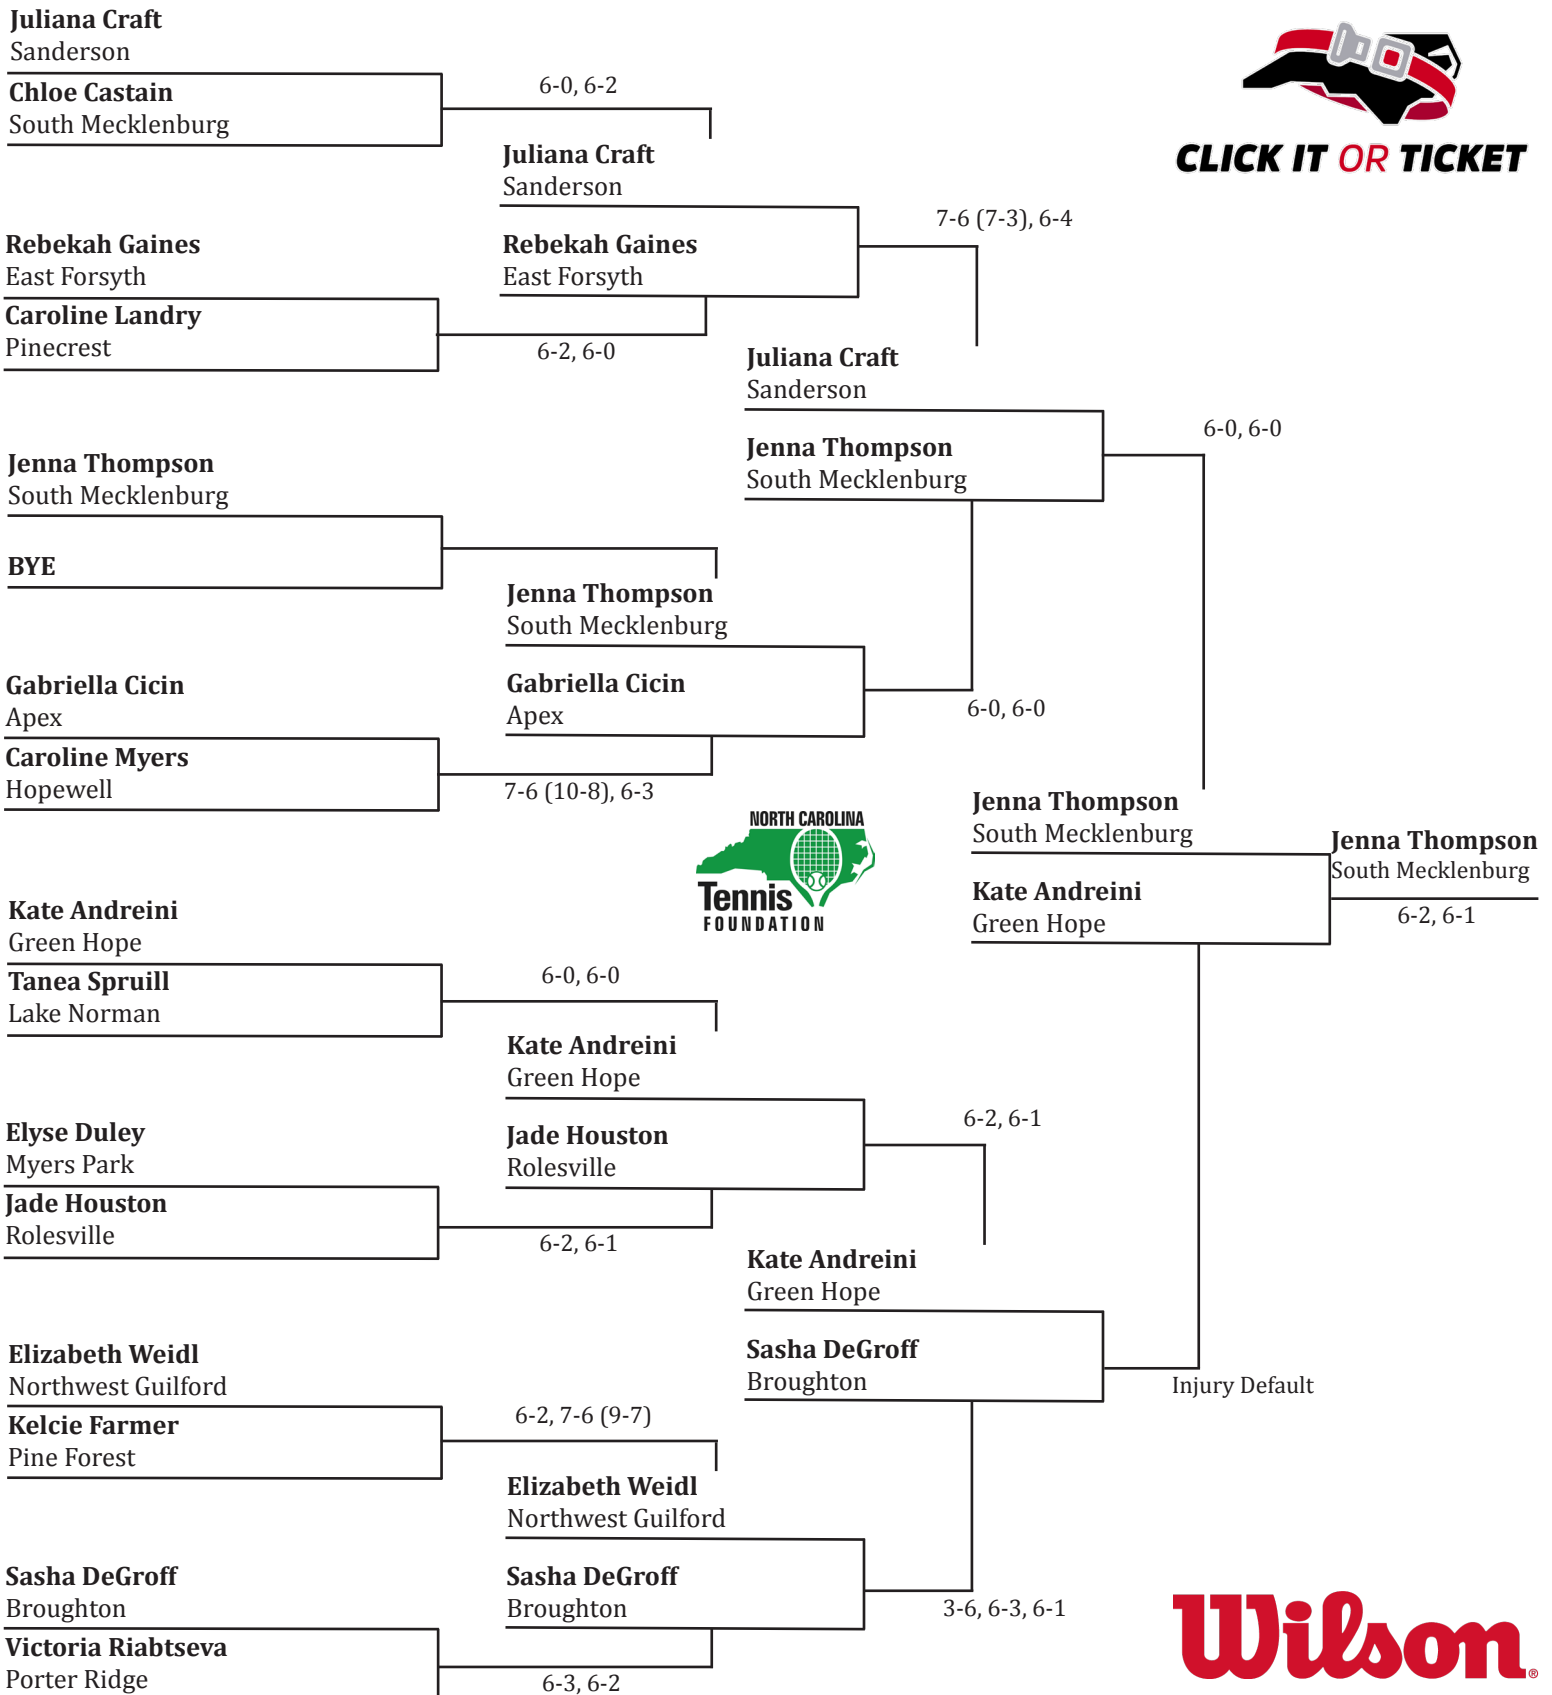

CLICK IT OR TICKET