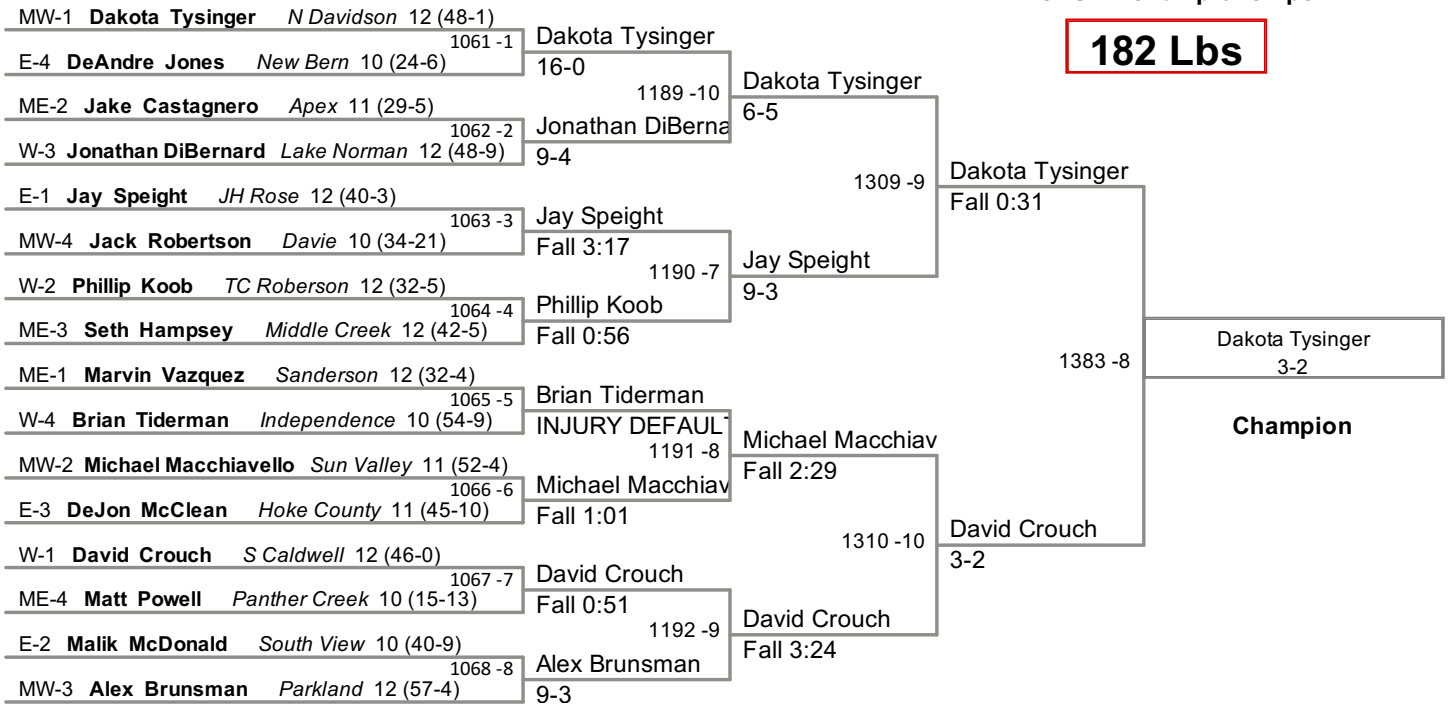

2012 4A Wrestling
NCHSAA Championships

152 Lbs

2012 4A Wrestling
NCHSAA Championships

160 Lbs

2012 4A Wrestling
NCHSAA Championships

170 Lbs

2012 4A Wrestling
NCHSAA Championships

182 Lbs