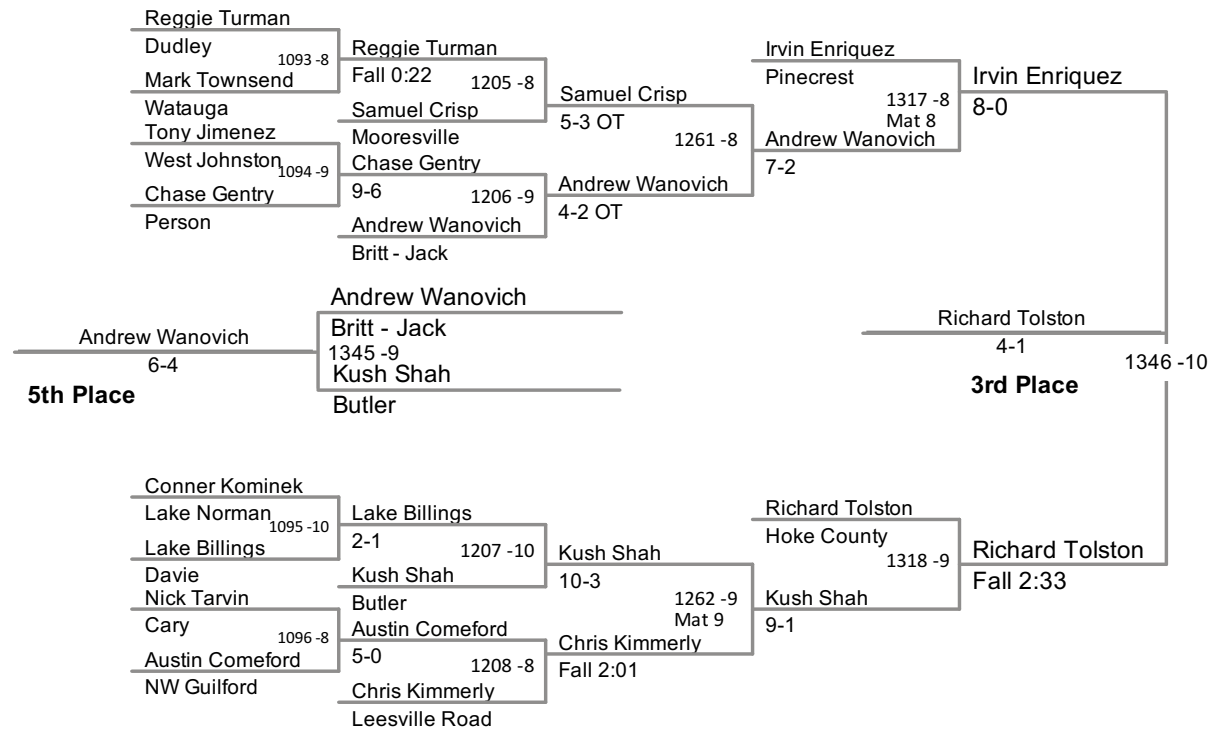

2012 4A Wrestling
NCHSAA Championships

106 Lbs

2012 4A Wrestling
NCHSAA Championships

113 Lbs

2012 4A Wrestling
NCHSAA Championships

138 Lbs

2012 4A Wrestling
NCHSAA Championships

145 Lbs