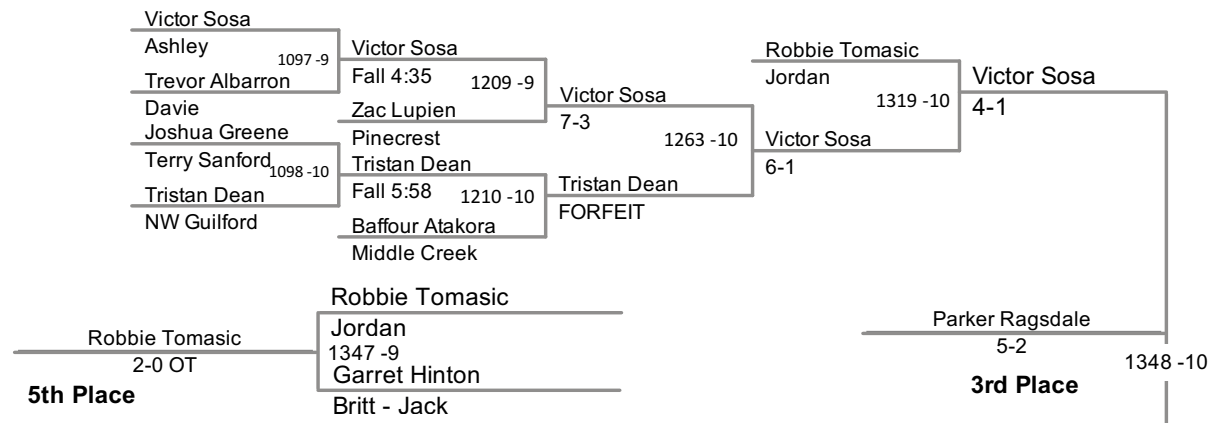

2012 4A Wrestling
NCHSAA Championships

106 Lbs

2012 4A Wrestling
NCHSAA Championships

113 Lbs

2012 4A Wrestling
NCHSAA Championships

138 Lbs

2012 4A Wrestling
NCHSAA Championships

145 Lbs