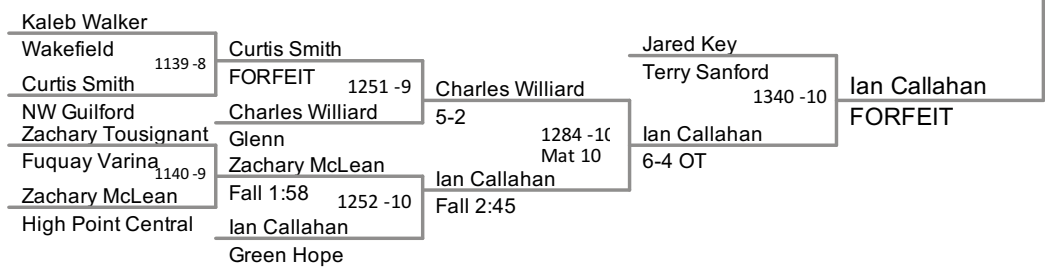

2012 4A Wrestling
NCHSAA Championships

195 Lbs