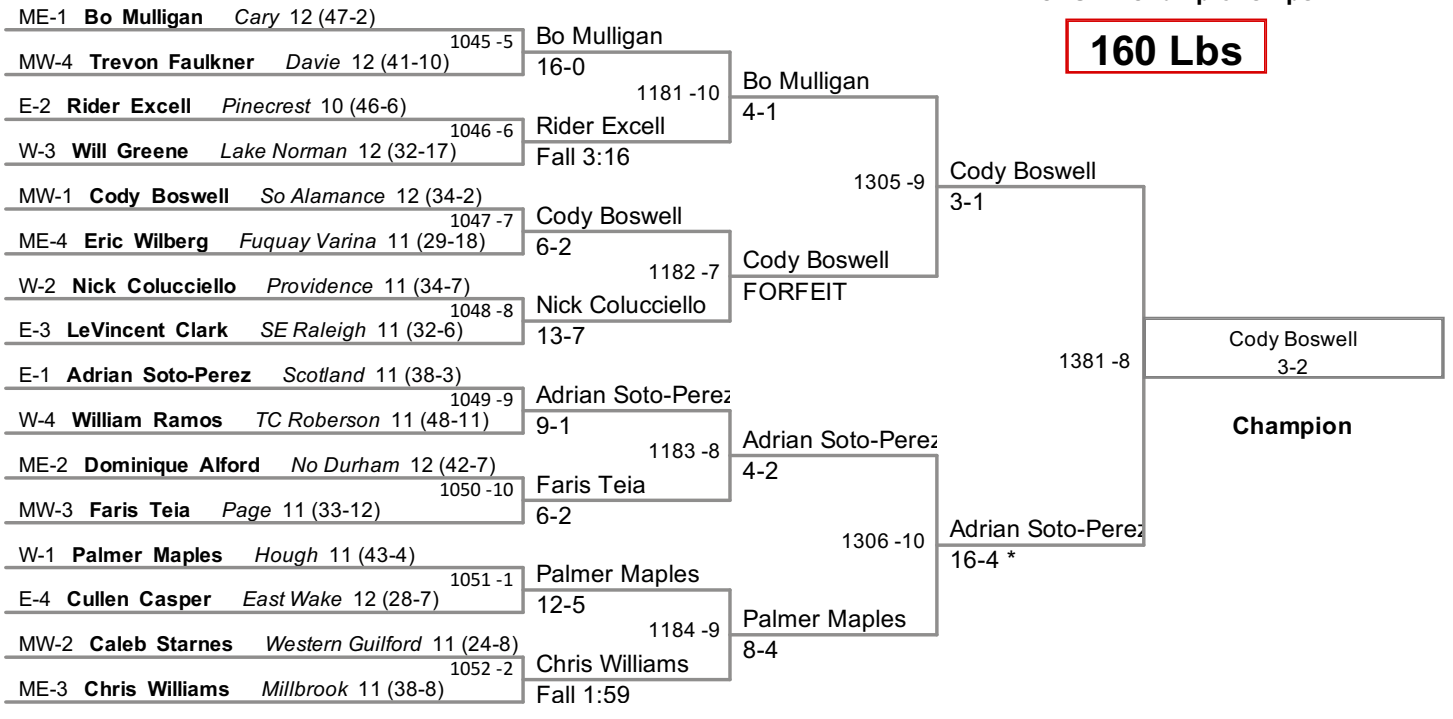

2012 4A Wrestling
NCHSAA Championships

160 Lbs