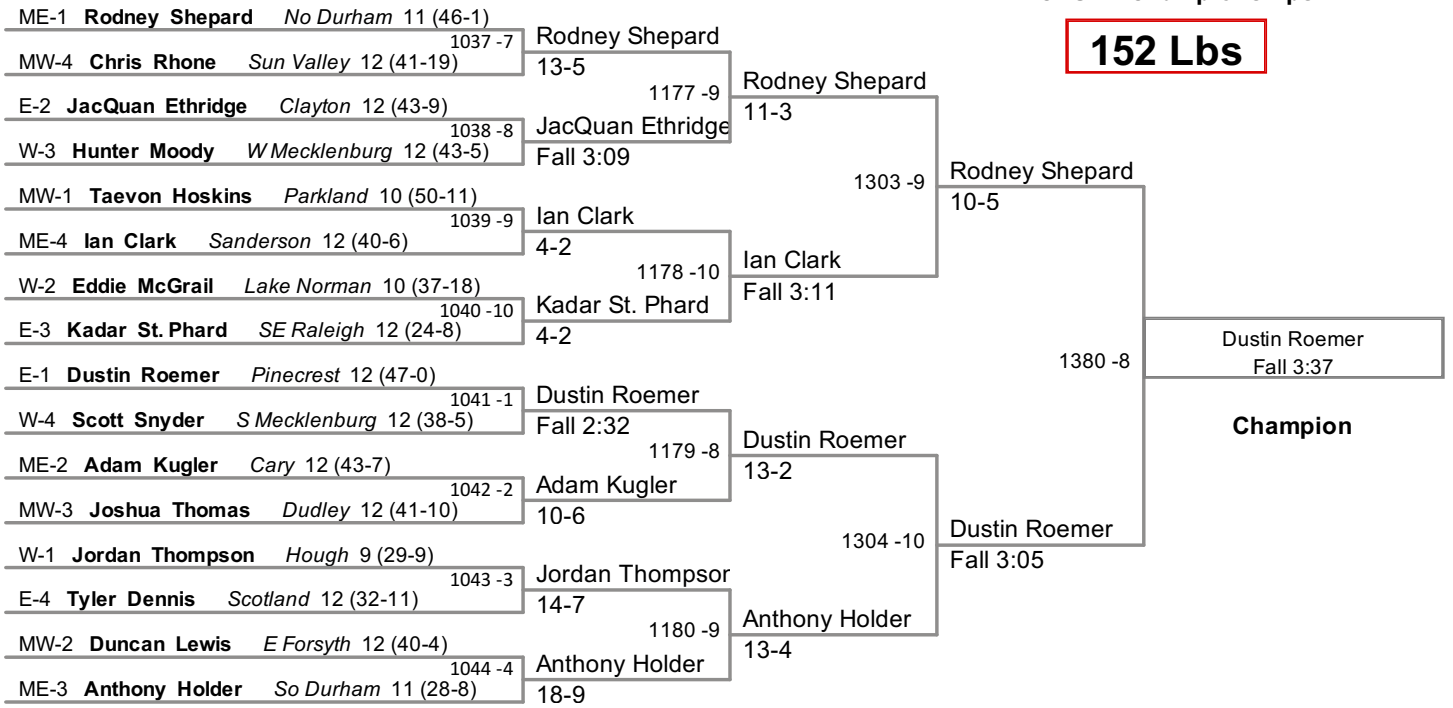

2012 4A Wrestling
NCHSAA Championships

152 Lbs