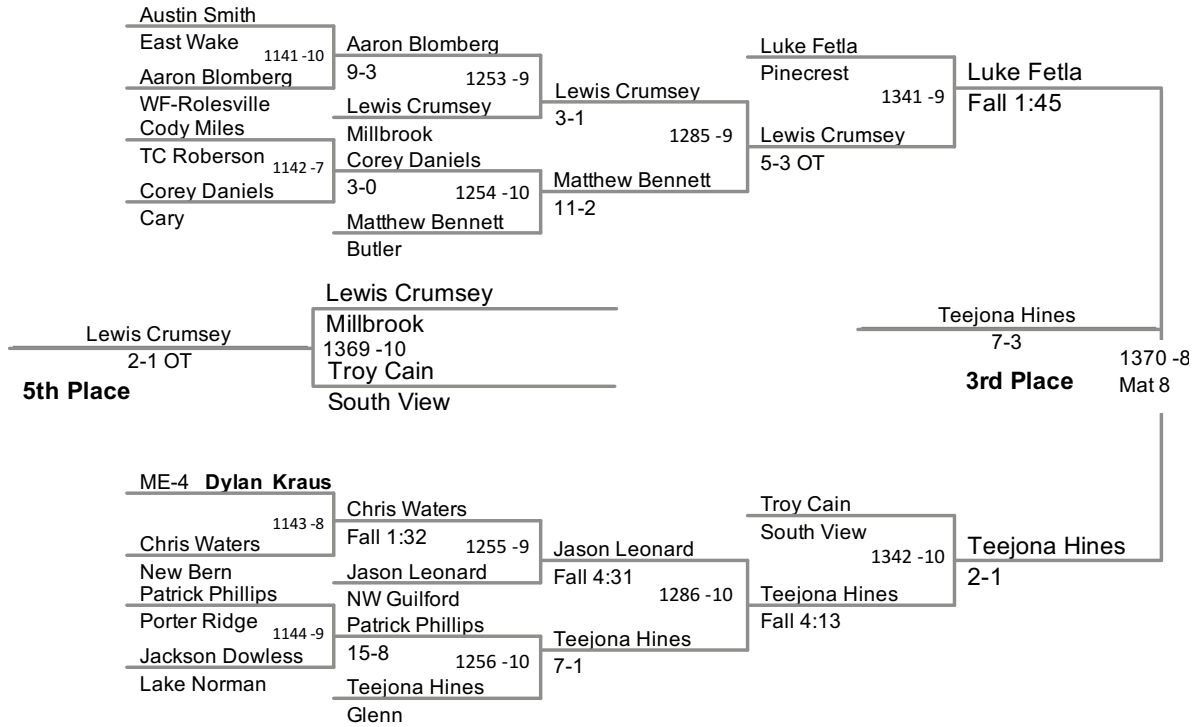

2012 4A Wrestling
NCHSAA Championships

220 Lbs