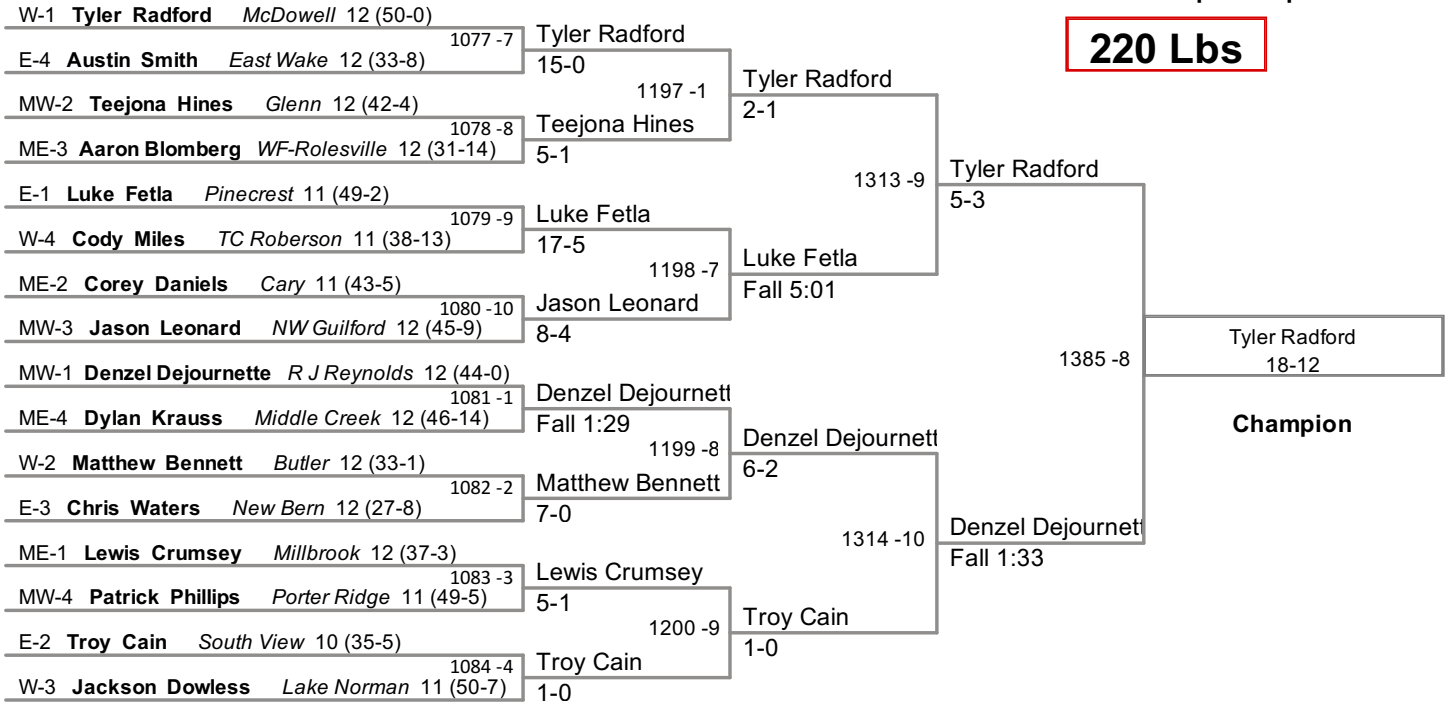

2012 4A Wrestling
NCHSAA Championships

220 Lbs