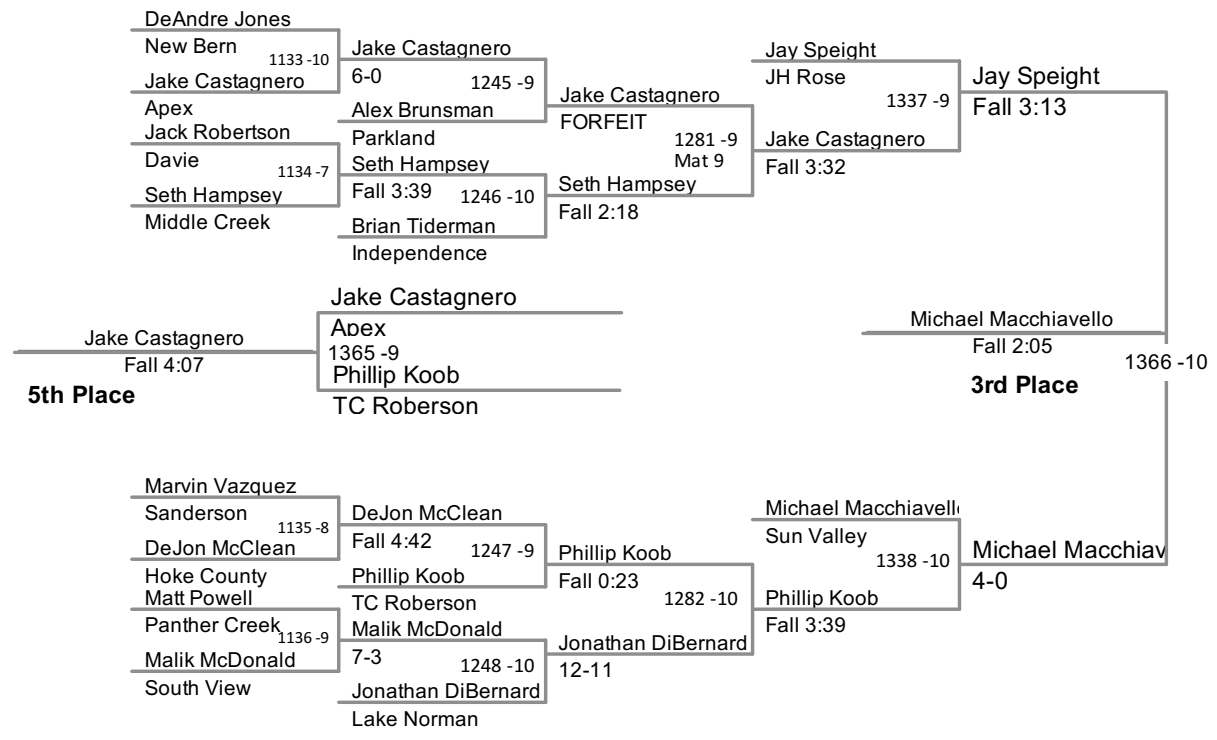

2012 4A Wrestling
NCHSAA Championships

152 Lbs

2012 4A Wrestling
NCHSAA Championships

160 Lbs

2012 4A Wrestling
NCHSAA Championships

170 Lbs

2012 4A Wrestling
NCHSAA Championships

182 Lbs