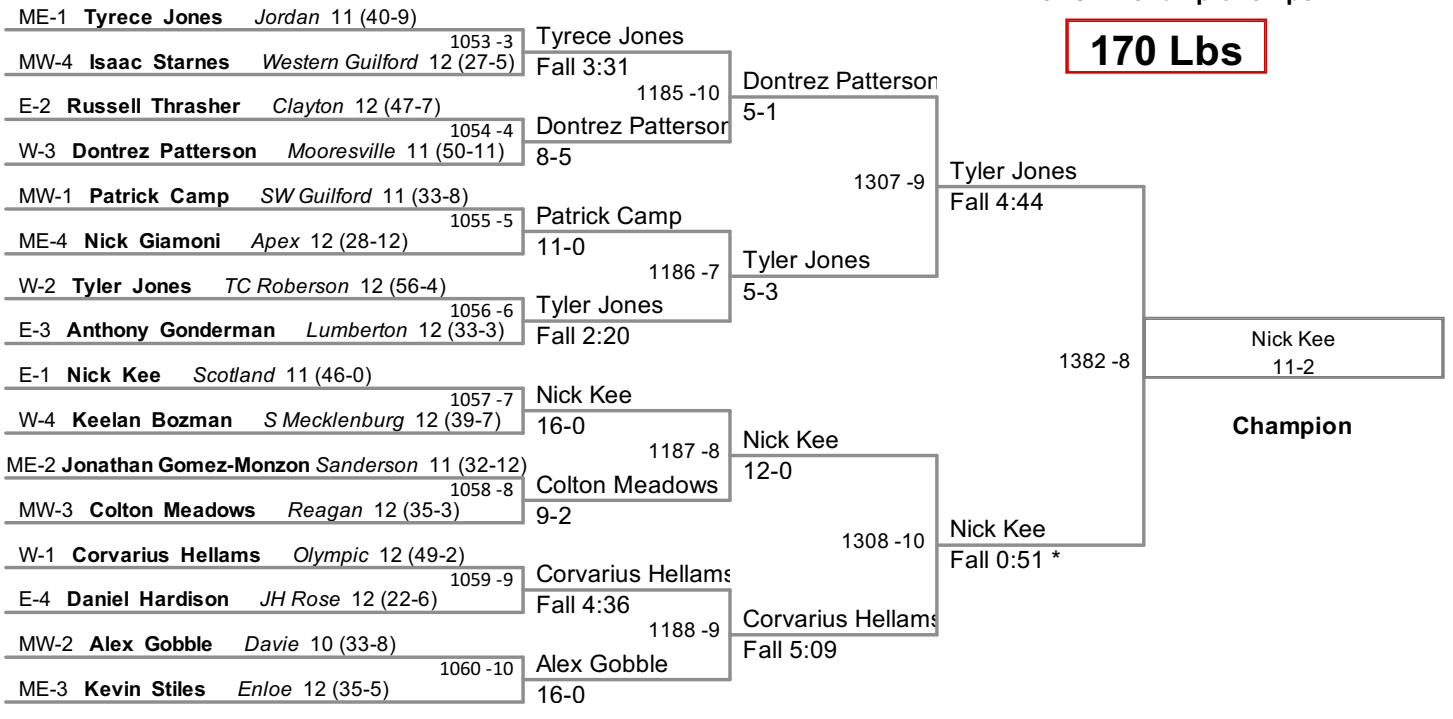

2012 4A Wrestling
NCHSAA Championships

152 Lbs

2012 4A Wrestling
NCHSAA Championships

160 Lbs

2012 4A Wrestling
NCHSAA Championships

170 Lbs

2012 4A Wrestling
NCHSAA Championships

182 Lbs