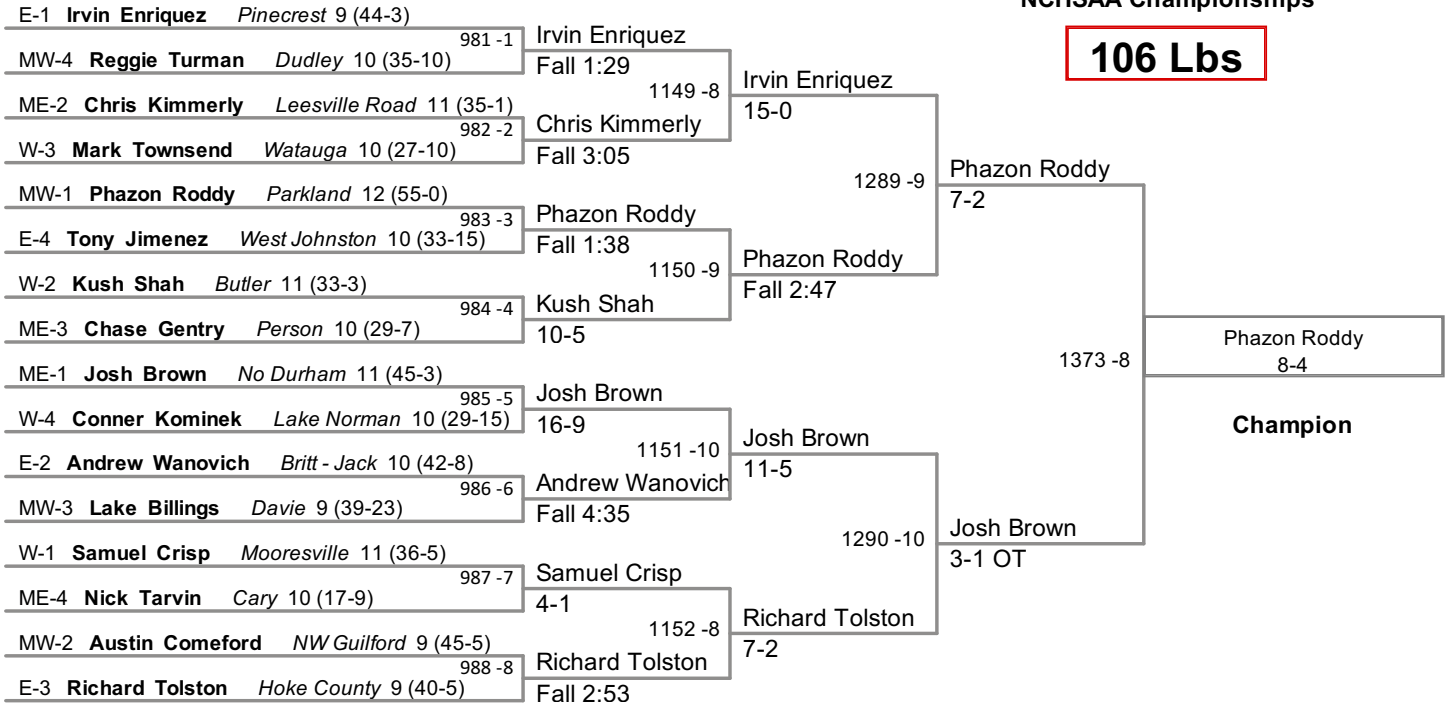

2012 4A Wrestling
NCHSAA Championships

106 Lbs

2012 4A Wrestling
NCHSAA Championships

113 Lbs

2012 4A Wrestling
NCHSAA Championships

138 Lbs

2012 4A Wrestling
NCHSAA Championships

145 Lbs