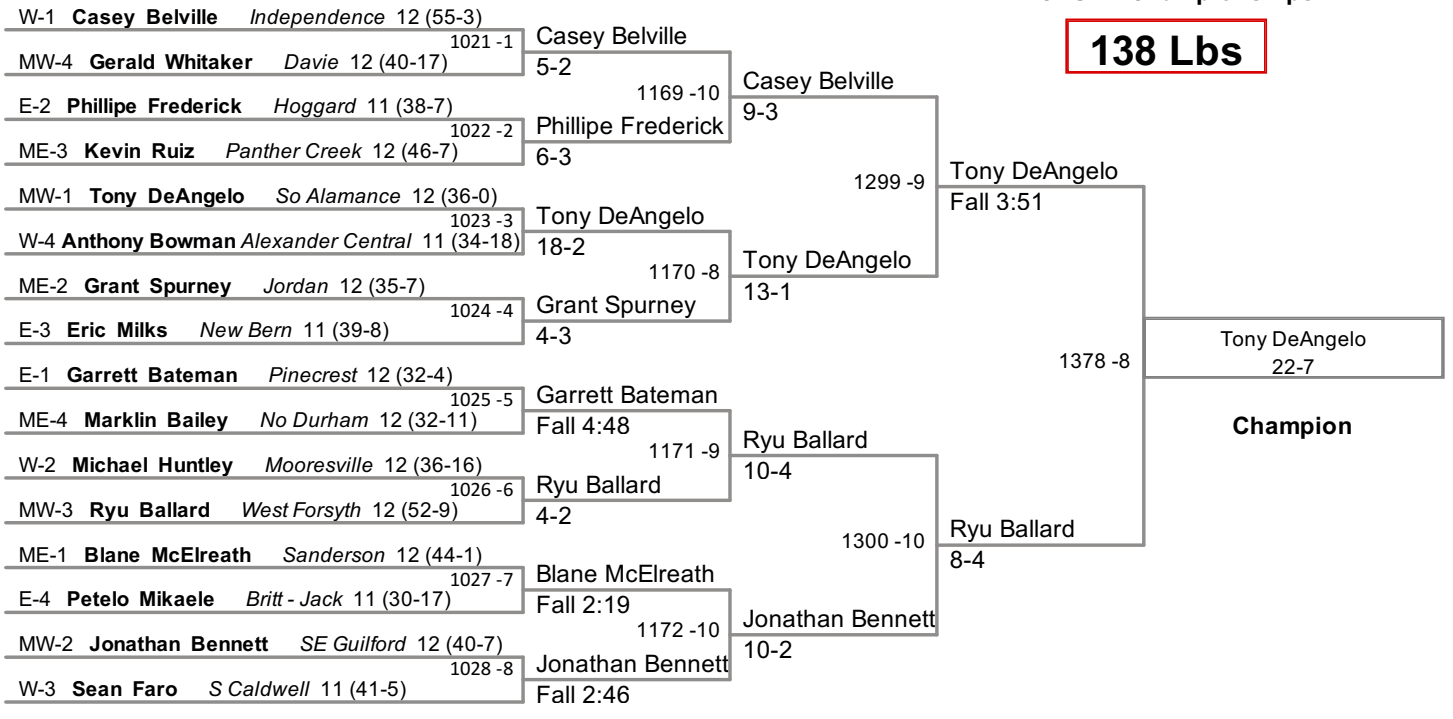

2012 4A Wrestling
NCHSAA Championships

106 Lbs

2012 4A Wrestling
NCHSAA Championships

113 Lbs

2012 4A Wrestling
NCHSAA Championships

138 Lbs

2012 4A Wrestling
NCHSAA Championships

145 Lbs