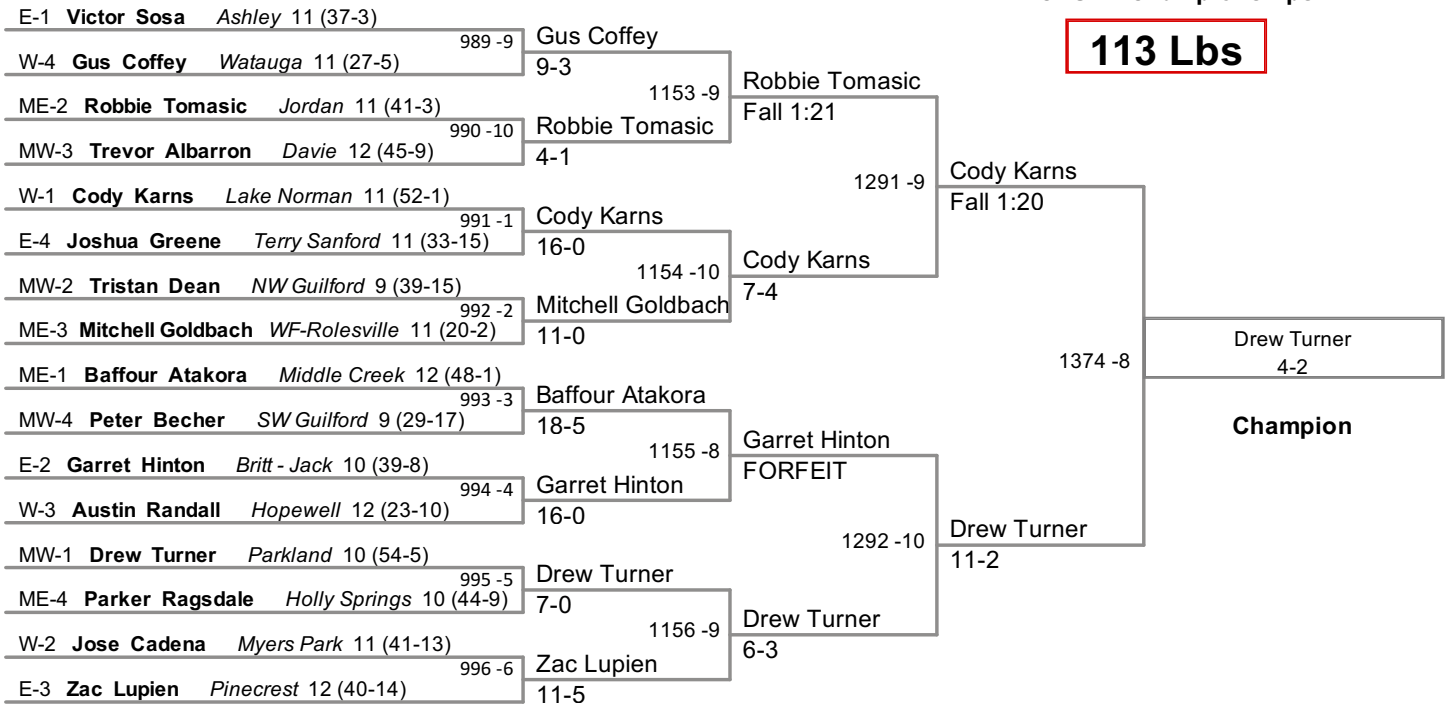

2012 4A Wrestling
NCHSAA Championships

106 Lbs

2012 4A Wrestling
NCHSAA Championships

113 Lbs

2012 4A Wrestling
NCHSAA Championships

138 Lbs

2012 4A Wrestling
NCHSAA Championships

145 Lbs