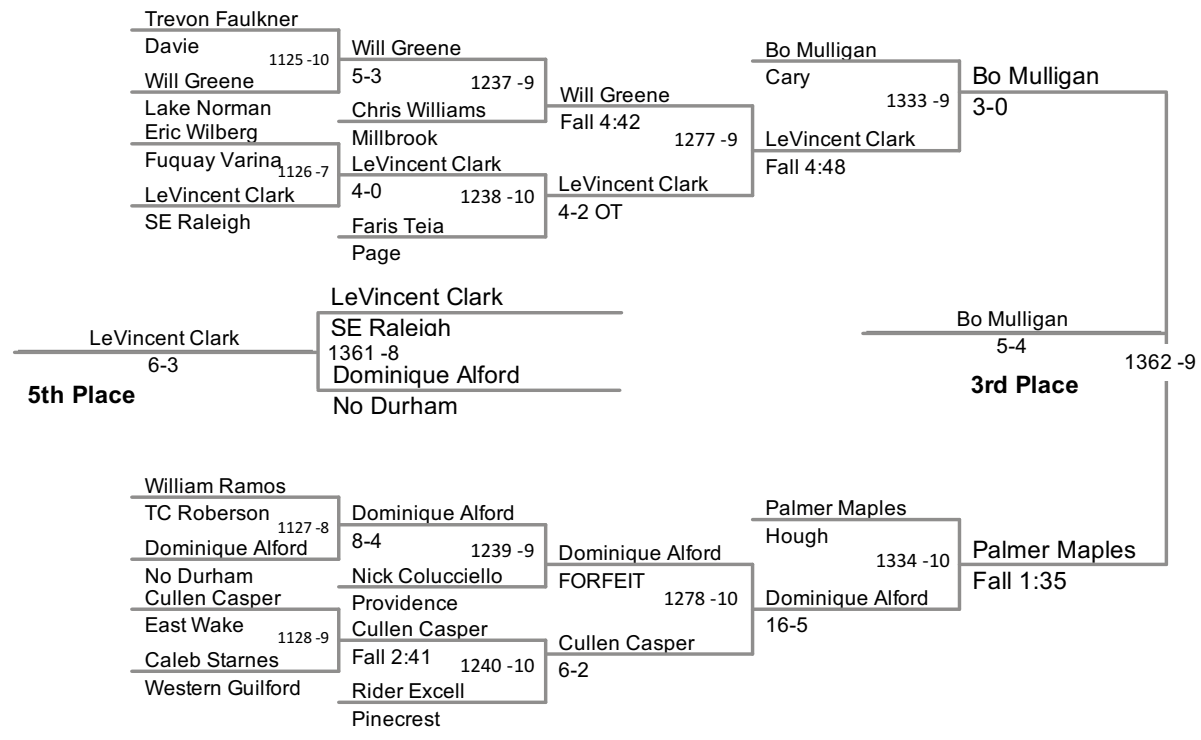

2012 4A Wrestling
NCHSAA Championships

160 Lbs