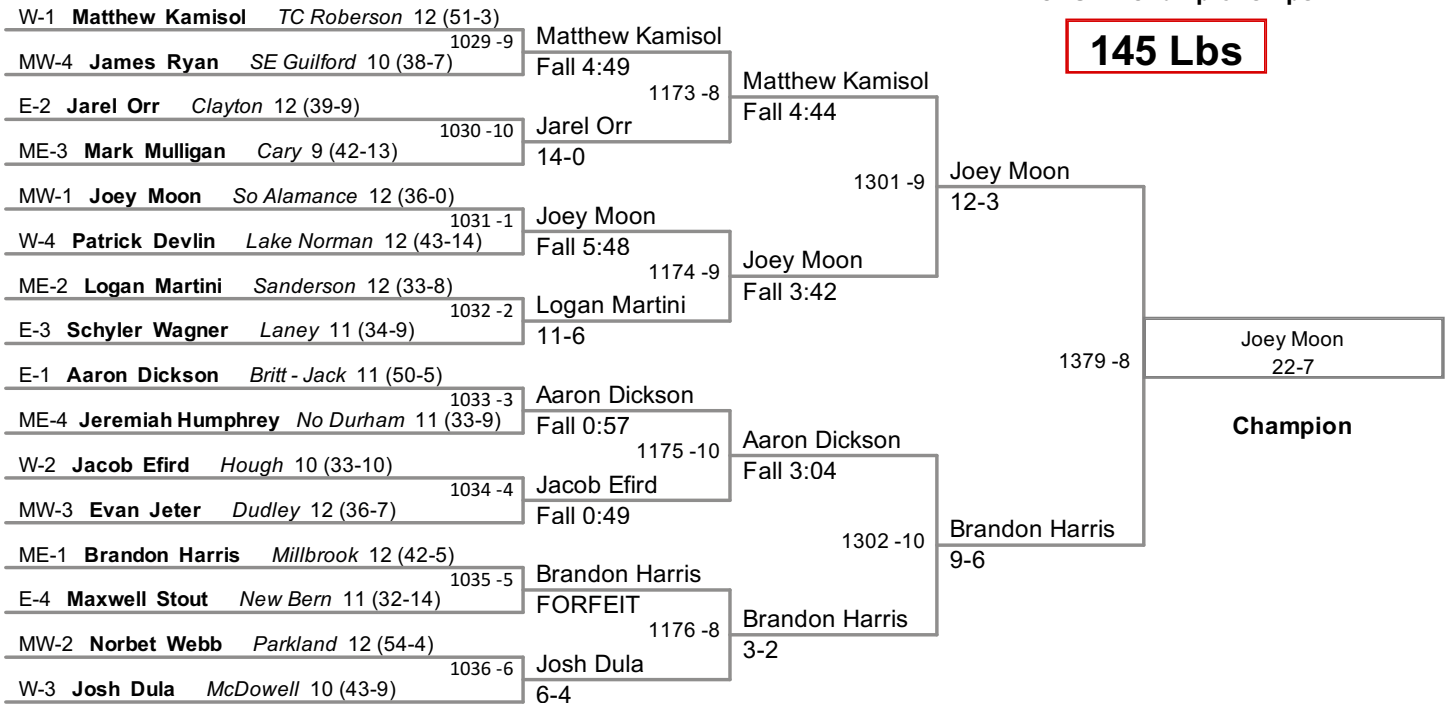

2012 4A Wrestling
NCHSAA Championships

106 Lbs

2012 4A Wrestling
NCHSAA Championships

113 Lbs

2012 4A Wrestling
NCHSAA Championships

138 Lbs

2012 4A Wrestling
NCHSAA Championships

145 Lbs