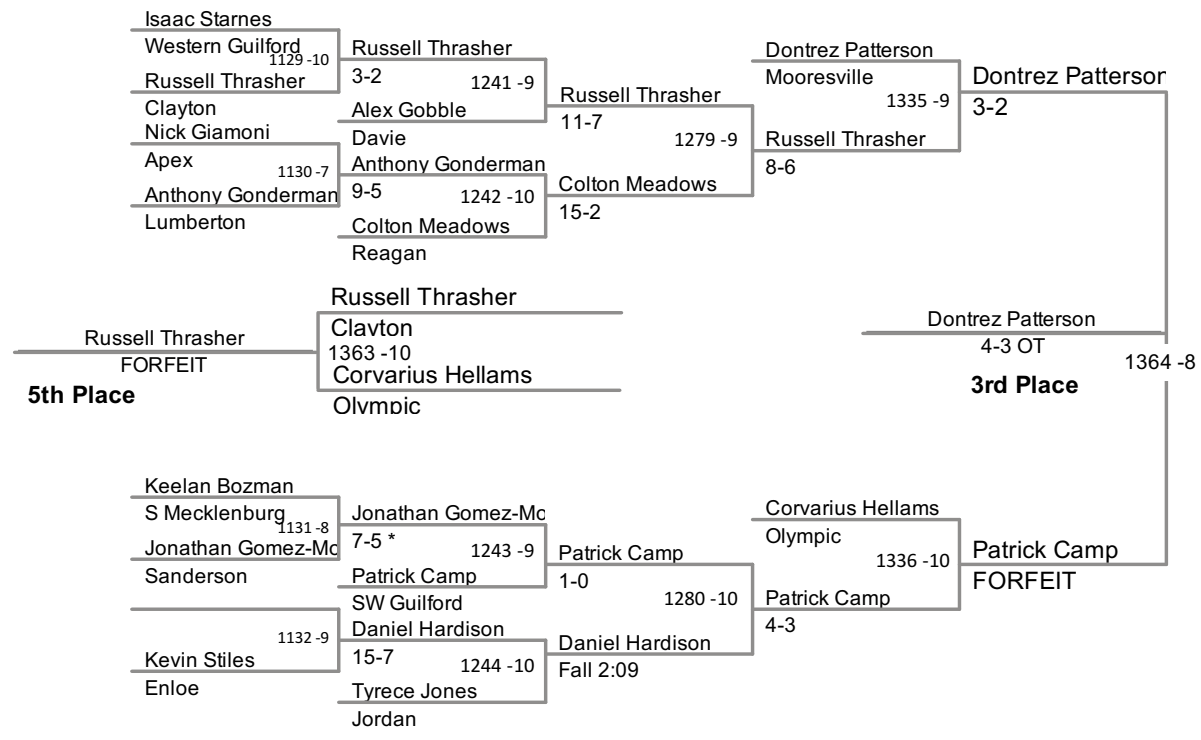

2012 4A Wrestling
NCHSAA Championships

152 Lbs

2012 4A Wrestling
NCHSAA Championships

160 Lbs

2012 4A Wrestling
NCHSAA Championships

170 Lbs

2012 4A Wrestling
NCHSAA Championships

182 Lbs