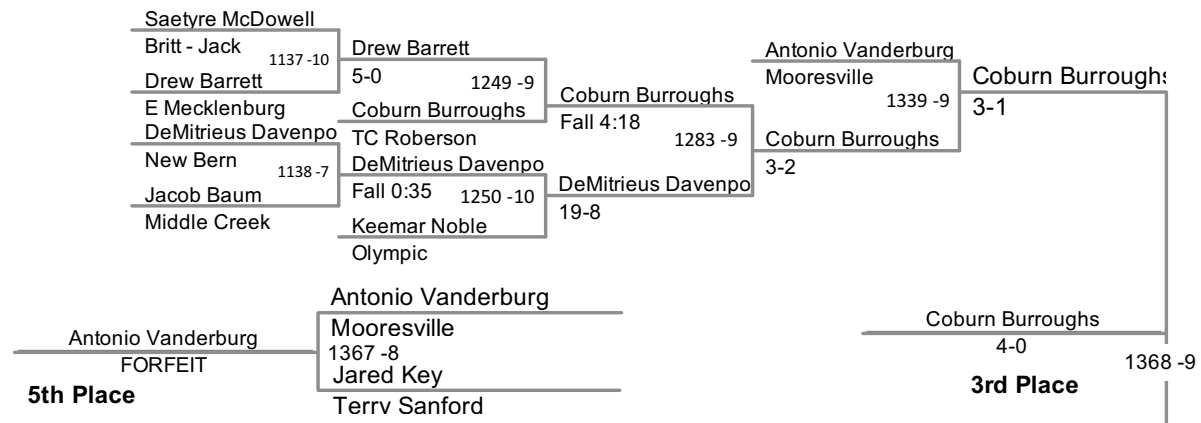

2012 4A Wrestling
NCHSAA Championships

195 Lbs