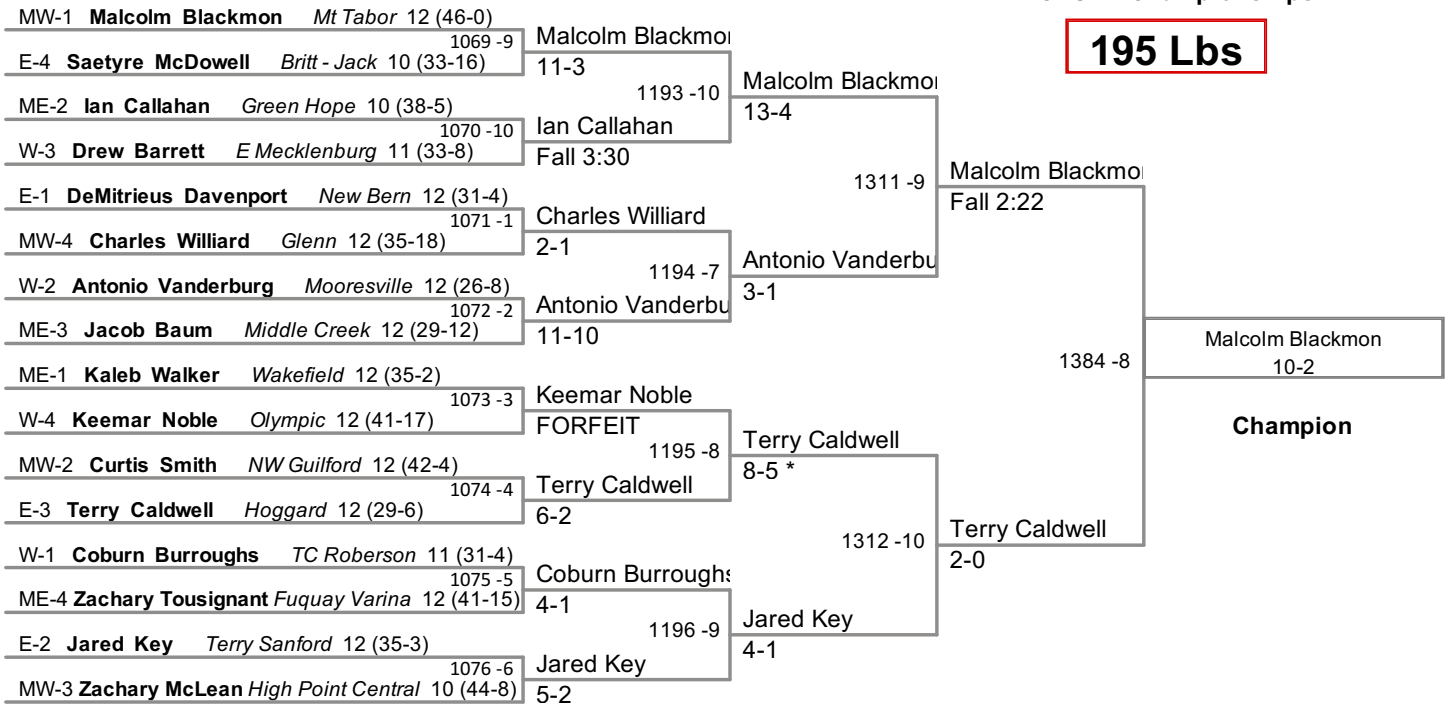

2012 4A Wrestling
NCHSAA Championships

195 Lbs