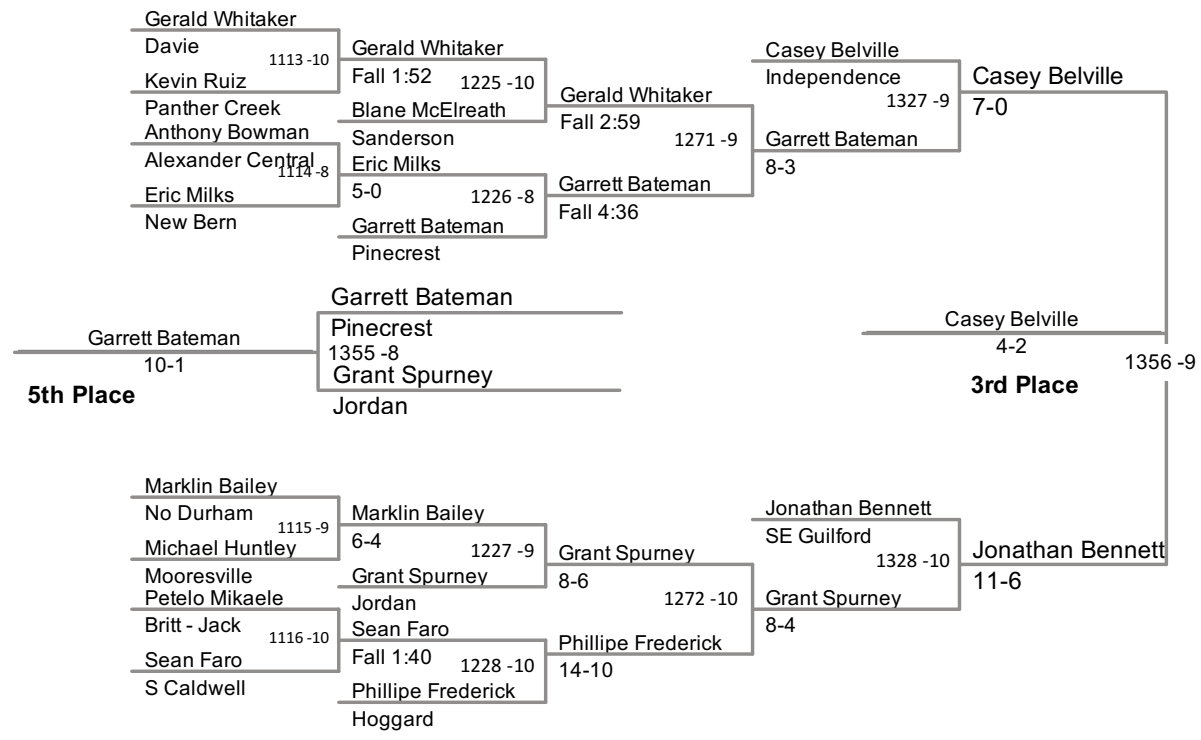

2012 4A Wrestling
NCHSAA Championships

106 Lbs

2012 4A Wrestling
NCHSAA Championships

113 Lbs

2012 4A Wrestling
NCHSAA Championships

138 Lbs

2012 4A Wrestling
NCHSAA Championships

145 Lbs