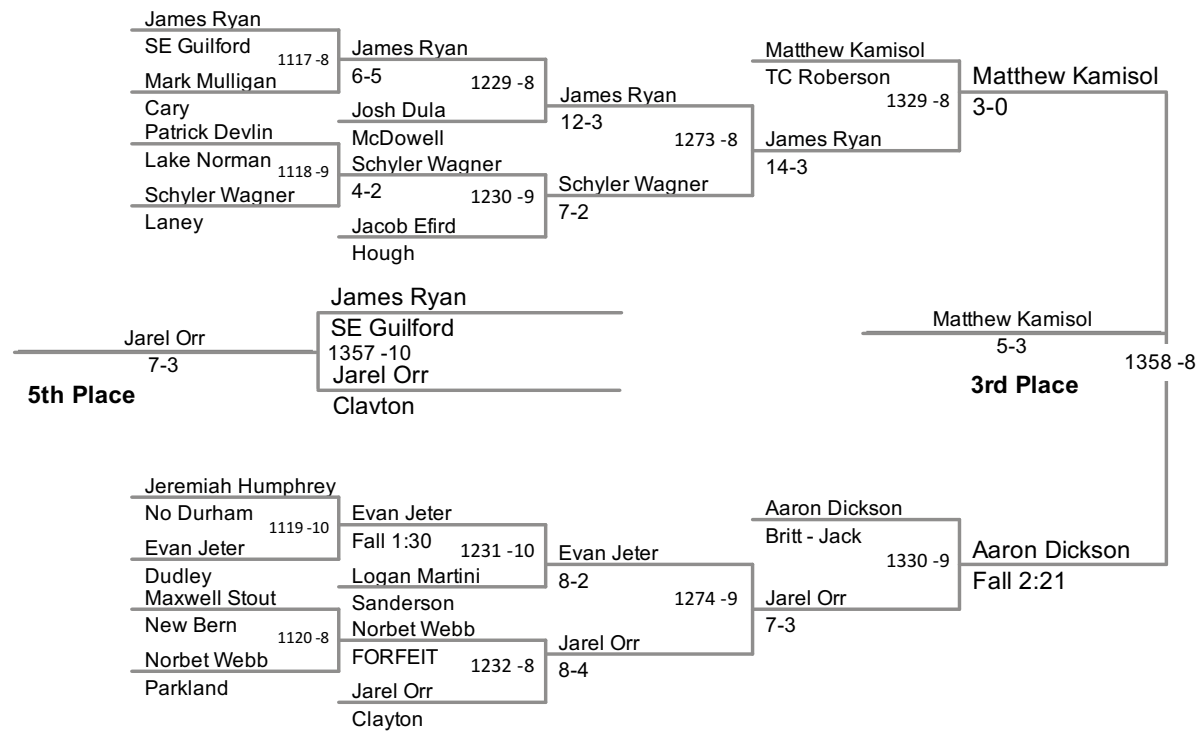

2012 4A Wrestling
NCHSAA Championships

106 Lbs

2012 4A Wrestling
NCHSAA Championships

113 Lbs

2012 4A Wrestling
NCHSAA Championships

138 Lbs

2012 4A Wrestling
NCHSAA Championships

145 Lbs