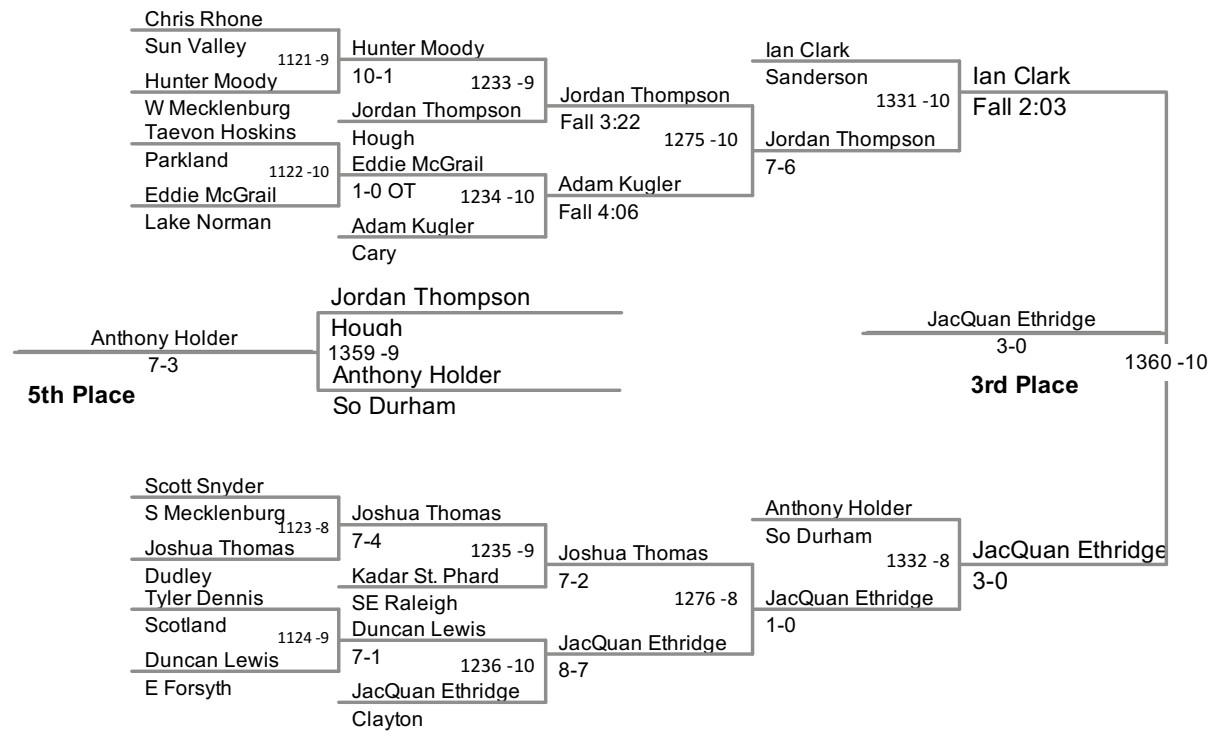

2012 4A Wrestling
NCHSAA Championships

152 Lbs