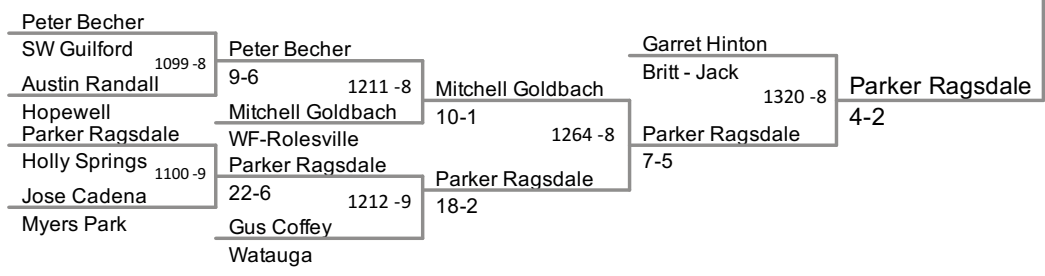

2012 4A Wrestling
NCHSAA Championships

106 Lbs

2012 4A Wrestling
NCHSAA Championships

113 Lbs

2012 4A Wrestling
NCHSAA Championships

138 Lbs

2012 4A Wrestling
NCHSAA Championships

145 Lbs