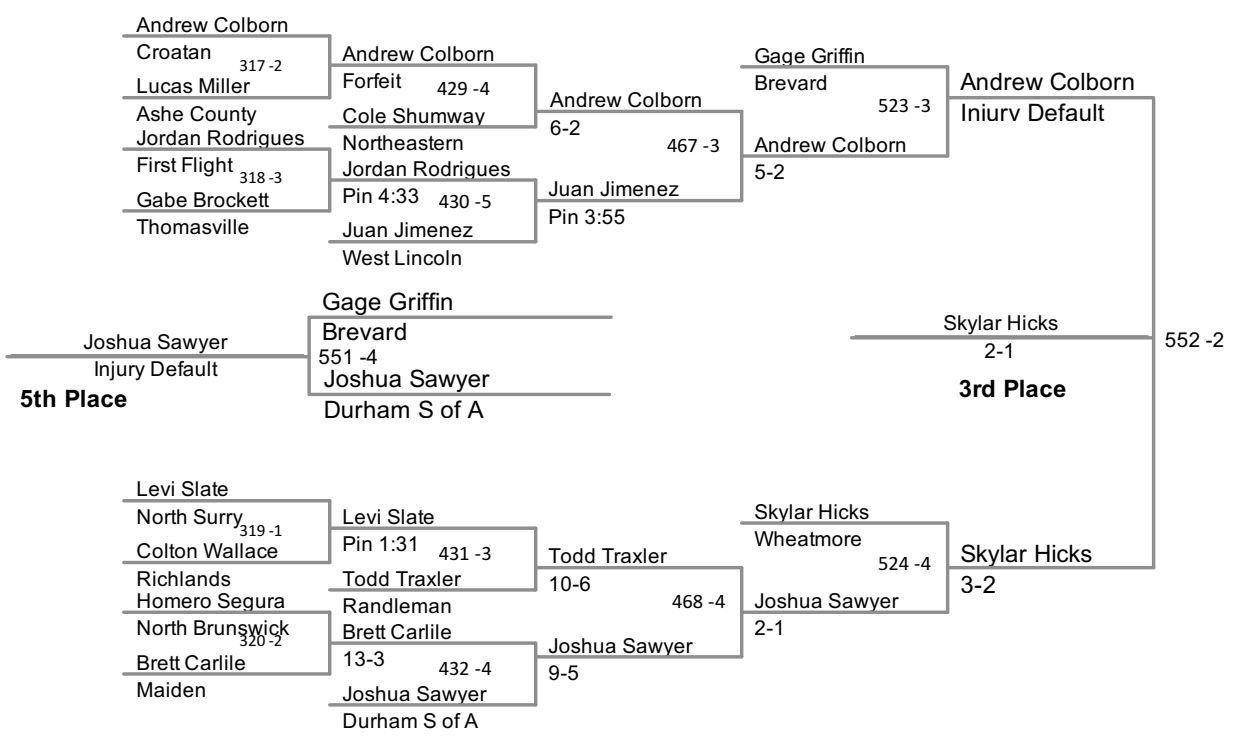

2012 2A Wrestling
NCHSAA Championships

170 Lbs