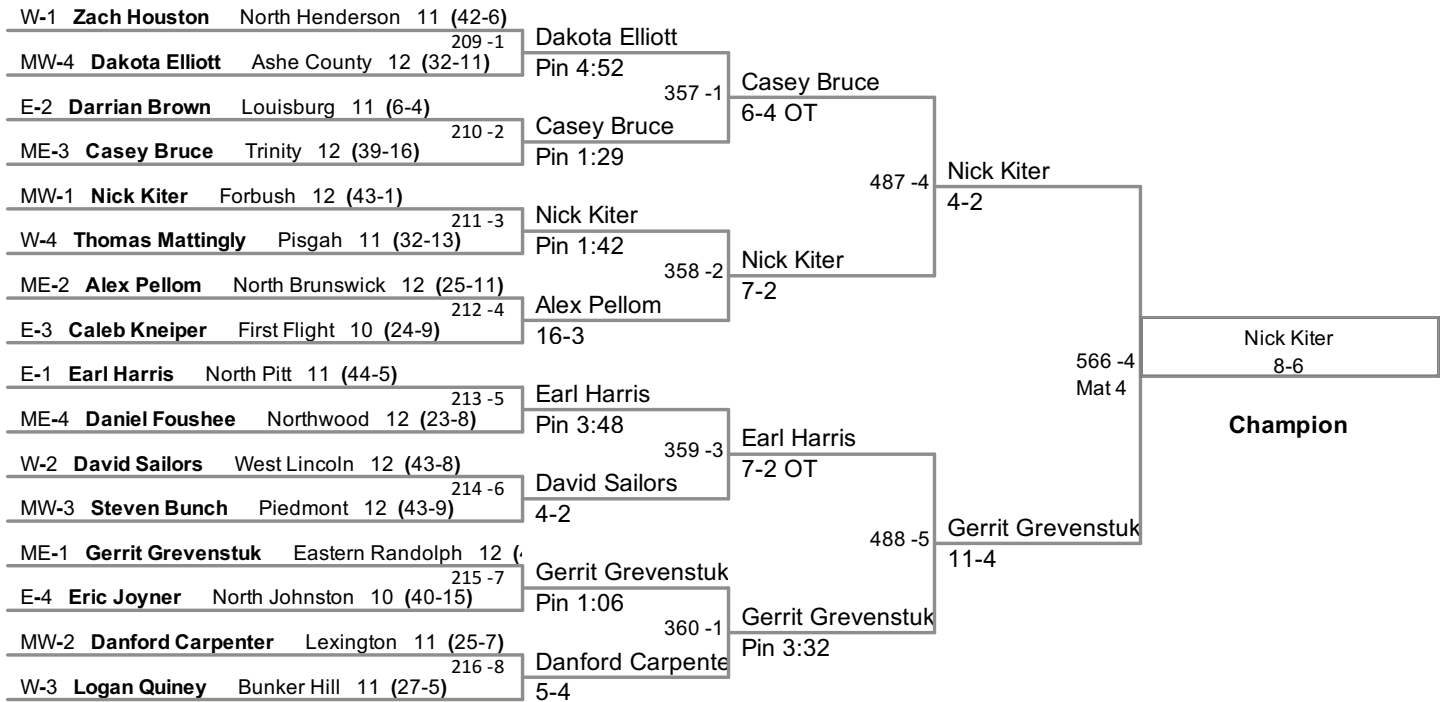

2012 2A Wrestling
NCHSAA Championships

138 Lbs