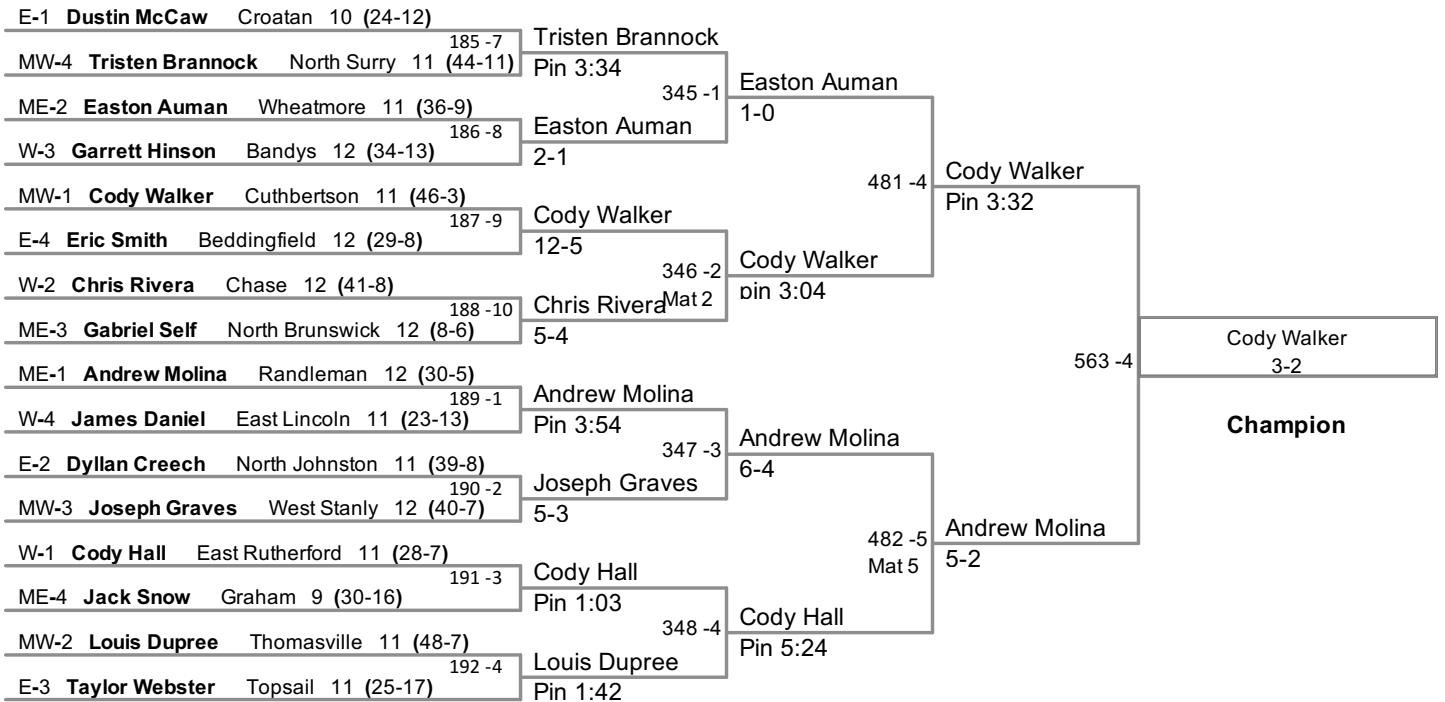

2012 2A Wrestling  
NCHSAA Championships

**106 Lbs**

2012 2A Wrestling  
NCHSAA Championships

**113 Lbs**

2012 2A Wrestling  
NCHSAA Championships

**120 Lbs**

2012 2A Wrestling  
NCHSAA Championships

**126 Lbs**