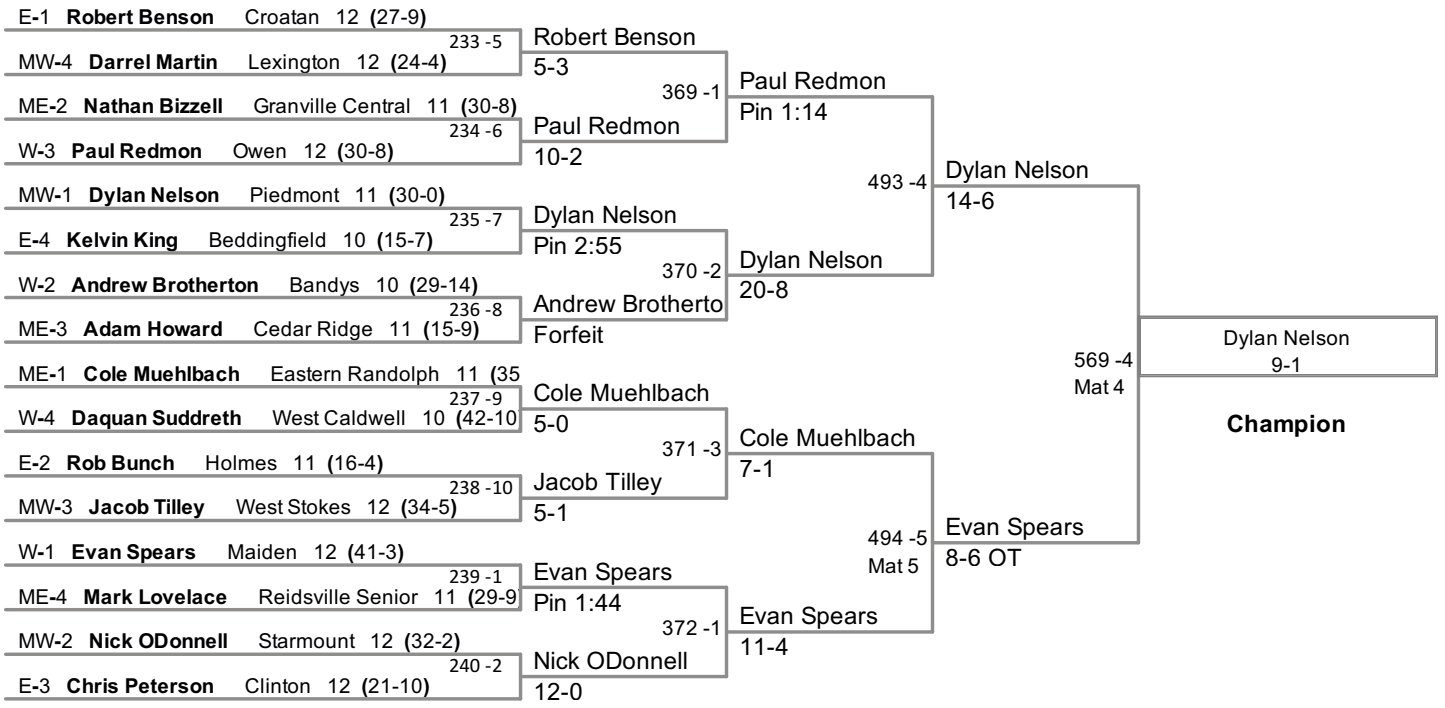

2012 2A Wrestling
NCHSAA Championships

160 Lbs