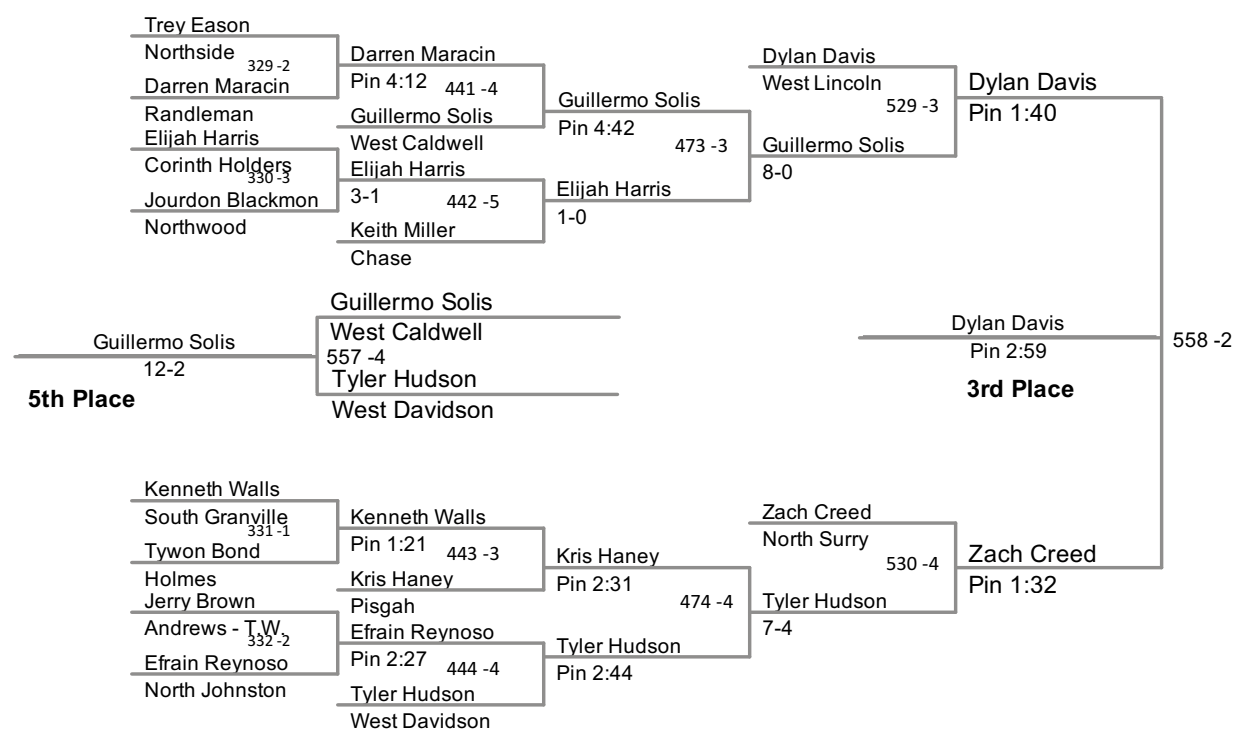

2012 2A Wrestling  
NCHSAA Championships

**160 Lbs**

2012 2A Wrestling  
NCHSAA Championships

**170 Lbs**

2012 2A Wrestling  
NCHSAA Championships

**195 Lbs**

2012 2A Wrestling  
NCHSAA Championships

**220 Lbs**