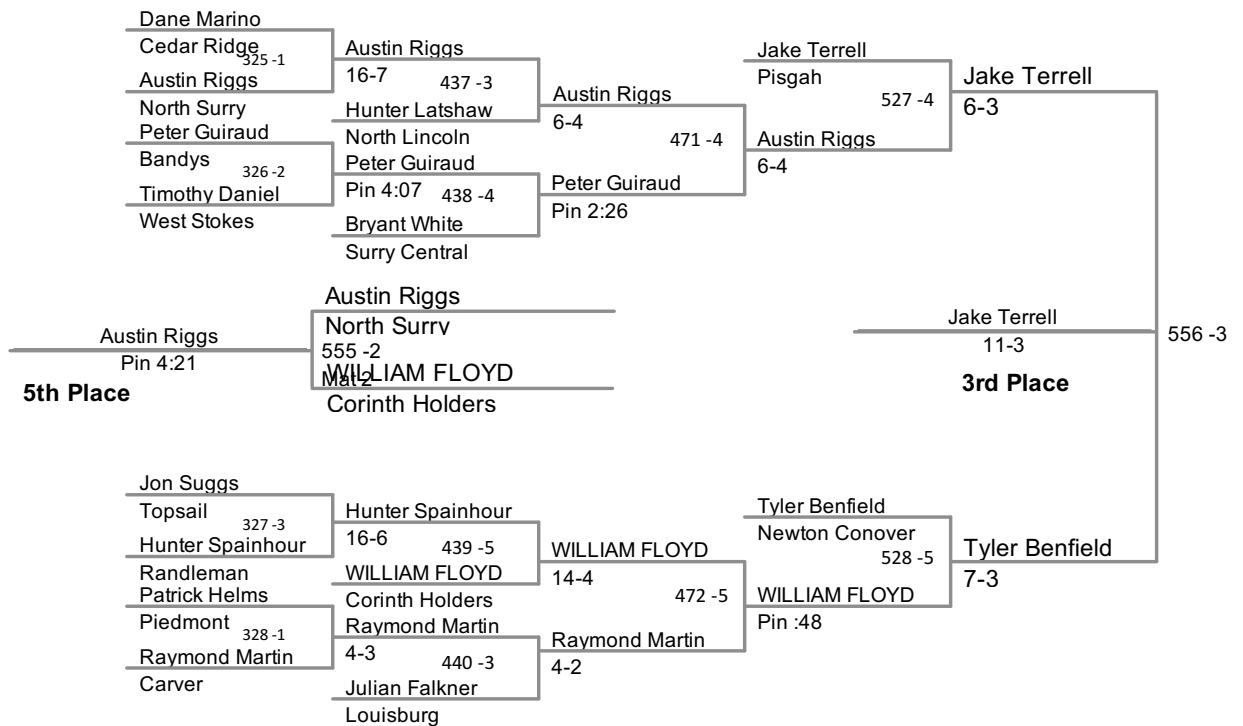

2012 2A Wrestling  
NCHSAA Championships

**160 Lbs**

2012 2A Wrestling  
NCHSAA Championships

**170 Lbs**

2012 2A Wrestling  
NCHSAA Championships

**195 Lbs**

2012 2A Wrestling  
NCHSAA Championships

**220 Lbs**