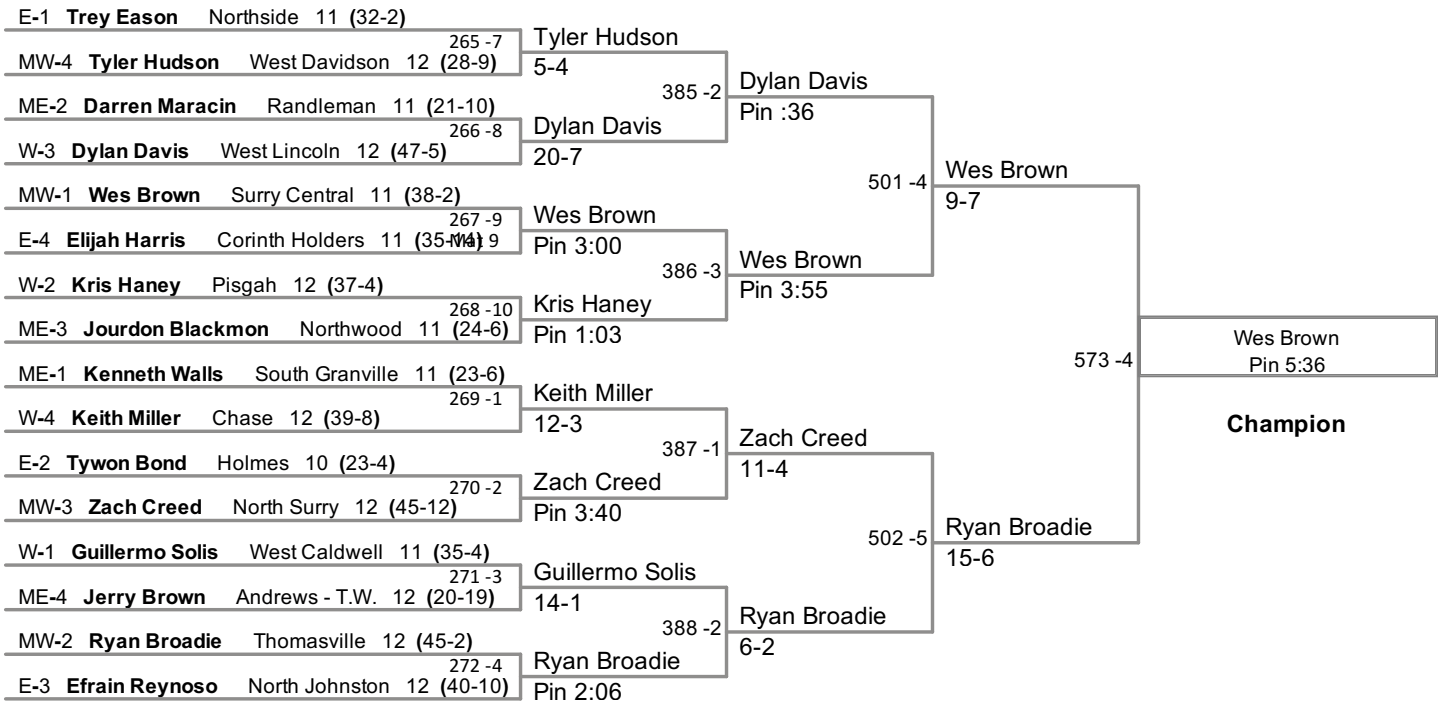

2012 2A Wrestling  
NCHSAA Championships

**160 Lbs**

2012 2A Wrestling  
NCHSAA Championships

**170 Lbs**

2012 2A Wrestling  
NCHSAA Championships

**195 Lbs**

2012 2A Wrestling  
NCHSAA Championships

**220 Lbs**