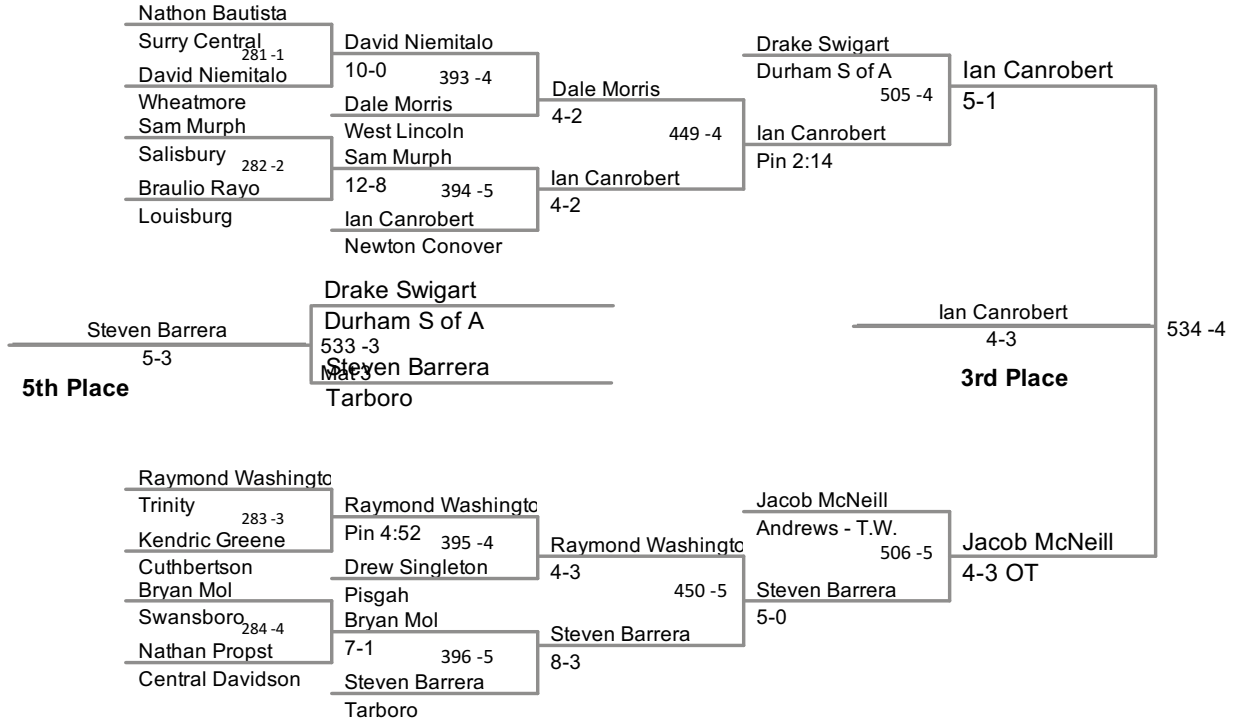

2012 2A Wrestling  
NCHSAA Championships

**106 Lbs**

2012 2A Wrestling  
NCHSAA Championships

**113 Lbs**

2012 2A Wrestling  
NCHSAA Championships

**120 Lbs**

2012 2A Wrestling  
NCHSAA Championships

**126 Lbs**

2012 2A Wrestling  
NCHSAA Championships

**285 Lbs**