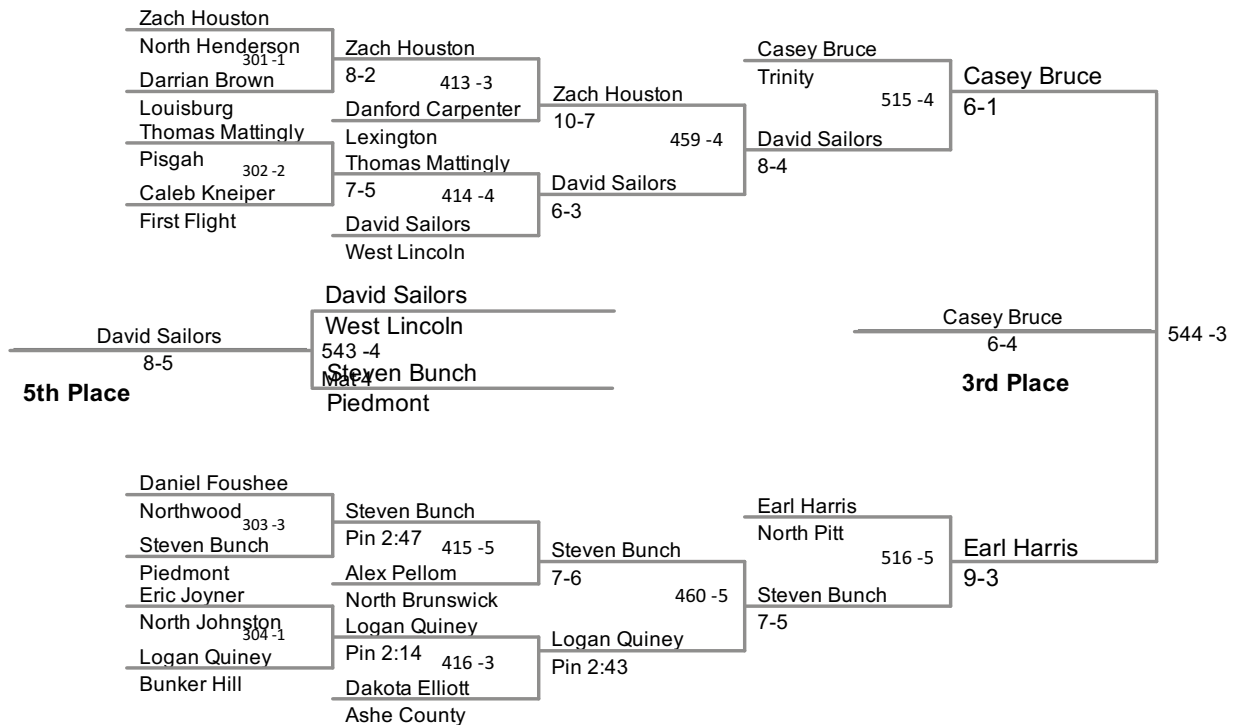

2012 2A Wrestling
NCHSAA Championships

138 Lbs