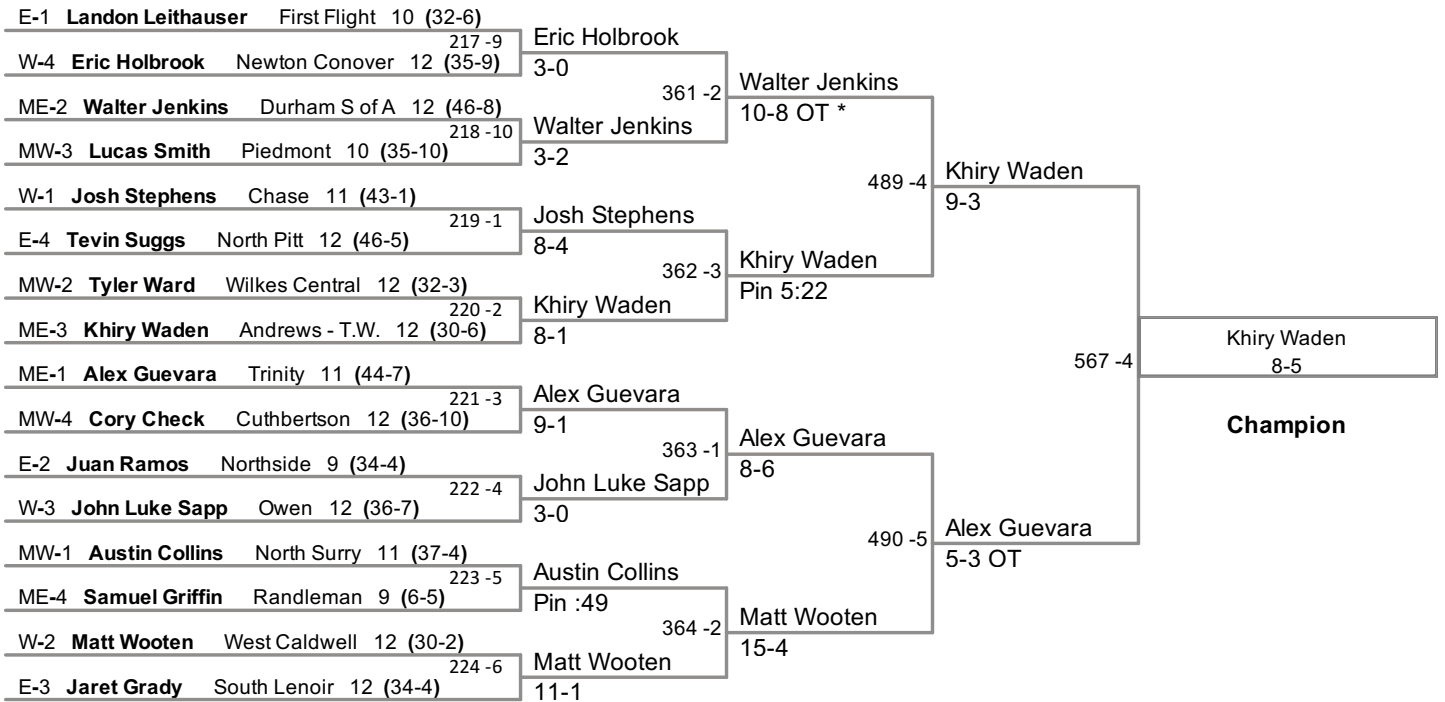

2012 2A Wrestling  
NCHSAA Championships

**132 Lbs**

2012 2A Wrestling  
NCHSAA Championships

**138 Lbs**

2012 2A Wrestling  
NCHSAA Championships

**145 Lbs**

2012 2A Wrestling  
NCHSAA Championships

**152 Lbs**