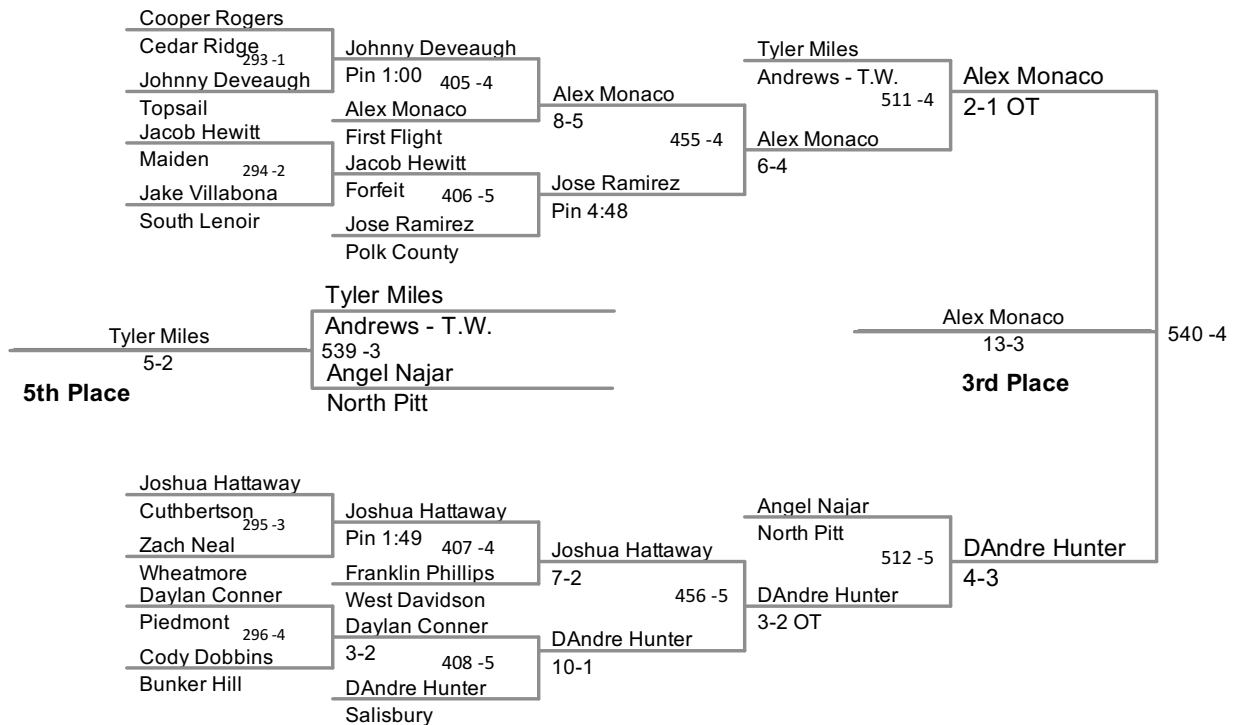

2012 2A Wrestling  
NCHSAA Championships

**106 Lbs**

2012 2A Wrestling  
NCHSAA Championships

**113 Lbs**

2012 2A Wrestling  
NCHSAA Championships

**120 Lbs**

2012 2A Wrestling  
NCHSAA Championships

**126 Lbs**

2012 2A Wrestling  
NCHSAA Championships

**132 Lbs**

2012 2A Wrestling  
NCHSAA Championships

**138 Lbs**

2012 2A Wrestling  
NCHSAA Championships

**145 Lbs**

2012 2A Wrestling  
NCHSAA Championships

**152 Lbs**