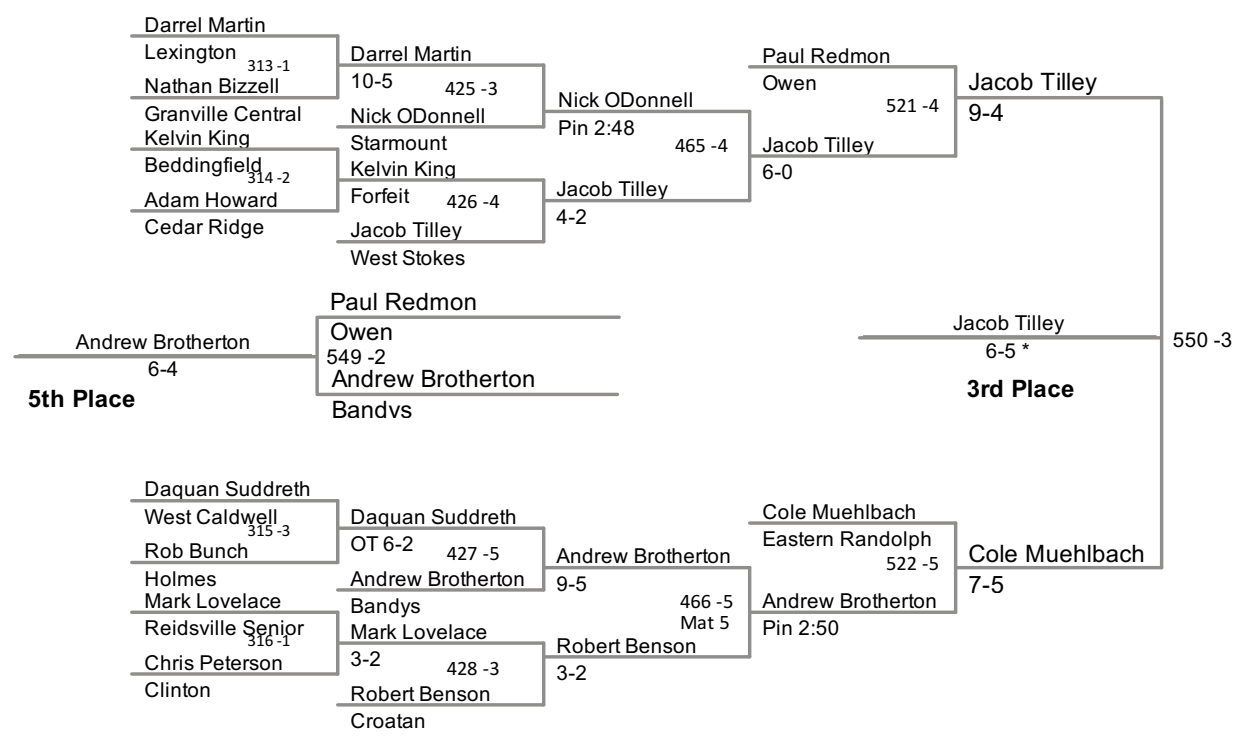

2012 2A Wrestling
NCHSAA Championships

160 Lbs