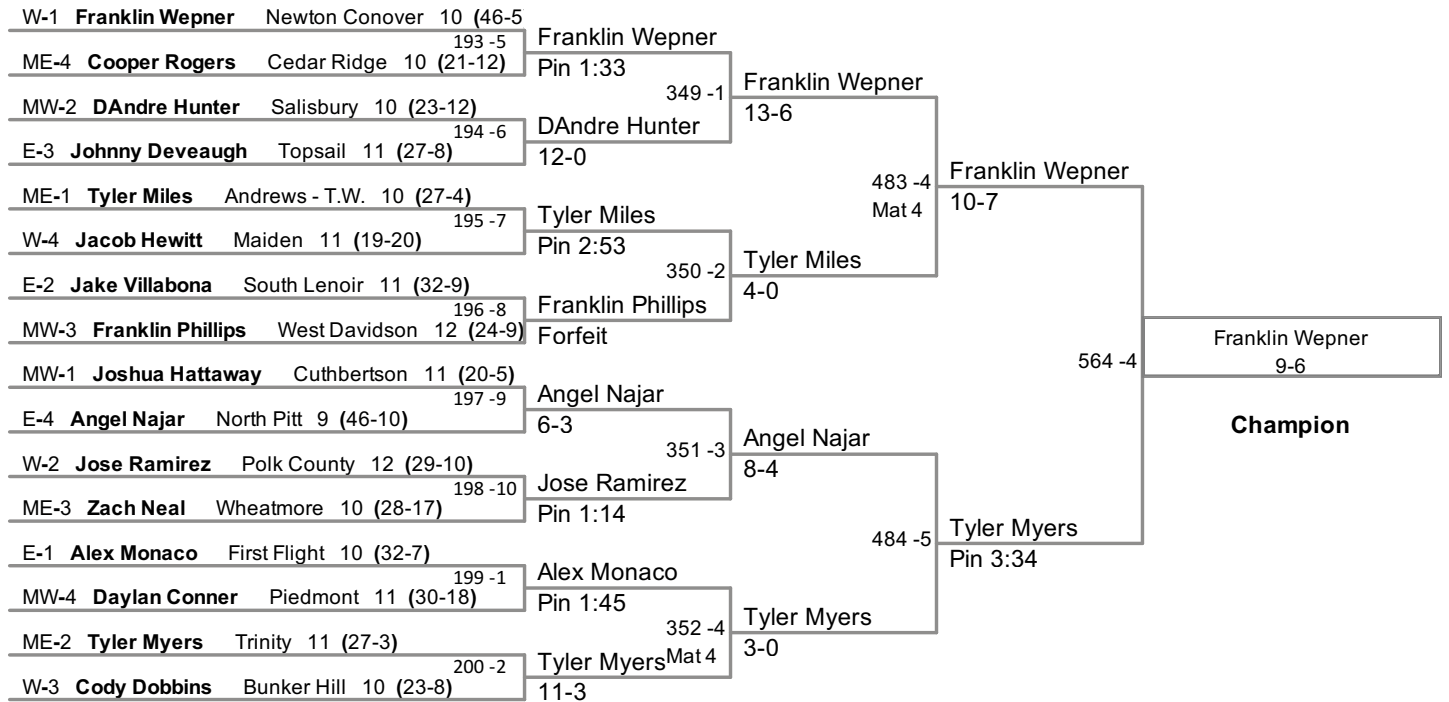

2012 2A Wrestling  
NCHSAA Championships

**106 Lbs**

2012 2A Wrestling  
NCHSAA Championships

**113 Lbs**

2012 2A Wrestling  
NCHSAA Championships

**120 Lbs**

2012 2A Wrestling  
NCHSAA Championships

**126 Lbs**