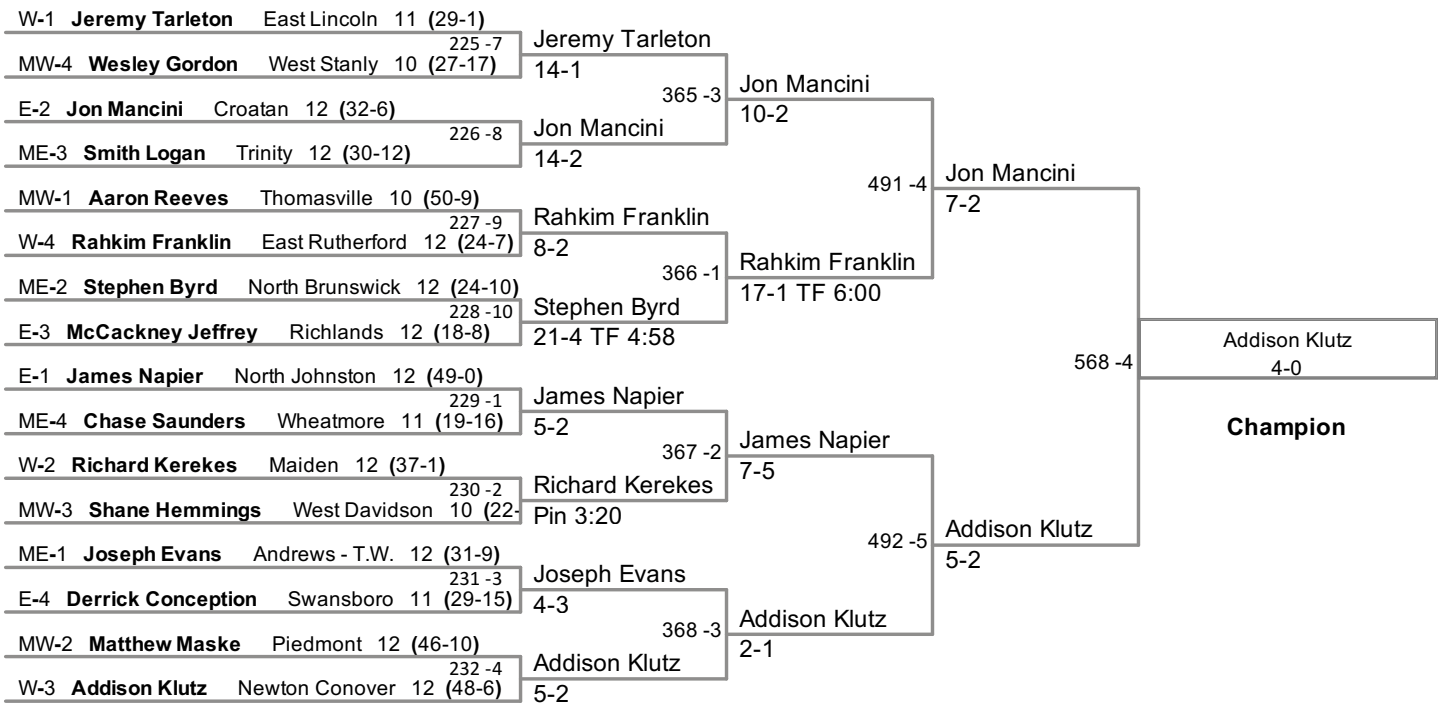

2012 2A Wrestling  
NCHSAA Championships

**132 Lbs**

2012 2A Wrestling  
NCHSAA Championships

**138 Lbs**

2012 2A Wrestling  
NCHSAA Championships

**145 Lbs**

2012 2A Wrestling  
NCHSAA Championships

**152 Lbs**