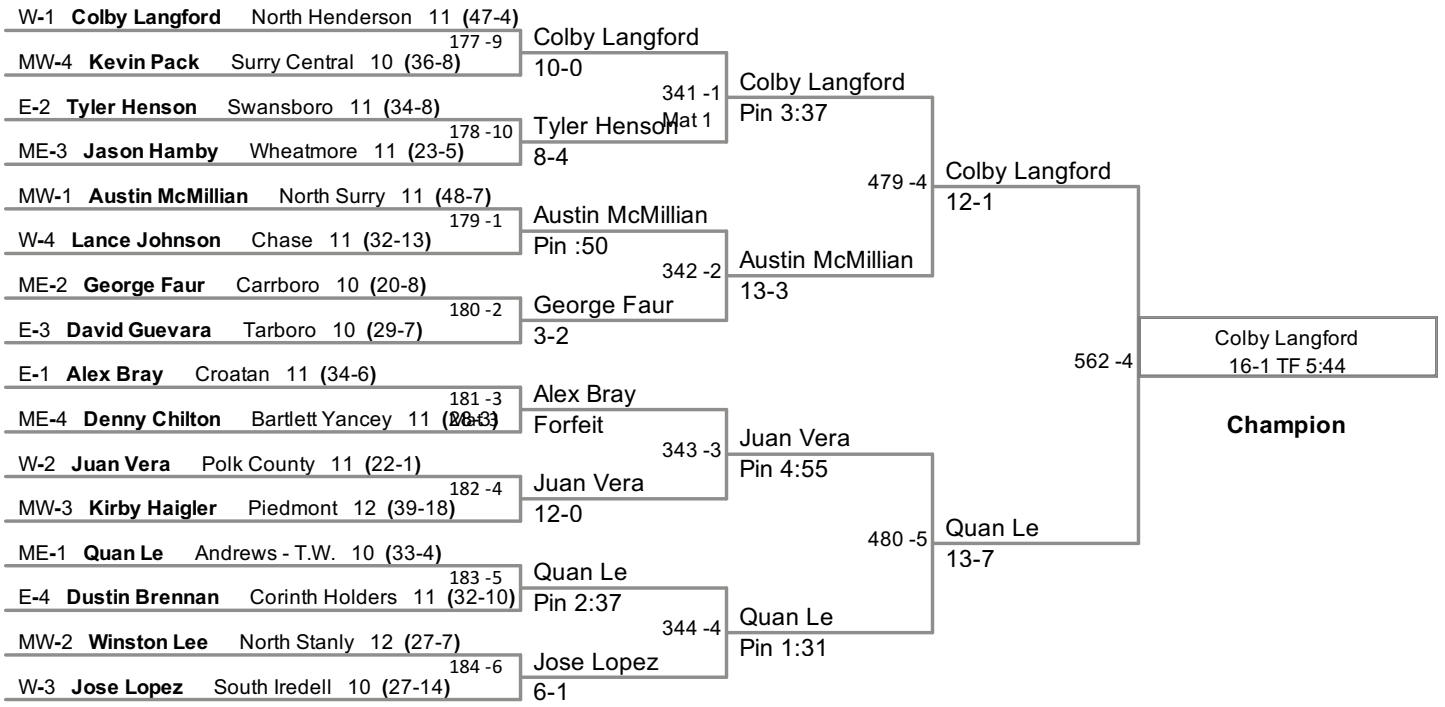

2012 2A Wrestling  
NCHSAA Championships

**106 Lbs**

2012 2A Wrestling  
NCHSAA Championships

**113 Lbs**

2012 2A Wrestling  
NCHSAA Championships

**120 Lbs**

2012 2A Wrestling  
NCHSAA Championships

**126 Lbs**