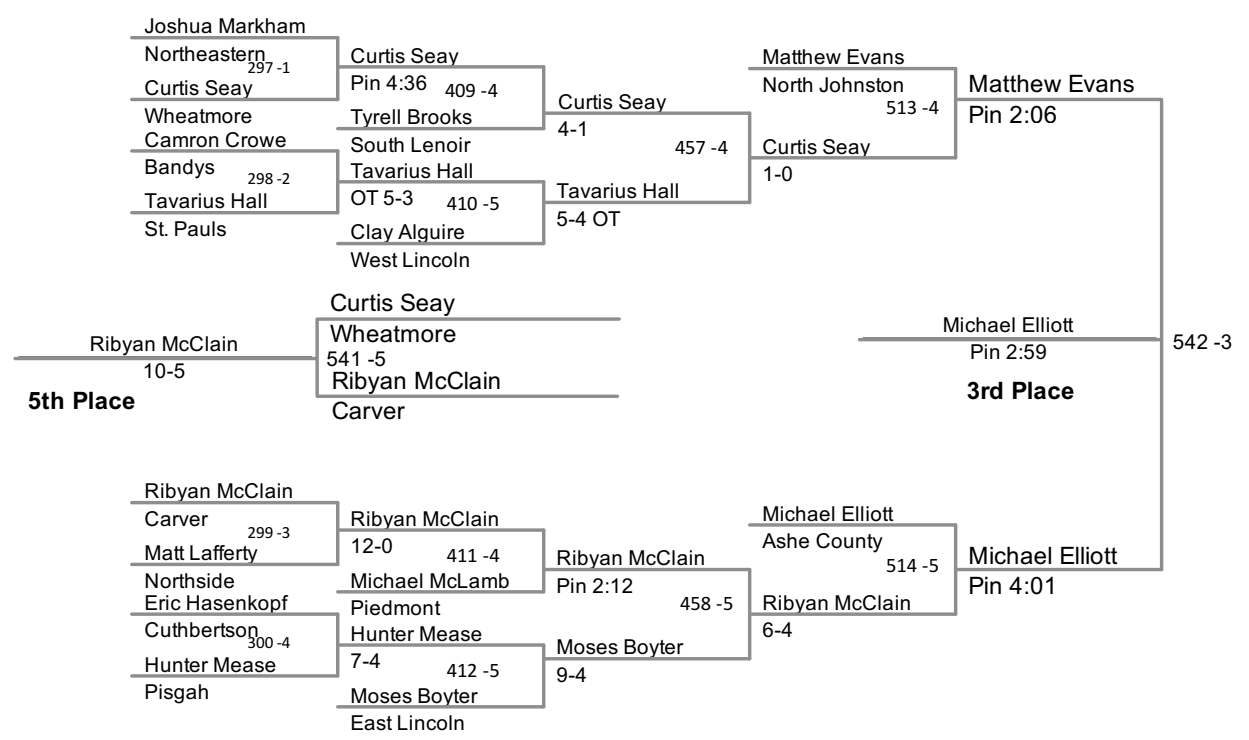

2012 2A Wrestling
NCHSAA Championships

132 Lbs