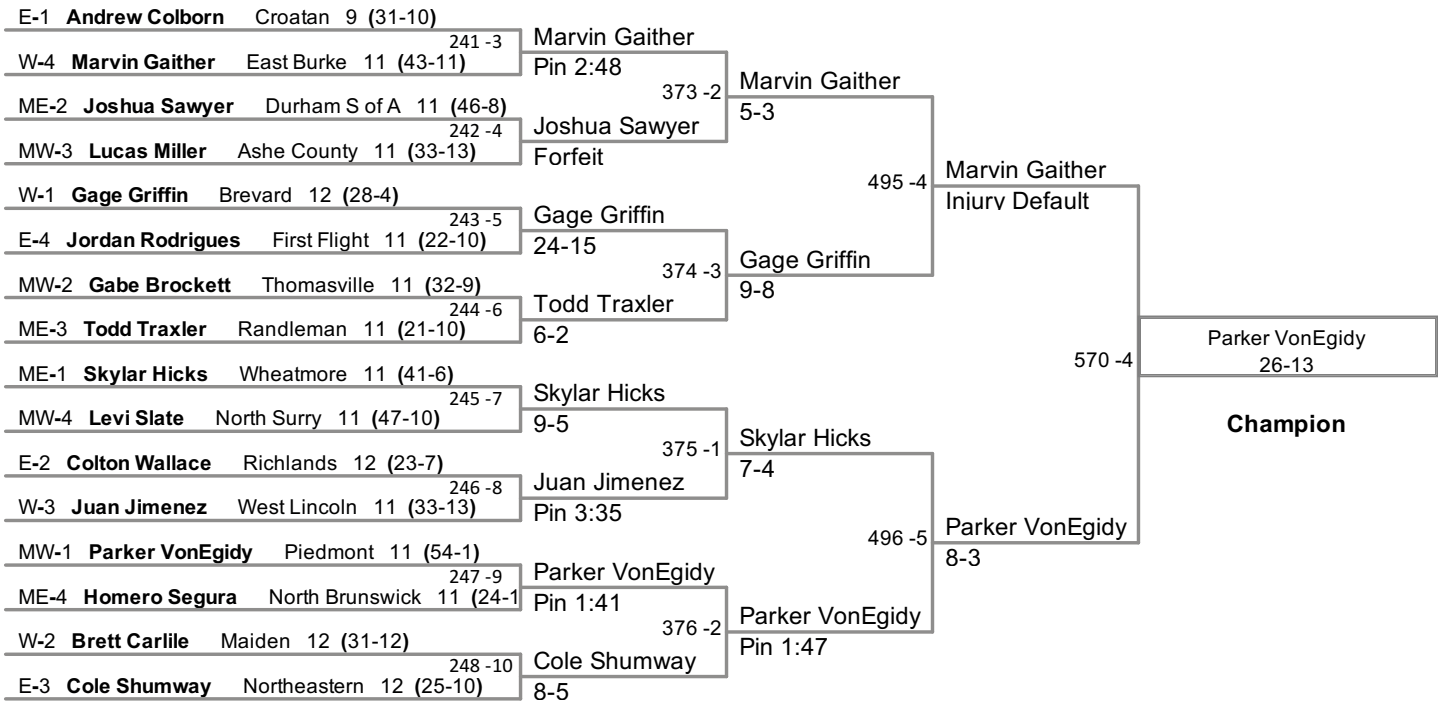

2012 2A Wrestling
NCHSAA Championships

170 Lbs