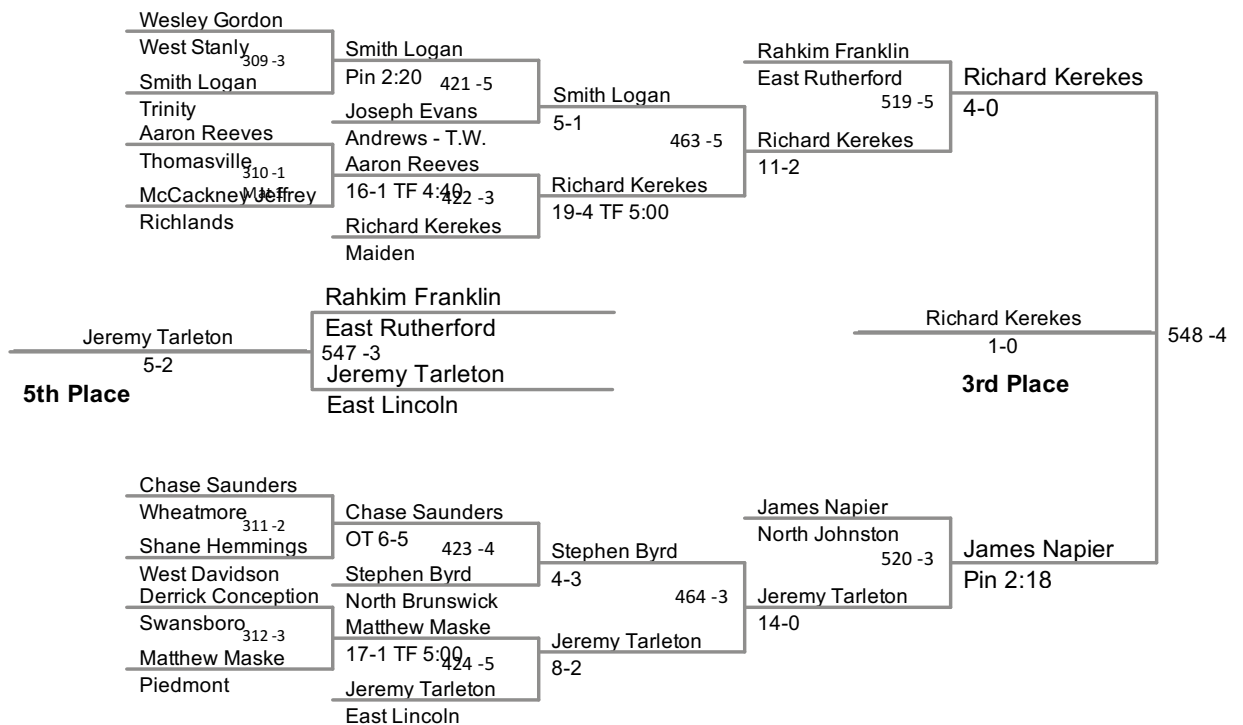

2012 2A Wrestling  
NCHSAA Championships

**132 Lbs**

2012 2A Wrestling  
NCHSAA Championships

**138 Lbs**

2012 2A Wrestling  
NCHSAA Championships

**145 Lbs**

2012 2A Wrestling  
NCHSAA Championships

**152 Lbs**