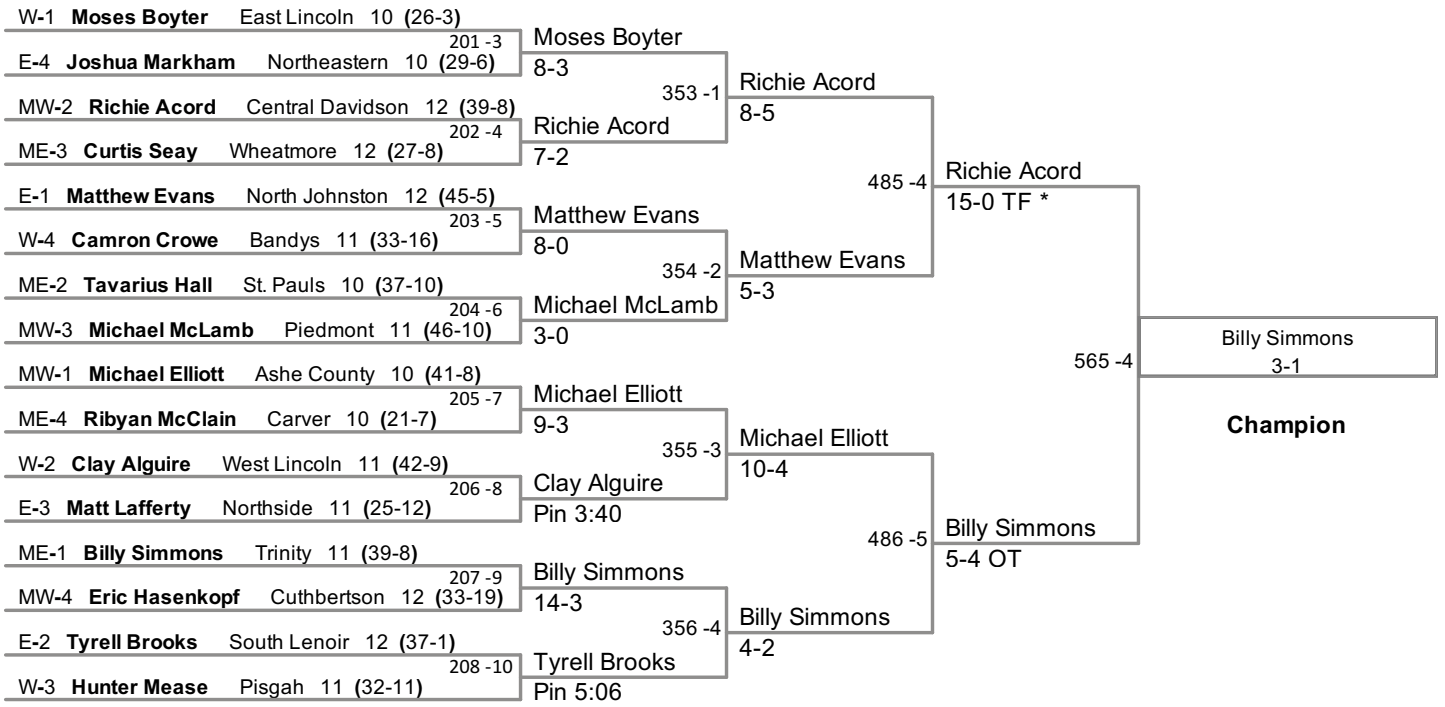

2012 2A Wrestling
NCHSAA Championships

132 Lbs