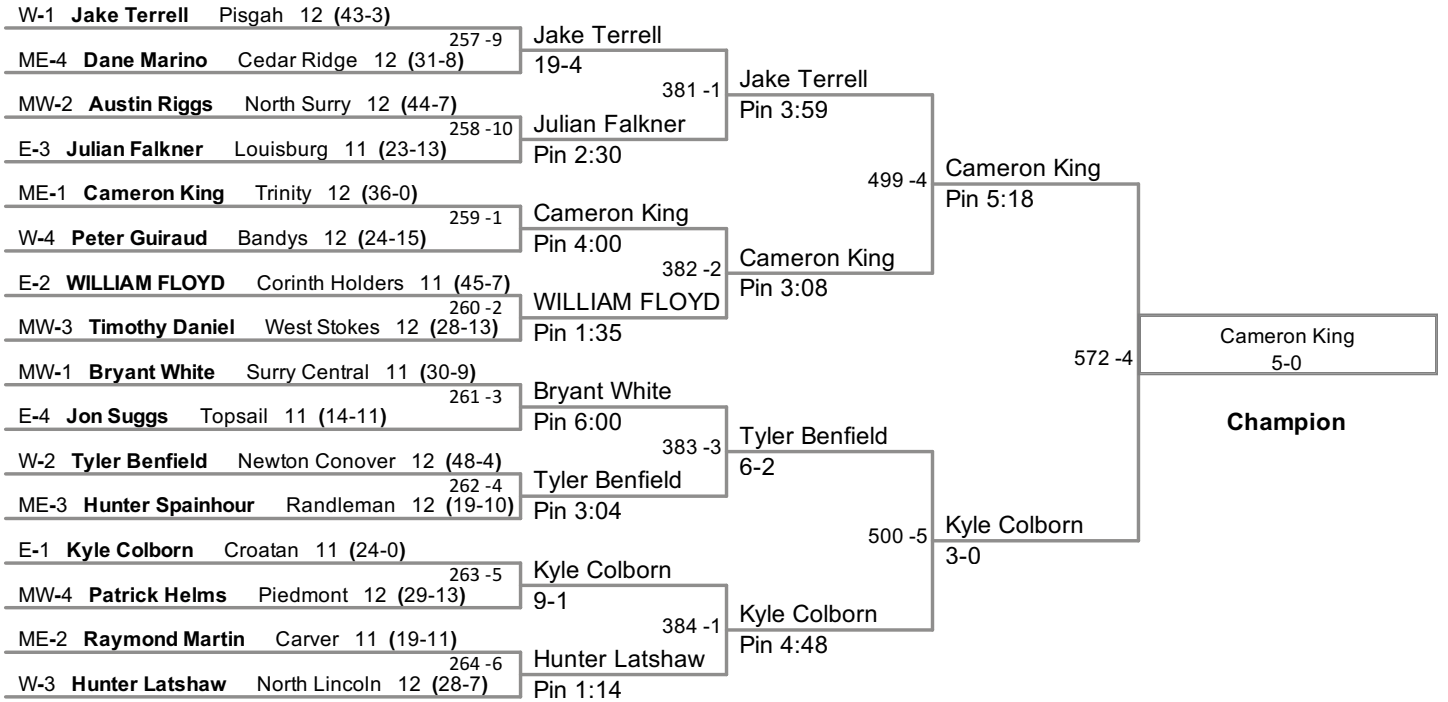

2012 2A Wrestling  
NCHSAA Championships

**160 Lbs**

2012 2A Wrestling  
NCHSAA Championships

**170 Lbs**

2012 2A Wrestling  
NCHSAA Championships

**195 Lbs**

2012 2A Wrestling  
NCHSAA Championships

**220 Lbs**