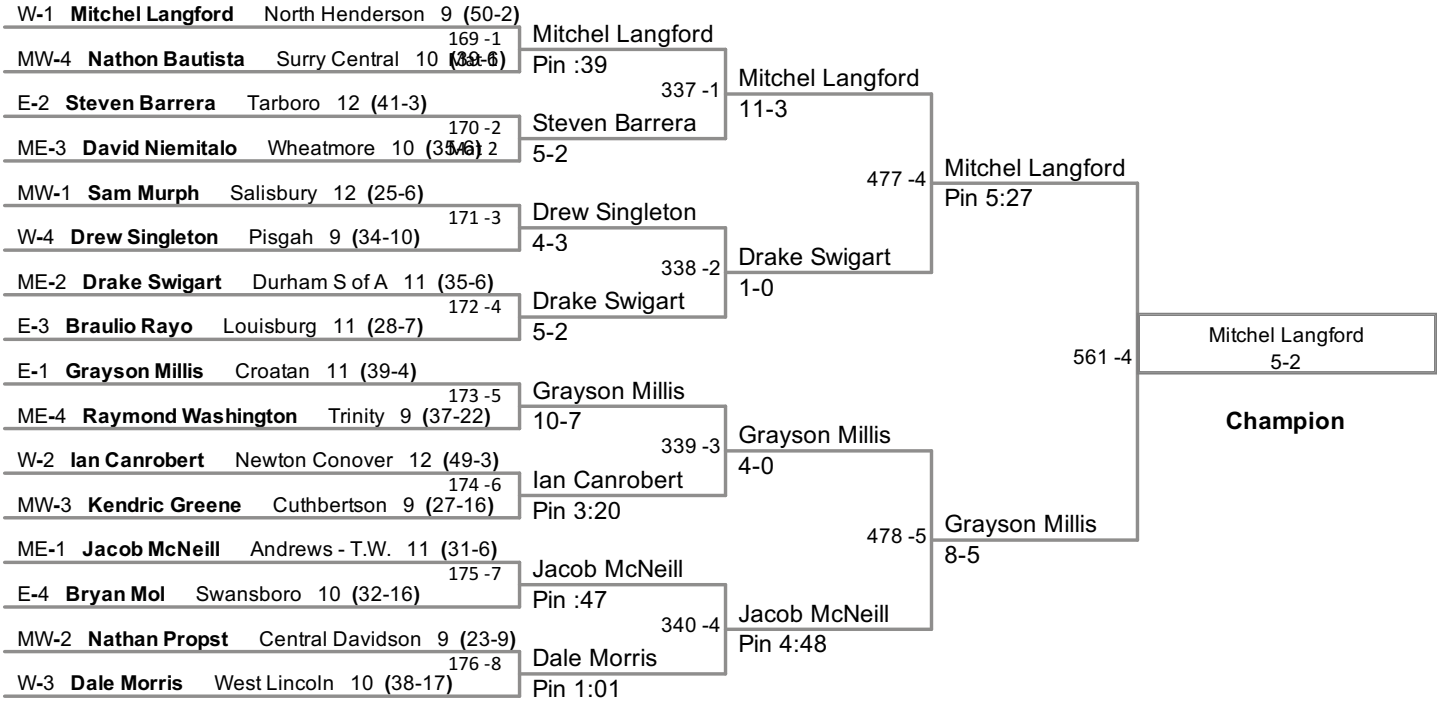

2012 2A Wrestling  
NCHSAA Championships

**106 Lbs**

2012 2A Wrestling  
NCHSAA Championships

**113 Lbs**

2012 2A Wrestling  
NCHSAA Championships

**120 Lbs**

2012 2A Wrestling  
NCHSAA Championships

**126 Lbs**