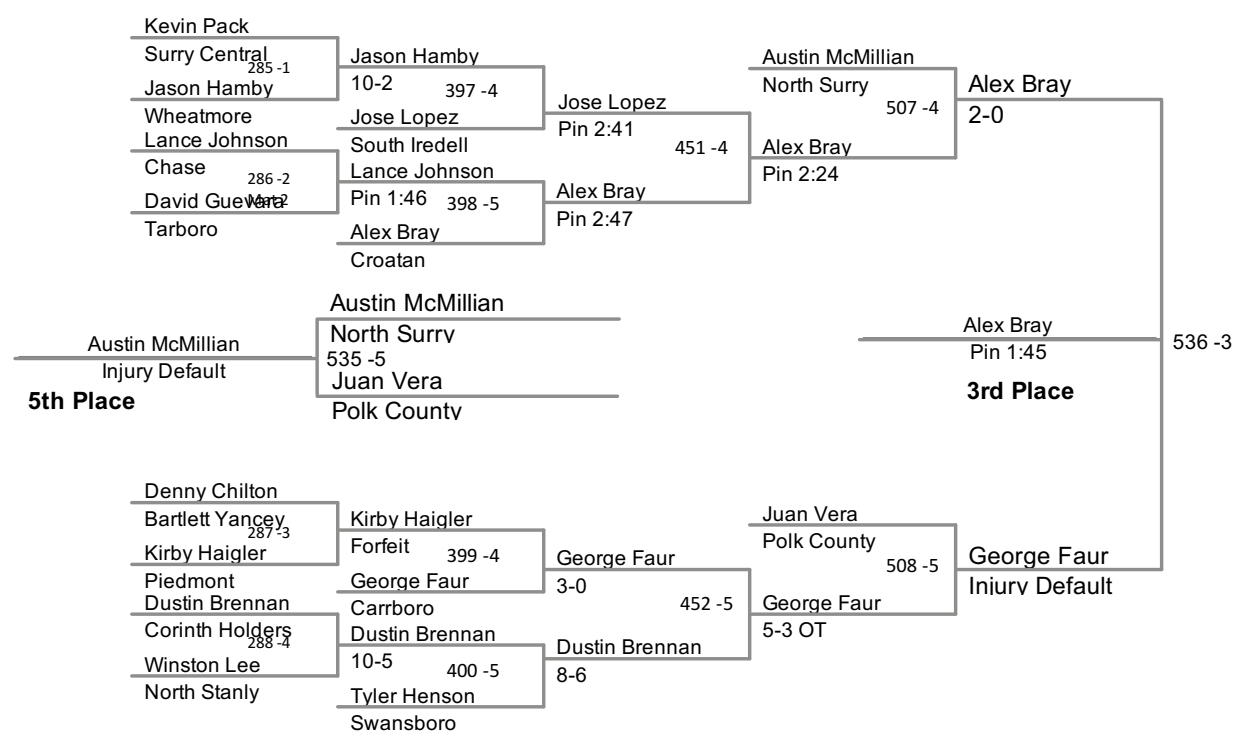

2012 2A Wrestling  
NCHSAA Championships

**106 Lbs**

2012 2A Wrestling  
NCHSAA Championships

**113 Lbs**

2012 2A Wrestling  
NCHSAA Championships

**120 Lbs**

2012 2A Wrestling  
NCHSAA Championships

**126 Lbs**