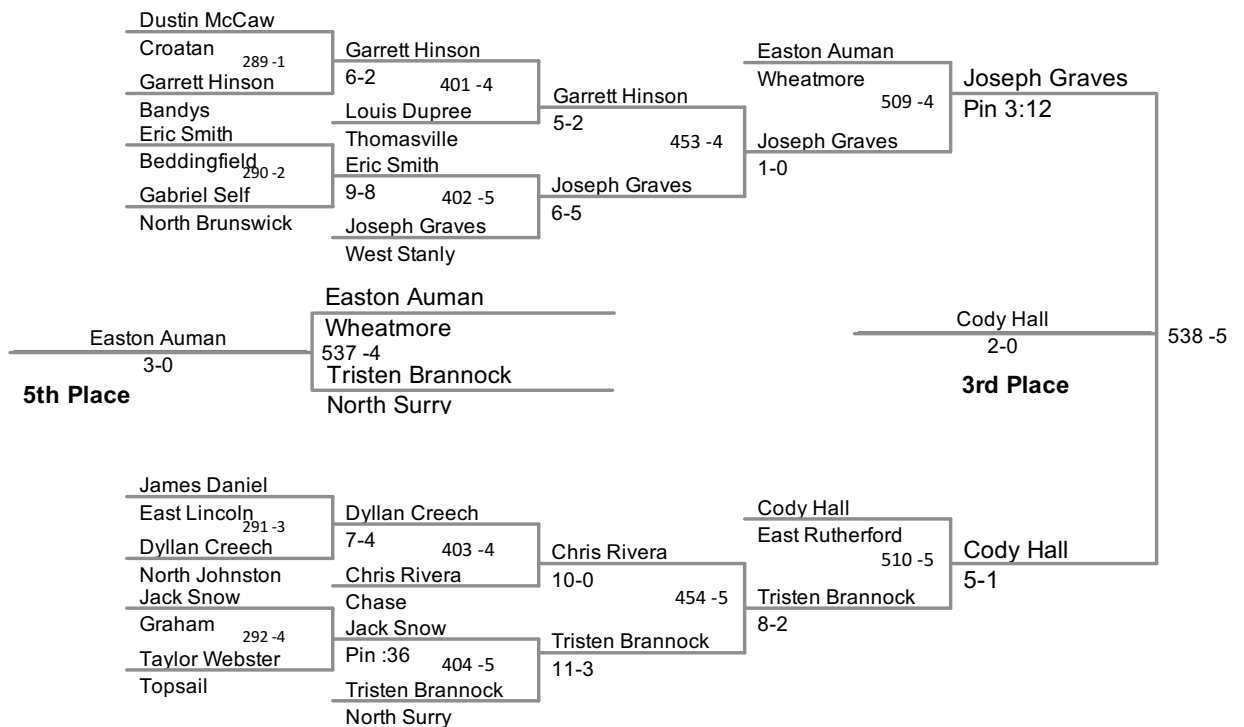

2012 2A Wrestling  
NCHSAA Championships

**106 Lbs**

2012 2A Wrestling  
NCHSAA Championships

**113 Lbs**

2012 2A Wrestling  
NCHSAA Championships

**120 Lbs**

2012 2A Wrestling  
NCHSAA Championships

**126 Lbs**