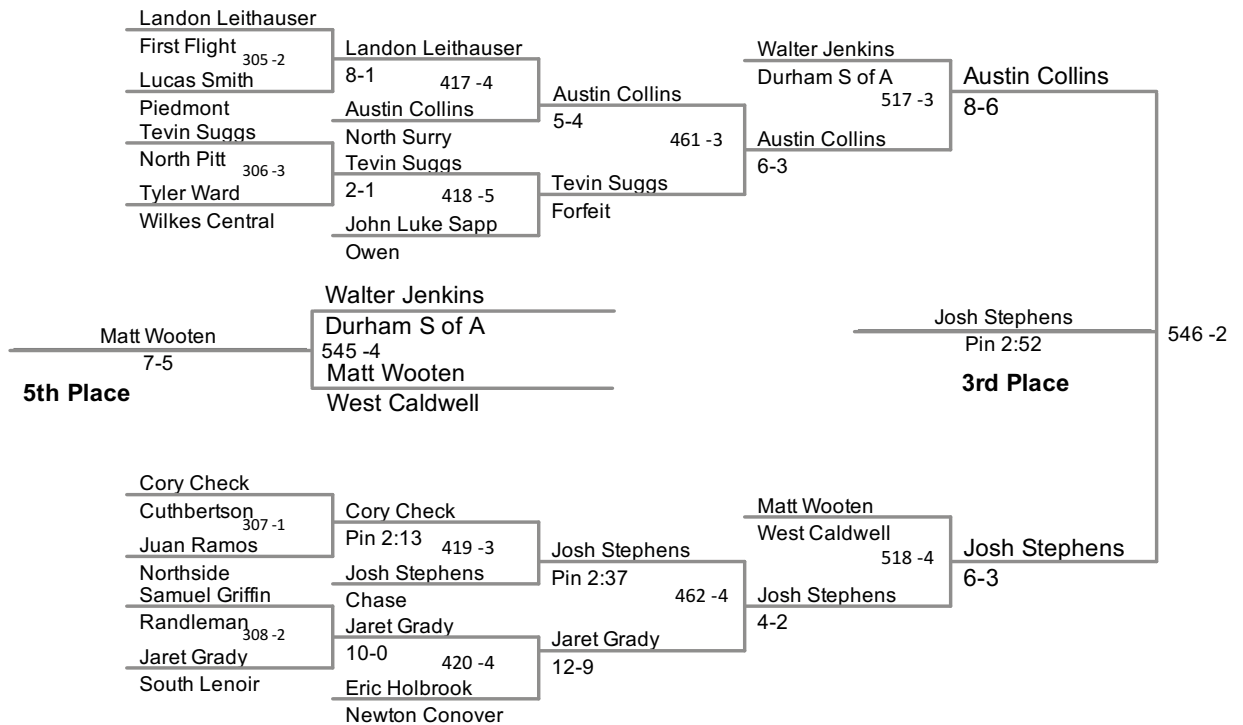

2012 2A Wrestling  
NCHSAA Championships

**132 Lbs**

2012 2A Wrestling  
NCHSAA Championships

**138 Lbs**

2012 2A Wrestling  
NCHSAA Championships

**145 Lbs**

2012 2A Wrestling  
NCHSAA Championships

**152 Lbs**