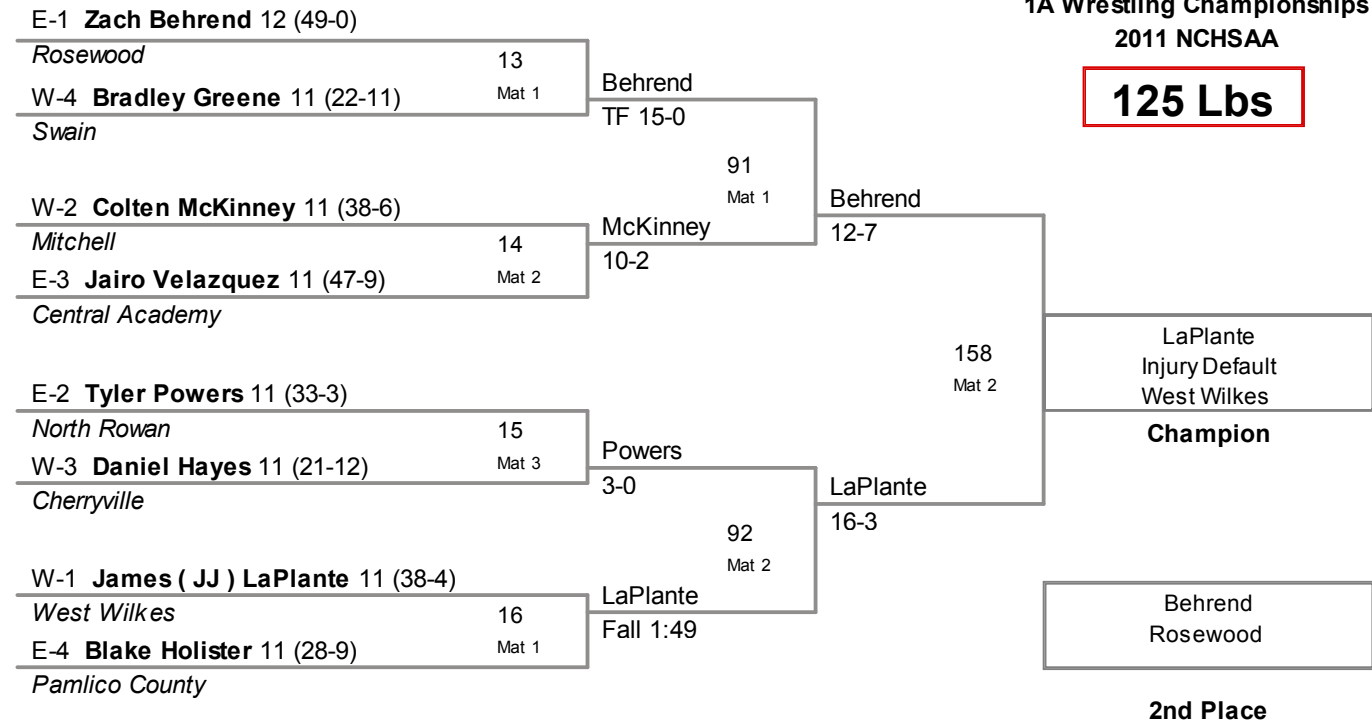

1A Wrestling Championships
2011 NCHSAA

125 Lbs