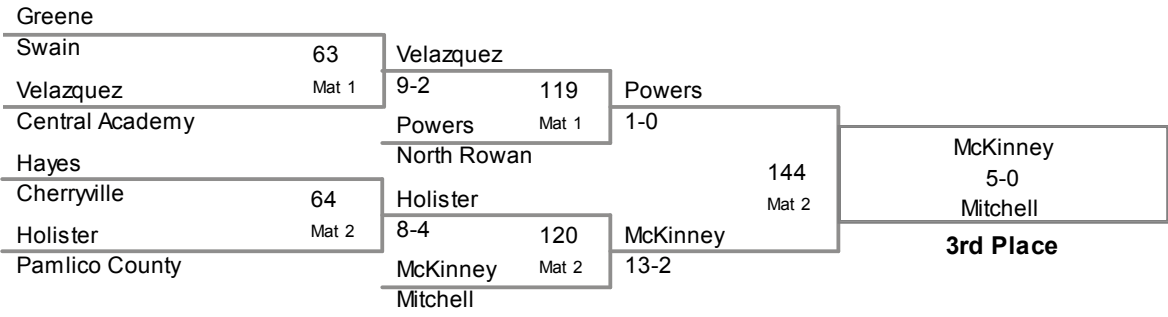

Chatham Central

North Rowan

Gregorich  
8-2  
Central Academy

**3rd Place**

1A Wrestling Championships  
2011 NCHSAA

**119 Lbs**

1A Wrestling Championships  
2011 NCHSAA

**125 Lbs**