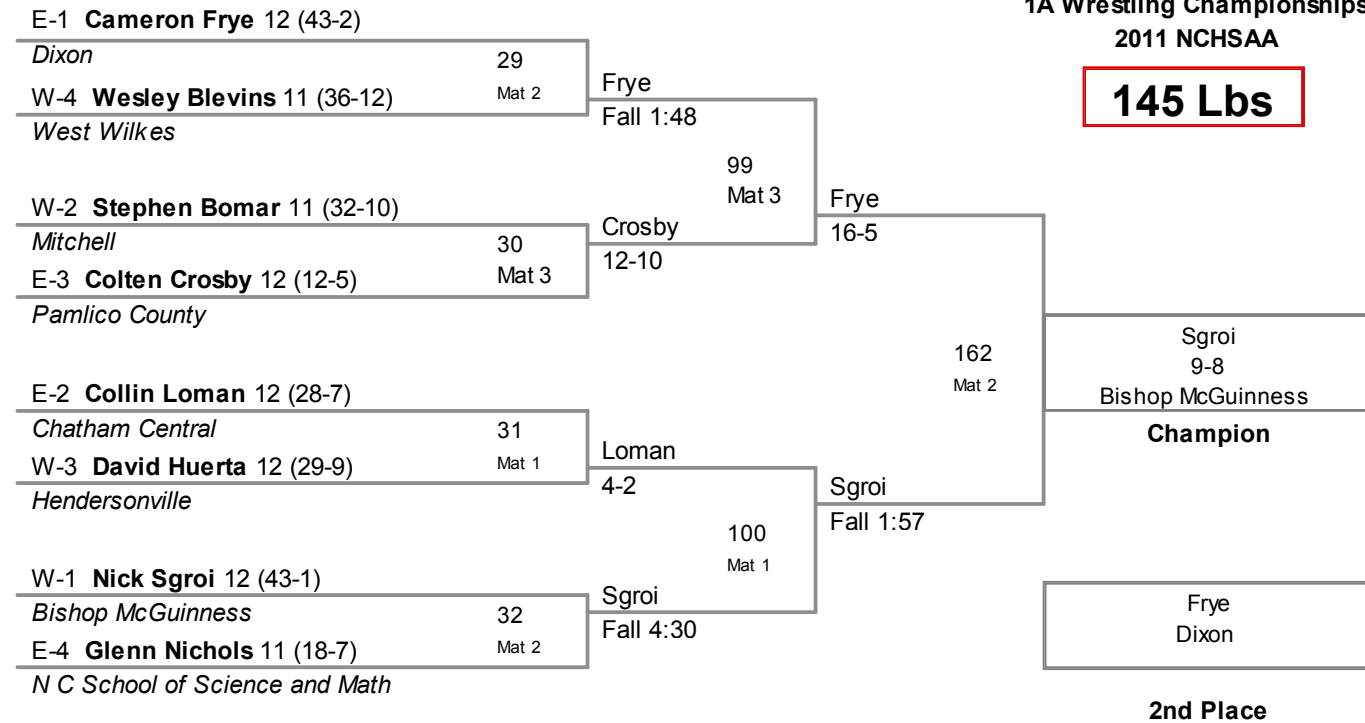

1A Wrestling Championships
2011 NCHSAA

145 Lbs