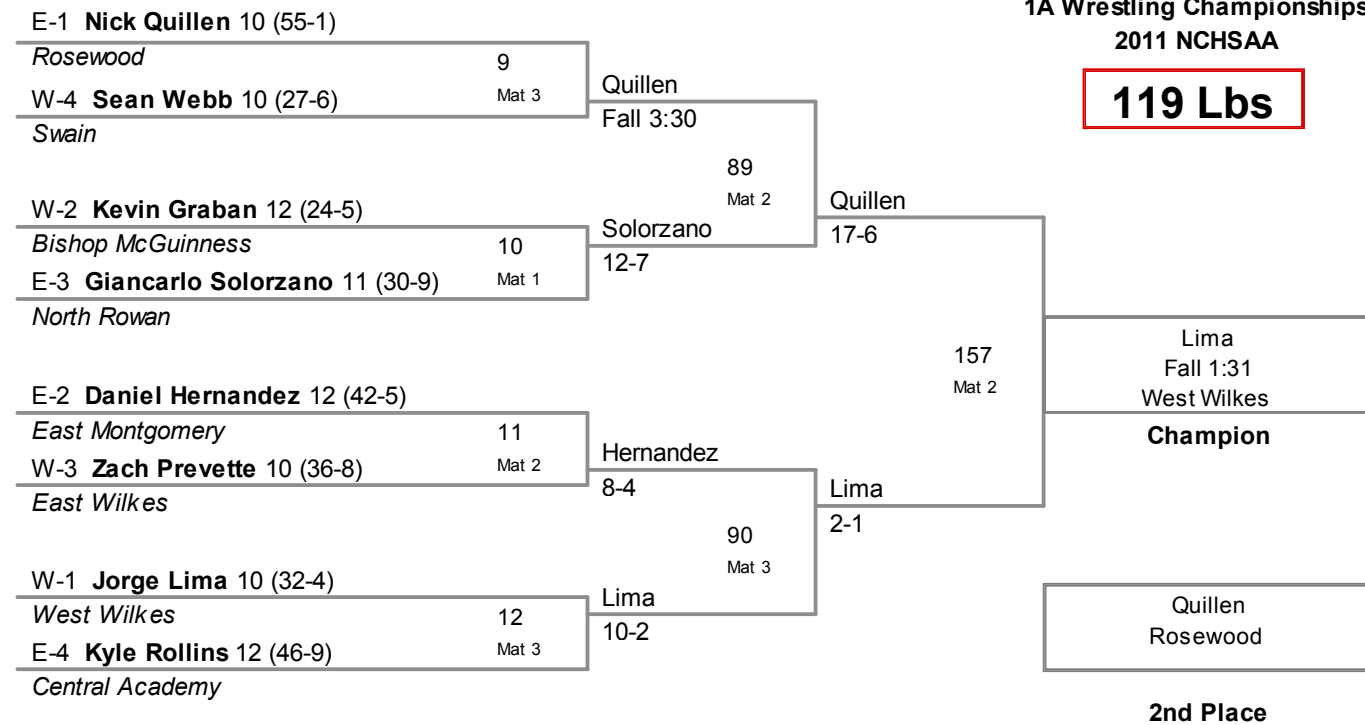

1A Wrestling Championships
2011 NCHSAA

119 Lbs