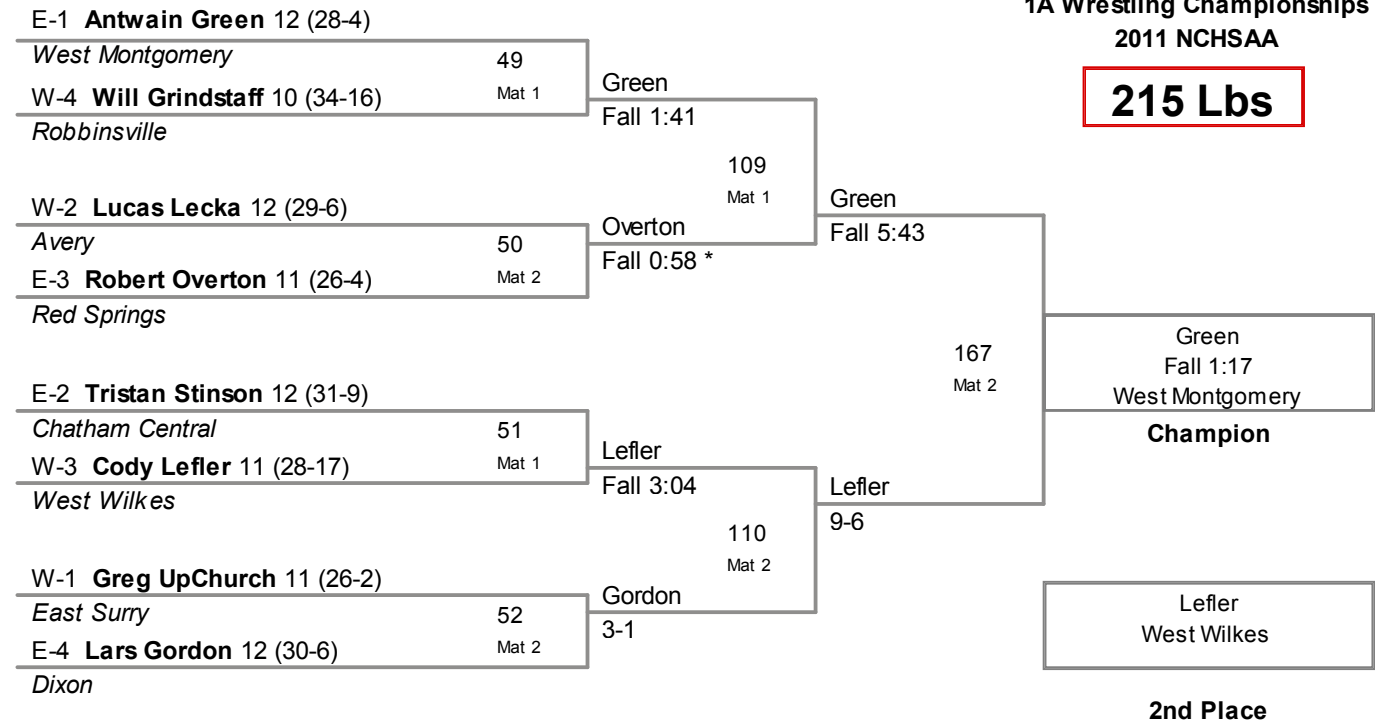

1A Wrestling Championships
2011 NCHSAA

215 Lbs