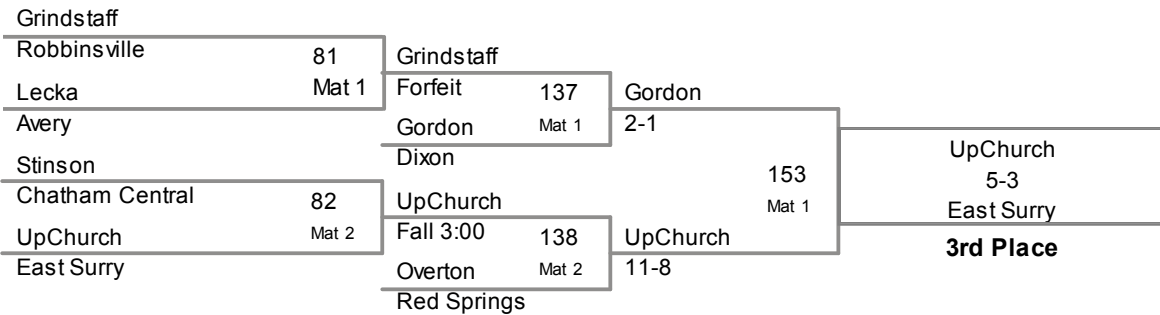

1A Wrestling Championships
2011 NCHSAA

215 Lbs