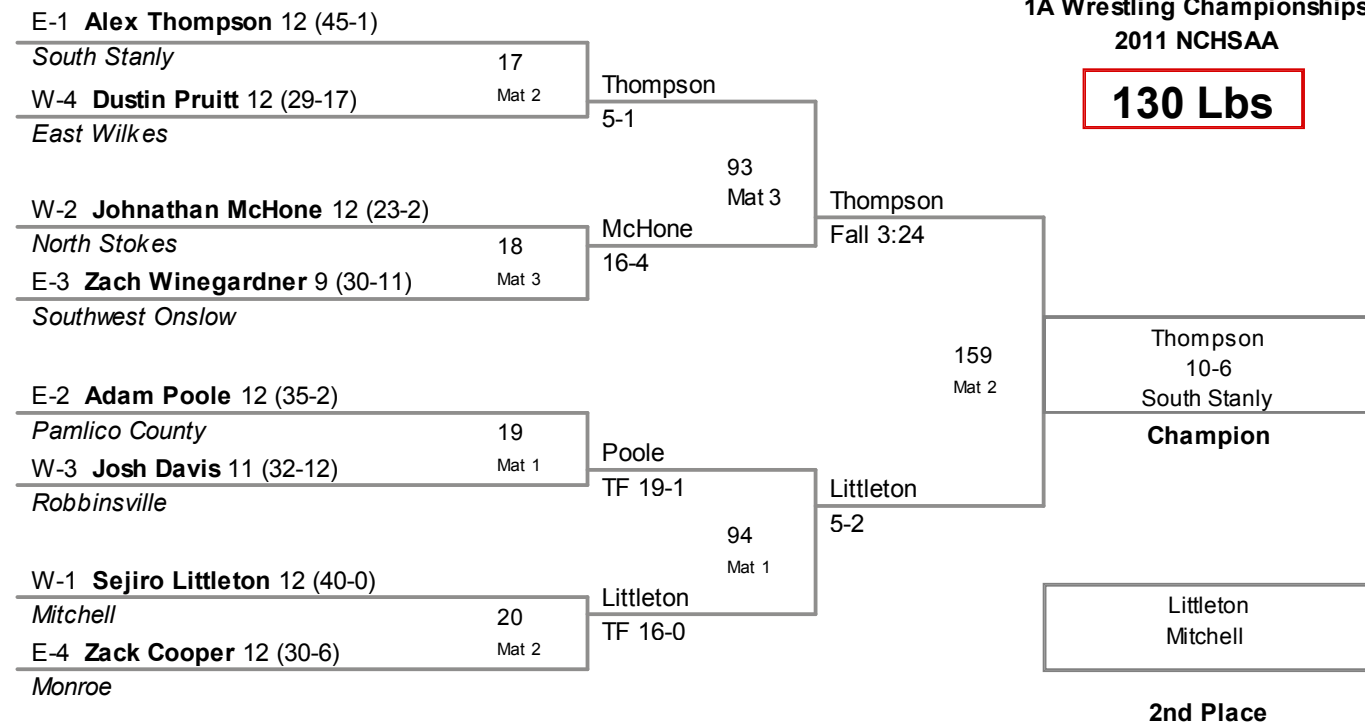

1A Wrestling Championships
2011 NCHSAA

130 Lbs