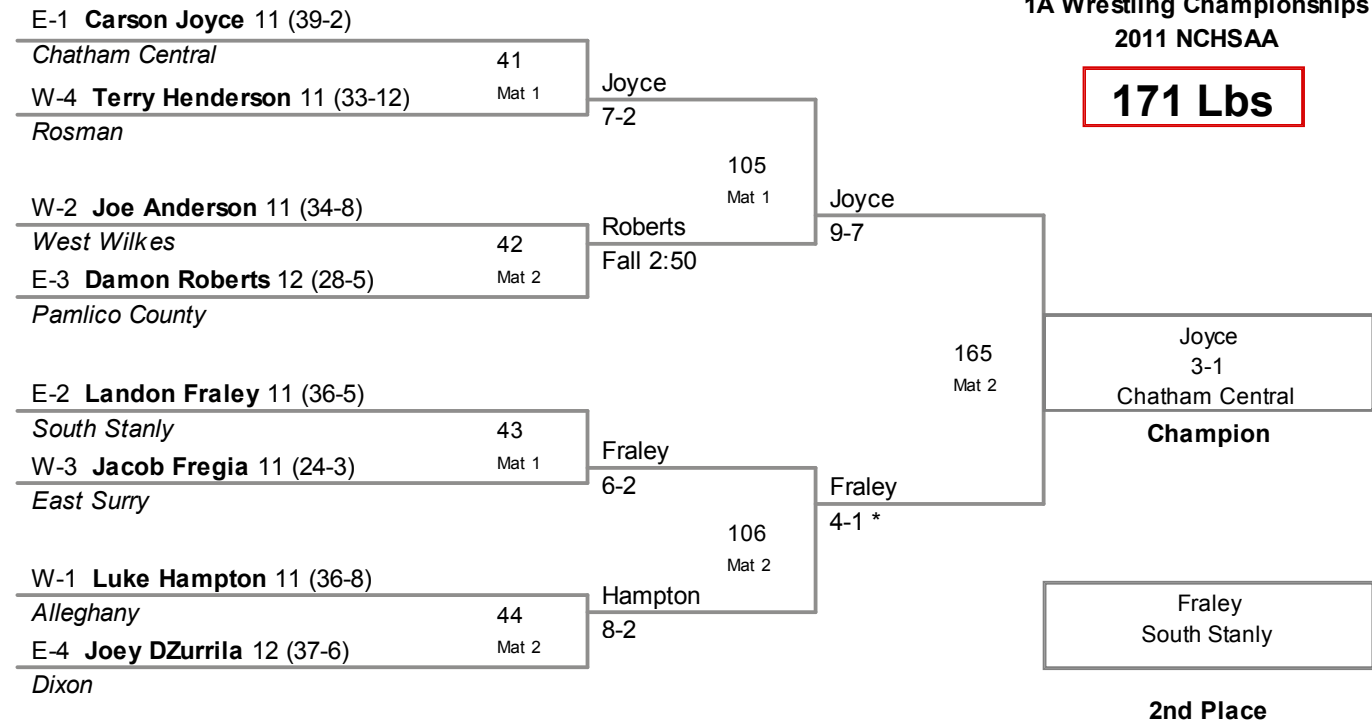

1A Wrestling Championships
2011 NCHSAA

171 Lbs