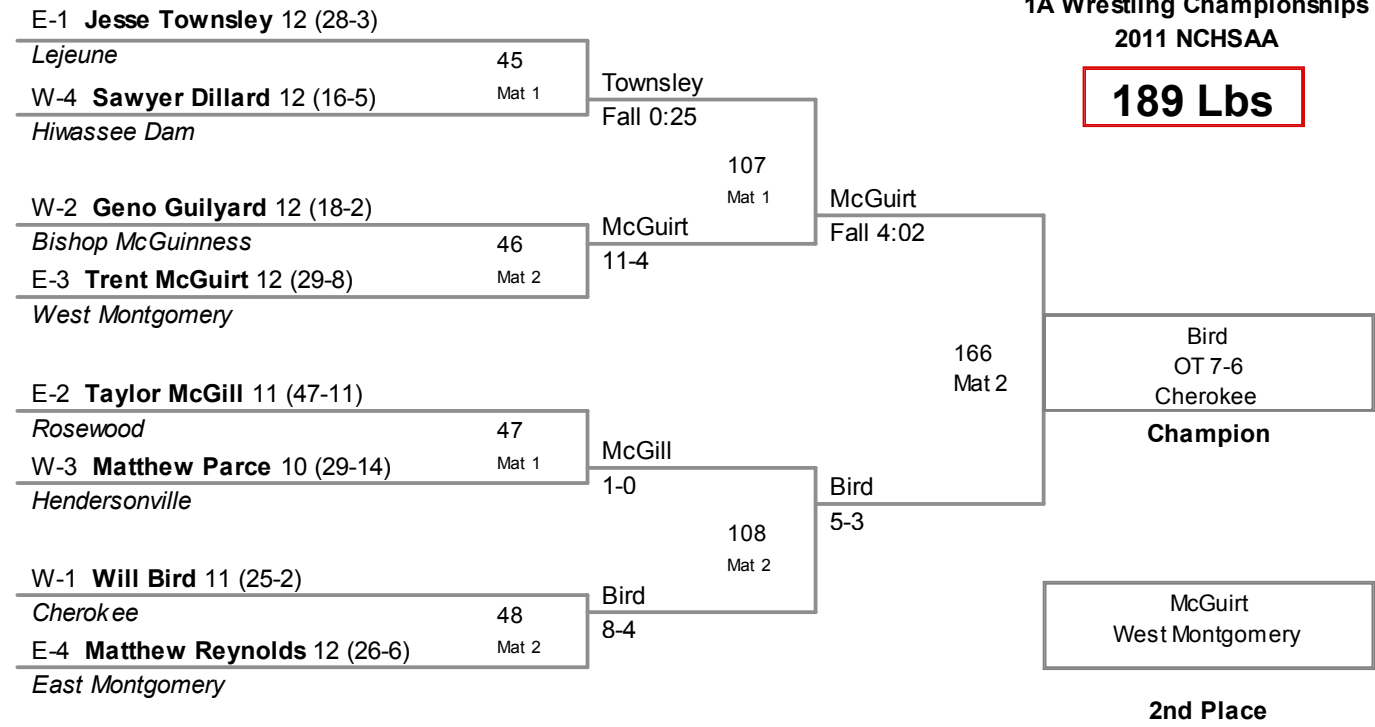

1A Wrestling Championships
2011 NCHSAA

189 Lbs