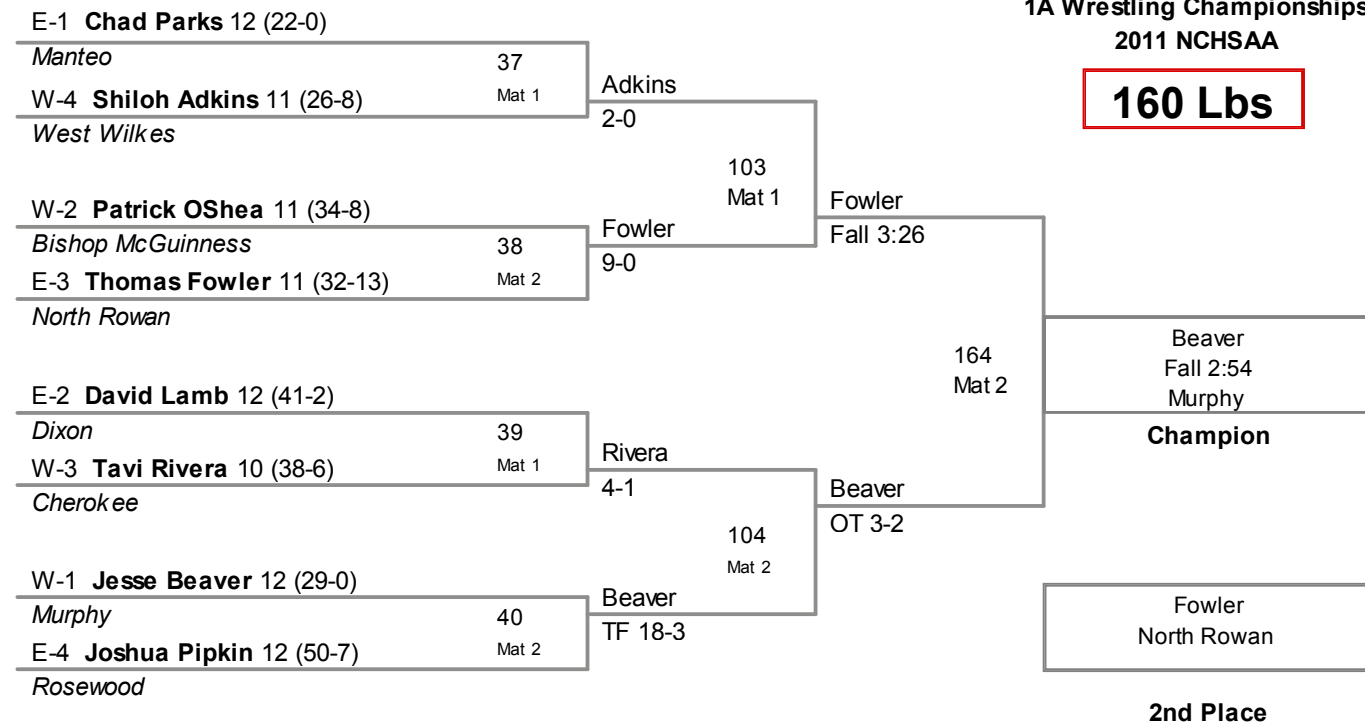

1A Wrestling Championships
2011 NCHSAA

160 Lbs