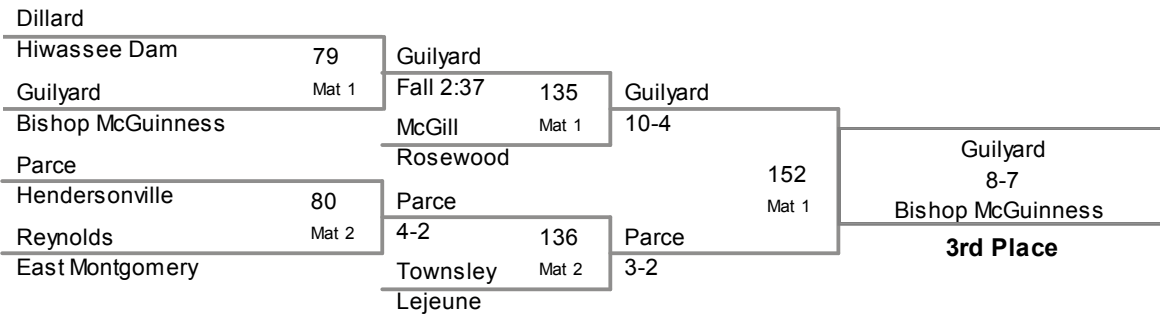

1A Wrestling Championships
2011 NCHSAA

189 Lbs