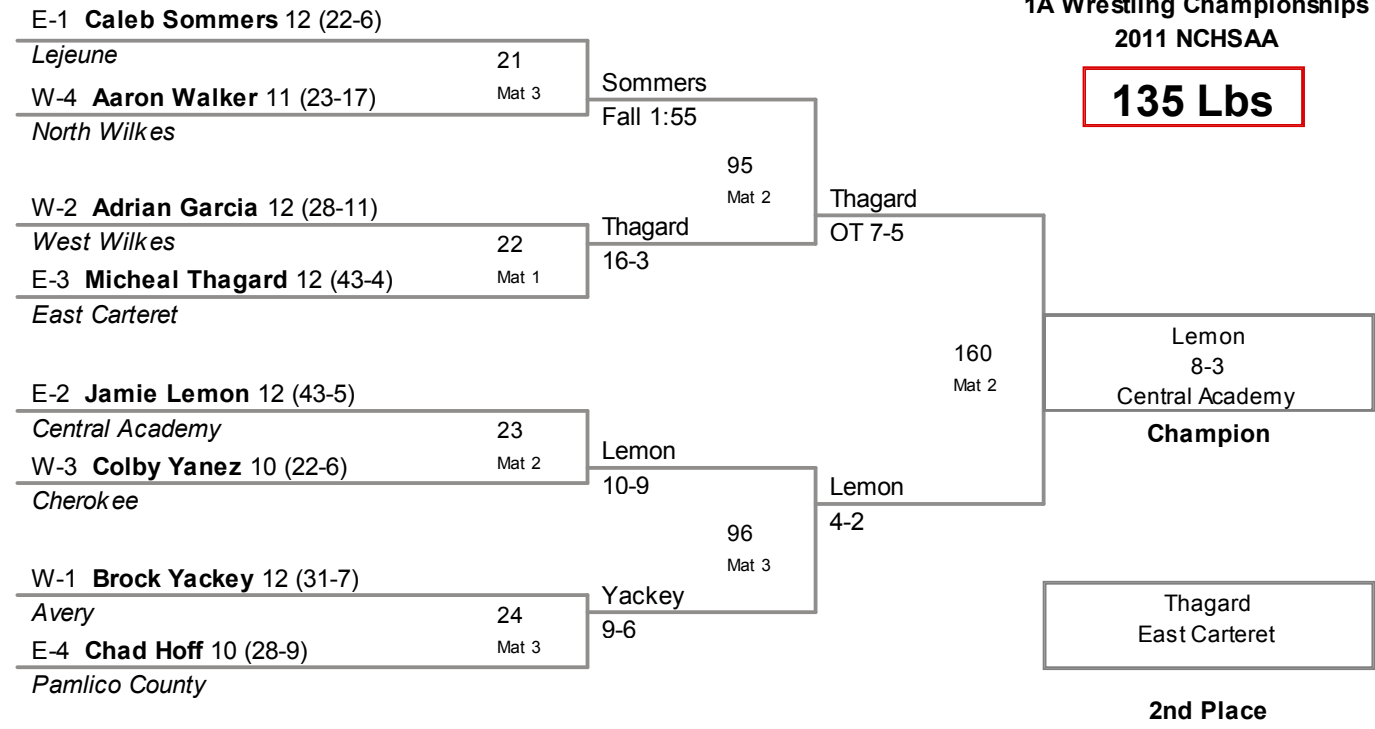

1A Wrestling Championships
2011 NCHSAA

135 Lbs