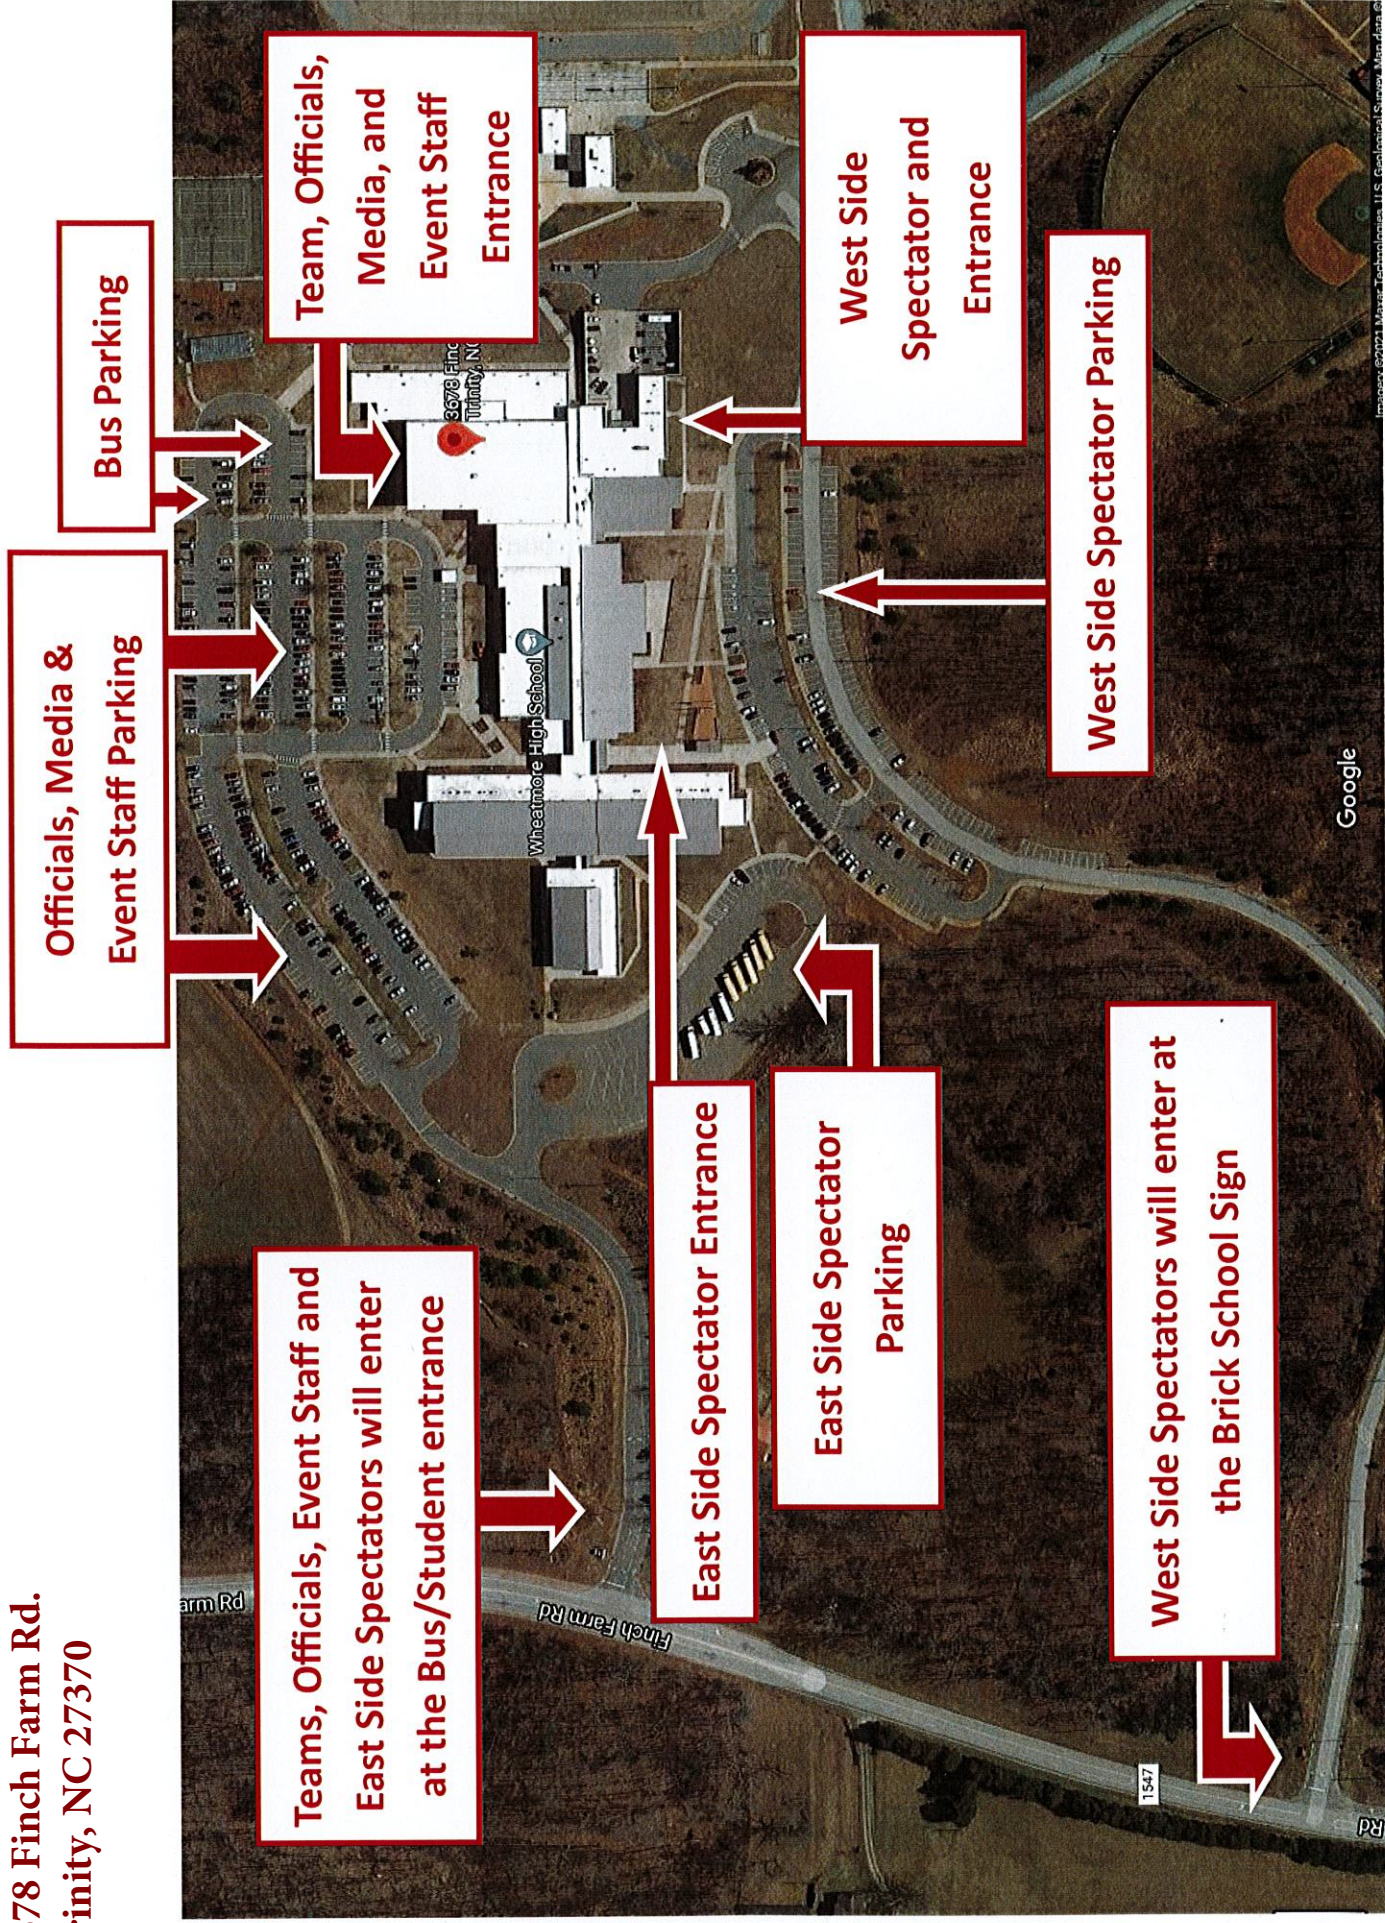

2020-21 NCHSAA BASKETBALL STATE CHAMPIONSHIPS PARKING MAP - WHEATMORE HIGH SCHOOL

**3678 Finch Farm Rd.
Trinity, NC 27370**

Teams, Officials, Event Staff and East Side Spectators will enter at the Bus/Student entrance

East Side Spectator Entrance

East Side Spectator Parking

Team, Officials, Media, and Event Staff Entrance

Bus Parking

Officials, Media & Event Staff Parking

West Side Spectator and Entrance

West Side Spectator Parking

West Side Spectators will enter at the Brick School Sign

Google

Images ©2021 Mapbox Technologies, LLC. GeoInformation Systems, Inc. Data ©