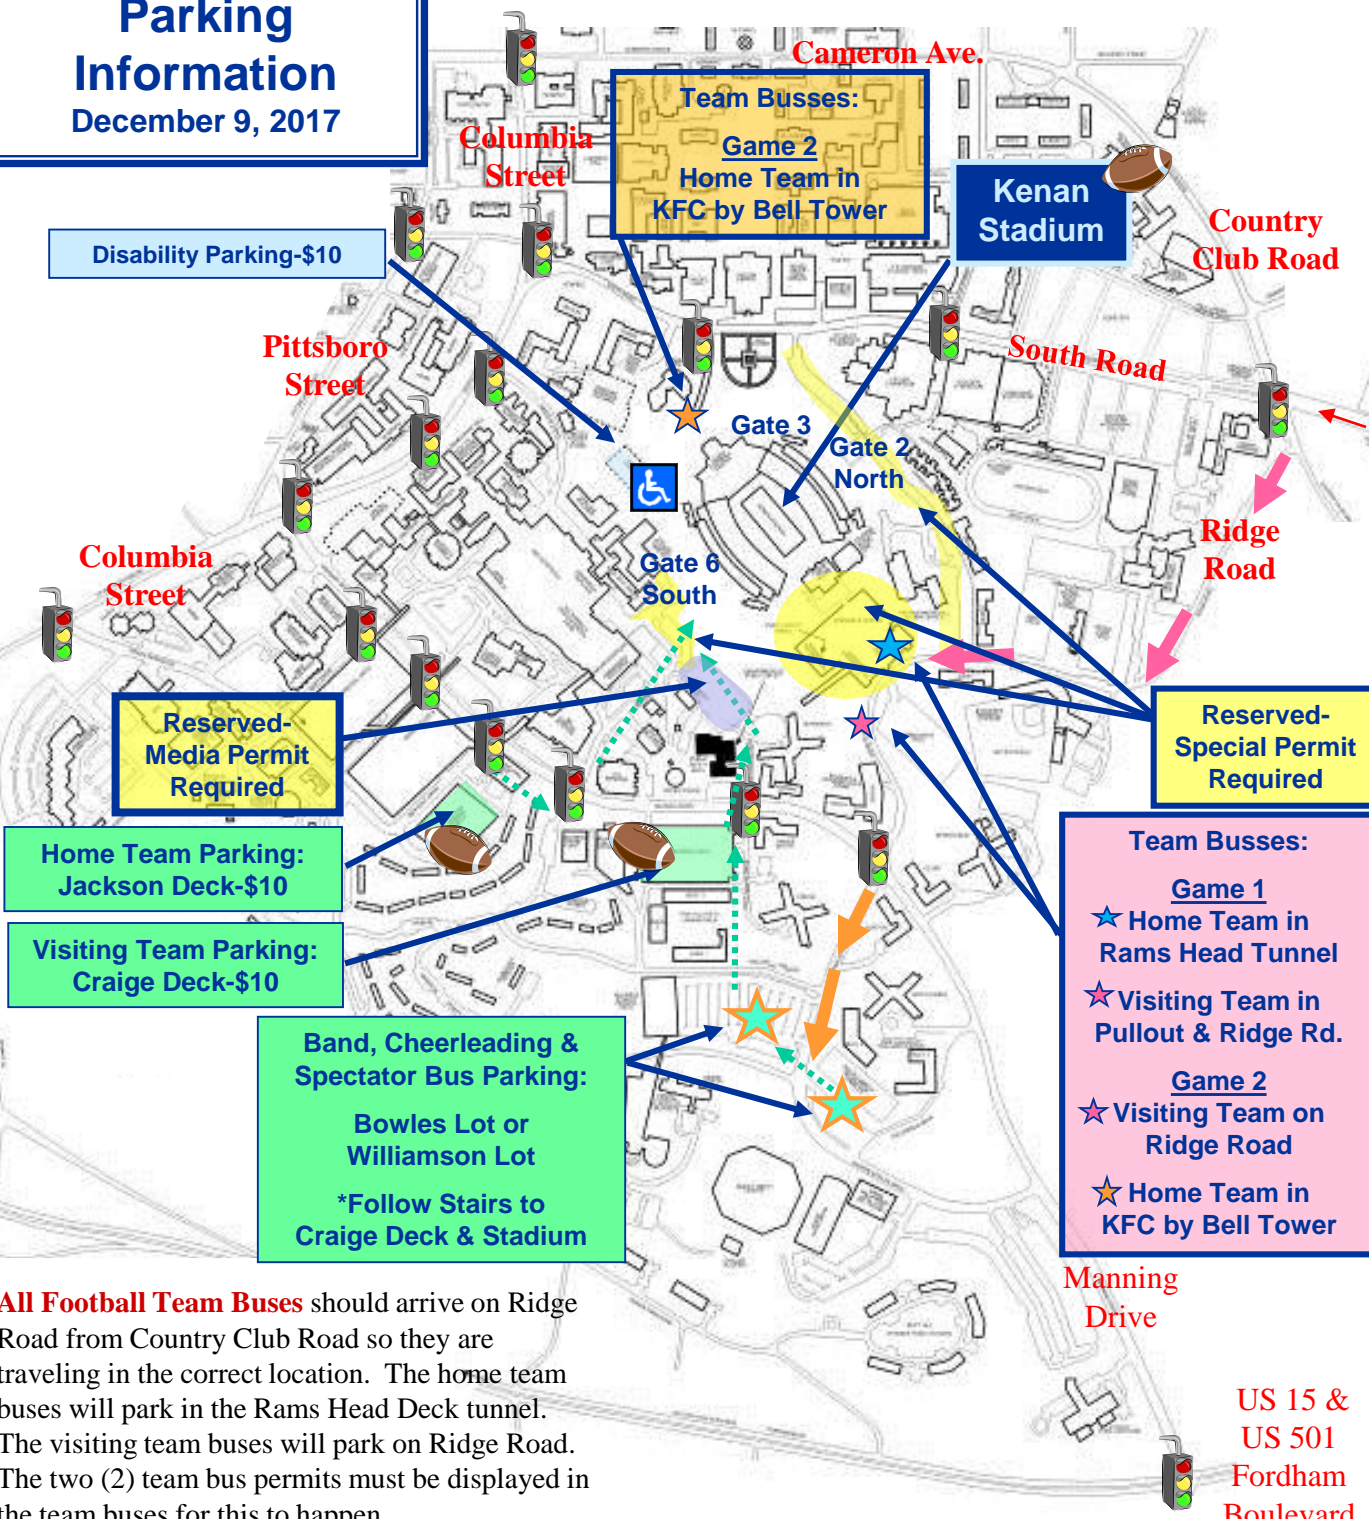

NCHSAA Football Championship Parking Information

December 9, 2017

- Pedestrian Routes
- Spectator Bus Parking
- Band Bus Unloading- No Loading At This Location. Parking / Loading in same Location as Spectator Buses
- Media Parking w/ Credential
- Public Parking - \$10

All Football Team Buses should arrive on Ridge Road from Country Club Road so they are traveling in the correct location. The home team buses will park in the Rams Head Deck tunnel. The visiting team buses will park on Ridge Road. The two (2) team bus permits must be displayed in the team buses for this to happen.

Spectator, Cheer and Band bus parking is on Blythe Drive near the Dean E. Smith Center. There is no loading / unloading in locations other than Blythe Drive.