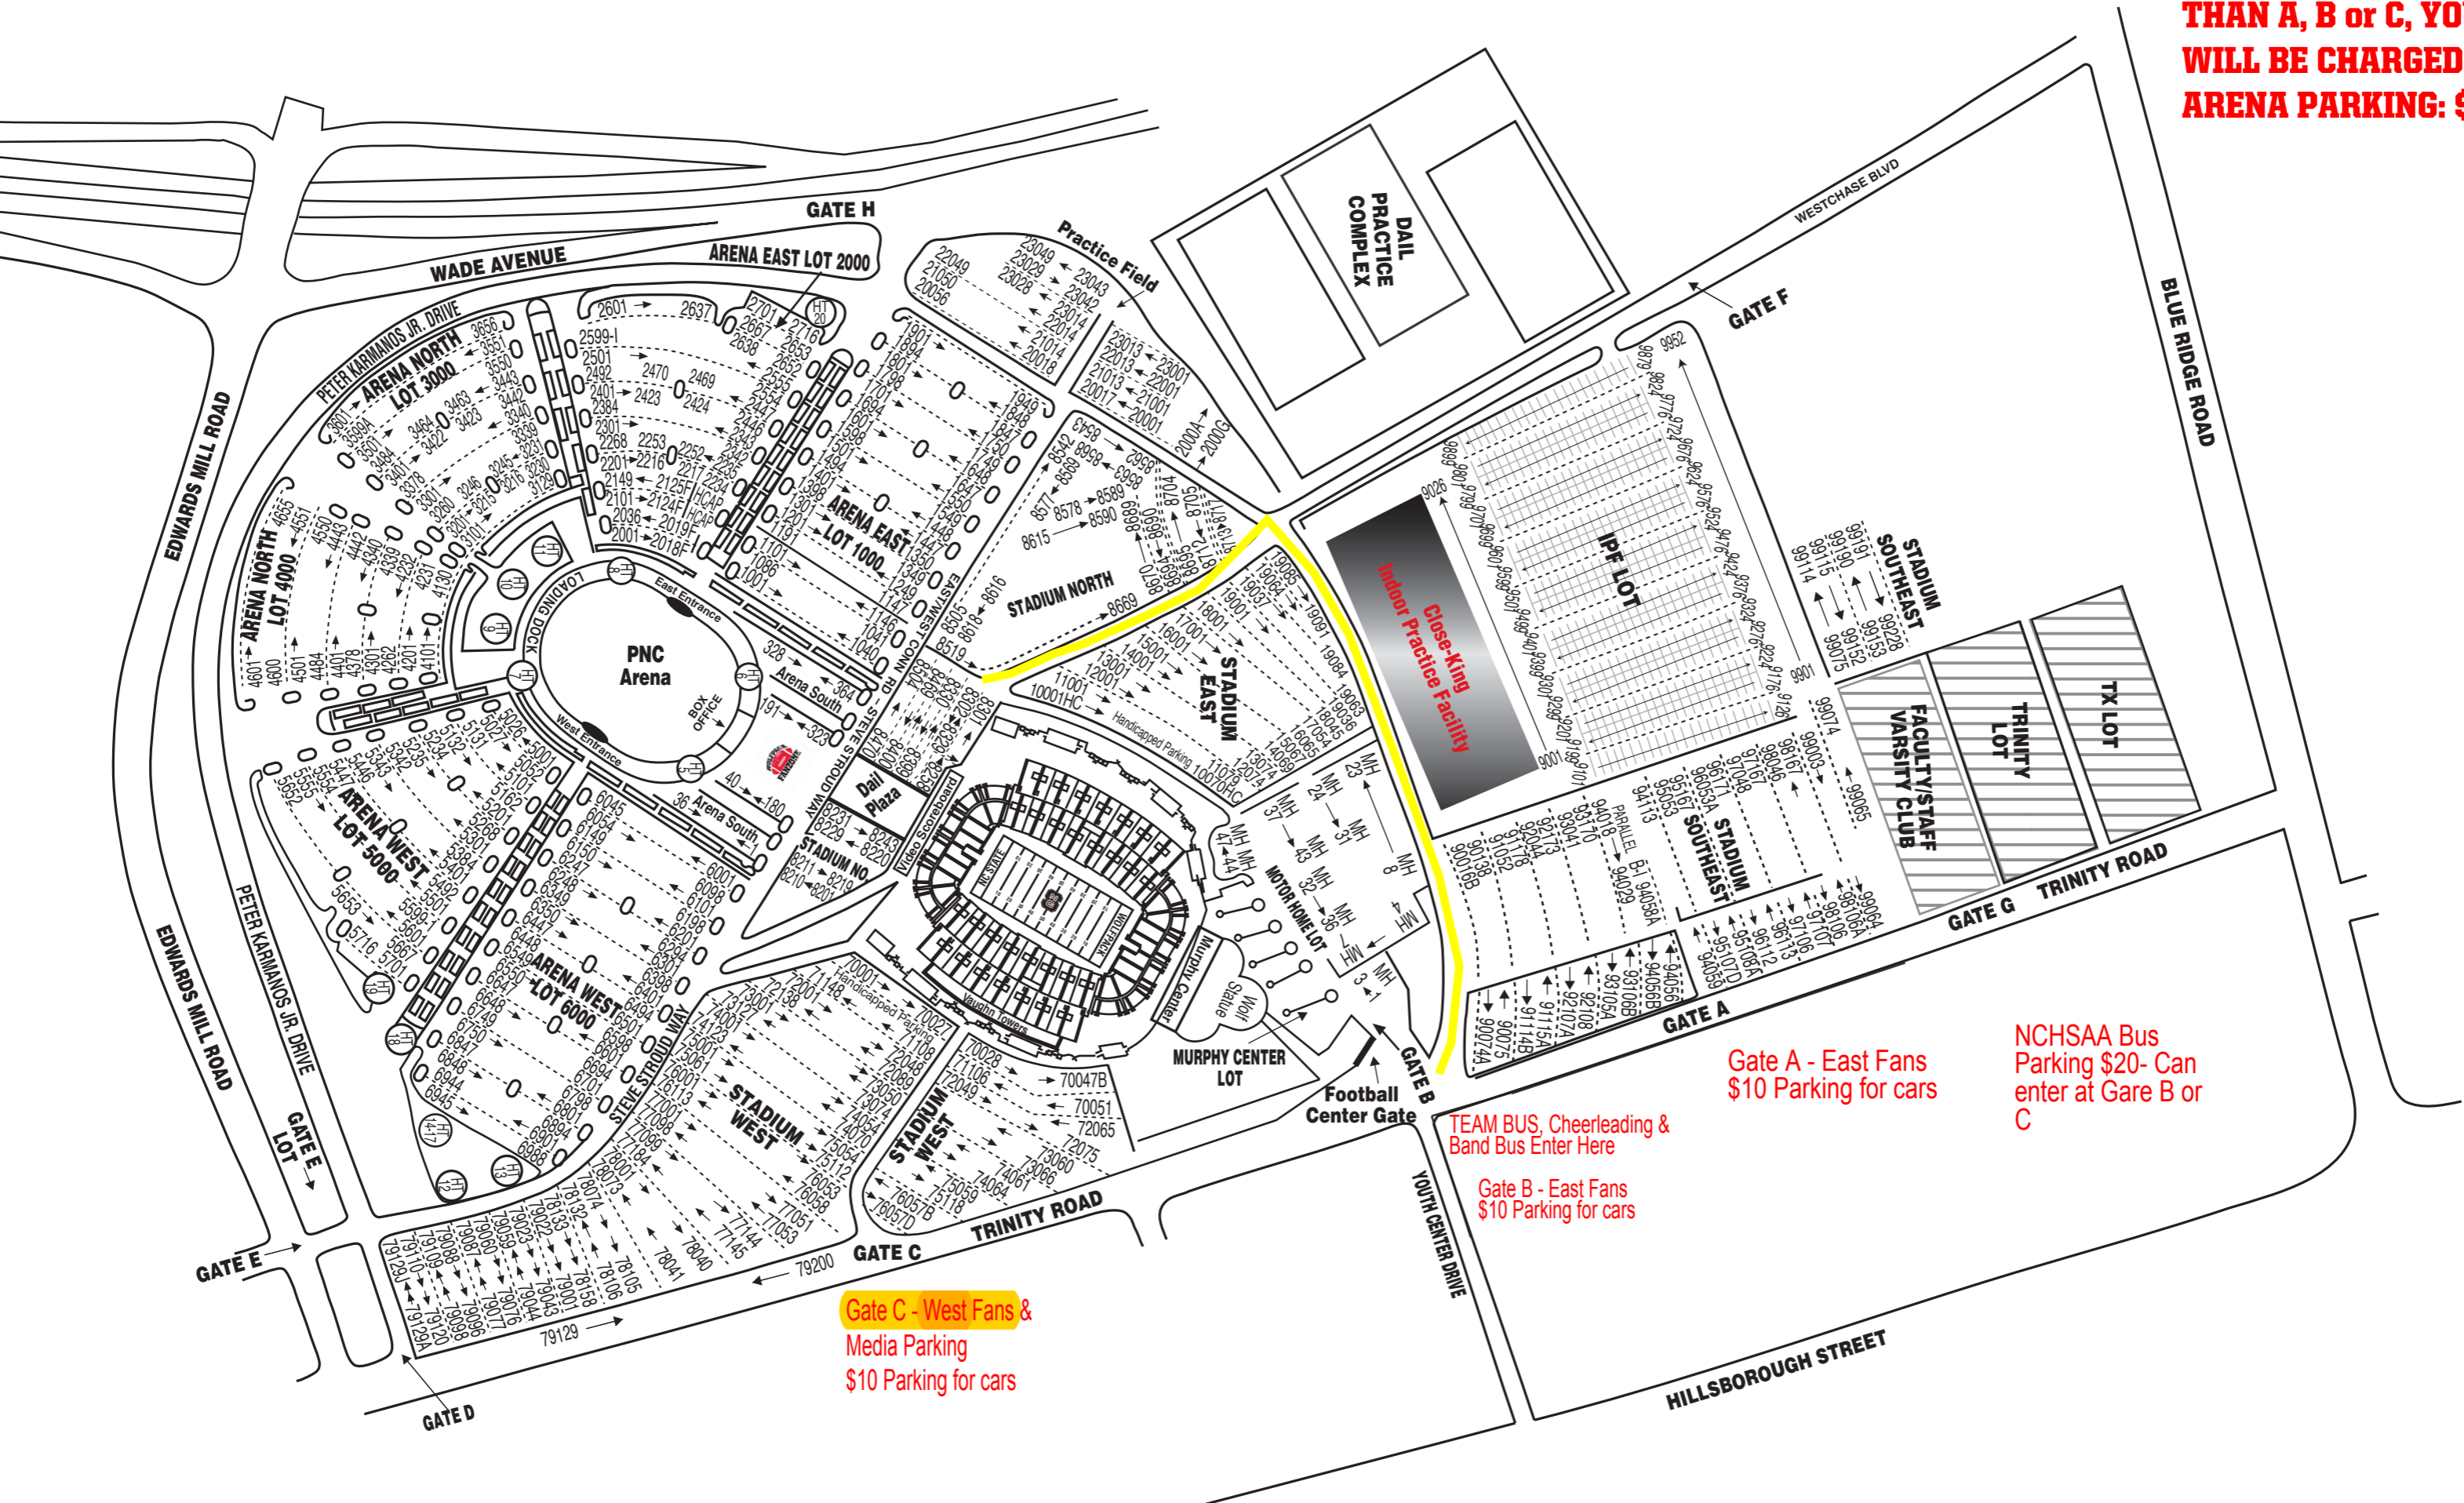

WOLFPACK FOOTBALL PARKING MAP

NCHSAA FOOTBALL

****NOTE: IF YOU ENTER PARKING GATES OTHER THAN A, B or C, YOU WILL BE CHARGED PNC ARENA PARKING: \$20**

**Gate C - West Fans & Media Parking
\$10 Parking for cars**

**Gate A - East Fans
\$10 Parking for cars**

TEAM BUS, Cheerleading & Band Bus Enter Here

**Gate B - East Fans
\$10 Parking for cars**

NCHSAA Bus Parking \$20- Can enter at Gate B or C