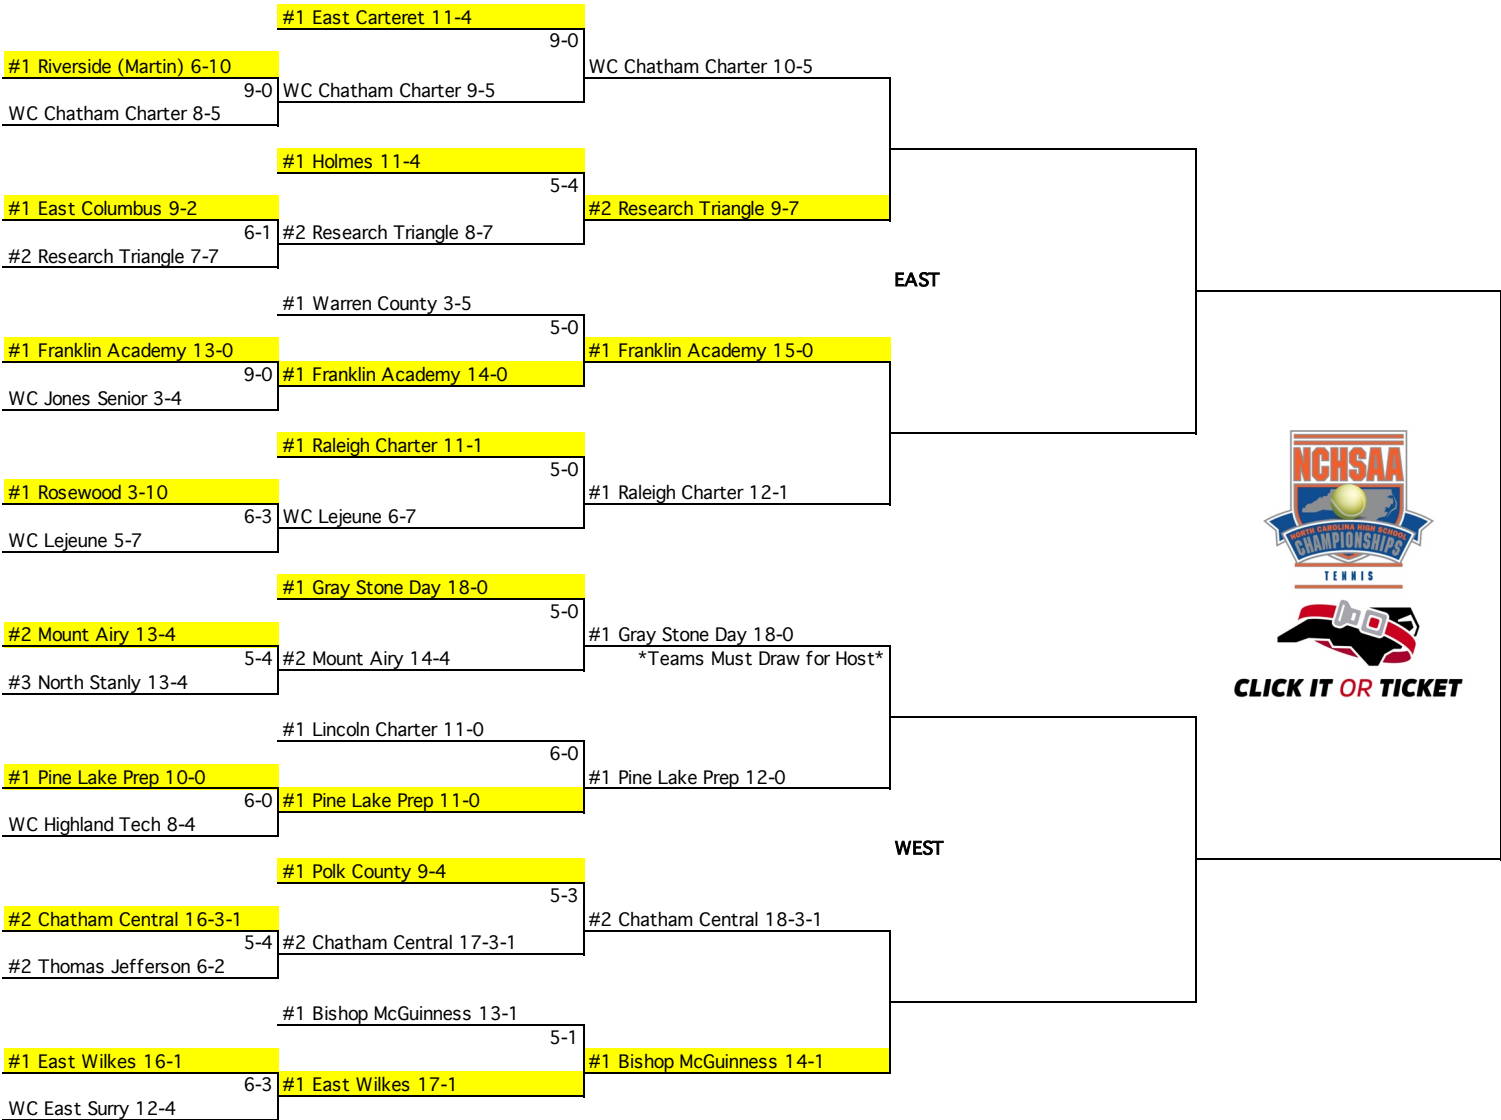

2019 Women's Tennis

1A
 October 16th October 22nd October 28th October 30th November 2nd

EAST

WEST

2019 1A NCHSAA State Champion

CLICK IT OR TICKET

1. Higher seed hosts
 2. If equal seeds meet, better head-to-head win/loss record hosts
 3. If no head-to-head contest, higher overall winning percentage will host
 4. If overall winning percentage is equal, a draw will be used to break tie
- Highlighted Teams Host

*Send results to tra@nchsaa.org
 Match Time
 4:00 PM

2019 Women's Tennis

2A
 October 16th October 22nd October 28th October 30th November 2nd

EAST

WEST

CLICK IT OR TICKET

2019 2A NCHSAA State Champion

1. Higher seed hosts
2. If equal seeds meet, better head-to-head win/loss record hosts
3. If no head-to head contest, higher overall winning percentage will host
4. If overall winning percentage is equal, a draw will be used to break tie

EAST

WEST

CLICK IT OR TICKET

2019 3A NCHSAA State Champion

1. Higher seed hosts
2. If equal seeds meet, better head-to-head win/loss record hosts
3. If no head-to head contest, higher overall winning percentage will host
4. If overall winning percentage is equal, a draw will be used to break tie