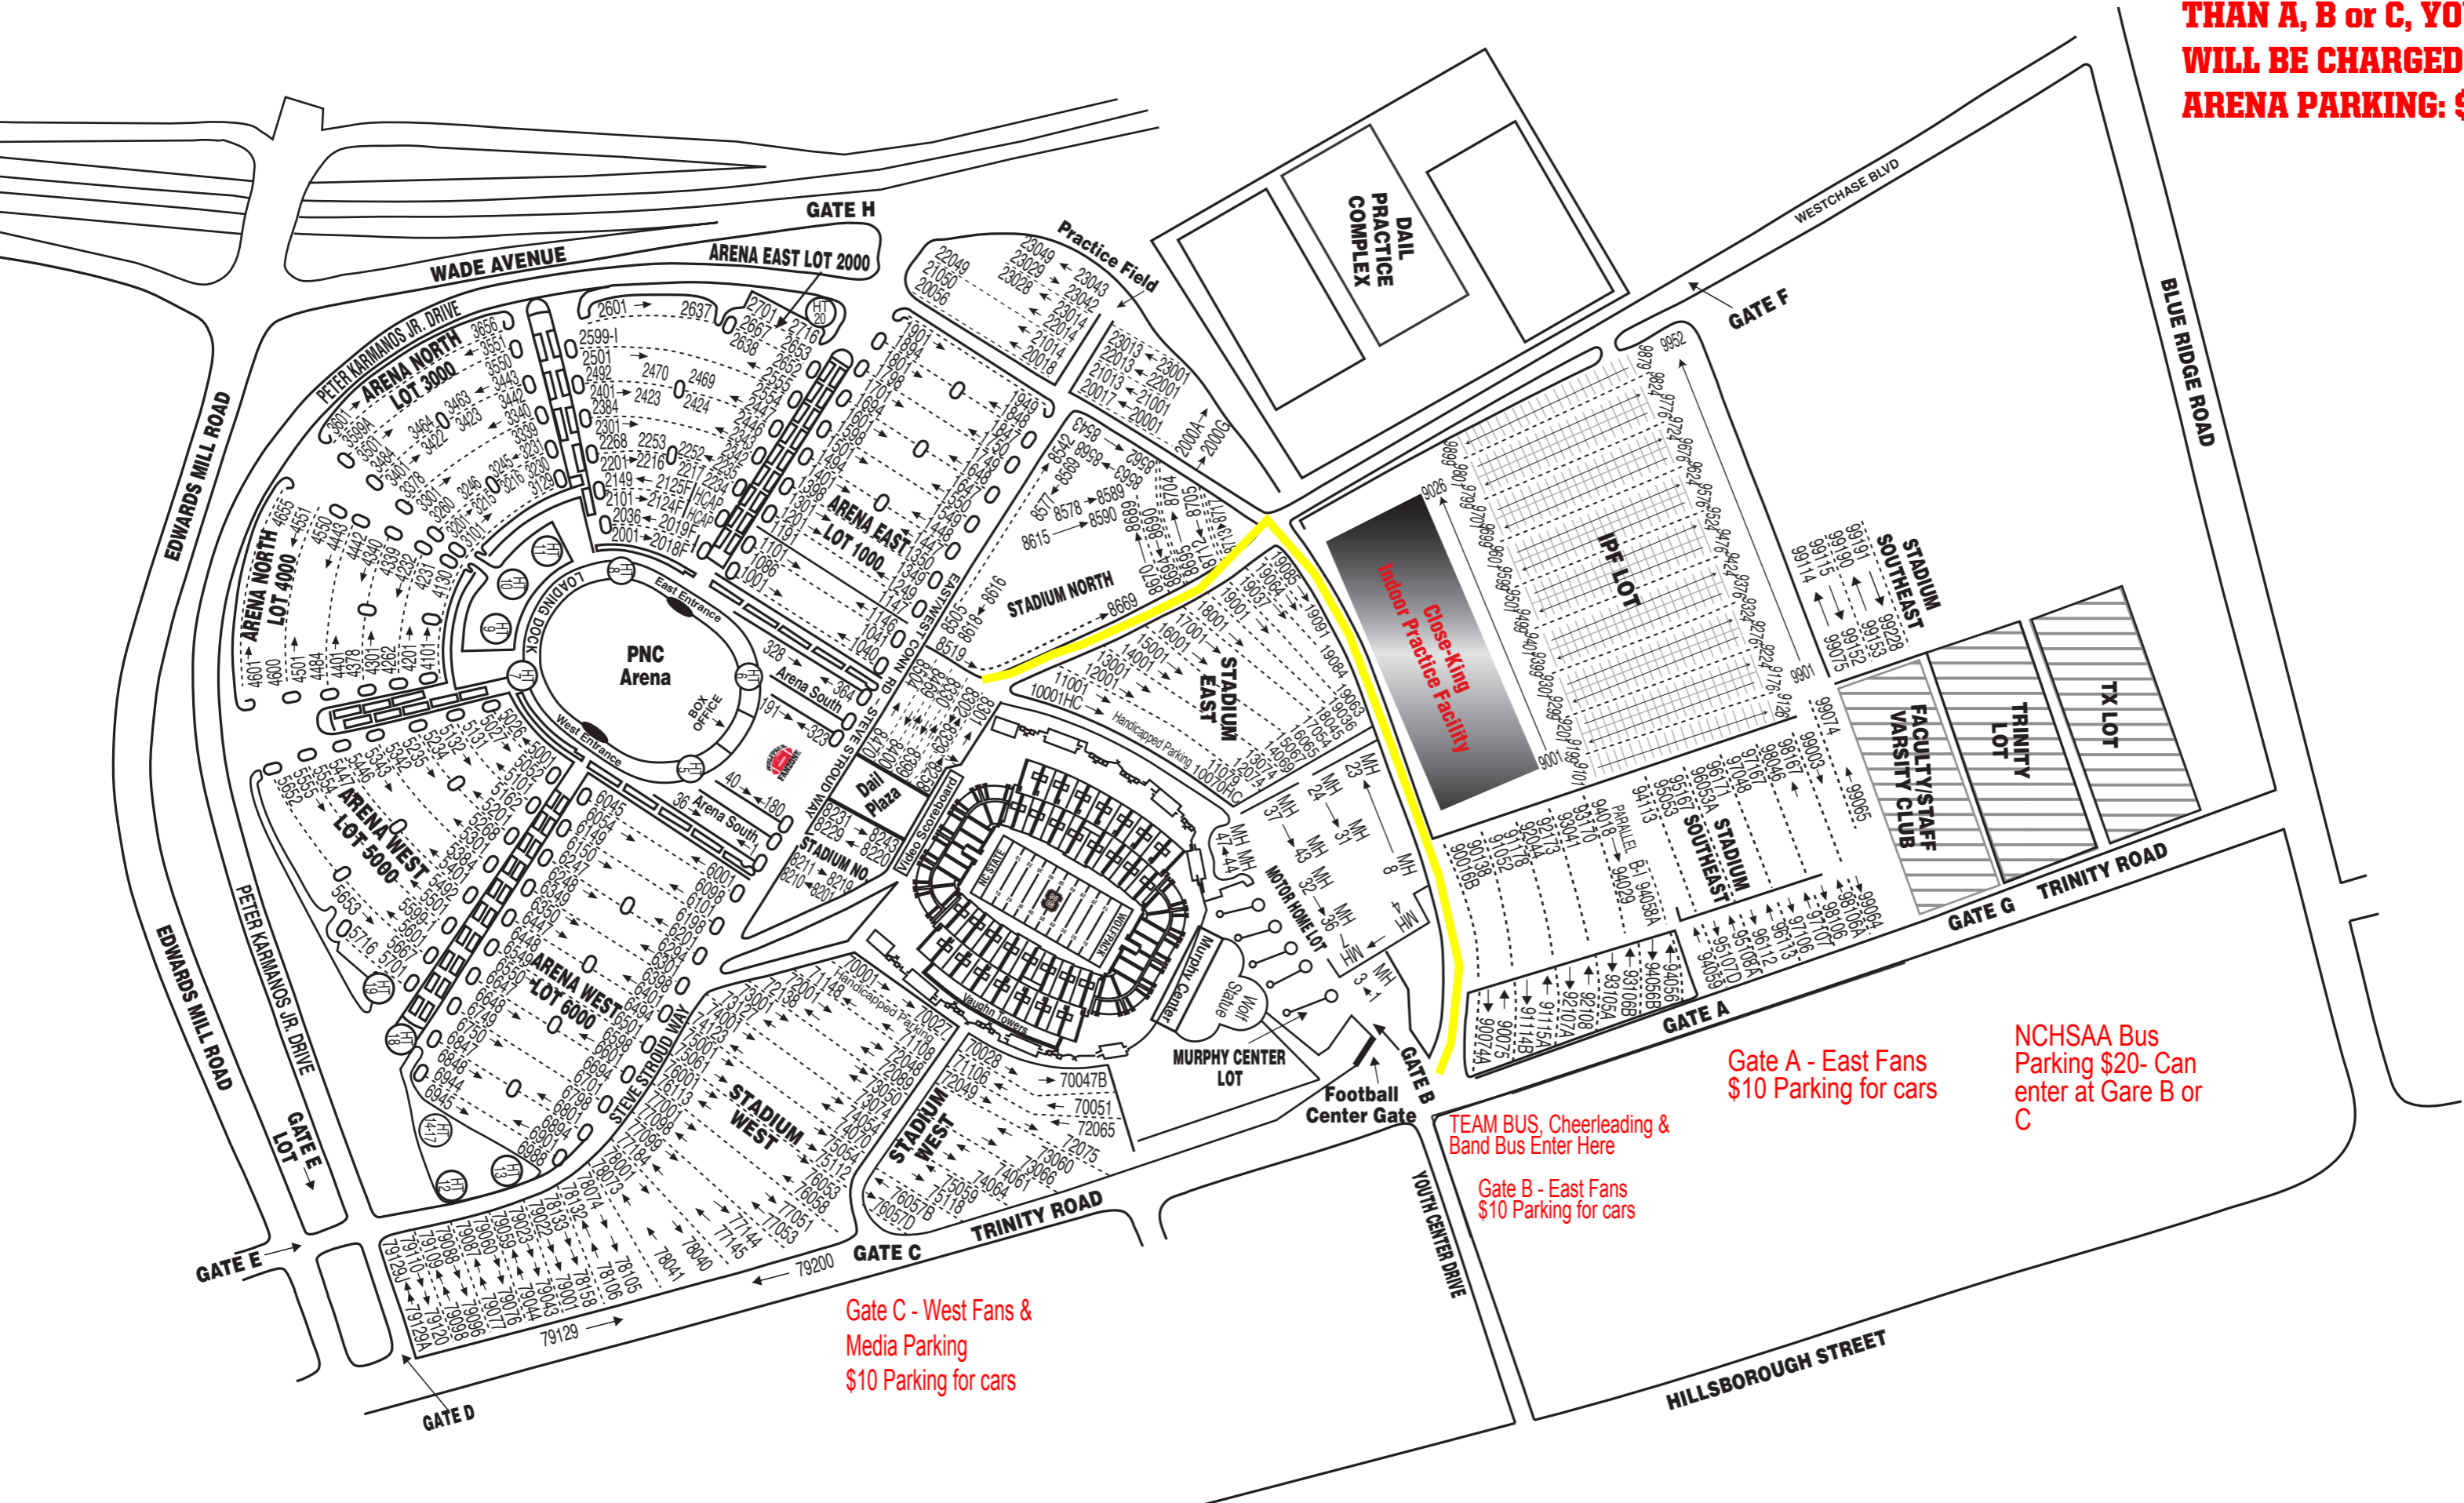

# WOLFPACK FOOTBALL PARKING MAP

## NCHSAA FOOTBALL

**\*\*NOTE: IF YOU ENTER PARKING GATES OTHER THAN A, B or C, YOU WILL BE CHARGED PNC ARENA PARKING: \$20**

Gate A - East Fans  
\$10 Parking for cars

TEAM BUS, Cheerleading &  
Band Bus Enter Here

Gate B - East Fans  
\$10 Parking for cars

NCHSAA Bus  
Parking \$20- Can  
enter at Gate B or  
C

Gate C - West Fans &  
Media Parking  
\$10 Parking for cars