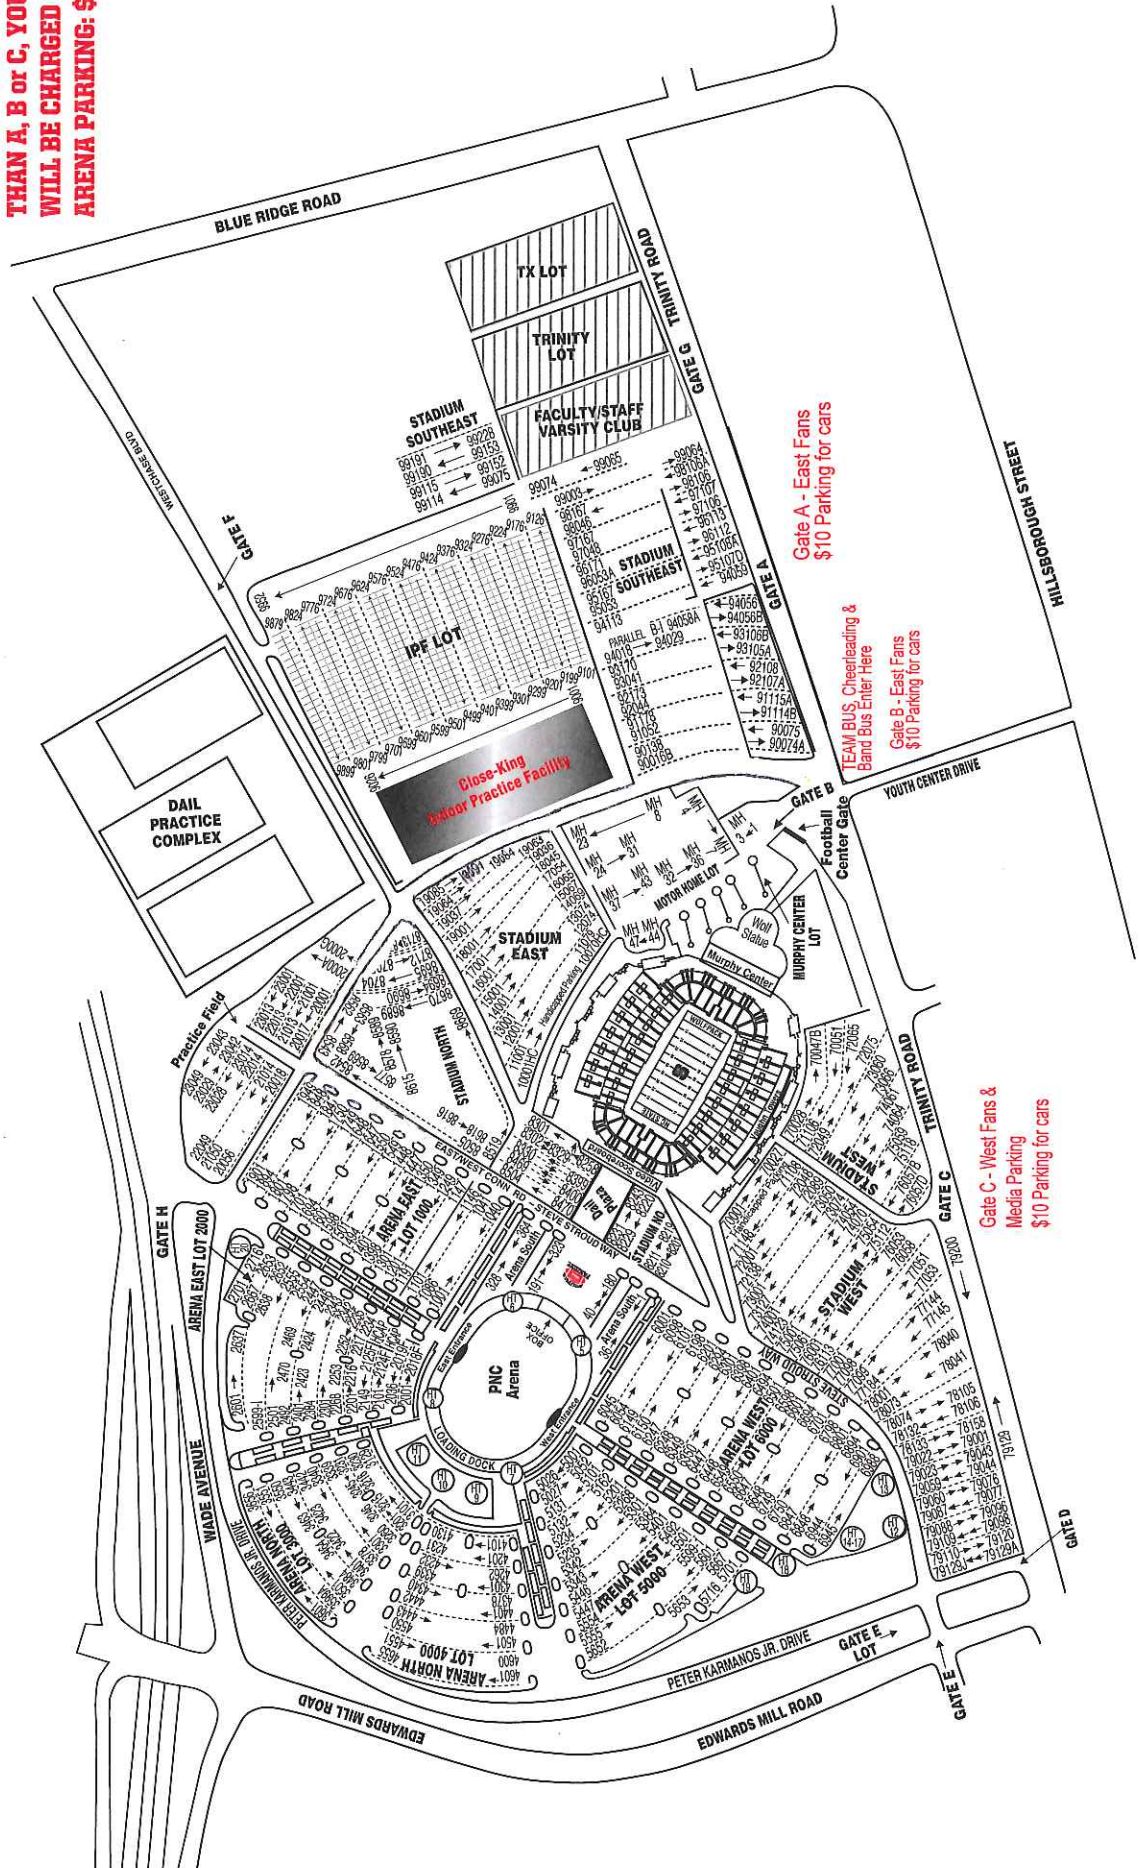

WOLFPACK FOOTBALL PARKING MAP

2016 NCHSAA FOOTBALL

****NOTE: IF YOU ENTER PARKING GATES OTHER THAN A, B or C, YOU WILL BE CHARGED PNC ARENA PARKING: \$20**

Gate A - East Fans
\$10 Parking for cars

TEAM BUS, Cheerleading &
Band Bus Enter Here

Gate B - East Fans
\$10 Parking for cars

Gate C - West Fans &
Media Parking
\$10 Parking for cars